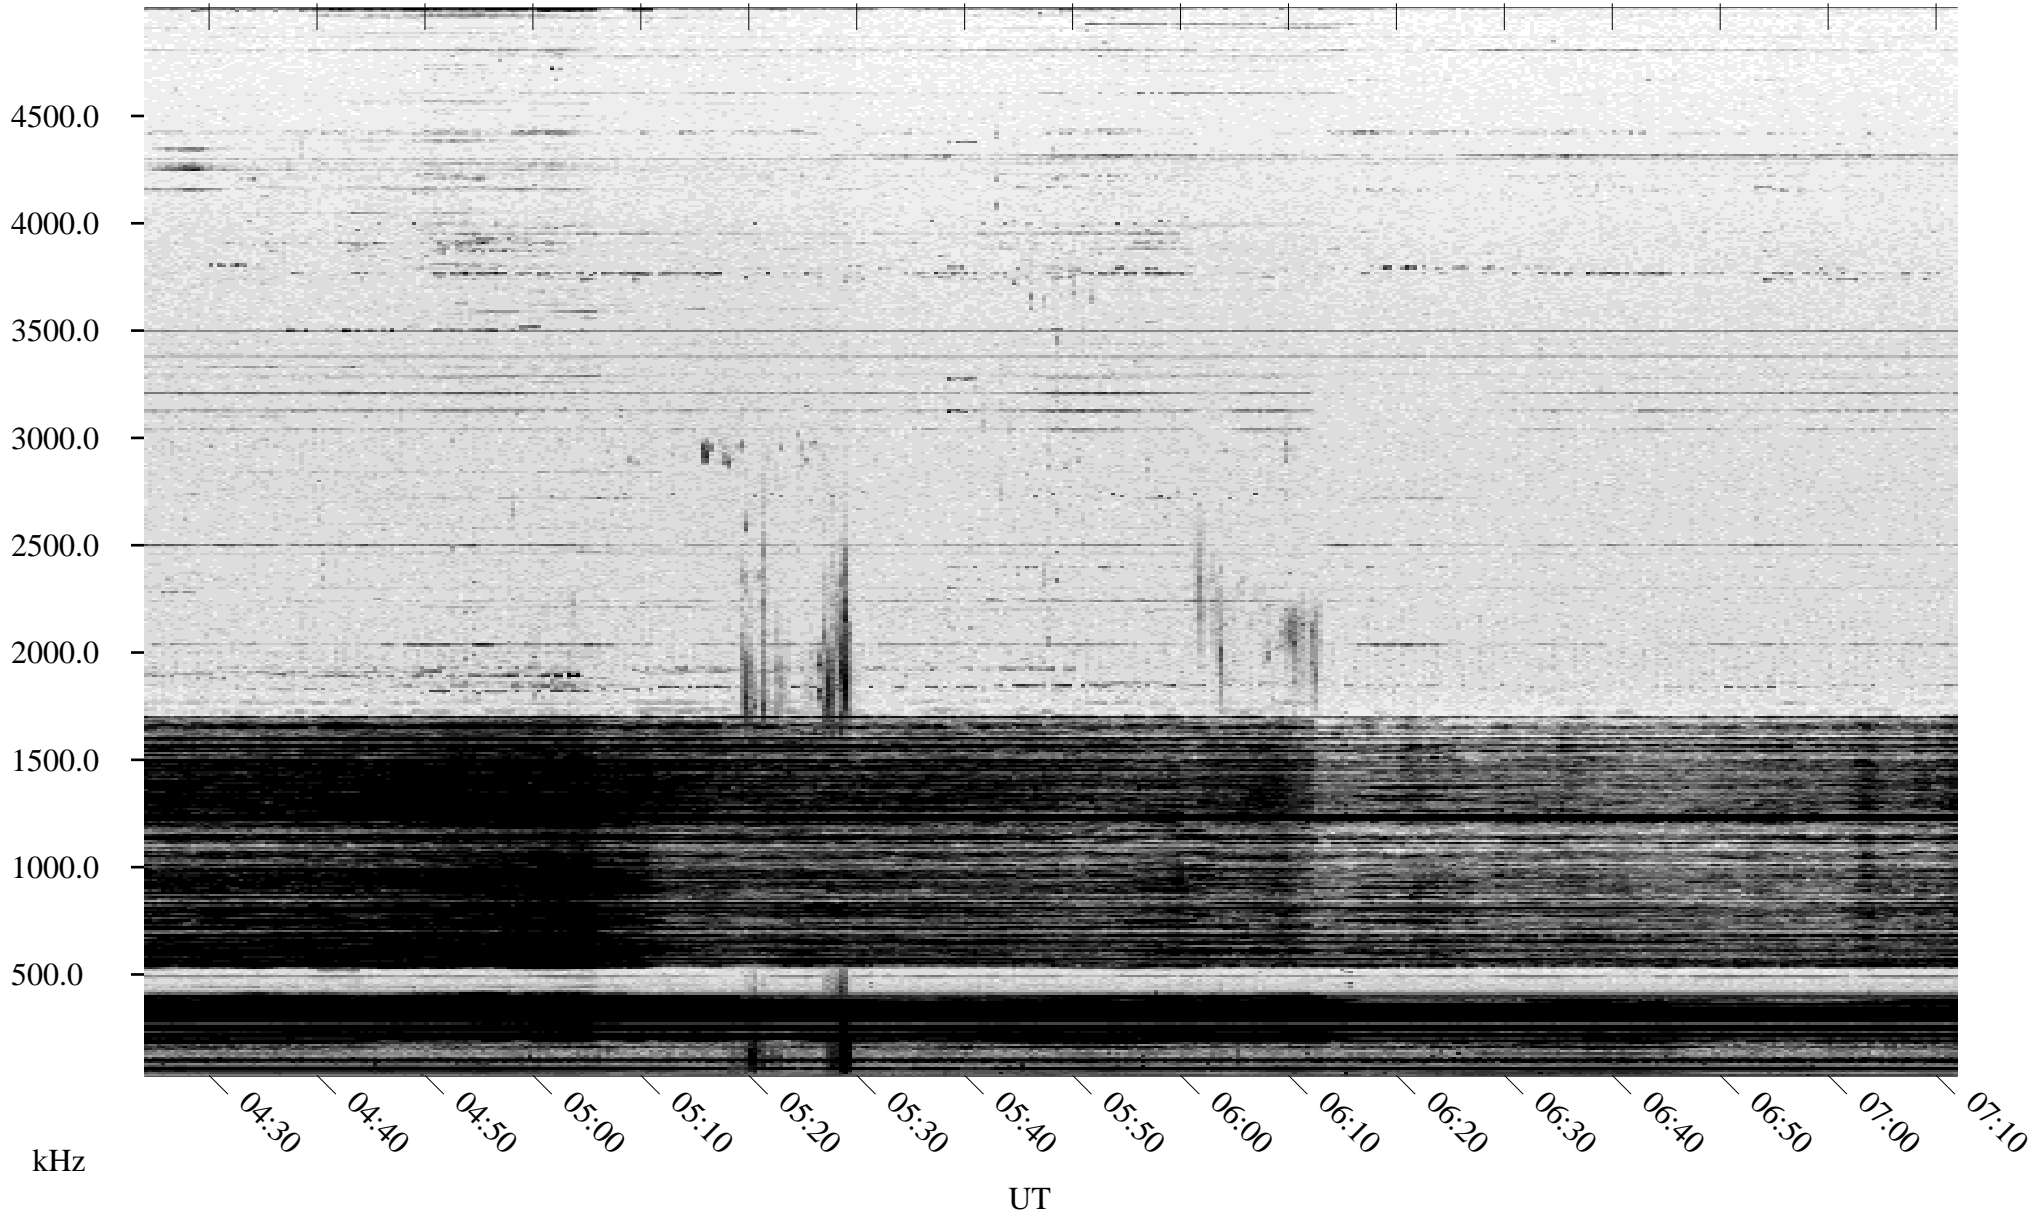

12/13/2004 Churchill, Manitoba

Linear Scale Black = 161 White = 15

ch04348l.r00m max_12

Page 1

12/13/2004 Churchill, Manitoba

Linear Scale Black = 161 White = 15

ch04348l.r00m max_12

Page 2

12/14/2004 Churchill, Manitoba

Linear Scale Black = 161 White = 15

ch04348l.r00m max_12

Page 3

12/14/2004 Churchill, Manitoba

Linear Scale Black = 161 White = 15

ch04348l.r00m max_12

Page 4

12/14/2004 Churchill, Manitoba

Linear Scale Black = 161 White = 15

ch04348l.r00m max_12

Page 5

12/14/2004 Churchill, Manitoba

Linear Scale Black = 161 White = 15

ch04348l.r00m max_12

Page 6

12/14/2004 Churchill, Manitoba

Linear Scale Black = 161 White = 15

ch04348l.r00m max_12

Page 7

12/14/2004 Churchill, Manitoba

Linear Scale Black = 161 White = 15

ch04348l.r00m max_12