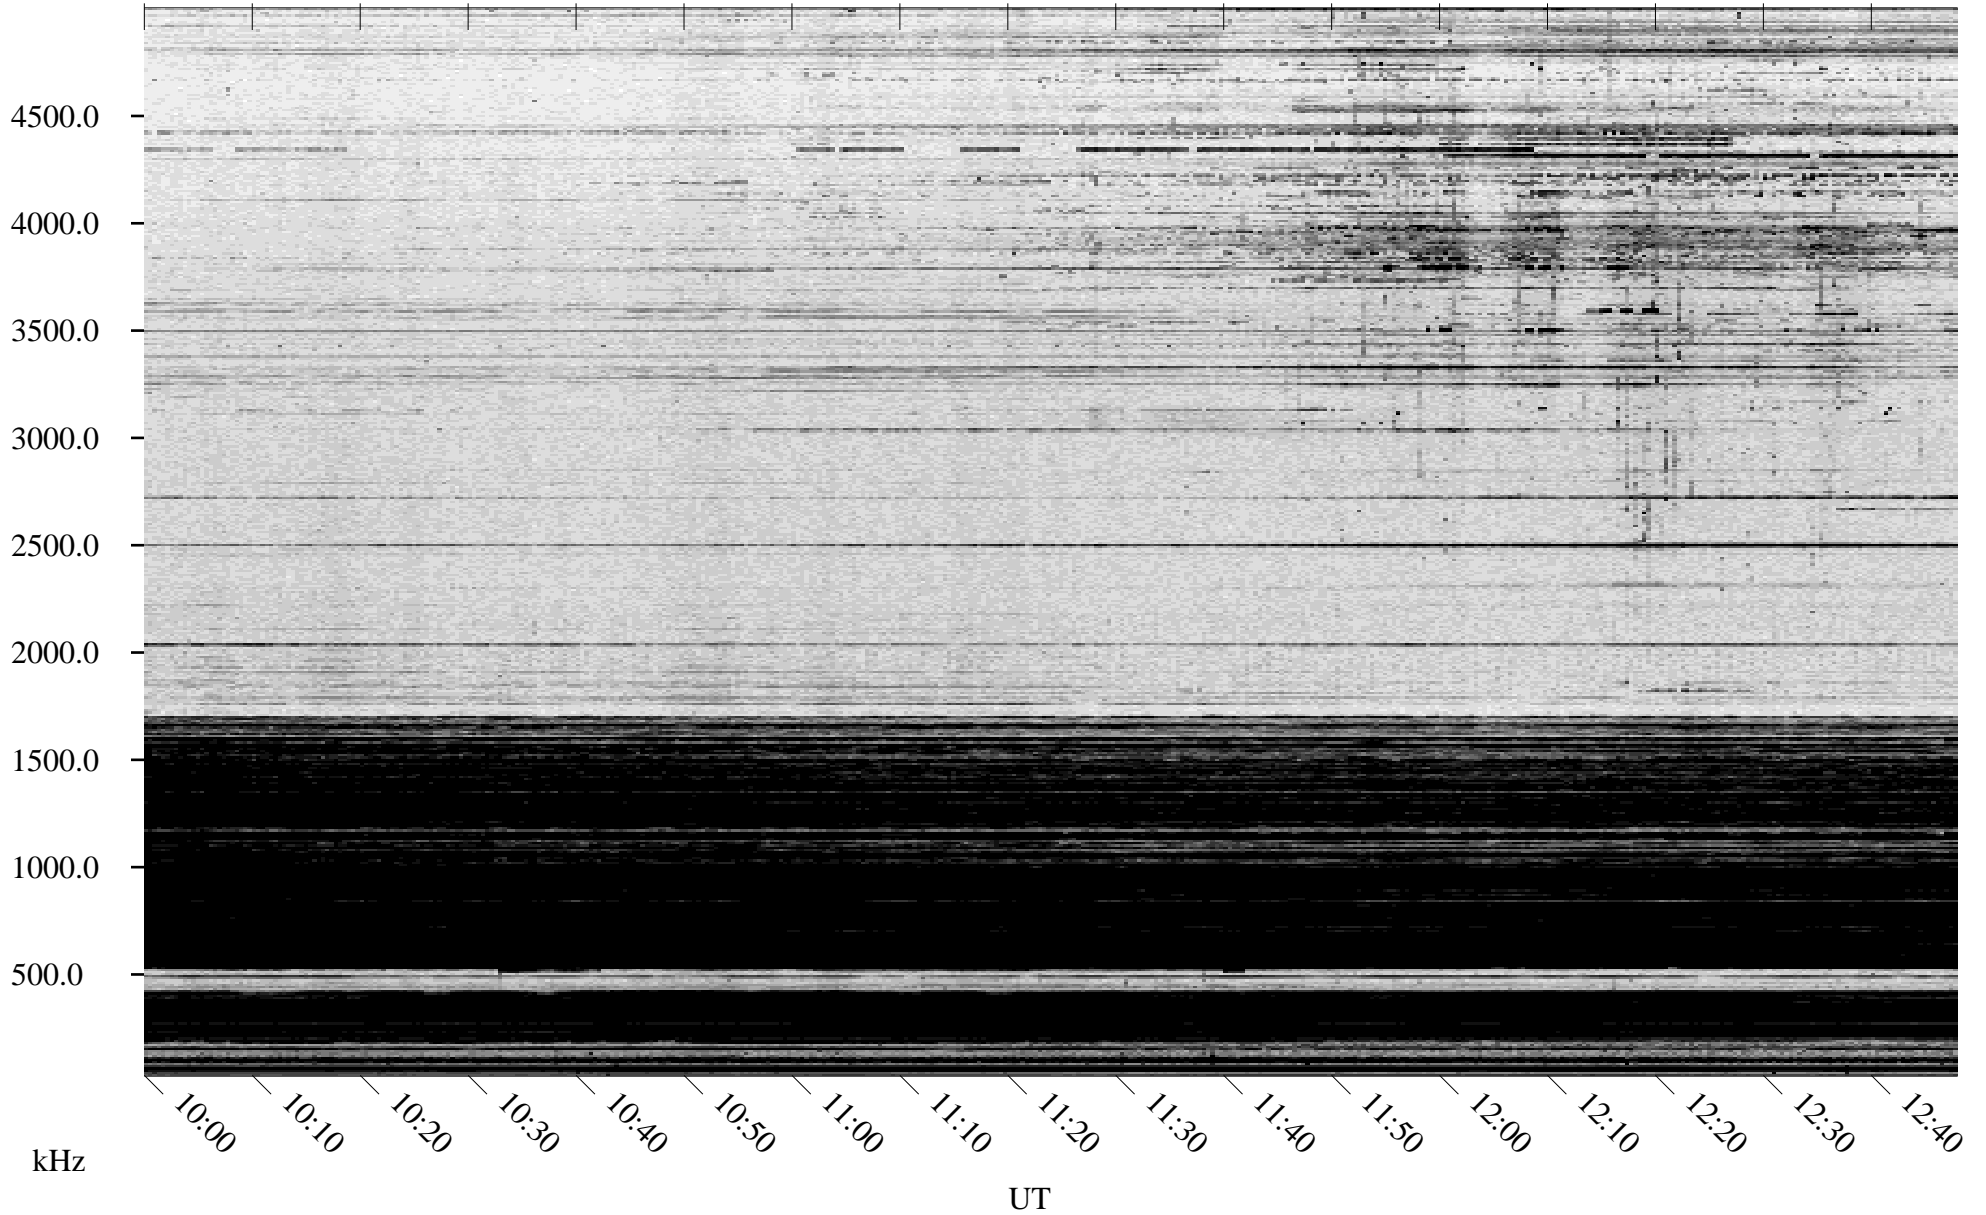

12/14/2004 Churchill, Manitoba

Linear Scale Black = 161 White = 15

ch04349l.r00m max_12

Page 1

12/14/2004 Churchill, Manitoba

Linear Scale Black = 161 White = 15

ch04349l.r00m max_12

Page 2

12/15/2004 Churchill, Manitoba

Linear Scale Black = 161 White = 15

ch04349l.r00m max_12

Page 3

12/15/2004 Churchill, Manitoba

Linear Scale Black = 161 White = 15

ch04349l.r00m max_12

Page 4

12/15/2004 Churchill, Manitoba

Linear Scale Black = 161 White = 15

ch04349l.r00m max_12

Page 5

12/15/2004 Churchill, Manitoba

Linear Scale Black = 161 White = 15

ch04349l.r00m max_12

Page 6

12/15/2004 Churchill, Manitoba

Linear Scale Black = 161 White = 15

ch04349l.r00m max_12

Page 7

12/15/2004 Churchill, Manitoba

Linear Scale Black = 161 White = 15

ch04349l.r00m max_12