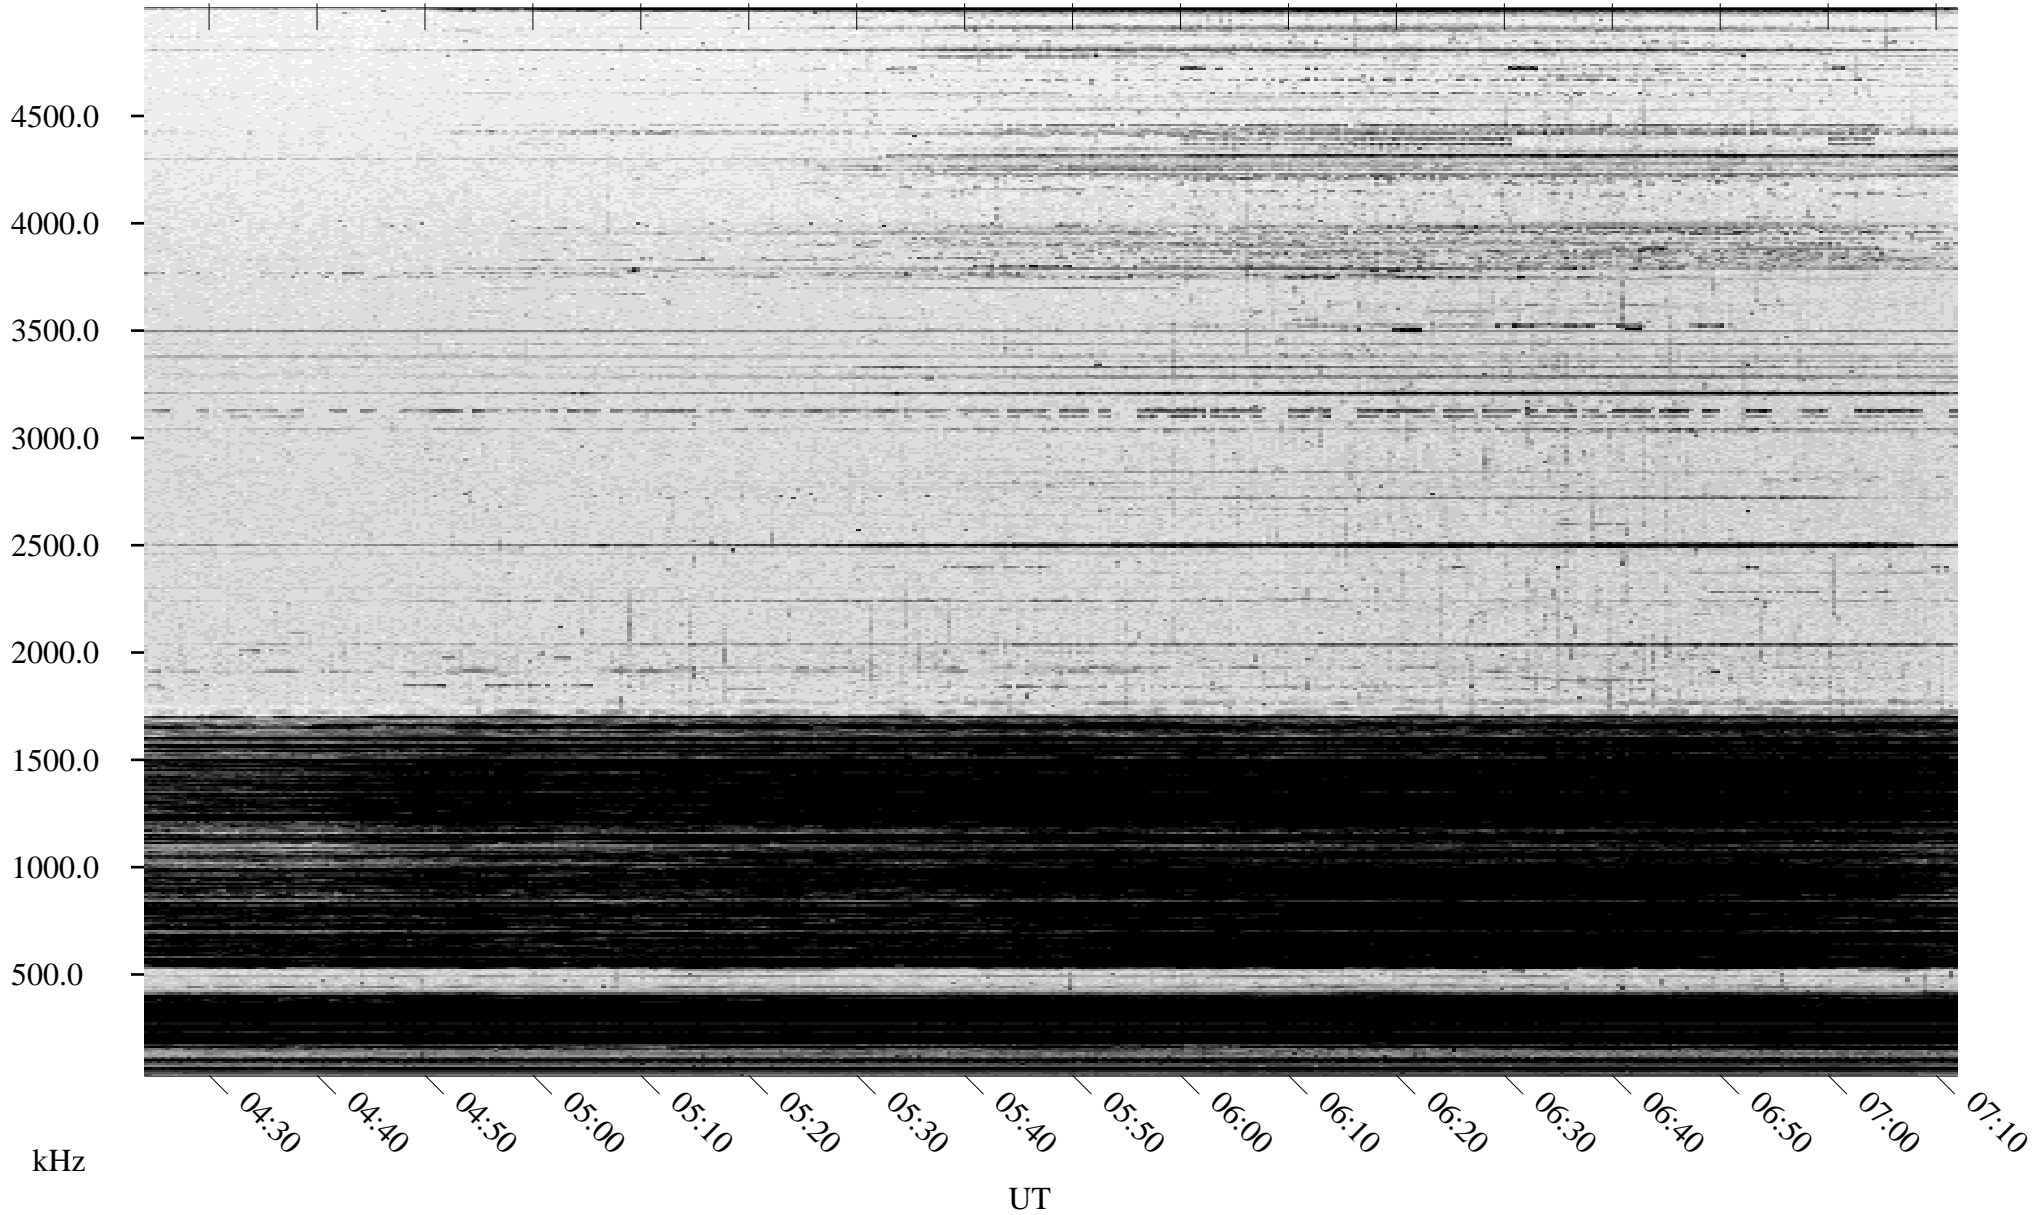

12/14/2004 Churchill, Manitoba

Linear Scale Black = 161 White = 15

ch04349l.r00m max_12

Page 1

12/14/2004 Churchill, Manitoba

Linear Scale Black = 161 White = 15

ch04349l.r00m max_12

Page 2

12/15/2004 Churchill, Manitoba

Linear Scale Black = 161 White = 15

ch04349l.r00m max_12

Page 3

12/15/2004 Churchill, Manitoba

Linear Scale Black = 161 White = 15

ch04349l.r00m max_12

Page 4

12/15/2004 Churchill, Manitoba

Linear Scale Black = 161 White = 15

ch04349l.r00m max_12

Page 5

12/15/2004 Churchill, Manitoba

Linear Scale Black = 161 White = 15

ch04349l.r00m max_12

Page 6

12/15/2004 Churchill, Manitoba

Linear Scale Black = 161 White = 15

ch04349l.r00m max_12

Page 7

12/15/2004 Churchill, Manitoba

Linear Scale Black = 161 White = 15

ch04349l.r00m max_12