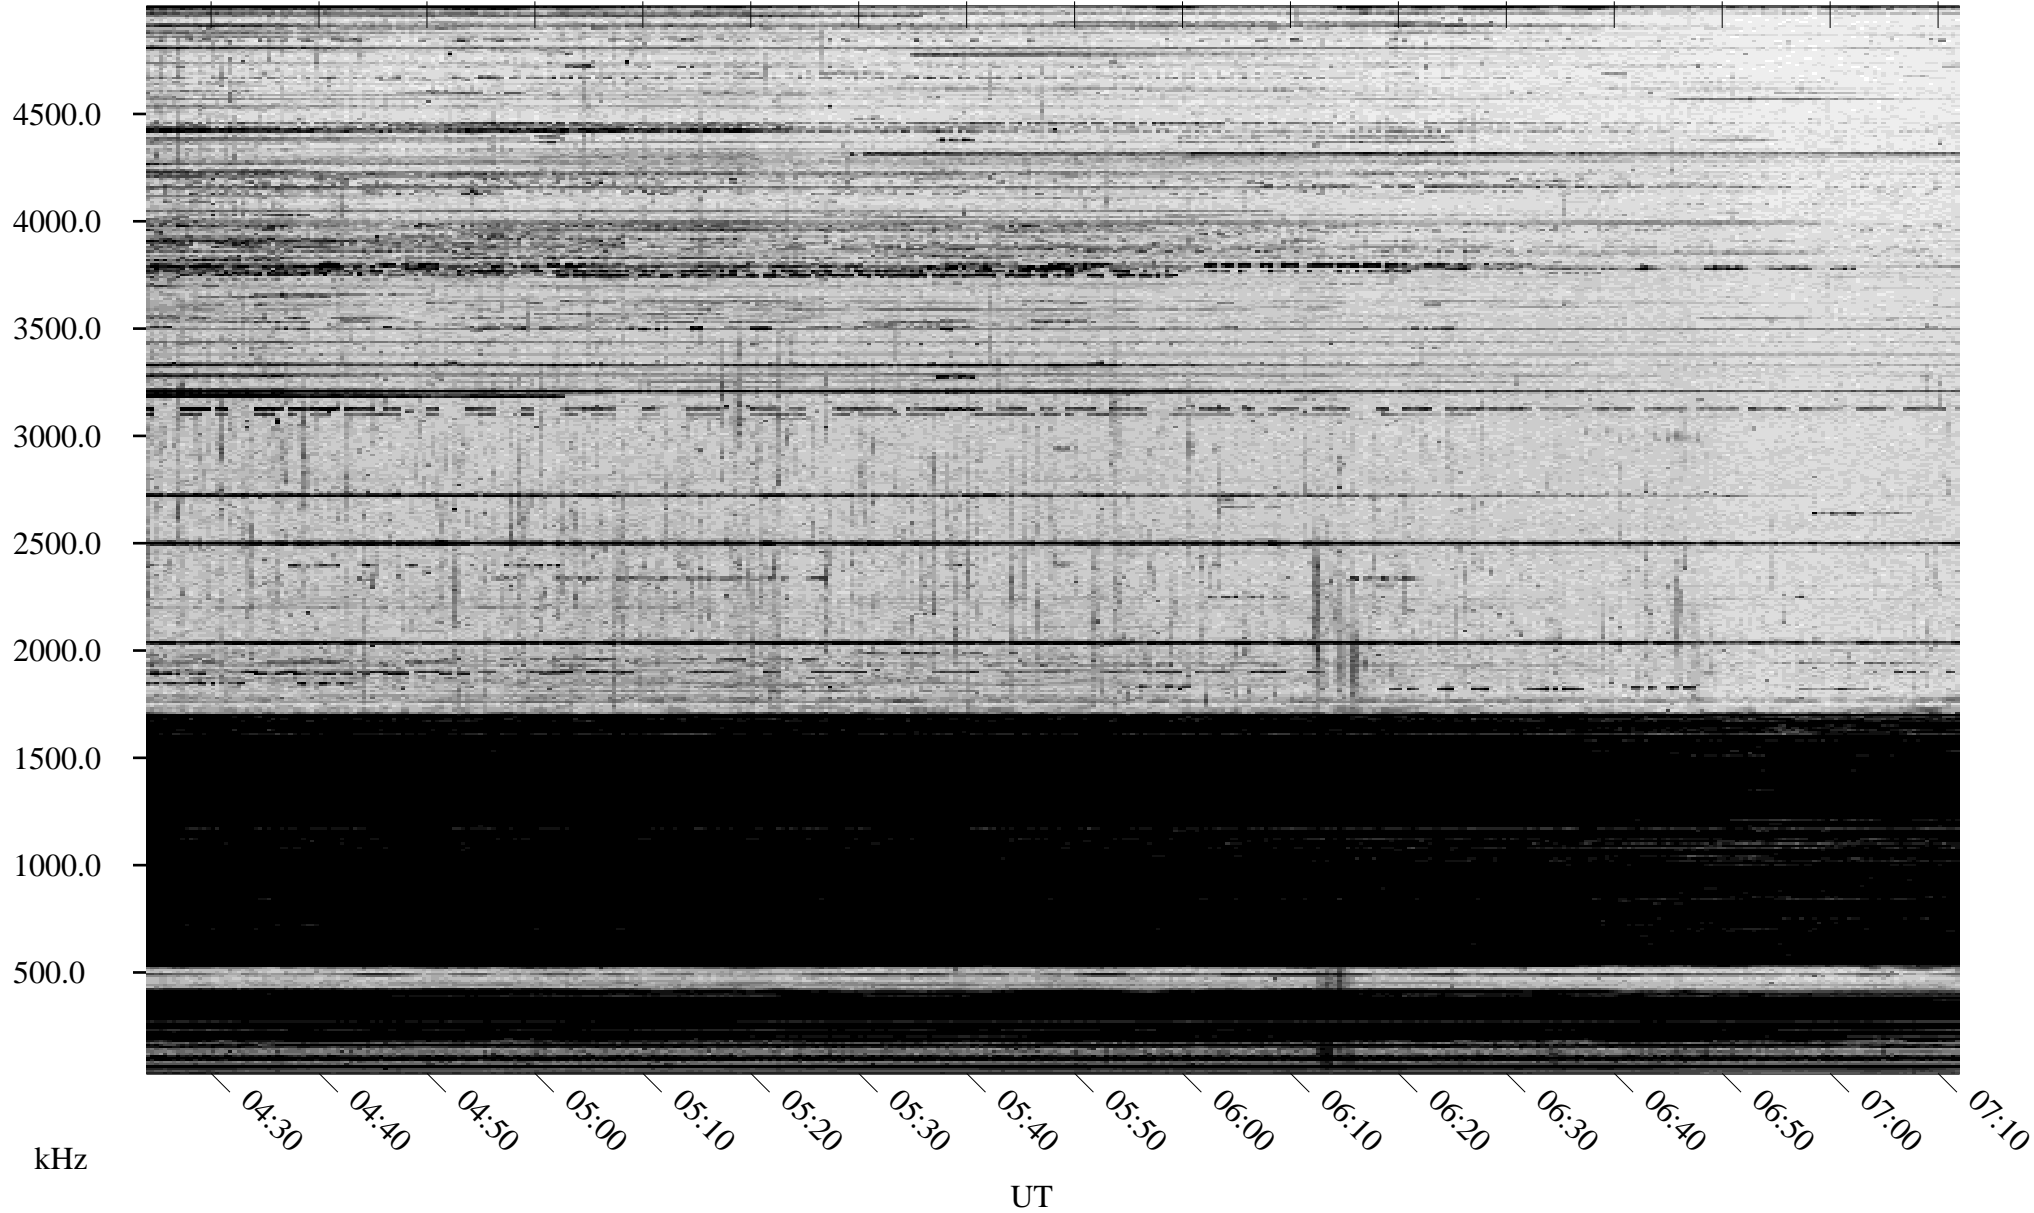

12/15/2004 Churchill, Manitoba

Linear Scale Black = 161 White = 15

ch04350l.r00m max_12

Page 1

12/15/2004 Churchill, Manitoba

Linear Scale Black = 161 White = 15

ch04350l.r00m max_12

Page 2

12/16/2004 Churchill, Manitoba

Linear Scale Black = 161 White = 15

ch04350l.r00m max_12

Page 3

12/16/2004 Churchill, Manitoba

Linear Scale Black = 161 White = 15

ch04350l.r00m max_12

Page 4

12/16/2004 Churchill, Manitoba

Linear Scale Black = 161 White = 15

ch04350l.r00m max_12

Page 5