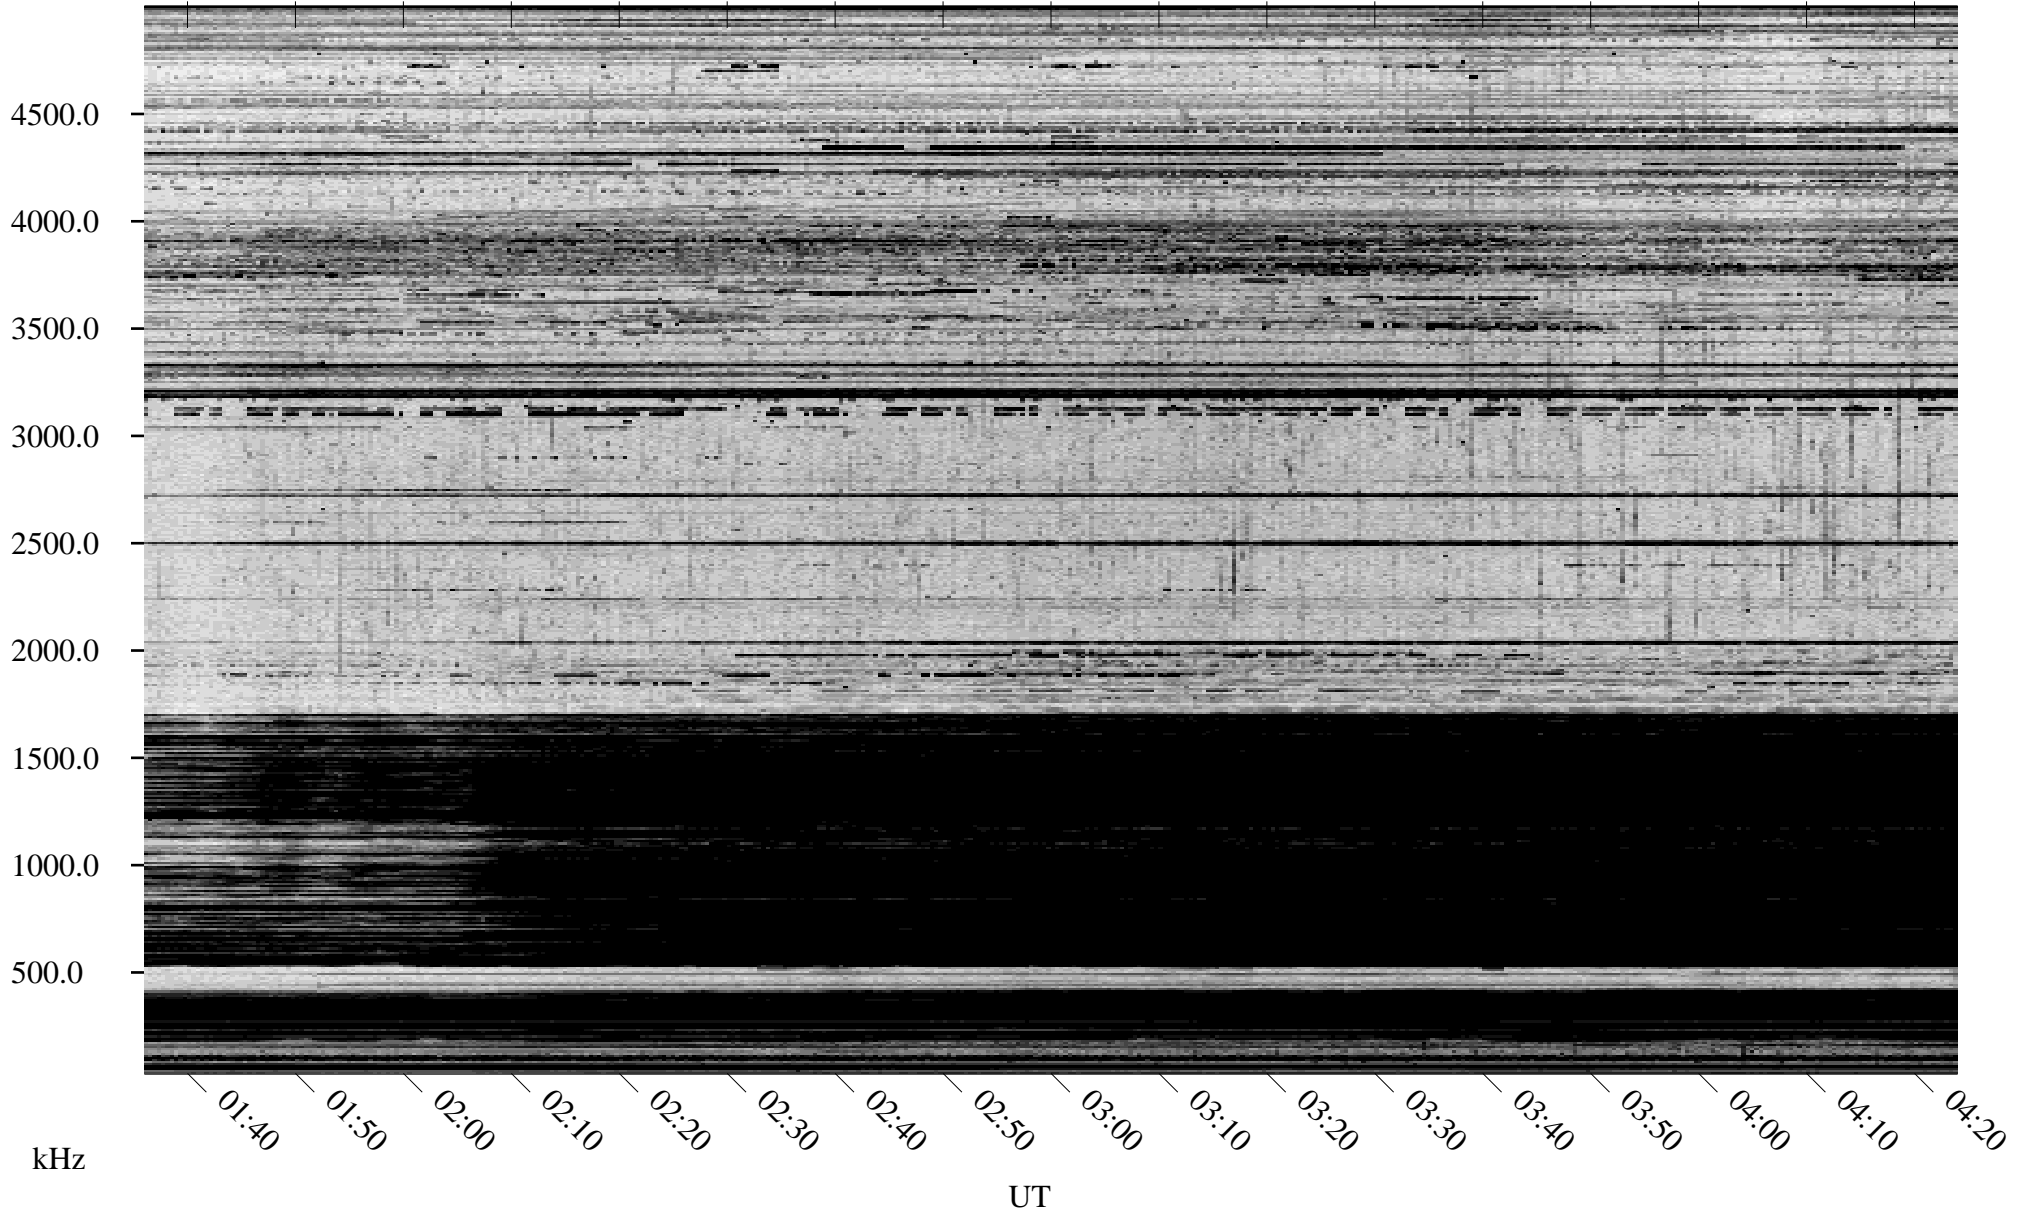

12/15/2004 Churchill, Manitoba

Linear Scale Black = 161 White = 15

ch04350l.r00m max_12

Page 1

12/15/2004 Churchill, Manitoba

Linear Scale Black = 161 White = 15

ch04350l.r00m max_12

Page 2

12/16/2004 Churchill, Manitoba

Linear Scale Black = 161 White = 15

ch04350l.r00m max_12

Page 3

12/16/2004 Churchill, Manitoba

Linear Scale Black = 161 White = 15

ch04350l.r00m max_12

Page 4

12/16/2004 Churchill, Manitoba

Linear Scale Black = 161 White = 15

ch04350l.r00m max_12

Page 5