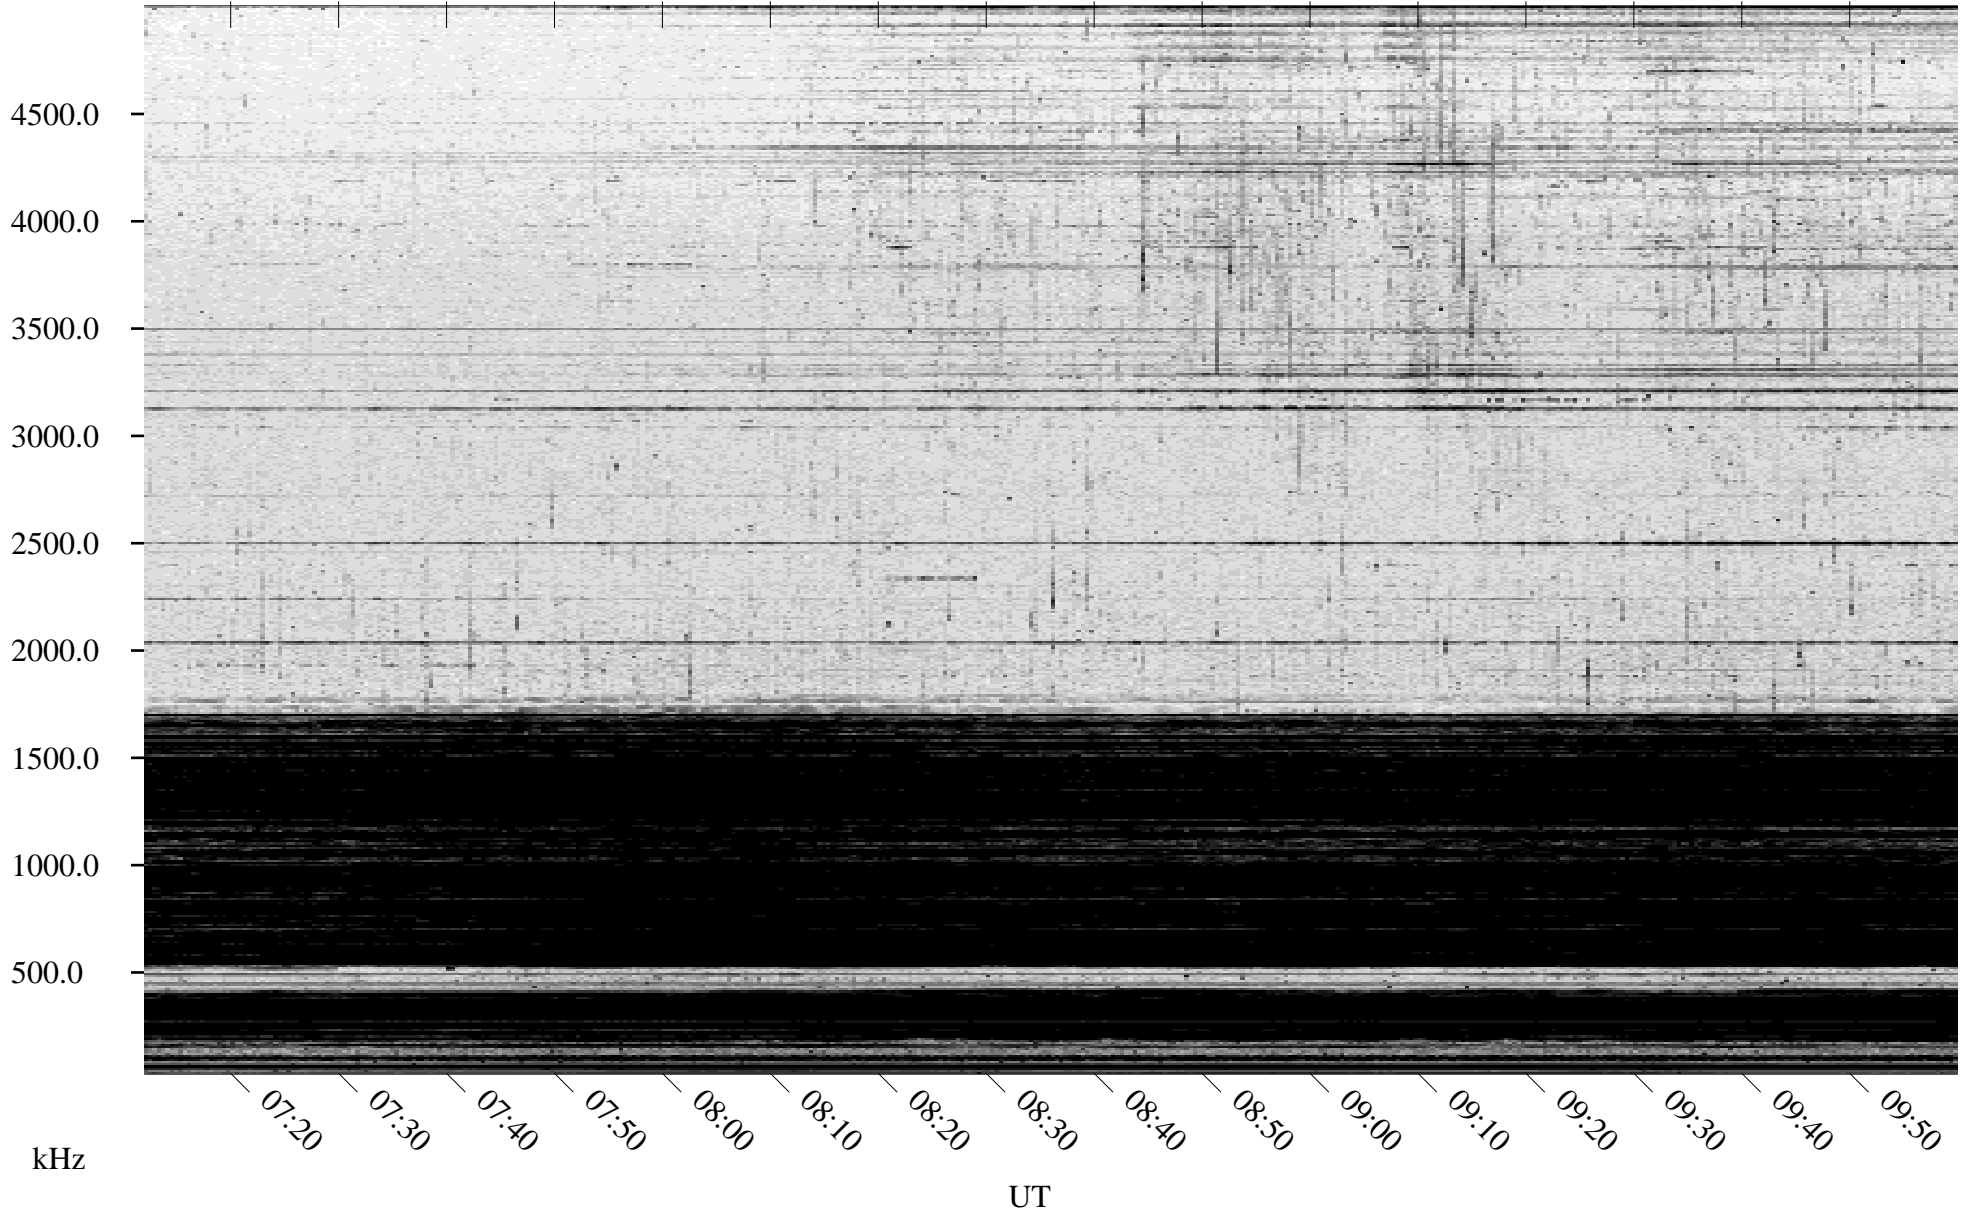

# 12/17/2004 Churchill, Manitoba

Linear Scale    Black = 161    White = 15

ch04351l.r00m max\_12

Page 3

# 12/17/2004 Churchill, Manitoba

Linear Scale    Black = 161    White = 15

ch04351l.r00m max\_12

Page 4

# 12/17/2004 Churchill, Manitoba

Linear Scale    Black = 161    White = 15

ch043511.r00m max\_12

# 12/17/2004 Churchill, Manitoba

Linear Scale    Black = 161    White = 15

ch04351l.r00m max\_12

Page 6