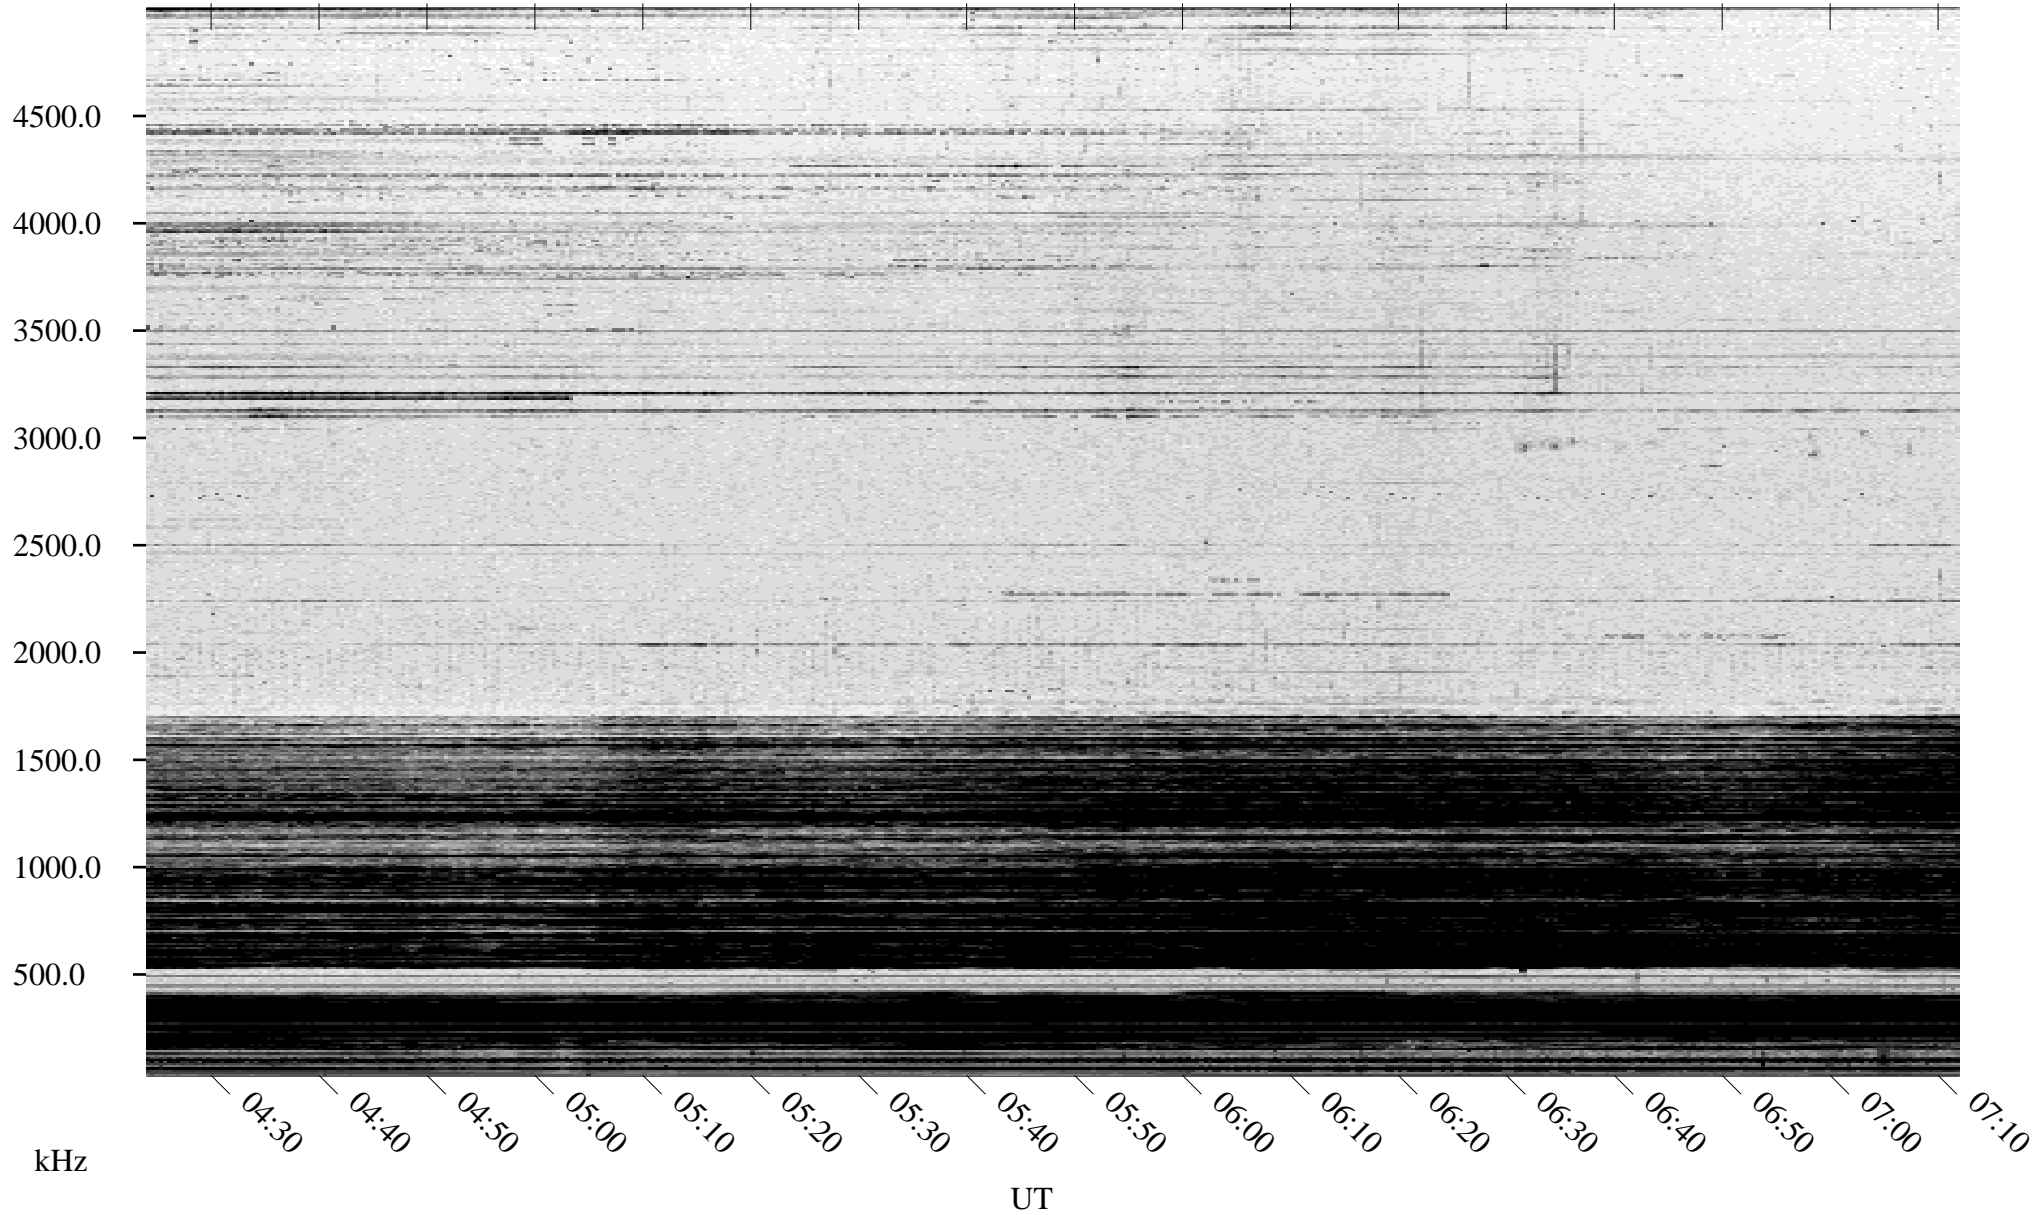

# 12/16/2004 Churchill, Manitoba

Linear Scale    Black = 161    White = 15

ch04351l.r00m max\_12

Page 1

# 12/17/2004 Churchill, Manitoba

Linear Scale    Black = 161    White = 15

ch04351l.r00m max\_12

Page 3

# 12/17/2004 Churchill, Manitoba

Linear Scale    Black = 161    White = 15

ch04351l.r00m max\_12

Page 4

# 12/17/2004 Churchill, Manitoba

Linear Scale    Black = 161    White = 15

ch043511.r00m max\_12