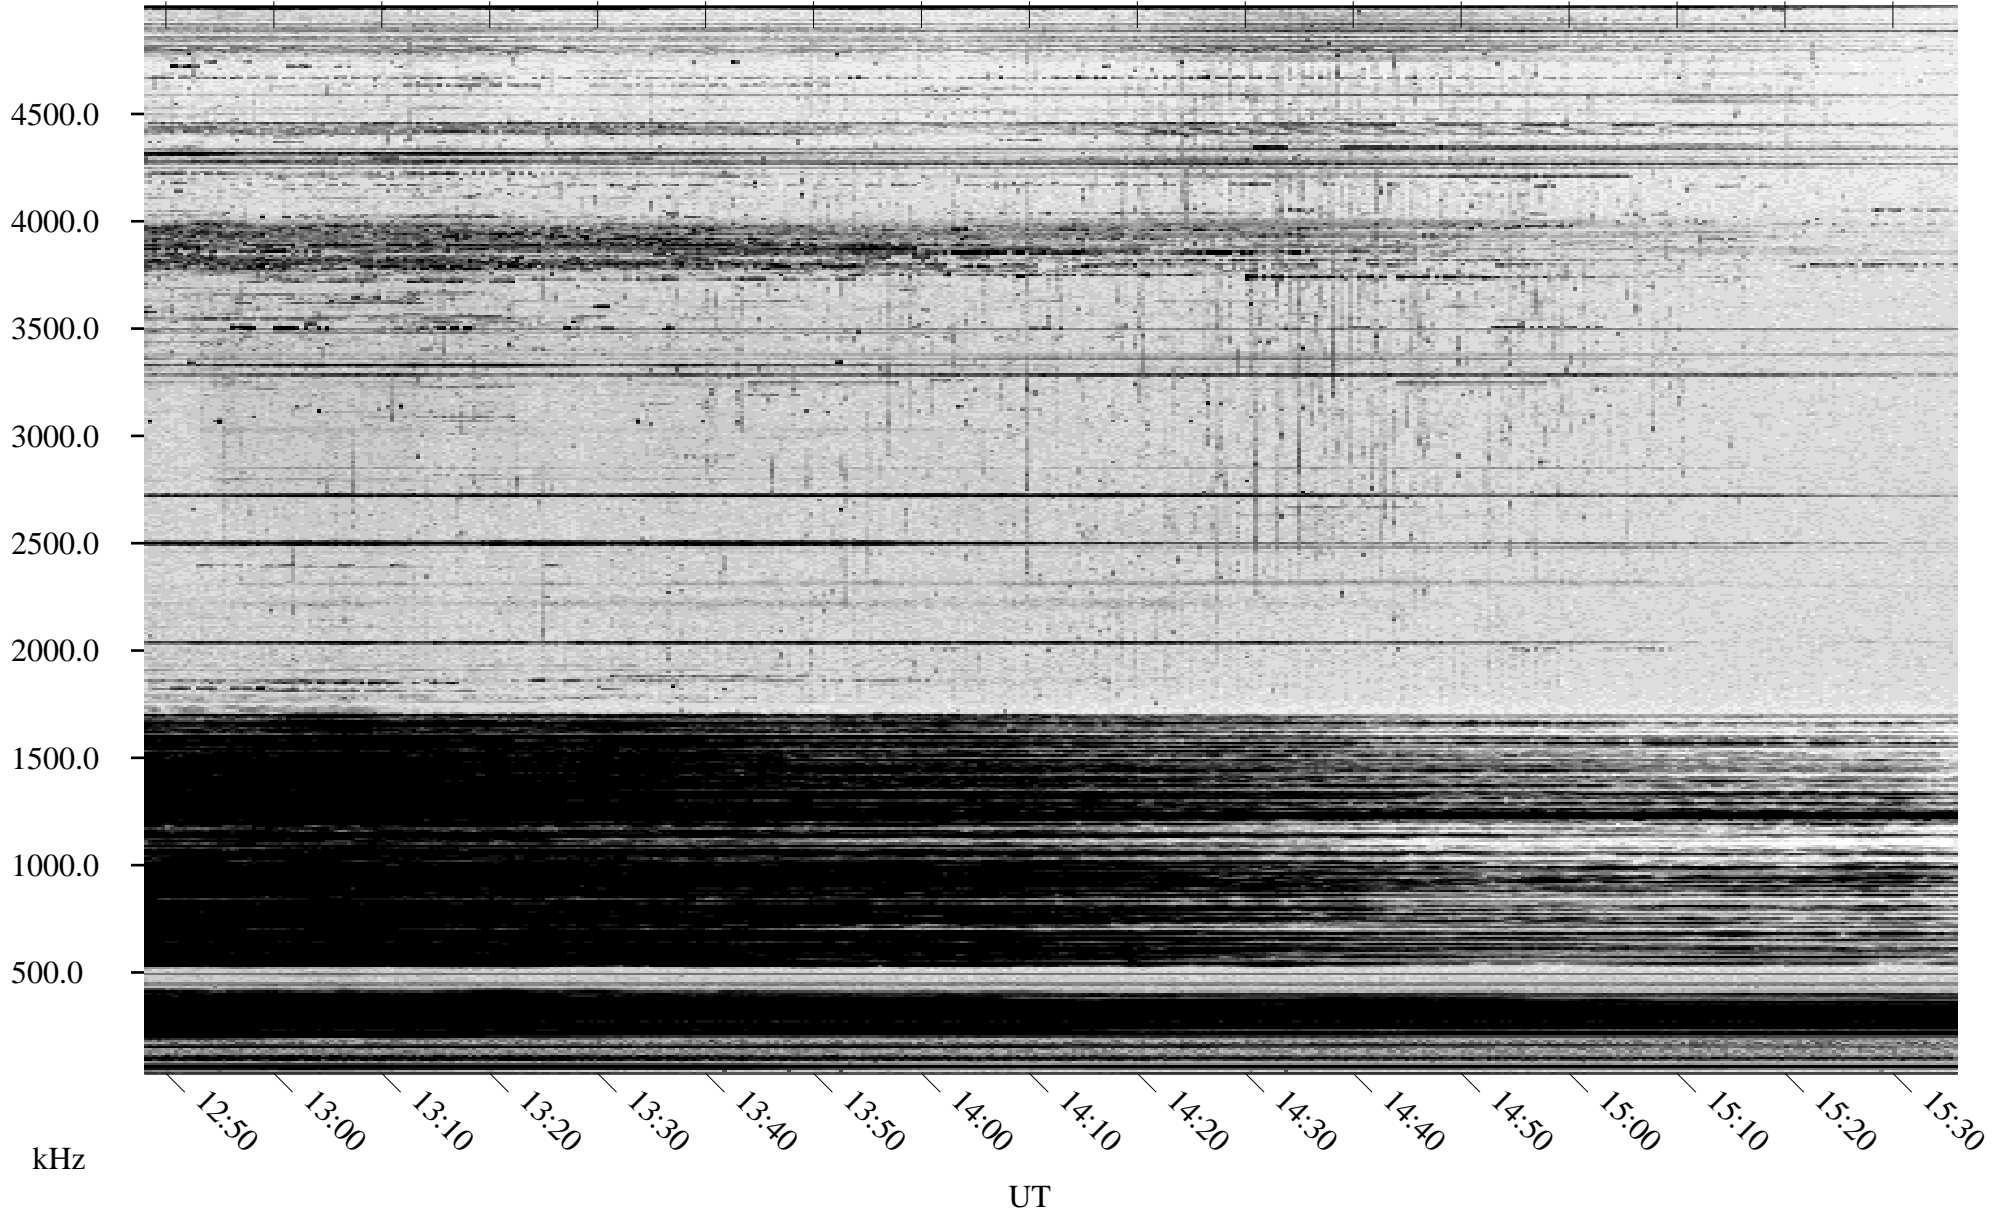

# 12/17/2004 Churchill, Manitoba

Linear Scale    Black = 161    White = 15

ch043511.r00m max\_12

# 12/17/2004 Churchill, Manitoba

Linear Scale    Black = 161    White = 15

ch04351l.r00m max\_12

Page 6

# 12/17/2004 Churchill, Manitoba

Linear Scale    Black = 161    White = 15

ch04351l.r00m max\_12

Page 7

# 12/17/2004 Churchill, Manitoba

Linear Scale    Black = 161    White = 15

ch04351l.r00m max\_12