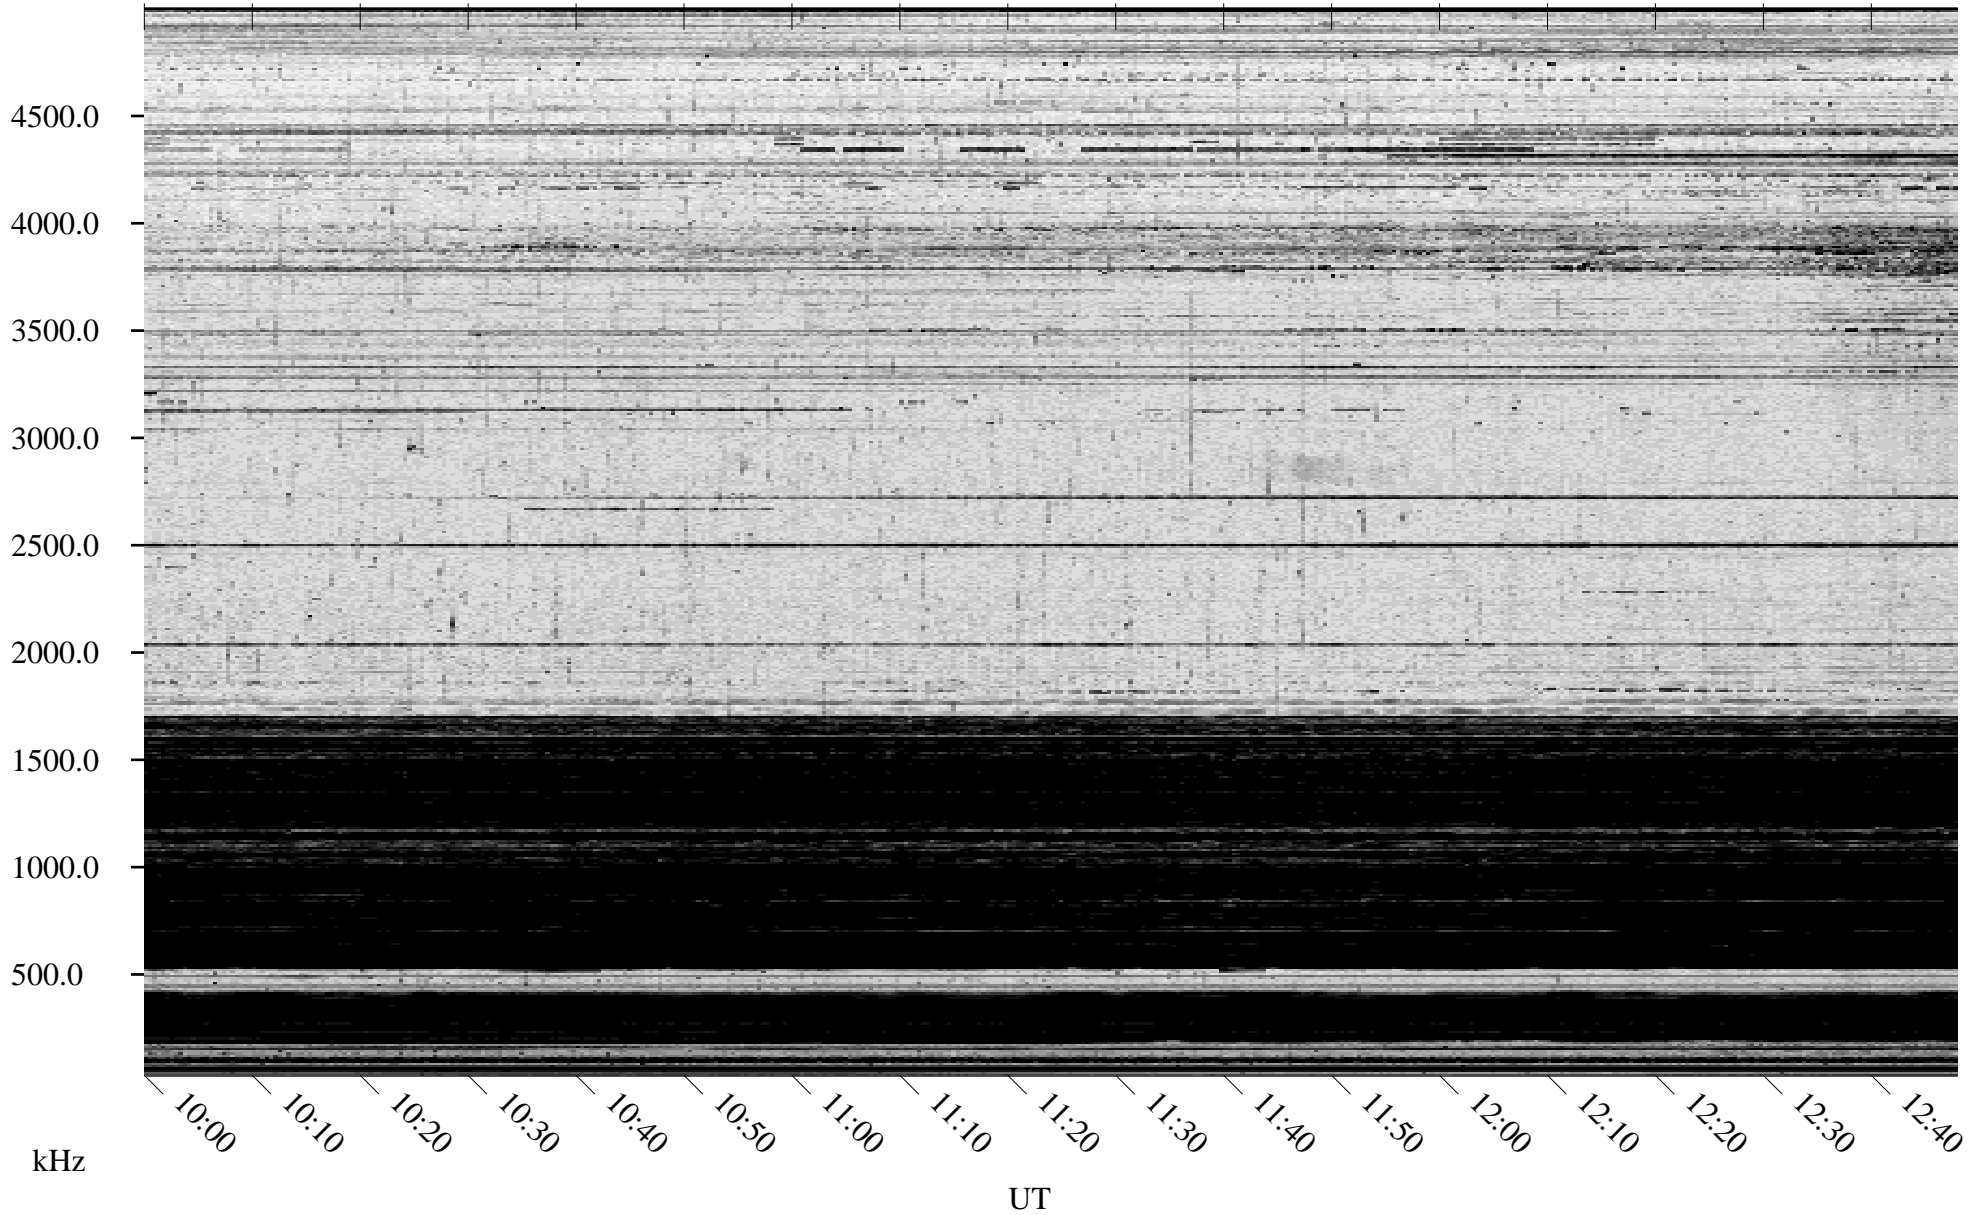

# 12/17/2004 Churchill, Manitoba

Linear Scale    Black = 161    White = 15

ch043511.r00m max\_12

# 12/17/2004 Churchill, Manitoba

Linear Scale    Black = 161    White = 15

ch04351l.r00m max\_12

Page 6

# 12/17/2004 Churchill, Manitoba

Linear Scale    Black = 161    White = 15

ch04351l.r00m max\_12

Page 7

# 12/17/2004 Churchill, Manitoba

Linear Scale    Black = 161    White = 15

ch04351l.r00m max\_12