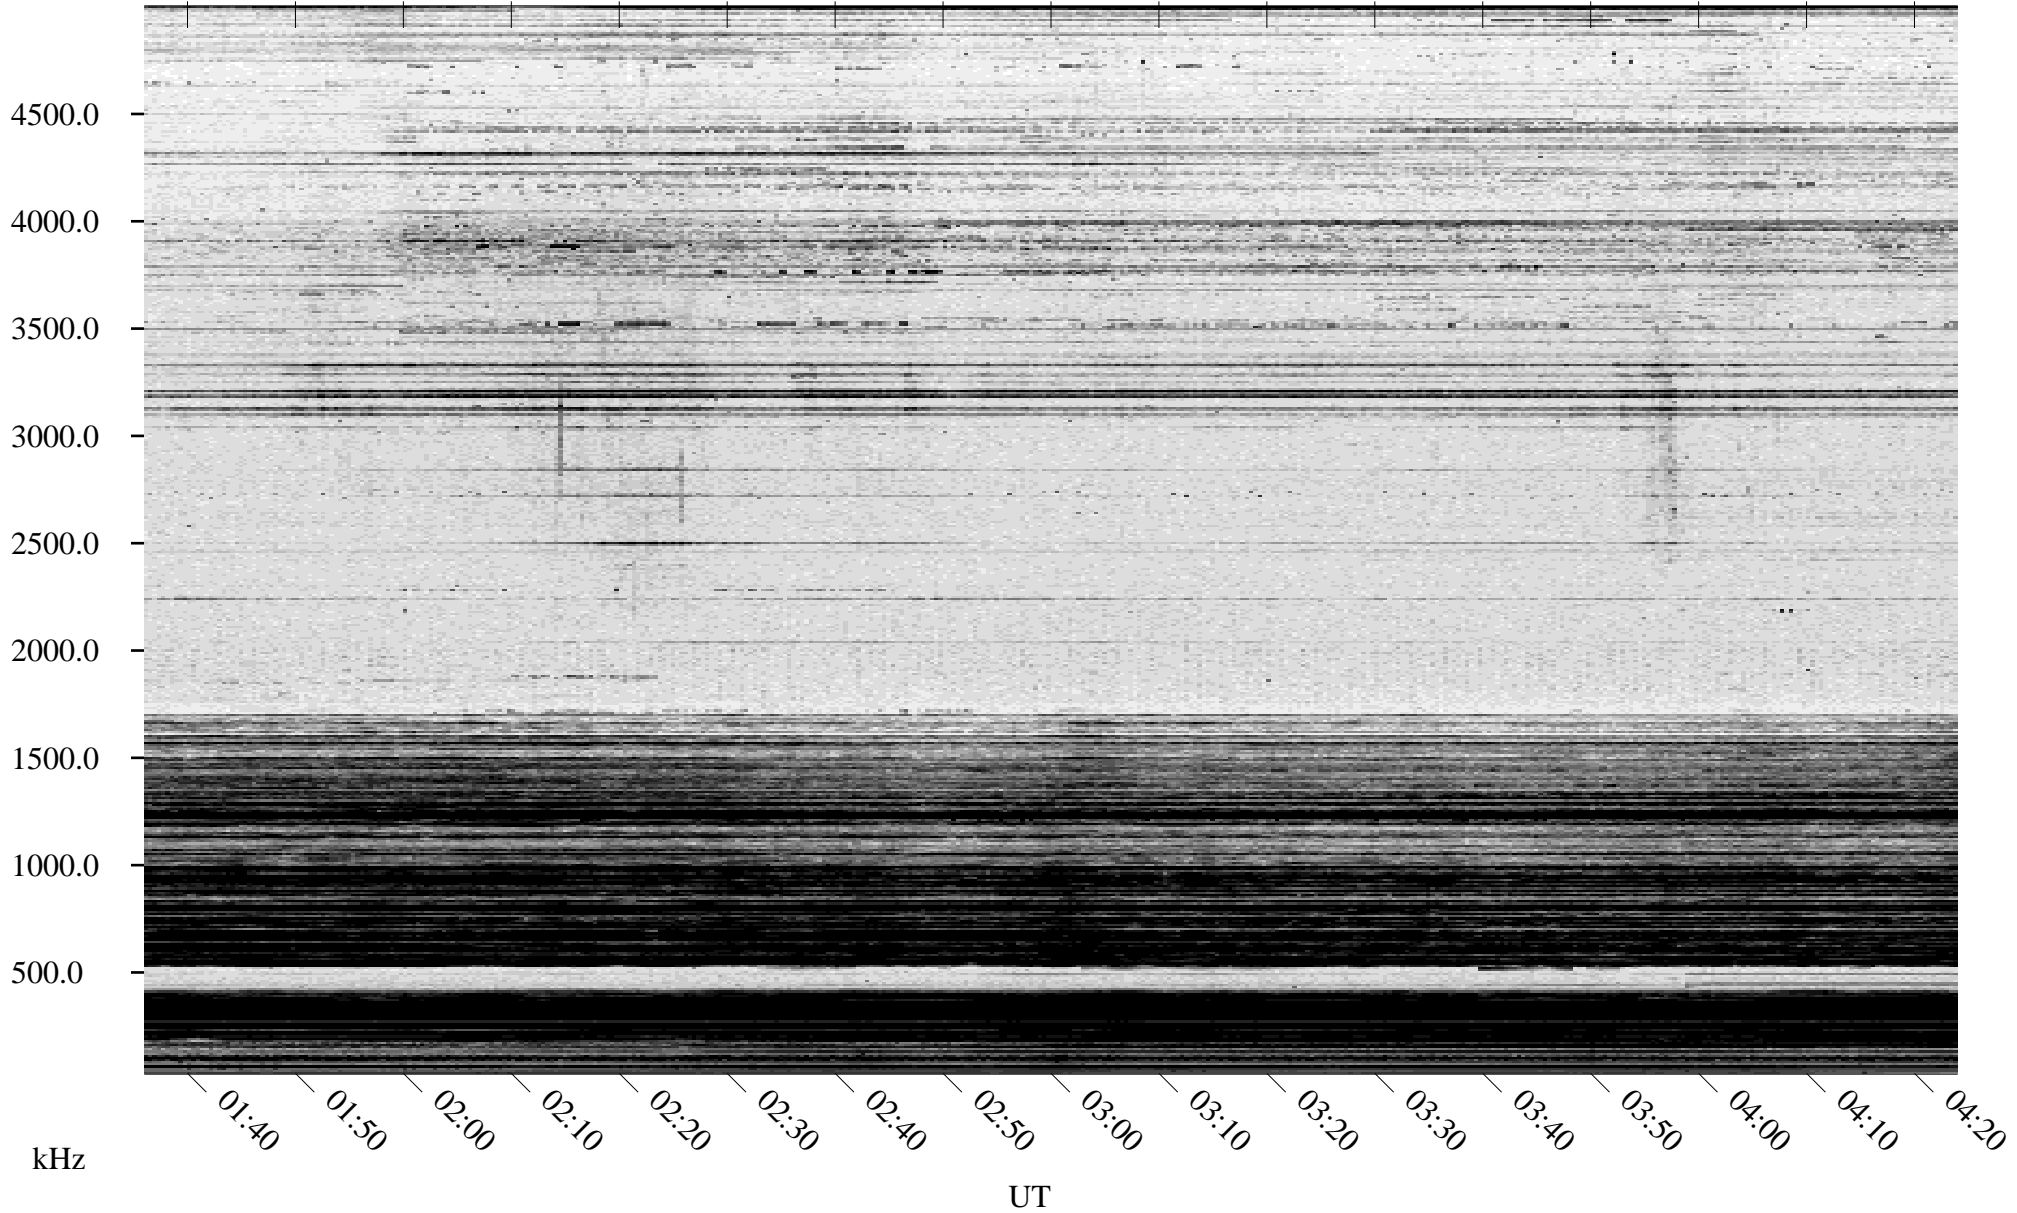

# 12/16/2004 Churchill, Manitoba

Linear Scale    Black = 161    White = 15

ch04351l.r00m max\_12

Page 1

# 12/16/2004 Churchill, Manitoba

Linear Scale    Black = 161    White = 15

ch04351l.r00m max\_12

Page 2

# 12/17/2004 Churchill, Manitoba

Linear Scale    Black = 161    White = 15

ch04351l.r00m max\_12

Page 3

# 12/17/2004 Churchill, Manitoba

Linear Scale    Black = 161    White = 15

ch043511.r00m max\_12