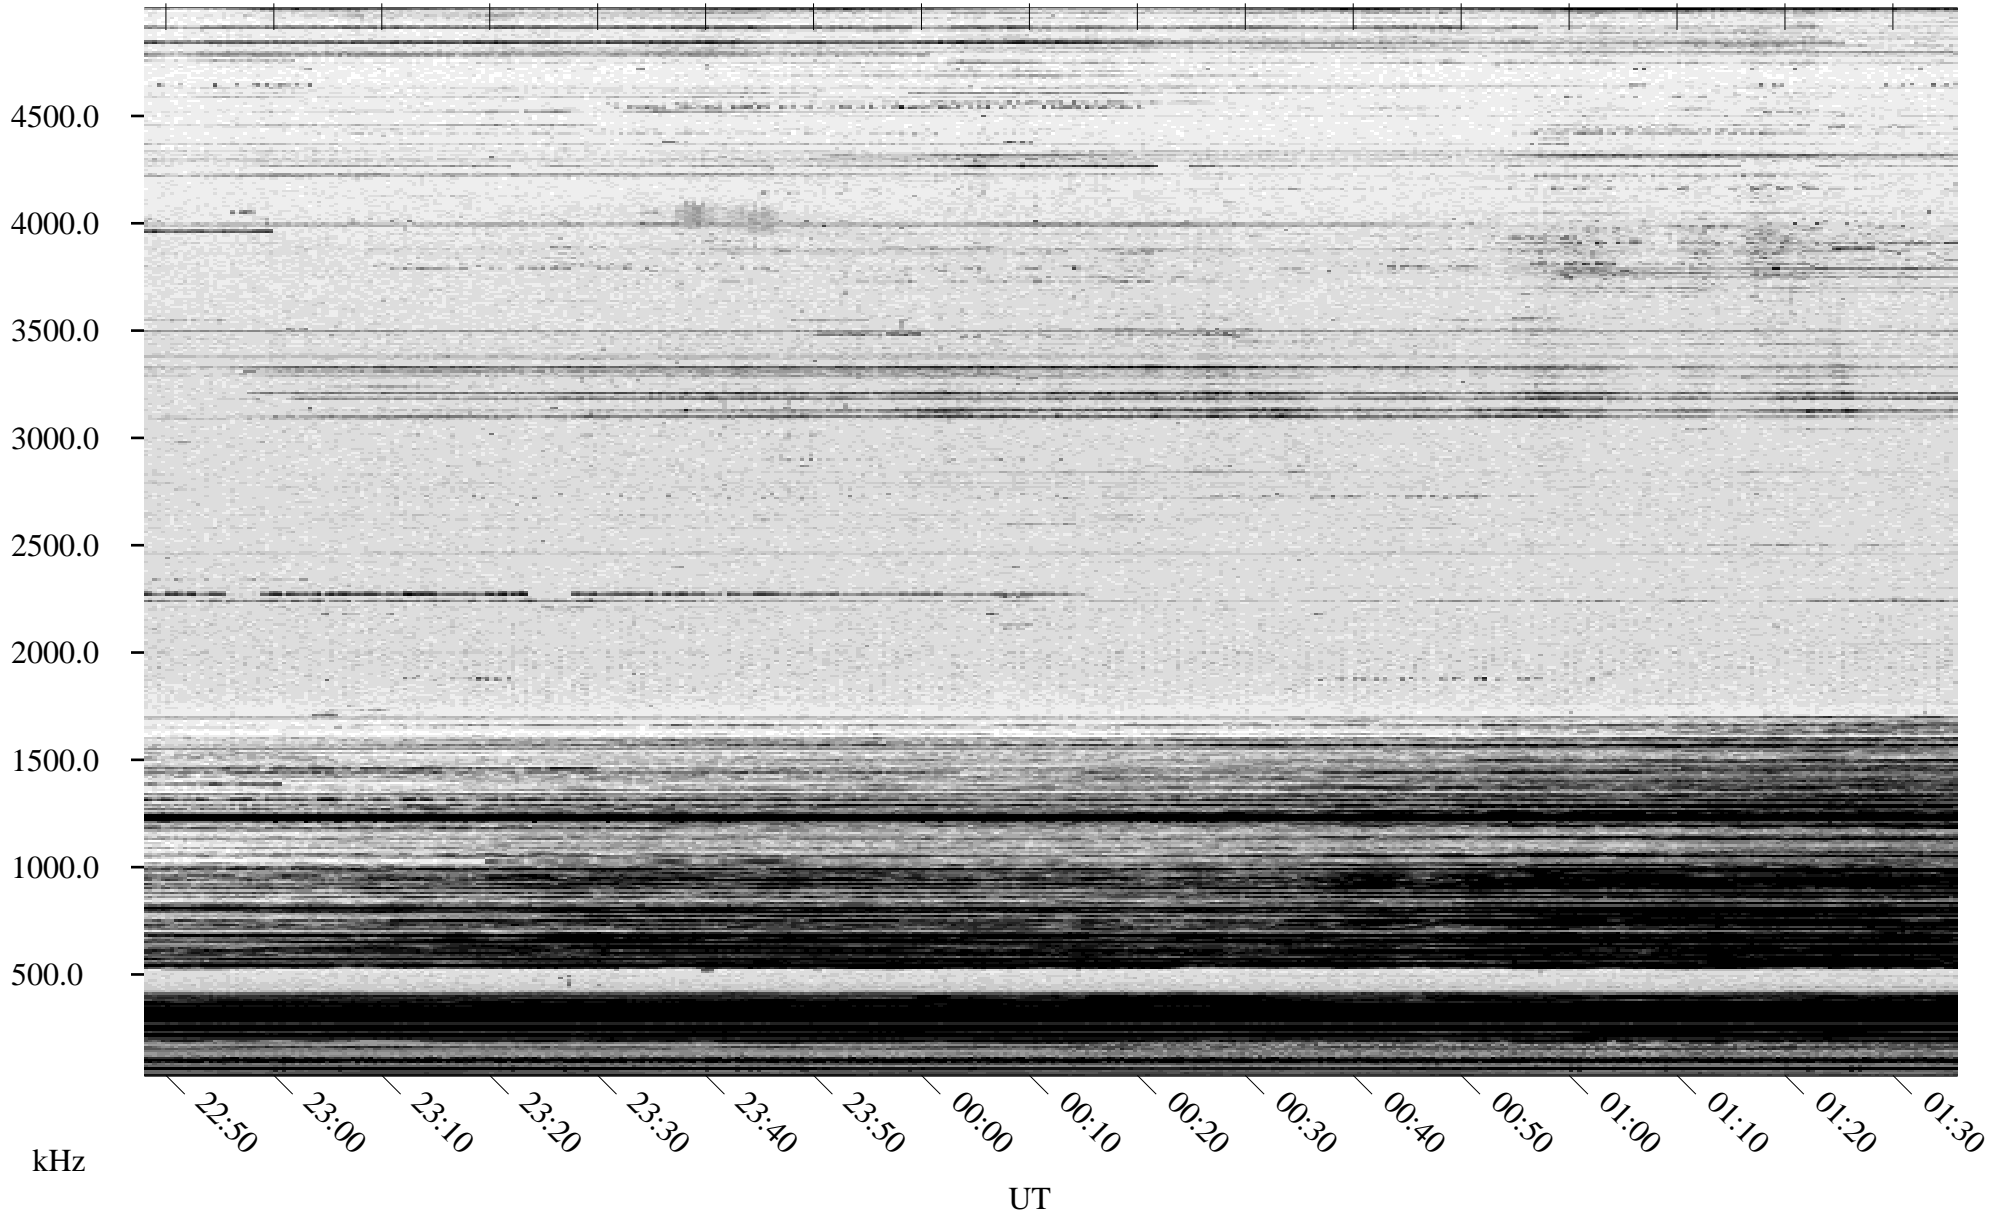

# 12/16/2004 Churchill, Manitoba

Linear Scale    Black = 161    White = 15

ch04351l.r00m max\_12

Page 1

# 12/16/2004 Churchill, Manitoba

Linear Scale    Black = 161    White = 15

ch04351l.r00m max\_12

Page 2

# 12/17/2004 Churchill, Manitoba

Linear Scale    Black = 161    White = 15

ch04351l.r00m max\_12

Page 3

# 12/17/2004 Churchill, Manitoba

Linear Scale    Black = 161    White = 15

ch04351l.r00m max\_12

Page 4