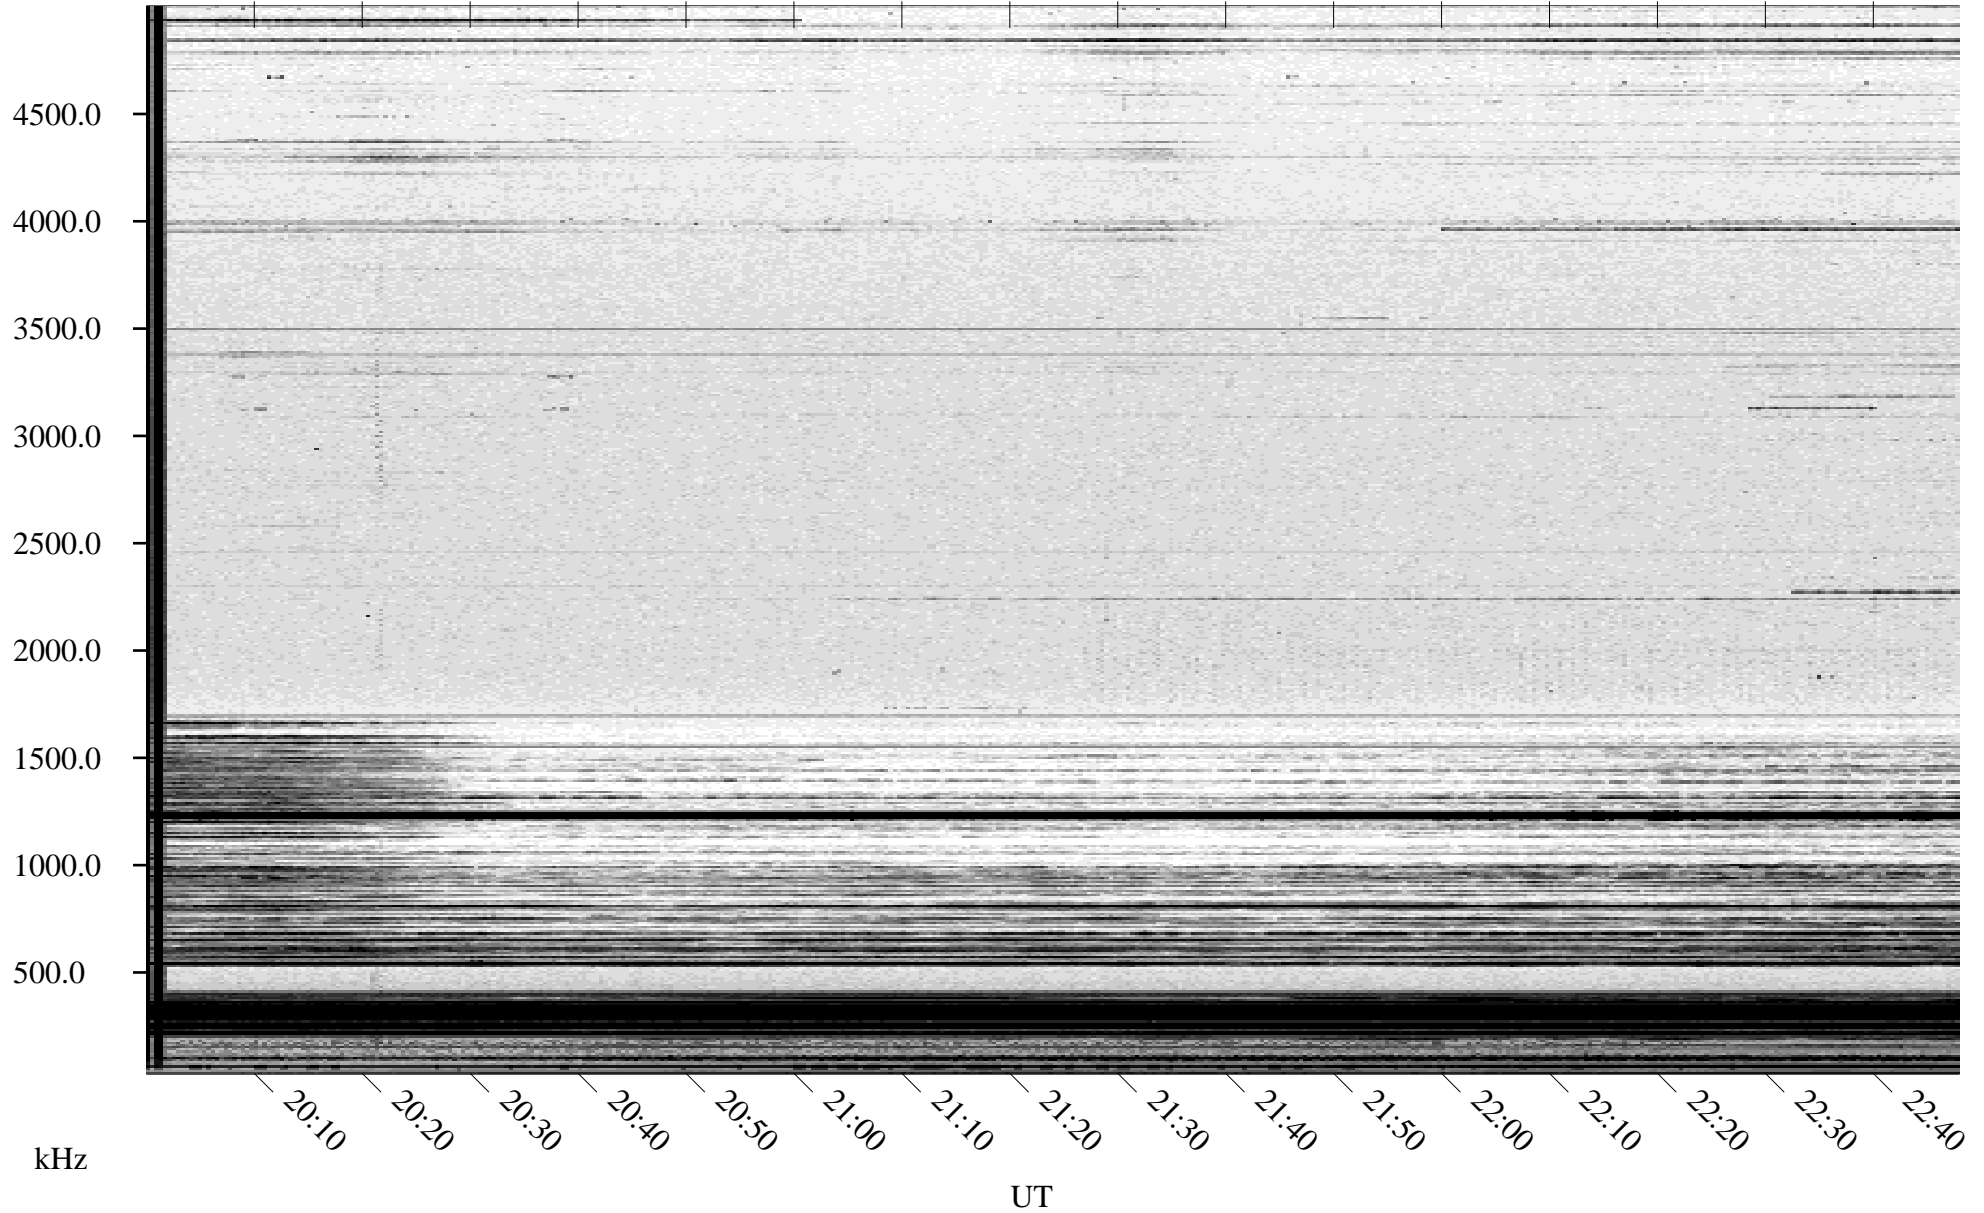

# 12/16/2004 Churchill, Manitoba

Linear Scale    Black = 161    White = 15

ch04351l.r00m max\_12

Page 1

# 12/16/2004 Churchill, Manitoba

Linear Scale    Black = 161    White = 15

ch04351l.r00m max\_12

Page 2

# 12/17/2004 Churchill, Manitoba

Linear Scale    Black = 161    White = 15

ch04351l.r00m max\_12

Page 3

# 12/17/2004 Churchill, Manitoba

Linear Scale    Black = 161    White = 15

ch043511.r00m max\_12