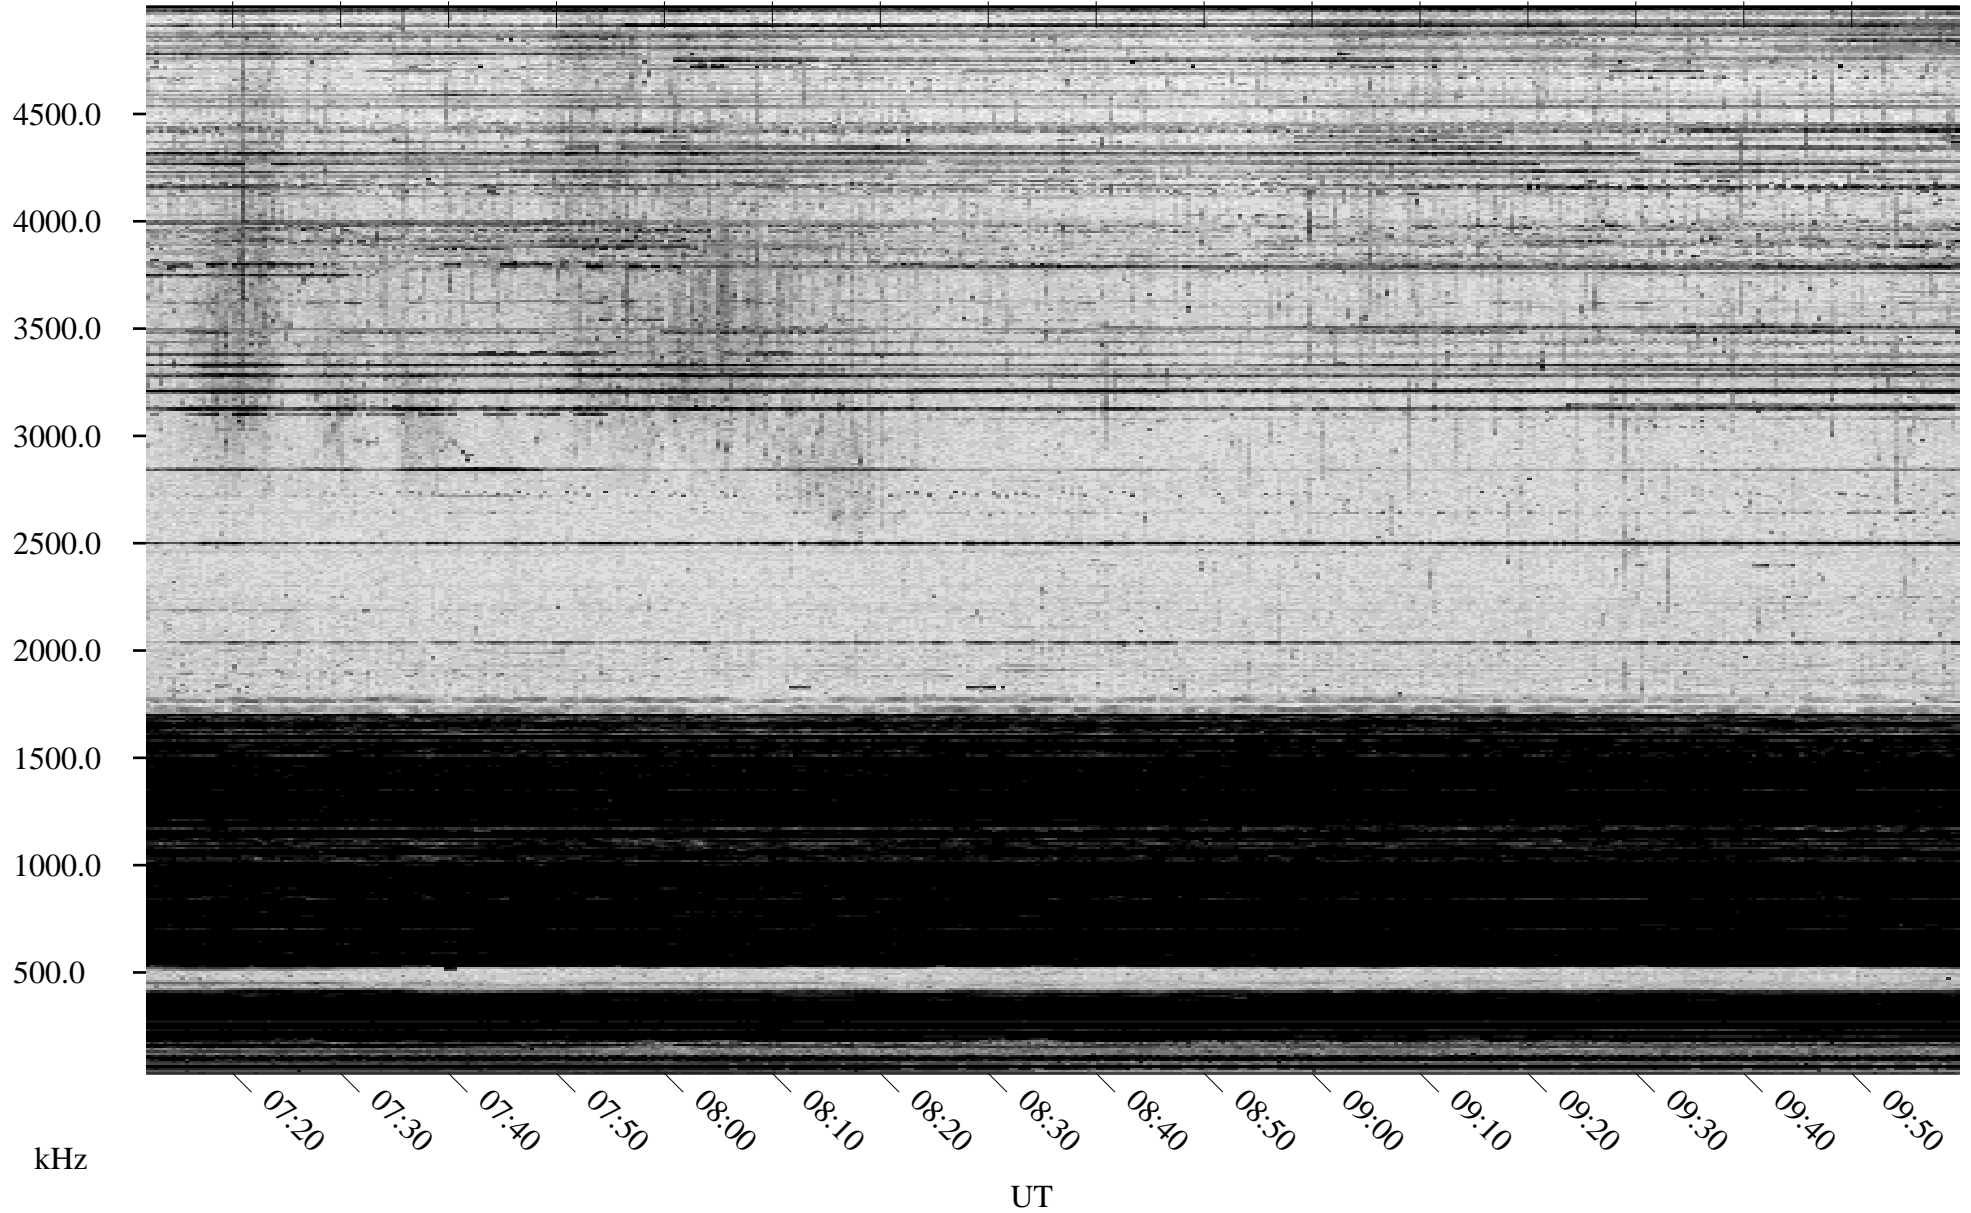

12/17/2004 Churchill, Manitoba

Linear Scale Black = 161 White = 15

ch04352l.r00m max_12

Page 1

12/17/2004 Churchill, Manitoba

Linear Scale Black = 161 White = 15

ch04352l.r00m max_12

Page 2

12/18/2004 Churchill, Manitoba

Linear Scale Black = 161 White = 15

ch04352l.r00m max_12

Page 3

12/18/2004 Churchill, Manitoba

Linear Scale Black = 161 White = 15

ch04352l.r00m max_12

Page 4

12/18/2004 Churchill, Manitoba

Linear Scale Black = 161 White = 15

ch04352l.r00m max_12

Page 5

12/18/2004 Churchill, Manitoba

Linear Scale Black = 161 White = 15

ch04352l.r00m max_12

Page 6

12/18/2004 Churchill, Manitoba

Linear Scale Black = 161 White = 15

ch04352l.r00m max_12

Page 7

12/18/2004 Churchill, Manitoba

Linear Scale Black = 161 White = 15

ch04352l.r00m max_12