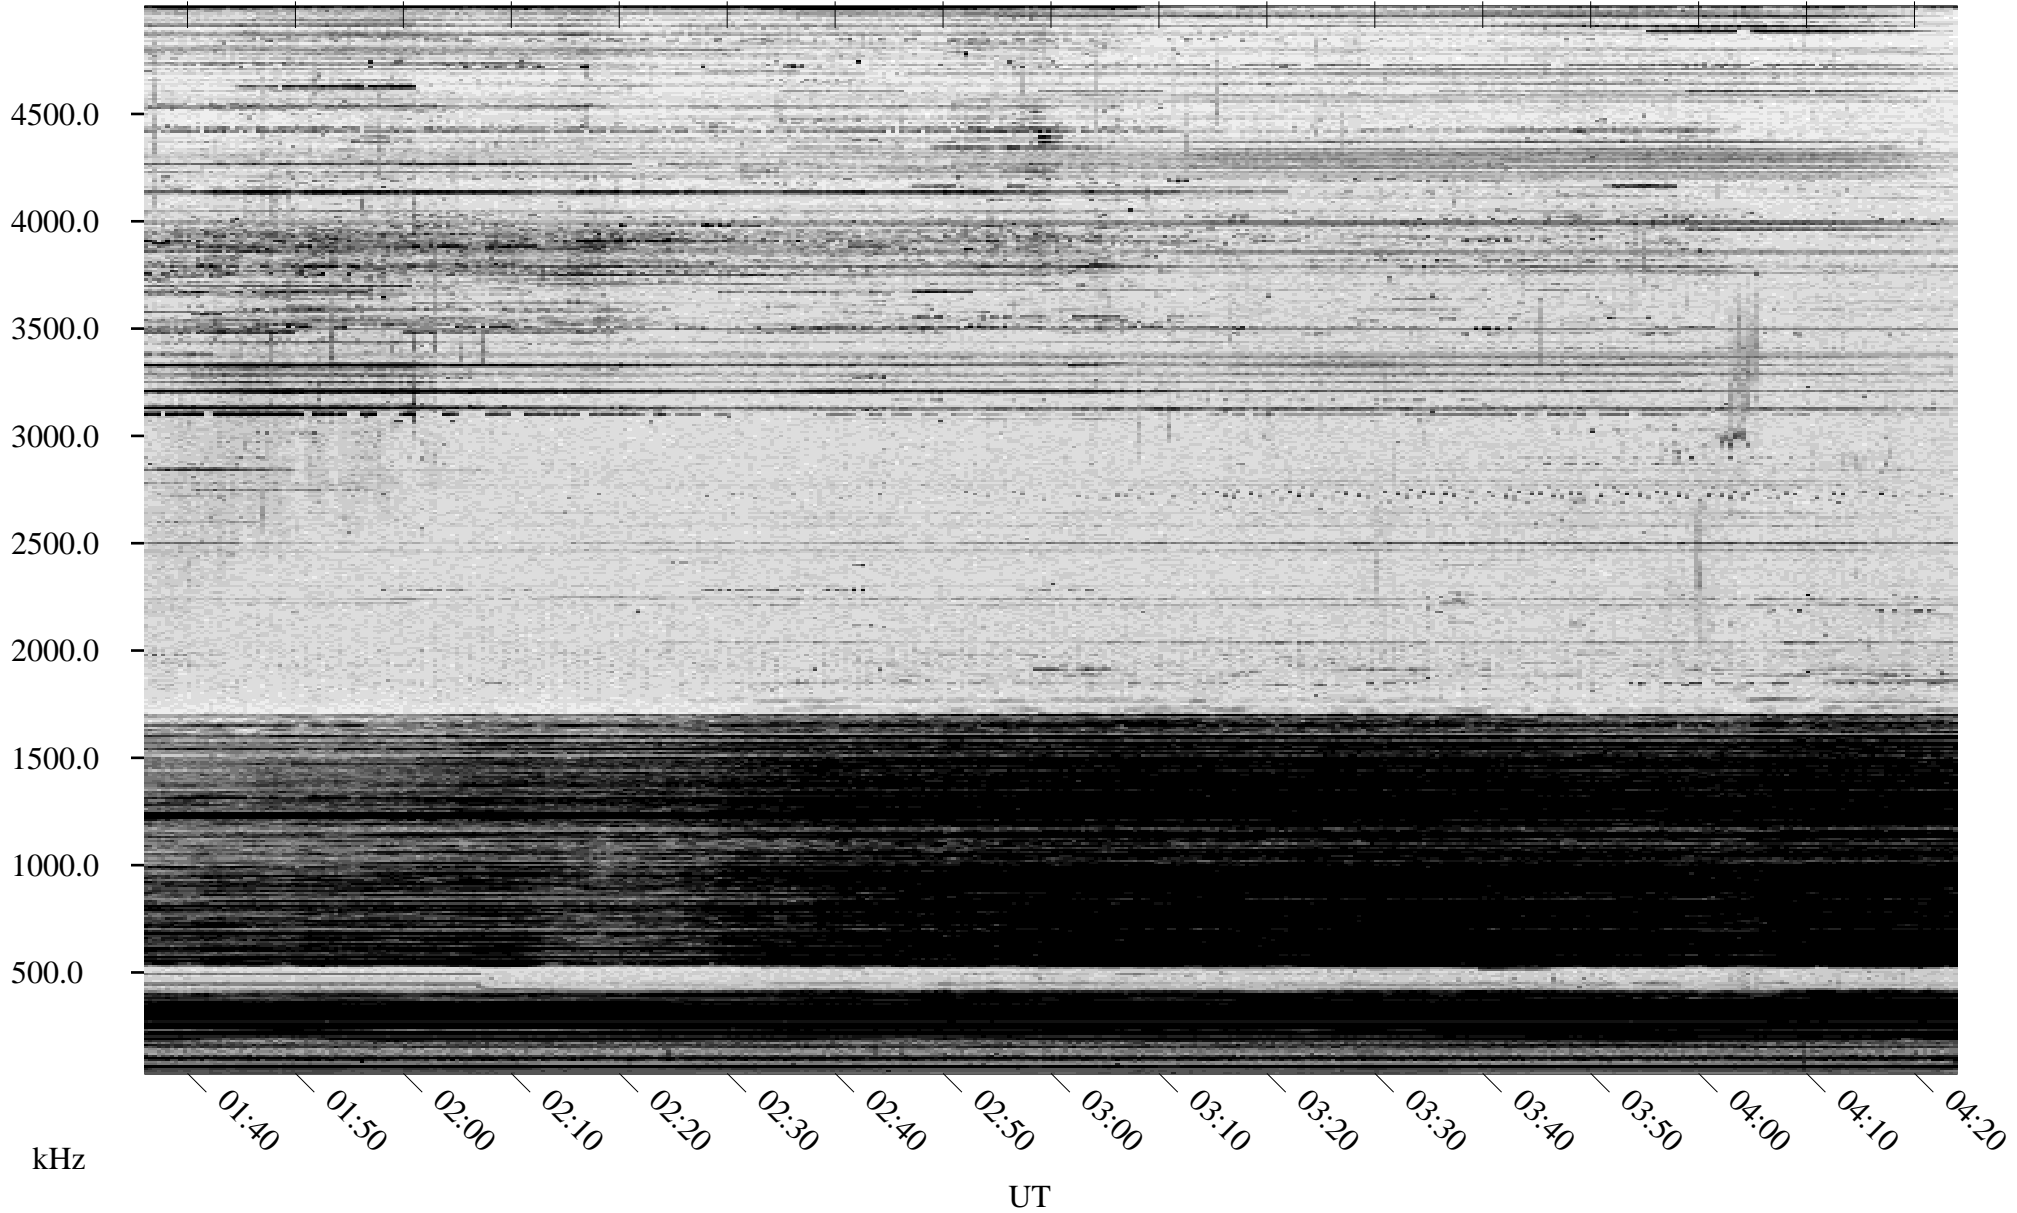

12/17/2004 Churchill, Manitoba

Linear Scale Black = 161 White = 15

ch04352l.r00m max_12

Page 1

12/17/2004 Churchill, Manitoba

Linear Scale Black = 161 White = 15

ch04352l.r00m max_12

Page 2

12/18/2004 Churchill, Manitoba

Linear Scale Black = 161 White = 15

ch04352l.r00m max_12

Page 3

12/18/2004 Churchill, Manitoba

Linear Scale Black = 161 White = 15

ch04352l.r00m max_12

Page 4

12/18/2004 Churchill, Manitoba

Linear Scale Black = 161 White = 15

ch04352l.r00m max_12

Page 5

12/18/2004 Churchill, Manitoba

Linear Scale Black = 161 White = 15

ch04352l.r00m max_12

Page 6

12/18/2004 Churchill, Manitoba

Linear Scale Black = 161 White = 15

ch04352l.r00m max_12

Page 7

12/18/2004 Churchill, Manitoba

Linear Scale Black = 161 White = 15

ch04352l.r00m max_12