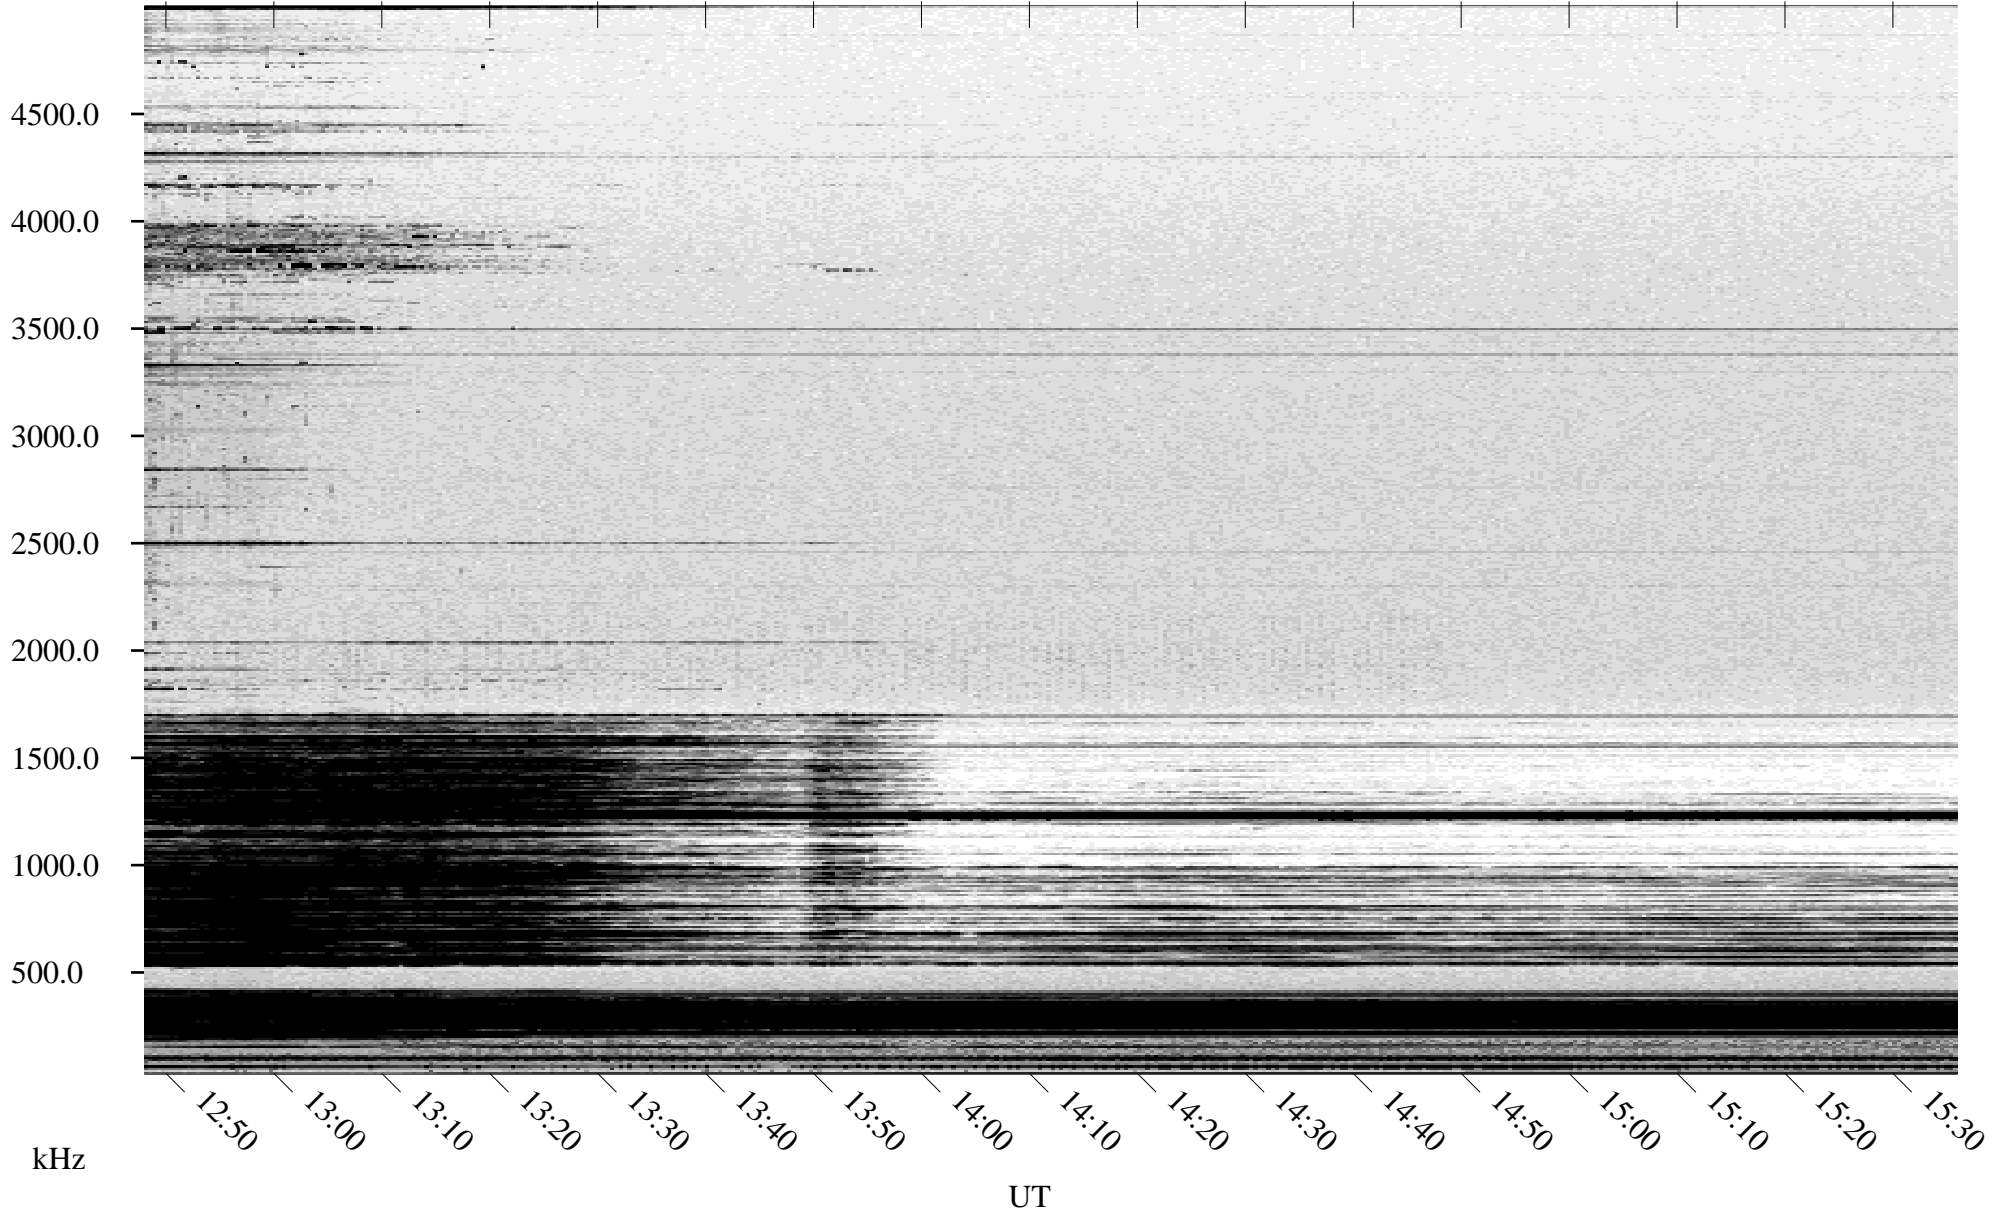

12/17/2004 Churchill, Manitoba

Linear Scale Black = 161 White = 15

ch04352l.r00m max_12

Page 1

12/17/2004 Churchill, Manitoba

Linear Scale Black = 161 White = 15

ch04352l.r00m max_12

Page 2

12/18/2004 Churchill, Manitoba

Linear Scale Black = 161 White = 15

ch04352l.r00m max_12

Page 3

12/18/2004 Churchill, Manitoba

Linear Scale Black = 161 White = 15

ch04352l.r00m max_12

Page 4

12/18/2004 Churchill, Manitoba

Linear Scale Black = 161 White = 15

ch04352l.r00m max_12

Page 5

12/18/2004 Churchill, Manitoba

Linear Scale Black = 161 White = 15

ch04352l.r00m max_12

Page 6

12/18/2004 Churchill, Manitoba

Linear Scale Black = 161 White = 15

ch04352l.r00m max_12

Page 7

12/18/2004 Churchill, Manitoba

Linear Scale Black = 161 White = 15

ch04352l.r00m max_12