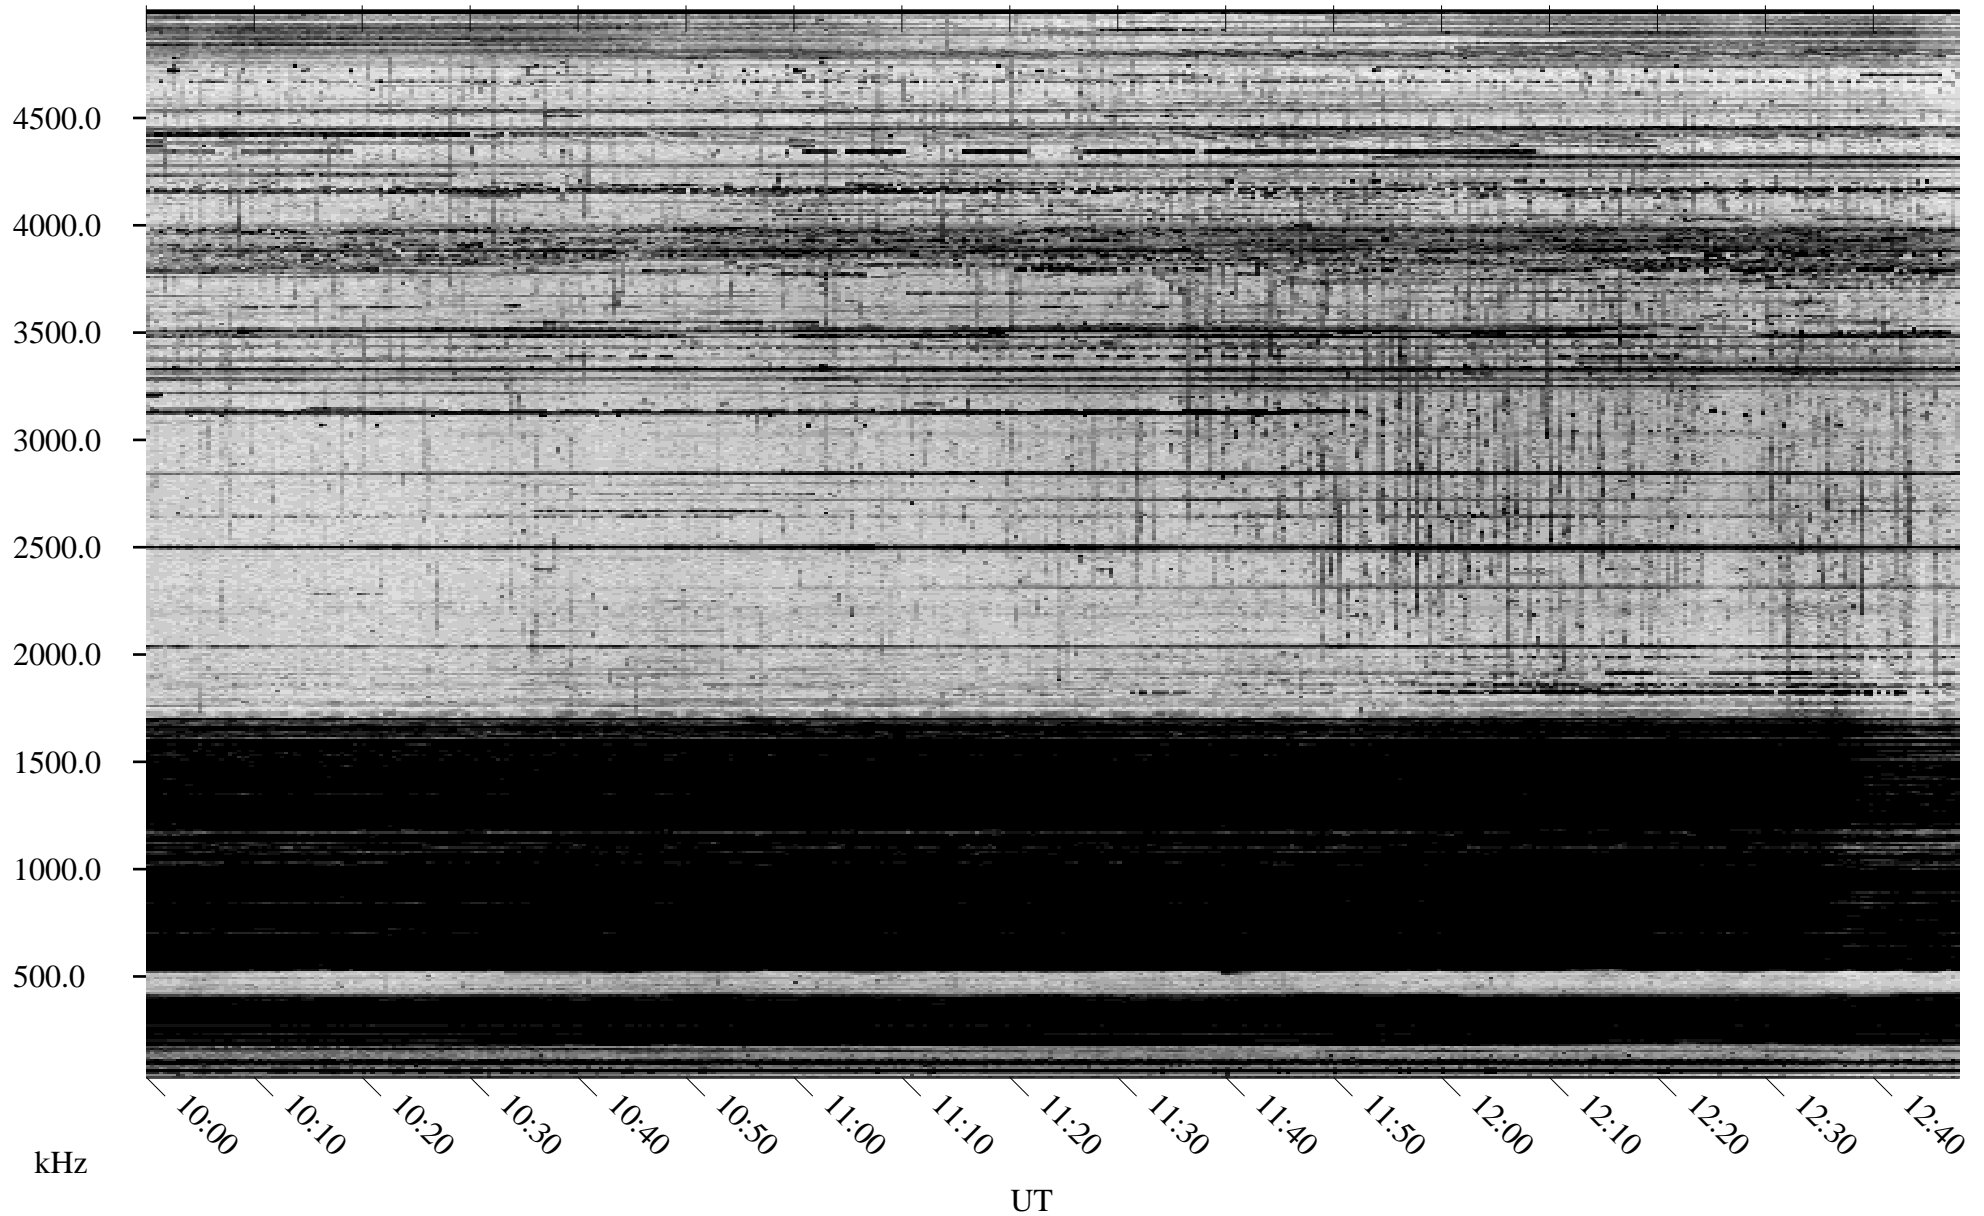

12/17/2004 Churchill, Manitoba

Linear Scale Black = 161 White = 15

ch04352l.r00m max_12

Page 1

12/17/2004 Churchill, Manitoba

Linear Scale Black = 161 White = 15

ch04352l.r00m max_12

Page 2

12/18/2004 Churchill, Manitoba

Linear Scale Black = 161 White = 15

ch04352l.r00m max_12

Page 3

12/18/2004 Churchill, Manitoba

Linear Scale Black = 161 White = 15

ch04352l.r00m max_12

Page 4

12/18/2004 Churchill, Manitoba

Linear Scale Black = 161 White = 15

ch04352l.r00m max_12

Page 5

12/18/2004 Churchill, Manitoba

Linear Scale Black = 161 White = 15

ch04352l.r00m max_12

Page 6

12/18/2004 Churchill, Manitoba

Linear Scale Black = 161 White = 15

ch04352l.r00m max_12

Page 7

12/18/2004 Churchill, Manitoba

Linear Scale Black = 161 White = 15

ch04352l.r00m max_12