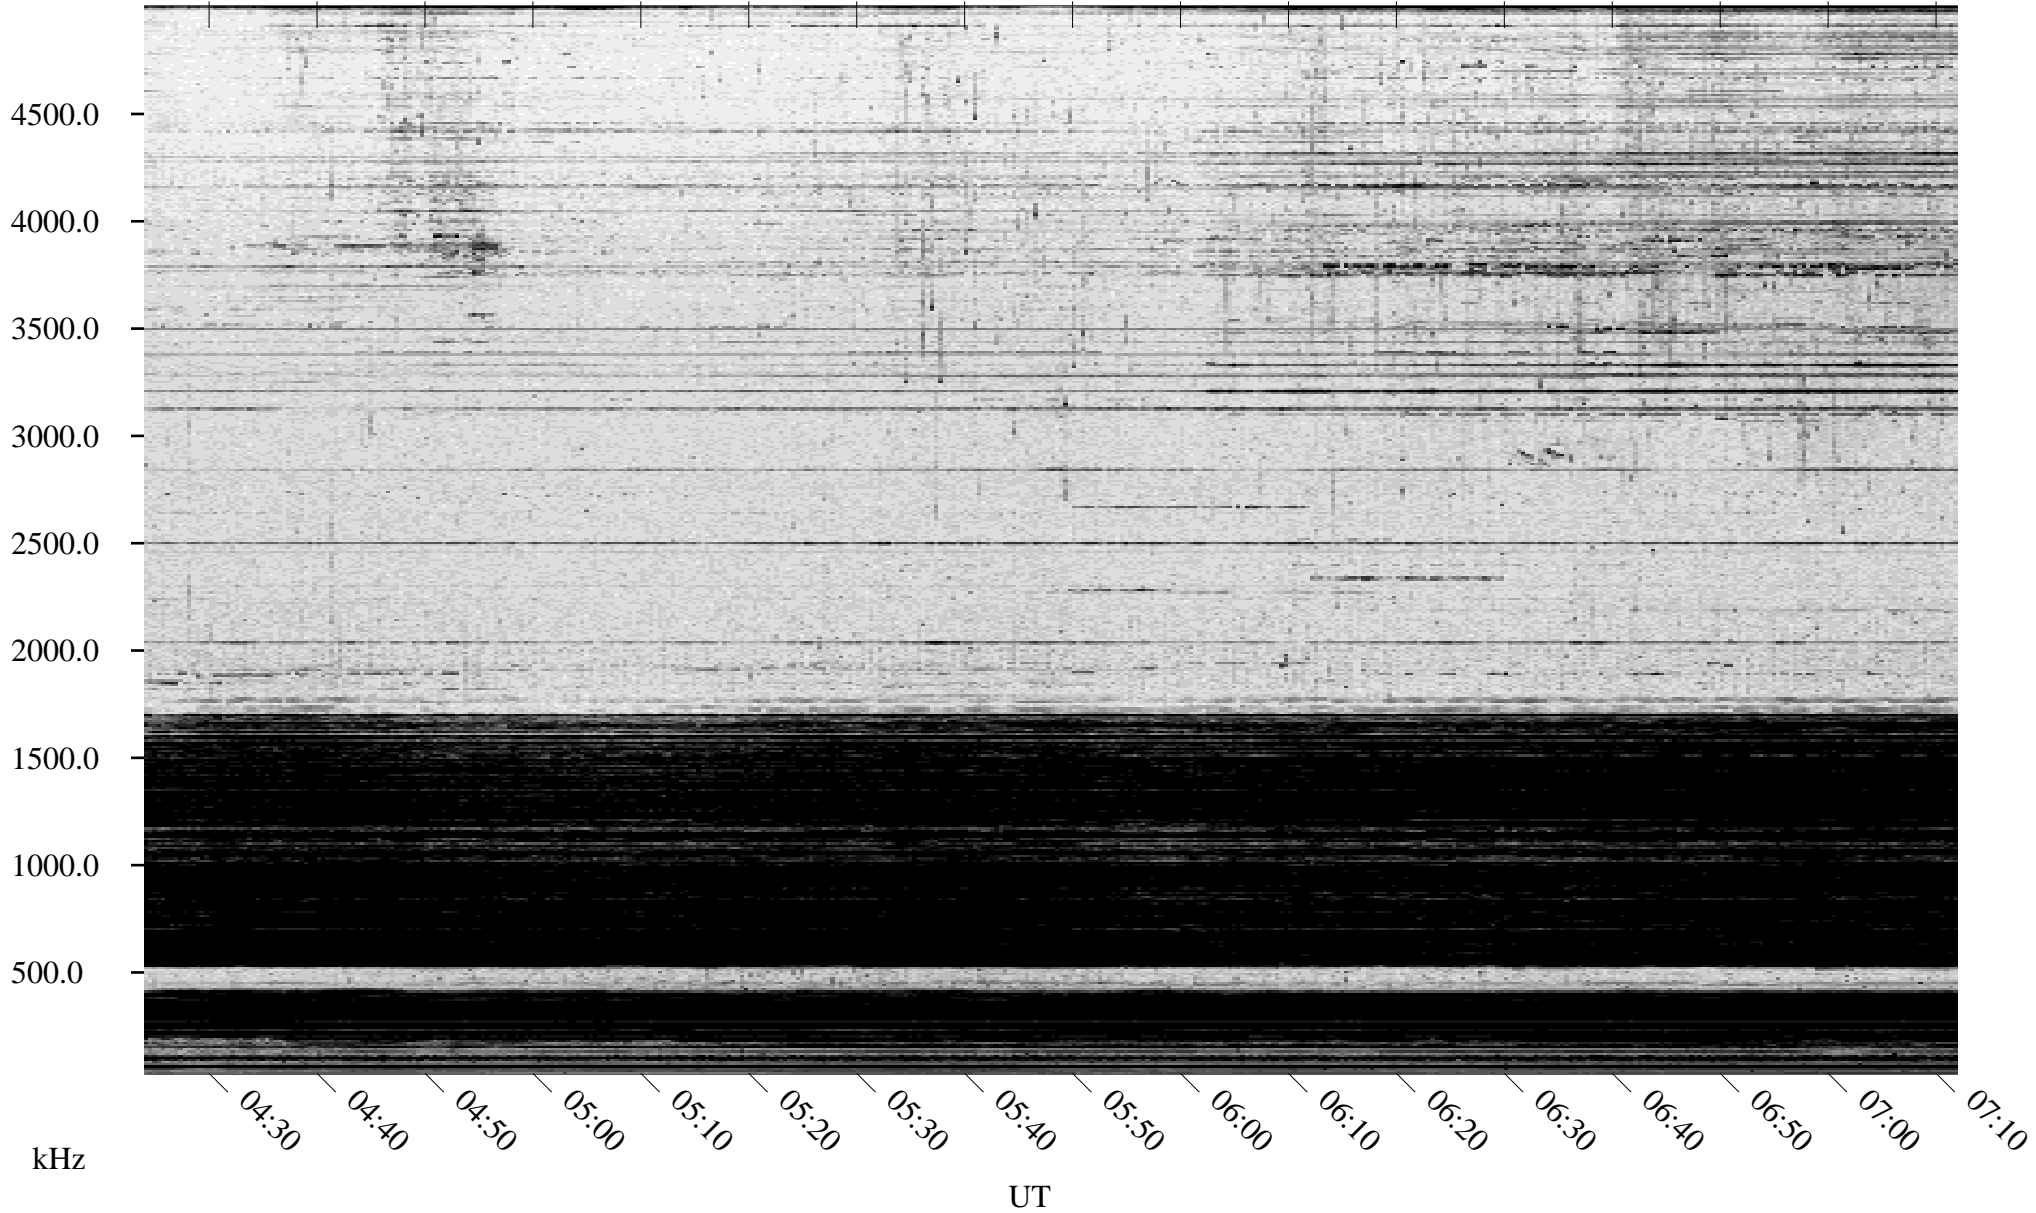

12/17/2004 Churchill, Manitoba

Linear Scale Black = 161 White = 15

ch04352l.r00m max_12

Page 1

12/17/2004 Churchill, Manitoba

Linear Scale Black = 161 White = 15

ch04352l.r00m max_12

Page 2

12/18/2004 Churchill, Manitoba

Linear Scale Black = 161 White = 15

ch04352l.r00m max_12

Page 3

12/18/2004 Churchill, Manitoba

Linear Scale Black = 161 White = 15

ch04352l.r00m max_12

Page 4

12/18/2004 Churchill, Manitoba

Linear Scale Black = 161 White = 15

ch04352l.r00m max_12

Page 5

12/18/2004 Churchill, Manitoba

Linear Scale Black = 161 White = 15

ch04352l.r00m max_12

Page 6

12/18/2004 Churchill, Manitoba

Linear Scale Black = 161 White = 15

ch04352l.r00m max_12

Page 7

12/18/2004 Churchill, Manitoba

Linear Scale Black = 161 White = 15

ch04352l.r00m max_12