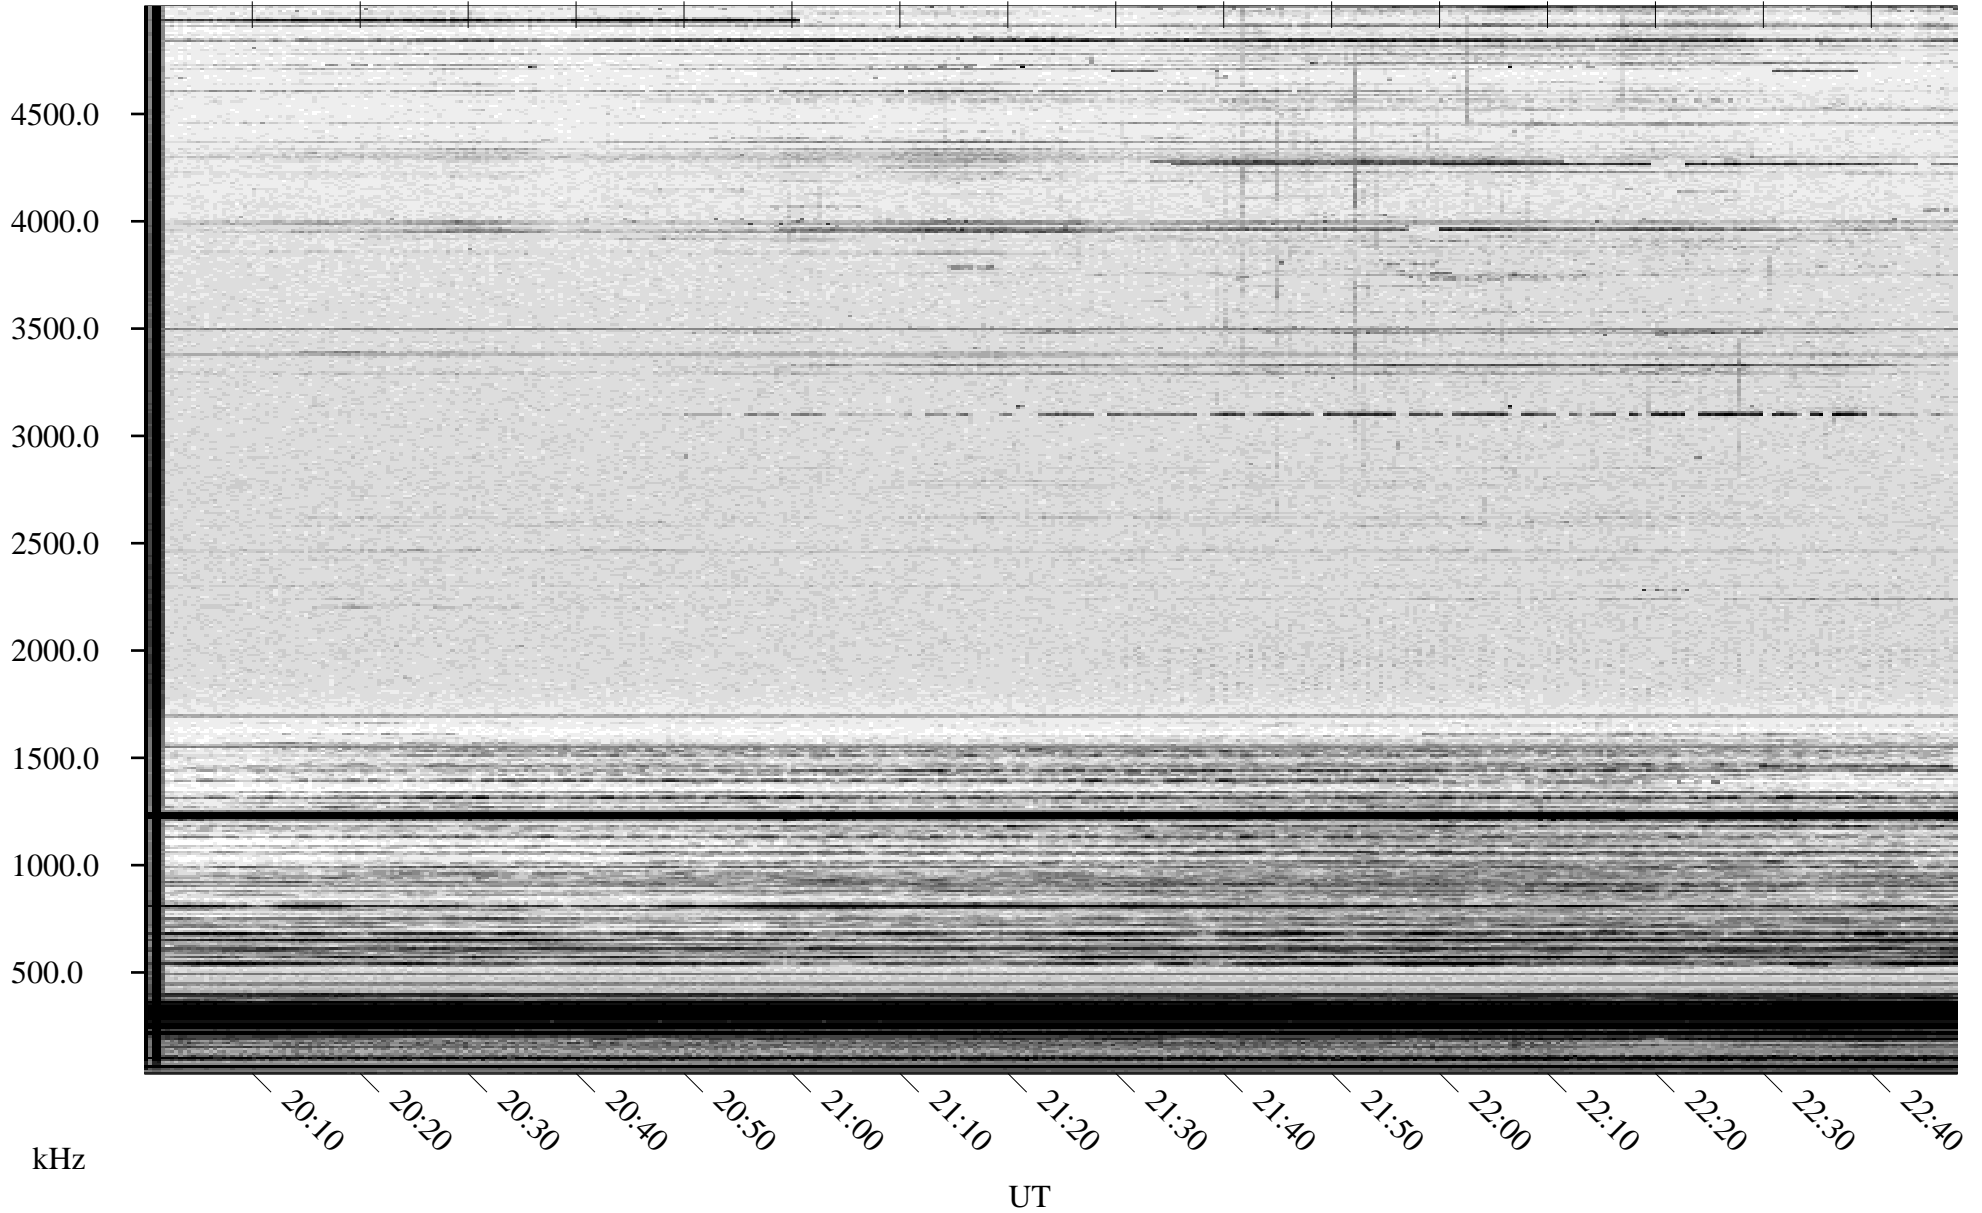

12/17/2004 Churchill, Manitoba

Linear Scale Black = 161 White = 15

ch04352l.r00m max_12

Page 1

12/17/2004 Churchill, Manitoba

Linear Scale Black = 161 White = 15

ch04352l.r00m max_12

Page 2

12/18/2004 Churchill, Manitoba

Linear Scale Black = 161 White = 15

ch04352l.r00m max_12

Page 3

12/18/2004 Churchill, Manitoba

Linear Scale Black = 161 White = 15

ch04352l.r00m max_12

Page 4

12/18/2004 Churchill, Manitoba

Linear Scale Black = 161 White = 15

ch04352l.r00m max_12

Page 5

12/18/2004 Churchill, Manitoba

Linear Scale Black = 161 White = 15

ch04352l.r00m max_12

Page 6

12/18/2004 Churchill, Manitoba

Linear Scale Black = 161 White = 15

ch04352l.r00m max_12

Page 7

12/18/2004 Churchill, Manitoba

Linear Scale Black = 161 White = 15

ch04352l.r00m max_12