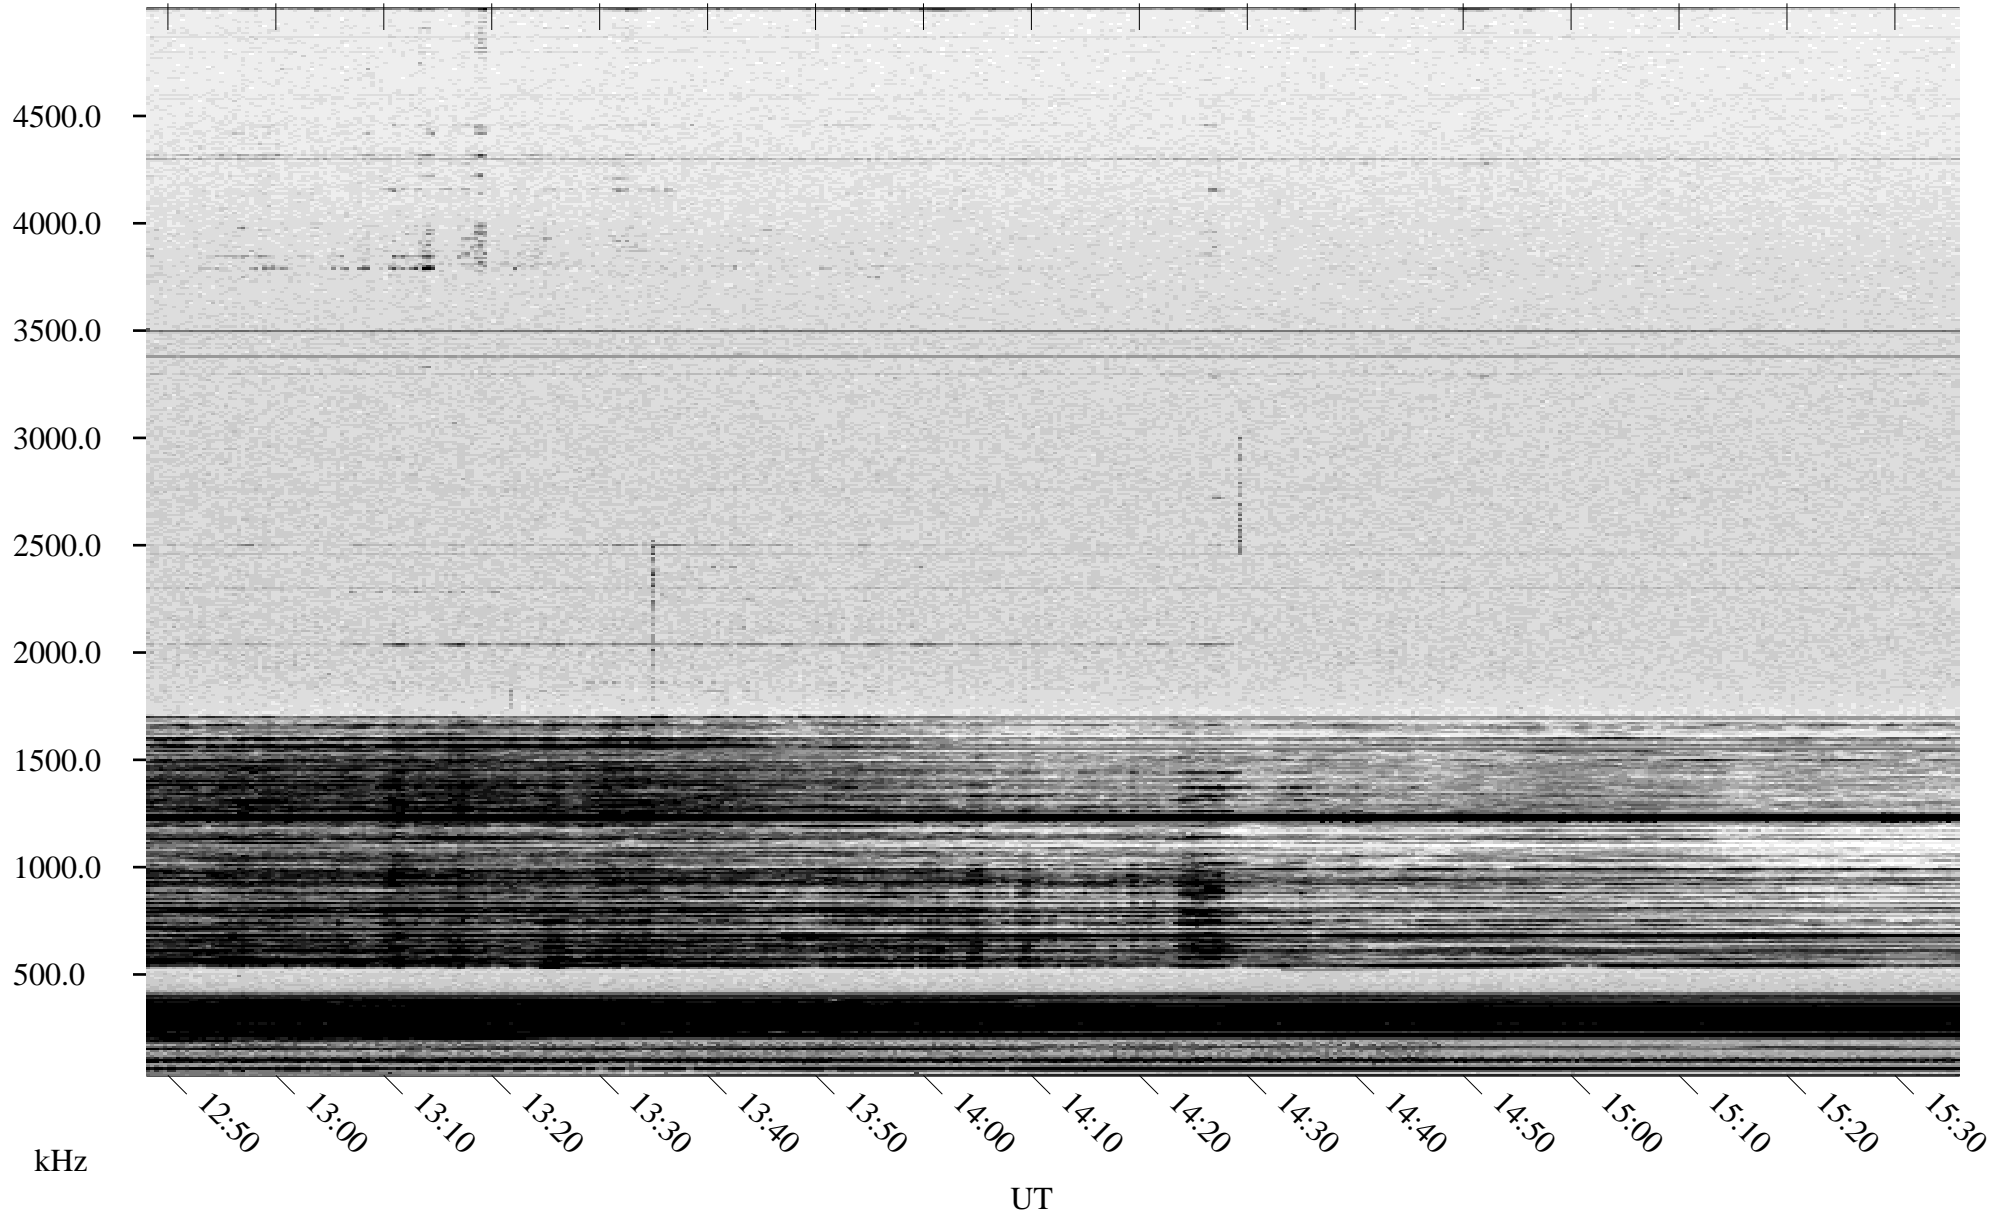

# 12/19/2004 Churchill, Manitoba

Linear Scale    Black = 161    White = 15

ch04353l.r00m max\_12

Page 5

# 12/19/2004 Churchill, Manitoba

Linear Scale    Black = 161    White = 15

ch04353l.r00m max\_12

Page 6

# 12/19/2004 Churchill, Manitoba

Linear Scale    Black = 161    White = 15

ch04353l.r00m max\_12

Page 7

# 12/19/2004 Churchill, Manitoba

Linear Scale    Black = 161    White = 15

ch04353l.r00m max\_12