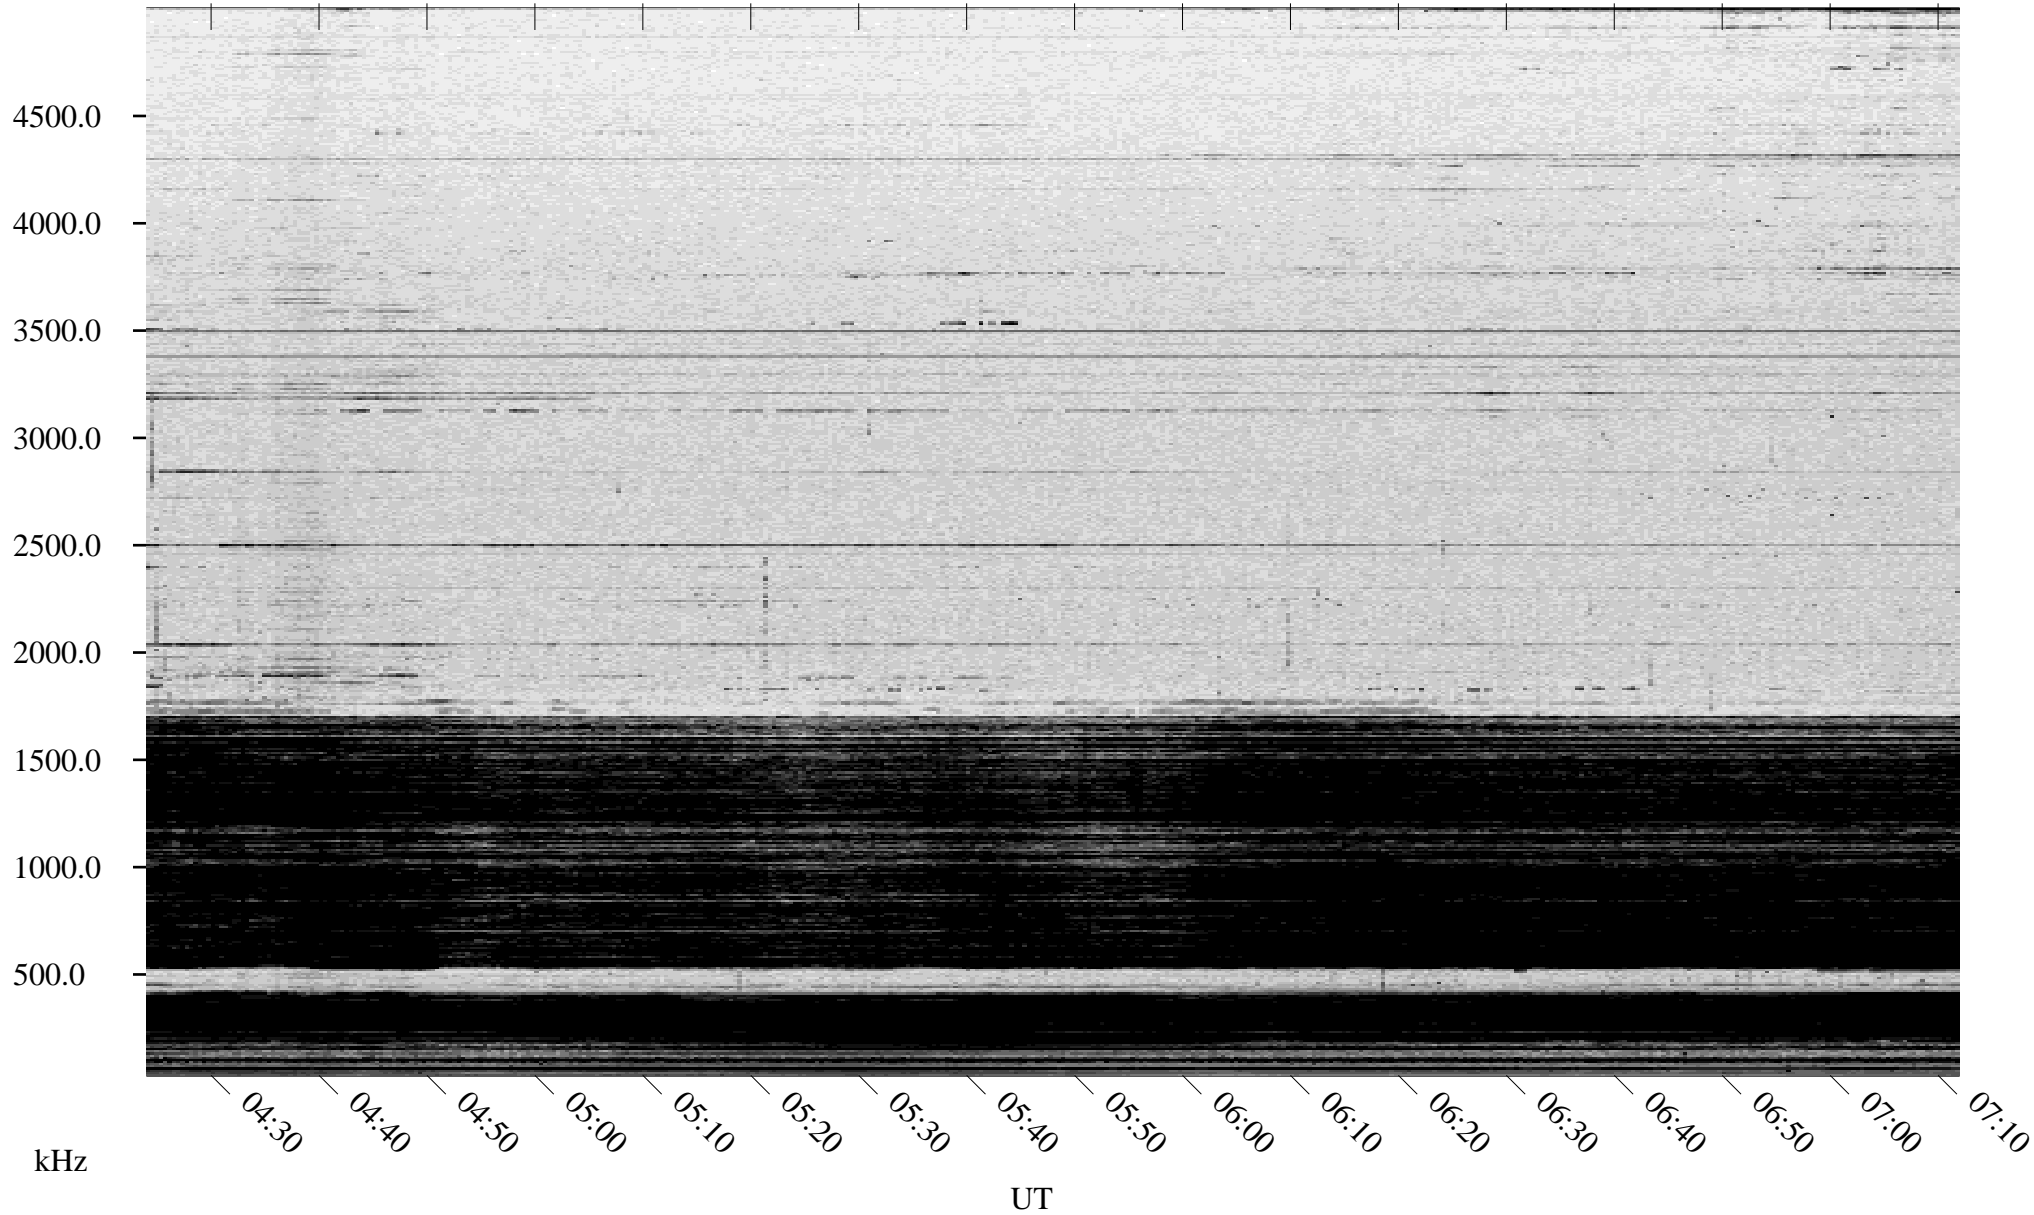

# 12/18/2004 Churchill, Manitoba

Linear Scale Black = 161 White = 15

ch04353l.r00m max\_12

Page 1

# 12/18/2004 Churchill, Manitoba

Linear Scale    Black = 161    White = 15

ch04353l.r00m max\_12

Page 2

# 12/19/2004 Churchill, Manitoba

Linear Scale    Black = 161    White = 15

ch04353l.r00m max\_12

Page 3

# 12/19/2004 Churchill, Manitoba

Linear Scale    Black = 161    White = 15

ch04353l.r00m max\_12

Page 4