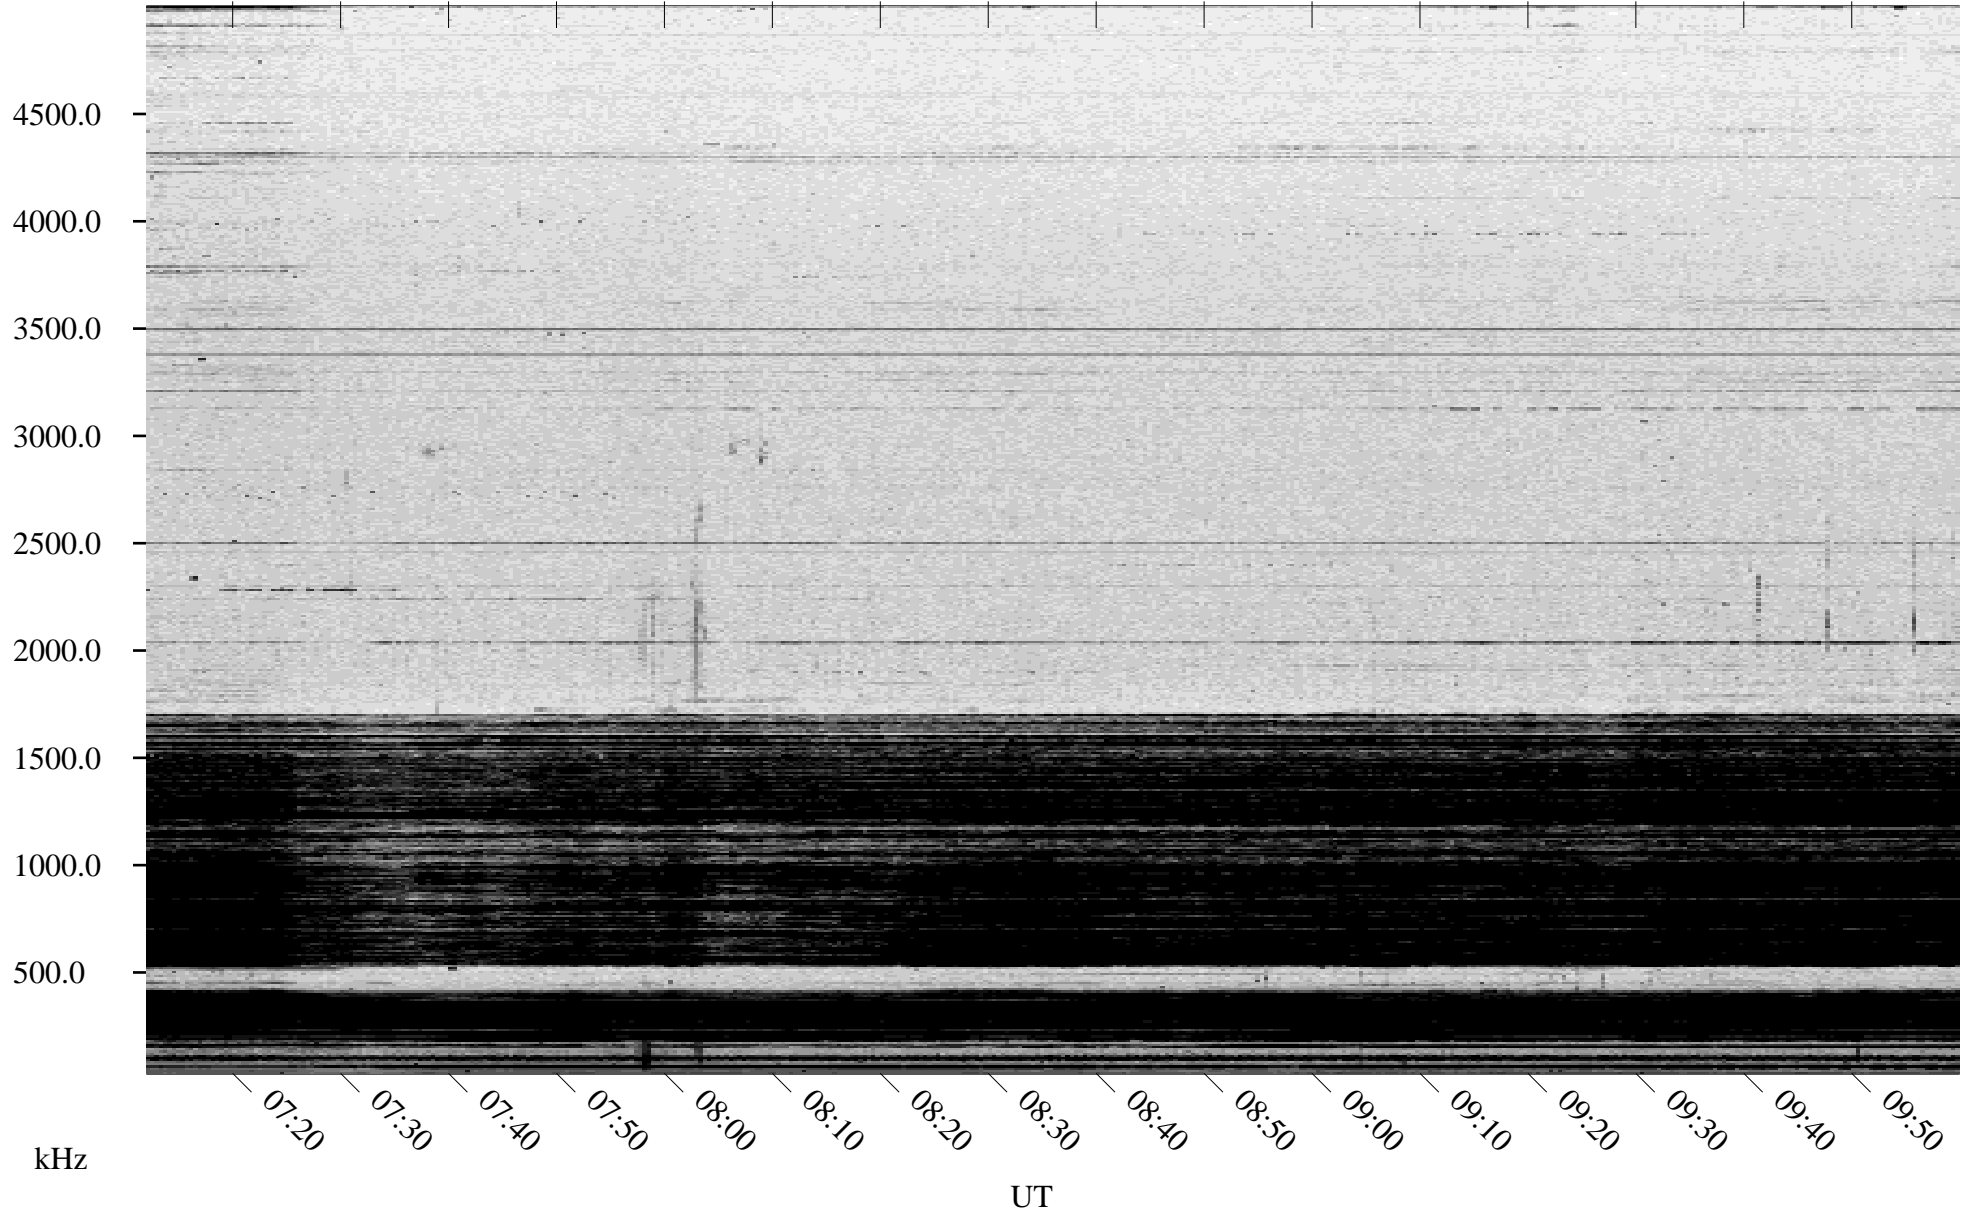

# 12/18/2004 Churchill, Manitoba

Linear Scale Black = 161 White = 15

ch04353l.r00m max\_12

Page 1

# 12/18/2004 Churchill, Manitoba

Linear Scale    Black = 161    White = 15

ch04353l.r00m max\_12

Page 2

# 12/19/2004 Churchill, Manitoba

Linear Scale    Black = 161    White = 15

ch04353l.r00m max\_12

Page 4

# 12/19/2004 Churchill, Manitoba

Linear Scale    Black = 161    White = 15

ch04353l.r00m max\_12

Page 5