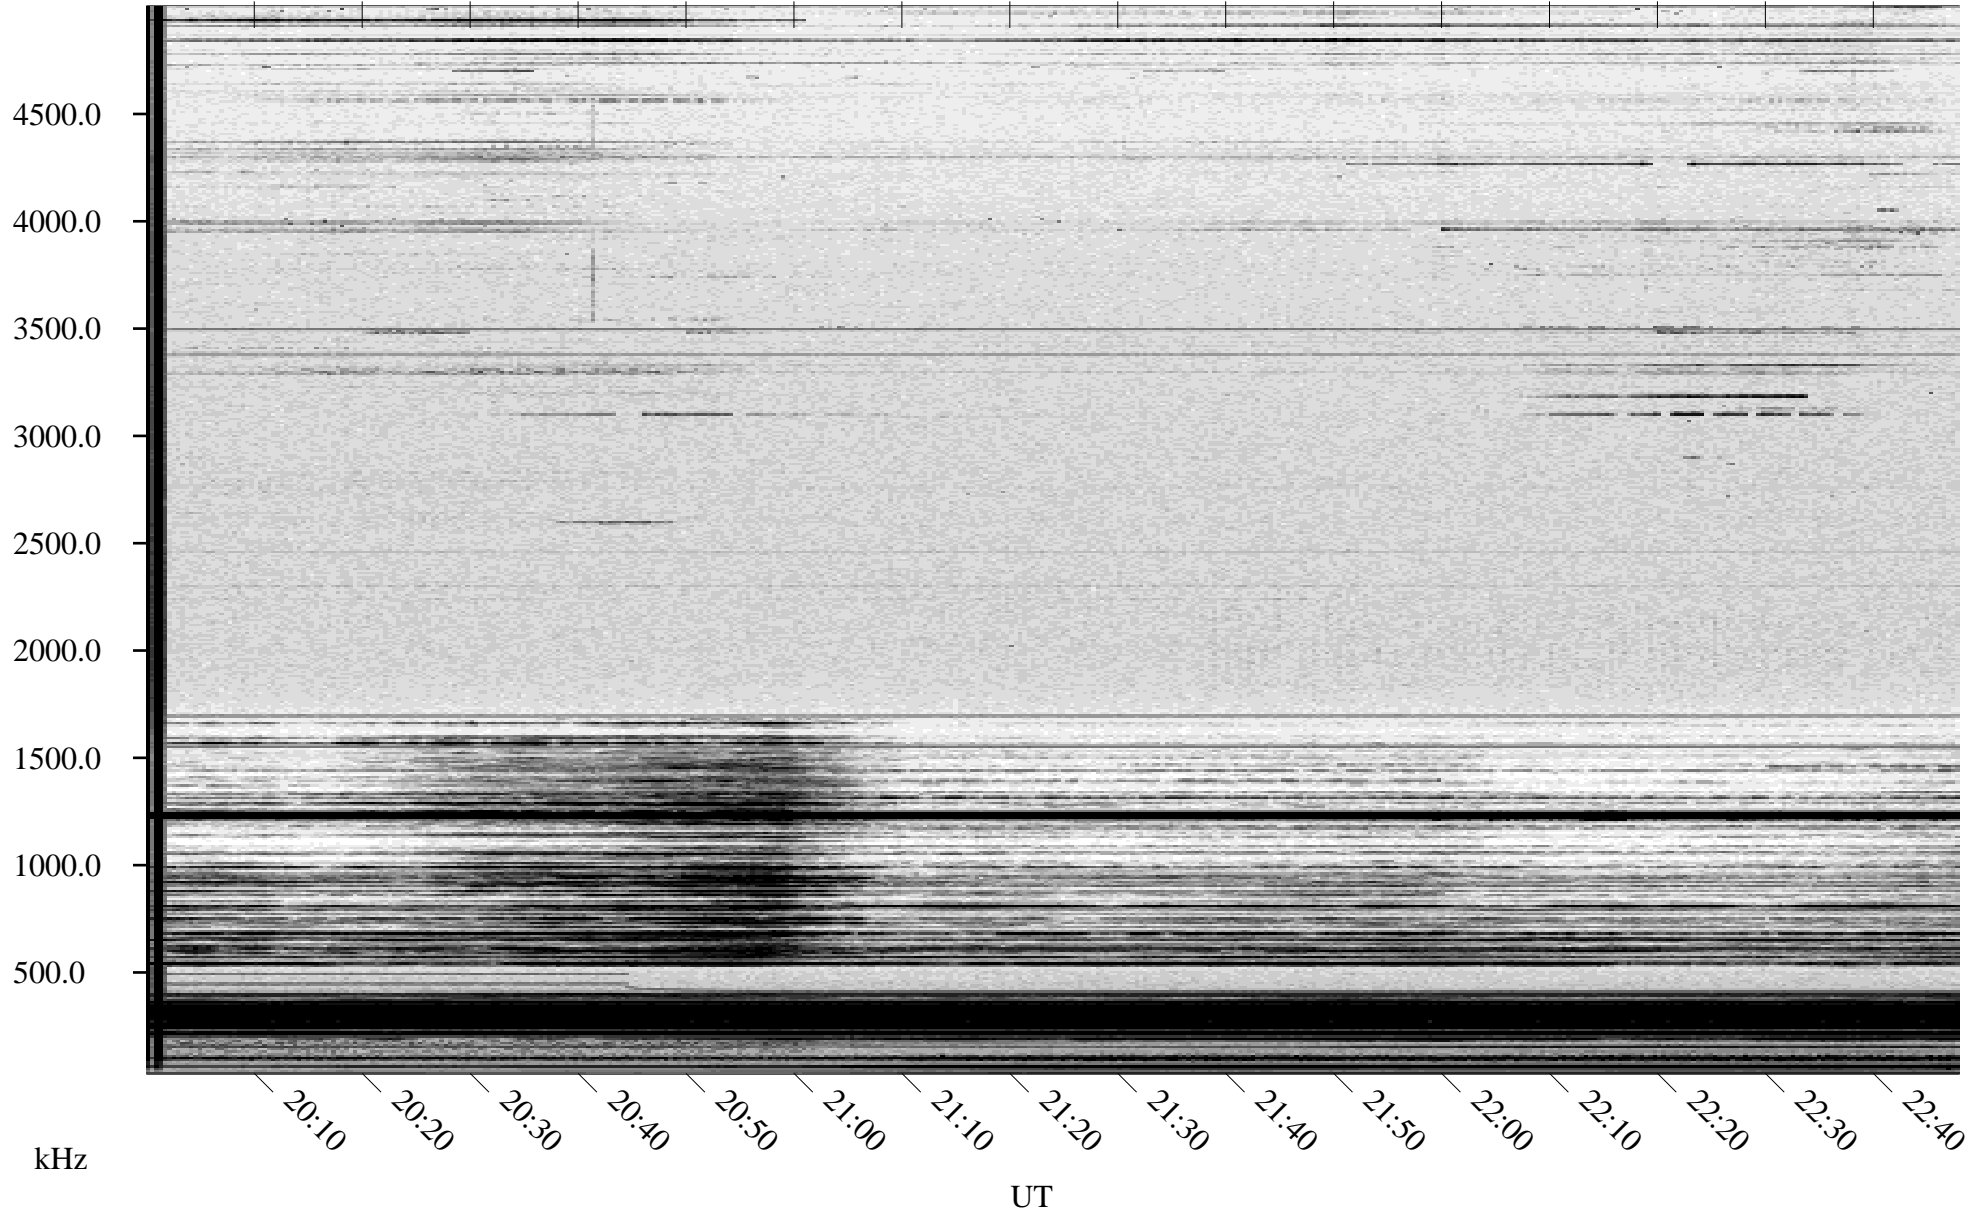

# 12/18/2004 Churchill, Manitoba

Linear Scale Black = 161 White = 15

ch04353l.r00m max\_12

Page 1

# 12/18/2004 Churchill, Manitoba

Linear Scale    Black = 161    White = 15

ch04353l.r00m max\_12

Page 2

# 12/19/2004 Churchill, Manitoba

Linear Scale    Black = 161    White = 15

ch04353l.r00m max\_12

Page 3

# 12/19/2004 Churchill, Manitoba

Linear Scale    Black = 161    White = 15

ch04353l.r00m max\_12

Page 4