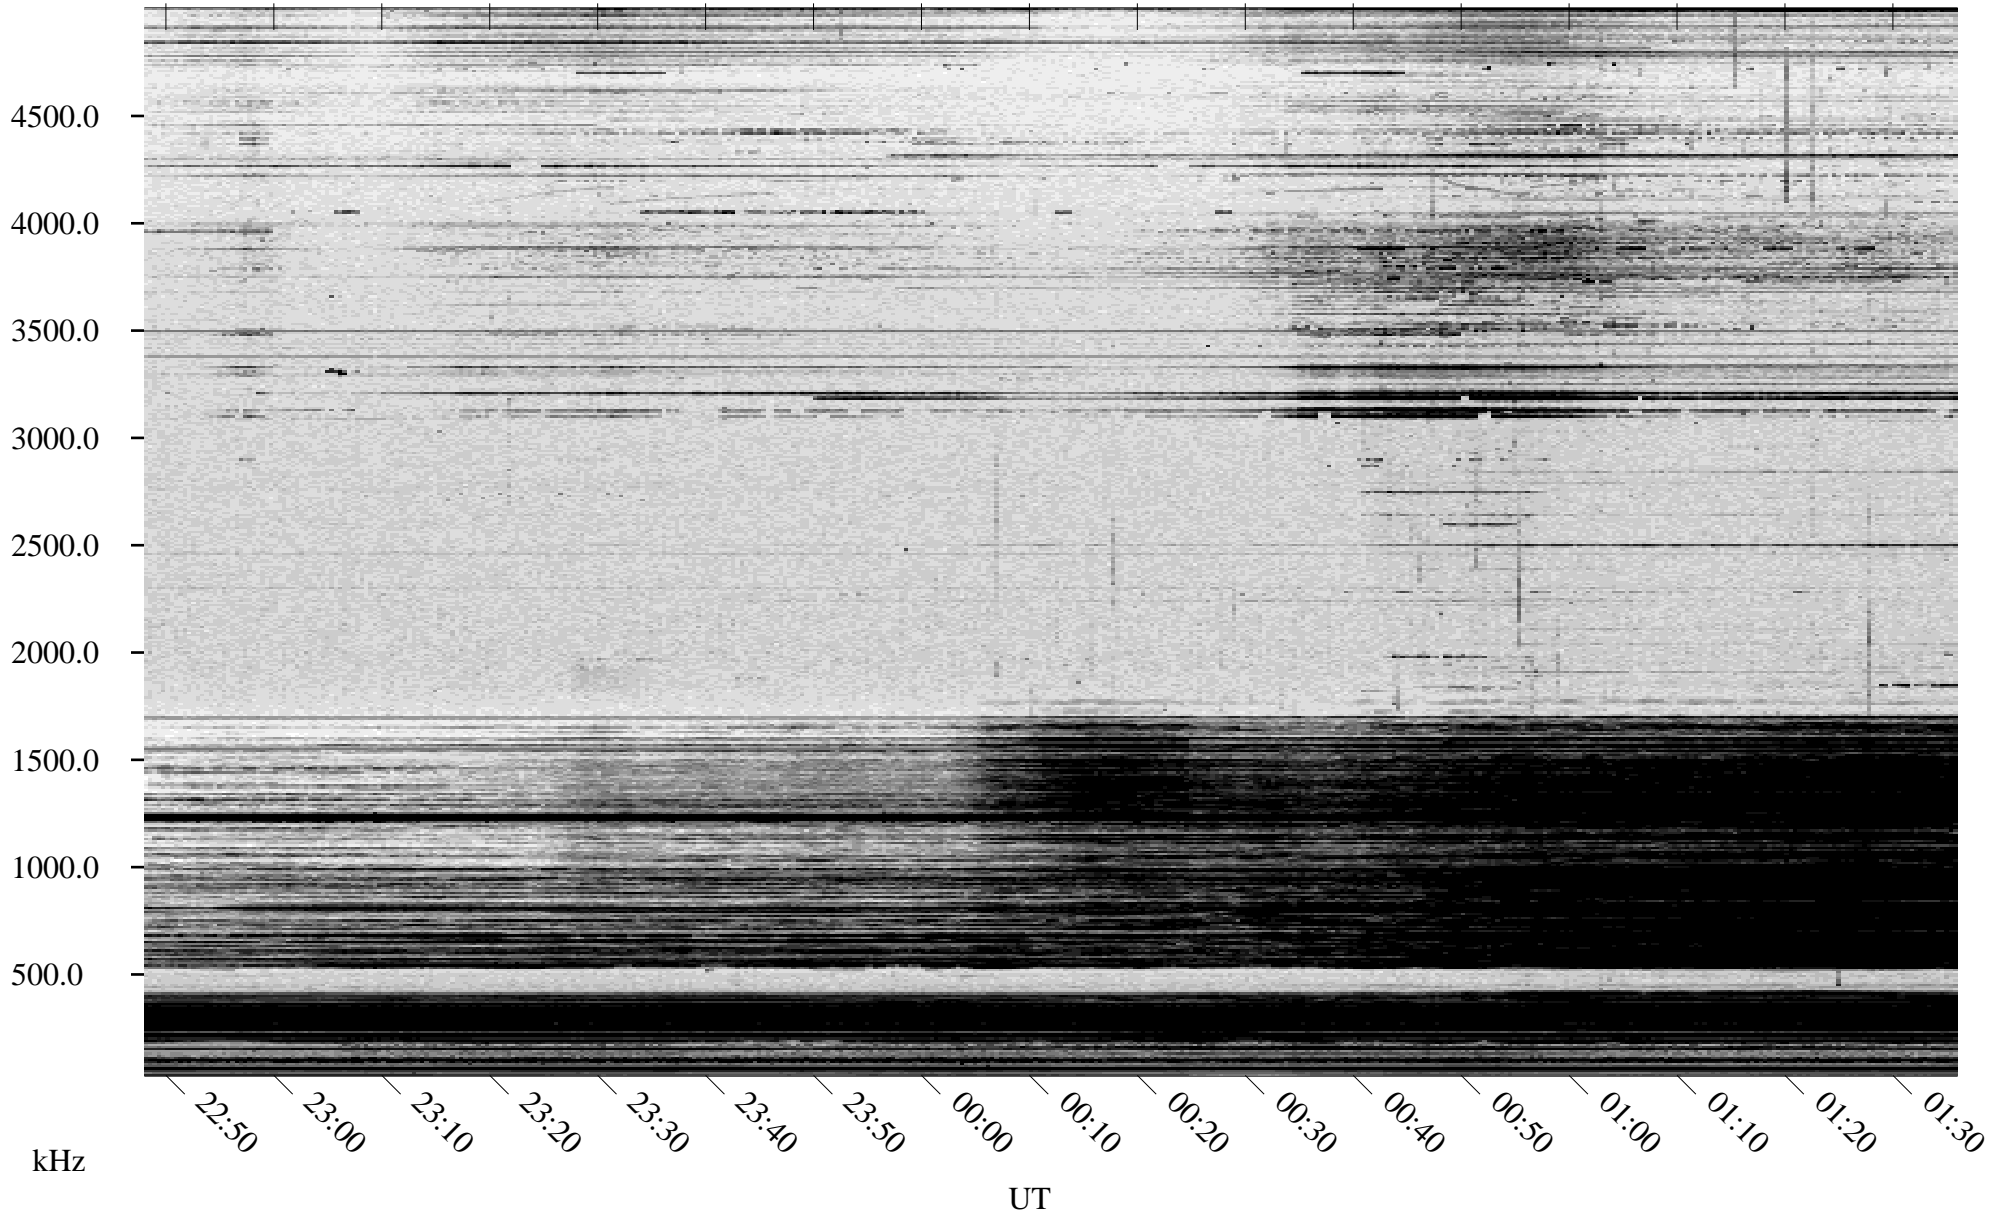

# 12/18/2004 Churchill, Manitoba

Linear Scale Black = 161 White = 15

ch04353l.r00m max\_12

Page 1

# 12/18/2004 Churchill, Manitoba

Linear Scale    Black = 161    White = 15

ch04353l.r00m max\_12

Page 2

# 12/19/2004 Churchill, Manitoba

Linear Scale    Black = 161    White = 15

ch04353l.r00m max\_12

Page 3

# 12/19/2004 Churchill, Manitoba

Linear Scale    Black = 161    White = 15

ch04353l.r00m max\_12

Page 4