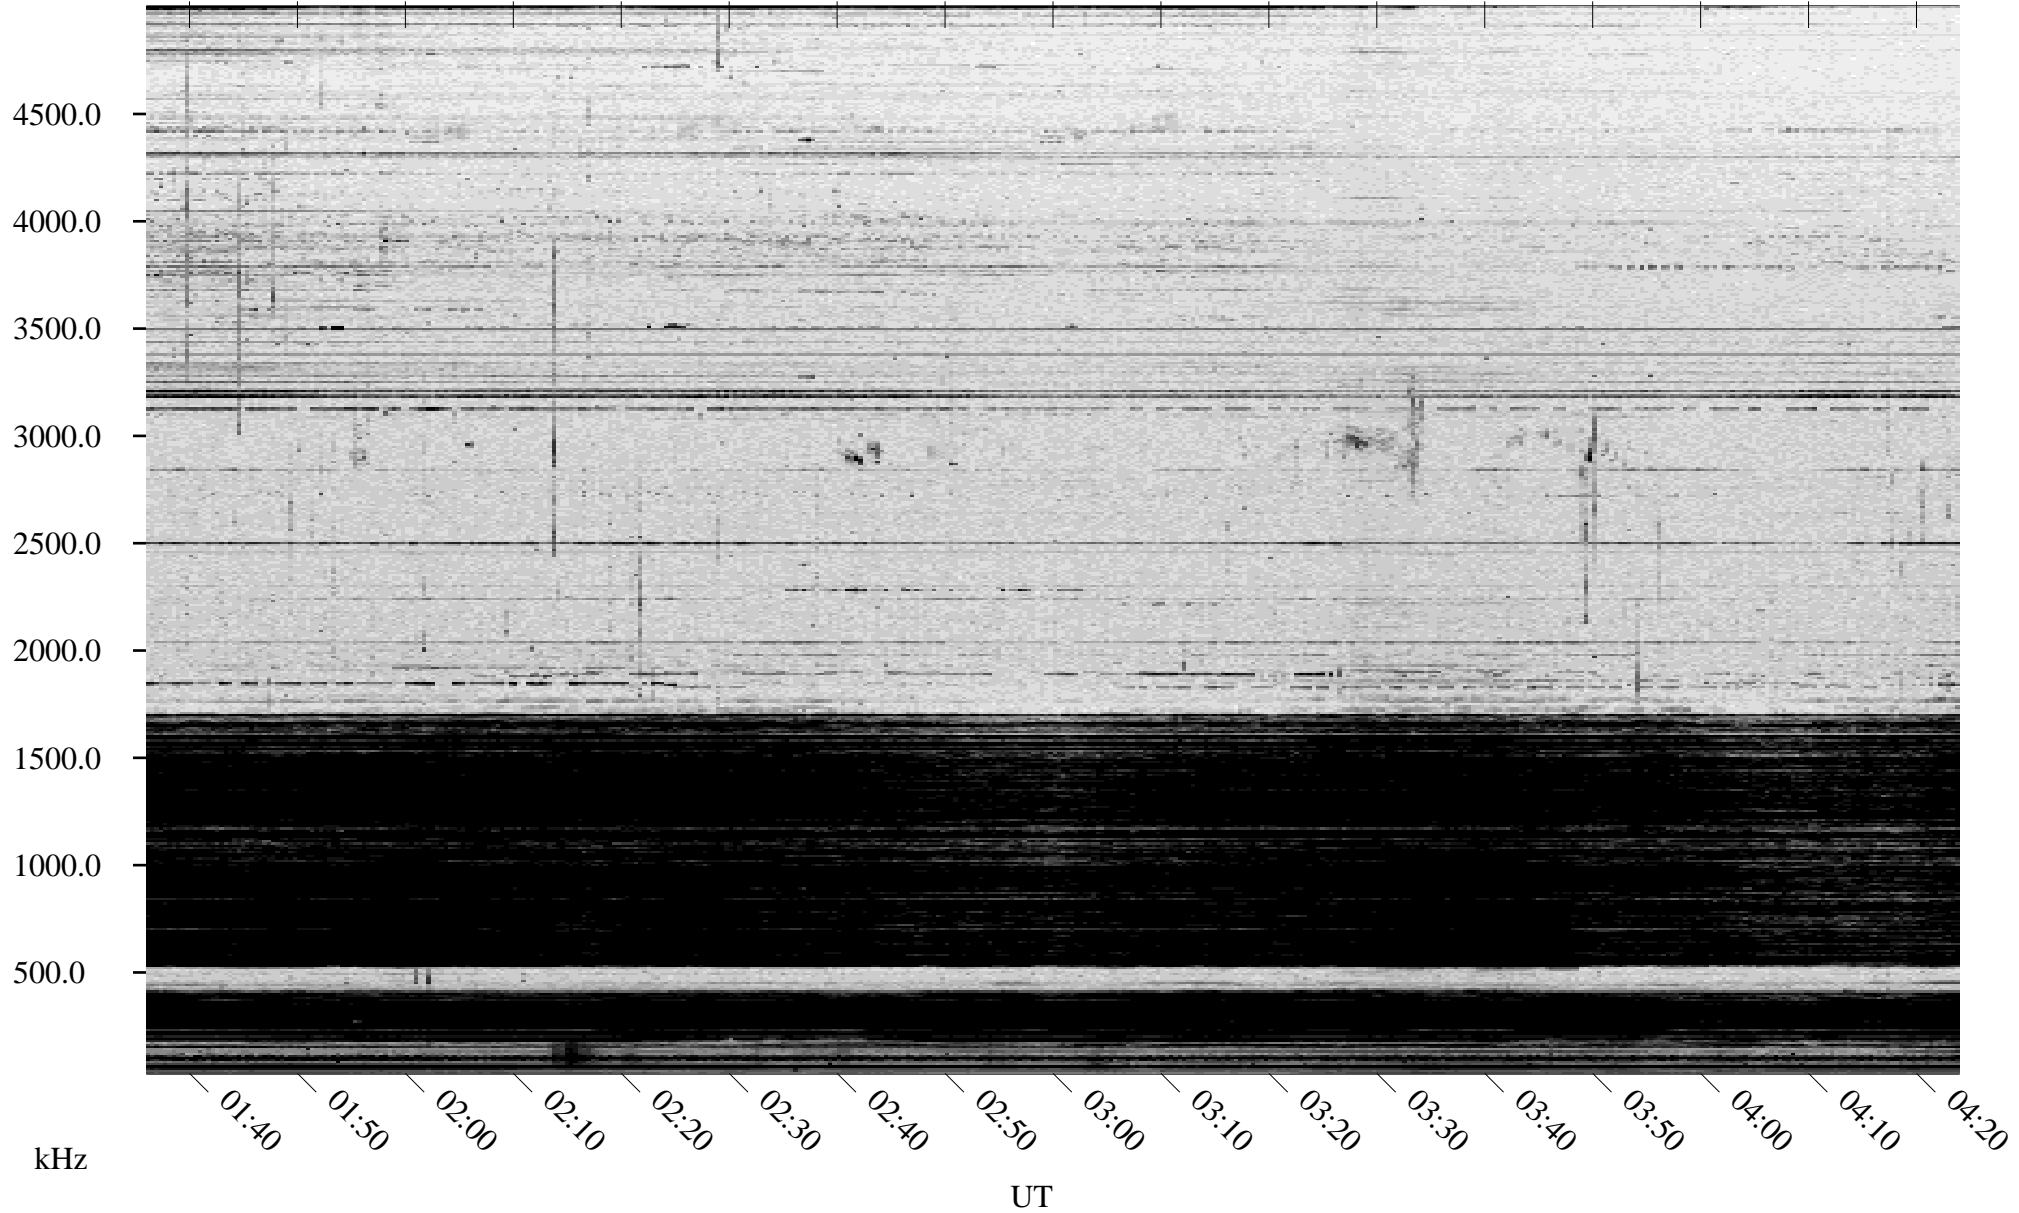

# 12/18/2004 Churchill, Manitoba

Linear Scale Black = 161 White = 15

ch04353l.r00m max\_12

Page 1

# 12/18/2004 Churchill, Manitoba

Linear Scale    Black = 161    White = 15

ch04353l.r00m max\_12

Page 2

# 12/19/2004 Churchill, Manitoba

Linear Scale    Black = 161    White = 15

ch04353l.r00m max\_12

Page 3

# 12/19/2004 Churchill, Manitoba

Linear Scale    Black = 161    White = 15

ch04353l.r00m max\_12

Page 4