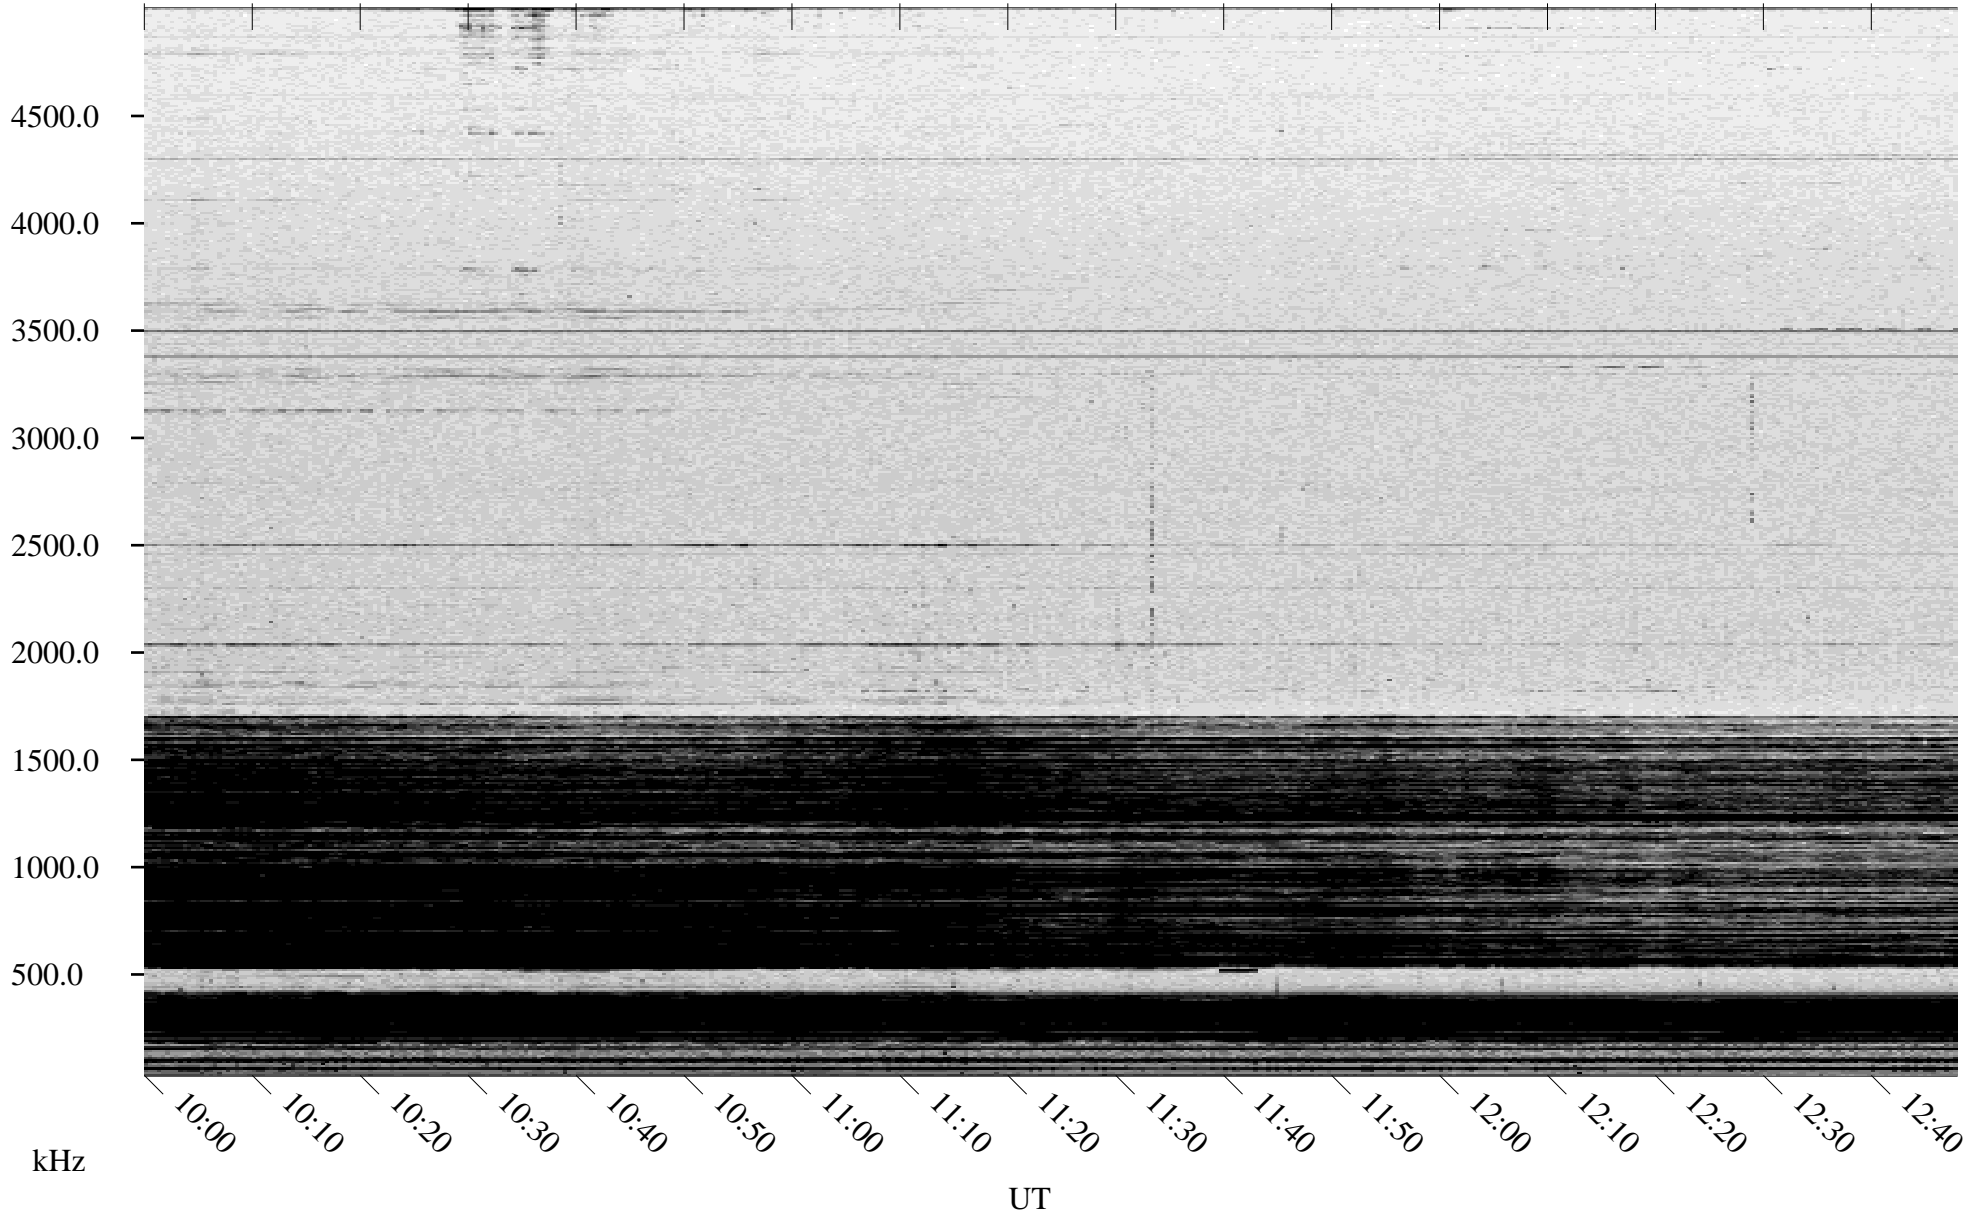

# 12/19/2004 Churchill, Manitoba

Linear Scale    Black = 161    White = 15

ch04353l.r00m max\_12

Page 5

# 12/19/2004 Churchill, Manitoba

Linear Scale    Black = 161    White = 15

ch04353l.r00m max\_12

Page 6

# 12/19/2004 Churchill, Manitoba

Linear Scale    Black = 161    White = 15

ch04353l.r00m max\_12

Page 7

# 12/19/2004 Churchill, Manitoba

Linear Scale    Black = 161    White = 15

ch04353l.r00m max\_12