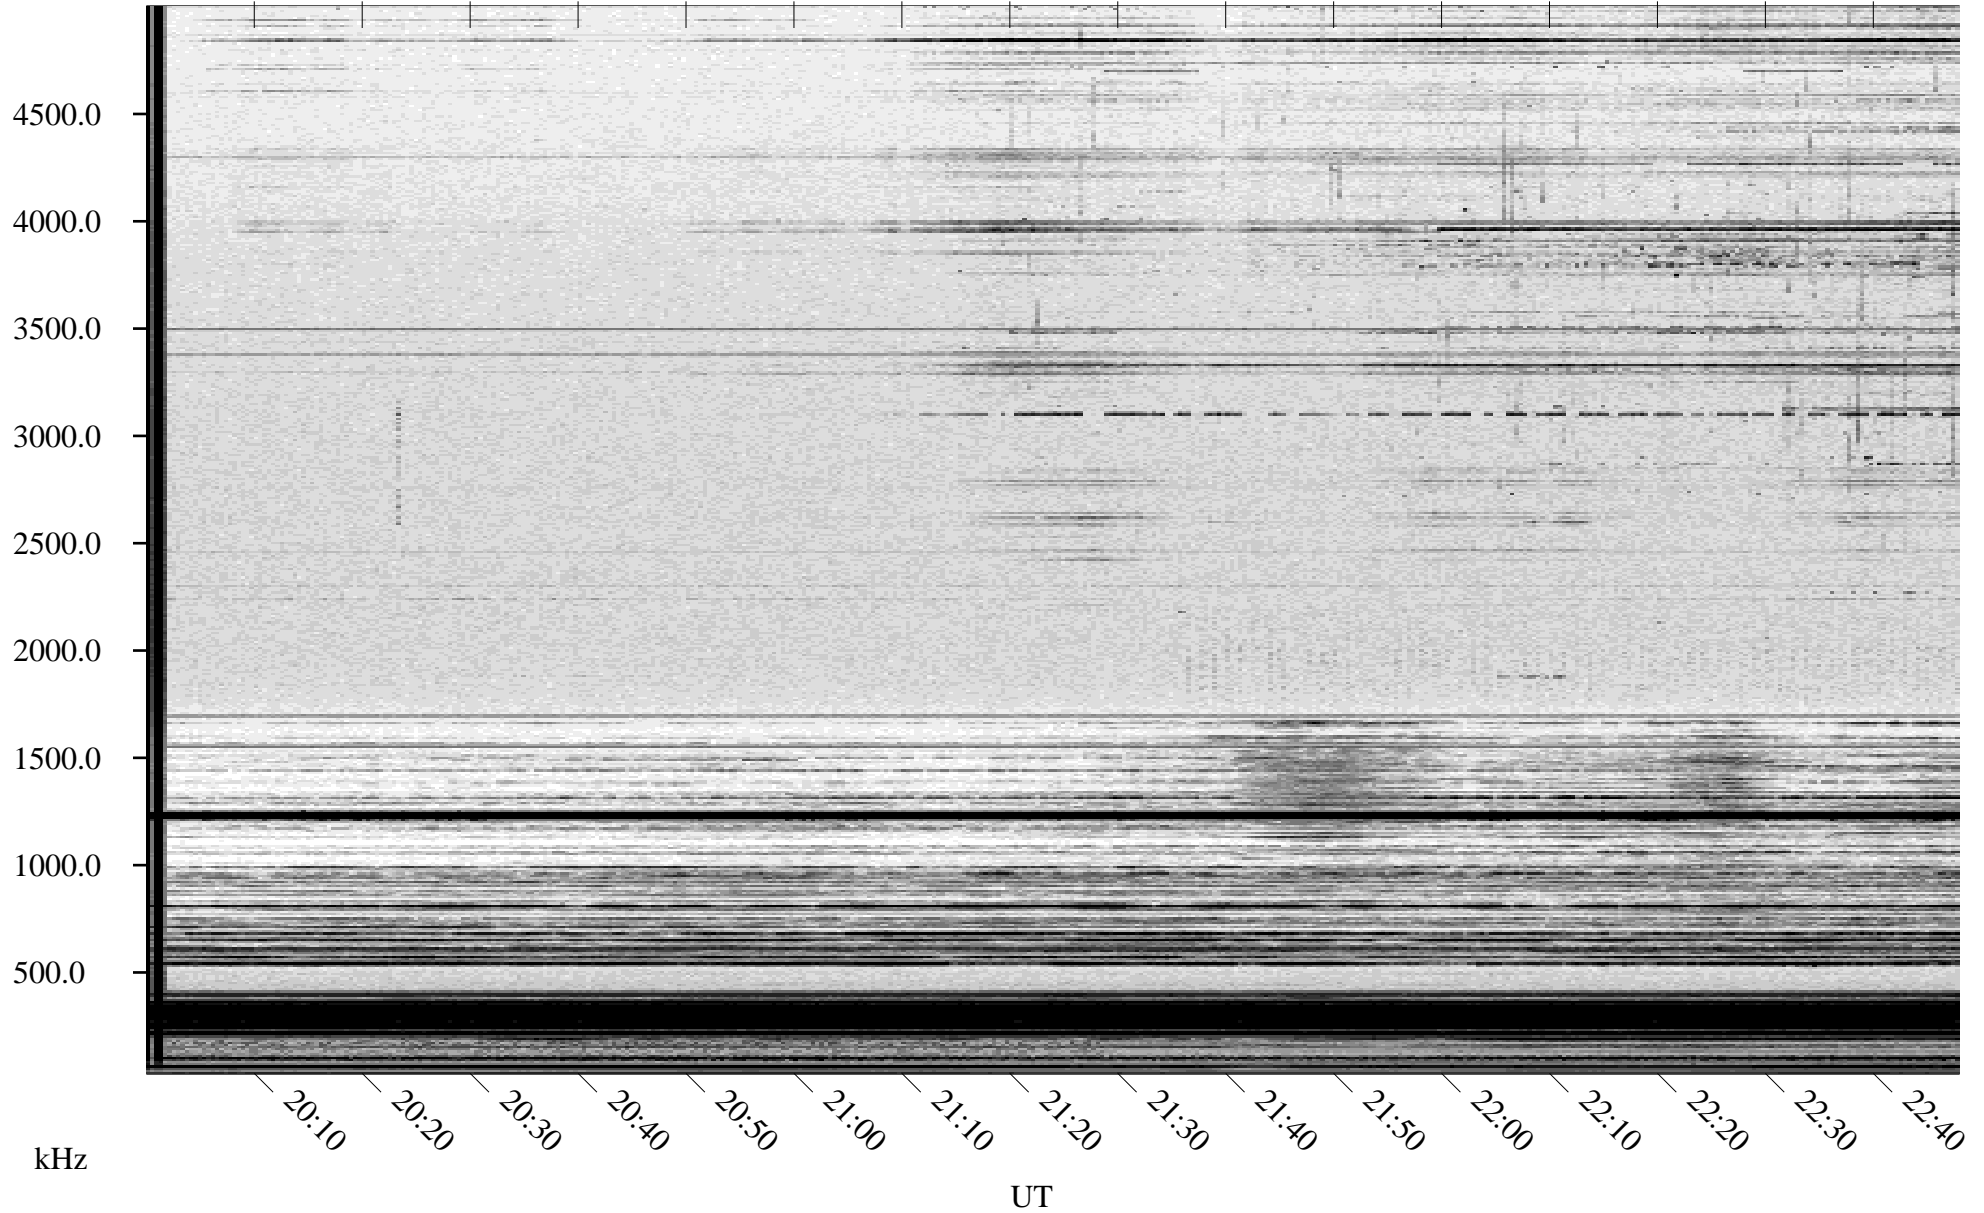

12/19/2004 Churchill, Manitoba

Linear Scale Black = 161 White = 15

ch04354l.r00m max_12

Page 1

12/19/2004 Churchill, Manitoba

Linear Scale Black = 161 White = 15

ch04354l.r00m max_12

Page 2

12/20/2004 Churchill, Manitoba

Linear Scale Black = 161 White = 15

ch04354l.r00m max_12

Page 3

12/20/2004 Churchill, Manitoba

Linear Scale Black = 161 White = 15

ch04354l.r00m max_12

Page 4

12/20/2004 Churchill, Manitoba

Linear Scale Black = 161 White = 15

ch04354l.r00m max_12

Page 5

12/20/2004 Churchill, Manitoba

Linear Scale Black = 161 White = 15

ch04354l.r00m max_12

Page 6

12/20/2004 Churchill, Manitoba

Linear Scale Black = 161 White = 15

ch04354l.r00m max_12

Page 7

12/20/2004 Churchill, Manitoba

Linear Scale Black = 161 White = 15

ch04354l.r00m max_12

Page 8