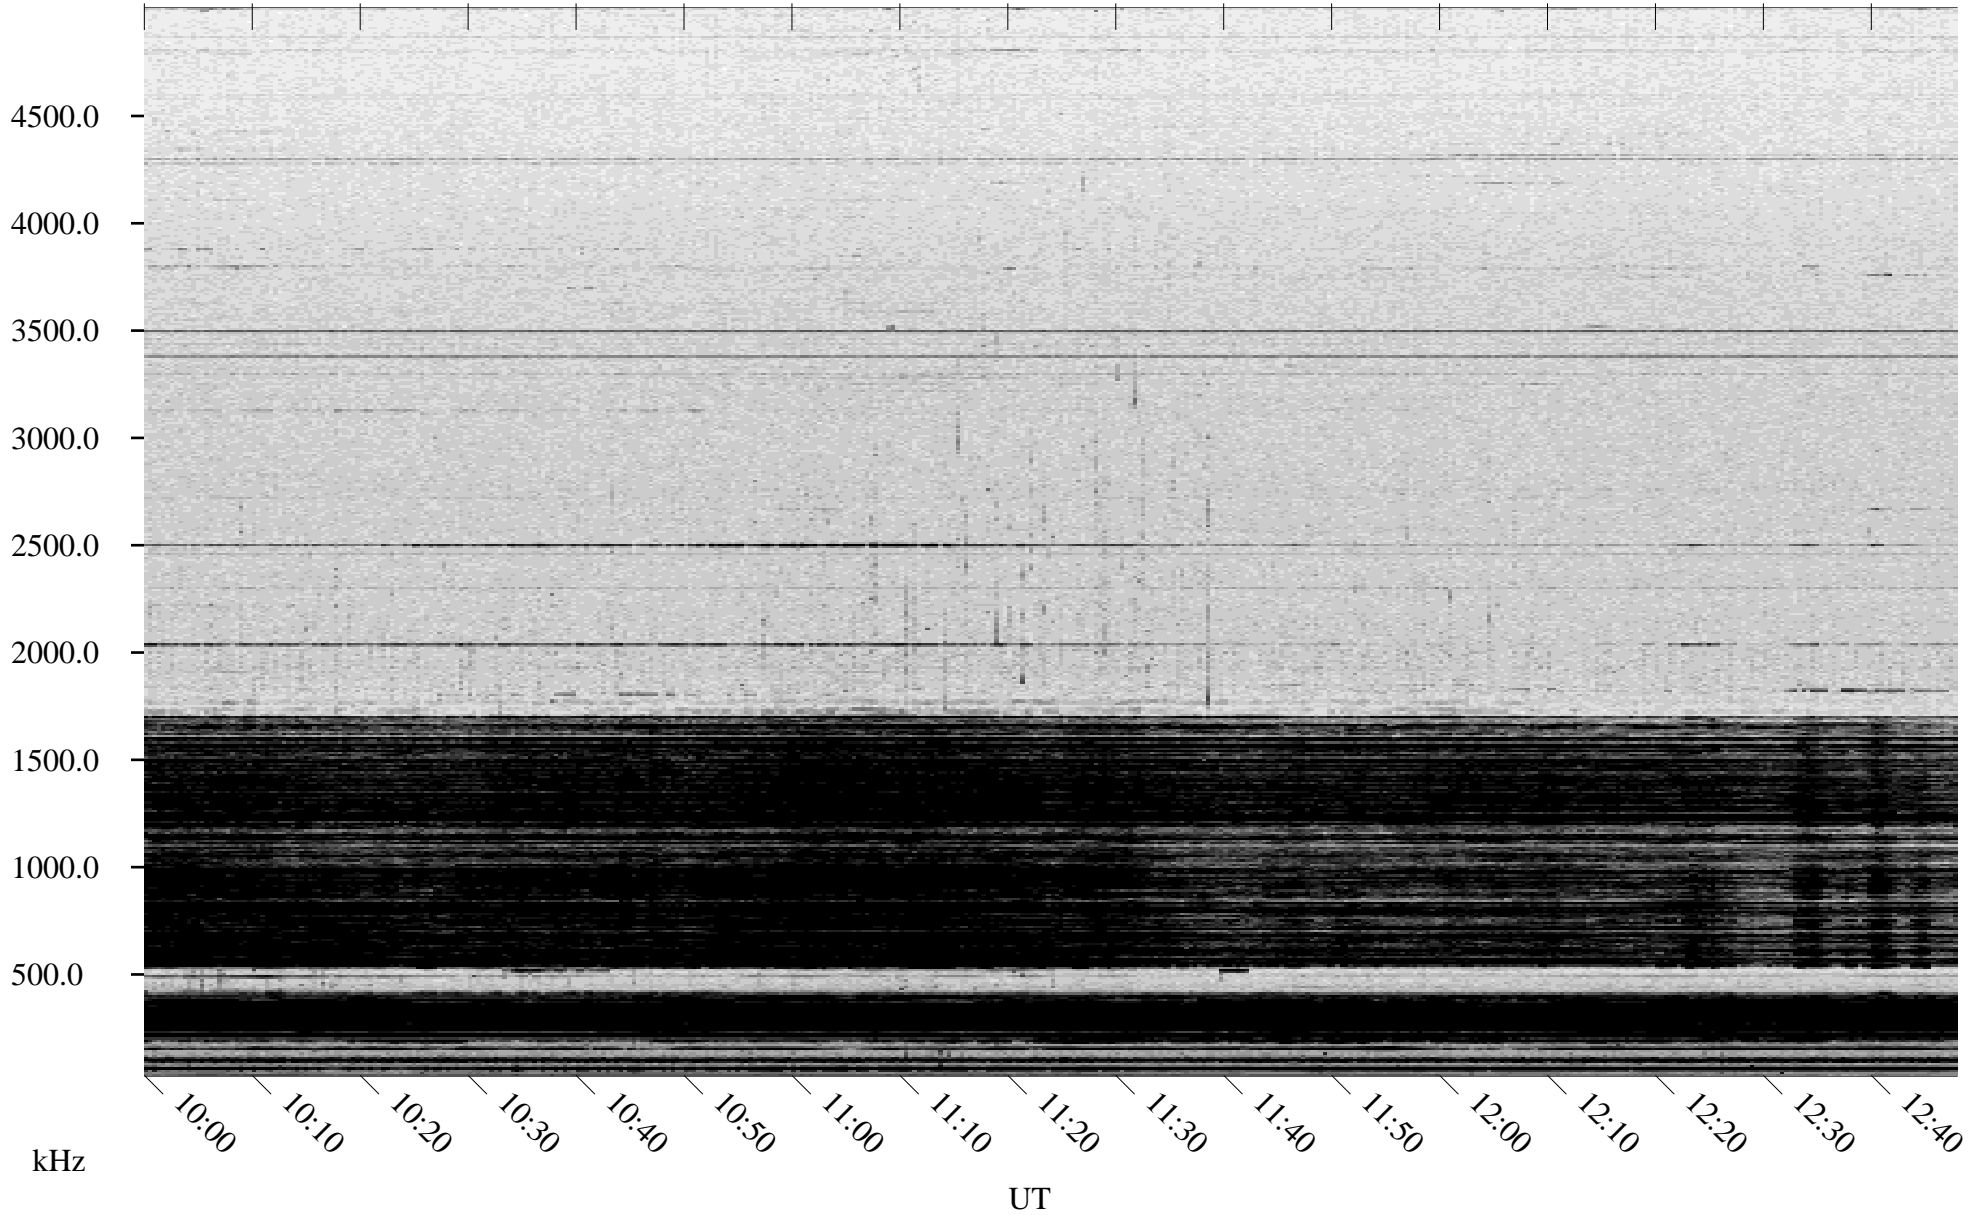

12/19/2004 Churchill, Manitoba

Linear Scale Black = 161 White = 15

ch04354l.r00m max_12

Page 1

12/19/2004 Churchill, Manitoba

Linear Scale Black = 161 White = 15

ch04354l.r00m max_12

Page 2

12/20/2004 Churchill, Manitoba

Linear Scale Black = 161 White = 15

ch04354l.r00m max_12

Page 3

12/20/2004 Churchill, Manitoba

Linear Scale Black = 161 White = 15

ch04354l.r00m max_12

Page 4

12/20/2004 Churchill, Manitoba

Linear Scale Black = 161 White = 15

ch04354l.r00m max_12

Page 5

12/20/2004 Churchill, Manitoba

Linear Scale Black = 161 White = 15

ch04354l.r00m max_12

Page 6

12/20/2004 Churchill, Manitoba

Linear Scale Black = 161 White = 15

ch04354l.r00m max_12

Page 7

12/20/2004 Churchill, Manitoba

Linear Scale Black = 161 White = 15

ch04354l.r00m max_12

Page 8