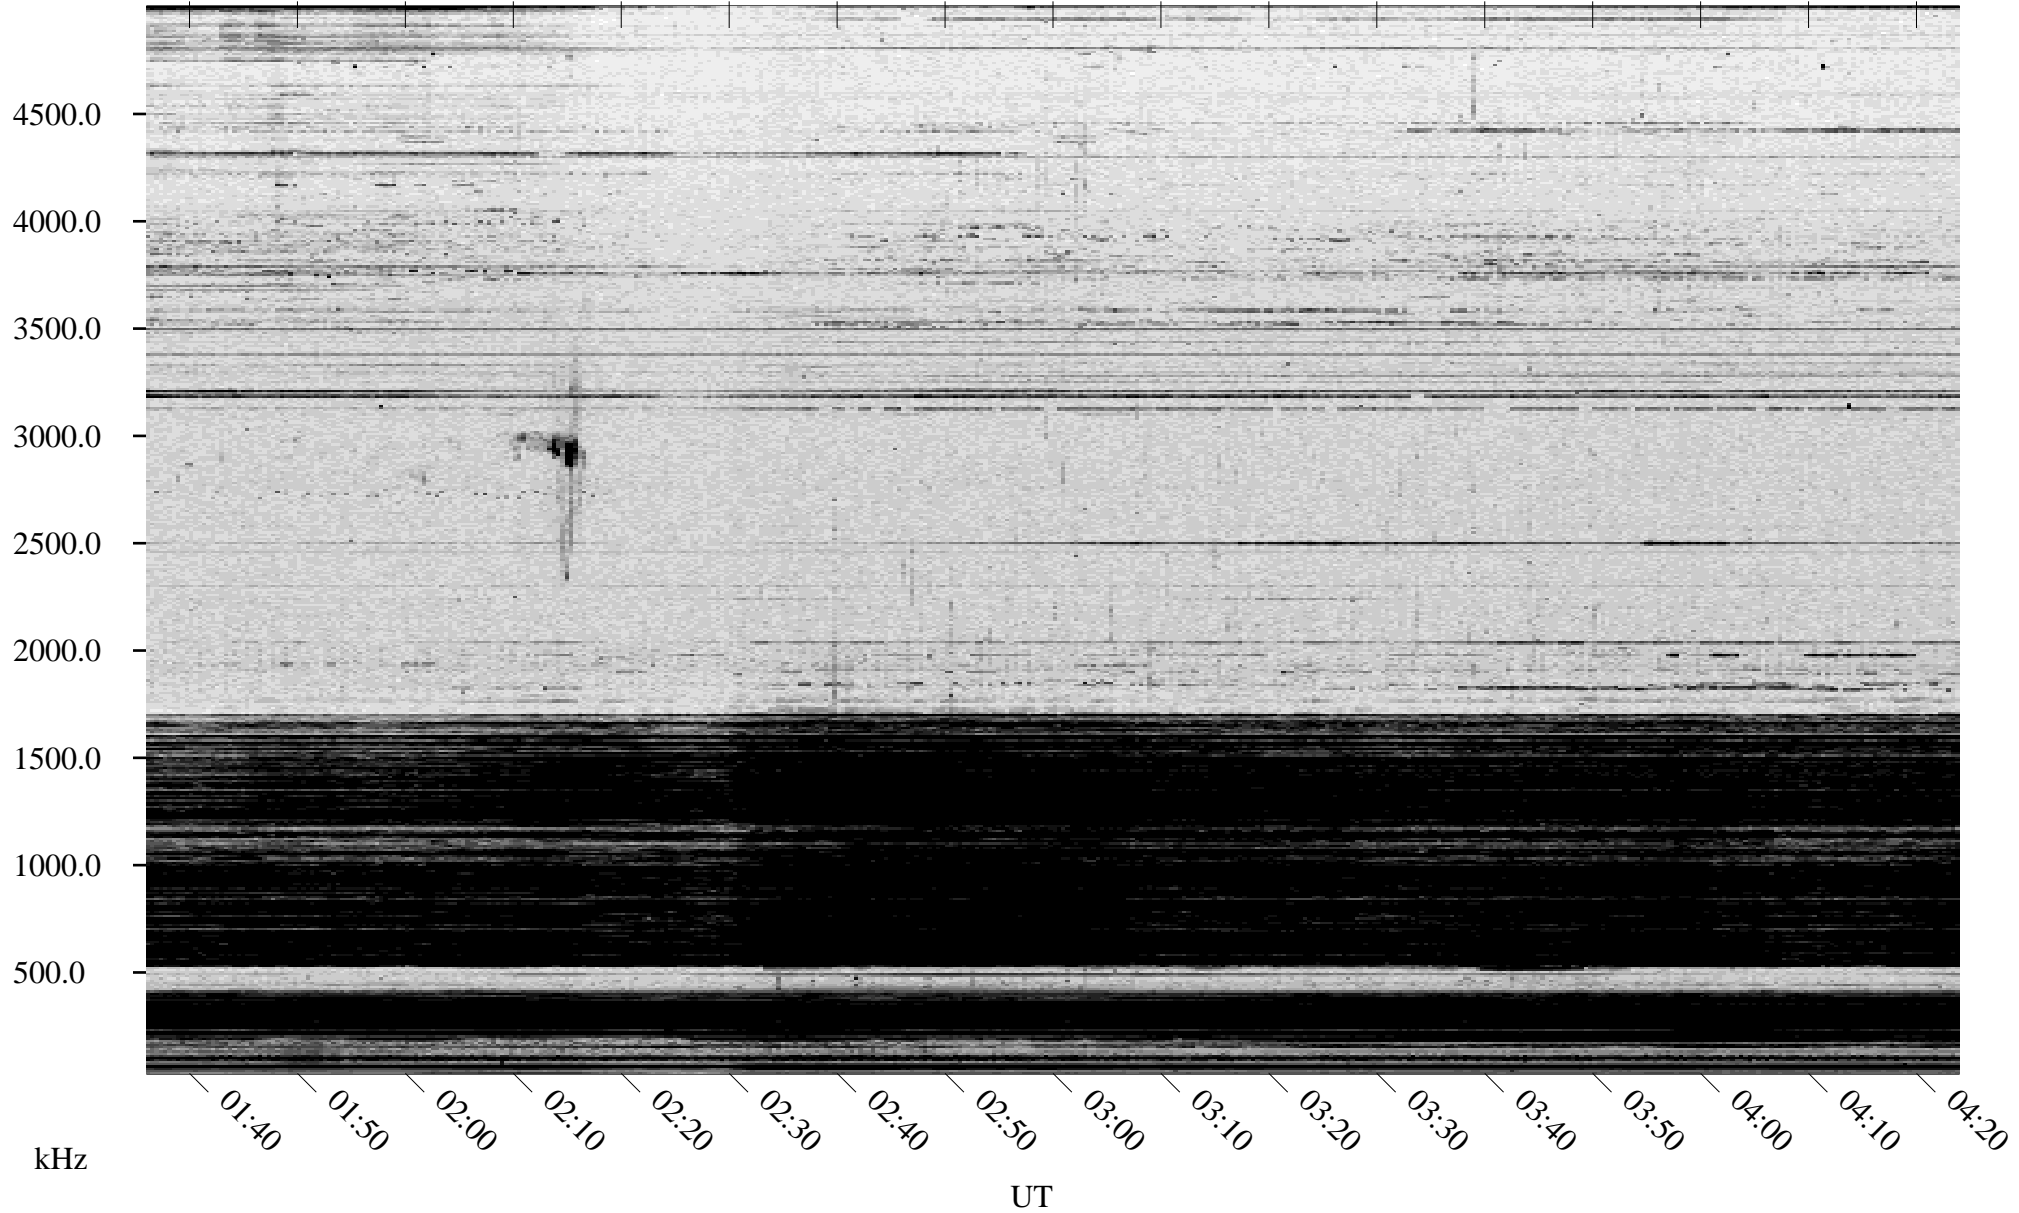

12/19/2004 Churchill, Manitoba

Linear Scale Black = 161 White = 15

ch04354l.r00m max_12

Page 1

12/19/2004 Churchill, Manitoba

Linear Scale Black = 161 White = 15

ch04354l.r00m max_12

Page 2

12/20/2004 Churchill, Manitoba

Linear Scale Black = 161 White = 15

ch04354l.r00m max_12

Page 3

12/20/2004 Churchill, Manitoba

Linear Scale Black = 161 White = 15

ch04354l.r00m max_12

Page 4

12/20/2004 Churchill, Manitoba

Linear Scale Black = 161 White = 15

ch04354l.r00m max_12

Page 5

12/20/2004 Churchill, Manitoba

Linear Scale Black = 161 White = 15

ch04354l.r00m max_12

Page 6

12/20/2004 Churchill, Manitoba

Linear Scale Black = 161 White = 15

ch04354l.r00m max_12

Page 7

12/20/2004 Churchill, Manitoba

Linear Scale Black = 161 White = 15

ch04354l.r00m max_12

Page 8