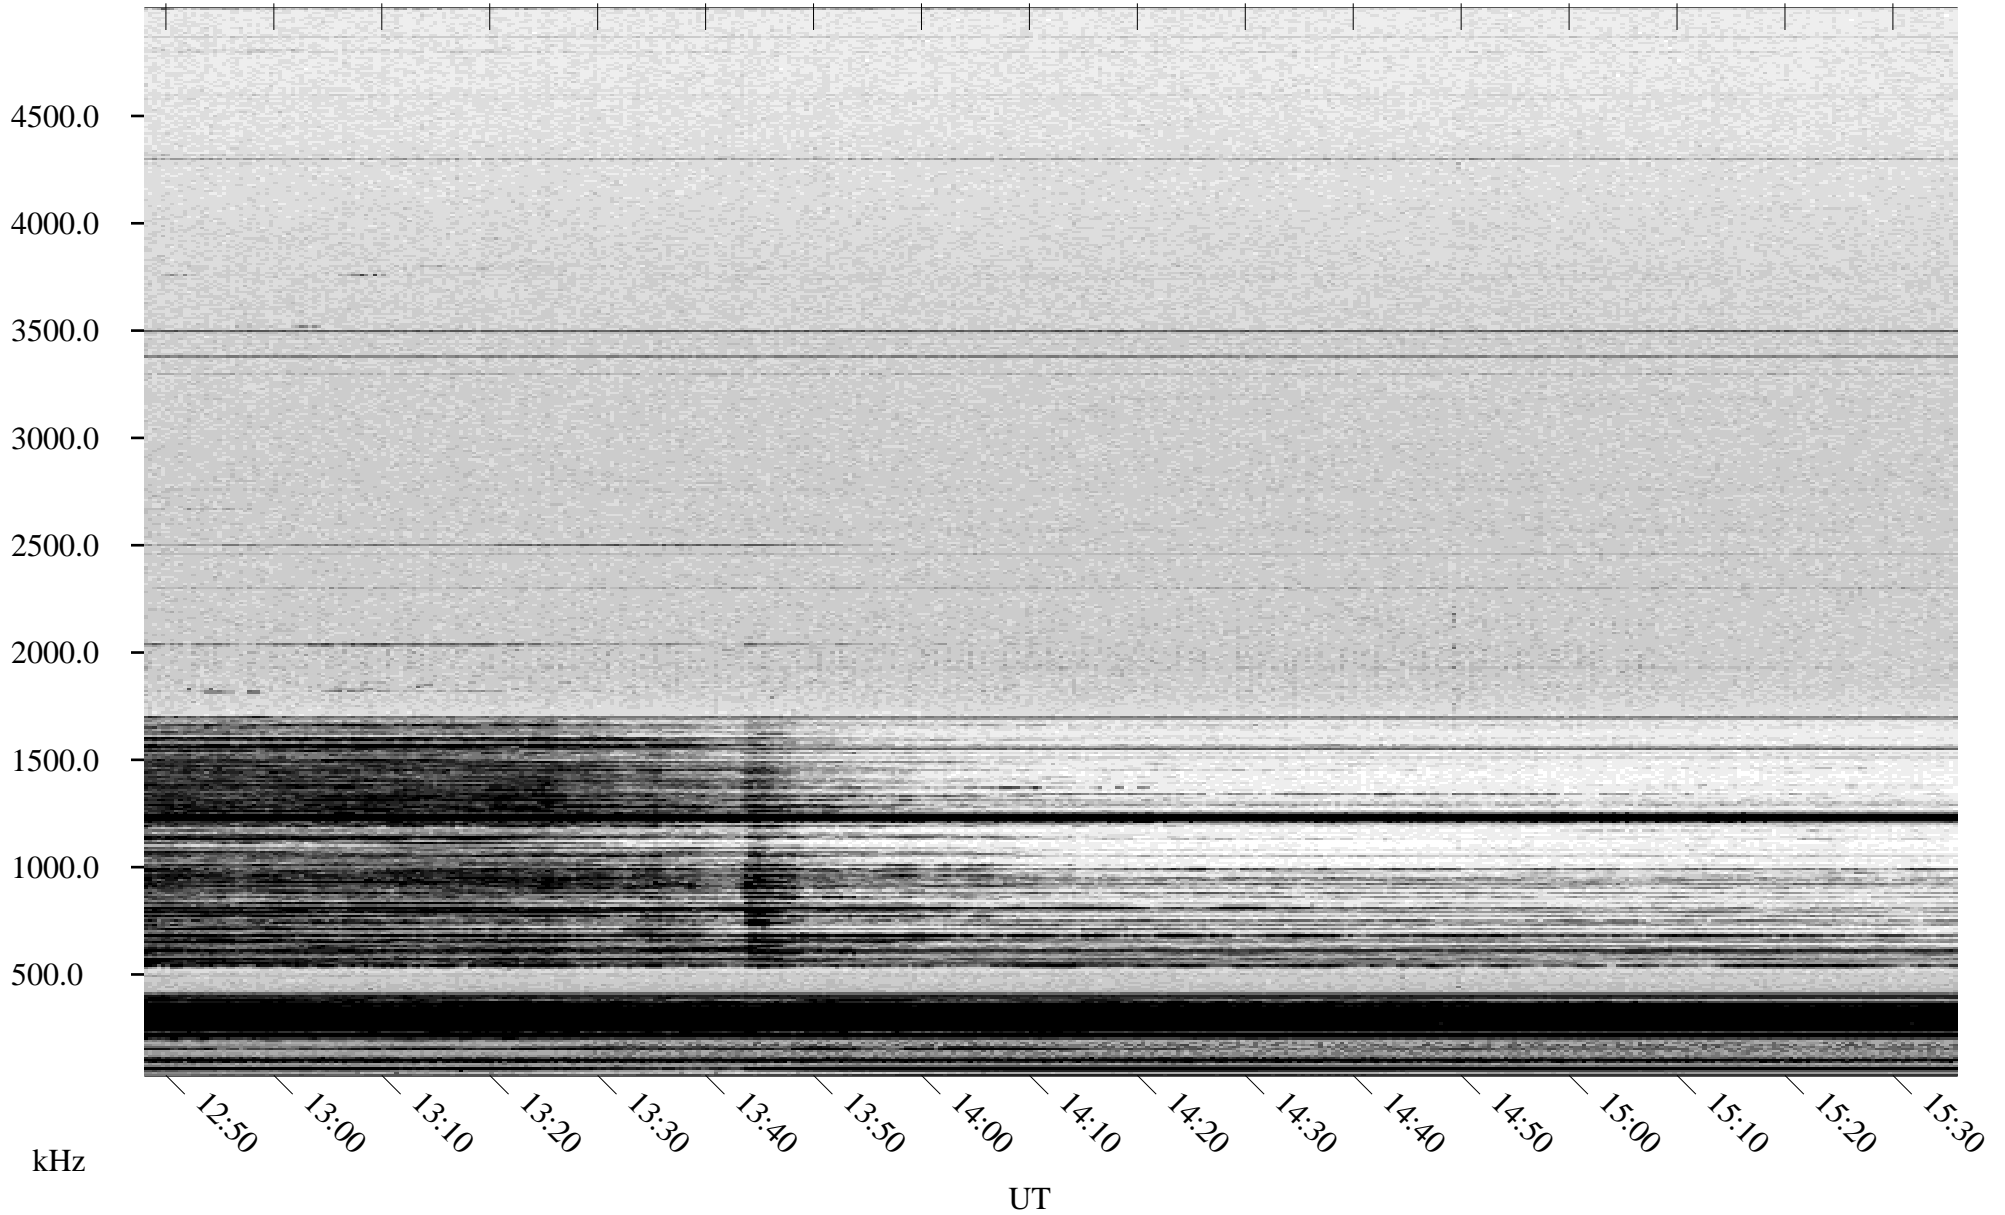

12/19/2004 Churchill, Manitoba

Linear Scale Black = 161 White = 15

ch04354l.r00m max_12

Page 1

12/19/2004 Churchill, Manitoba

Linear Scale Black = 161 White = 15

ch04354l.r00m max_12

Page 2

12/20/2004 Churchill, Manitoba

Linear Scale Black = 161 White = 15

ch04354l.r00m max_12

Page 3

12/20/2004 Churchill, Manitoba

Linear Scale Black = 161 White = 15

ch04354l.r00m max_12

Page 4

12/20/2004 Churchill, Manitoba

Linear Scale Black = 161 White = 15

ch04354l.r00m max_12

Page 5

12/20/2004 Churchill, Manitoba

Linear Scale Black = 161 White = 15

ch04354l.r00m max_12

Page 6

12/20/2004 Churchill, Manitoba

Linear Scale Black = 161 White = 15

ch04354l.r00m max_12

Page 7

12/20/2004 Churchill, Manitoba

Linear Scale Black = 161 White = 15

ch04354l.r00m max_12

Page 8