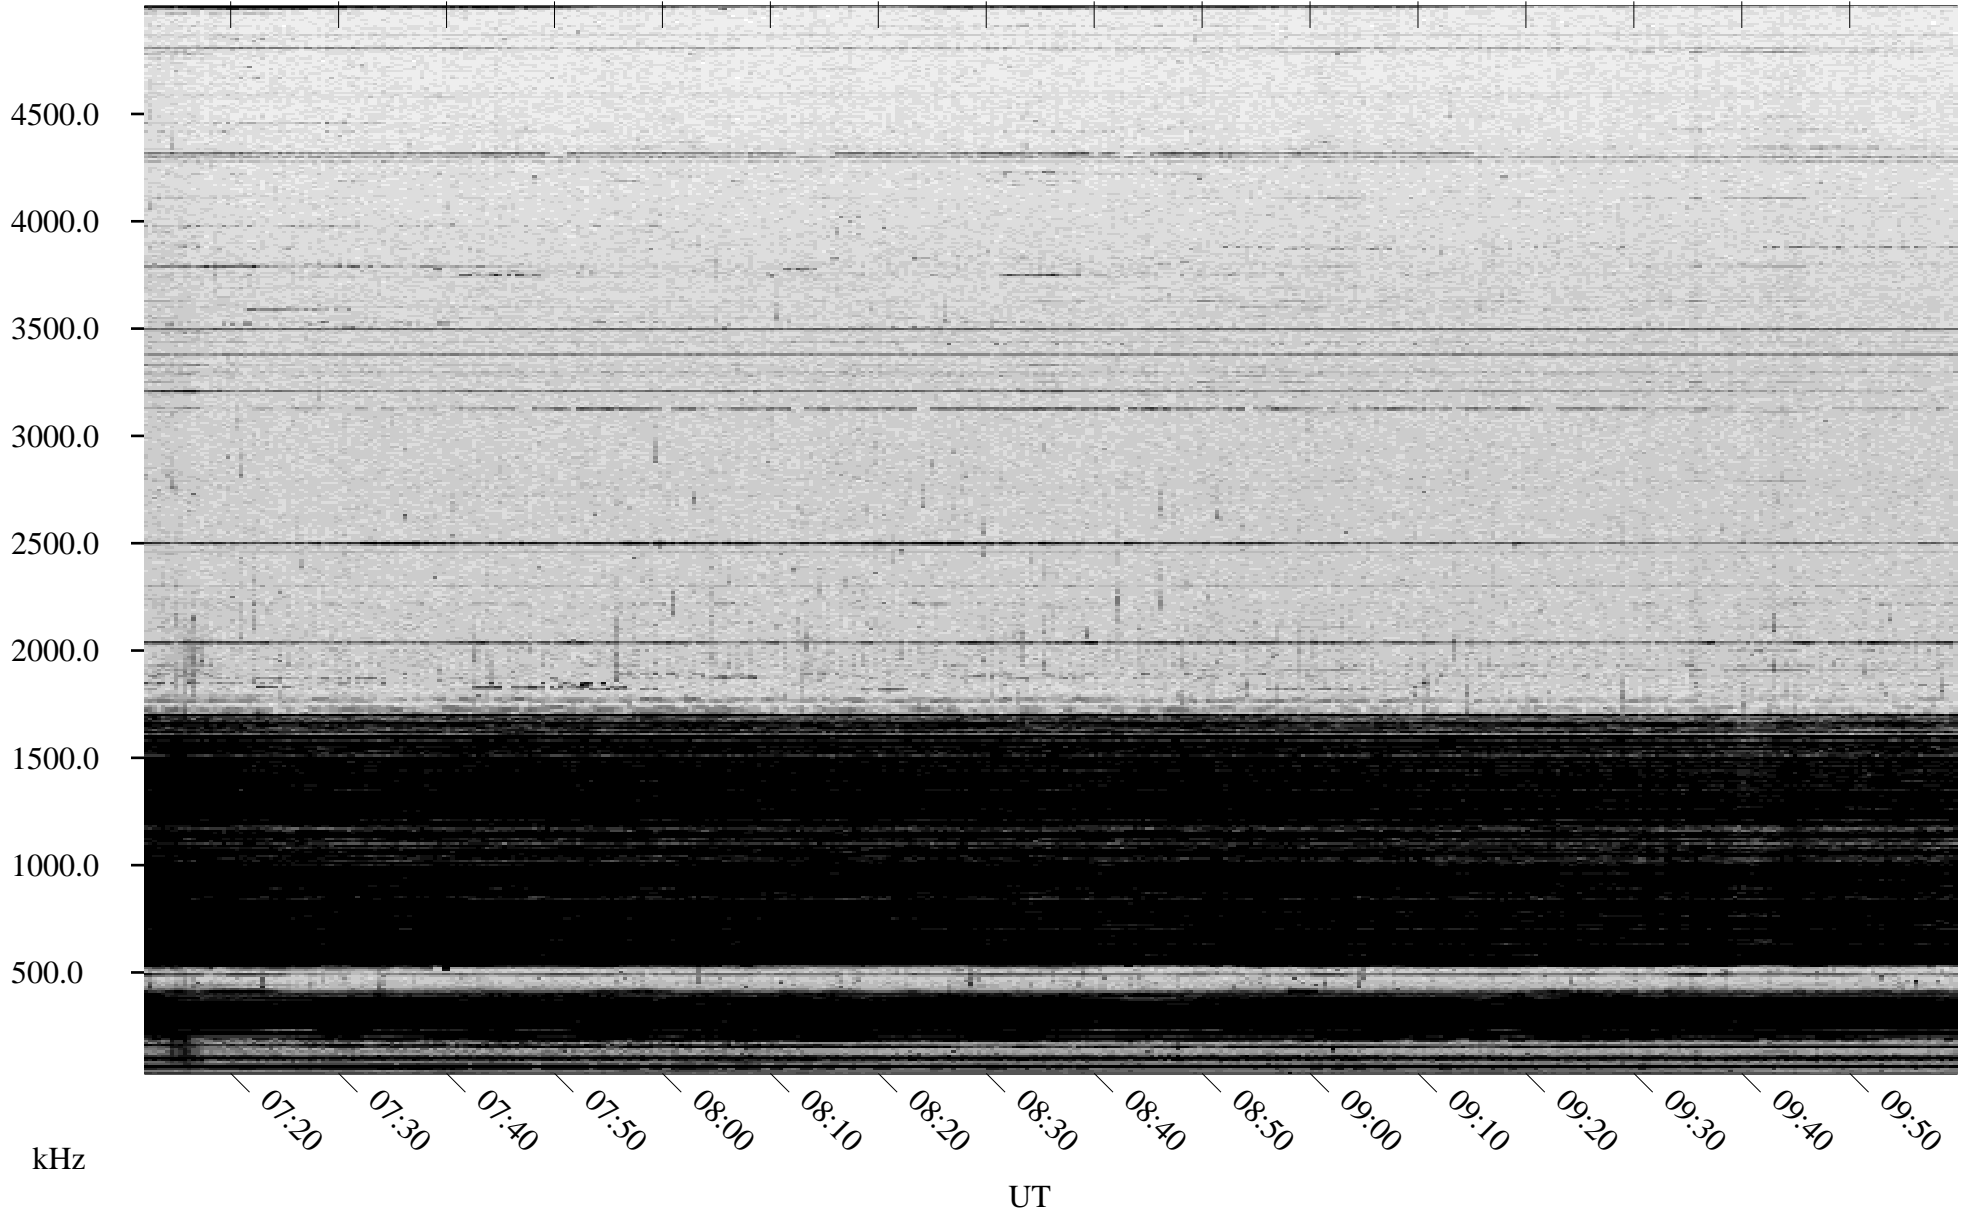

12/19/2004 Churchill, Manitoba

Linear Scale Black = 161 White = 15

ch04354l.r00m max_12

Page 1

12/19/2004 Churchill, Manitoba

Linear Scale Black = 161 White = 15

ch04354l.r00m max_12

Page 2

12/20/2004 Churchill, Manitoba

Linear Scale Black = 161 White = 15

ch04354l.r00m max_12

Page 3

12/20/2004 Churchill, Manitoba

Linear Scale Black = 161 White = 15

ch04354l.r00m max_12

Page 4

12/20/2004 Churchill, Manitoba

Linear Scale Black = 161 White = 15

ch04354l.r00m max_12

Page 5

12/20/2004 Churchill, Manitoba

Linear Scale Black = 161 White = 15

ch04354l.r00m max_12

Page 6

12/20/2004 Churchill, Manitoba

Linear Scale Black = 161 White = 15

ch04354l.r00m max_12

Page 7

12/20/2004 Churchill, Manitoba

Linear Scale Black = 161 White = 15

ch04354l.r00m max_12

Page 8