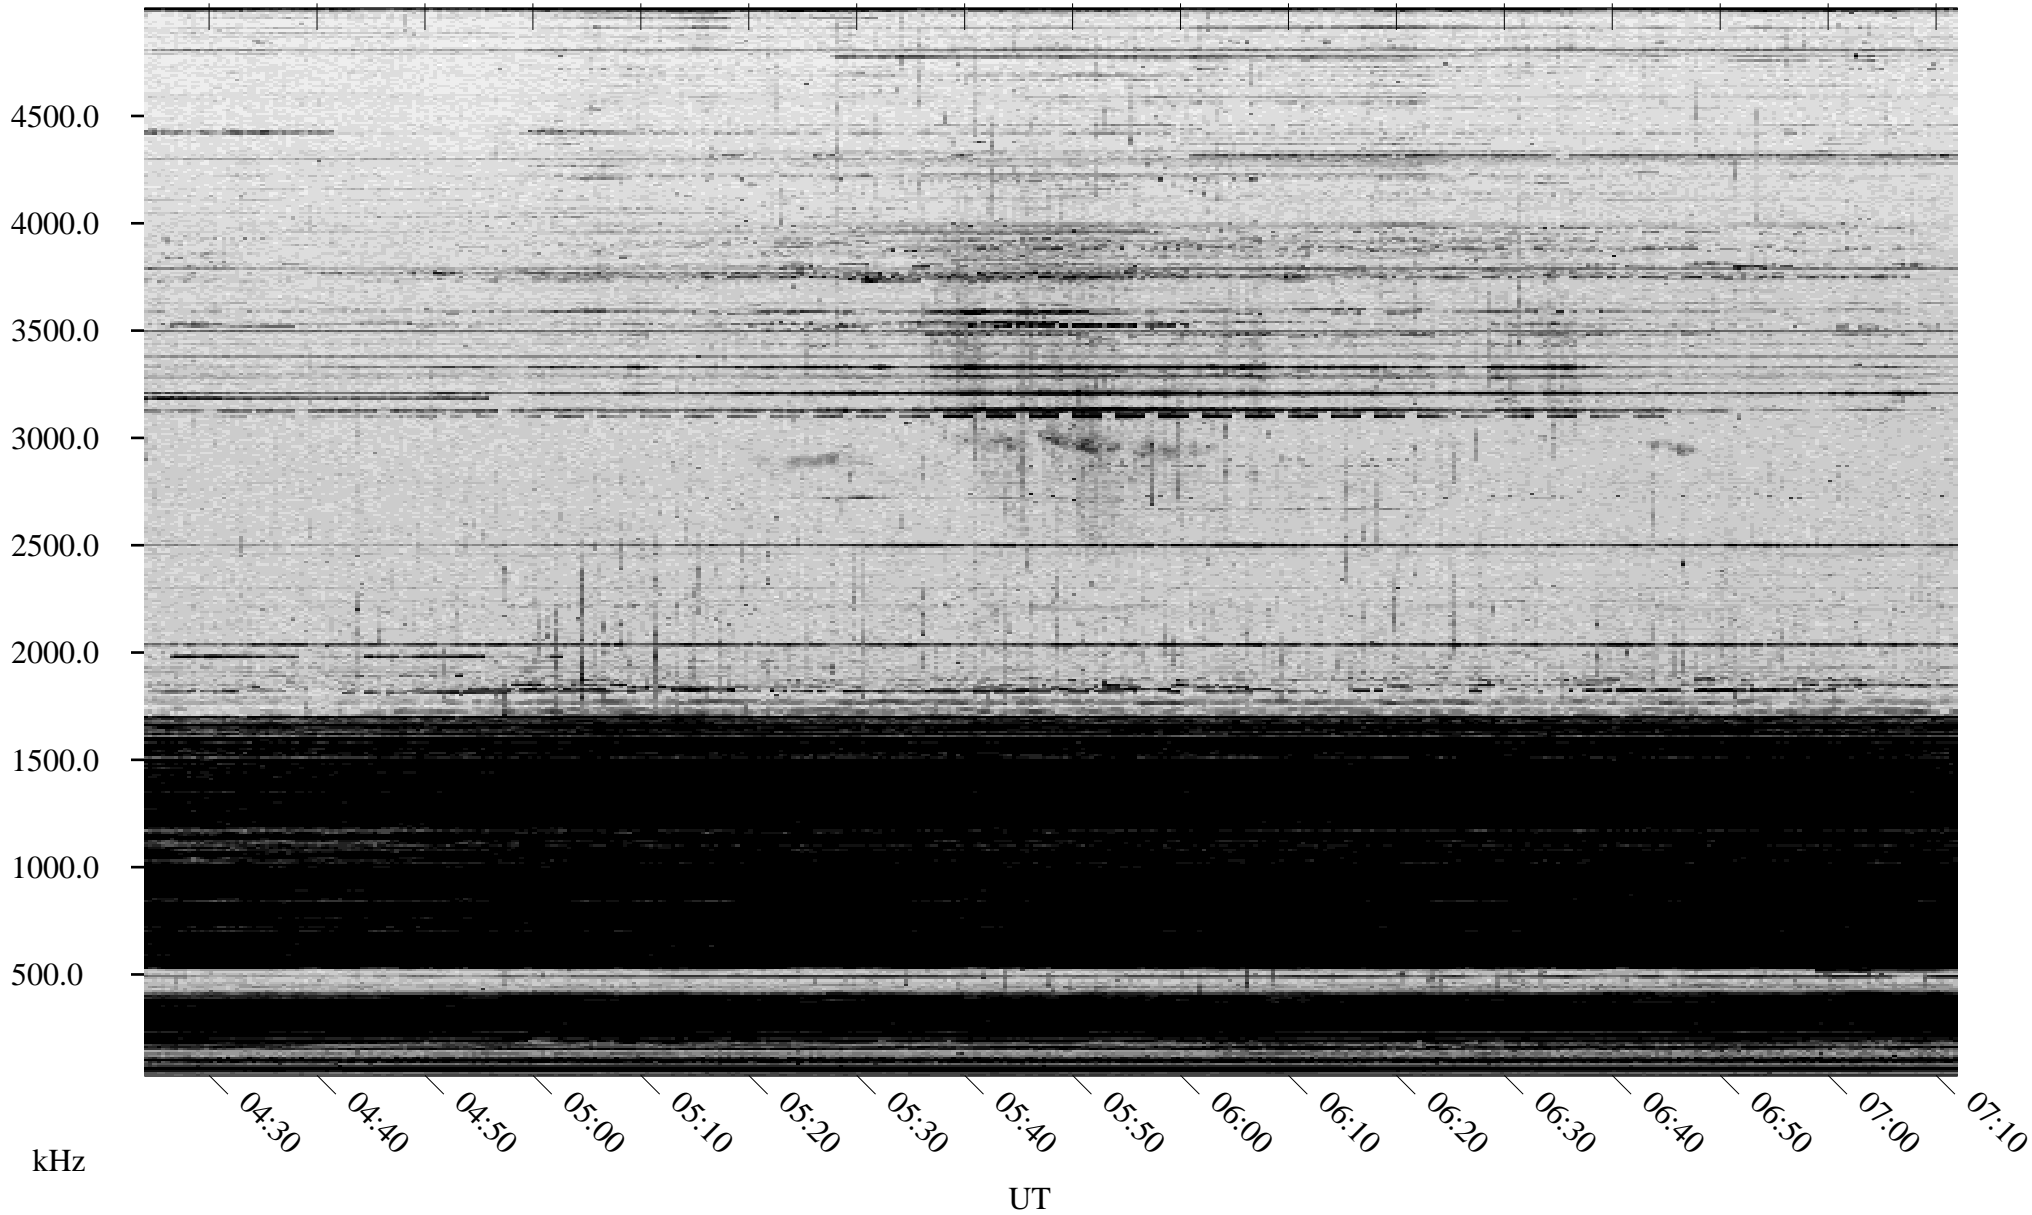

12/19/2004 Churchill, Manitoba

Linear Scale Black = 161 White = 15

ch04354l.r00m max_12

Page 1

12/19/2004 Churchill, Manitoba

Linear Scale Black = 161 White = 15

ch04354l.r00m max_12

Page 2

12/20/2004 Churchill, Manitoba

Linear Scale Black = 161 White = 15

ch04354l.r00m max_12

Page 3

12/20/2004 Churchill, Manitoba

Linear Scale Black = 161 White = 15

ch04354l.r00m max_12

Page 4

12/20/2004 Churchill, Manitoba

Linear Scale Black = 161 White = 15

ch04354l.r00m max_12

Page 5

12/20/2004 Churchill, Manitoba

Linear Scale Black = 161 White = 15

ch04354l.r00m max_12

Page 6

12/20/2004 Churchill, Manitoba

Linear Scale Black = 161 White = 15

ch04354l.r00m max_12

Page 7

12/20/2004 Churchill, Manitoba

Linear Scale Black = 161 White = 15

ch04354l.r00m max_12

Page 8