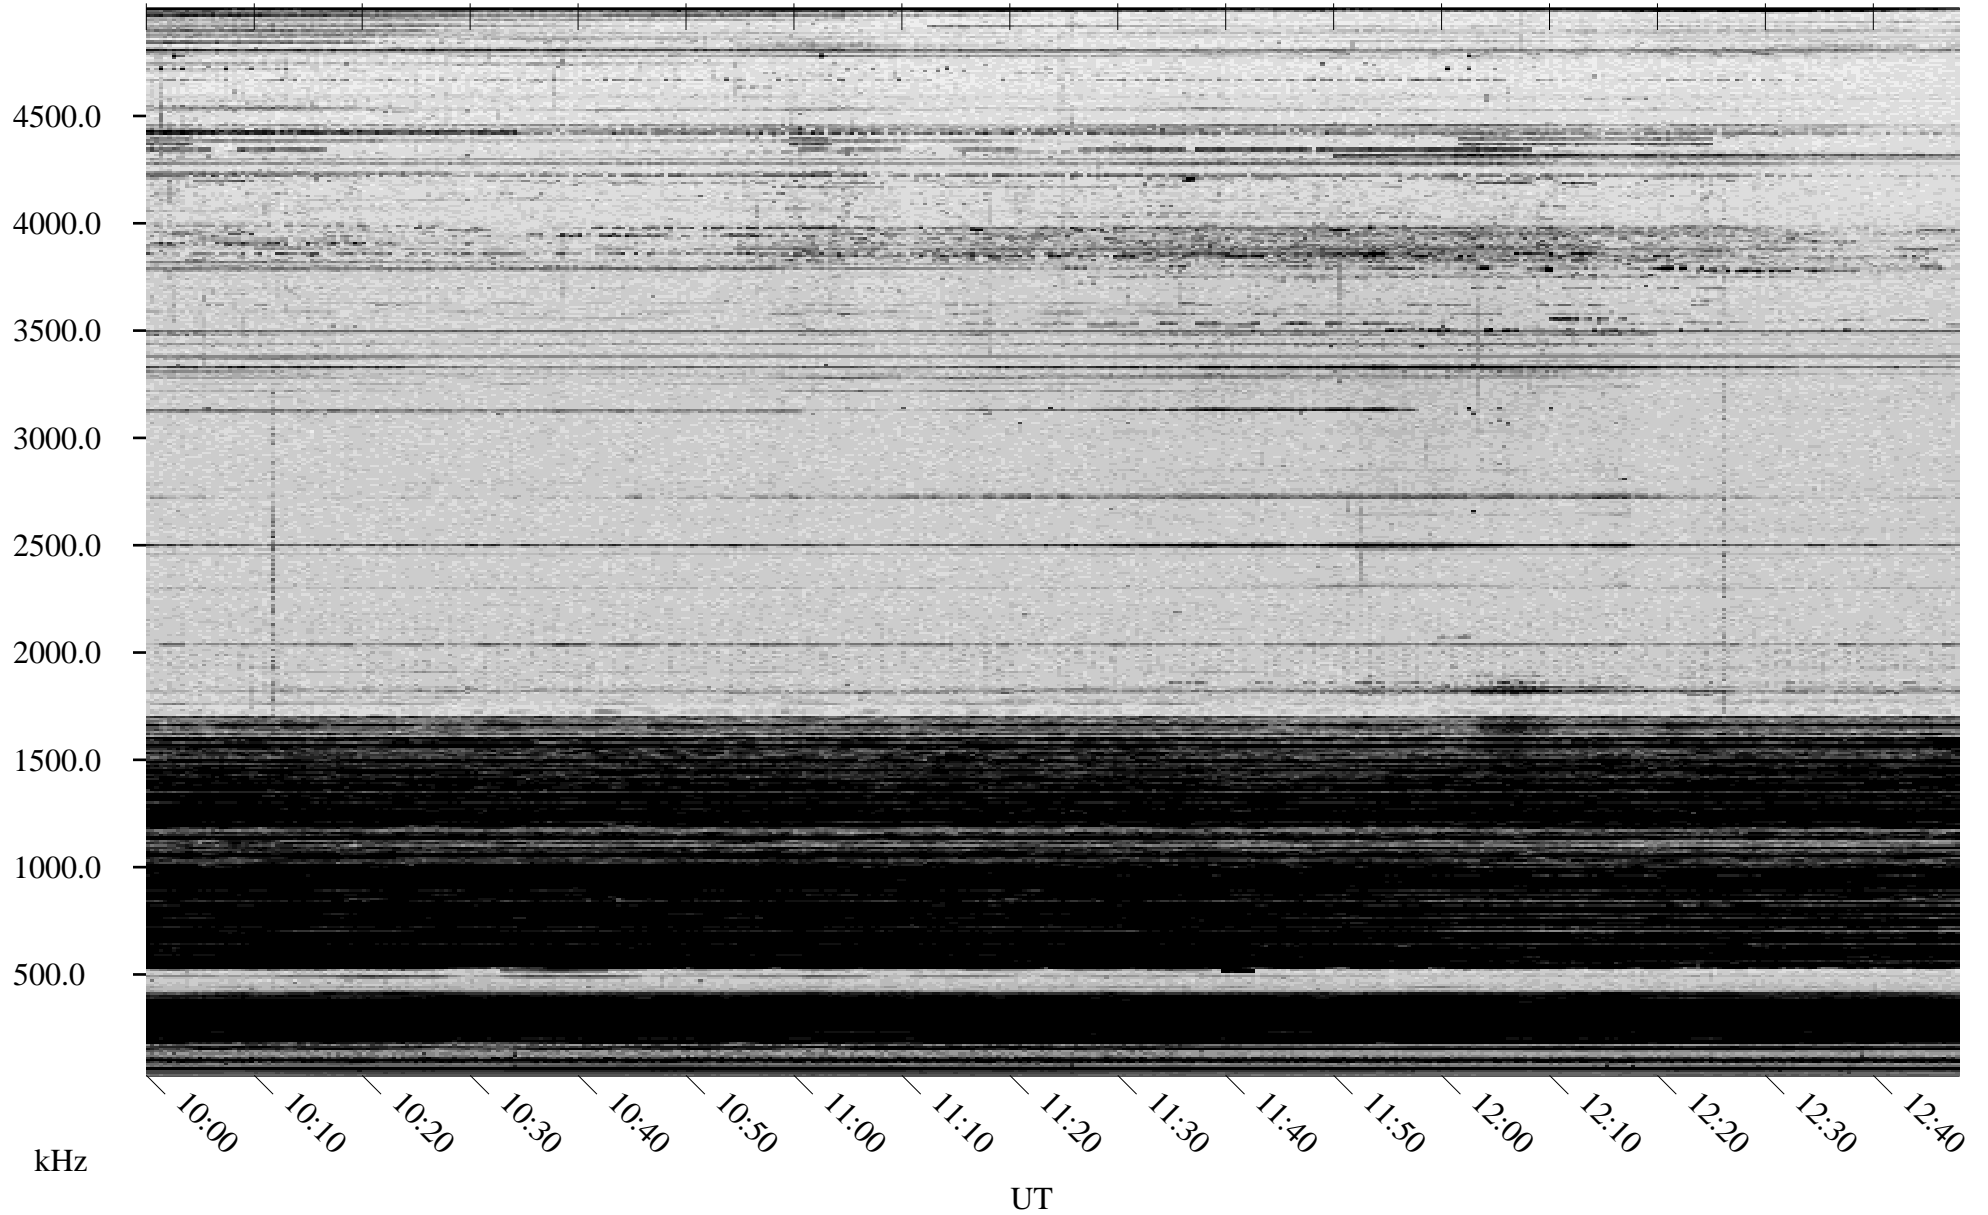

12/20/2004 Churchill, Manitoba

Linear Scale Black = 161 White = 15

ch043551.r00m max_12

Page 1

12/20/2004 Churchill, Manitoba

Linear Scale Black = 161 White = 15

ch043551l.r00m max_12

Page 2

12/21/2004 Churchill, Manitoba

Linear Scale Black = 161 White = 15

ch043551.r00m max_12

Page 3

12/21/2004 Churchill, Manitoba

Linear Scale Black = 161 White = 15

ch043551.r00m max_12

Page 4

12/21/2004 Churchill, Manitoba

Linear Scale Black = 161 White = 15

ch043551.r00m max_12

Page 5

12/21/2004 Churchill, Manitoba

Linear Scale Black = 161 White = 15

ch043551.r00m max_12

Page 6

12/21/2004 Churchill, Manitoba

Linear Scale Black = 161 White = 15

ch043551.r00m max_12

Page 7

12/21/2004 Churchill, Manitoba

Linear Scale Black = 161 White = 15

ch043551.r00m max_12