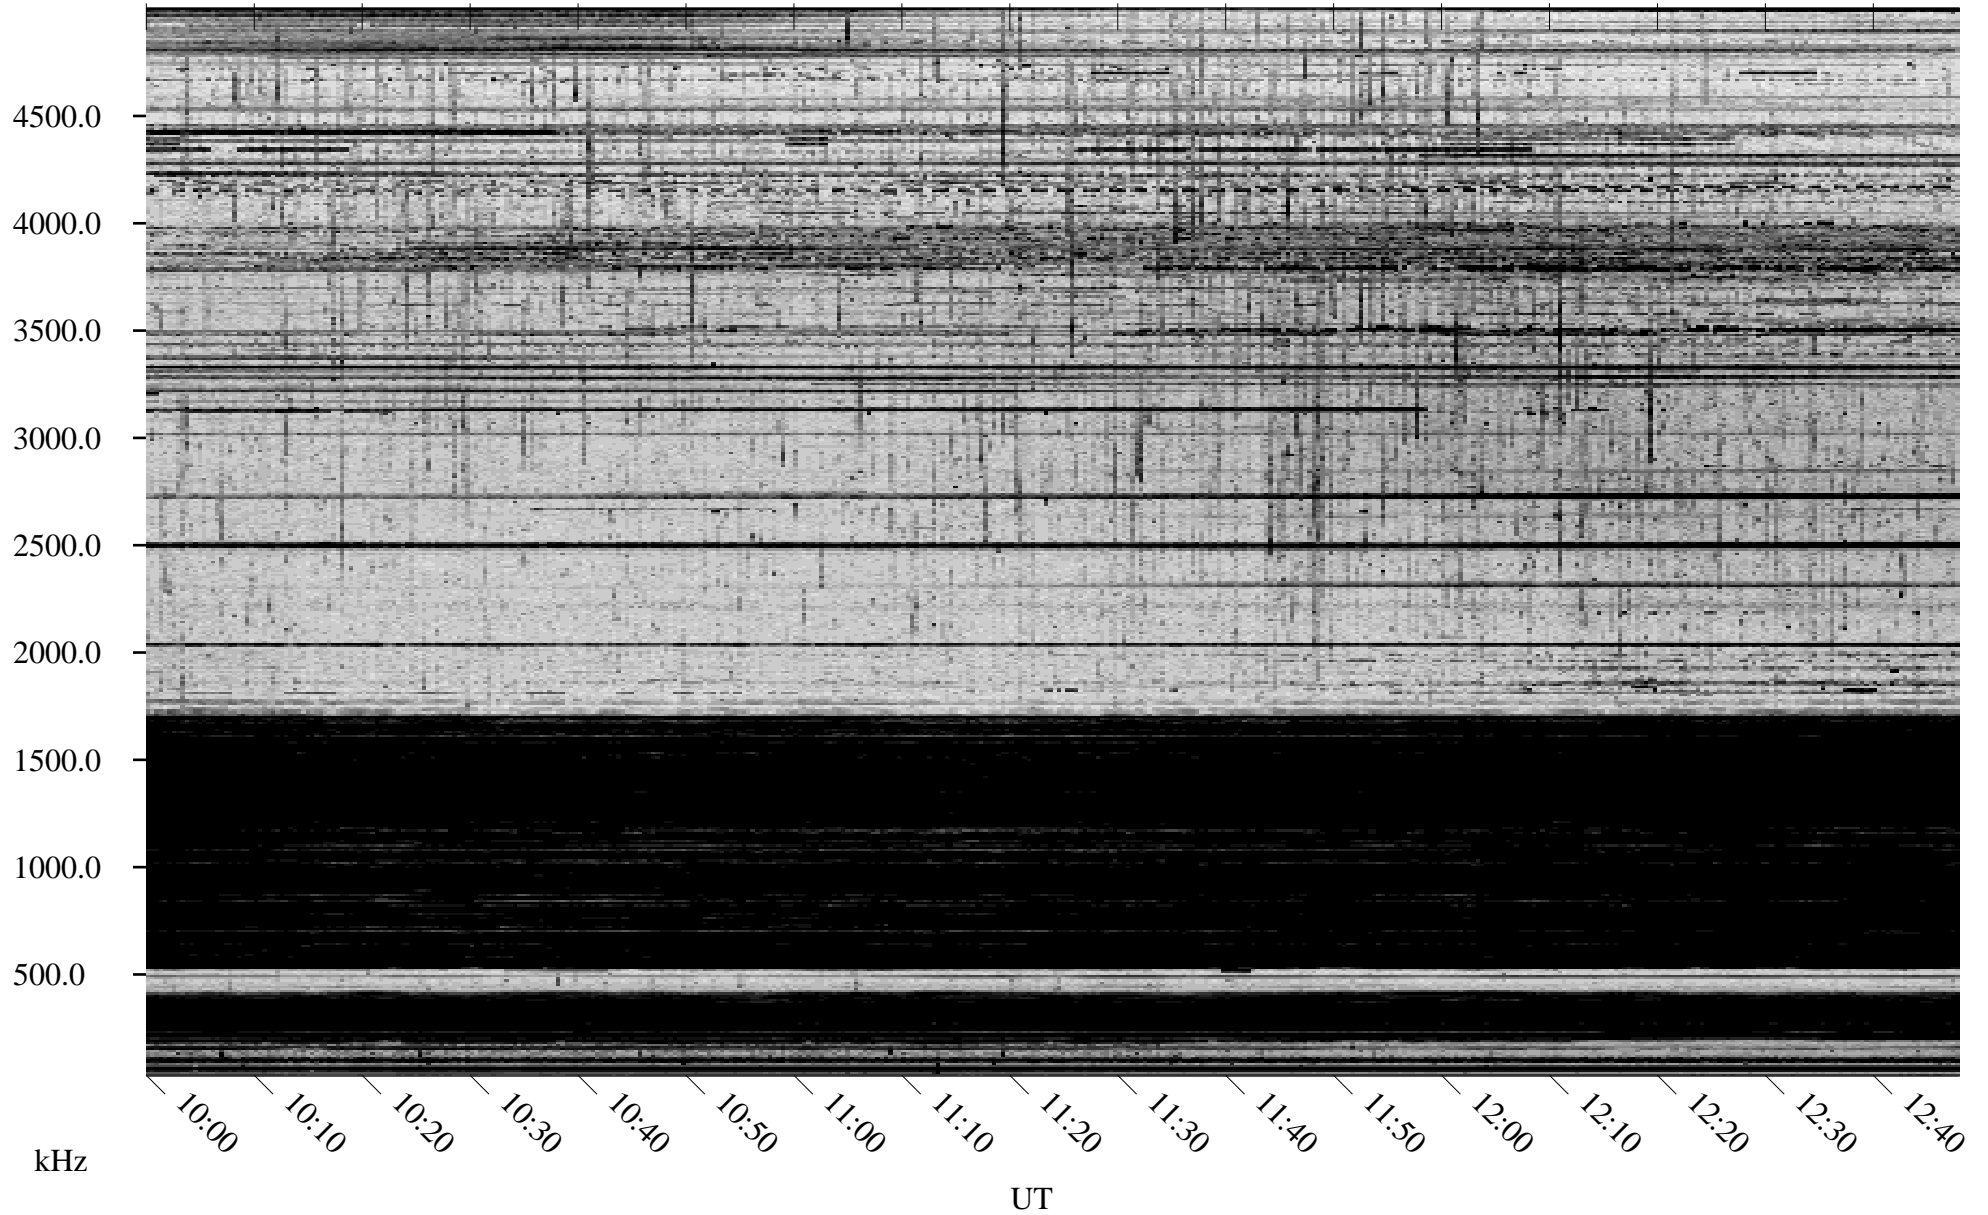

# 12/22/2004 Churchill, Manitoba

Linear Scale    Black = 161    White = 15

ch04356l.r00m max\_12

Page 5

# 12/22/2004 Churchill, Manitoba

Linear Scale Black = 161 White = 15

ch04356l.r00m max\_12

Page 6