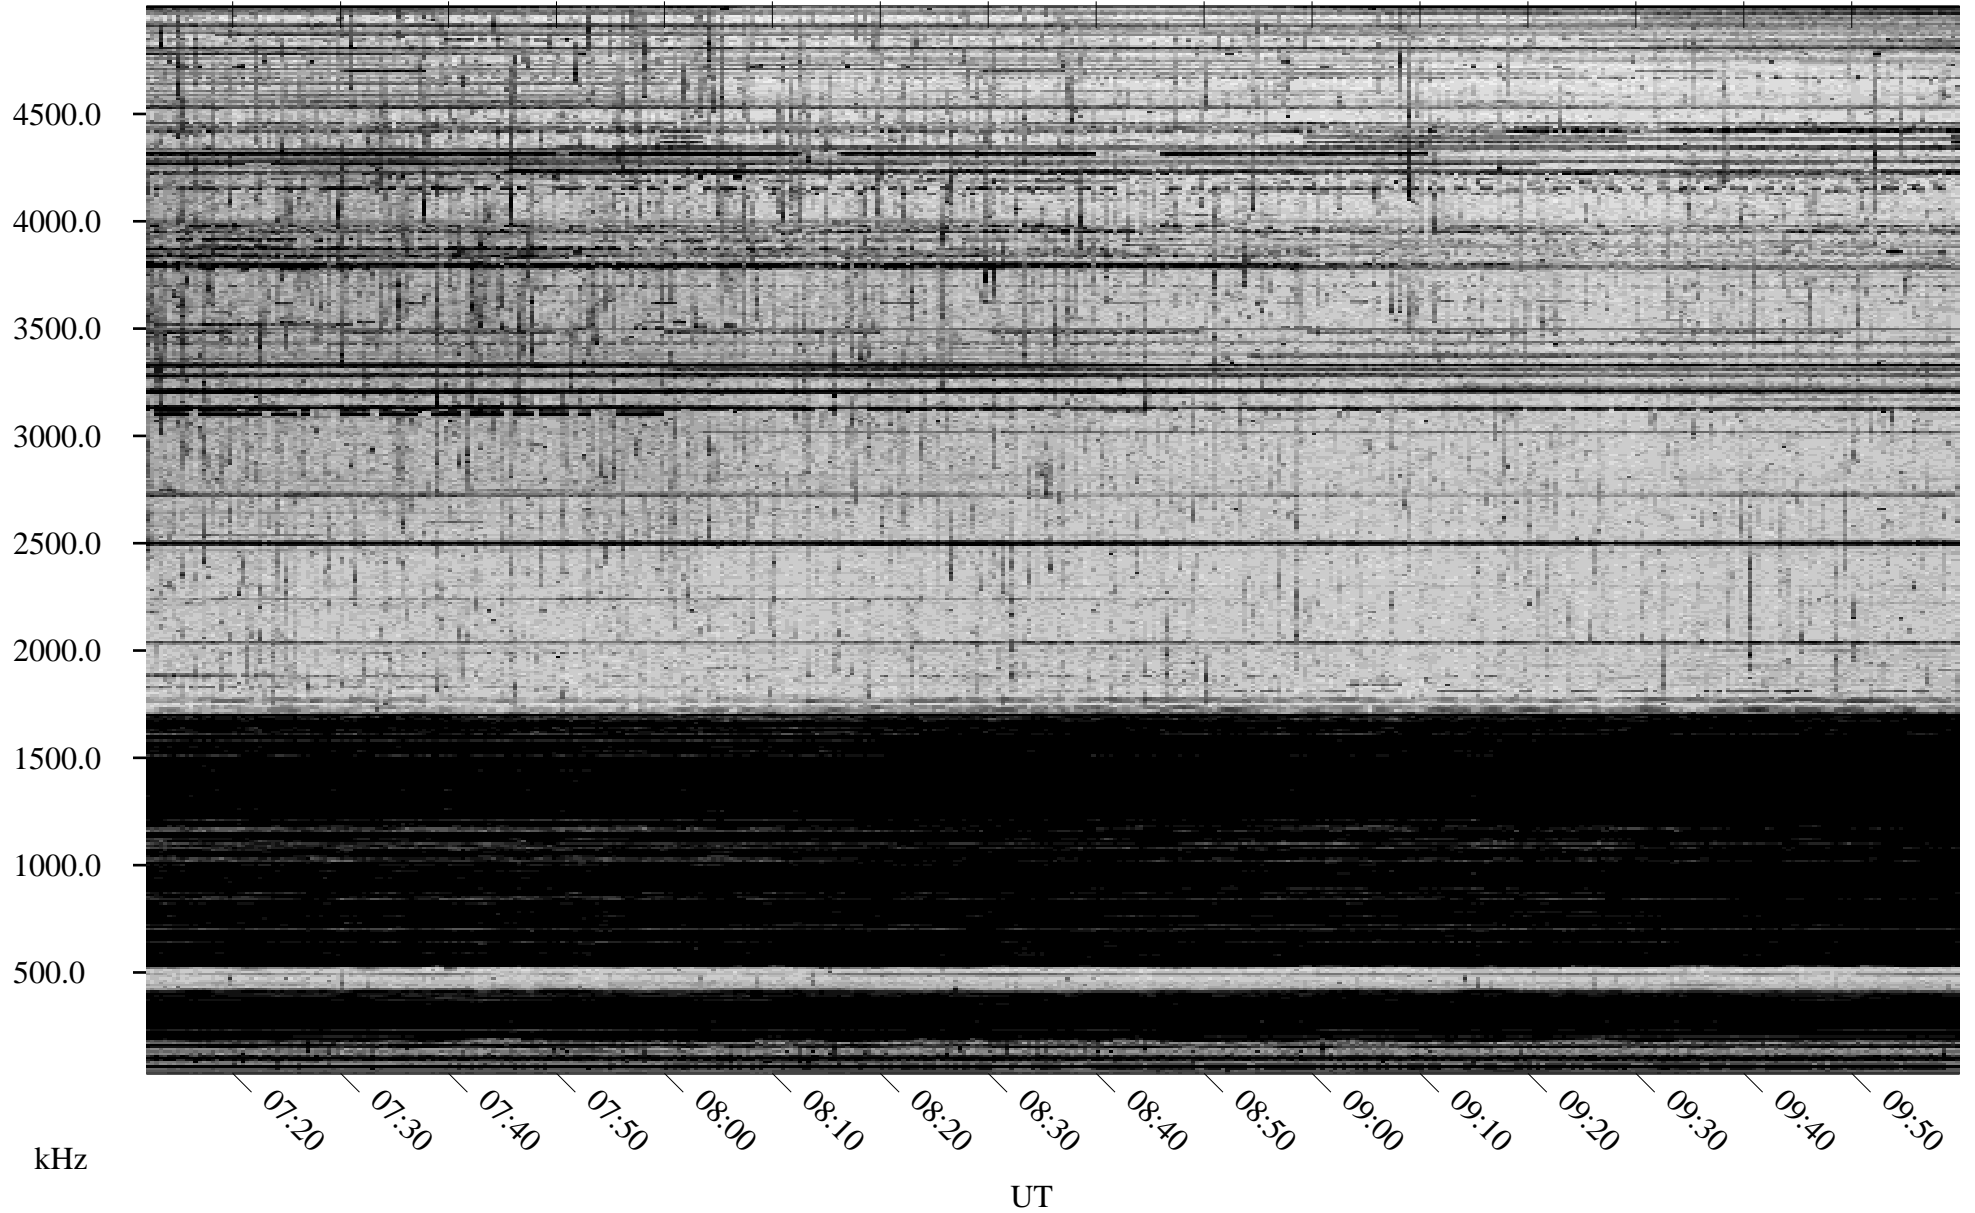

# 12/22/2004 Churchill, Manitoba

Linear Scale    Black = 161    White = 15

ch04356l.r00m max\_12

Page 3

# 12/22/2004 Churchill, Manitoba

Linear Scale    Black = 161    White = 15

ch04356l.r00m max\_12

Page 4

# 12/22/2004 Churchill, Manitoba

Linear Scale    Black = 161    White = 15

ch04356l.r00m max\_12

Page 5