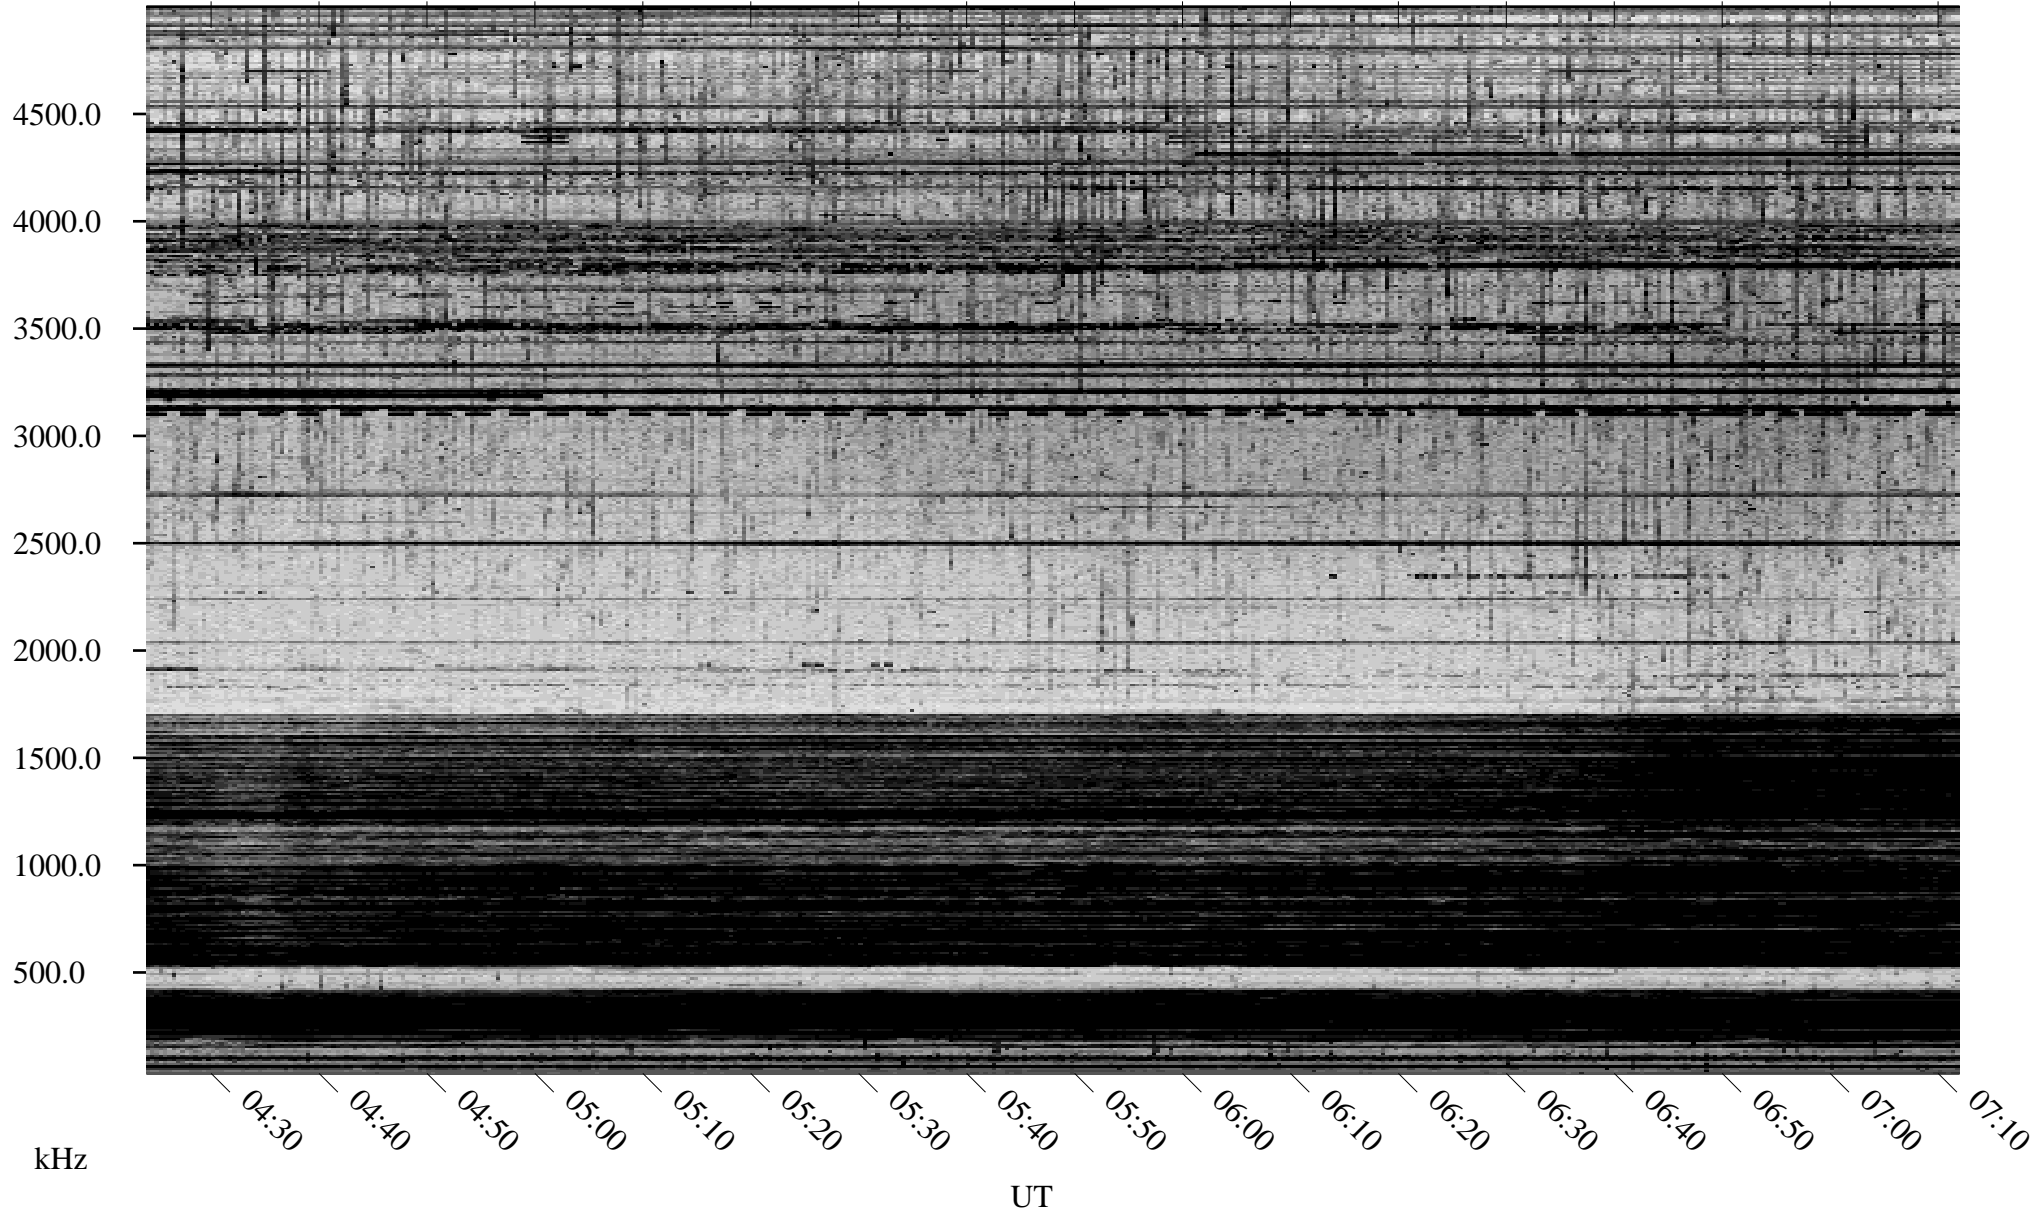

# 12/21/2004 Churchill, Manitoba

Linear Scale    Black = 161    White = 15

ch04356l.r00m max\_12

Page 1

# 12/21/2004 Churchill, Manitoba

Linear Scale    Black = 161    White = 15

ch04356l.r00m max\_12

Page 2

# 12/22/2004 Churchill, Manitoba

Linear Scale    Black = 161    White = 15

ch04356l.r00m max\_12

Page 3

# 12/22/2004 Churchill, Manitoba

Linear Scale    Black = 161    White = 15

ch04356l.r00m max\_12

Page 4