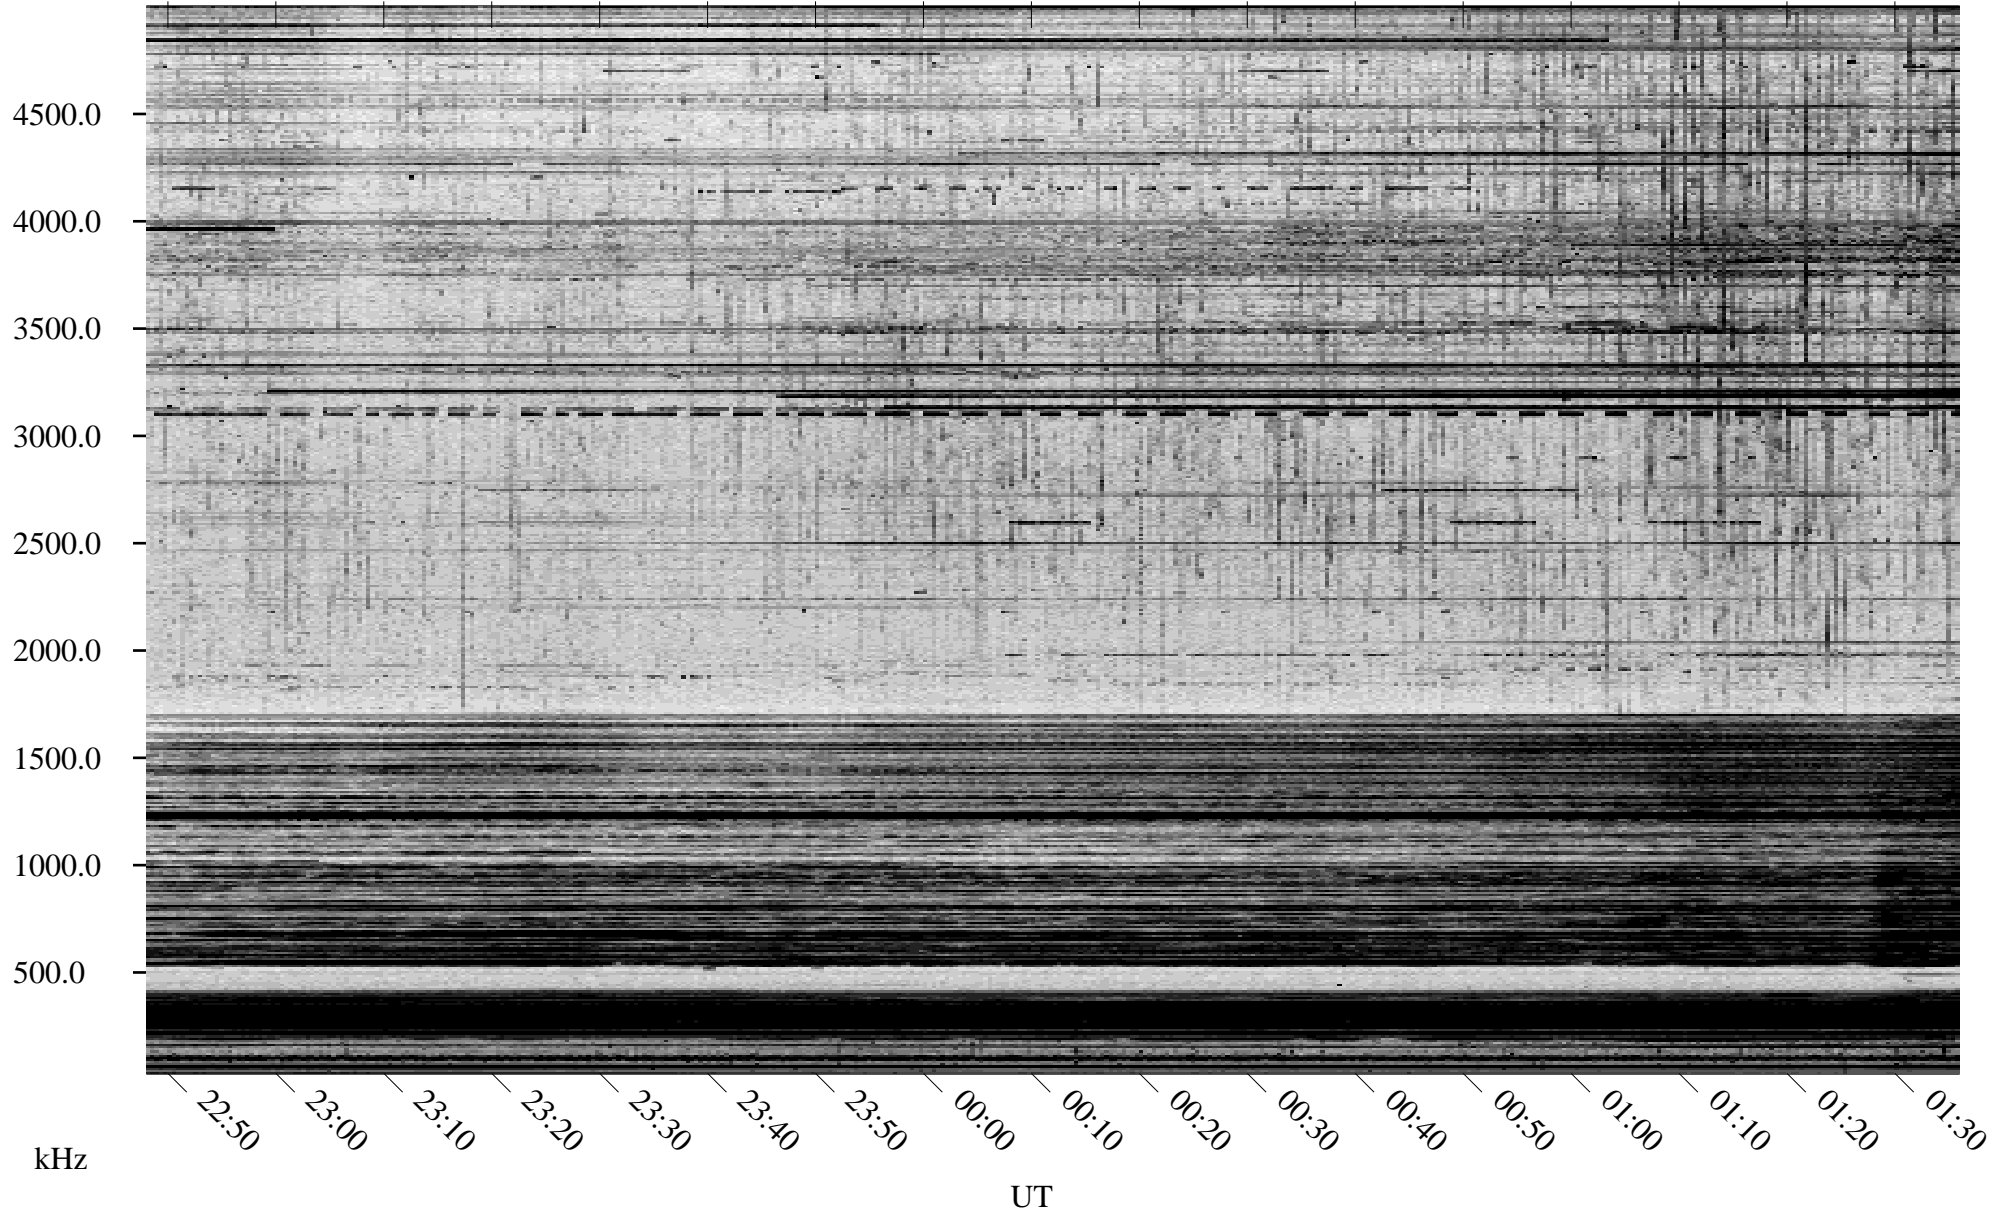

# 12/21/2004 Churchill, Manitoba

Linear Scale    Black = 161    White = 15

ch04356l.r00m max\_12

Page 1

# 12/21/2004 Churchill, Manitoba

Linear Scale    Black = 161    White = 15

ch04356l.r00m max\_12

Page 2

# 12/22/2004 Churchill, Manitoba

Linear Scale    Black = 161    White = 15

ch04356l.r00m max\_12

Page 3

# 12/22/2004 Churchill, Manitoba

Linear Scale    Black = 161    White = 15

ch04356l.r00m max\_12

Page 4