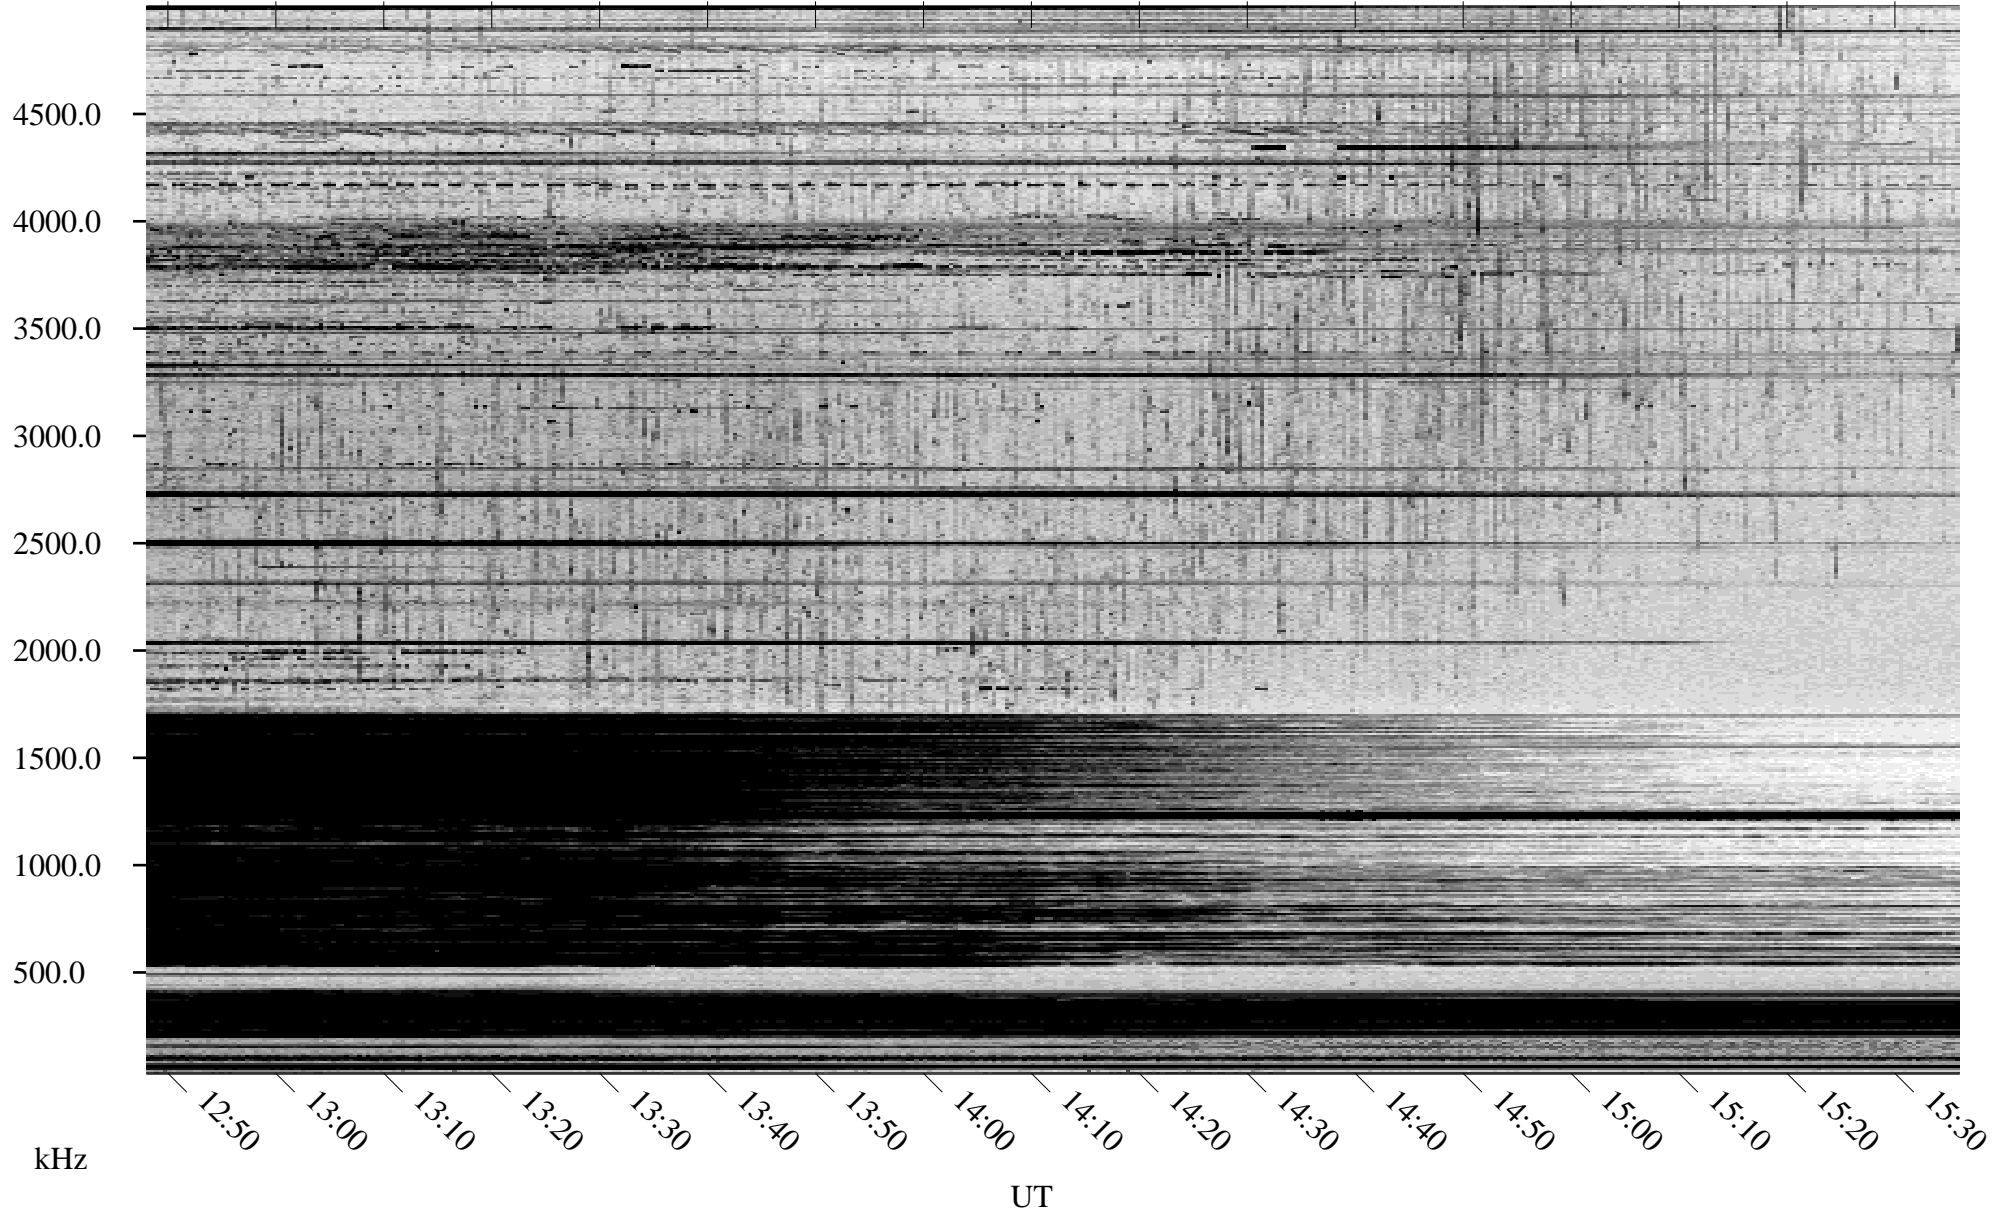

# 12/22/2004 Churchill, Manitoba

Linear Scale Black = 161 White = 15

ch04356l.r00m max\_12

Page 6

# 12/22/2004 Churchill, Manitoba

Linear Scale    Black = 161    White = 15

ch04356l.r00m max\_12

Page 7