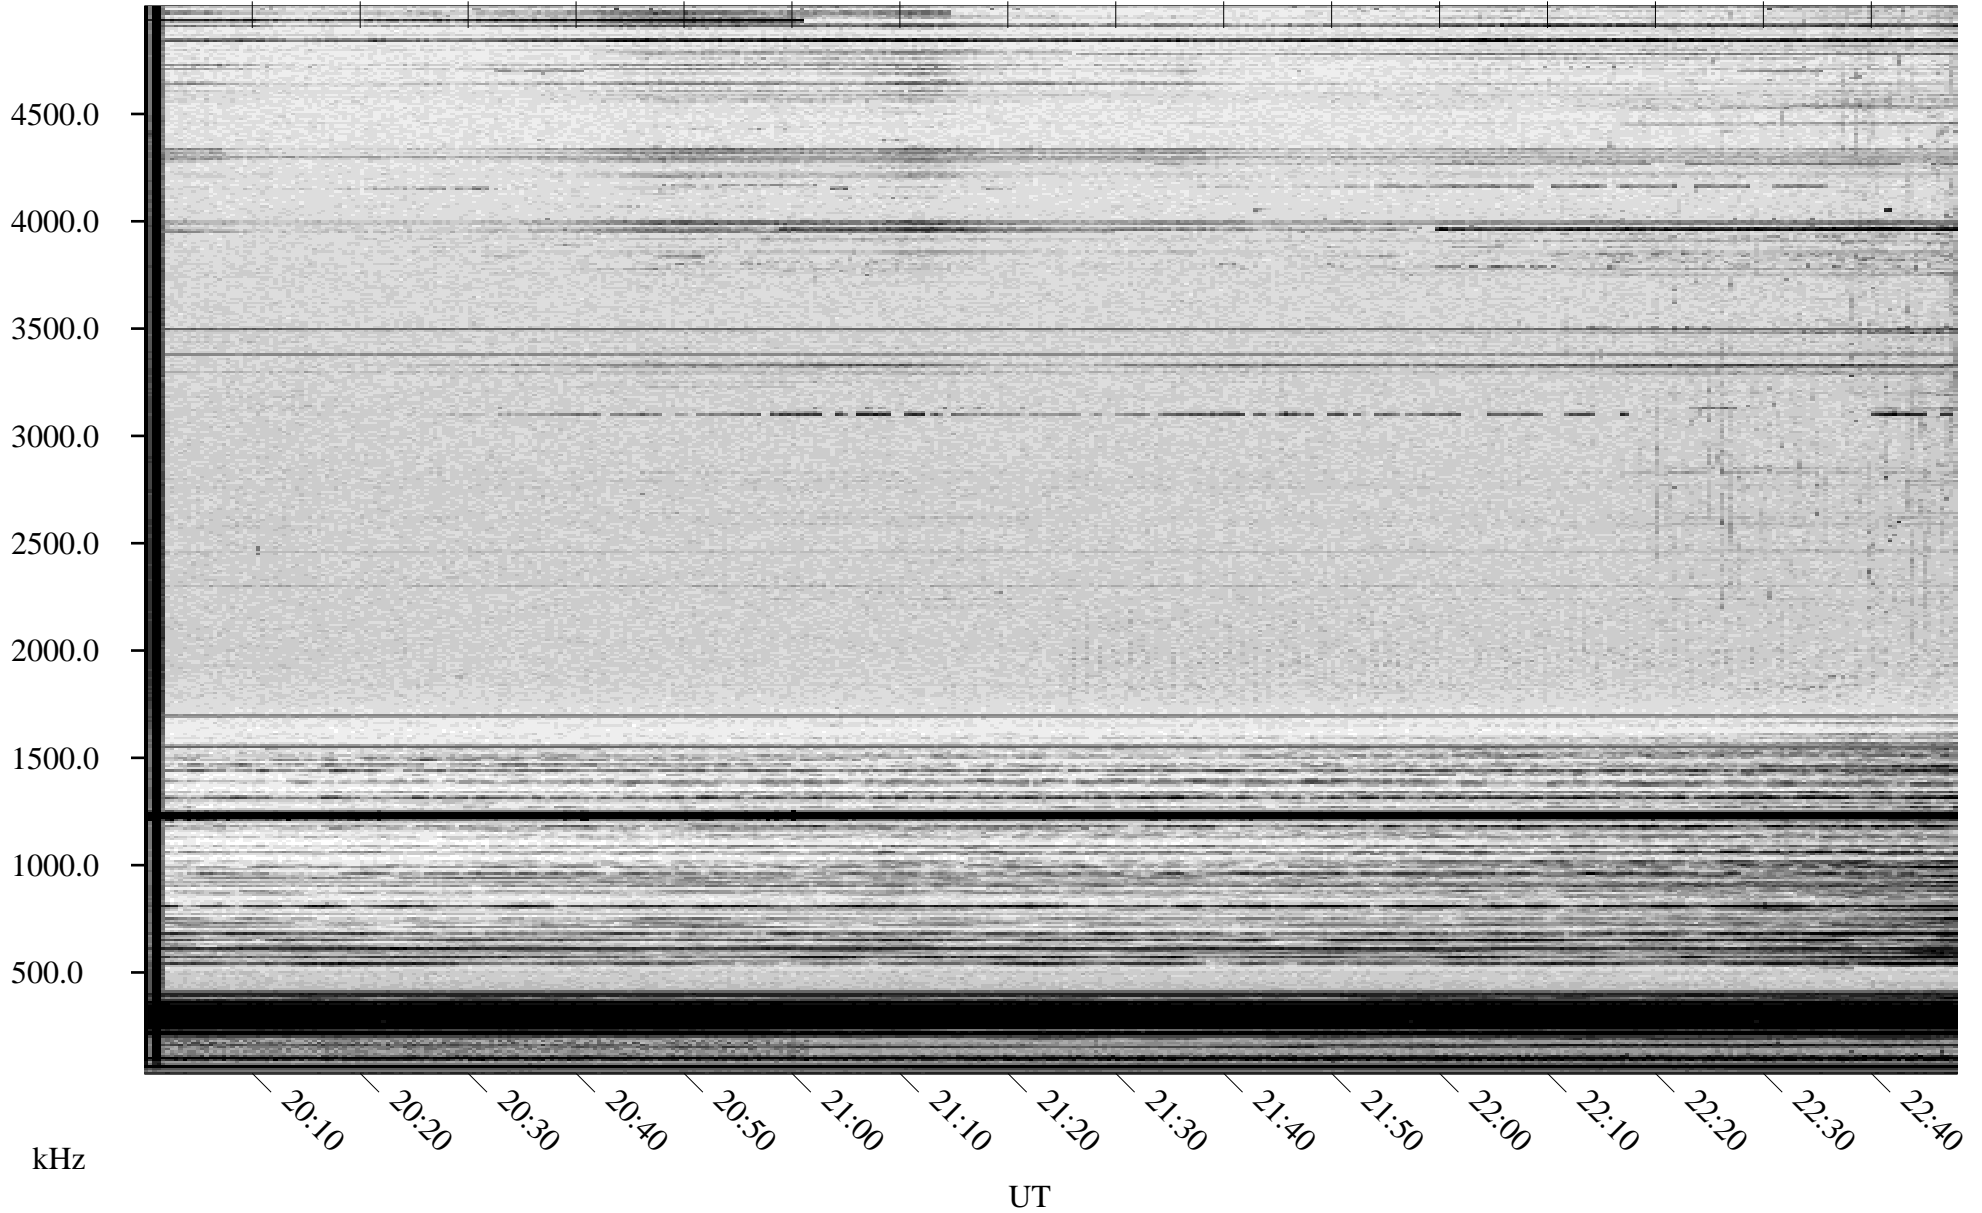

# 12/21/2004 Churchill, Manitoba

Linear Scale    Black = 161    White = 15

ch04356l.r00m max\_12

Page 1

# 12/21/2004 Churchill, Manitoba

Linear Scale    Black = 161    White = 15

ch04356l.r00m max\_12

Page 2

# 12/22/2004 Churchill, Manitoba

Linear Scale    Black = 161    White = 15

ch04356l.r00m max\_12

Page 3

# 12/22/2004 Churchill, Manitoba

Linear Scale    Black = 161    White = 15

ch04356l.r00m max\_12

Page 4