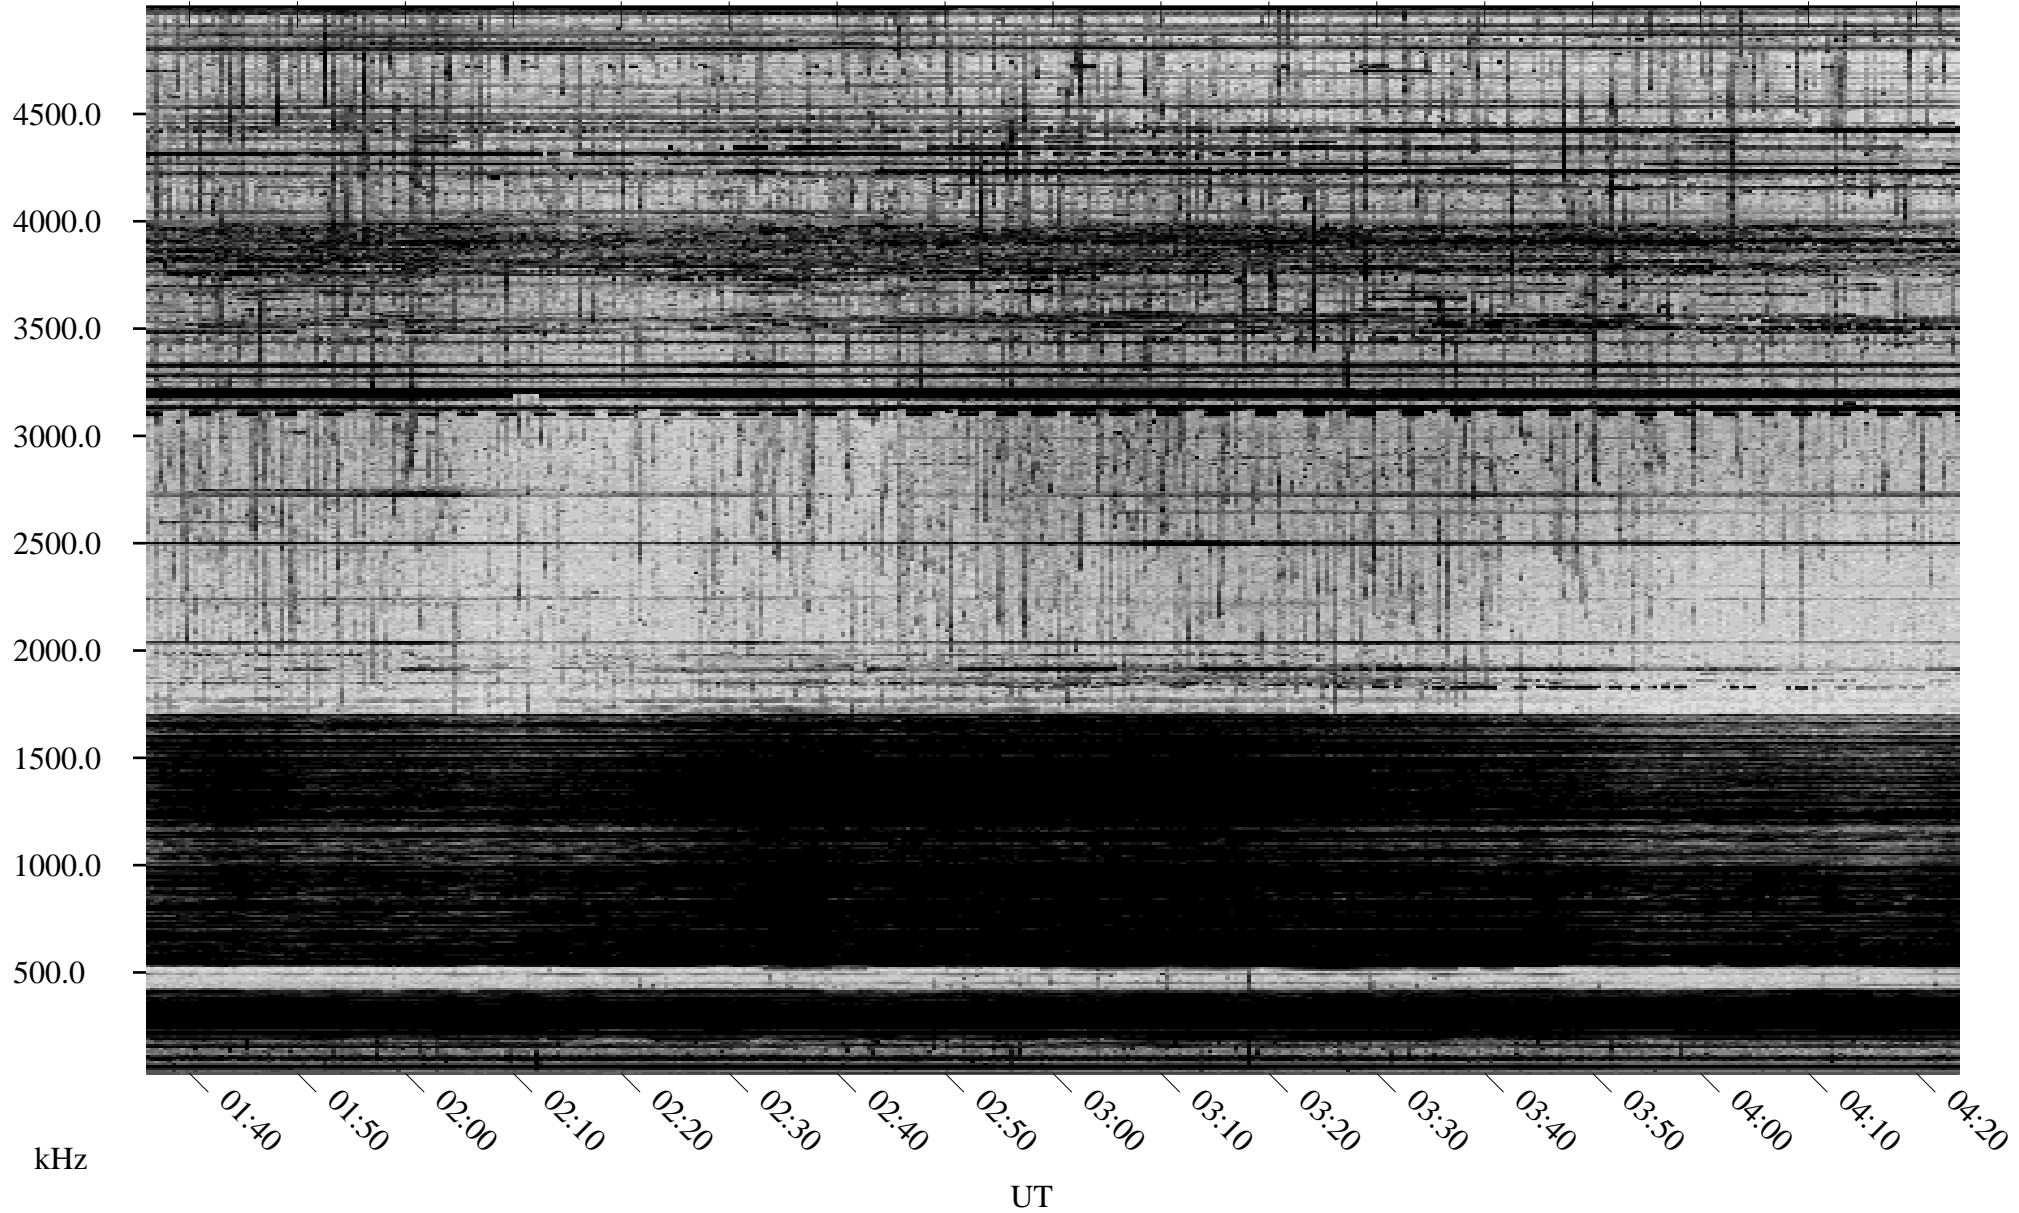

# 12/21/2004 Churchill, Manitoba

Linear Scale    Black = 161    White = 15

ch04356l.r00m max\_12

Page 1

# 12/21/2004 Churchill, Manitoba

Linear Scale    Black = 161    White = 15

ch04356l.r00m max\_12

Page 2

# 12/22/2004 Churchill, Manitoba

Linear Scale    Black = 161    White = 15

ch04356l.r00m max\_12

Page 3

# 12/22/2004 Churchill, Manitoba

Linear Scale    Black = 161    White = 15

ch04356l.r00m max\_12

Page 4