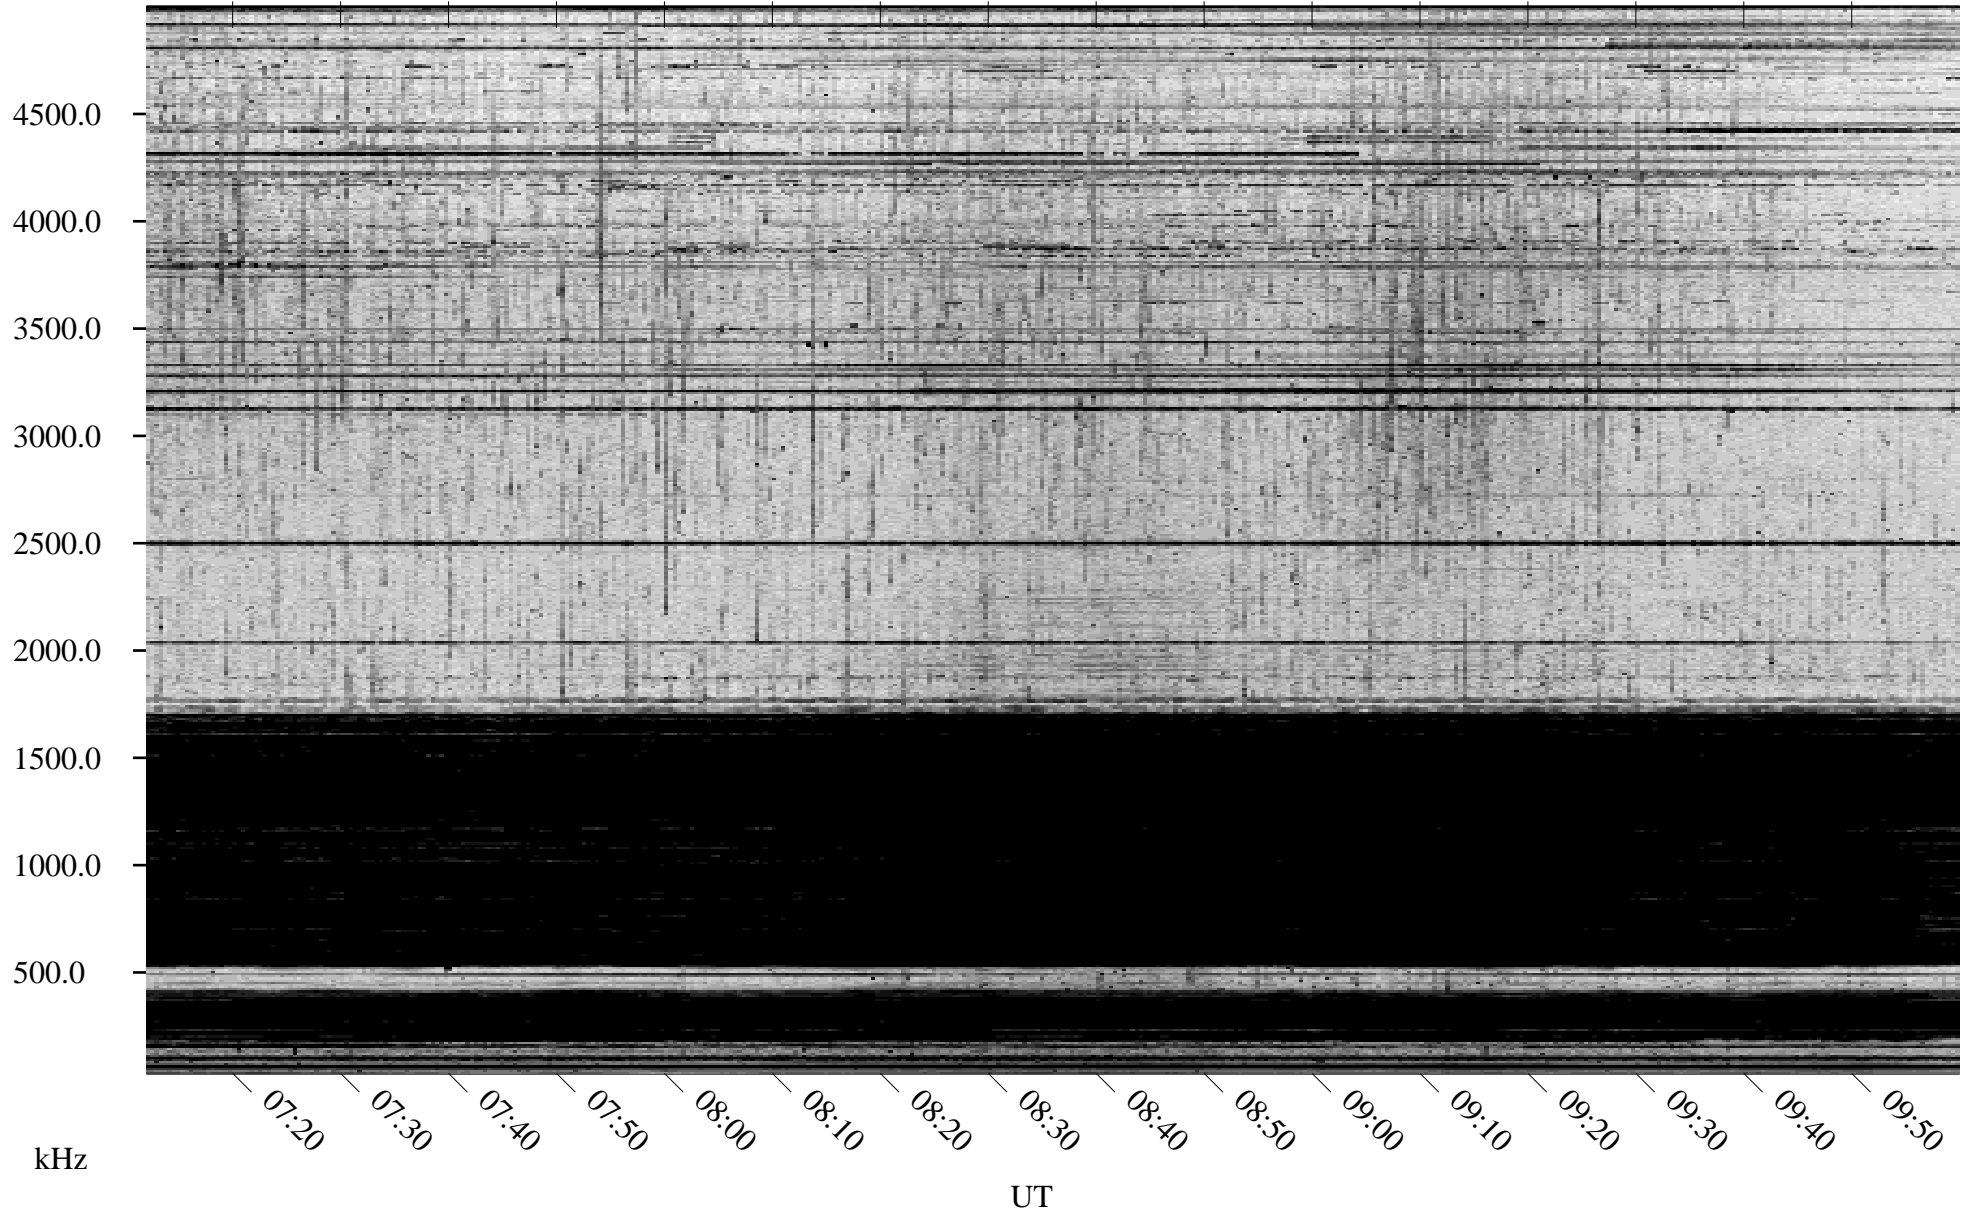

12/22/2004 Churchill, Manitoba

Linear Scale Black = 161 White = 15

ch04357l.r00m max_12

Page 1

12/22/2004 Churchill, Manitoba

Linear Scale Black = 161 White = 15

ch04357l.r00m max_12

Page 2

12/23/2004 Churchill, Manitoba

Linear Scale Black = 161 White = 15

ch04357l.r00m max_12

Page 3

12/23/2004 Churchill, Manitoba

Linear Scale Black = 161 White = 15

ch04357l.r00m max_12

Page 4

12/23/2004 Churchill, Manitoba

Linear Scale Black = 161 White = 15

ch04357l.r00m max_12

Page 5

12/23/2004 Churchill, Manitoba

Linear Scale Black = 161 White = 15

ch04357l.r00m max_12

Page 6

12/23/2004 Churchill, Manitoba

Linear Scale Black = 161 White = 15

ch04357l.r00m max_12

Page 7

12/23/2004 Churchill, Manitoba

Linear Scale Black = 161 White = 15

ch04357l.r00m max_12