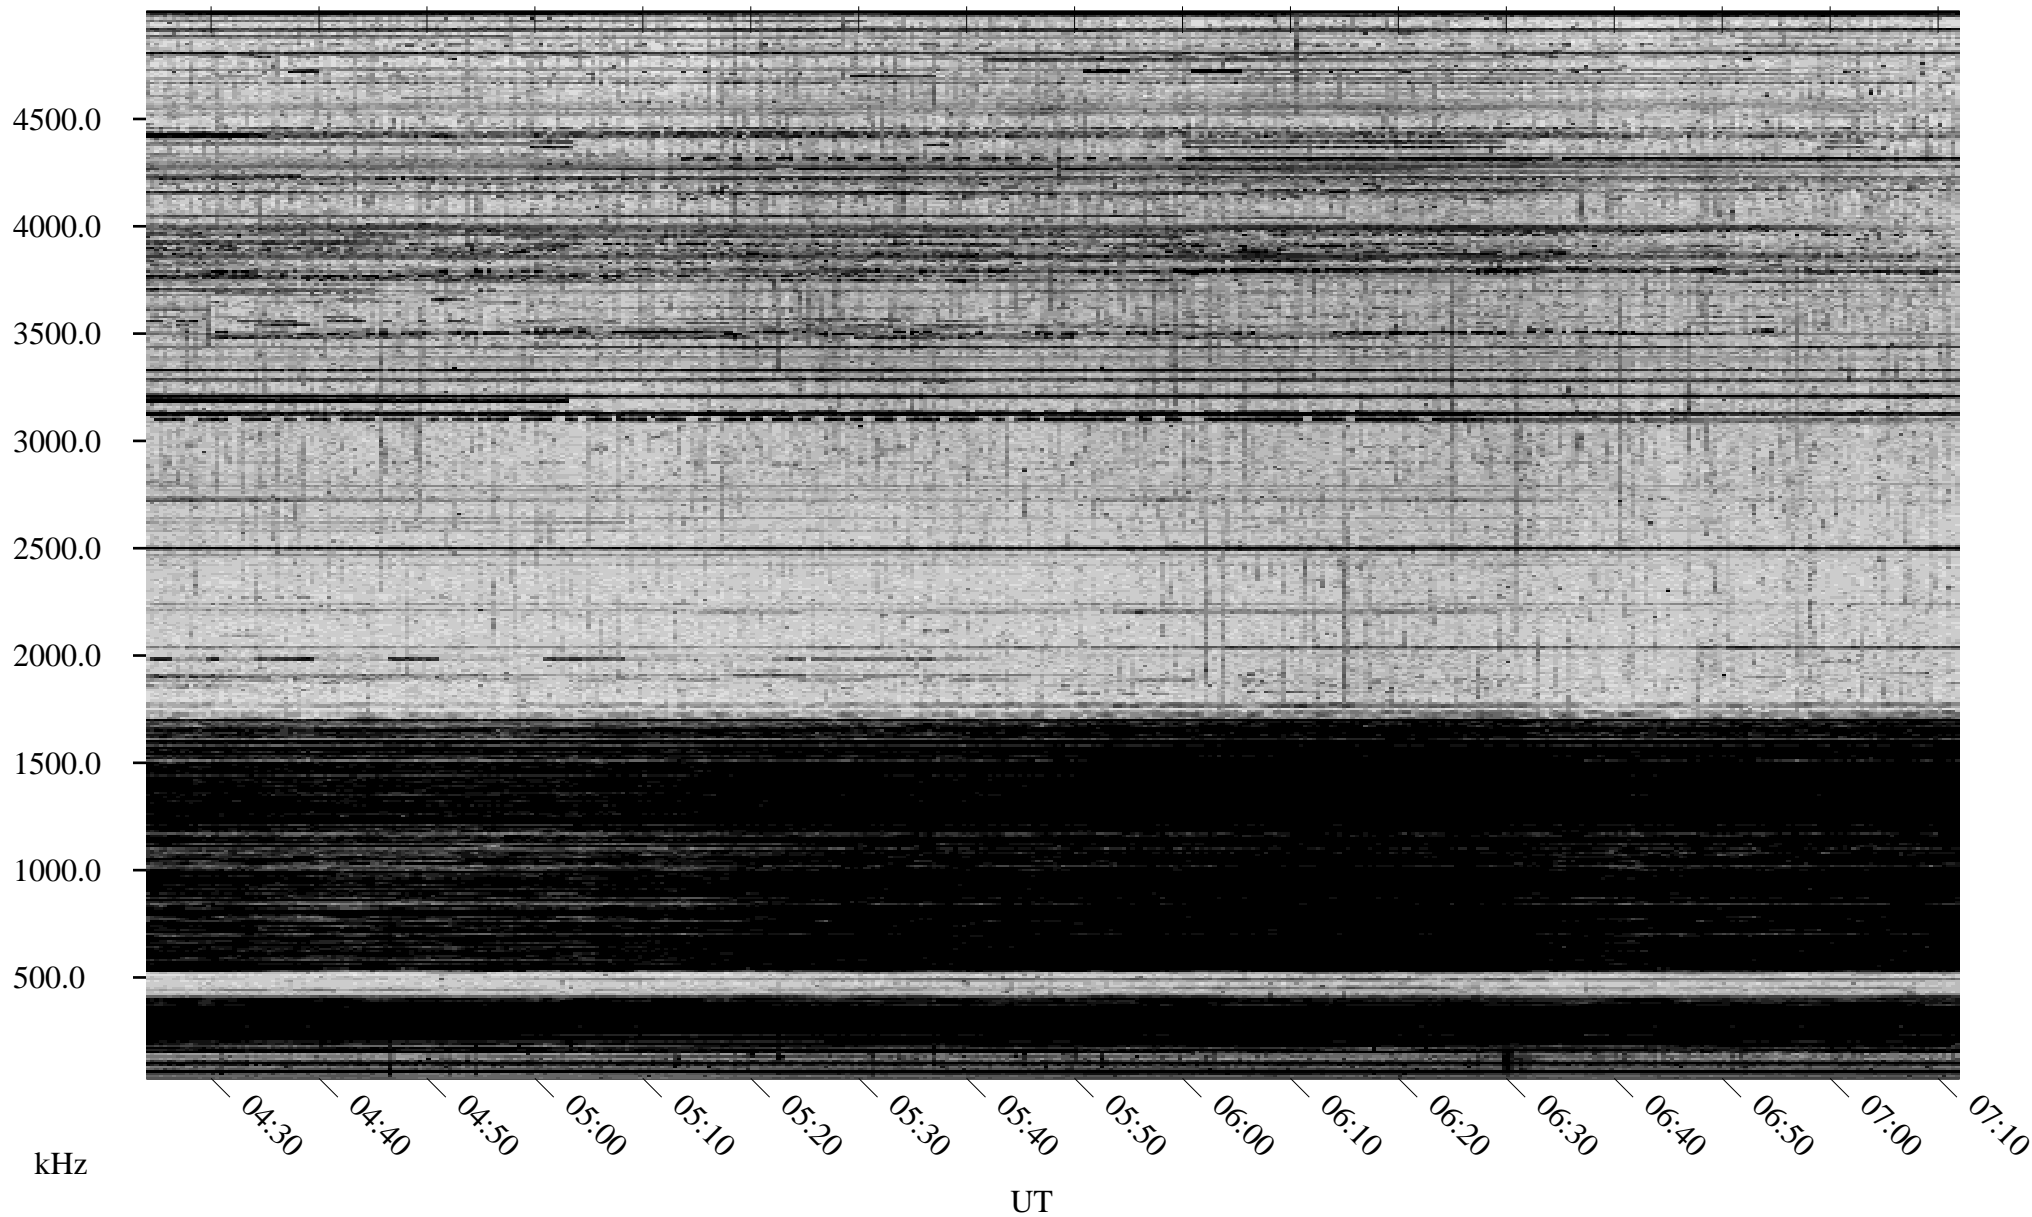

12/22/2004 Churchill, Manitoba

Linear Scale Black = 161 White = 15

ch04357l.r00m max_12

Page 1

12/22/2004 Churchill, Manitoba

Linear Scale Black = 161 White = 15

ch04357l.r00m max_12

Page 2

12/23/2004 Churchill, Manitoba

Linear Scale Black = 161 White = 15

ch04357l.r00m max_12

Page 3

12/23/2004 Churchill, Manitoba

Linear Scale Black = 161 White = 15

ch04357l.r00m max_12

Page 4

12/23/2004 Churchill, Manitoba

Linear Scale Black = 161 White = 15

ch04357l.r00m max_12

Page 5

12/23/2004 Churchill, Manitoba

Linear Scale Black = 161 White = 15

ch04357l.r00m max_12

Page 6

12/23/2004 Churchill, Manitoba

Linear Scale Black = 161 White = 15

ch04357l.r00m max_12

Page 7

12/23/2004 Churchill, Manitoba

Linear Scale Black = 161 White = 15

ch04357l.r00m max_12