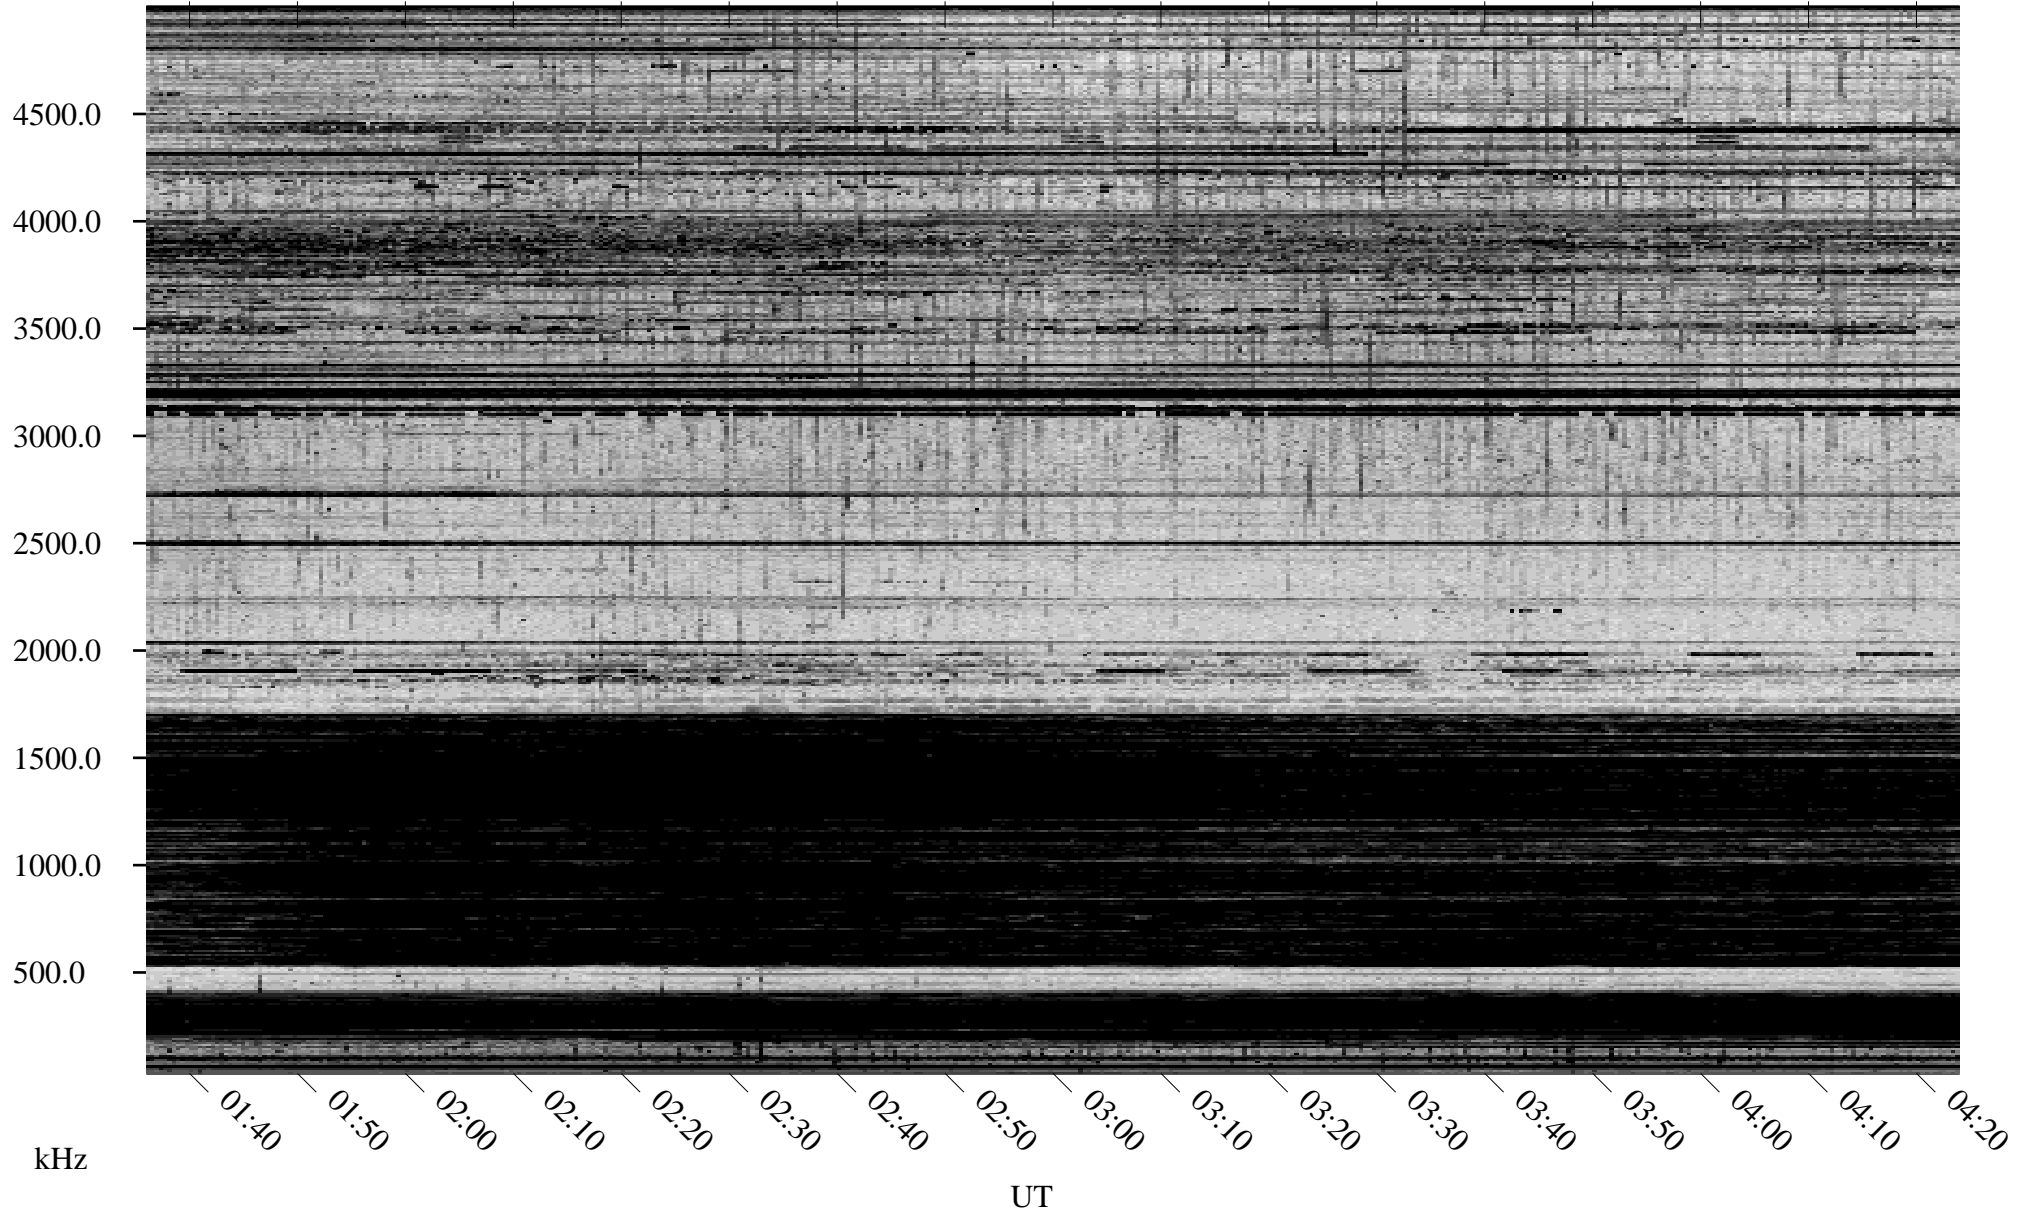

12/22/2004 Churchill, Manitoba

Linear Scale Black = 161 White = 15

ch04357l.r00m max_12

Page 1

12/22/2004 Churchill, Manitoba

Linear Scale Black = 161 White = 15

ch04357l.r00m max_12

Page 2

12/23/2004 Churchill, Manitoba

Linear Scale Black = 161 White = 15

ch04357l.r00m max_12

Page 3

12/23/2004 Churchill, Manitoba

Linear Scale Black = 161 White = 15

ch04357l.r00m max_12

Page 4

12/23/2004 Churchill, Manitoba

Linear Scale Black = 161 White = 15

ch04357l.r00m max_12

Page 5

12/23/2004 Churchill, Manitoba

Linear Scale Black = 161 White = 15

ch04357l.r00m max_12

Page 6

12/23/2004 Churchill, Manitoba

Linear Scale Black = 161 White = 15

ch04357l.r00m max_12

Page 7

12/23/2004 Churchill, Manitoba

Linear Scale Black = 161 White = 15

ch04357l.r00m max_12