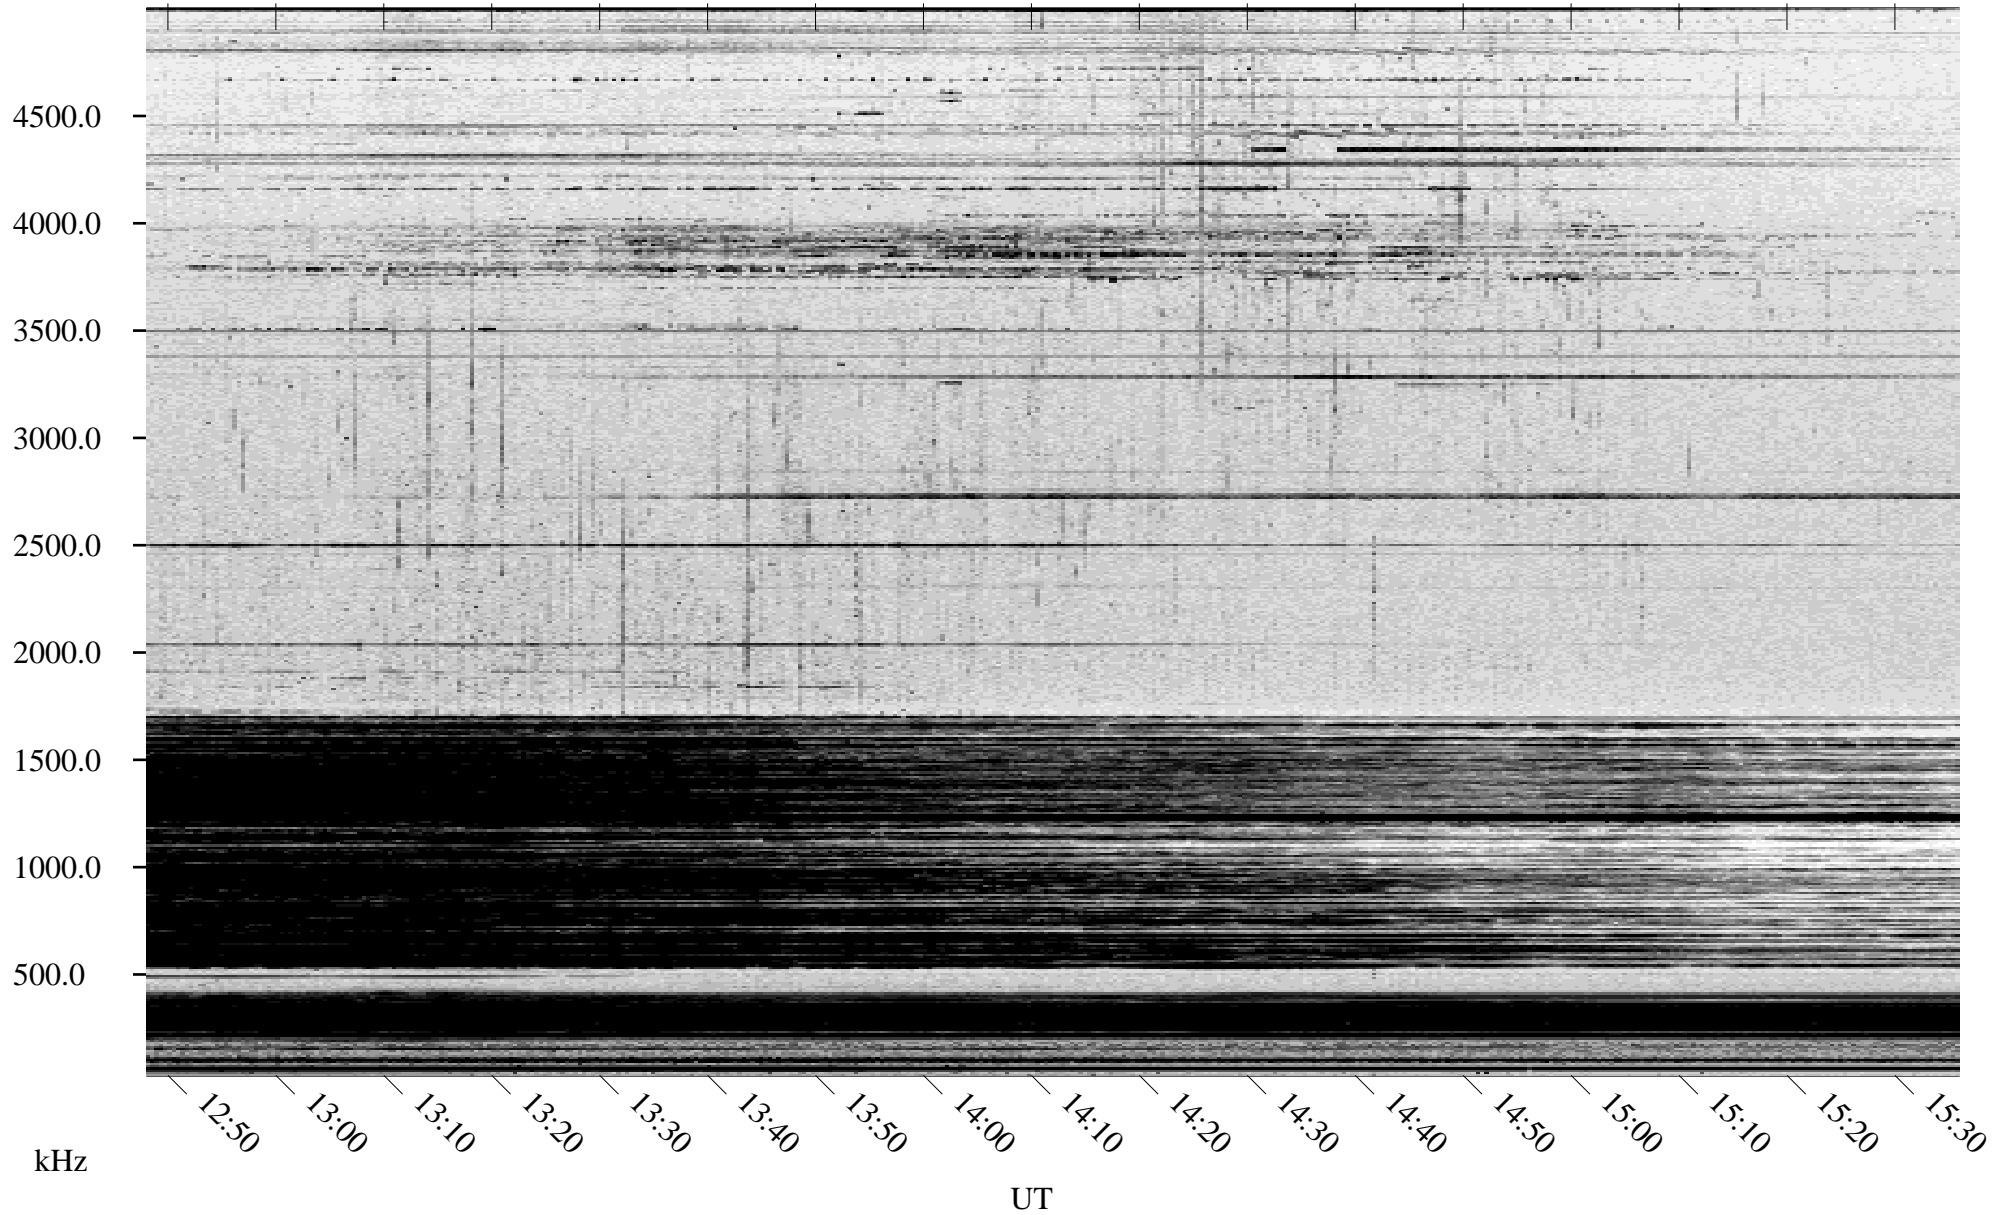

12/22/2004 Churchill, Manitoba

Linear Scale Black = 161 White = 15

ch04357l.r00m max_12

Page 1

12/22/2004 Churchill, Manitoba

Linear Scale Black = 161 White = 15

ch04357l.r00m max_12

Page 2

12/23/2004 Churchill, Manitoba

Linear Scale Black = 161 White = 15

ch04357l.r00m max_12

Page 3

12/23/2004 Churchill, Manitoba

Linear Scale Black = 161 White = 15

ch04357l.r00m max_12

Page 4

12/23/2004 Churchill, Manitoba

Linear Scale Black = 161 White = 15

ch04357l.r00m max_12

Page 5

12/23/2004 Churchill, Manitoba

Linear Scale Black = 161 White = 15

ch04357l.r00m max_12

Page 6

12/23/2004 Churchill, Manitoba

Linear Scale Black = 161 White = 15

ch04357l.r00m max_12

Page 7

12/23/2004 Churchill, Manitoba

Linear Scale Black = 161 White = 15

ch04357l.r00m max_12