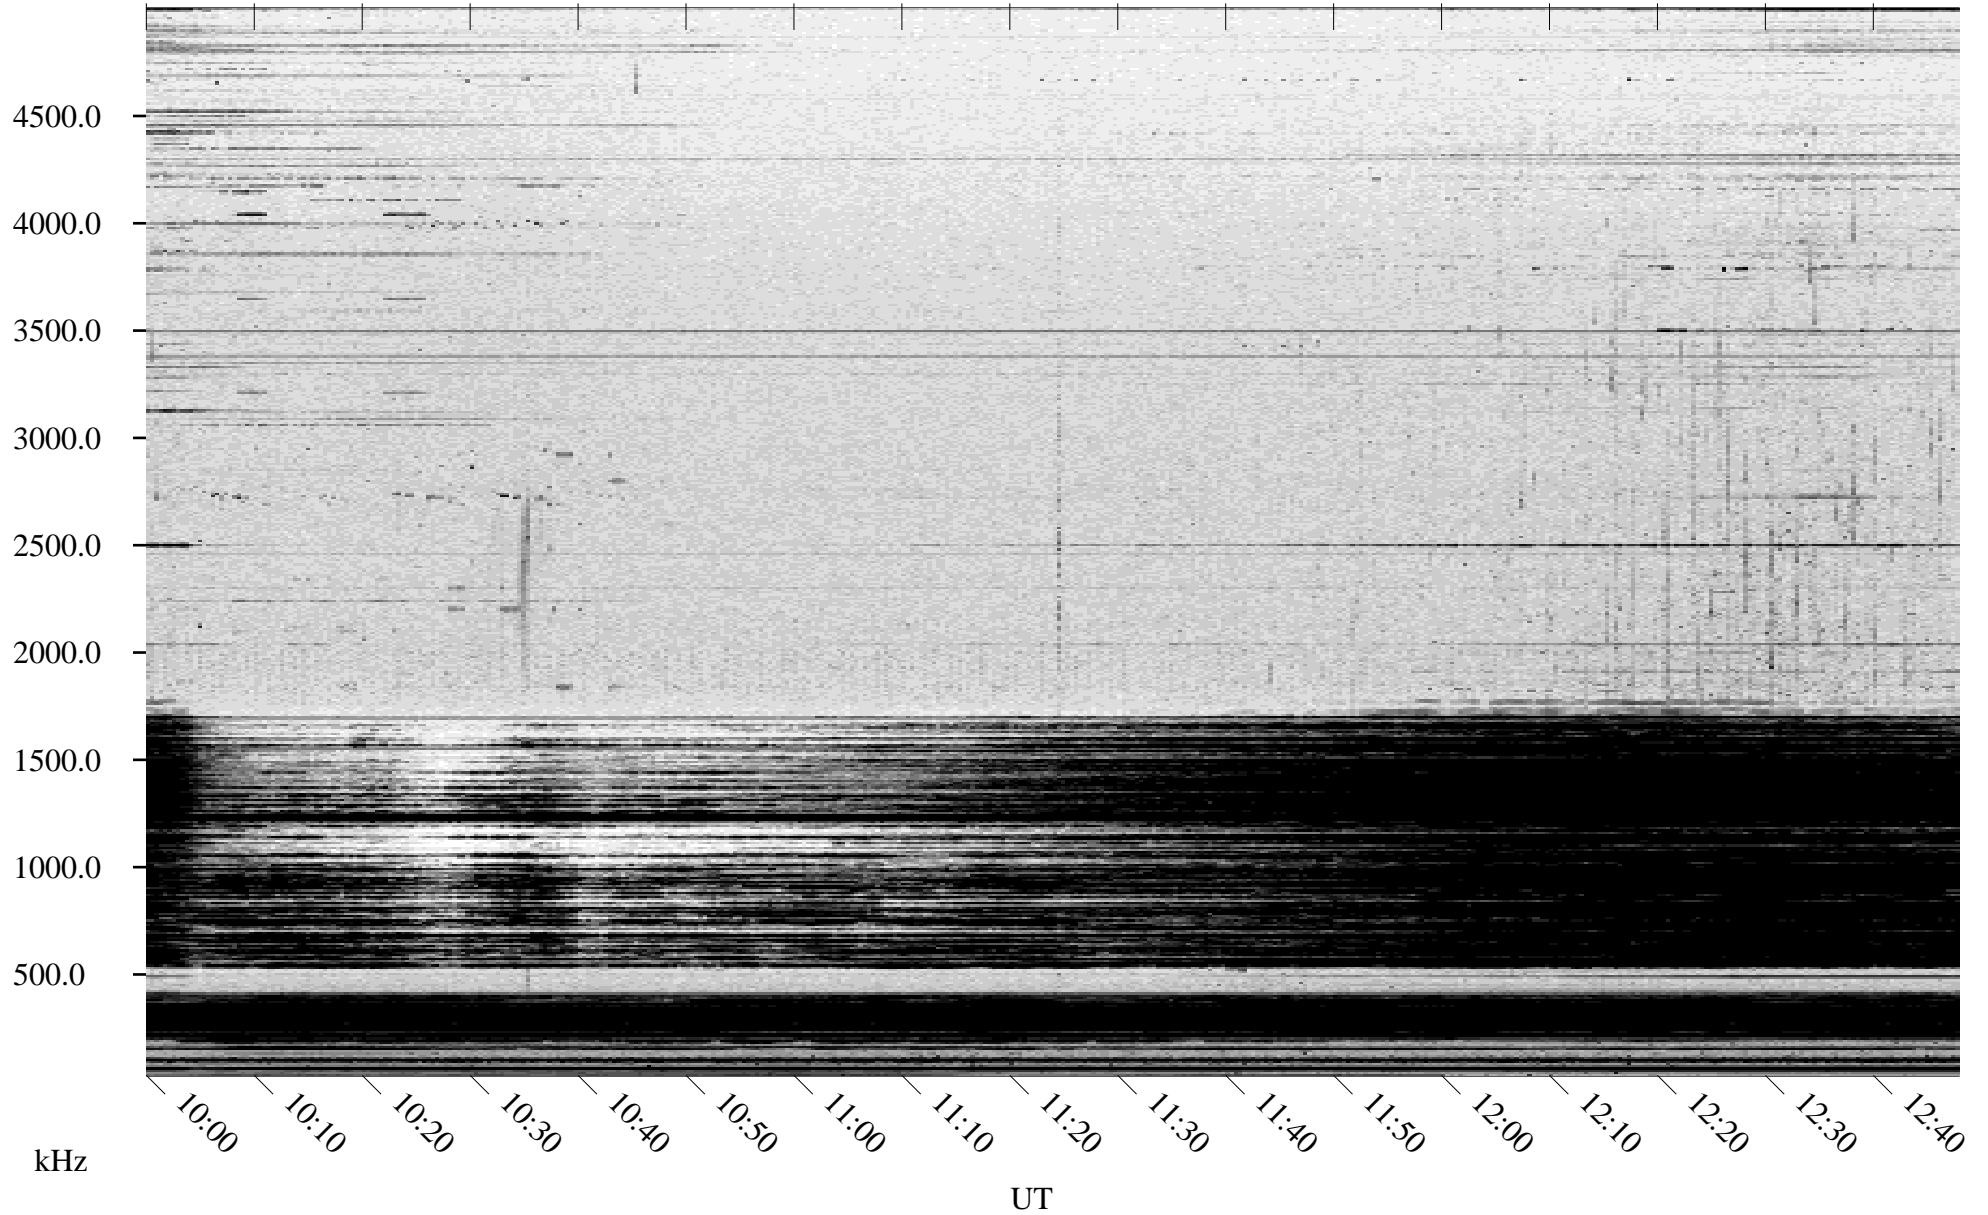

12/22/2004 Churchill, Manitoba

Linear Scale Black = 161 White = 15

ch04357l.r00m max_12

Page 1

12/22/2004 Churchill, Manitoba

Linear Scale Black = 161 White = 15

ch04357l.r00m max_12

Page 2

12/23/2004 Churchill, Manitoba

Linear Scale Black = 161 White = 15

ch04357l.r00m max_12

Page 3

12/23/2004 Churchill, Manitoba

Linear Scale Black = 161 White = 15

ch04357l.r00m max_12

Page 4

12/23/2004 Churchill, Manitoba

Linear Scale Black = 161 White = 15

ch04357l.r00m max_12

Page 5

12/23/2004 Churchill, Manitoba

Linear Scale Black = 161 White = 15

ch04357l.r00m max_12

Page 6

12/23/2004 Churchill, Manitoba

Linear Scale Black = 161 White = 15

ch04357l.r00m max_12

Page 7

12/23/2004 Churchill, Manitoba

Linear Scale Black = 161 White = 15

ch04357l.r00m max_12