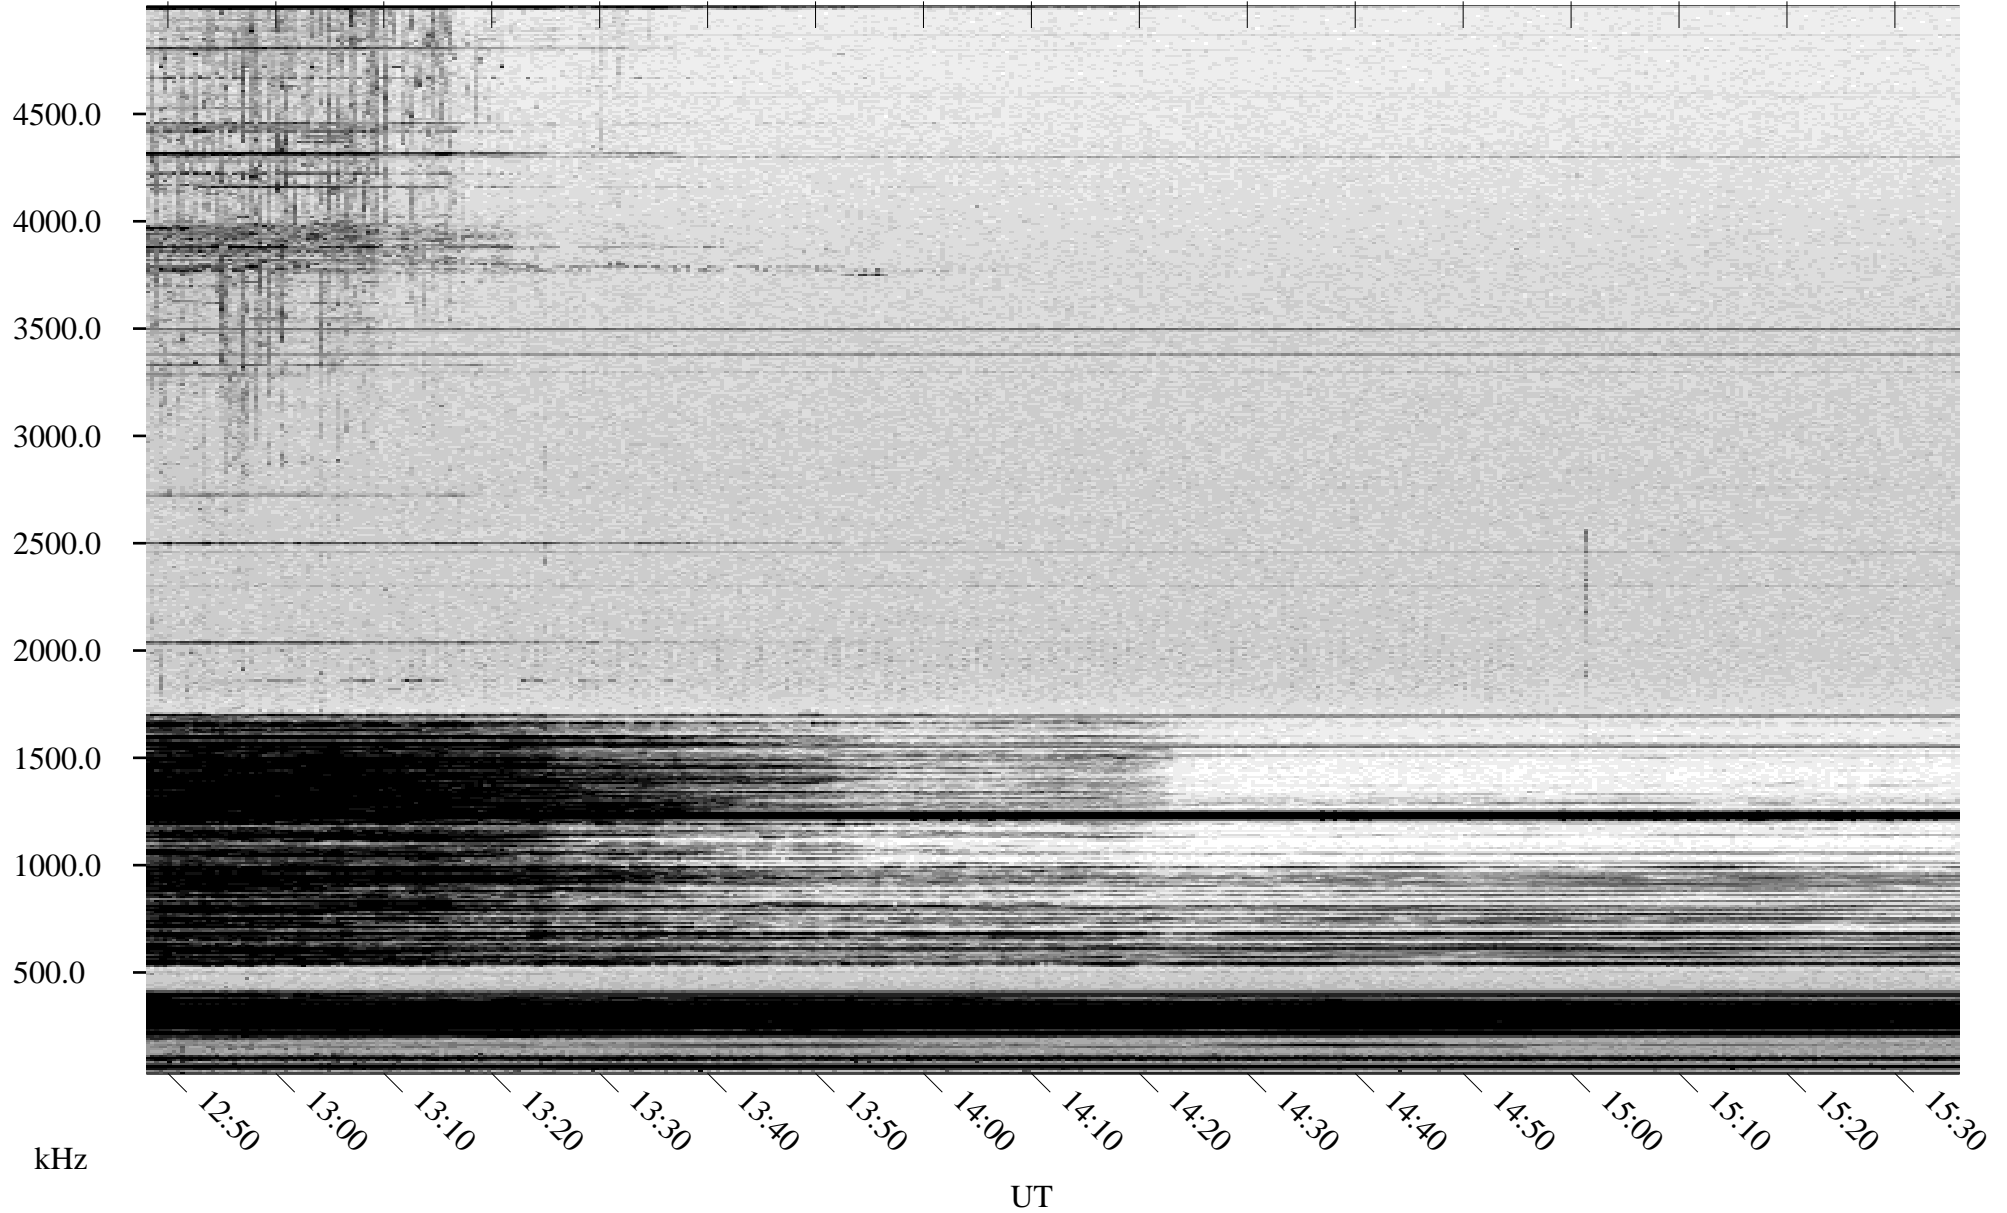

12/23/2004 Churchill, Manitoba

Linear Scale Black = 161 White = 15

ch04358l.r00m max_12

Page 1

12/23/2004 Churchill, Manitoba

Linear Scale Black = 161 White = 15

ch04358l.r00m max_12

Page 2

12/24/2004 Churchill, Manitoba

Linear Scale Black = 161 White = 15

ch04358l.r00m max_12

Page 3

12/24/2004 Churchill, Manitoba

Linear Scale Black = 161 White = 15

ch04358l.r00m max_12

Page 4

12/24/2004 Churchill, Manitoba

Linear Scale Black = 161 White = 15

ch04358l.r00m max_12

Page 5

12/24/2004 Churchill, Manitoba

Linear Scale Black = 161 White = 15

ch04358l.r00m max_12

Page 6

12/24/2004 Churchill, Manitoba

Linear Scale Black = 161 White = 15

ch04358l.r00m max_12

Page 7

12/24/2004 Churchill, Manitoba

Linear Scale Black = 161 White = 15

ch04358l.r00m max_12