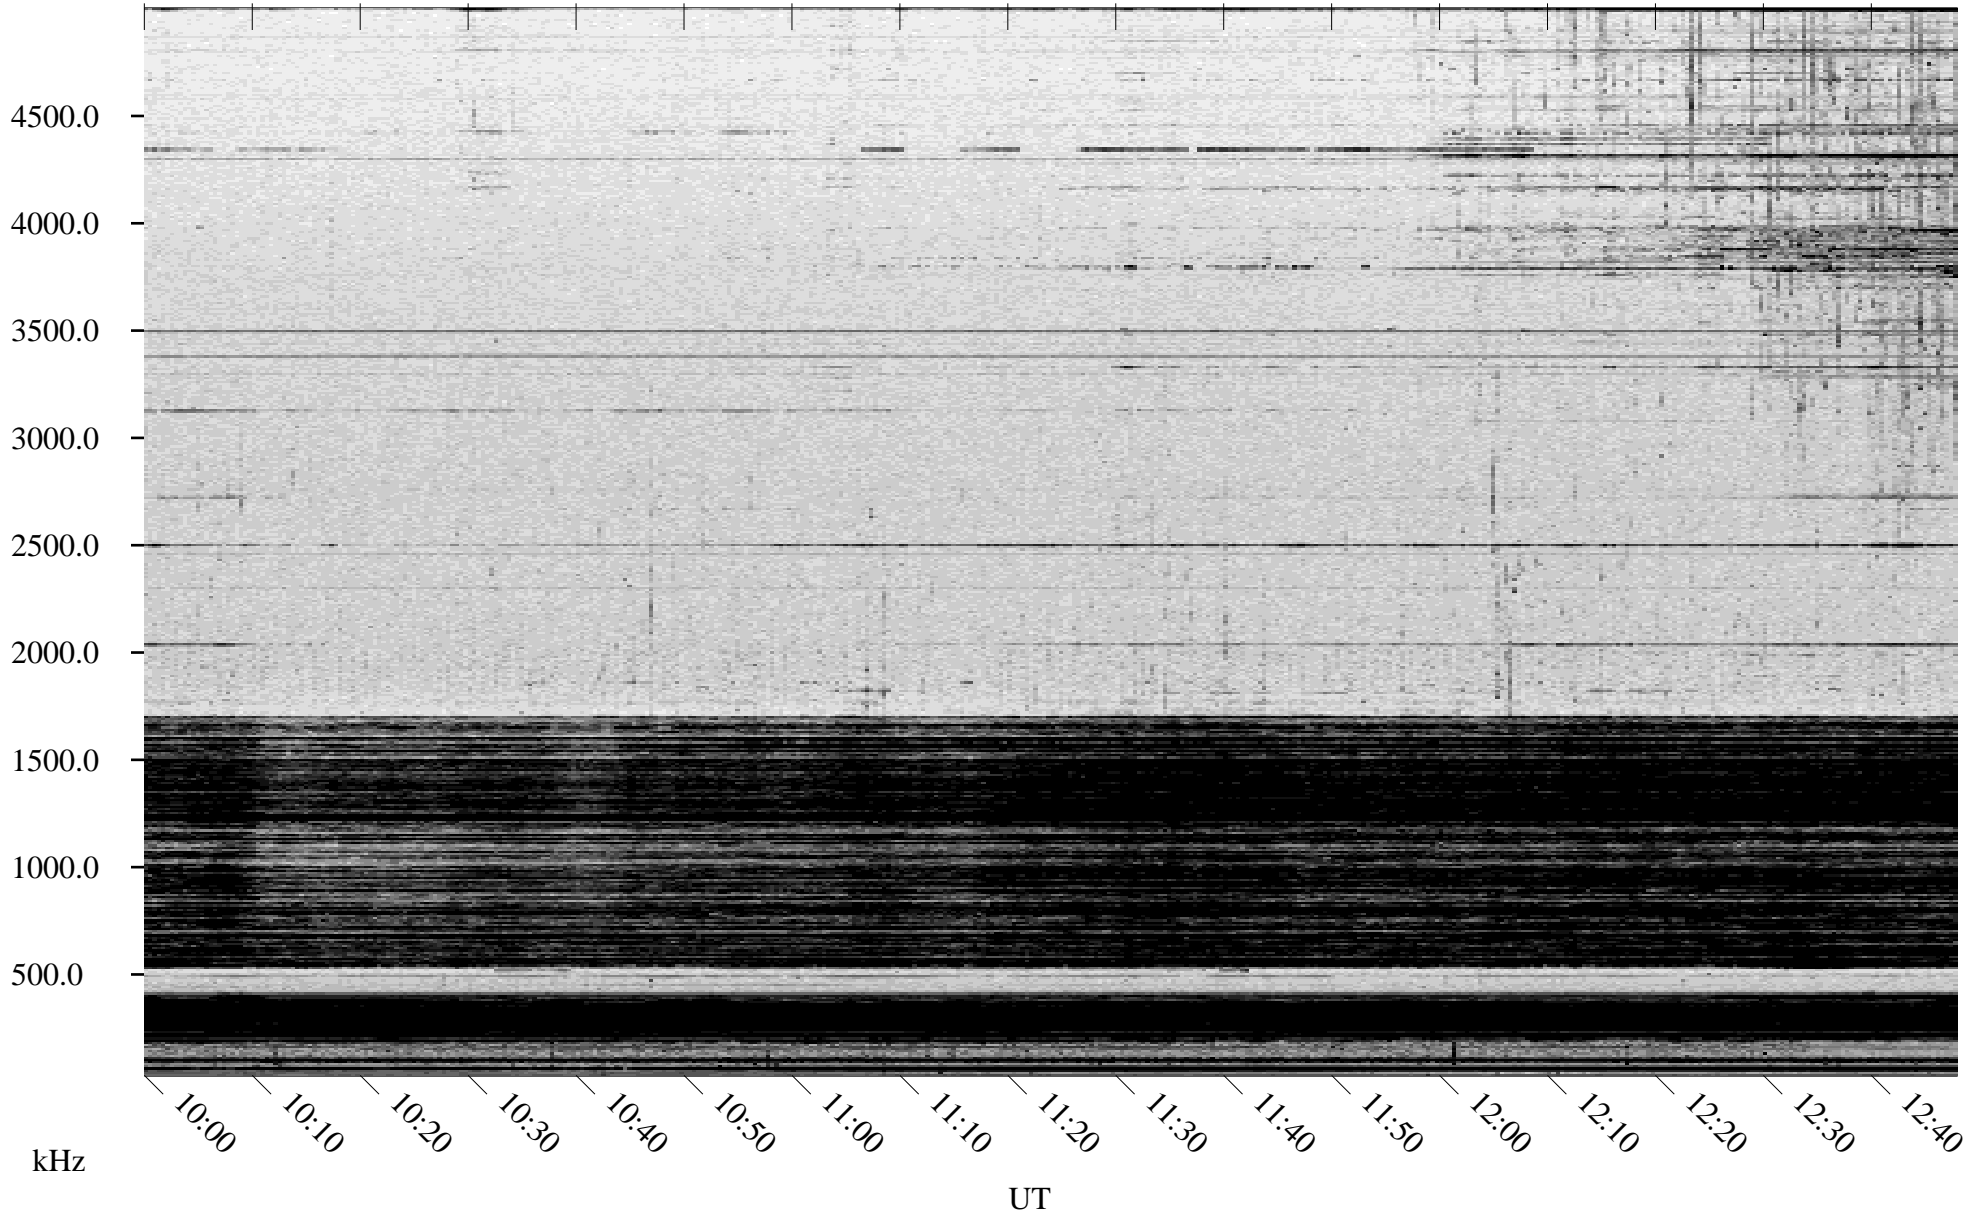

12/23/2004 Churchill, Manitoba

Linear Scale Black = 161 White = 15

ch04358l.r00m max_12

Page 1

12/23/2004 Churchill, Manitoba

Linear Scale Black = 161 White = 15

ch04358l.r00m max_12

Page 2

12/24/2004 Churchill, Manitoba

Linear Scale Black = 161 White = 15

ch04358l.r00m max_12

Page 3

12/24/2004 Churchill, Manitoba

Linear Scale Black = 161 White = 15

ch04358l.r00m max_12

Page 4

12/24/2004 Churchill, Manitoba

Linear Scale Black = 161 White = 15

ch04358l.r00m max_12

Page 5

12/24/2004 Churchill, Manitoba

Linear Scale Black = 161 White = 15

ch04358l.r00m max_12

Page 6

12/24/2004 Churchill, Manitoba

Linear Scale Black = 161 White = 15

ch04358l.r00m max_12

Page 7

12/24/2004 Churchill, Manitoba

Linear Scale Black = 161 White = 15

ch04358l.r00m max_12