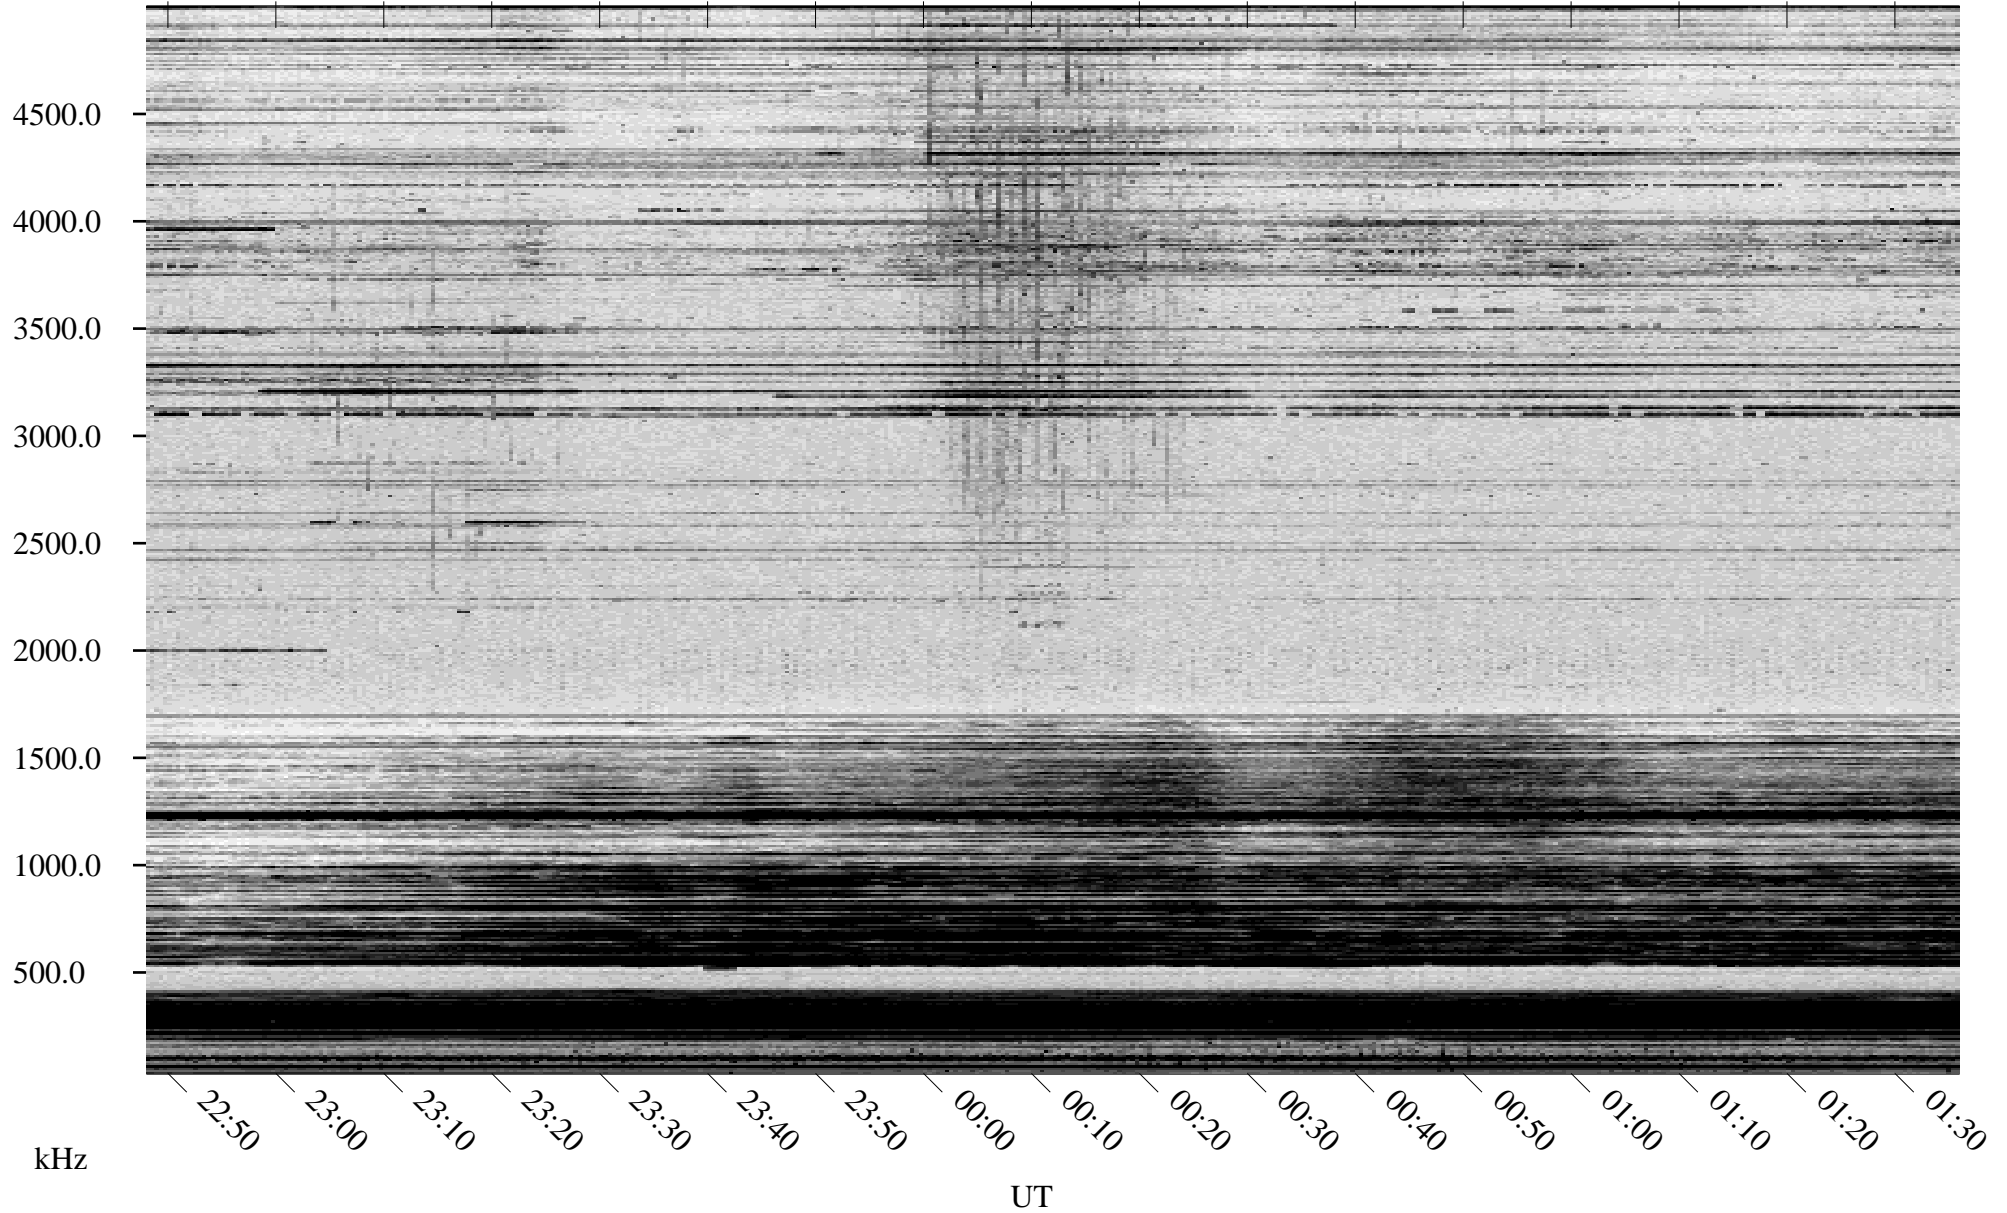

12/23/2004 Churchill, Manitoba

Linear Scale Black = 161 White = 15

ch04358l.r00m max_12

Page 1

12/23/2004 Churchill, Manitoba

Linear Scale Black = 161 White = 15

ch04358l.r00m max_12

Page 2

12/24/2004 Churchill, Manitoba

Linear Scale Black = 161 White = 15

ch04358l.r00m max_12

Page 3

12/24/2004 Churchill, Manitoba

Linear Scale Black = 161 White = 15

ch04358l.r00m max_12

Page 4

12/24/2004 Churchill, Manitoba

Linear Scale Black = 161 White = 15

ch04358l.r00m max_12

Page 5

12/24/2004 Churchill, Manitoba

Linear Scale Black = 161 White = 15

ch04358l.r00m max_12

Page 6

12/24/2004 Churchill, Manitoba

Linear Scale Black = 161 White = 15

ch04358l.r00m max_12

Page 7

12/24/2004 Churchill, Manitoba

Linear Scale Black = 161 White = 15

ch04358l.r00m max_12