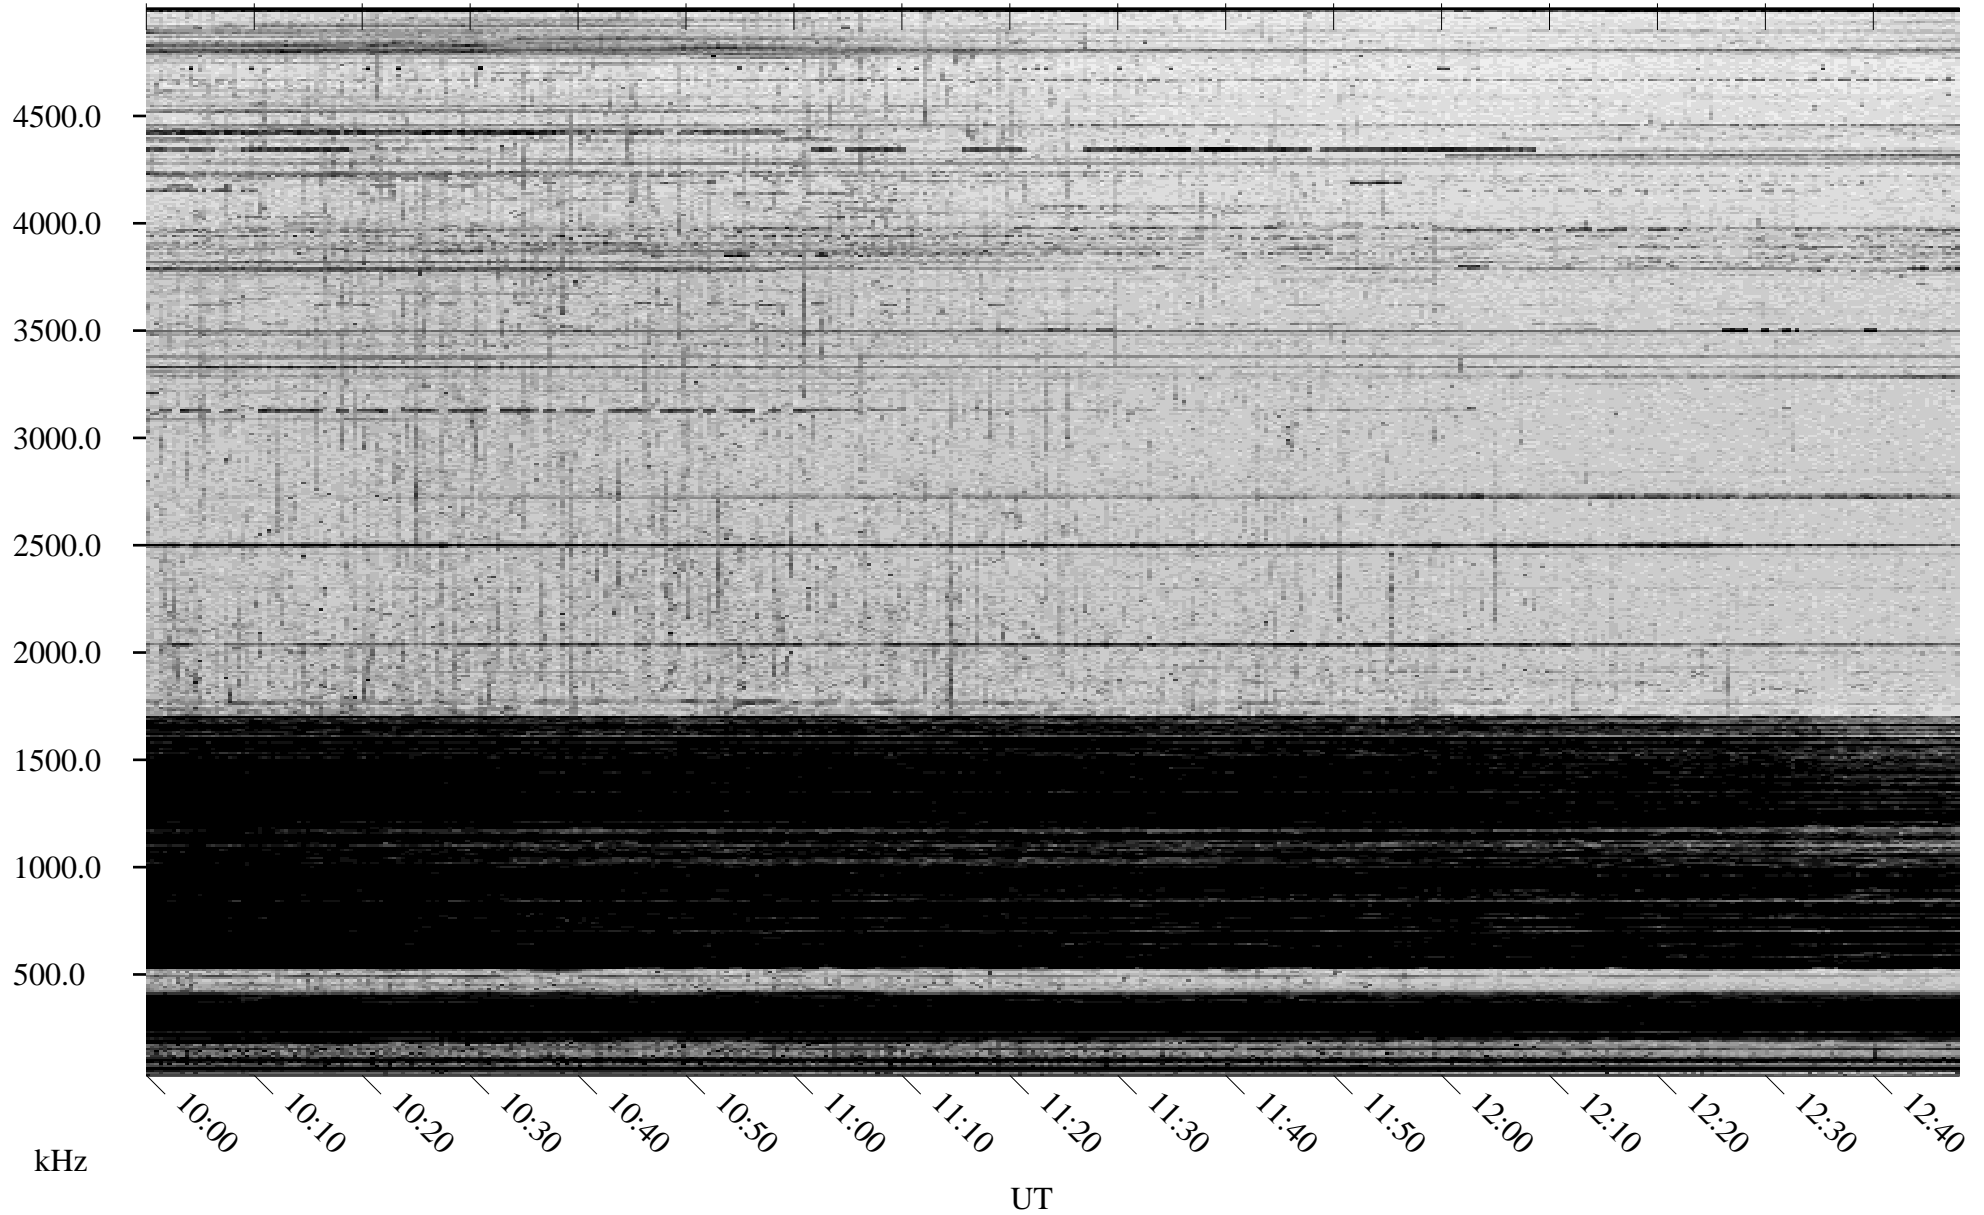

12/24/2004 Churchill, Manitoba

Linear Scale Black = 161 White = 15

ch04359l.r00m max_12

Page 1

12/24/2004 Churchill, Manitoba

Linear Scale Black = 161 White = 15

ch04359l.r00m max_12

Page 2

12/25/2004 Churchill, Manitoba

Linear Scale Black = 161 White = 15

ch04359l.r00m max_12

Page 3

12/25/2004 Churchill, Manitoba

Linear Scale Black = 161 White = 15

ch04359l.r00m max_12

Page 4

12/25/2004 Churchill, Manitoba

Linear Scale Black = 161 White = 15

ch04359l.r00m max_12

Page 5

12/25/2004 Churchill, Manitoba

Linear Scale Black = 161 White = 15

ch04359l.r00m max_12

Page 6

12/25/2004 Churchill, Manitoba

Linear Scale Black = 161 White = 15

ch04359l.r00m max_12

Page 7

12/25/2004 Churchill, Manitoba

Linear Scale Black = 161 White = 15

ch04359l.r00m max_12