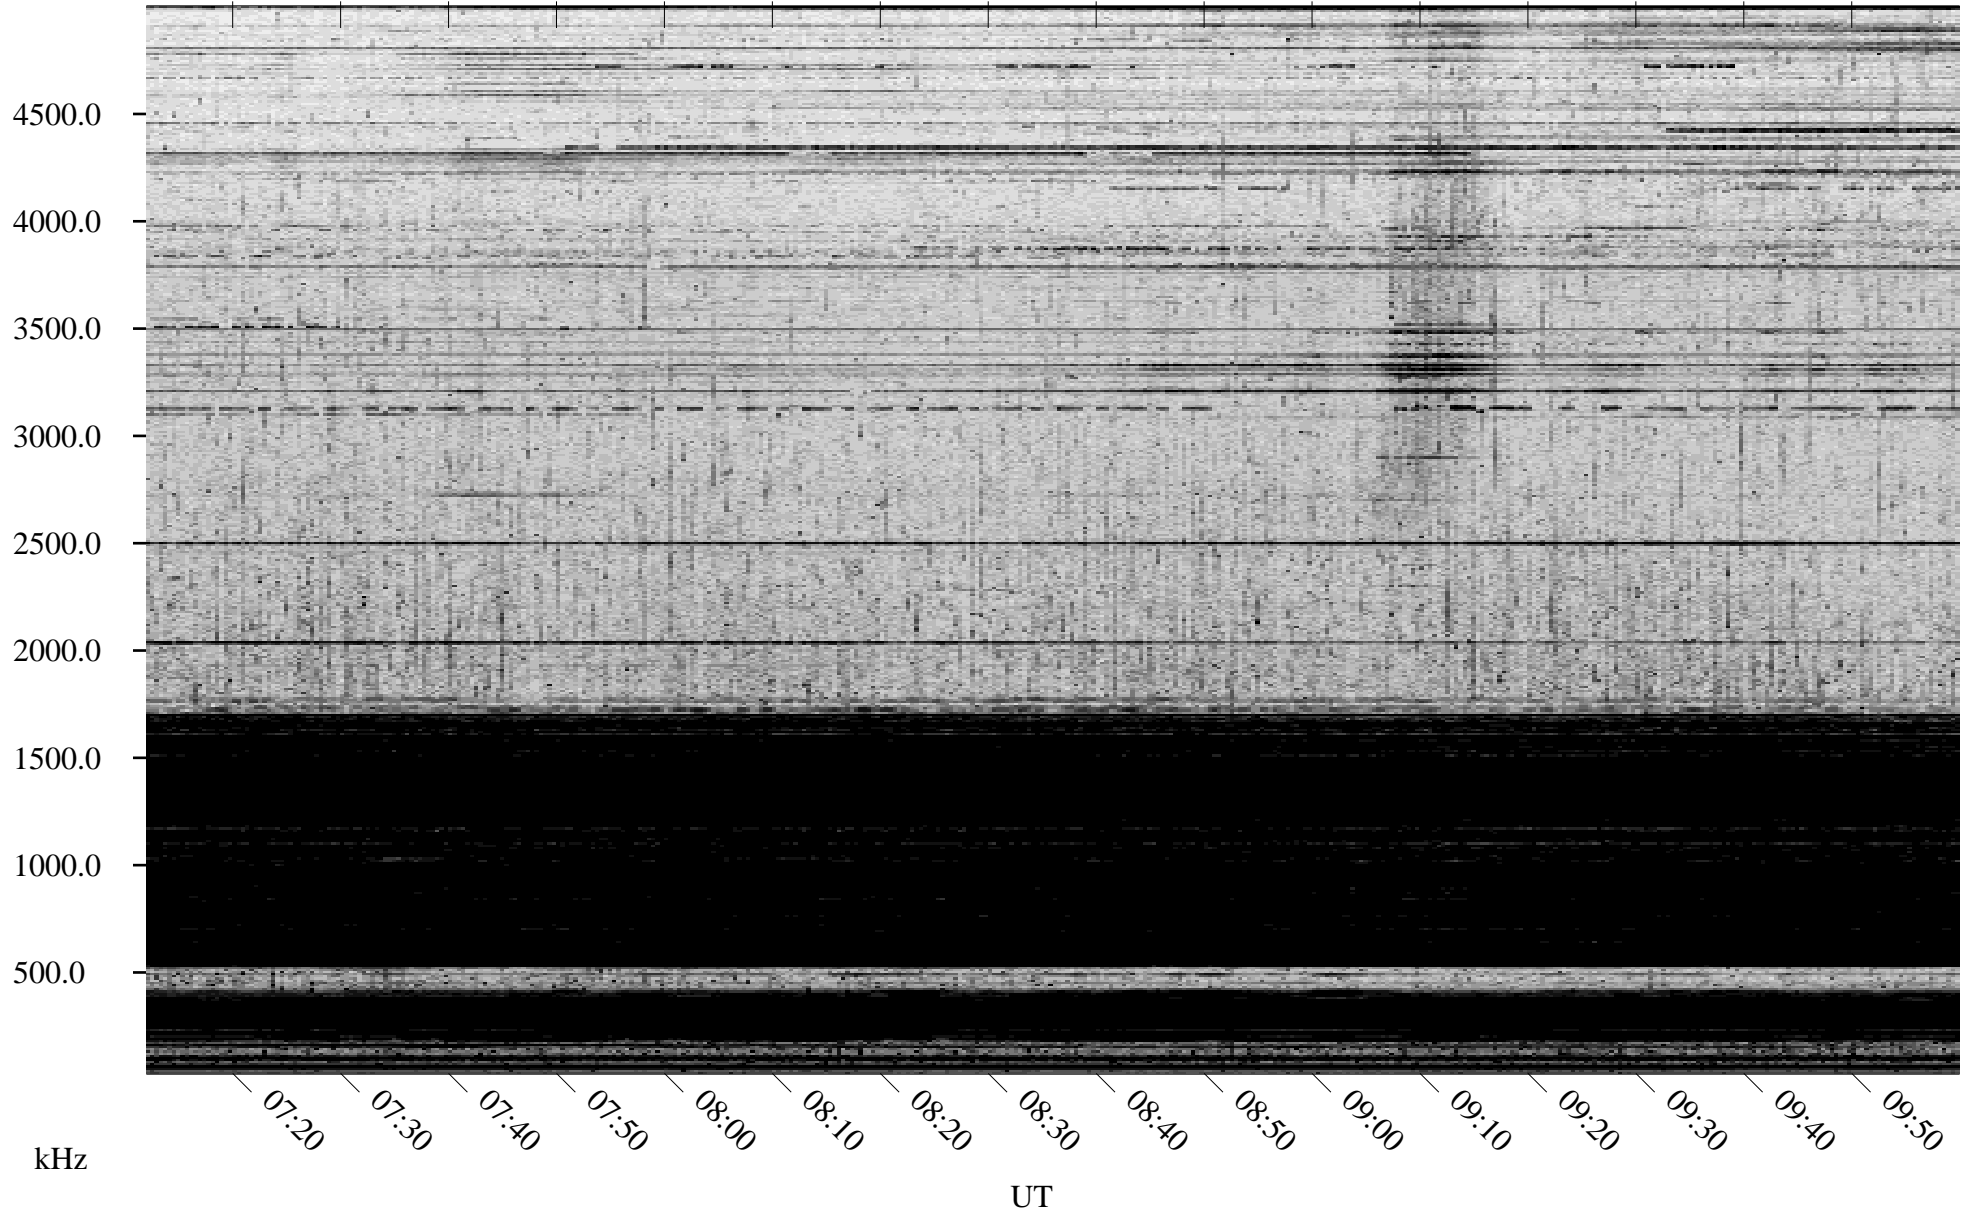

12/24/2004 Churchill, Manitoba

Linear Scale Black = 161 White = 15

ch04359l.r00m max_12

Page 1

12/24/2004 Churchill, Manitoba

Linear Scale Black = 161 White = 15

ch04359l.r00m max_12

Page 2

12/25/2004 Churchill, Manitoba

Linear Scale Black = 161 White = 15

ch04359l.r00m max_12

Page 3

12/25/2004 Churchill, Manitoba

Linear Scale Black = 161 White = 15

ch04359l.r00m max_12

Page 4

12/25/2004 Churchill, Manitoba

Linear Scale Black = 161 White = 15

ch04359l.r00m max_12

Page 5

12/25/2004 Churchill, Manitoba

Linear Scale Black = 161 White = 15

ch04359l.r00m max_12

Page 6

12/25/2004 Churchill, Manitoba

Linear Scale Black = 161 White = 15

ch04359l.r00m max_12

Page 7

12/25/2004 Churchill, Manitoba

Linear Scale Black = 161 White = 15

ch04359l.r00m max_12