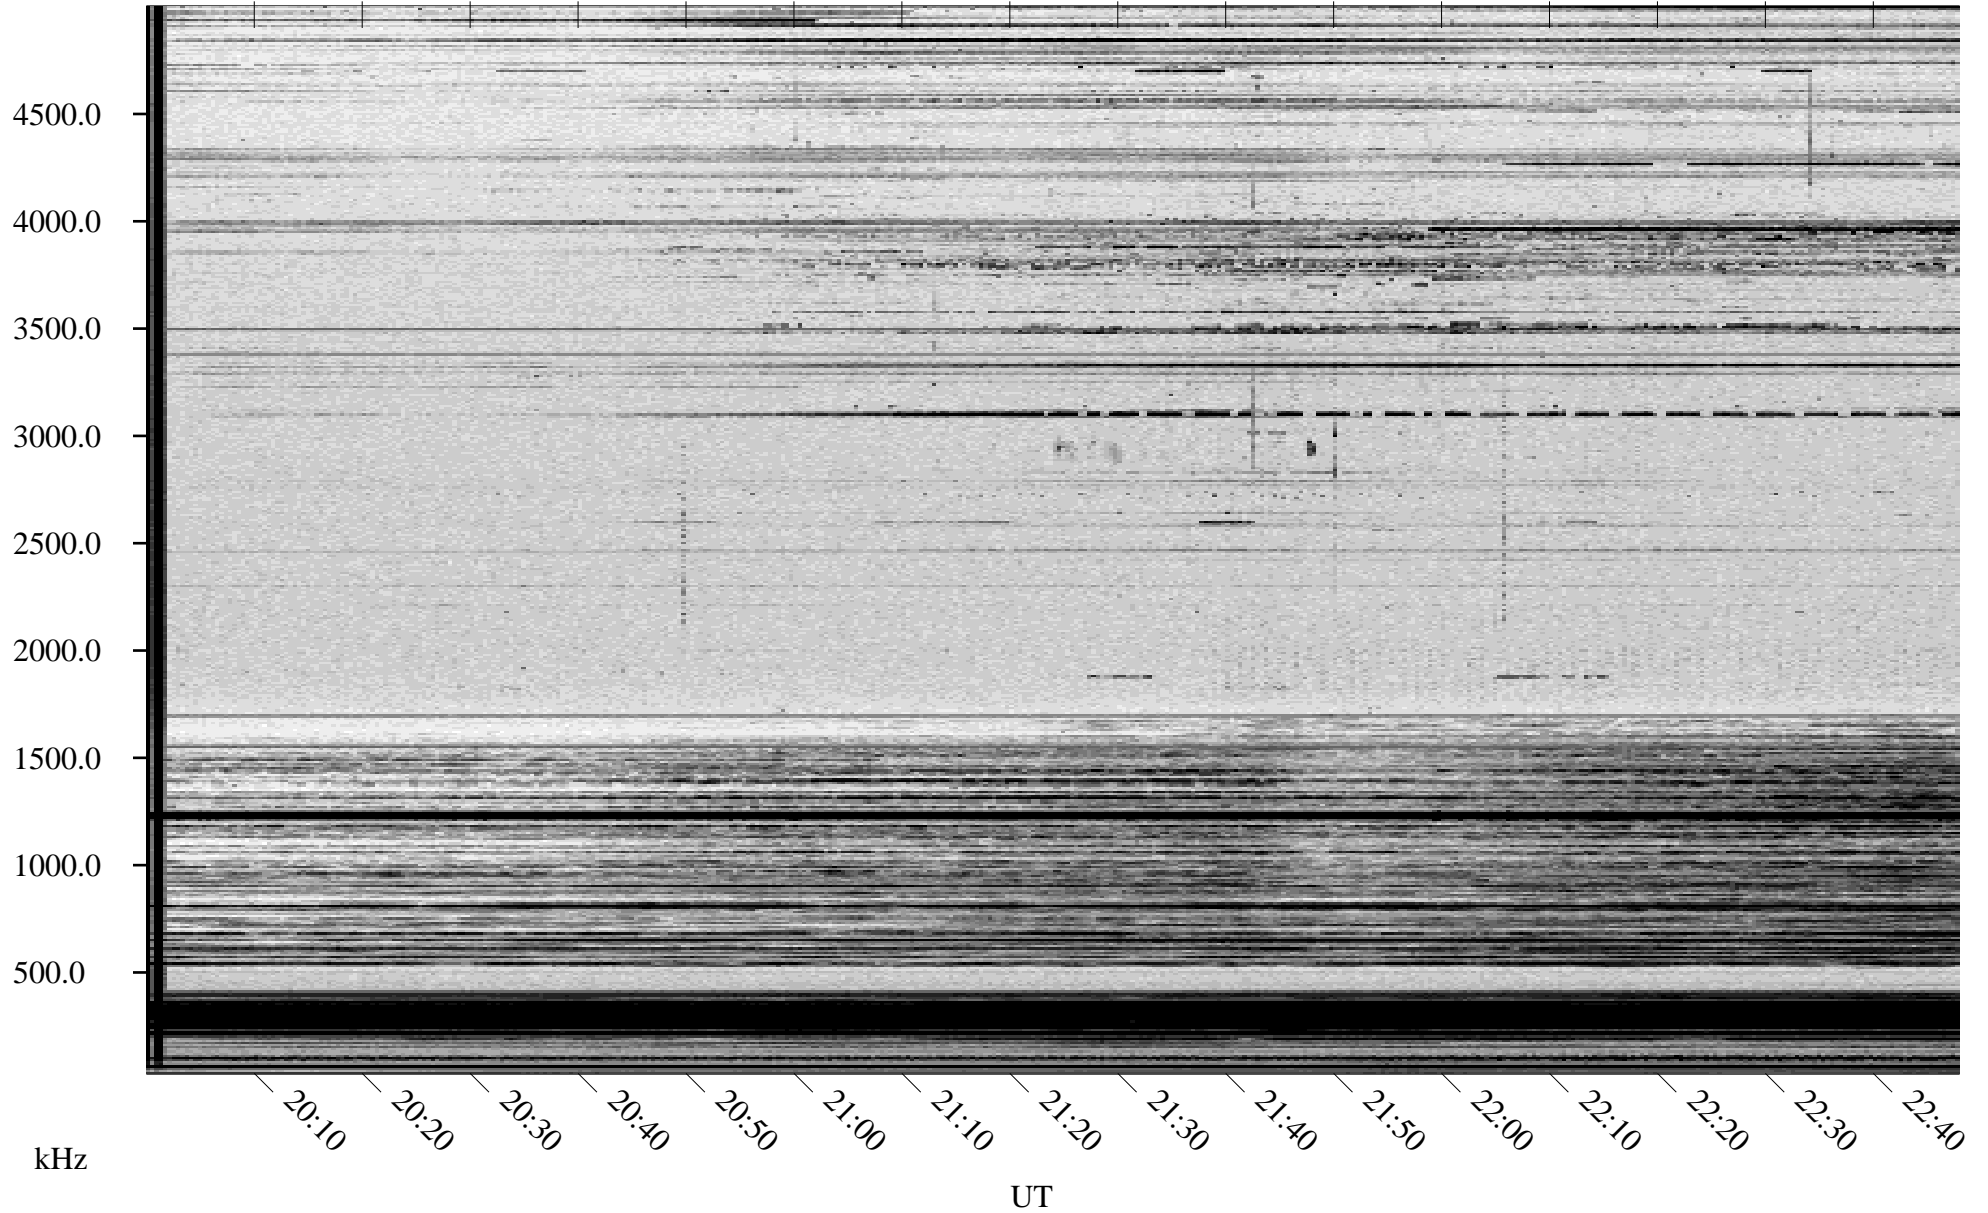

12/25/2004 Churchill, Manitoba

Linear Scale Black = 161 White = 15

ch04360l.r00m max_12

Page 1

12/25/2004 Churchill, Manitoba

Linear Scale Black = 161 White = 15

ch04360l.r00m max_12

Page 2

12/26/2004 Churchill, Manitoba

Linear Scale Black = 161 White = 15

ch04360l.r00m max_12

Page 3

12/26/2004 Churchill, Manitoba

Linear Scale Black = 161 White = 15

ch04360l.r00m max_12

Page 4

12/26/2004 Churchill, Manitoba

Linear Scale Black = 161 White = 15

ch04360l.r00m max_12

Page 5

12/26/2004 Churchill, Manitoba

Linear Scale Black = 161 White = 15

ch04360l.r00m max_12

Page 6

12/26/2004 Churchill, Manitoba

Linear Scale Black = 161 White = 15

ch04360l.r00m max_12

Page 7

12/26/2004 Churchill, Manitoba

Linear Scale Black = 161 White = 15

ch04360l.r00m max_12