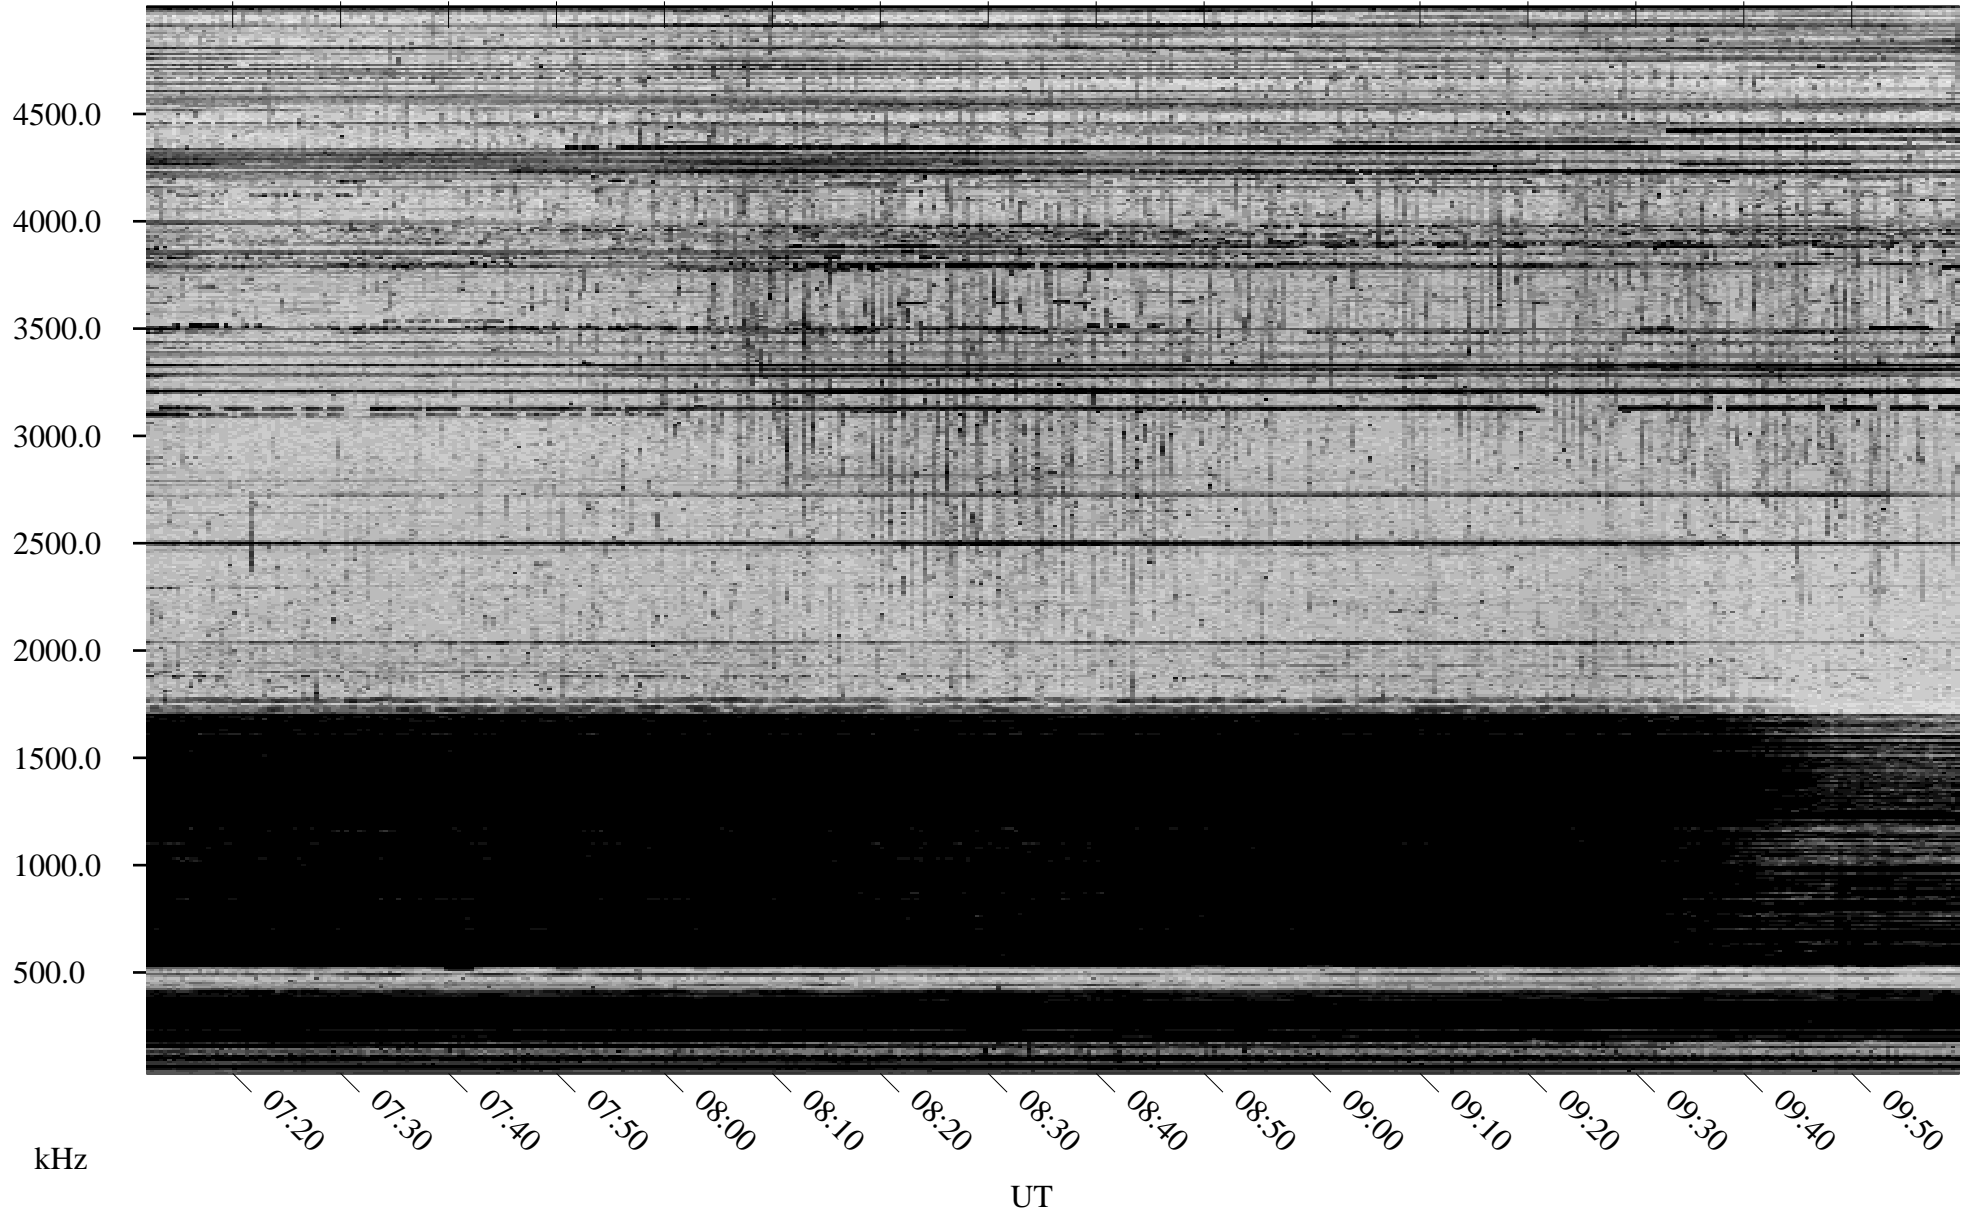

12/25/2004 Churchill, Manitoba

Linear Scale Black = 161 White = 15

ch04360l.r00m max_12

Page 1

12/25/2004 Churchill, Manitoba

Linear Scale Black = 161 White = 15

ch04360l.r00m max_12

Page 2

12/26/2004 Churchill, Manitoba

Linear Scale Black = 161 White = 15

ch04360l.r00m max_12

Page 3

12/26/2004 Churchill, Manitoba

Linear Scale Black = 161 White = 15

ch04360l.r00m max_12

Page 4

12/26/2004 Churchill, Manitoba

Linear Scale Black = 161 White = 15

ch04360l.r00m max_12

Page 5

12/26/2004 Churchill, Manitoba

Linear Scale Black = 161 White = 15

ch04360l.r00m max_12

Page 6

12/26/2004 Churchill, Manitoba

Linear Scale Black = 161 White = 15

ch04360l.r00m max_12

Page 7

12/26/2004 Churchill, Manitoba

Linear Scale Black = 161 White = 15

ch04360l.r00m max_12