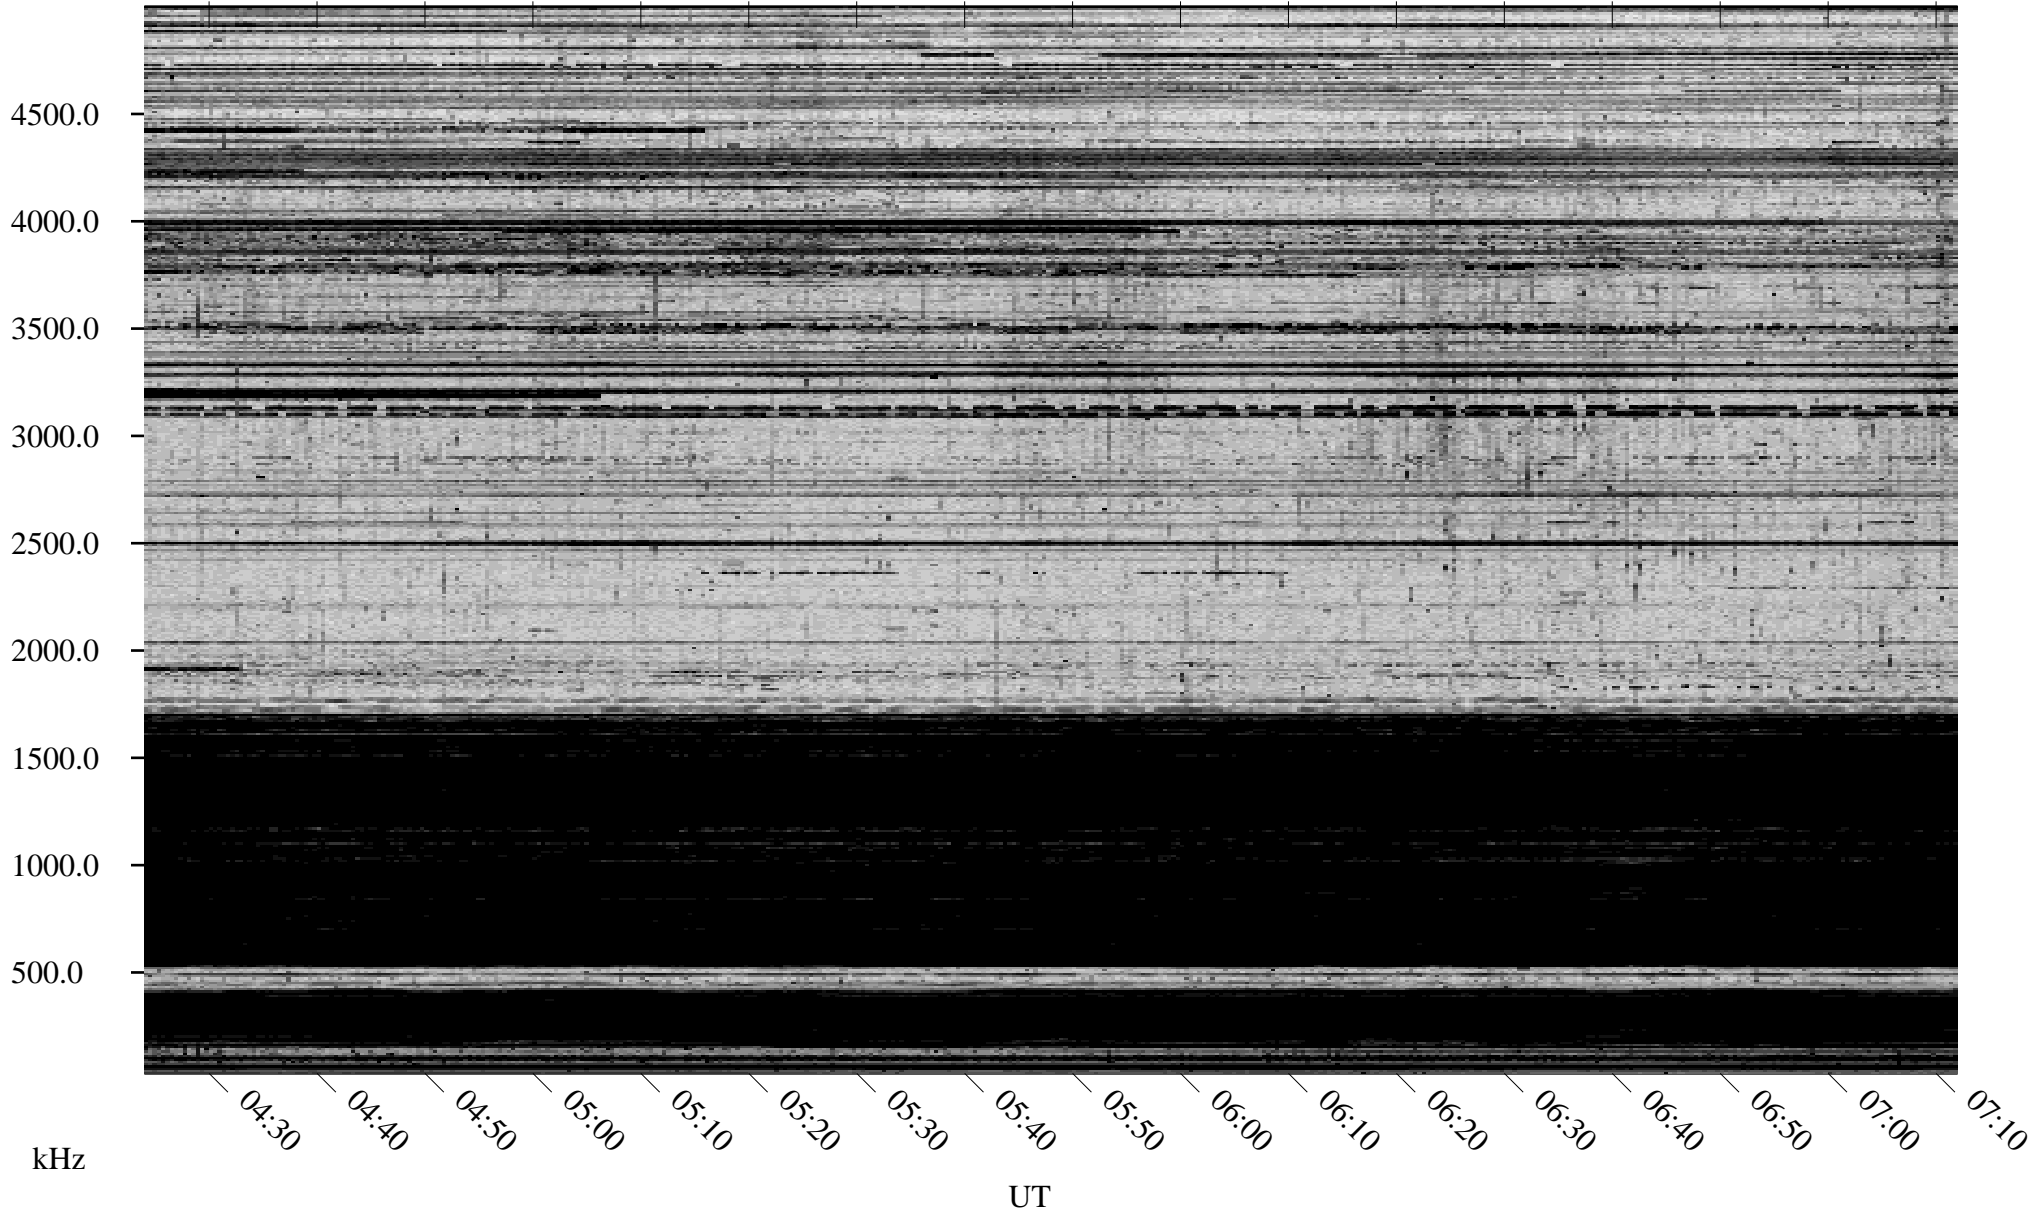

12/25/2004 Churchill, Manitoba

Linear Scale Black = 161 White = 15

ch04360l.r00m max_12

Page 1

12/25/2004 Churchill, Manitoba

Linear Scale Black = 161 White = 15

ch04360l.r00m max_12

Page 2

12/26/2004 Churchill, Manitoba

Linear Scale Black = 161 White = 15

ch04360l.r00m max_12

Page 3

12/26/2004 Churchill, Manitoba

Linear Scale Black = 161 White = 15

ch04360l.r00m max_12

Page 4

12/26/2004 Churchill, Manitoba

Linear Scale Black = 161 White = 15

ch04360l.r00m max_12

Page 5

12/26/2004 Churchill, Manitoba

Linear Scale Black = 161 White = 15

ch04360l.r00m max_12

Page 6

12/26/2004 Churchill, Manitoba

Linear Scale Black = 161 White = 15

ch04360l.r00m max_12

Page 7

12/26/2004 Churchill, Manitoba

Linear Scale Black = 161 White = 15

ch04360l.r00m max_12