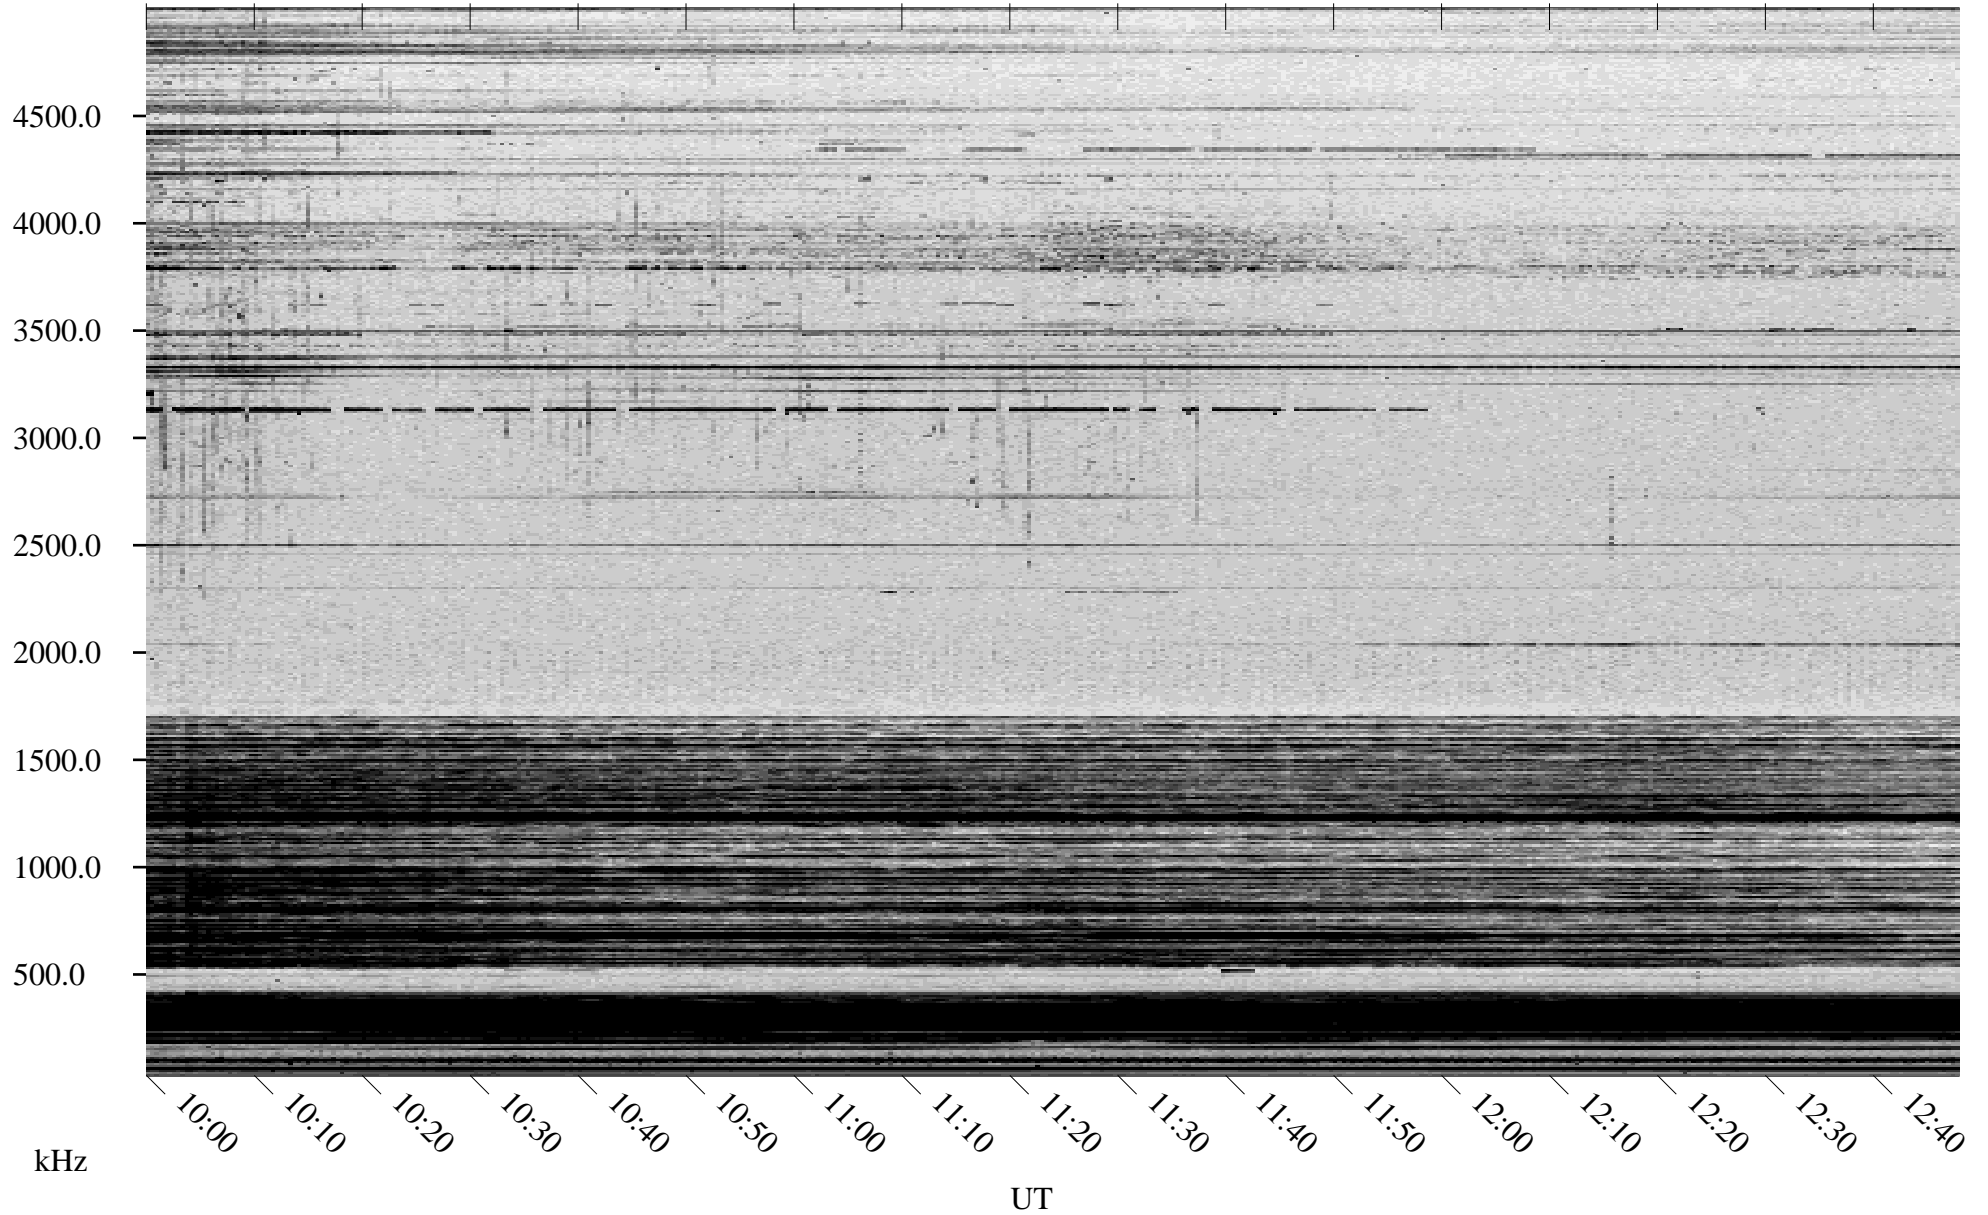

12/25/2004 Churchill, Manitoba

Linear Scale Black = 161 White = 15

ch04360l.r00m max_12

Page 1

12/25/2004 Churchill, Manitoba

Linear Scale Black = 161 White = 15

ch04360l.r00m max_12

Page 2

12/26/2004 Churchill, Manitoba

Linear Scale Black = 161 White = 15

ch04360l.r00m max_12

Page 3

12/26/2004 Churchill, Manitoba

Linear Scale Black = 161 White = 15

ch04360l.r00m max_12

Page 4

12/26/2004 Churchill, Manitoba

Linear Scale Black = 161 White = 15

ch04360l.r00m max_12

Page 5

12/26/2004 Churchill, Manitoba

Linear Scale Black = 161 White = 15

ch04360l.r00m max_12

Page 6

12/26/2004 Churchill, Manitoba

Linear Scale Black = 161 White = 15

ch04360l.r00m max_12

Page 7

12/26/2004 Churchill, Manitoba

Linear Scale Black = 161 White = 15

ch04360l.r00m max_12