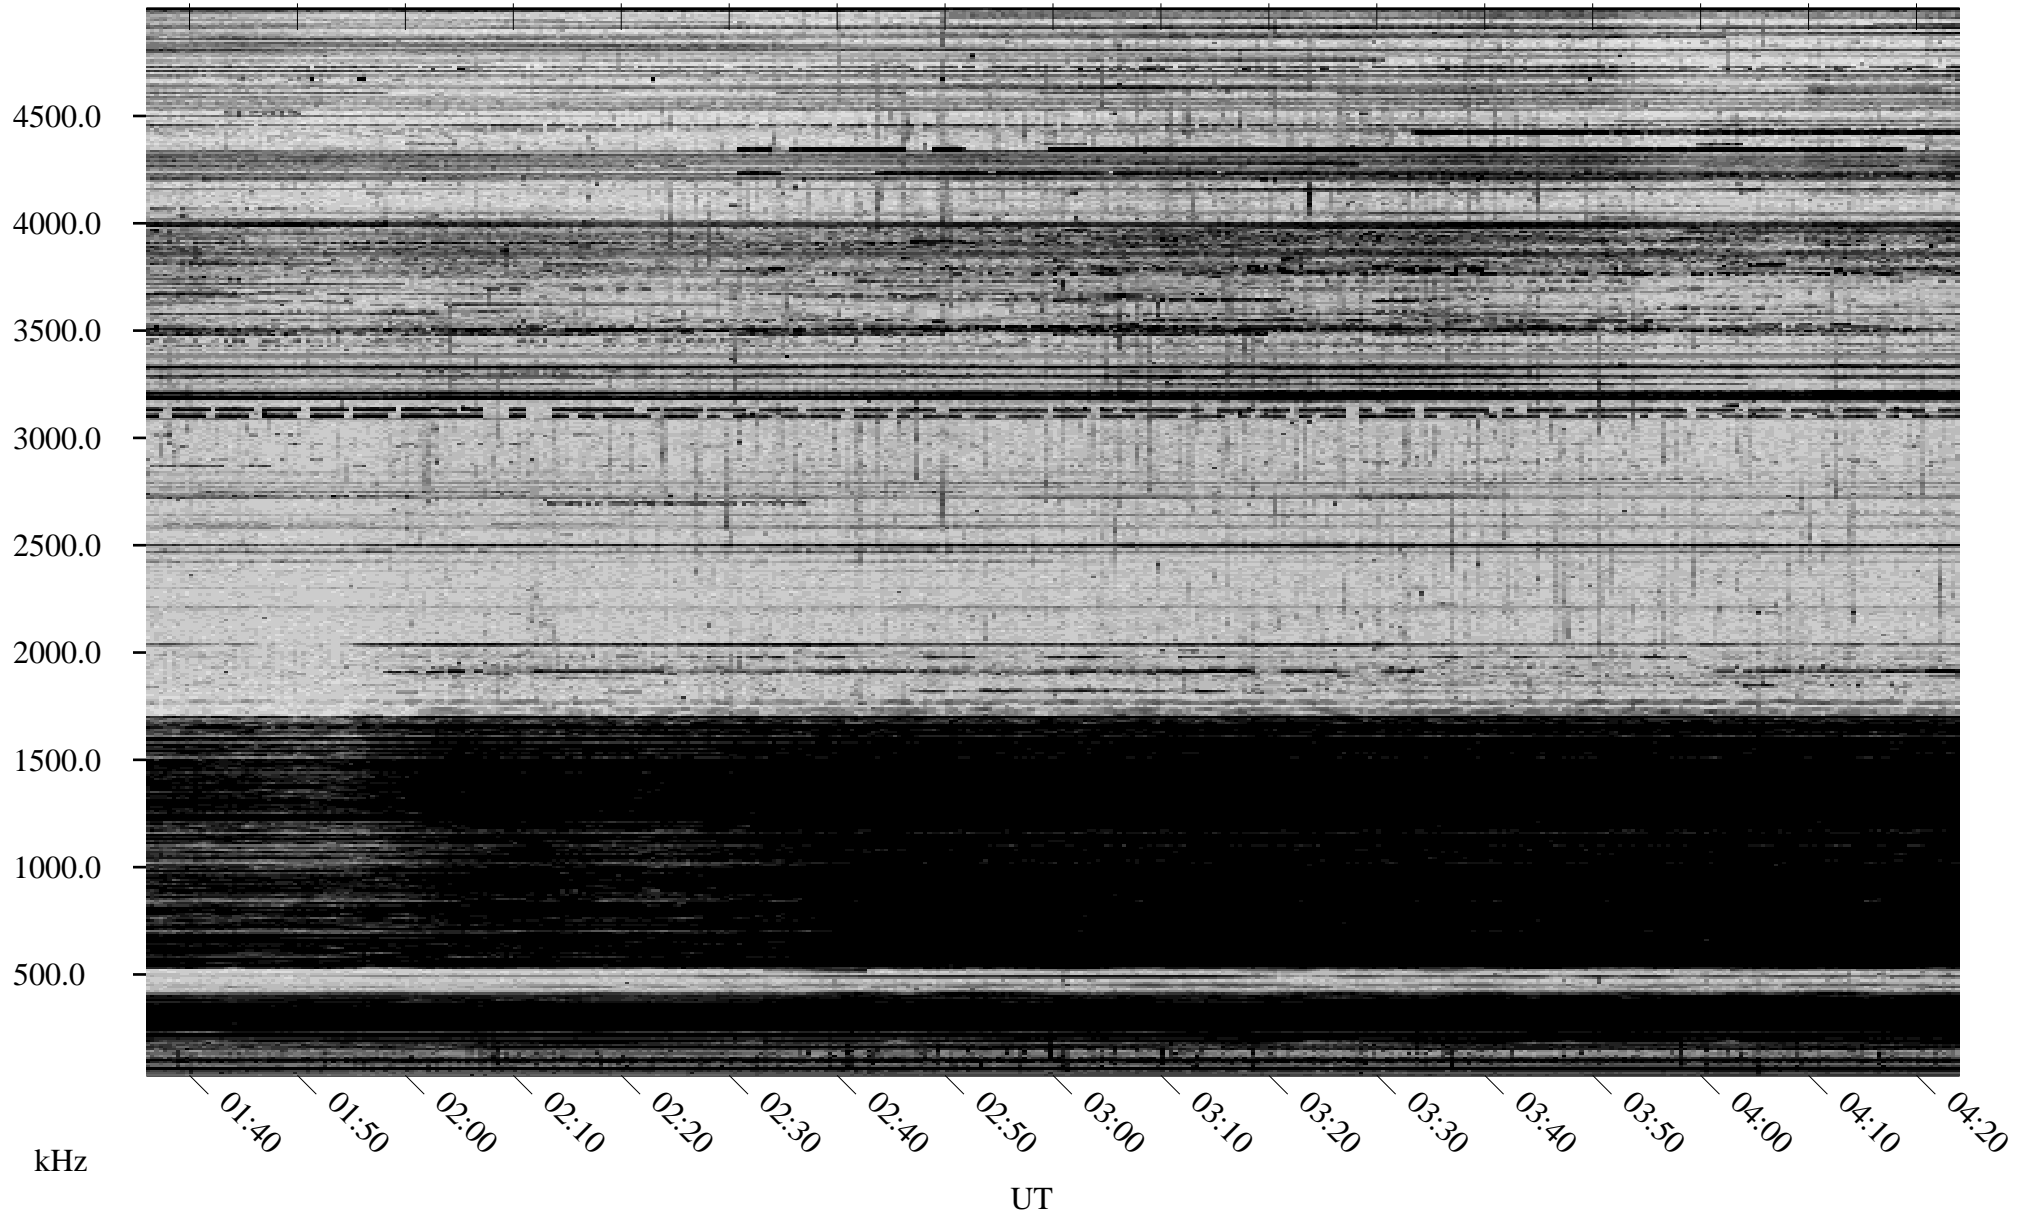

12/25/2004 Churchill, Manitoba

Linear Scale Black = 161 White = 15

ch04360l.r00m max_12

Page 1

12/25/2004 Churchill, Manitoba

Linear Scale Black = 161 White = 15

ch04360l.r00m max_12

Page 2

12/26/2004 Churchill, Manitoba

Linear Scale Black = 161 White = 15

ch04360l.r00m max_12

Page 3

12/26/2004 Churchill, Manitoba

Linear Scale Black = 161 White = 15

ch04360l.r00m max_12

Page 4

12/26/2004 Churchill, Manitoba

Linear Scale Black = 161 White = 15

ch04360l.r00m max_12

Page 5

12/26/2004 Churchill, Manitoba

Linear Scale Black = 161 White = 15

ch04360l.r00m max_12

Page 6

12/26/2004 Churchill, Manitoba

Linear Scale Black = 161 White = 15

ch04360l.r00m max_12

Page 7

12/26/2004 Churchill, Manitoba

Linear Scale Black = 161 White = 15

ch04360l.r00m max_12