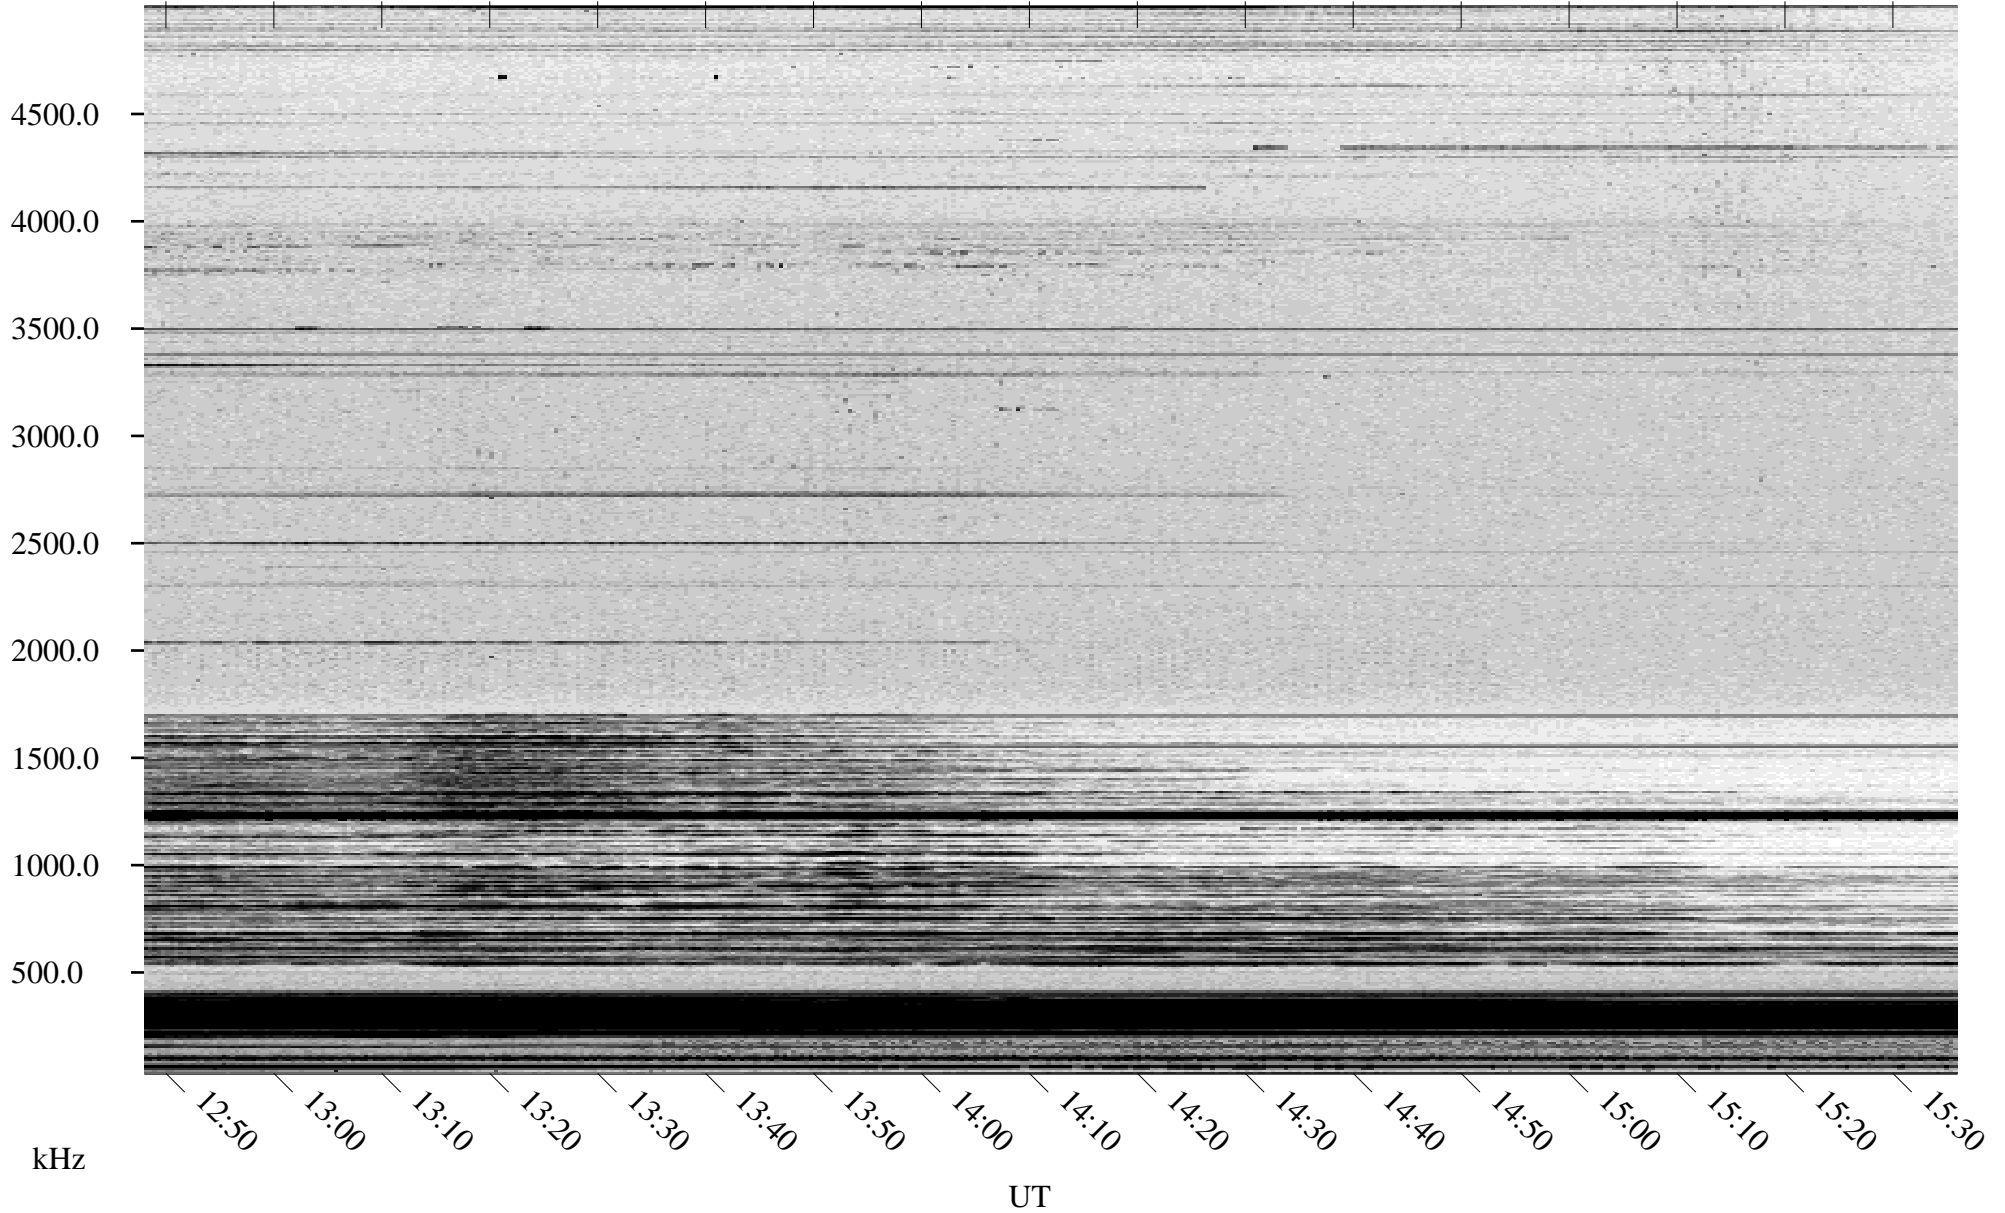

12/25/2004 Churchill, Manitoba

Linear Scale Black = 161 White = 15

ch04360l.r00m max_12

Page 1

12/25/2004 Churchill, Manitoba

Linear Scale Black = 161 White = 15

ch04360l.r00m max_12

Page 2

12/26/2004 Churchill, Manitoba

Linear Scale Black = 161 White = 15

ch04360l.r00m max_12

Page 3

12/26/2004 Churchill, Manitoba

Linear Scale Black = 161 White = 15

ch04360l.r00m max_12

Page 4

12/26/2004 Churchill, Manitoba

Linear Scale Black = 161 White = 15

ch04360l.r00m max_12

Page 5

12/26/2004 Churchill, Manitoba

Linear Scale Black = 161 White = 15

ch04360l.r00m max_12

Page 6

12/26/2004 Churchill, Manitoba

Linear Scale Black = 161 White = 15

ch04360l.r00m max_12

Page 7

12/26/2004 Churchill, Manitoba

Linear Scale Black = 161 White = 15

ch04360l.r00m max_12