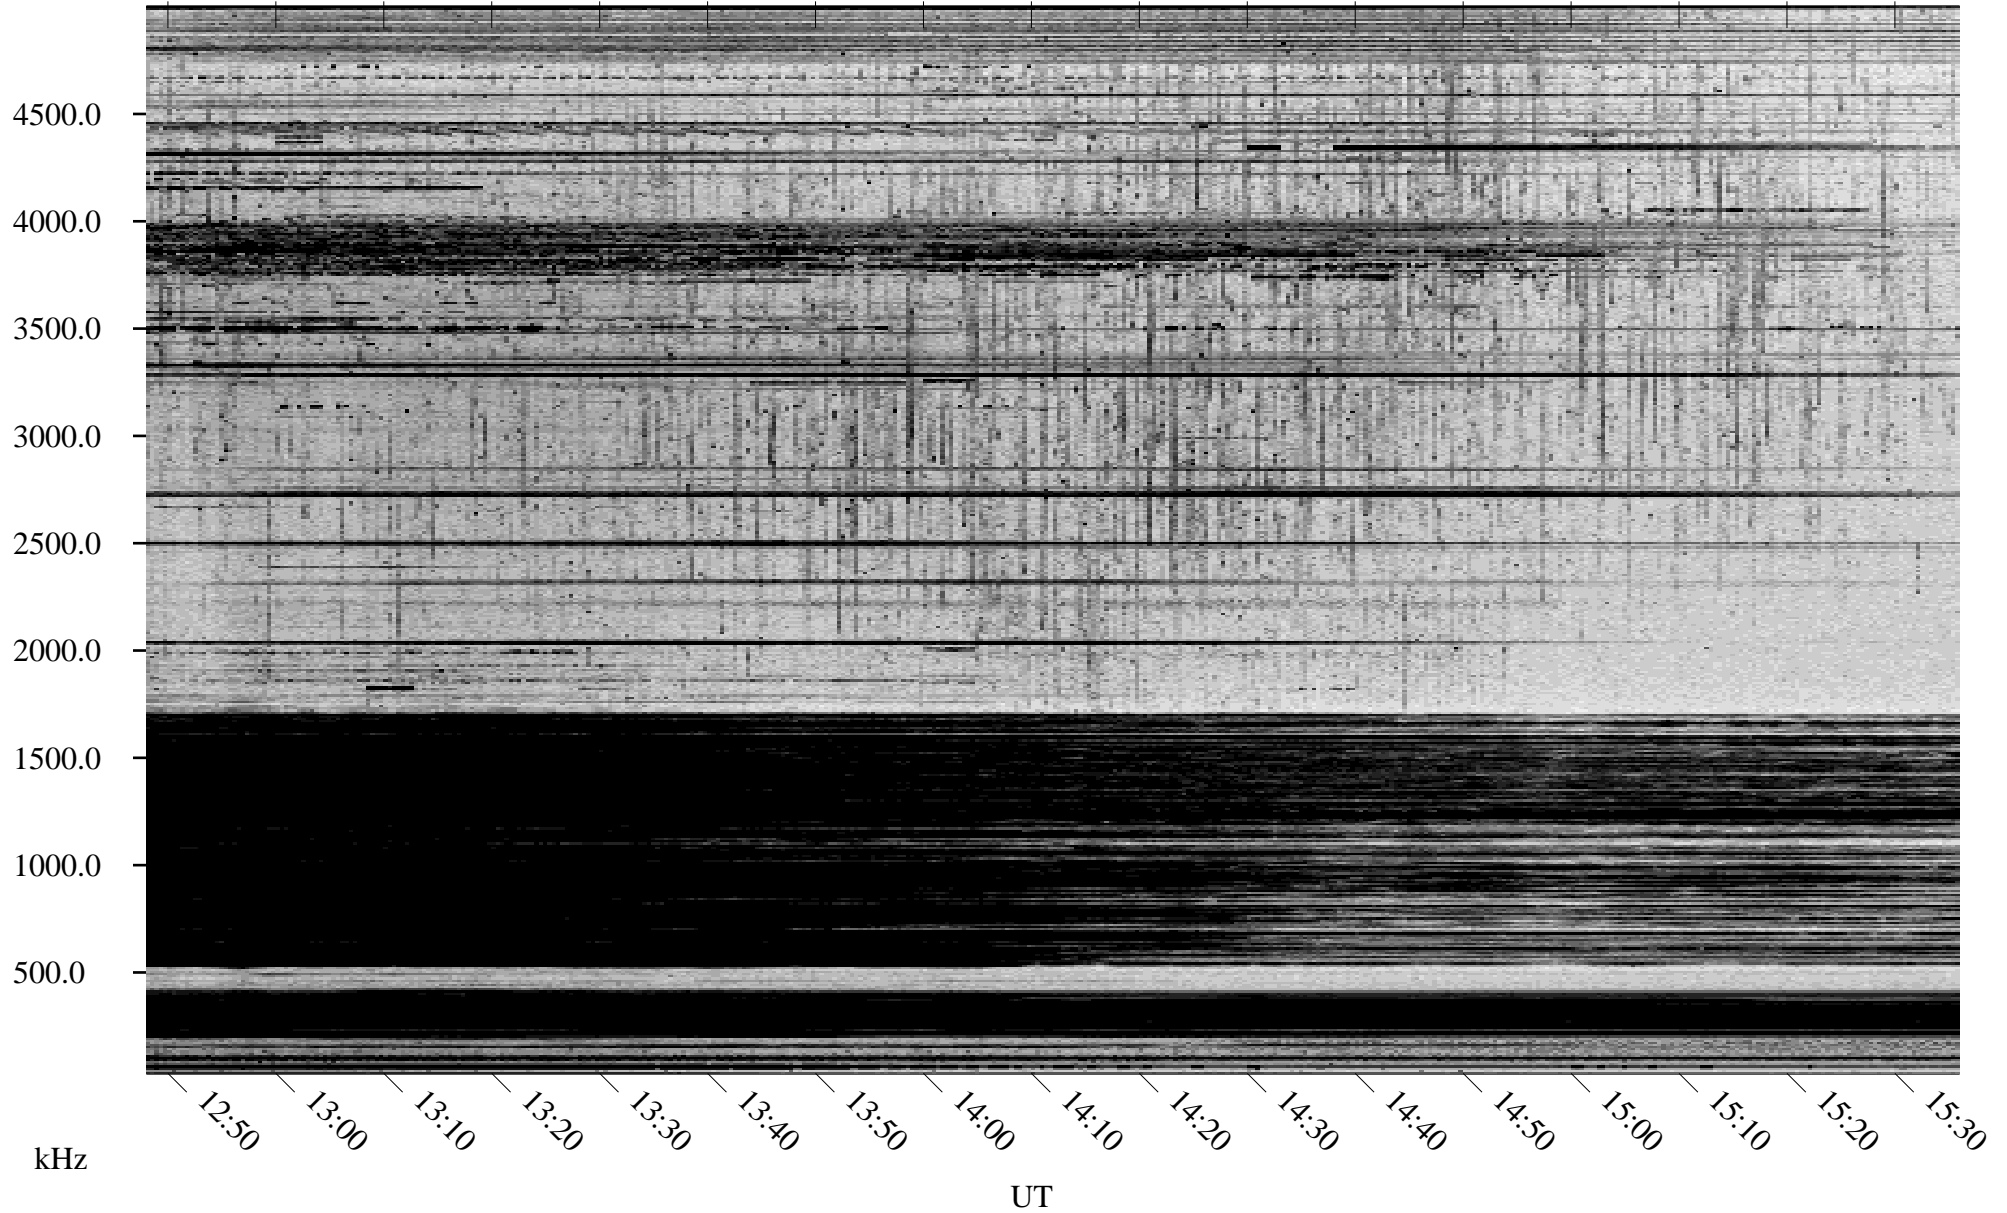

# 12/27/2004 Churchill, Manitoba

Linear Scale    Black = 161    White = 15

ch043611.r00m max\_12

Page 6

# 12/27/2004 Churchill, Manitoba

Linear Scale    Black = 161    White = 15

ch04361l.r00m max\_12

Page 7