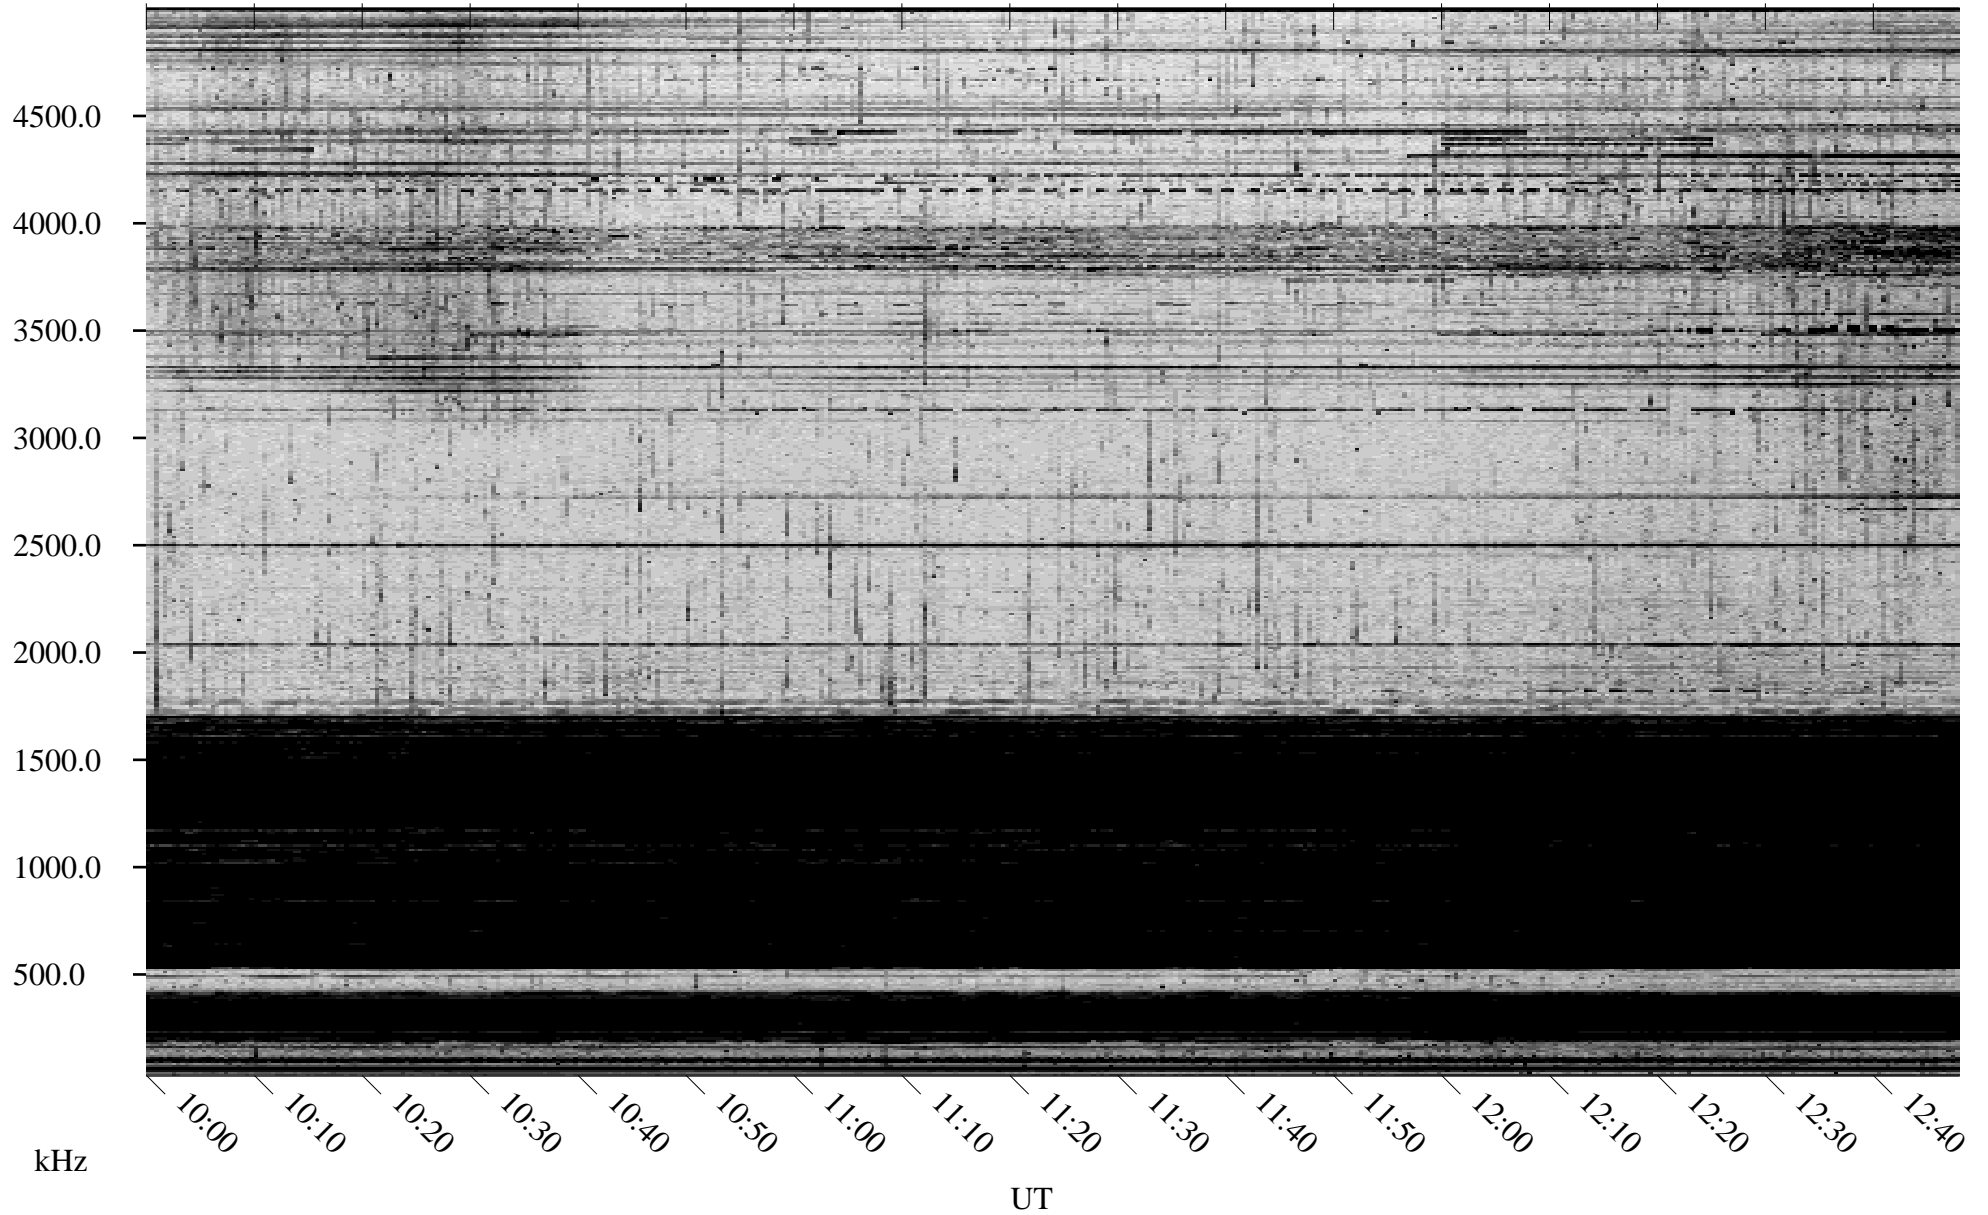

# 12/27/2004 Churchill, Manitoba

Linear Scale    Black = 161    White = 15

ch043611.r00m max\_12

Page 5

# 12/27/2004 Churchill, Manitoba

Linear Scale    Black = 161    White = 15

ch043611.r00m max\_12

Page 6