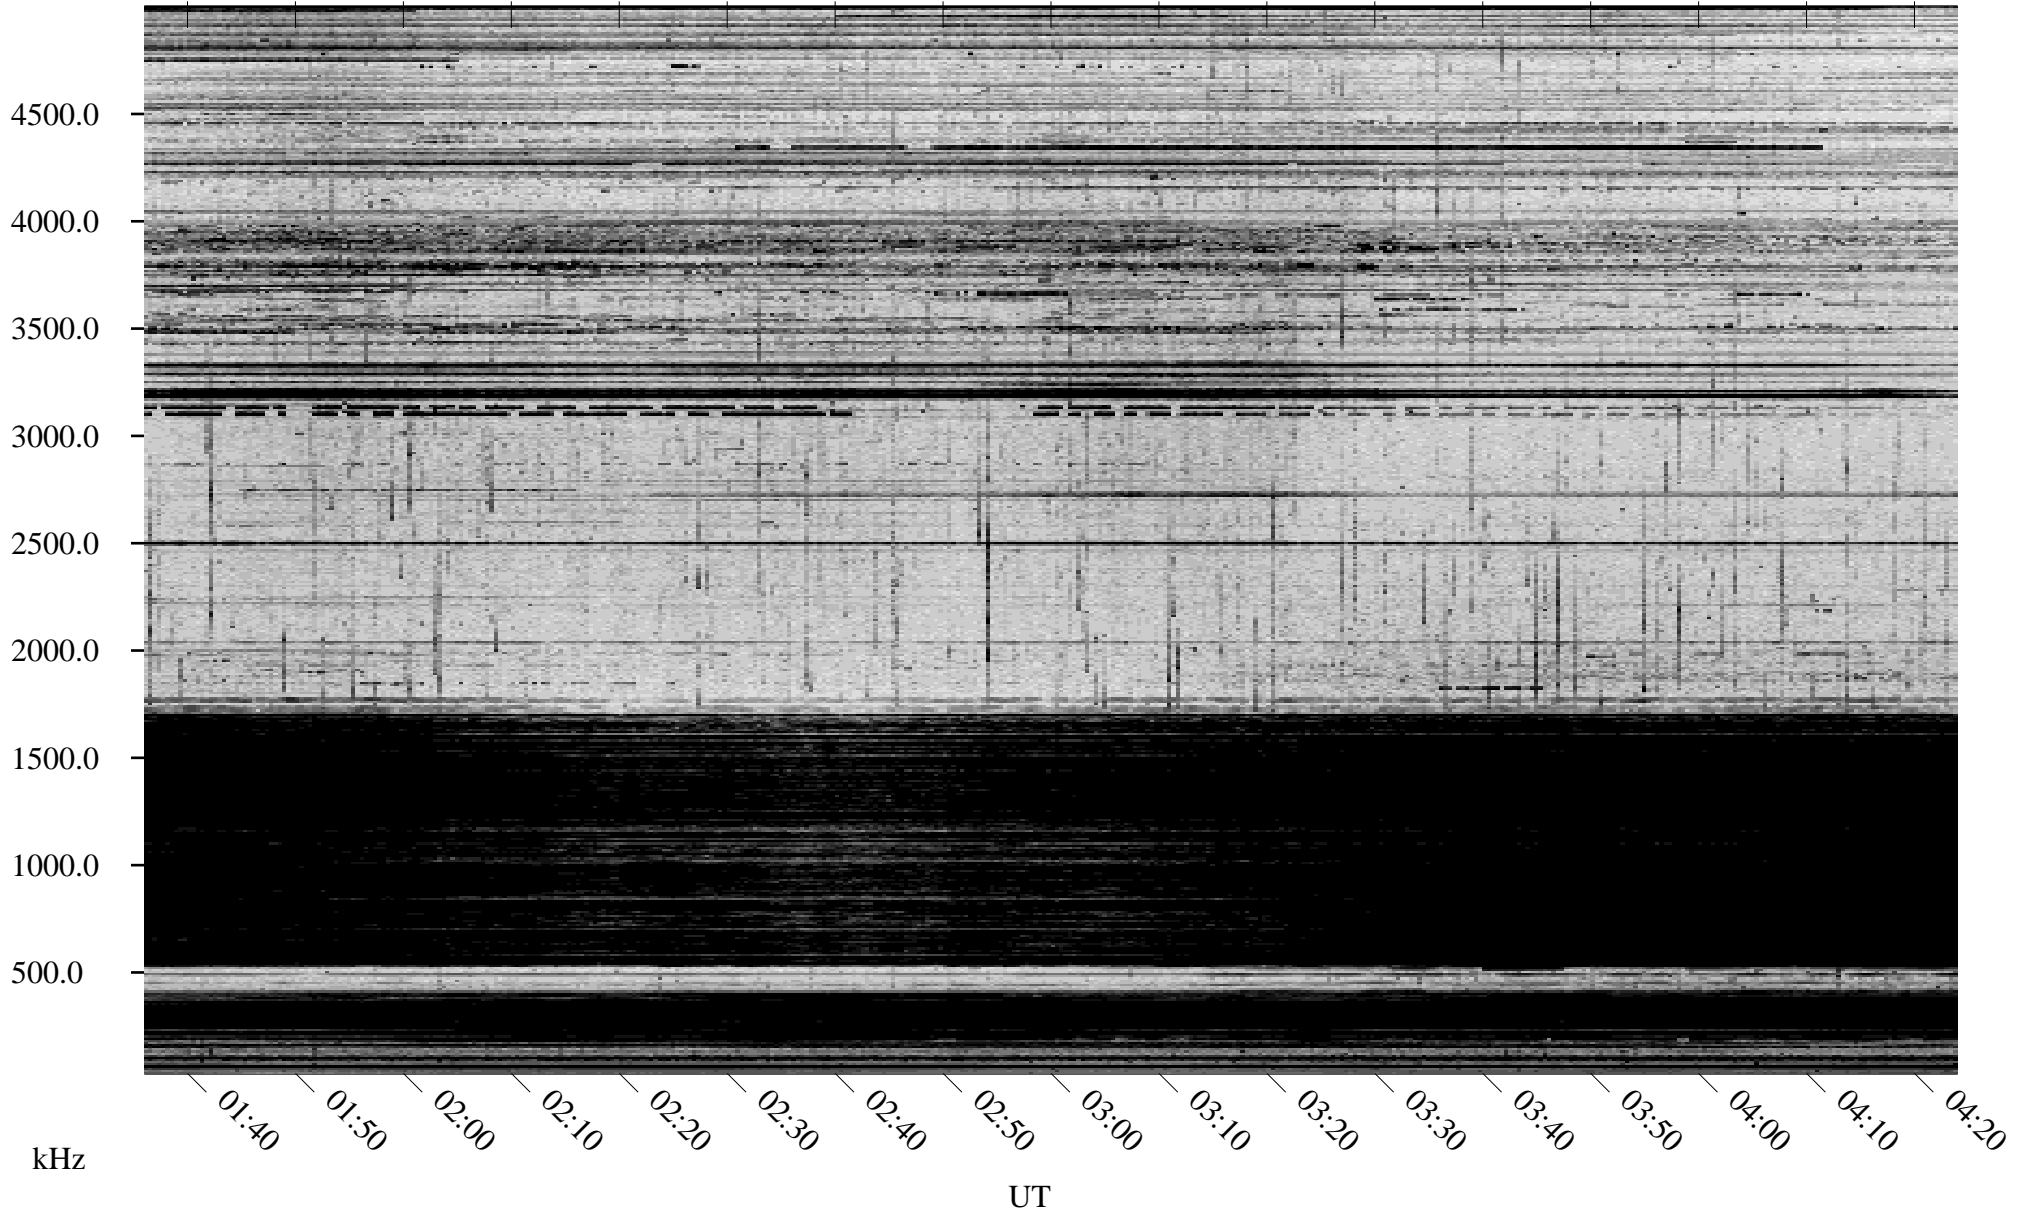

# 12/26/2004 Churchill, Manitoba

Linear Scale    Black = 161    White = 15

ch043611.r00m max\_12

Page 1

# 12/26/2004 Churchill, Manitoba

Linear Scale    Black = 161    White = 15

ch043611.r00m max\_12

Page 2

# 12/27/2004 Churchill, Manitoba

Linear Scale    Black = 161    White = 15

ch04361l.r00m max\_12

Page 3

# 12/27/2004 Churchill, Manitoba

Linear Scale    Black = 161    White = 15

ch043611.r00m max\_12

Page 4