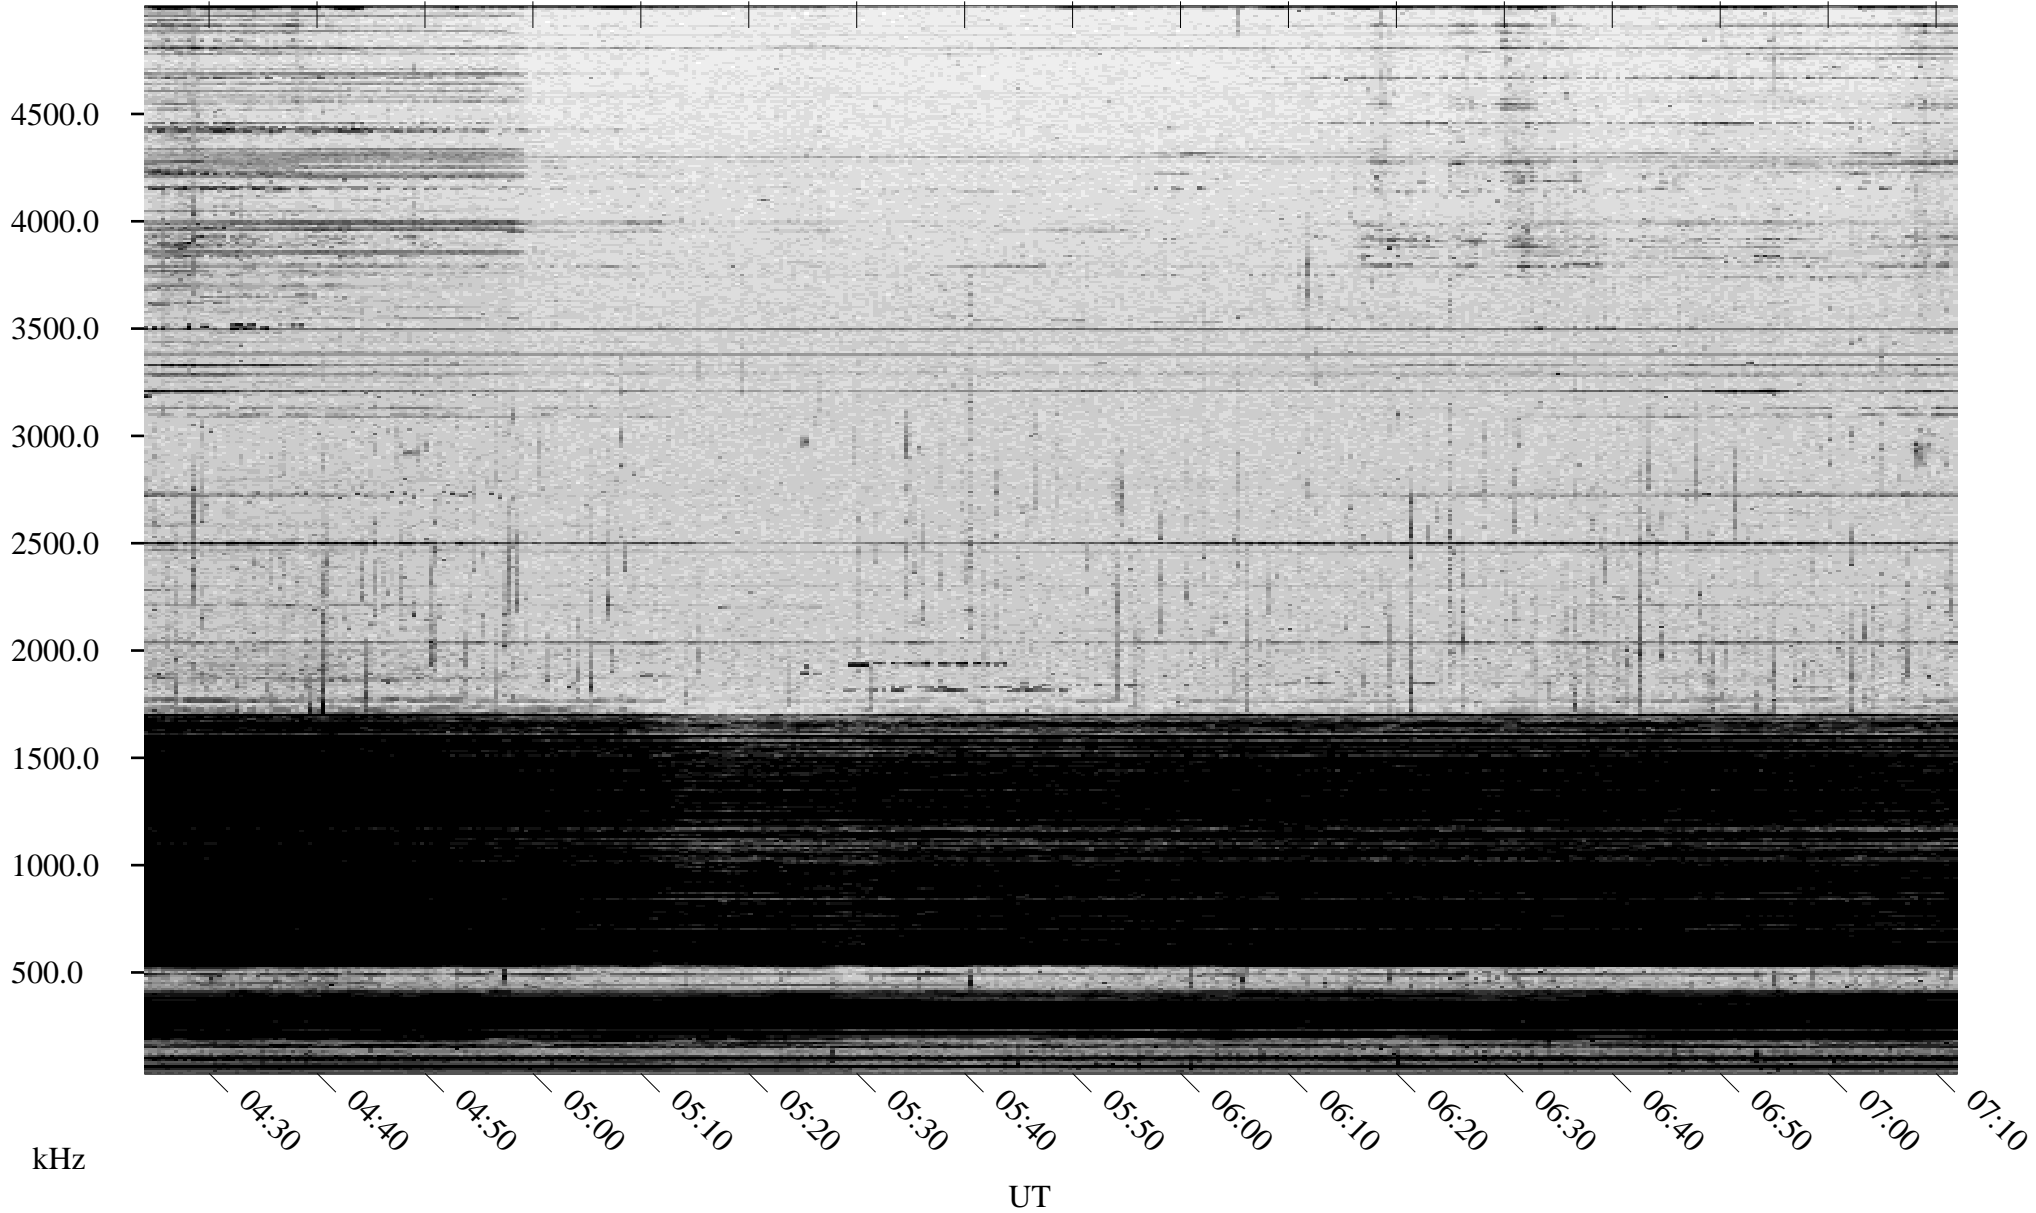

# 12/26/2004 Churchill, Manitoba

Linear Scale    Black = 161    White = 15

ch043611.r00m max\_12

Page 1

# 12/26/2004 Churchill, Manitoba

Linear Scale    Black = 161    White = 15

ch043611.r00m max\_12

Page 2

# 12/27/2004 Churchill, Manitoba

Linear Scale    Black = 161    White = 15

ch04361l.r00m max\_12

Page 3

# 12/27/2004 Churchill, Manitoba

Linear Scale    Black = 161    White = 15

ch043611.r00m max\_12

Page 4