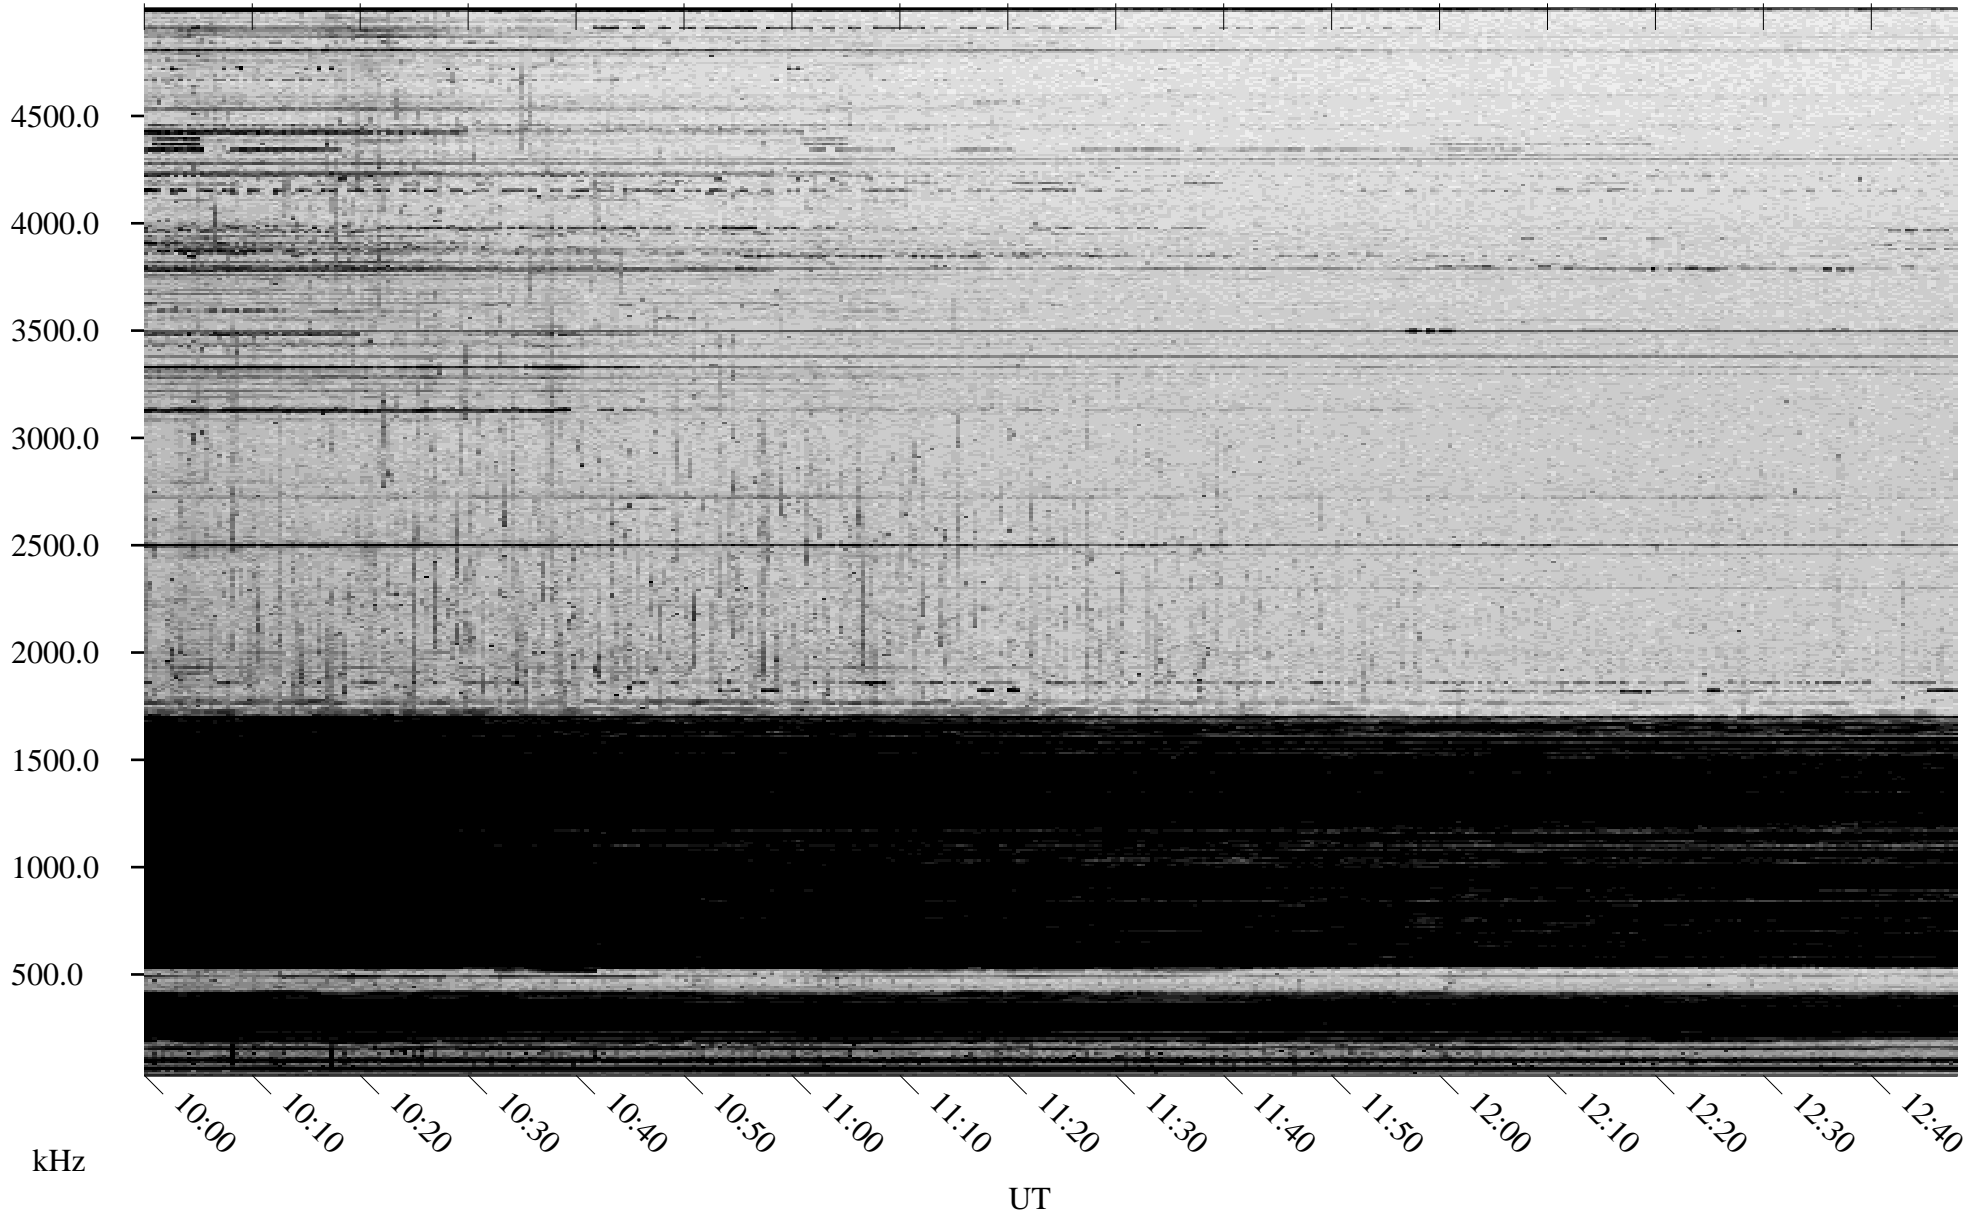

12/27/2004 Churchill, Manitoba

Linear Scale Black = 161 White = 15

ch04362l.r00m max_12

Page 1

12/27/2004 Churchill, Manitoba

Linear Scale Black = 161 White = 15

ch04362l.r00m max_12

Page 2

12/28/2004 Churchill, Manitoba

Linear Scale Black = 161 White = 15

ch04362l.r00m max_12

Page 3

12/28/2004 Churchill, Manitoba

Linear Scale Black = 161 White = 15

ch04362l.r00m max_12

Page 4

12/28/2004 Churchill, Manitoba

Linear Scale Black = 161 White = 15

ch04362l.r00m max_12

12/28/2004 Churchill, Manitoba

Linear Scale Black = 161 White = 15

ch04362l.r00m max_12

Page 6

12/28/2004 Churchill, Manitoba

Linear Scale Black = 161 White = 15

ch04362l.r00m max_12

Page 7

12/28/2004 Churchill, Manitoba

Linear Scale Black = 161 White = 15

ch04362l.r00m max_12