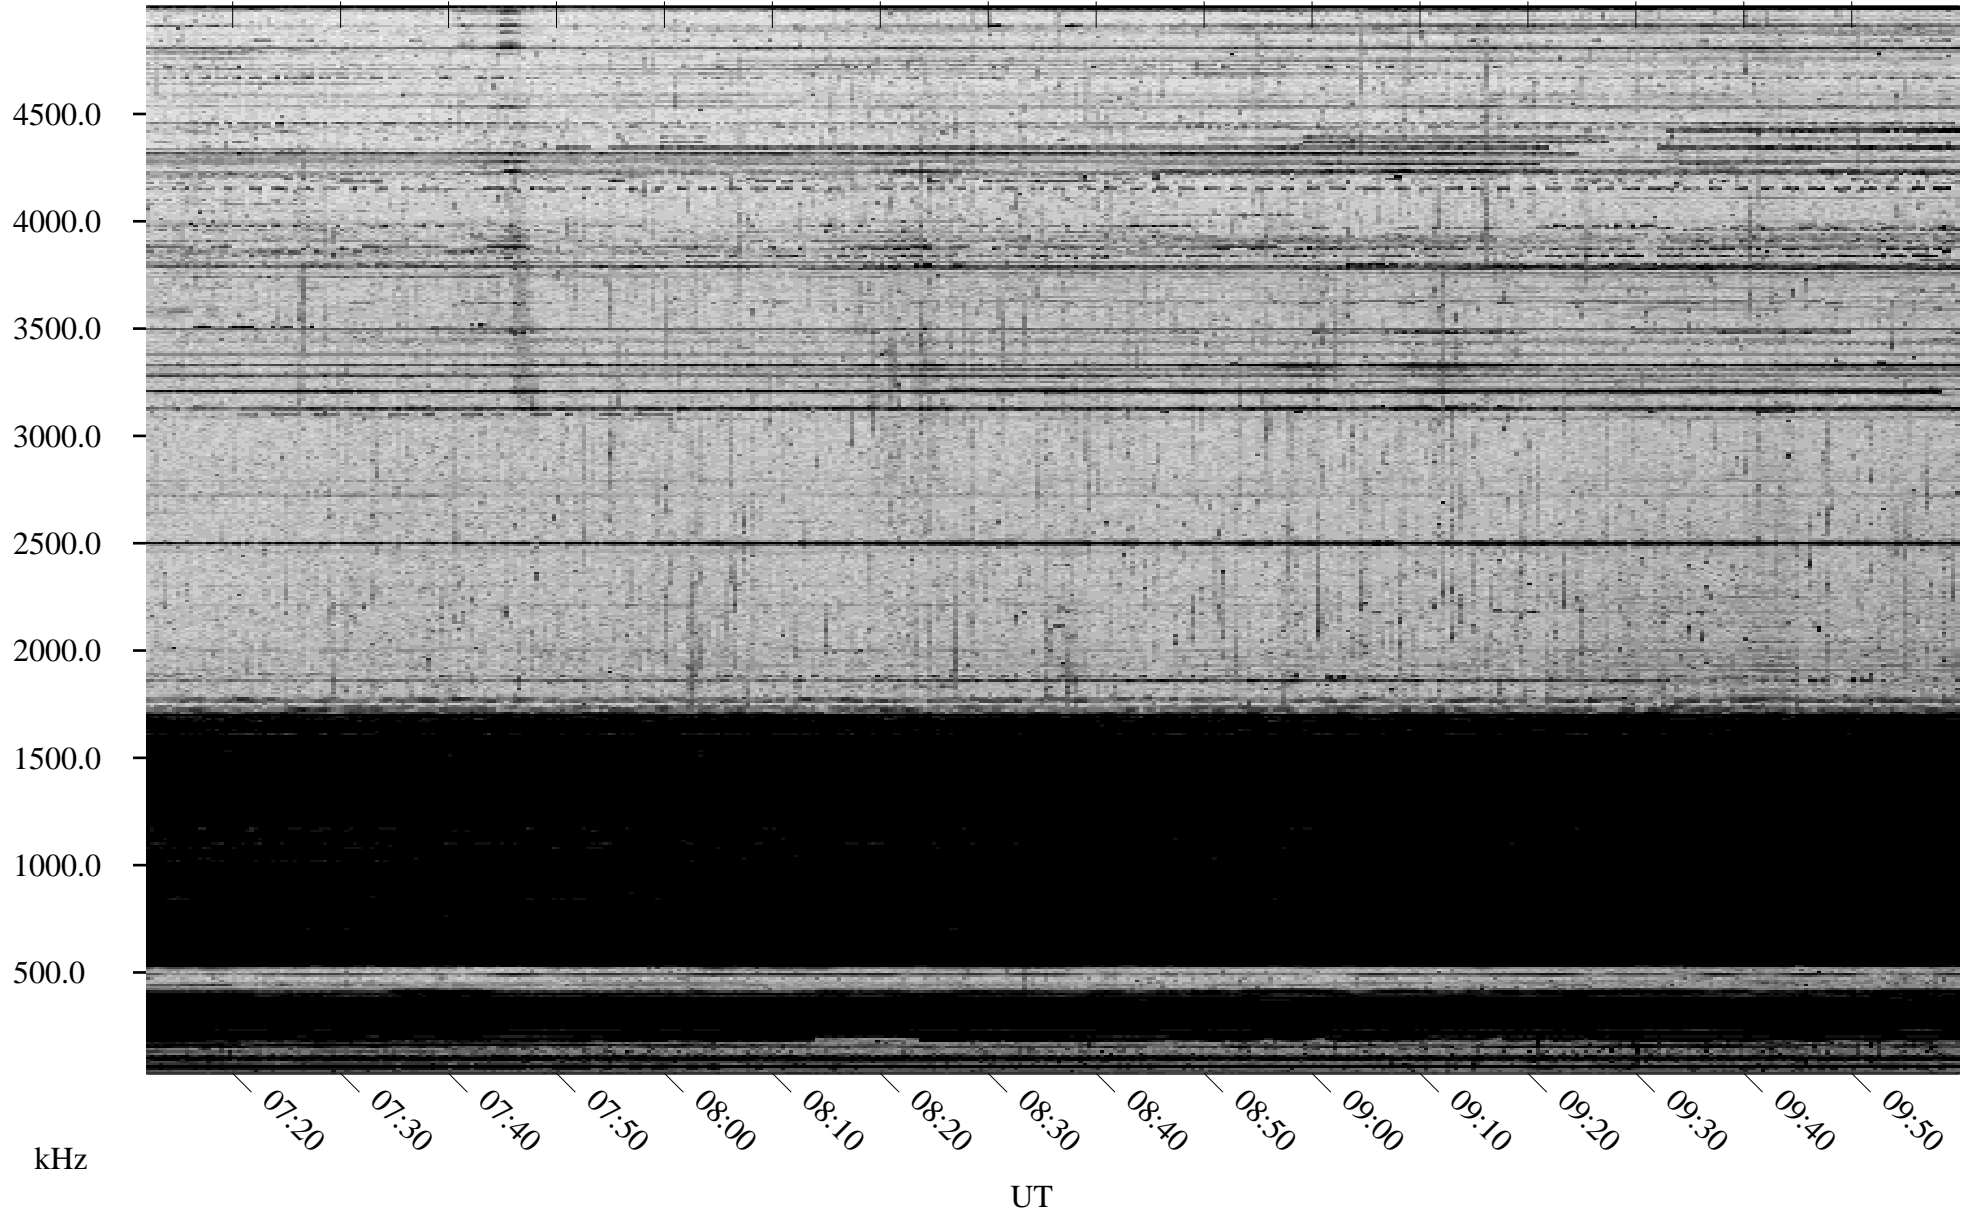

12/27/2004 Churchill, Manitoba

Linear Scale Black = 161 White = 15

ch04362l.r00m max_12

Page 1

12/27/2004 Churchill, Manitoba

Linear Scale Black = 161 White = 15

ch04362l.r00m max_12

Page 2

12/28/2004 Churchill, Manitoba

Linear Scale Black = 161 White = 15

ch04362l.r00m max_12

Page 3

12/28/2004 Churchill, Manitoba

Linear Scale Black = 161 White = 15

ch04362l.r00m max_12

Page 4

12/28/2004 Churchill, Manitoba

Linear Scale Black = 161 White = 15

ch04362l.r00m max_12

12/28/2004 Churchill, Manitoba

Linear Scale Black = 161 White = 15

ch04362l.r00m max_12

Page 6

12/28/2004 Churchill, Manitoba

Linear Scale Black = 161 White = 15

ch04362l.r00m max_12

Page 7

12/28/2004 Churchill, Manitoba

Linear Scale Black = 161 White = 15

ch04362l.r00m max_12