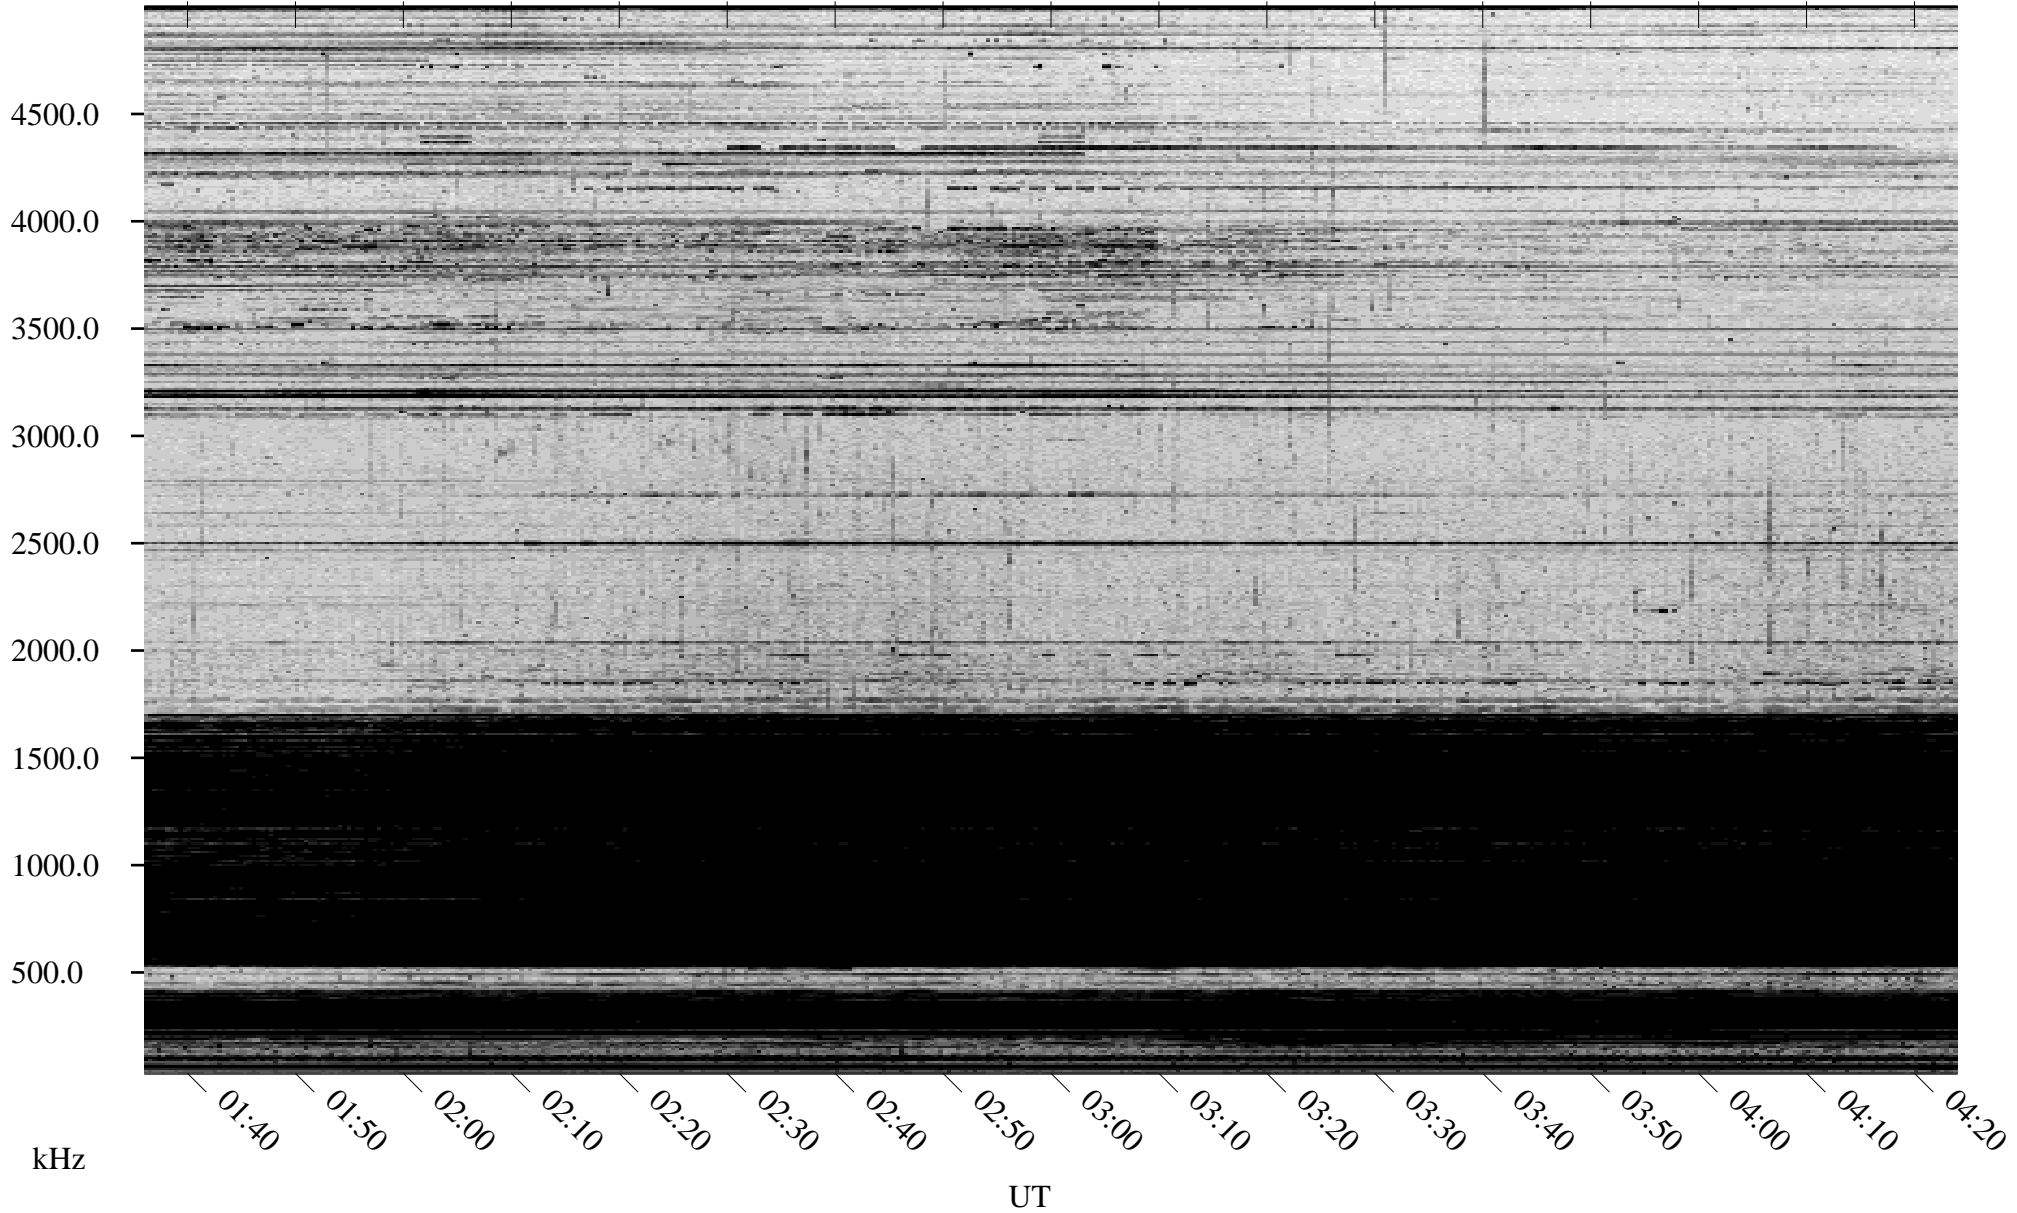

12/27/2004 Churchill, Manitoba

Linear Scale Black = 161 White = 15

ch04362l.r00m max_12

Page 1

12/27/2004 Churchill, Manitoba

Linear Scale Black = 161 White = 15

ch04362l.r00m max_12

Page 2

12/28/2004 Churchill, Manitoba

Linear Scale Black = 161 White = 15

ch04362l.r00m max_12

Page 3

12/28/2004 Churchill, Manitoba

Linear Scale Black = 161 White = 15

ch04362l.r00m max_12

Page 4

12/28/2004 Churchill, Manitoba

Linear Scale Black = 161 White = 15

ch04362l.r00m max_12

12/28/2004 Churchill, Manitoba

Linear Scale Black = 161 White = 15

ch04362l.r00m max_12

Page 6

12/28/2004 Churchill, Manitoba

Linear Scale Black = 161 White = 15

ch04362l.r00m max_12

Page 7

12/28/2004 Churchill, Manitoba

Linear Scale Black = 161 White = 15

ch04362l.r00m max_12