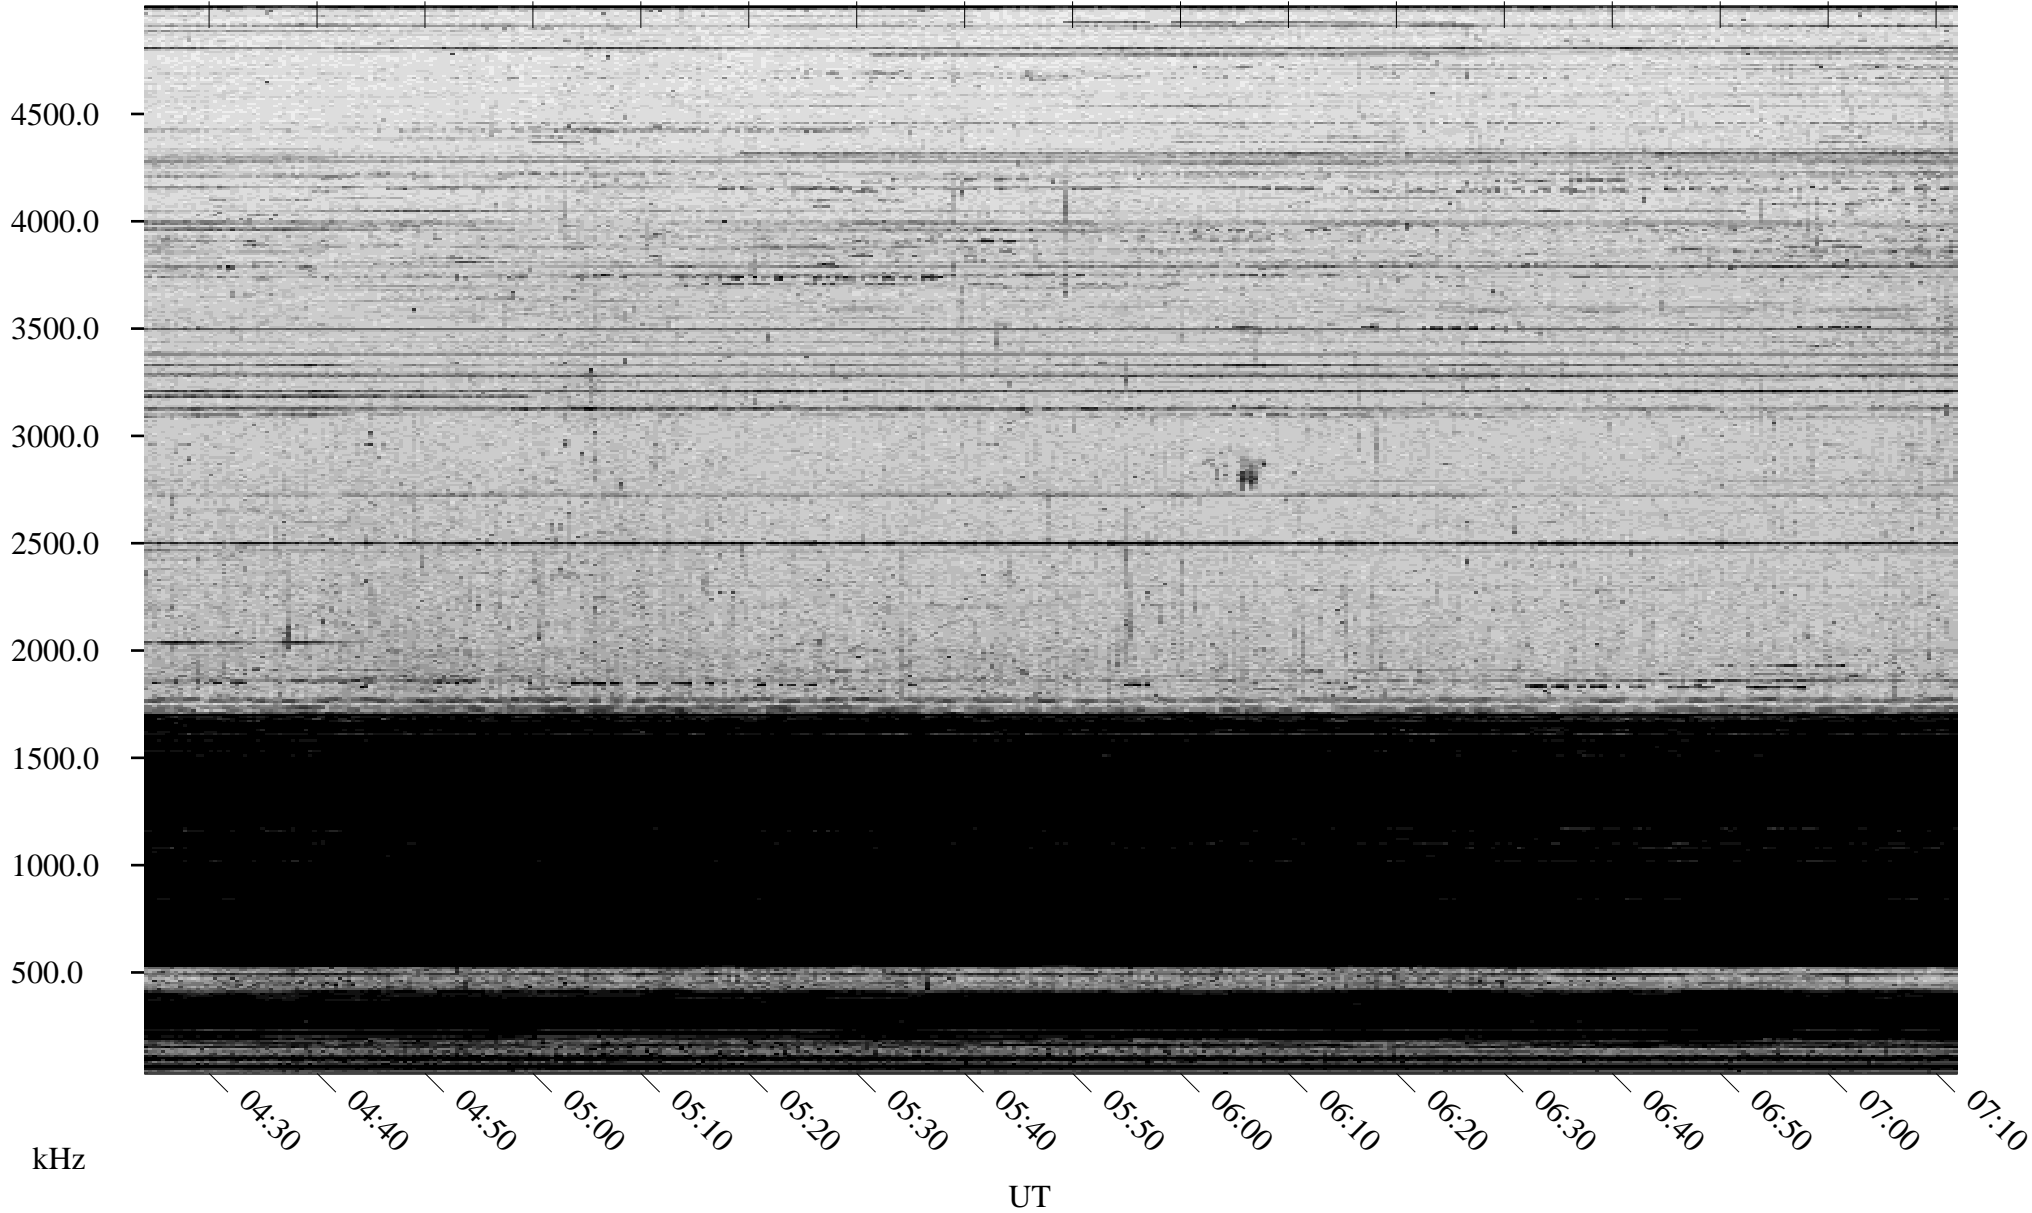

12/27/2004 Churchill, Manitoba

Linear Scale Black = 161 White = 15

ch04362l.r00m max_12

Page 1

12/27/2004 Churchill, Manitoba

Linear Scale Black = 161 White = 15

ch04362l.r00m max_12

Page 2

12/28/2004 Churchill, Manitoba

Linear Scale Black = 161 White = 15

ch04362l.r00m max_12

Page 3

12/28/2004 Churchill, Manitoba

Linear Scale Black = 161 White = 15

ch04362l.r00m max_12

Page 4

12/28/2004 Churchill, Manitoba

Linear Scale Black = 161 White = 15

ch04362l.r00m max_12

12/28/2004 Churchill, Manitoba

Linear Scale Black = 161 White = 15

ch04362l.r00m max_12

Page 6

12/28/2004 Churchill, Manitoba

Linear Scale Black = 161 White = 15

ch04362l.r00m max_12

Page 7

12/28/2004 Churchill, Manitoba

Linear Scale Black = 161 White = 15

ch04362l.r00m max_12