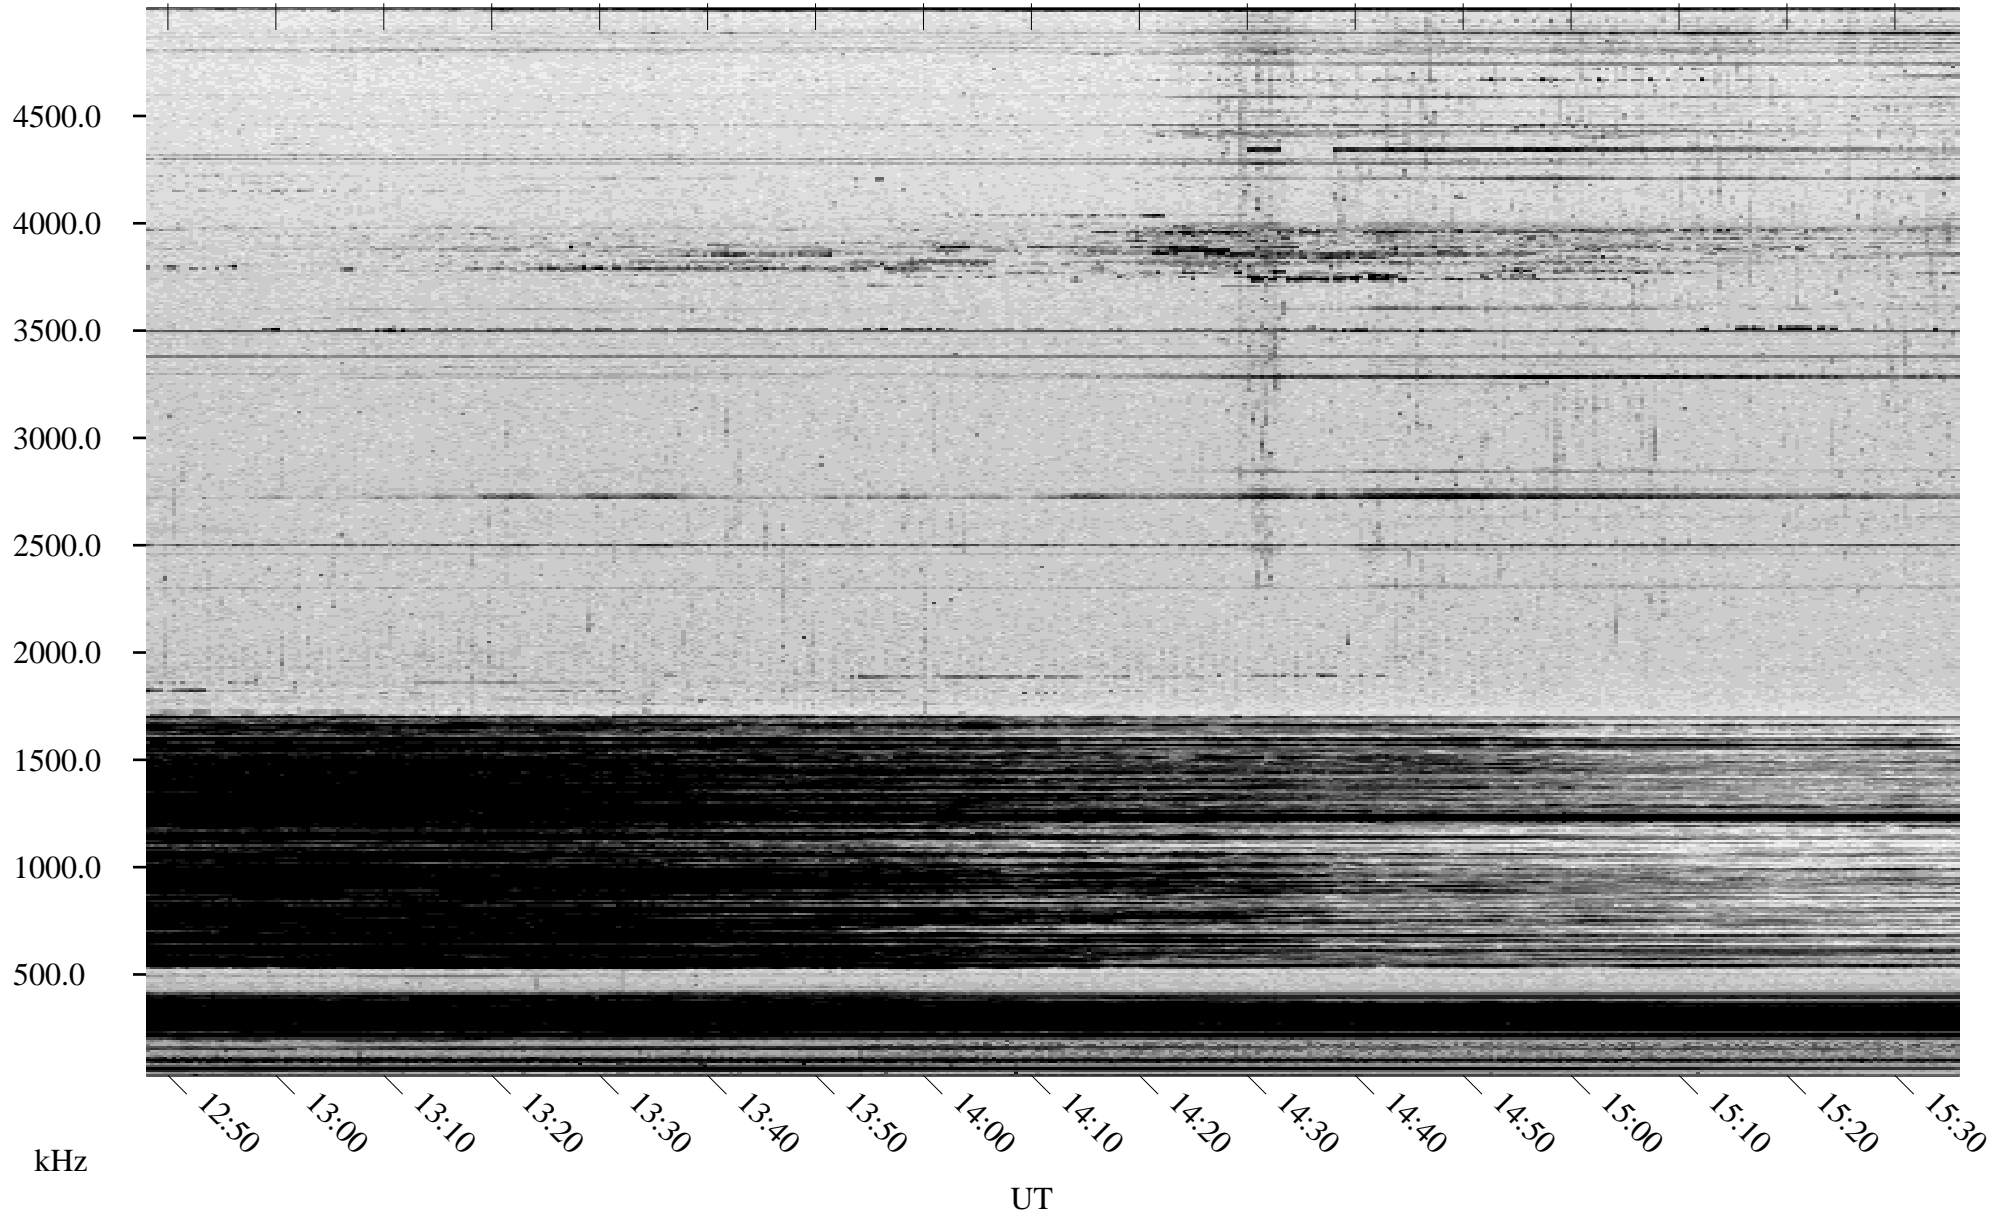

12/27/2004 Churchill, Manitoba

Linear Scale Black = 161 White = 15

ch04362l.r00m max_12

Page 1

12/27/2004 Churchill, Manitoba

Linear Scale Black = 161 White = 15

ch04362l.r00m max_12

Page 2

12/28/2004 Churchill, Manitoba

Linear Scale Black = 161 White = 15

ch04362l.r00m max_12

Page 3

12/28/2004 Churchill, Manitoba

Linear Scale Black = 161 White = 15

ch04362l.r00m max_12

Page 4

12/28/2004 Churchill, Manitoba

Linear Scale Black = 161 White = 15

ch04362l.r00m max_12

12/28/2004 Churchill, Manitoba

Linear Scale Black = 161 White = 15

ch04362l.r00m max_12

Page 6

12/28/2004 Churchill, Manitoba

Linear Scale Black = 161 White = 15

ch04362l.r00m max_12

Page 7

12/28/2004 Churchill, Manitoba

Linear Scale Black = 161 White = 15

ch04362l.r00m max_12