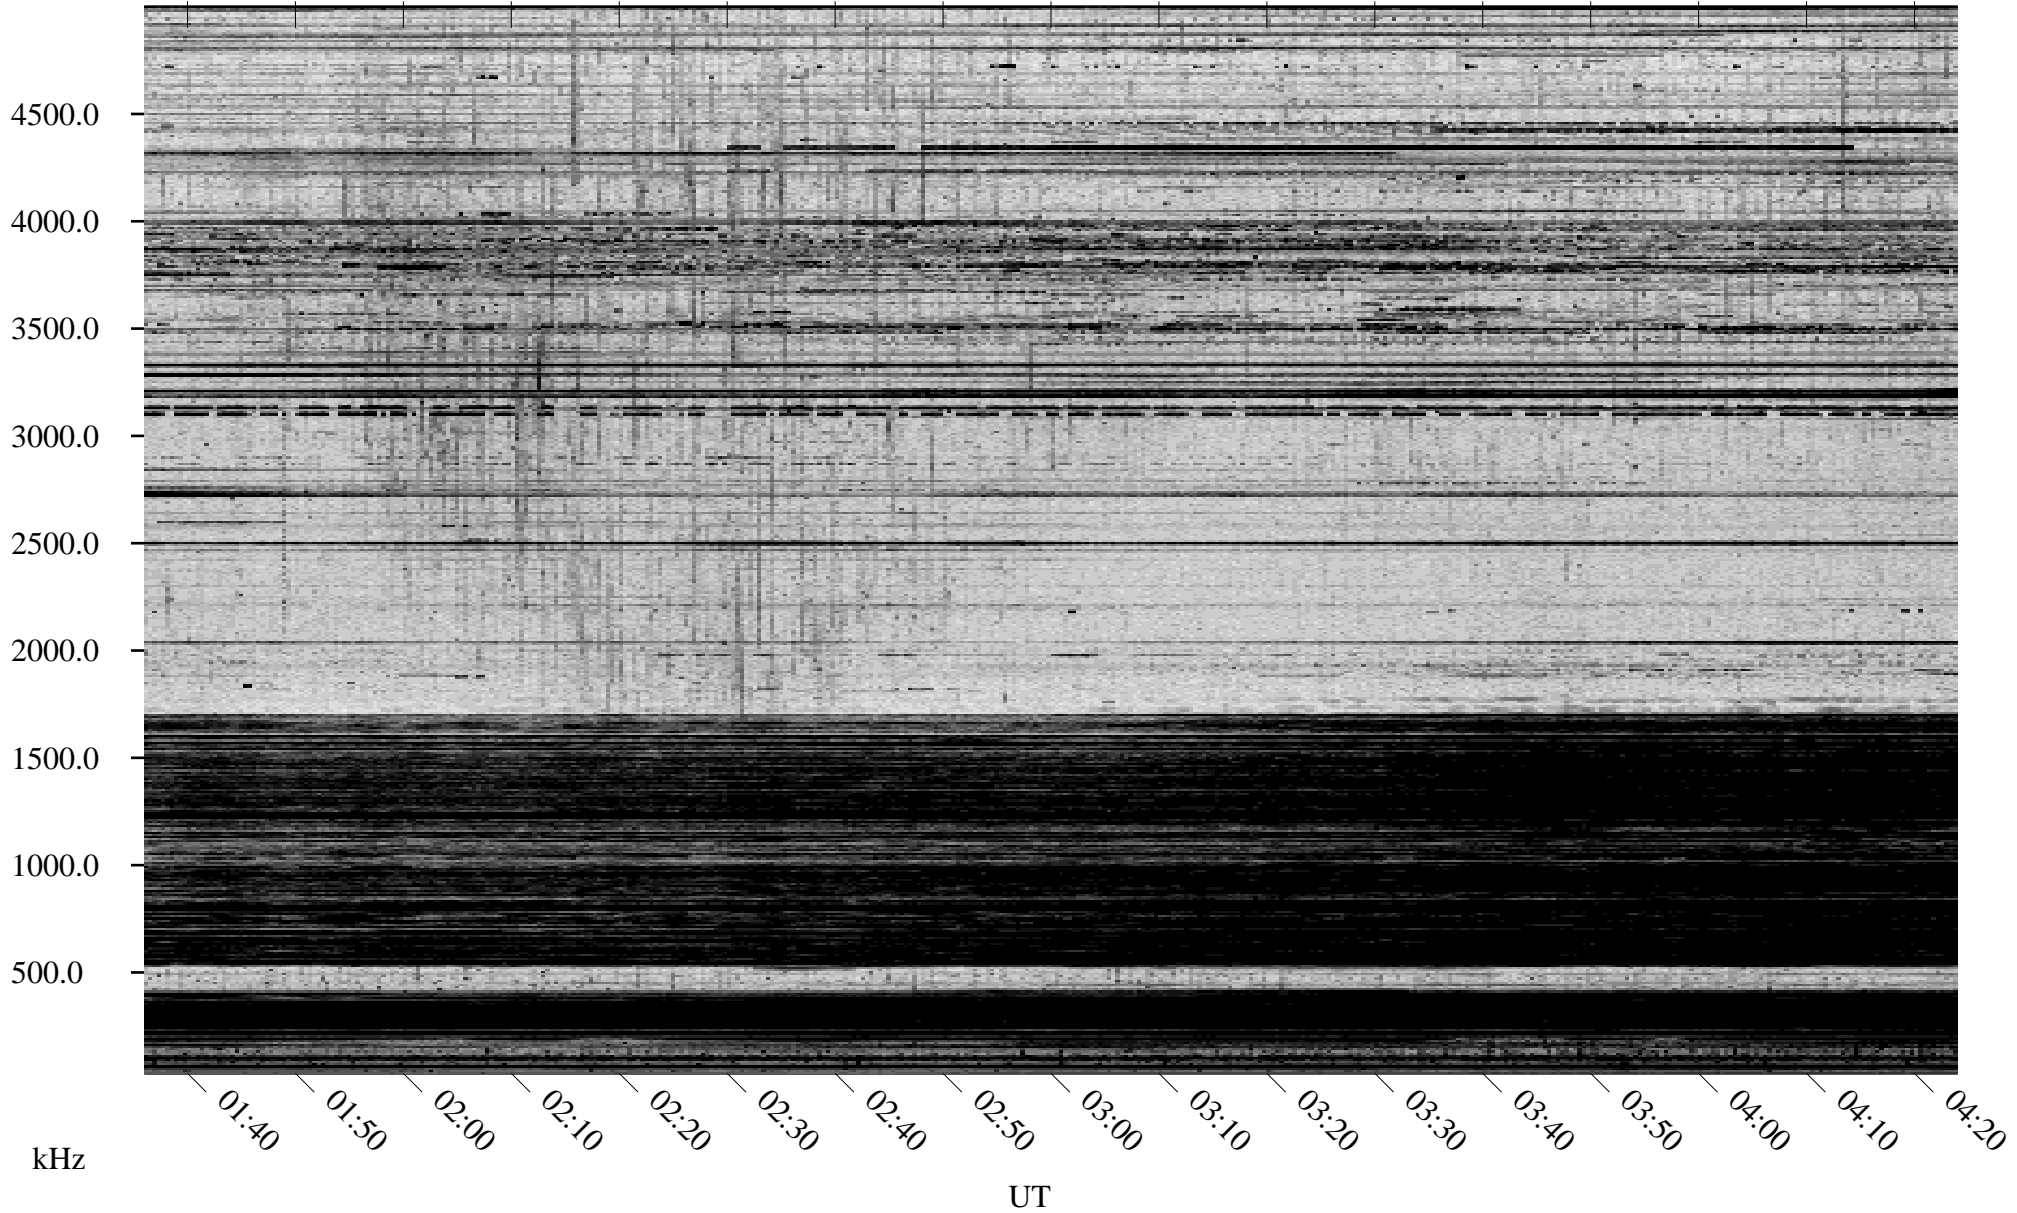

12/28/2004 Churchill, Manitoba

Linear Scale Black = 161 White = 15

ch04363l.r00m max_12

Page 1

12/28/2004 Churchill, Manitoba

Linear Scale Black = 161 White = 15

ch04363l.r00m max_12

Page 2

12/29/2004 Churchill, Manitoba

Linear Scale Black = 161 White = 15

ch04363l.r00m max_12

Page 3

12/29/2004 Churchill, Manitoba

Linear Scale Black = 161 White = 15

ch04363l.r00m max_12

Page 4

12/29/2004 Churchill, Manitoba

Linear Scale Black = 161 White = 15

ch04363l.r00m max_12

Page 5

12/29/2004 Churchill, Manitoba

Linear Scale Black = 161 White = 15

ch04363l.r00m max_12

Page 6

12/29/2004 Churchill, Manitoba

Linear Scale Black = 161 White = 15

ch04363l.r00m max_12

Page 7

12/29/2004 Churchill, Manitoba

Linear Scale Black = 161 White = 15

ch04363l.r00m max_12