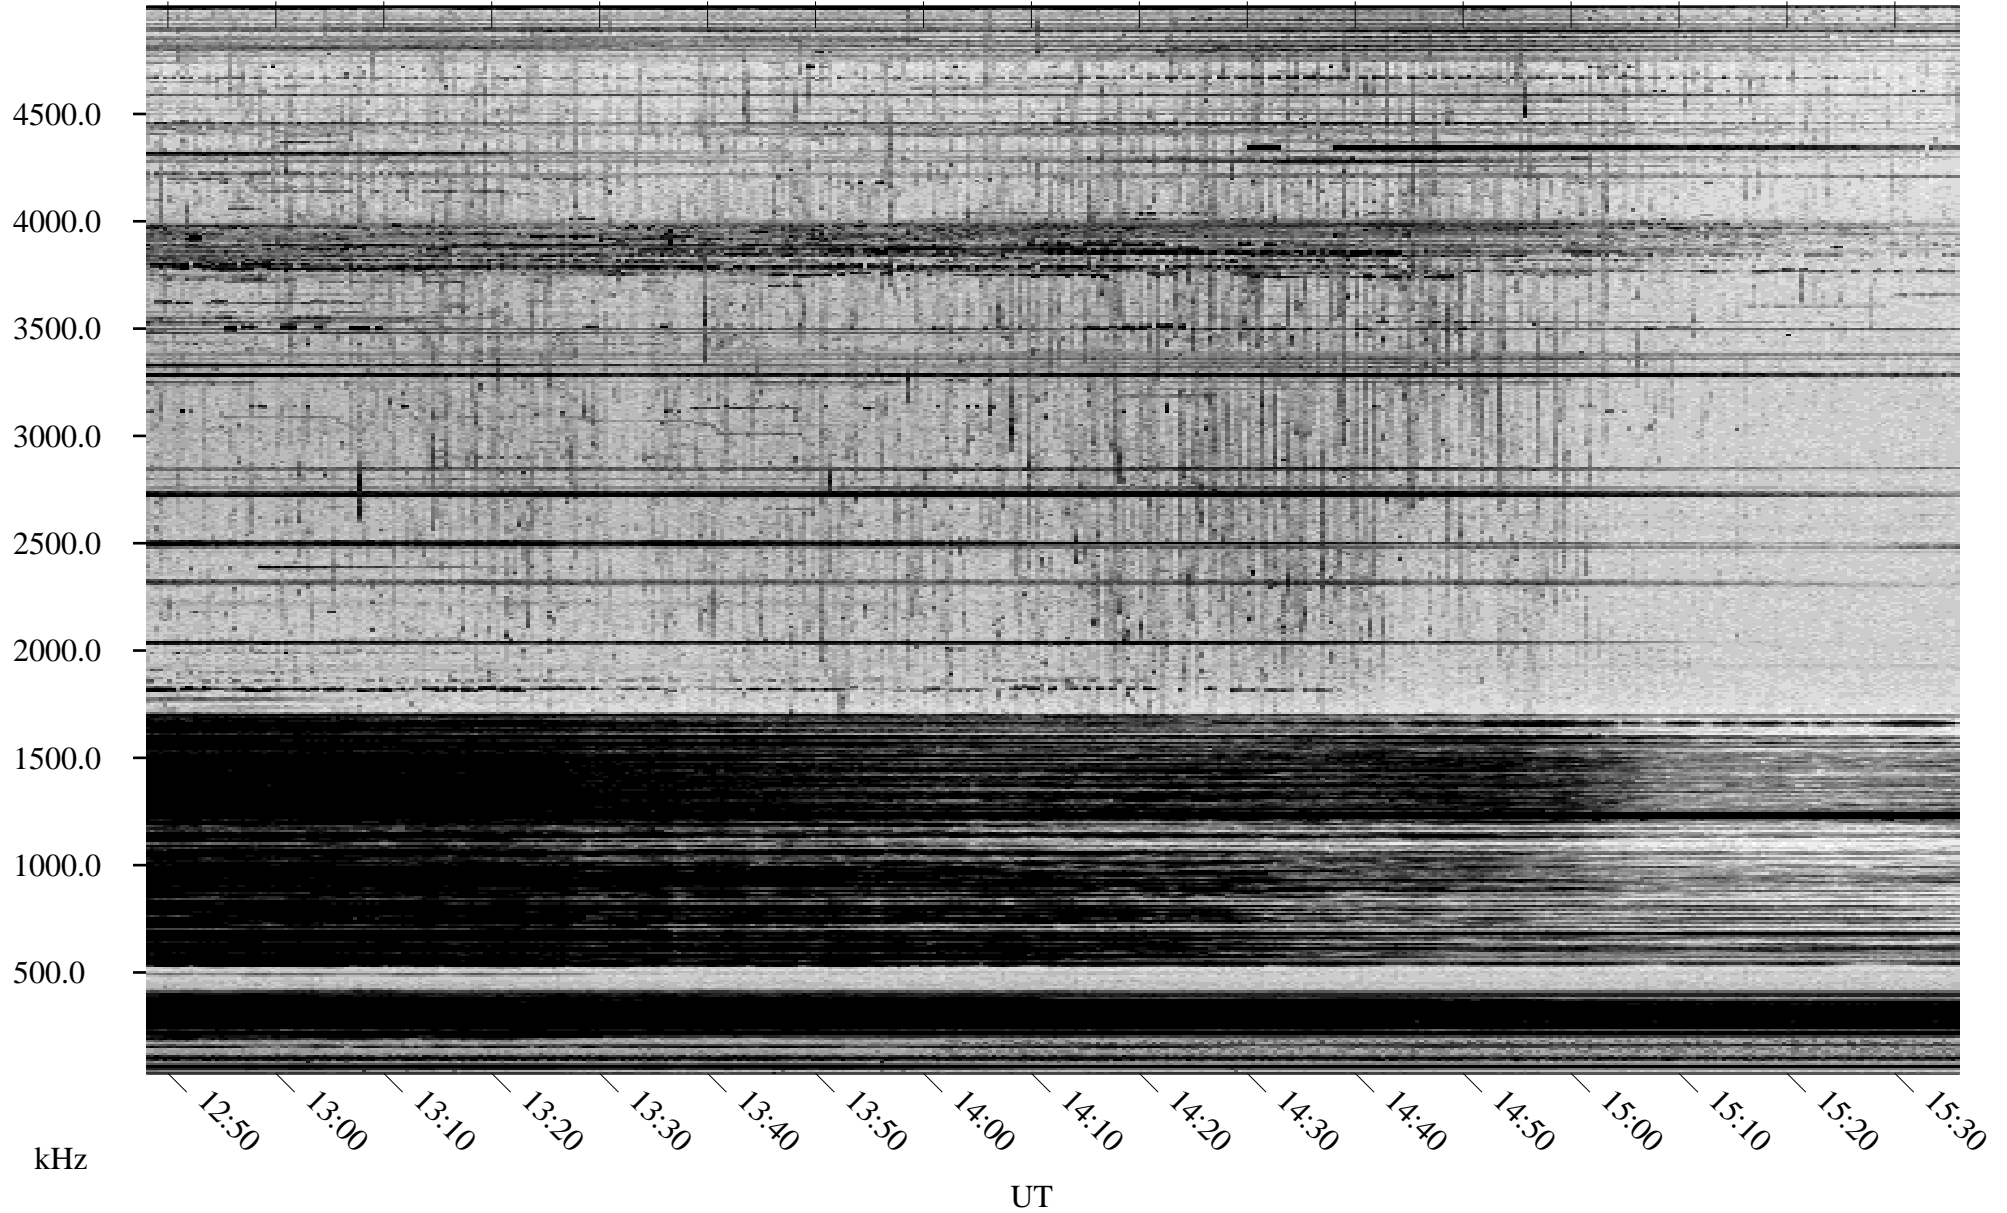

12/28/2004 Churchill, Manitoba

Linear Scale Black = 161 White = 15

ch04363l.r00m max_12

Page 1

12/28/2004 Churchill, Manitoba

Linear Scale Black = 161 White = 15

ch04363l.r00m max_12

Page 2

12/29/2004 Churchill, Manitoba

Linear Scale Black = 161 White = 15

ch04363l.r00m max_12

Page 3

12/29/2004 Churchill, Manitoba

Linear Scale Black = 161 White = 15

ch04363l.r00m max_12

Page 4

12/29/2004 Churchill, Manitoba

Linear Scale Black = 161 White = 15

ch04363l.r00m max_12

Page 5

12/29/2004 Churchill, Manitoba

Linear Scale Black = 161 White = 15

ch04363l.r00m max_12

Page 6

12/29/2004 Churchill, Manitoba

Linear Scale Black = 161 White = 15

ch04363l.r00m max_12

Page 7

12/29/2004 Churchill, Manitoba

Linear Scale Black = 161 White = 15

ch04363l.r00m max_12