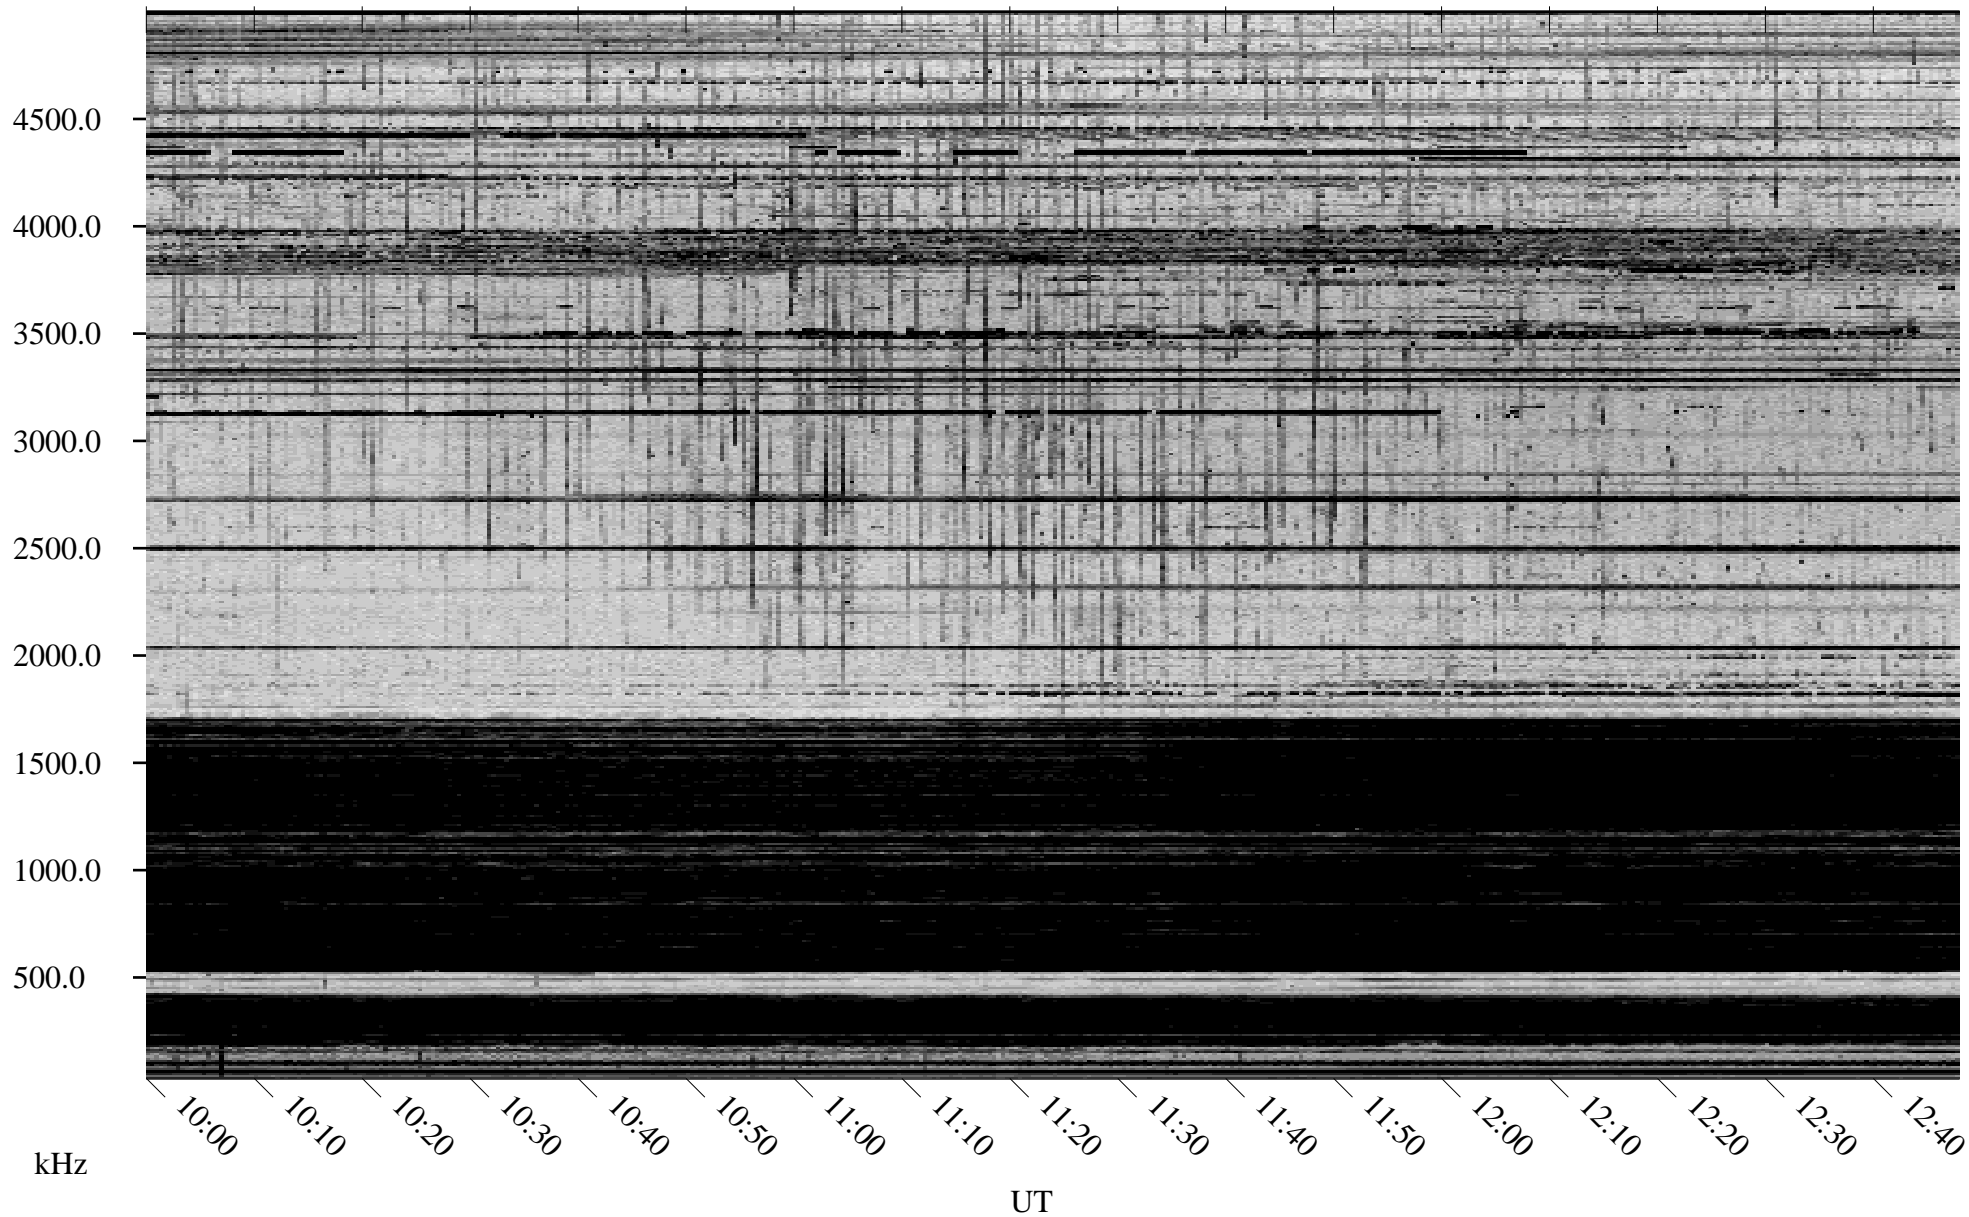

12/28/2004 Churchill, Manitoba

Linear Scale Black = 161 White = 15

ch04363l.r00m max_12

Page 1

12/28/2004 Churchill, Manitoba

Linear Scale Black = 161 White = 15

ch04363l.r00m max_12

Page 2

12/29/2004 Churchill, Manitoba

Linear Scale Black = 161 White = 15

ch04363l.r00m max_12

Page 3

12/29/2004 Churchill, Manitoba

Linear Scale Black = 161 White = 15

ch04363l.r00m max_12

Page 4

12/29/2004 Churchill, Manitoba

Linear Scale Black = 161 White = 15

ch04363l.r00m max_12

Page 5

12/29/2004 Churchill, Manitoba

Linear Scale Black = 161 White = 15

ch04363l.r00m max_12

Page 6

12/29/2004 Churchill, Manitoba

Linear Scale Black = 161 White = 15

ch04363l.r00m max_12

Page 7

12/29/2004 Churchill, Manitoba

Linear Scale Black = 161 White = 15

ch04363l.r00m max_12