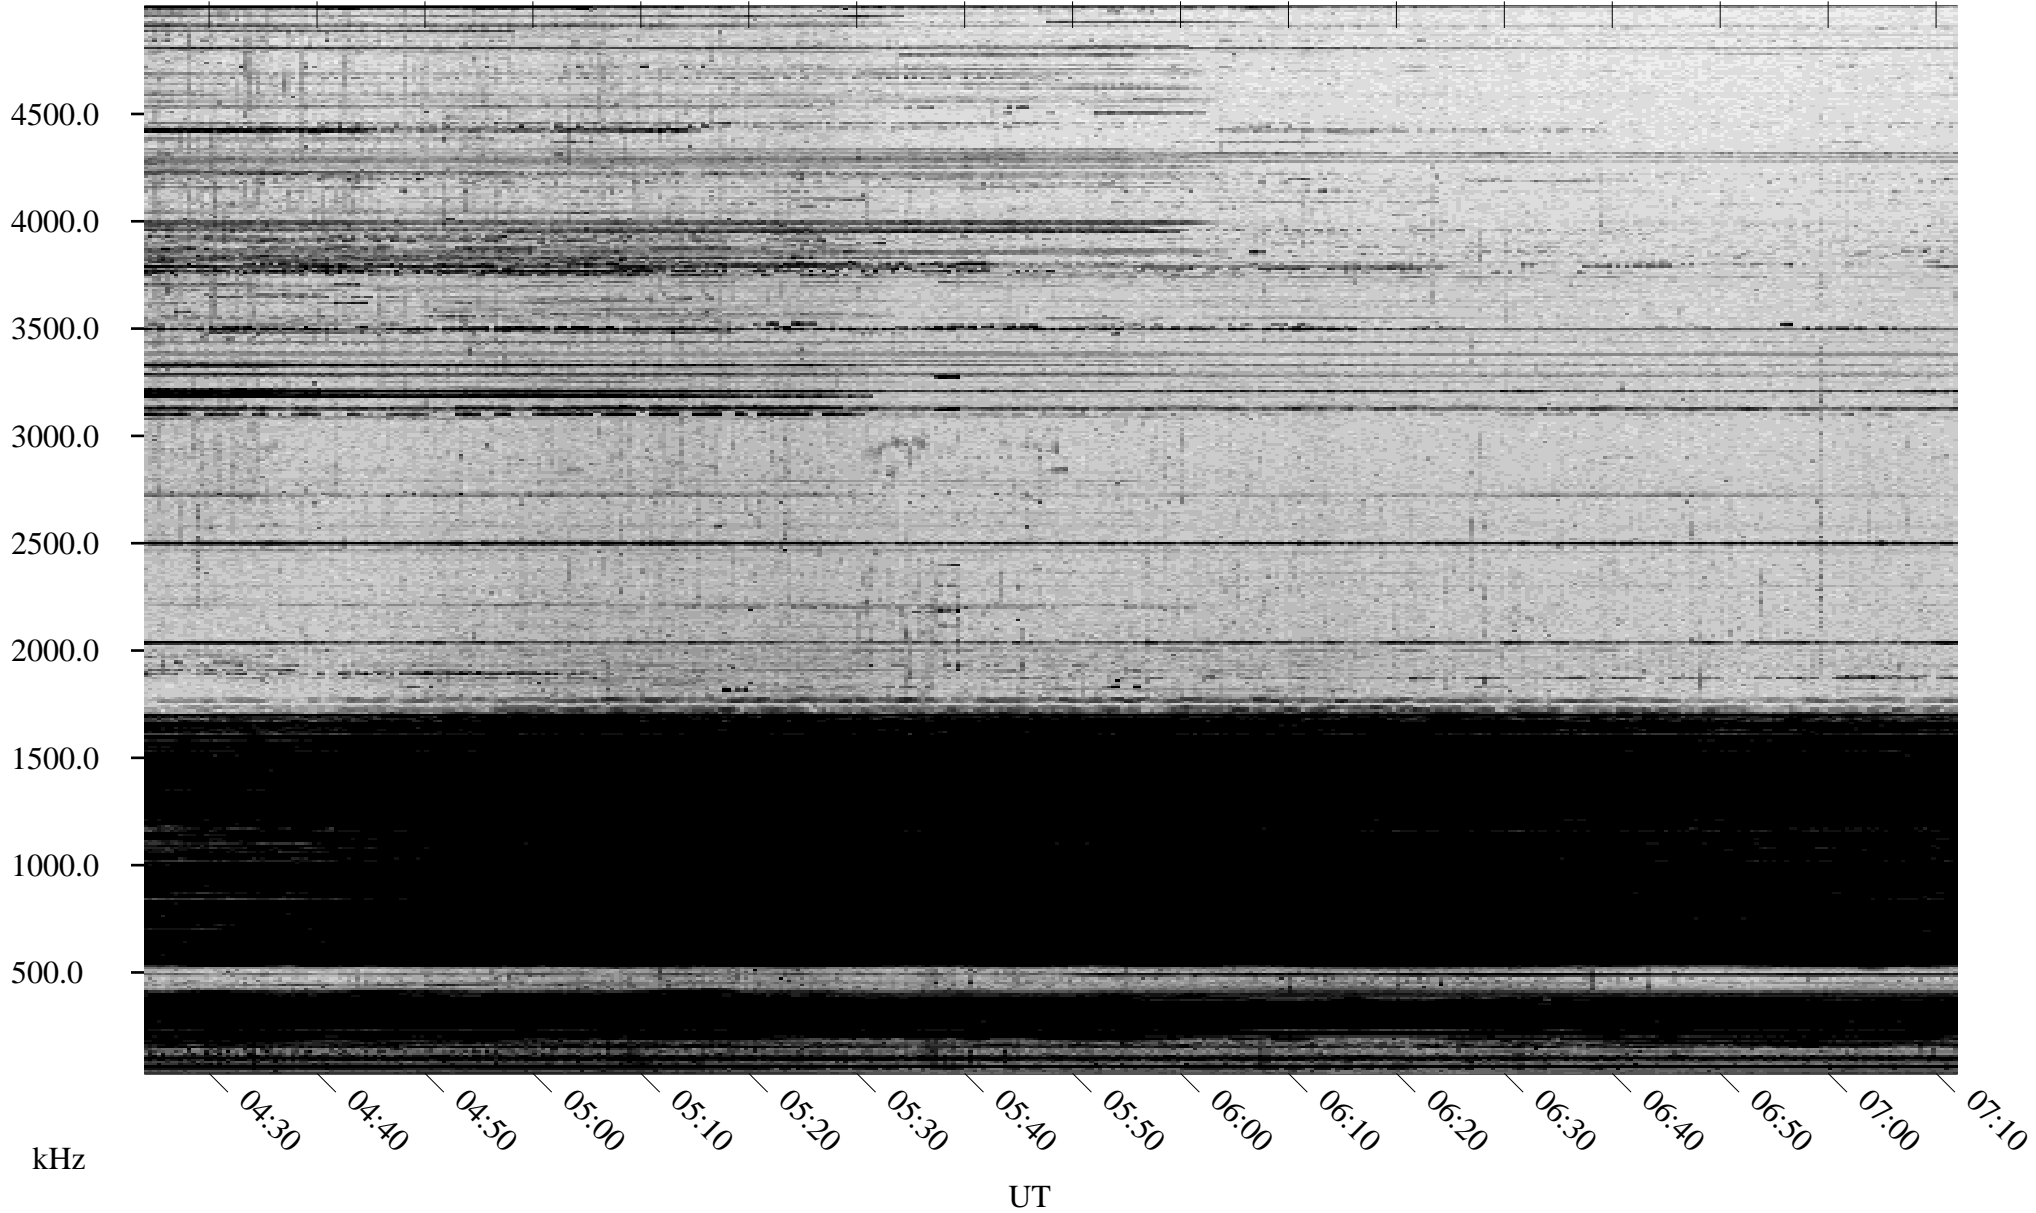

12/28/2004 Churchill, Manitoba

Linear Scale Black = 161 White = 15

ch04363l.r00m max_12

Page 1

12/28/2004 Churchill, Manitoba

Linear Scale Black = 161 White = 15

ch04363l.r00m max_12

Page 2

12/29/2004 Churchill, Manitoba

Linear Scale Black = 161 White = 15

ch04363l.r00m max_12

Page 3

12/29/2004 Churchill, Manitoba

Linear Scale Black = 161 White = 15

ch04363l.r00m max_12

Page 4

12/29/2004 Churchill, Manitoba

Linear Scale Black = 161 White = 15

ch04363l.r00m max_12

Page 5

12/29/2004 Churchill, Manitoba

Linear Scale Black = 161 White = 15

ch04363l.r00m max_12

Page 6

12/29/2004 Churchill, Manitoba

Linear Scale Black = 161 White = 15

ch04363l.r00m max_12

Page 7

12/29/2004 Churchill, Manitoba

Linear Scale Black = 161 White = 15

ch04363l.r00m max_12