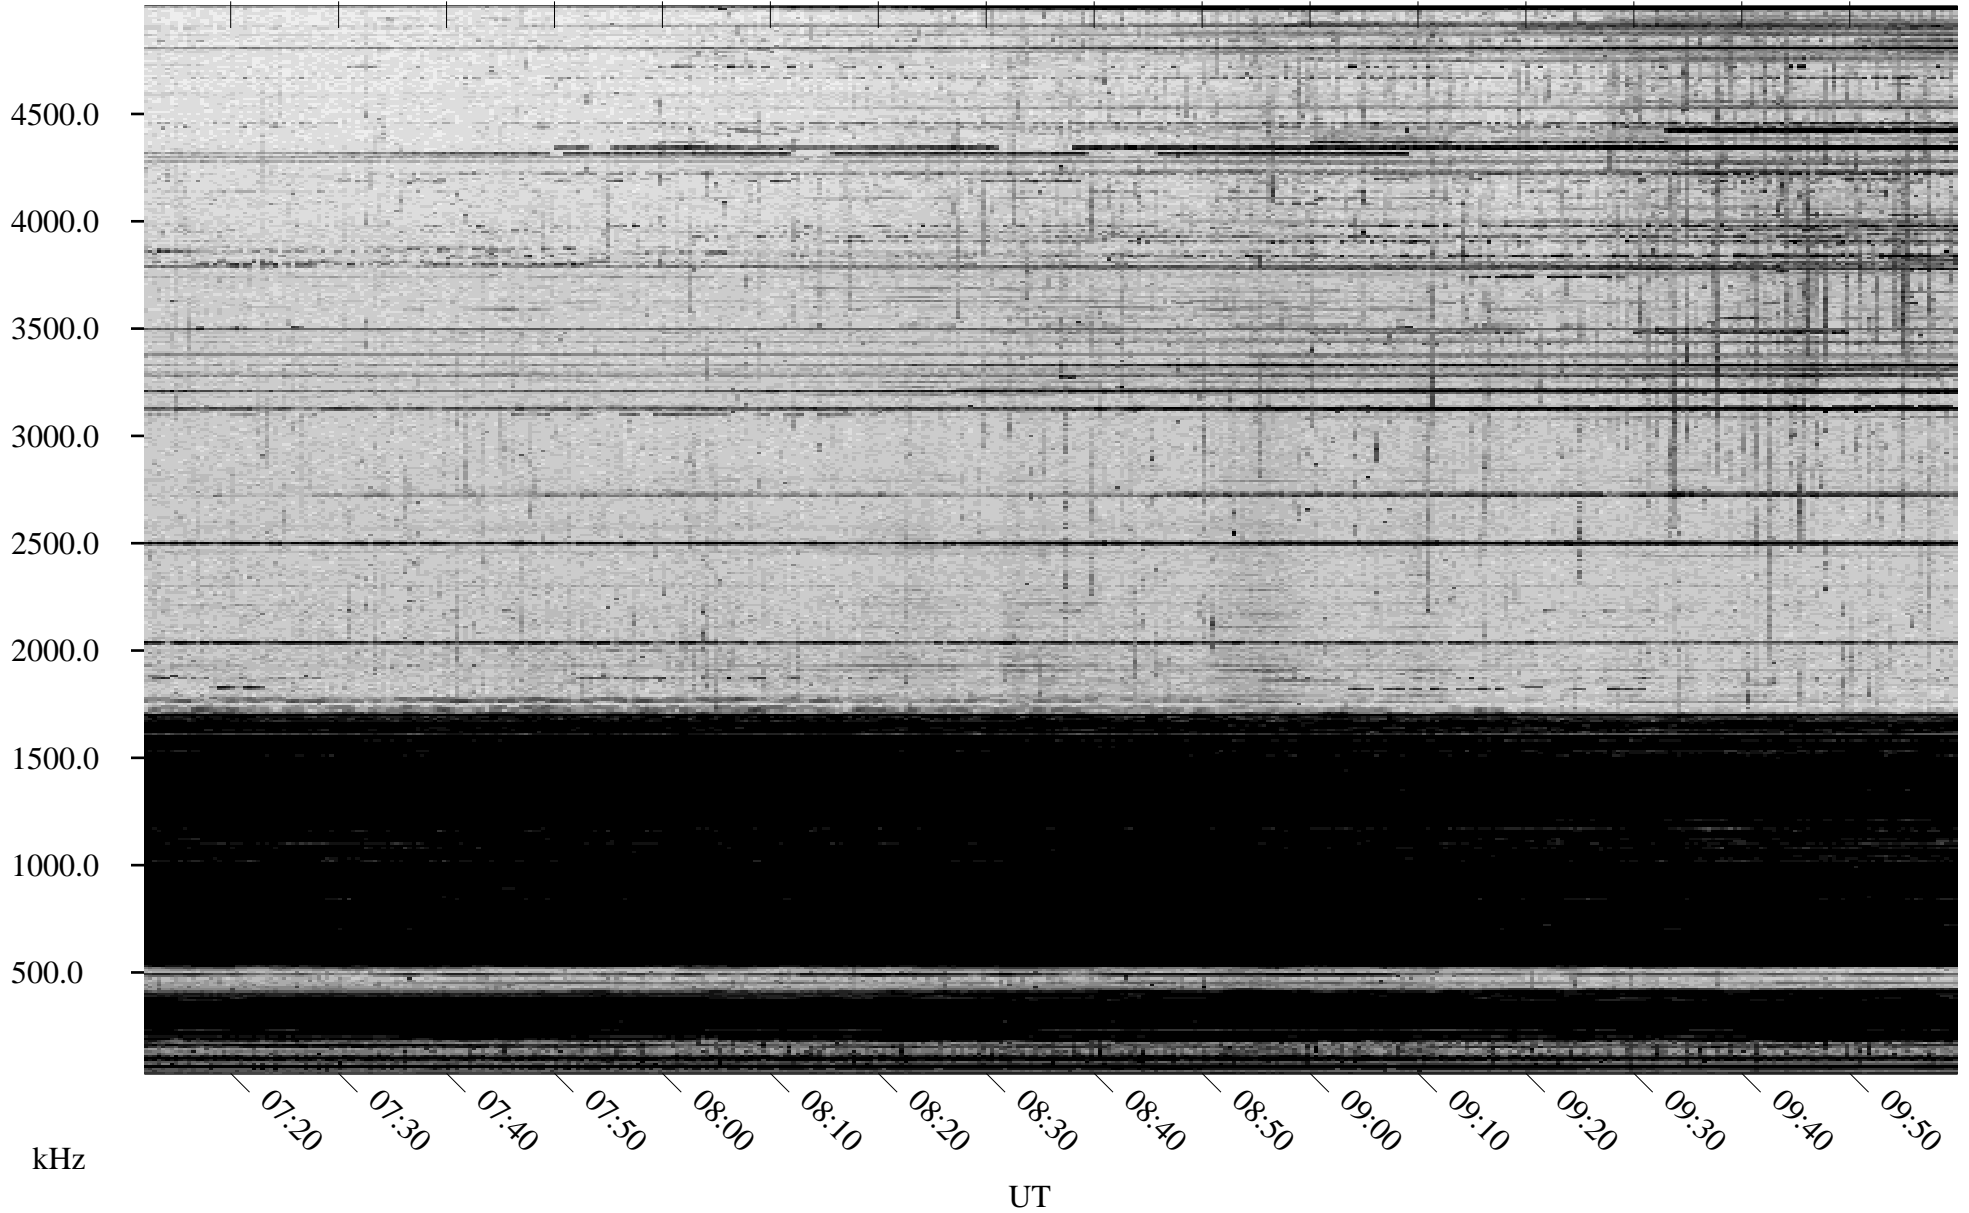

12/28/2004 Churchill, Manitoba

Linear Scale Black = 161 White = 15

ch04363l.r00m max_12

Page 1

12/28/2004 Churchill, Manitoba

Linear Scale Black = 161 White = 15

ch04363l.r00m max_12

Page 2

12/29/2004 Churchill, Manitoba

Linear Scale Black = 161 White = 15

ch04363l.r00m max_12

Page 3

12/29/2004 Churchill, Manitoba

Linear Scale Black = 161 White = 15

ch04363l.r00m max_12

Page 4

12/29/2004 Churchill, Manitoba

Linear Scale Black = 161 White = 15

ch04363l.r00m max_12

Page 5

12/29/2004 Churchill, Manitoba

Linear Scale Black = 161 White = 15

ch04363l.r00m max_12

Page 6

12/29/2004 Churchill, Manitoba

Linear Scale Black = 161 White = 15

ch04363l.r00m max_12

Page 7

12/29/2004 Churchill, Manitoba

Linear Scale Black = 161 White = 15

ch04363l.r00m max_12