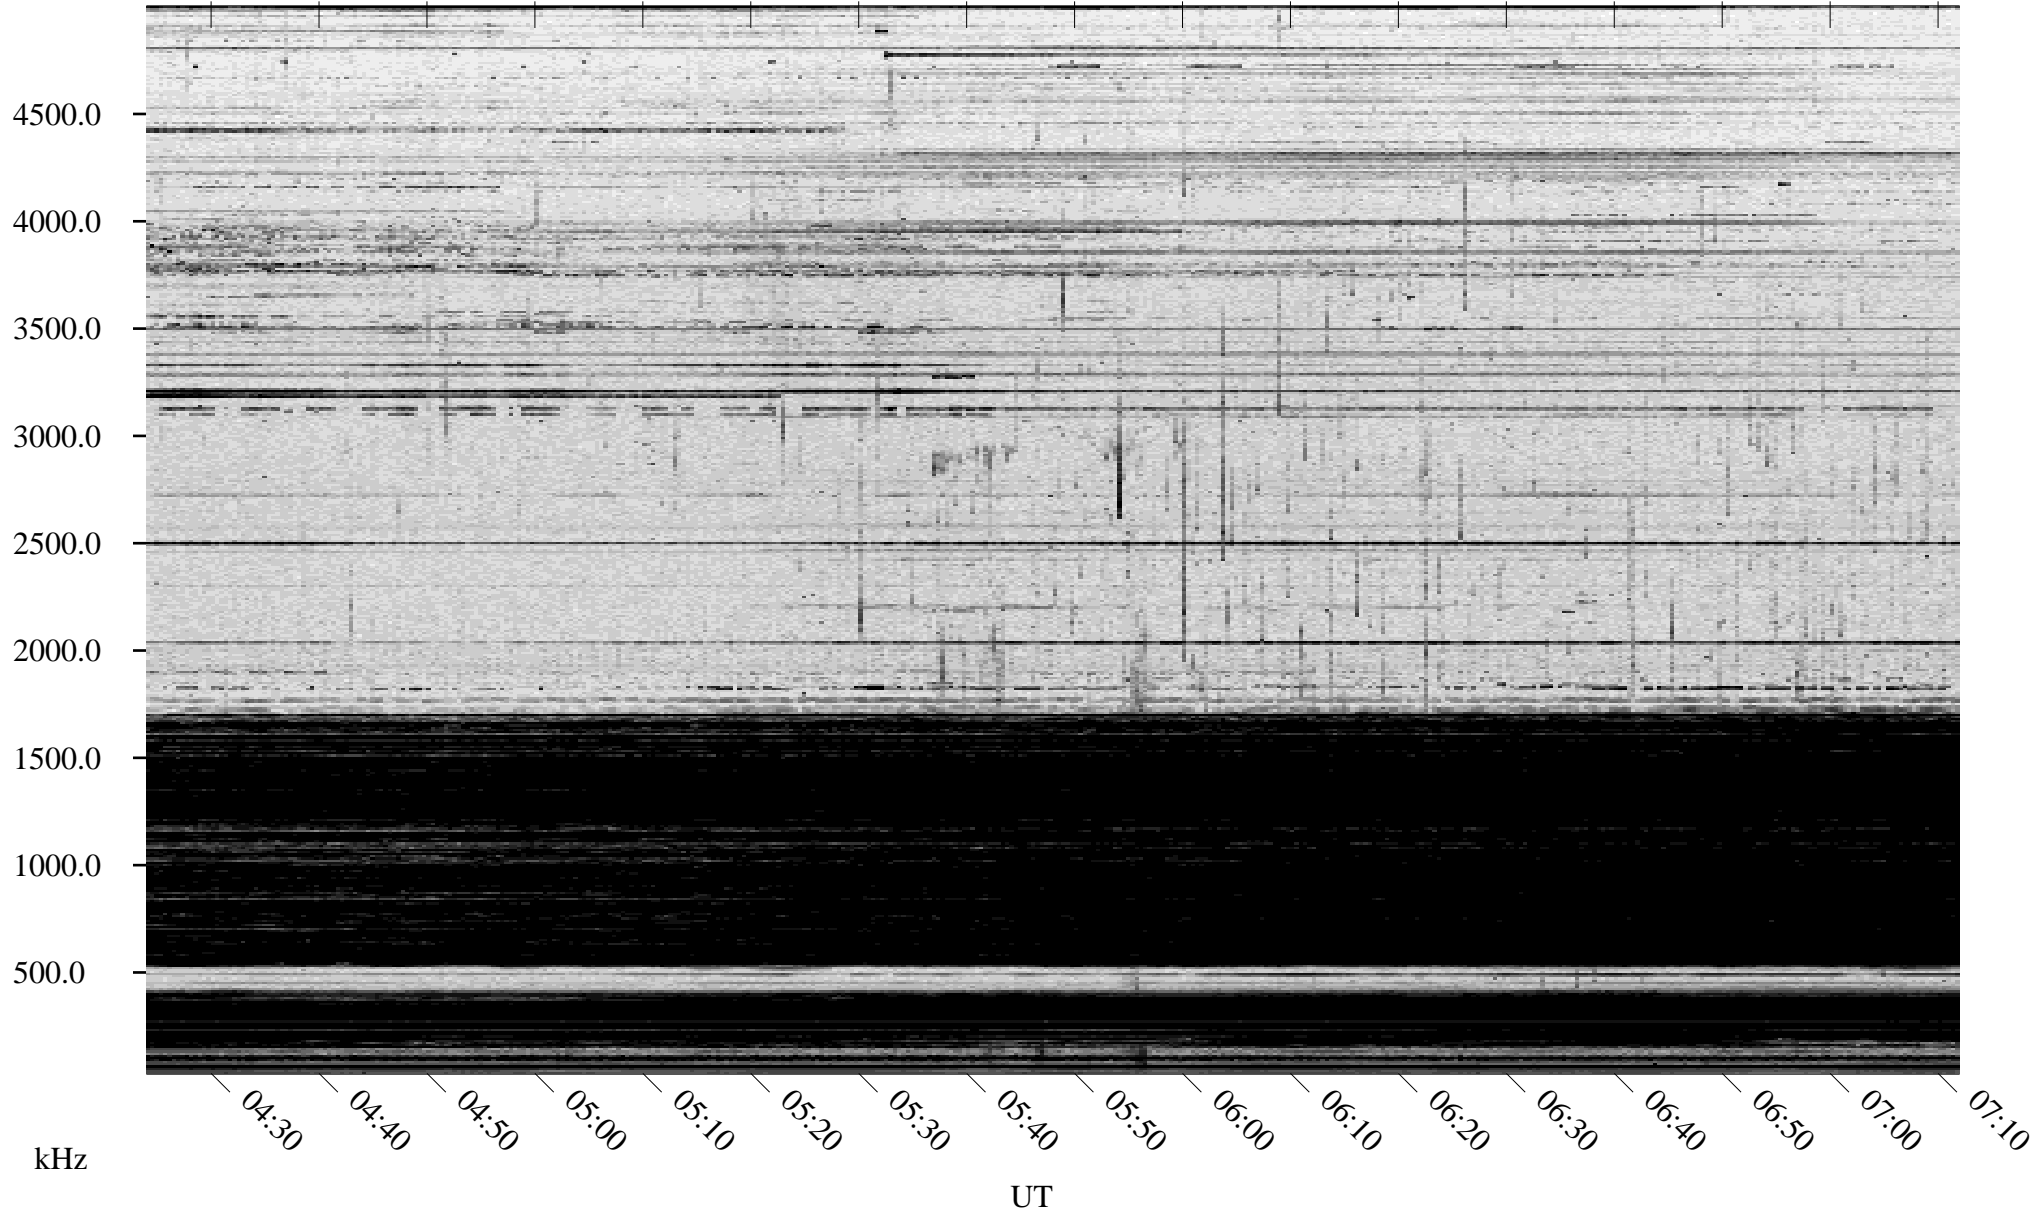

# 12/29/2004 Churchill, Manitoba

Linear Scale    Black = 161    White = 15

ch04364l.r00m max\_12

Page 1

# 12/29/2004 Churchill, Manitoba

Linear Scale    Black = 161    White = 15

ch04364l.r00m max\_12

Page 2

# 12/30/2004 Churchill, Manitoba

Linear Scale    Black = 161    White = 15

ch04364l.r00m max\_12

Page 3

# 12/30/2004 Churchill, Manitoba

Linear Scale    Black = 161    White = 15

ch04364l.r00m max\_12

Page 4