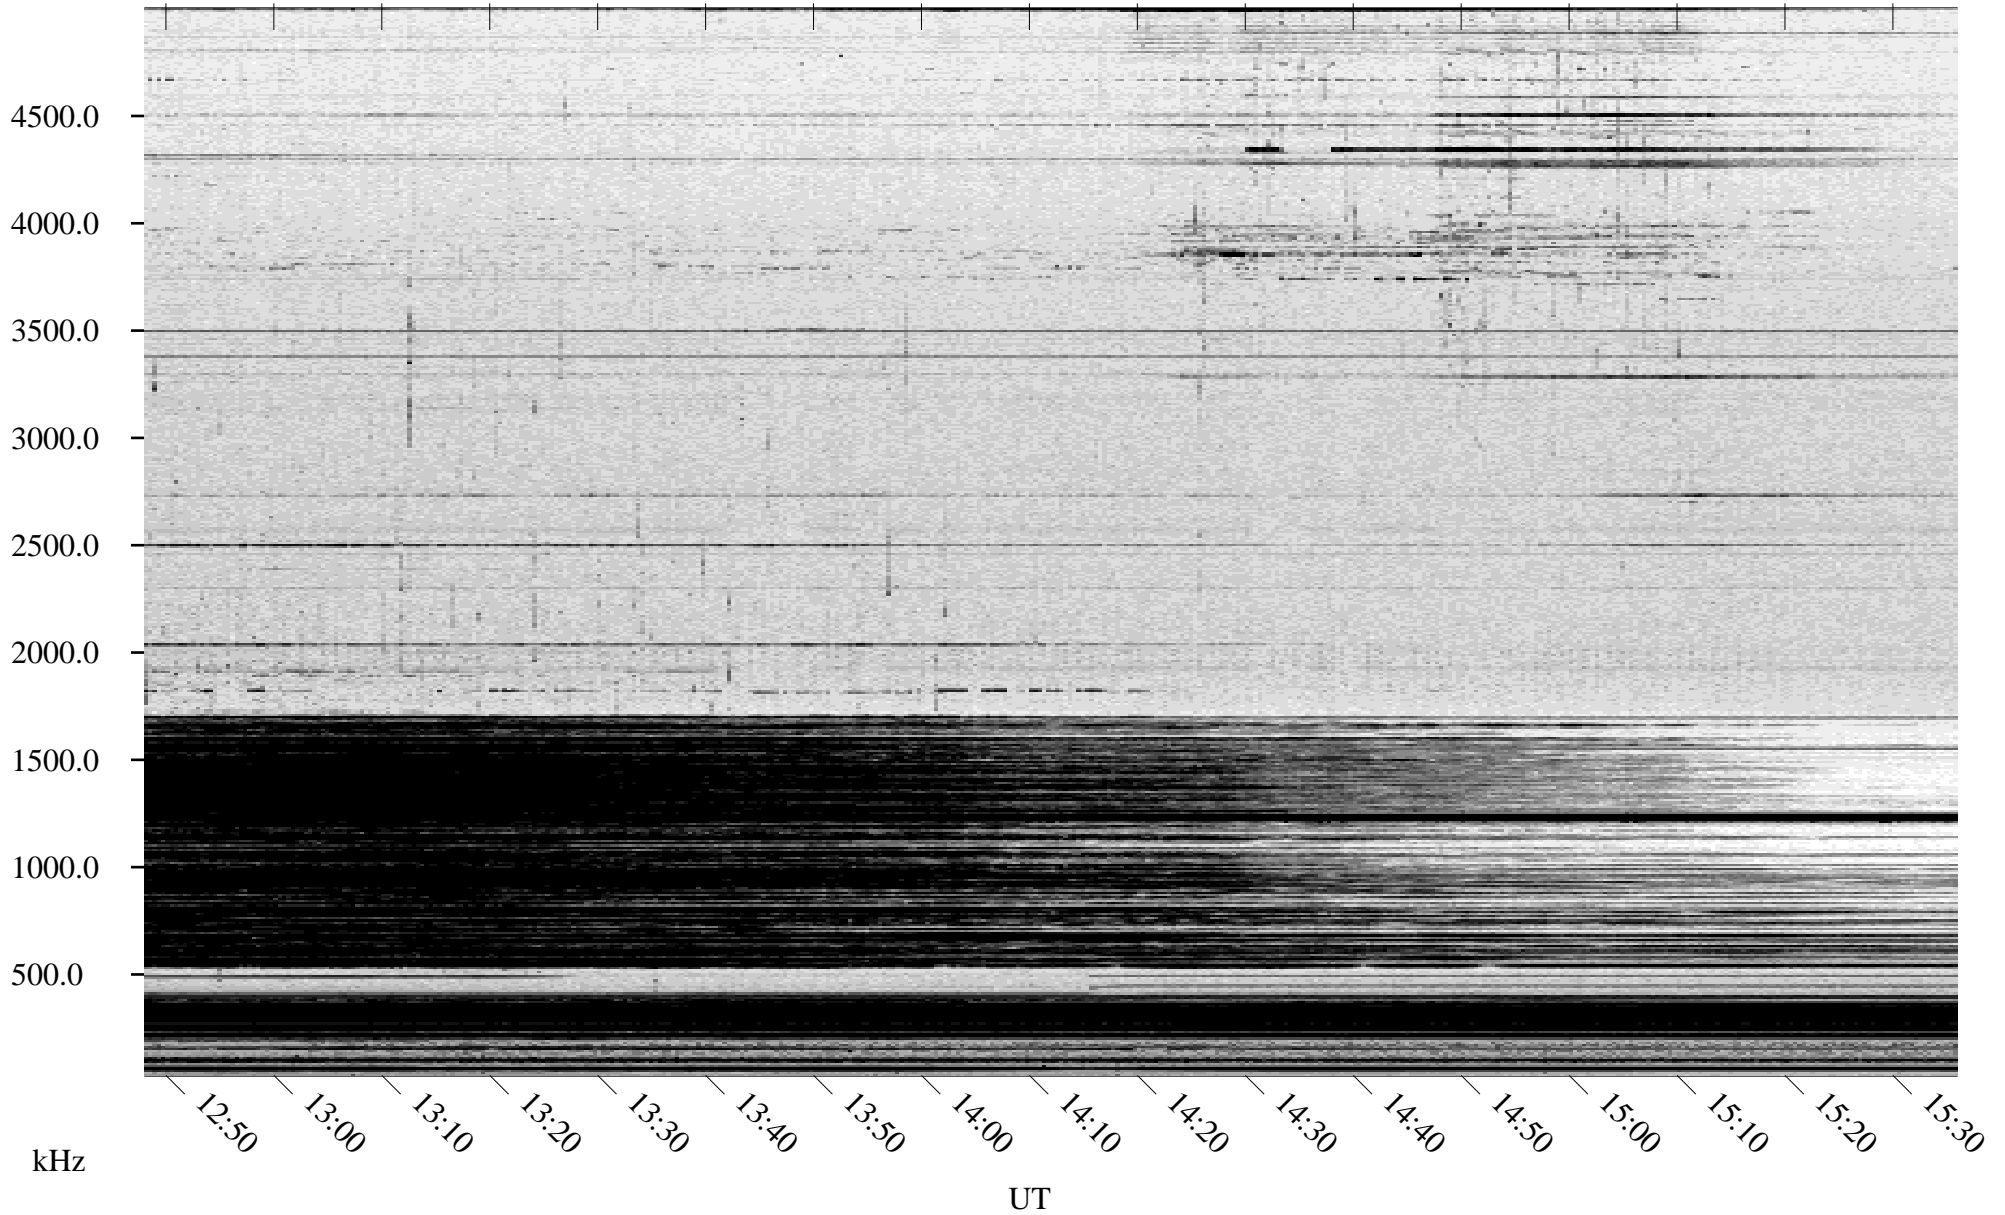

# 12/30/2004 Churchill, Manitoba

Linear Scale    Black = 161    White = 15

ch04364l.r00m max\_12

Page 6

# 12/30/2004 Churchill, Manitoba

Linear Scale    Black = 161    White = 15

ch04364l.r00m max\_12

Page 7

# 12/30/2004 Churchill, Manitoba

Linear Scale    Black = 161    White = 15

ch04364l.r00m max\_12