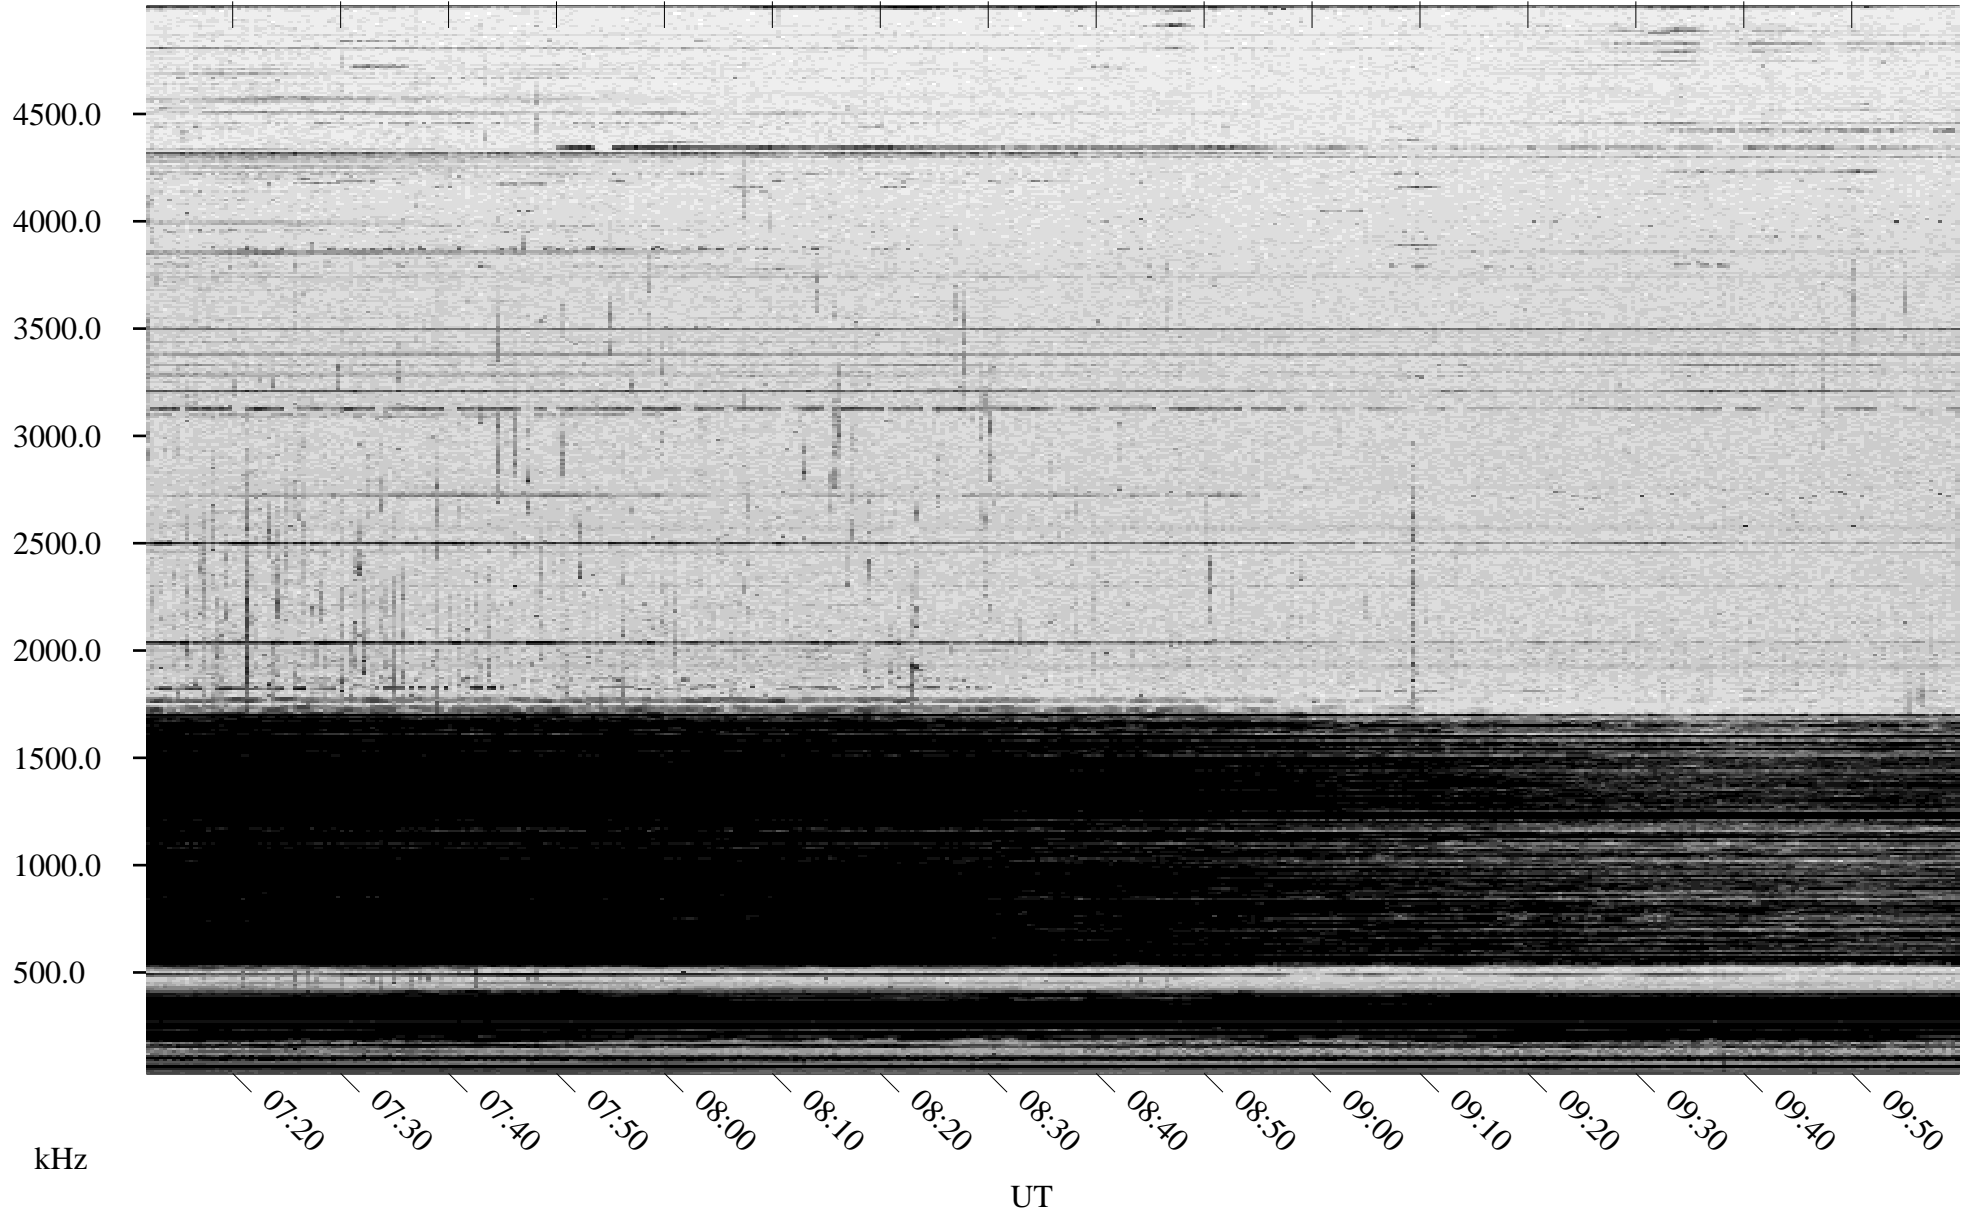

# 12/29/2004 Churchill, Manitoba

Linear Scale    Black = 161    White = 15

ch04364l.r00m max\_12

Page 1

# 12/30/2004 Churchill, Manitoba

Linear Scale    Black = 161    White = 15

ch04364l.r00m max\_12

Page 3

# 12/30/2004 Churchill, Manitoba

Linear Scale    Black = 161    White = 15

ch04364l.r00m max\_12

Page 4

# 12/30/2004 Churchill, Manitoba

Linear Scale    Black = 161    White = 15

ch04364l.r00m max\_12

Page 5