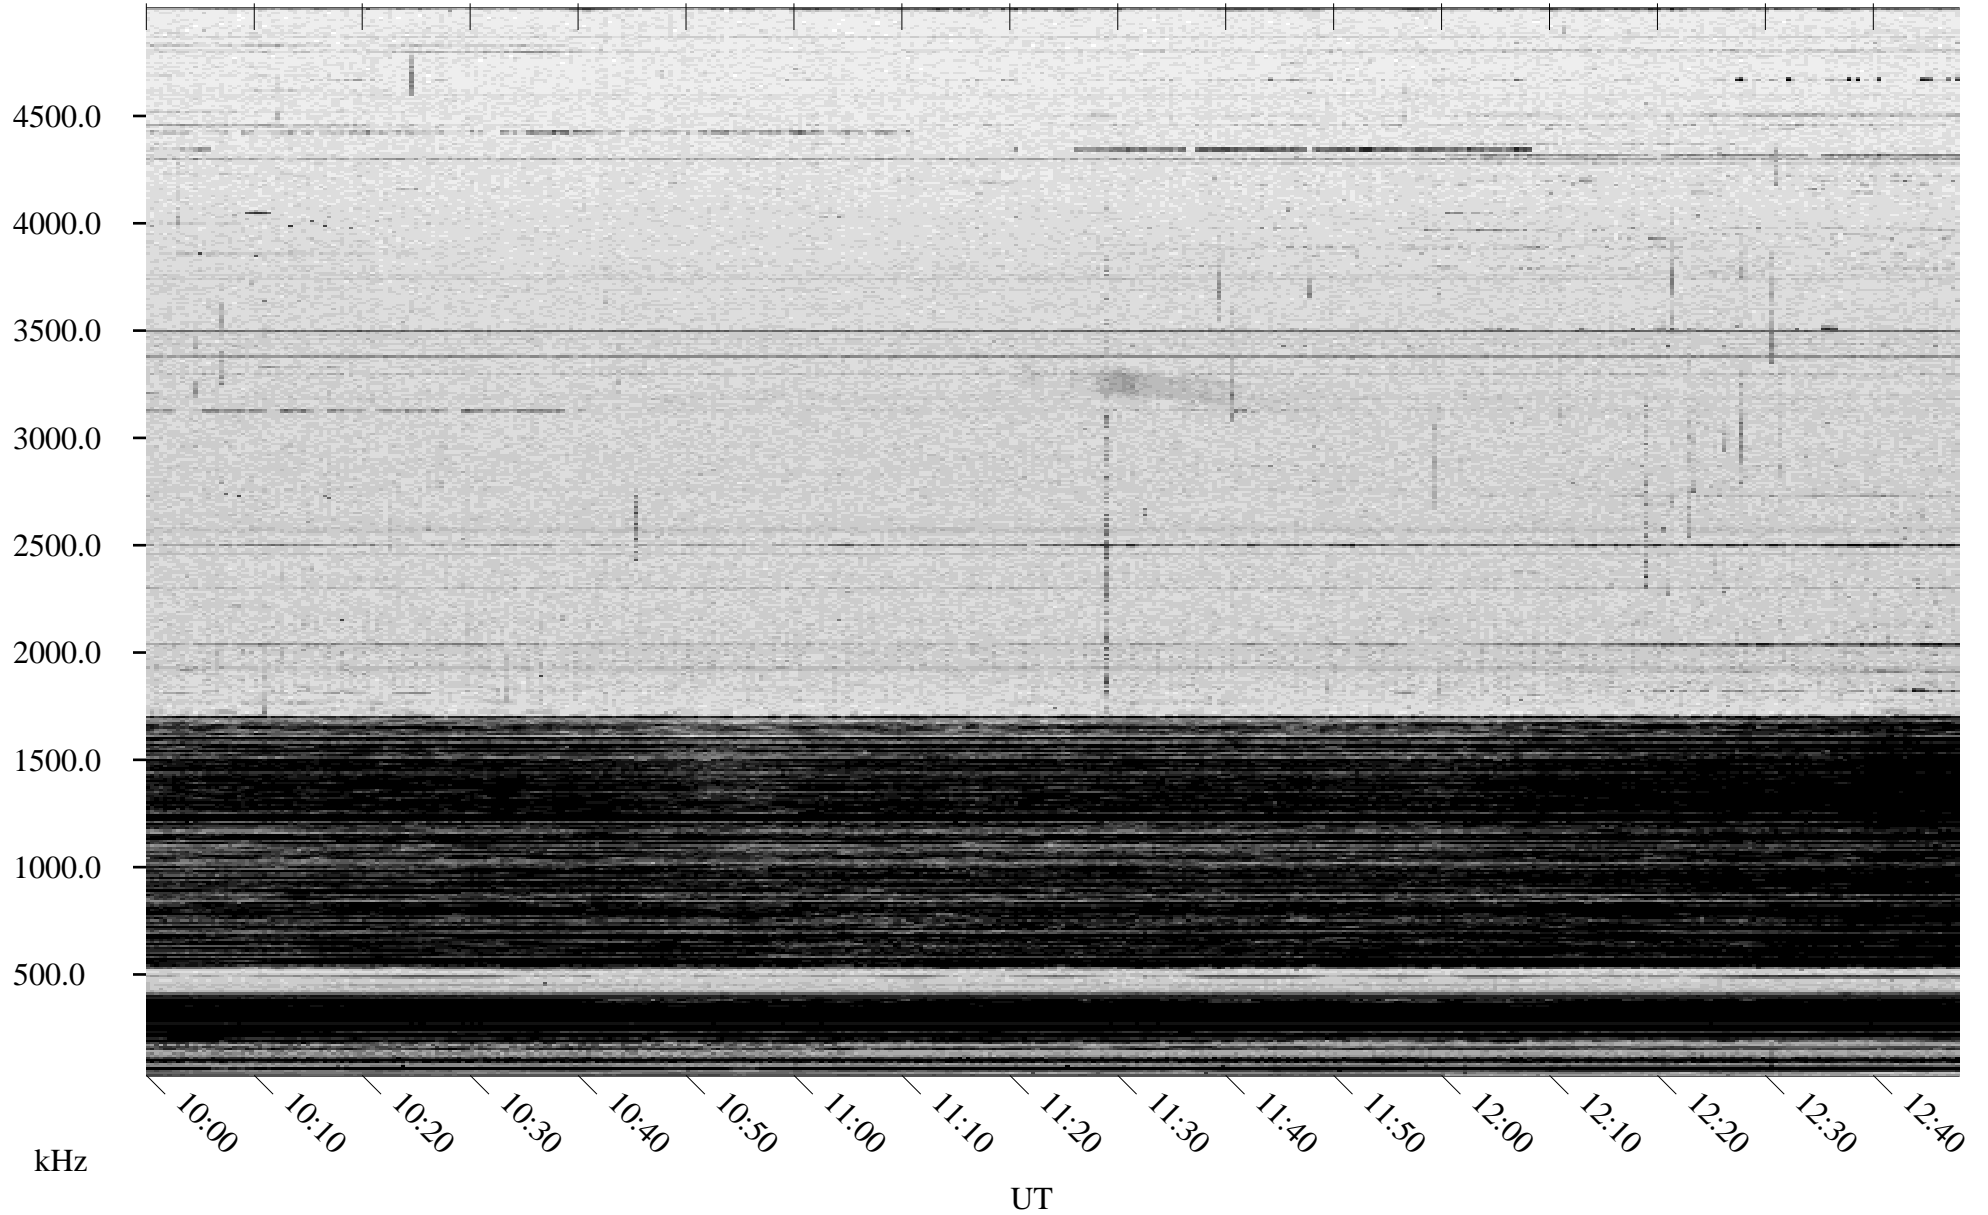

# 12/30/2004 Churchill, Manitoba

Linear Scale    Black = 161    White = 15

ch04364l.r00m max\_12

Page 5

# 12/30/2004 Churchill, Manitoba

Linear Scale    Black = 161    White = 15

ch04364l.r00m max\_12

Page 6

# 12/30/2004 Churchill, Manitoba

Linear Scale    Black = 161    White = 15

ch04364l.r00m max\_12

Page 7

# 12/30/2004 Churchill, Manitoba

Linear Scale    Black = 161    White = 15

ch04364l.r00m max\_12