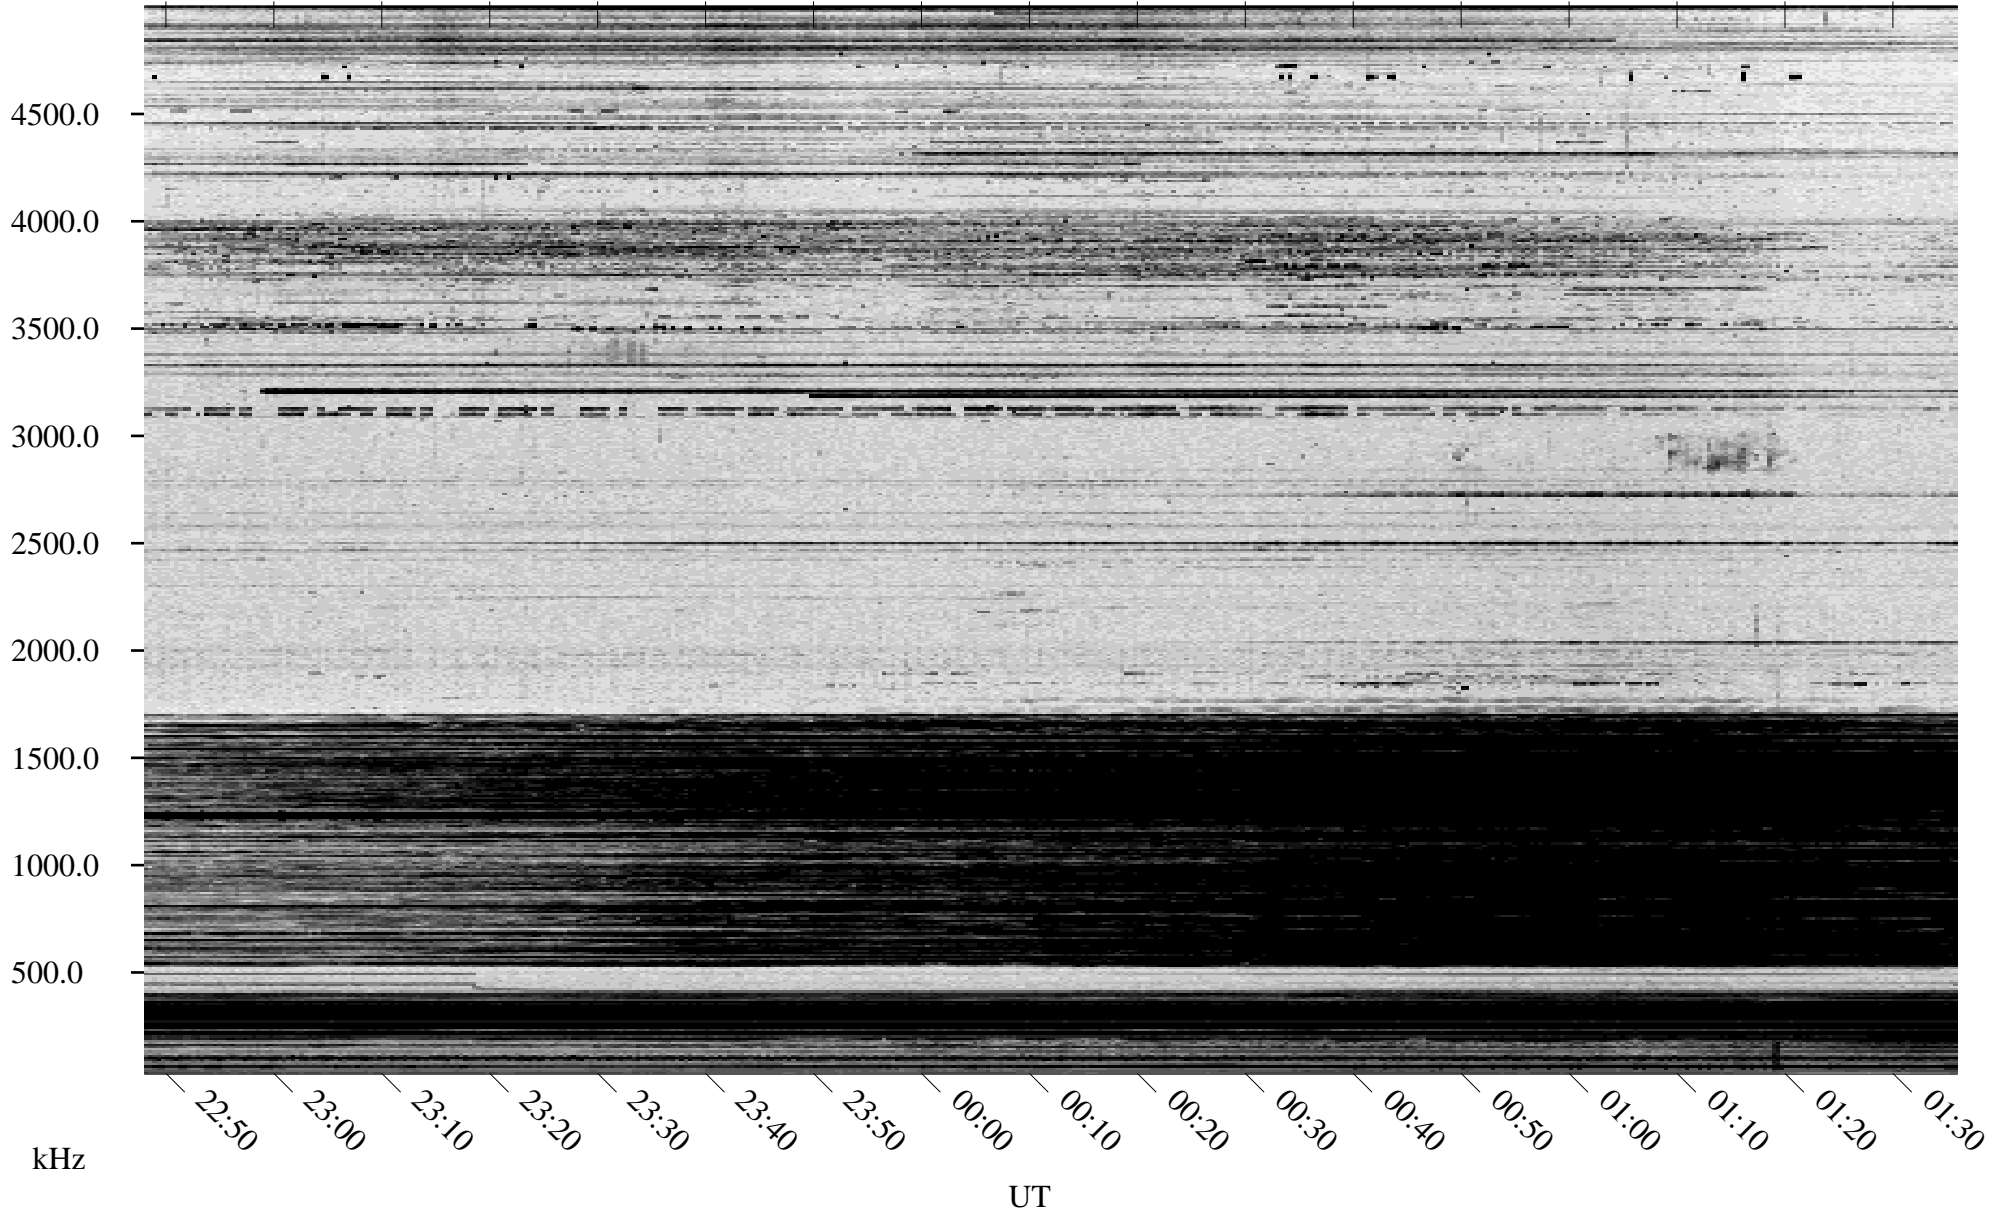

# 12/29/2004 Churchill, Manitoba

Linear Scale    Black = 161    White = 15

ch04364l.r00m max\_12

Page 1

# 12/29/2004 Churchill, Manitoba

Linear Scale    Black = 161    White = 15

ch04364l.r00m max\_12

Page 2

# 12/30/2004 Churchill, Manitoba

Linear Scale    Black = 161    White = 15

ch04364l.r00m max\_12

Page 3

# 12/30/2004 Churchill, Manitoba

Linear Scale    Black = 161    White = 15

ch04364l.r00m max\_12

Page 4