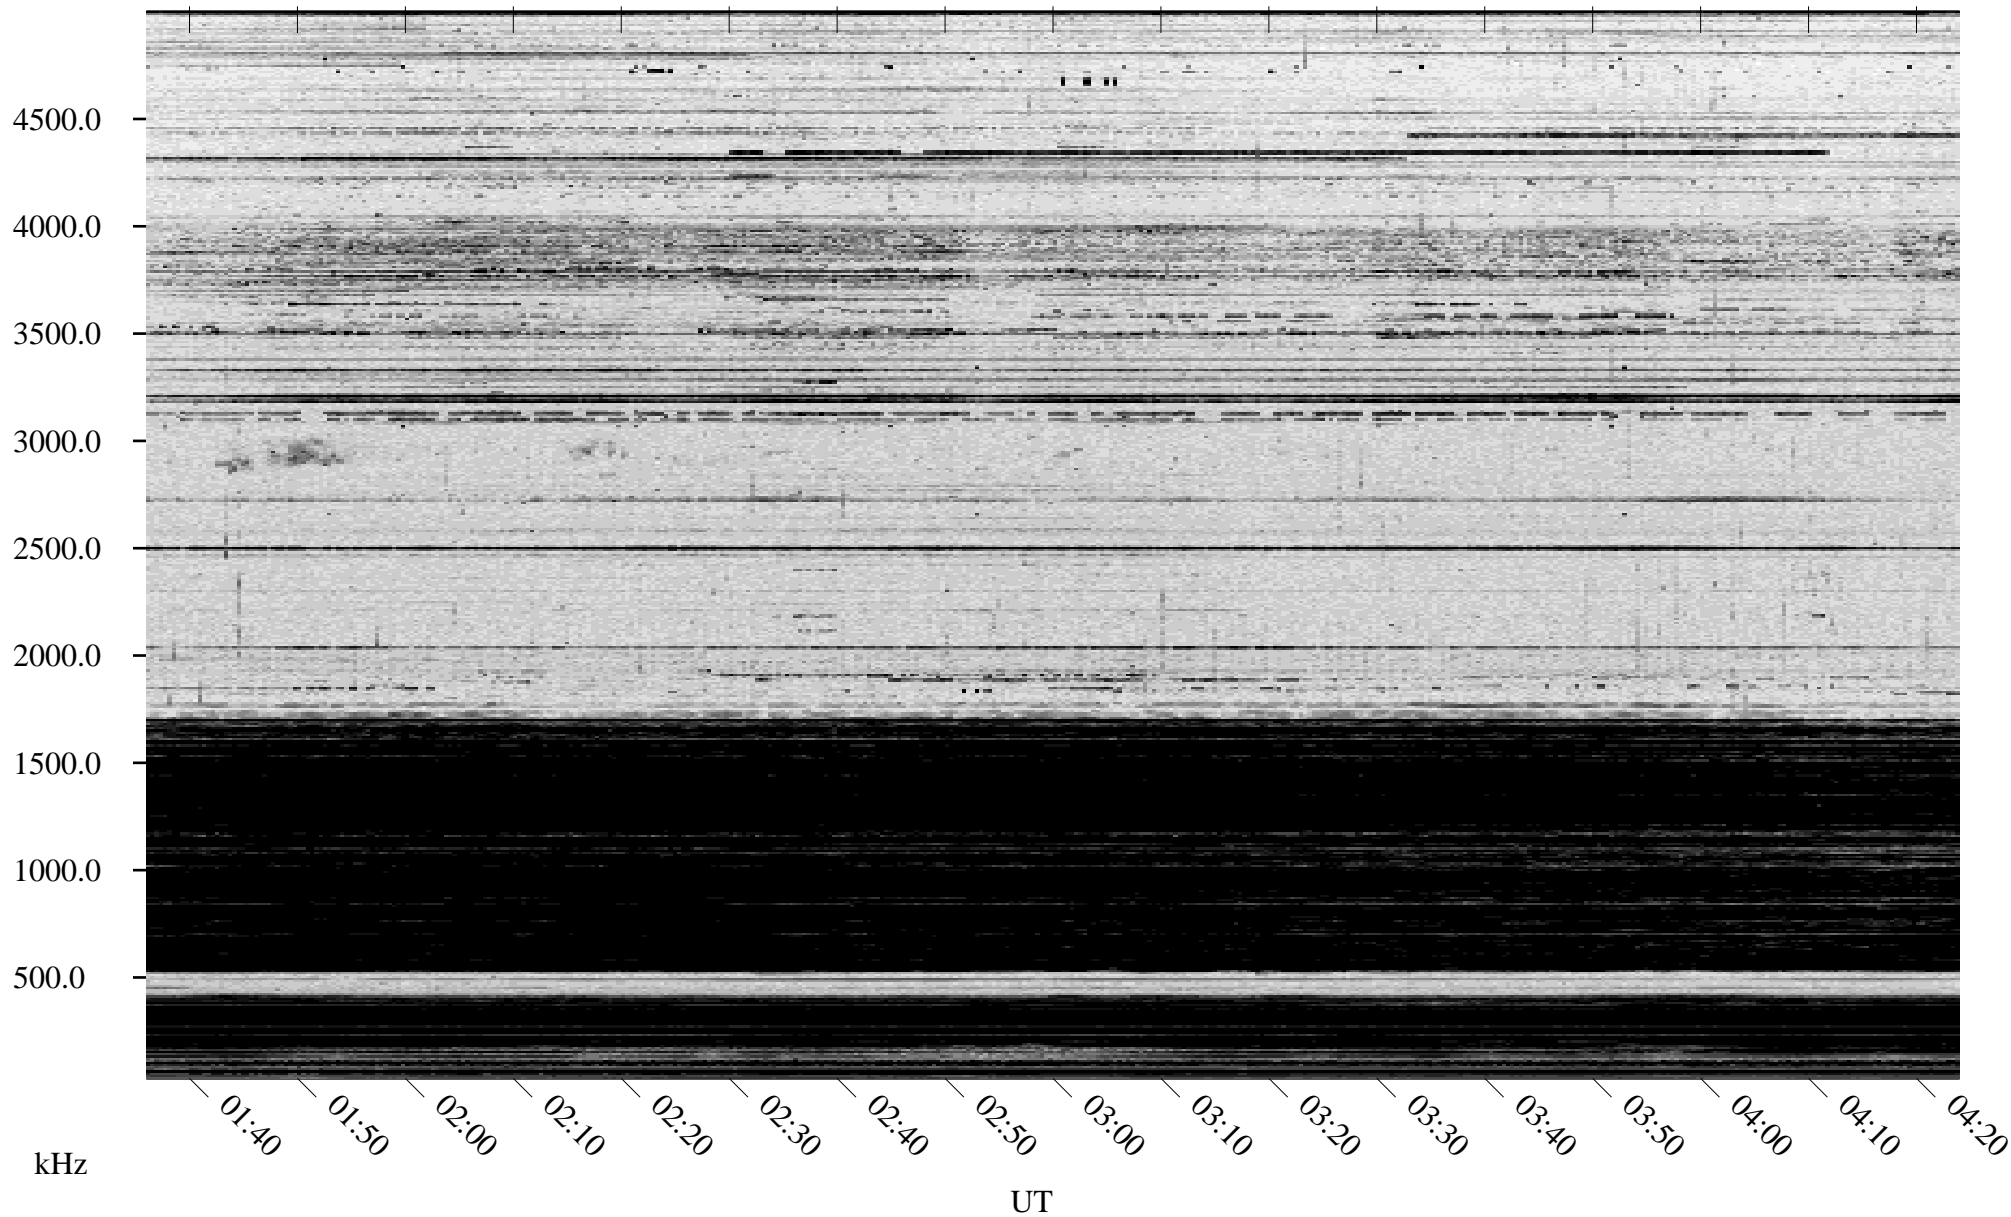

# 12/29/2004 Churchill, Manitoba

Linear Scale    Black = 161    White = 15

ch04364l.r00m max\_12

Page 1

# 12/29/2004 Churchill, Manitoba

Linear Scale    Black = 161    White = 15

ch04364l.r00m max\_12

Page 2

# 12/30/2004 Churchill, Manitoba

Linear Scale    Black = 161    White = 15

ch04364l.r00m max\_12

Page 3

# 12/30/2004 Churchill, Manitoba

Linear Scale    Black = 161    White = 15

ch04364l.r00m max\_12

Page 4