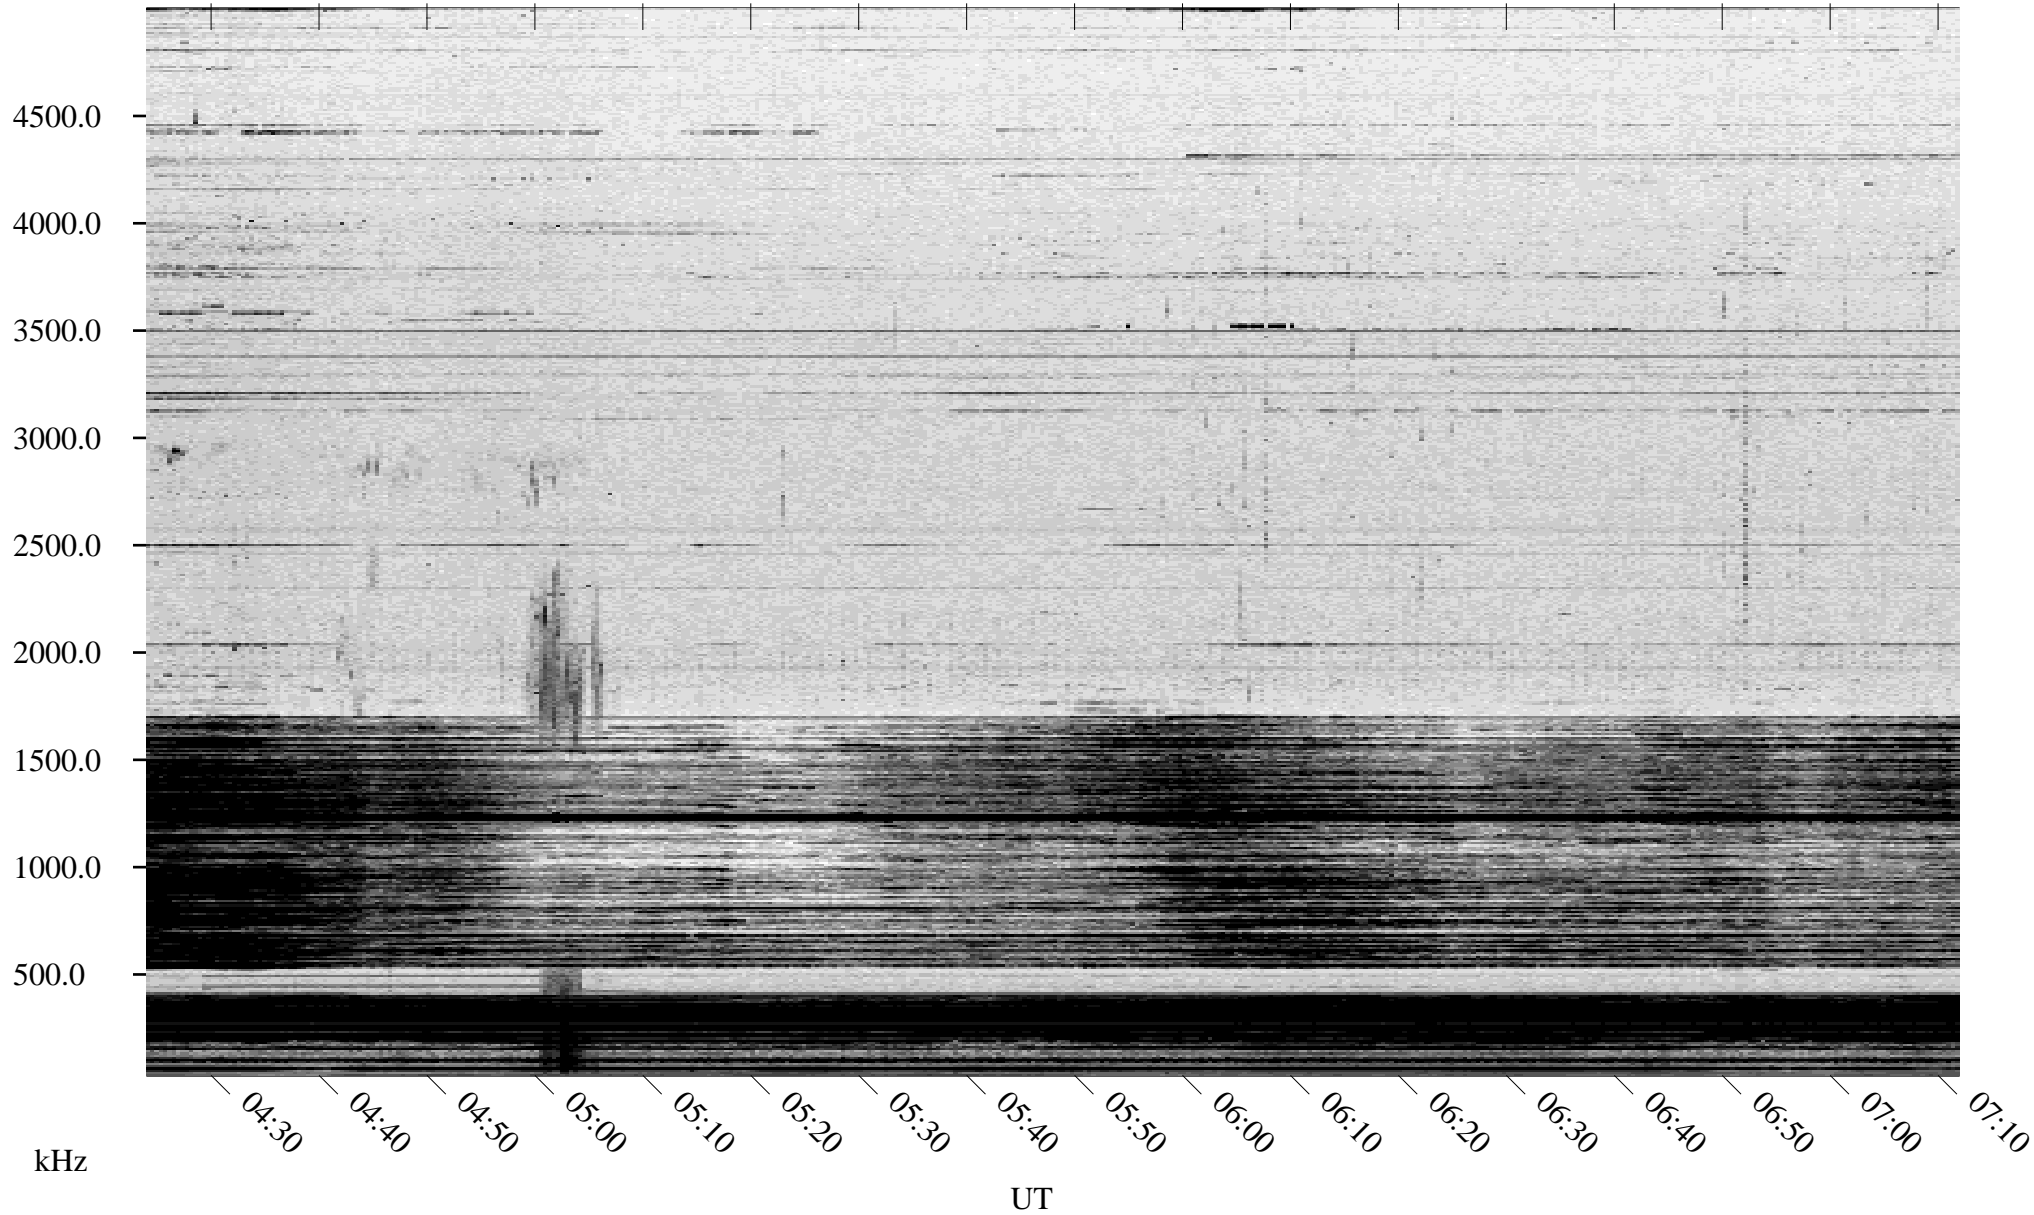

12/30/2004 Churchill, Manitoba

Linear Scale Black = 161 White = 15

ch04365l.r00m max_12

Page 1

12/30/2004 Churchill, Manitoba

Linear Scale Black = 161 White = 15

ch04365l.r00m max_12

Page 2

12/31/2004 Churchill, Manitoba

Linear Scale Black = 161 White = 15

ch04365l.r00m max_12

Page 3

12/31/2004 Churchill, Manitoba

Linear Scale Black = 161 White = 15

ch04365l.r00m max_12

Page 4

12/31/2004 Churchill, Manitoba

Linear Scale Black = 161 White = 15

ch04365l.r00m max_12

Page 5

12/31/2004 Churchill, Manitoba

Linear Scale Black = 161 White = 15

ch04365l.r00m max_12

Page 6

12/31/2004 Churchill, Manitoba

Linear Scale Black = 161 White = 15

ch04365l.r00m max_12

Page 7

12/31/2004 Churchill, Manitoba

Linear Scale Black = 161 White = 15

ch043651.r00m max_12