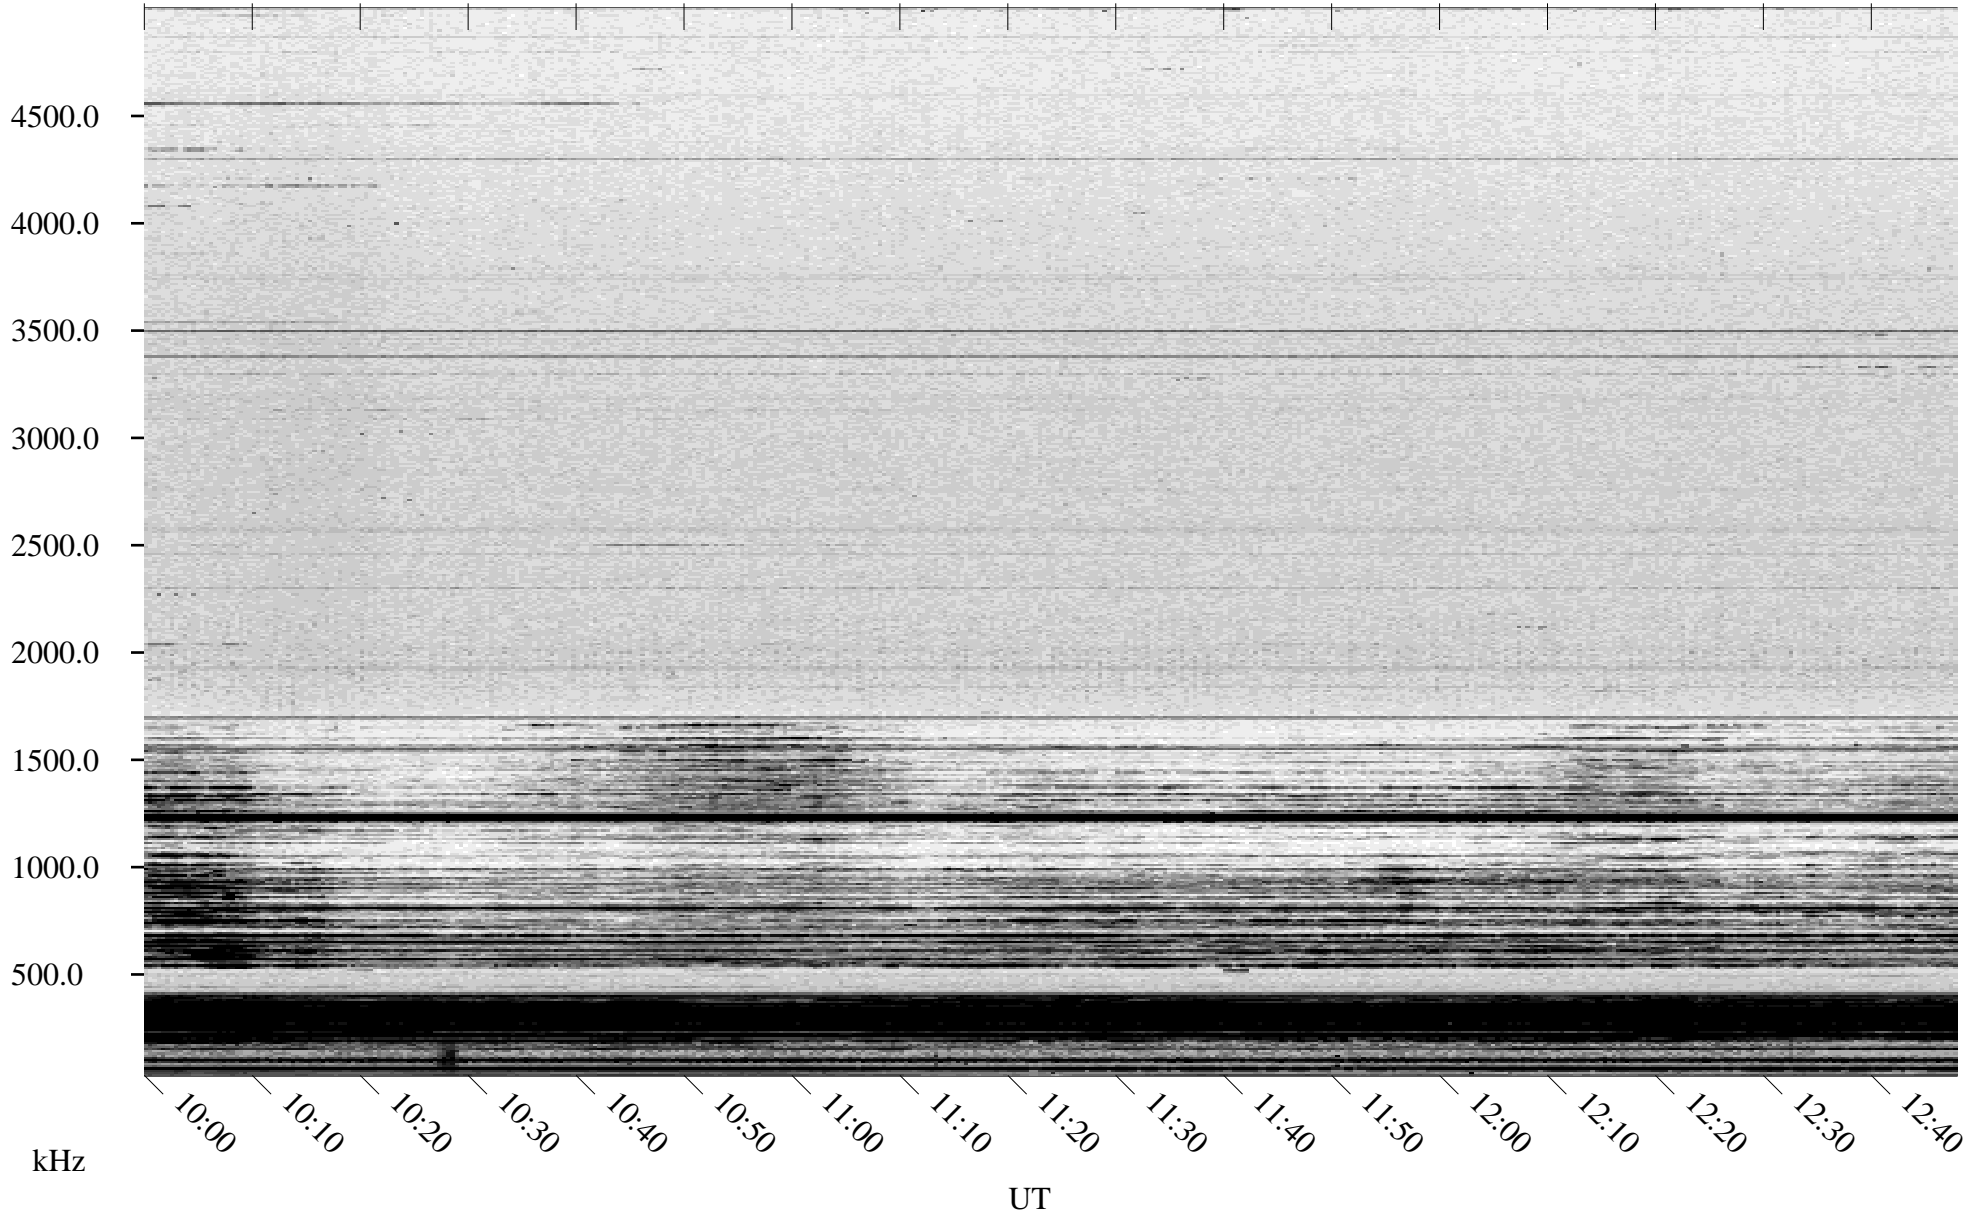

12/31/2004 Churchill, Manitoba

Linear Scale Black = 161 White = 15

ch04365l.r00m max_12

Page 3

12/31/2004 Churchill, Manitoba

Linear Scale Black = 161 White = 15

ch04365l.r00m max_12

Page 4

12/31/2004 Churchill, Manitoba

Linear Scale Black = 161 White = 15

ch04365l.r00m max_12

Page 5

12/31/2004 Churchill, Manitoba

Linear Scale Black = 161 White = 15

ch04365l.r00m max_12

Page 6

12/31/2004 Churchill, Manitoba

Linear Scale Black = 161 White = 15

ch04365l.r00m max_12

Page 7

12/31/2004 Churchill, Manitoba

Linear Scale Black = 161 White = 15

ch043651.r00m max_12