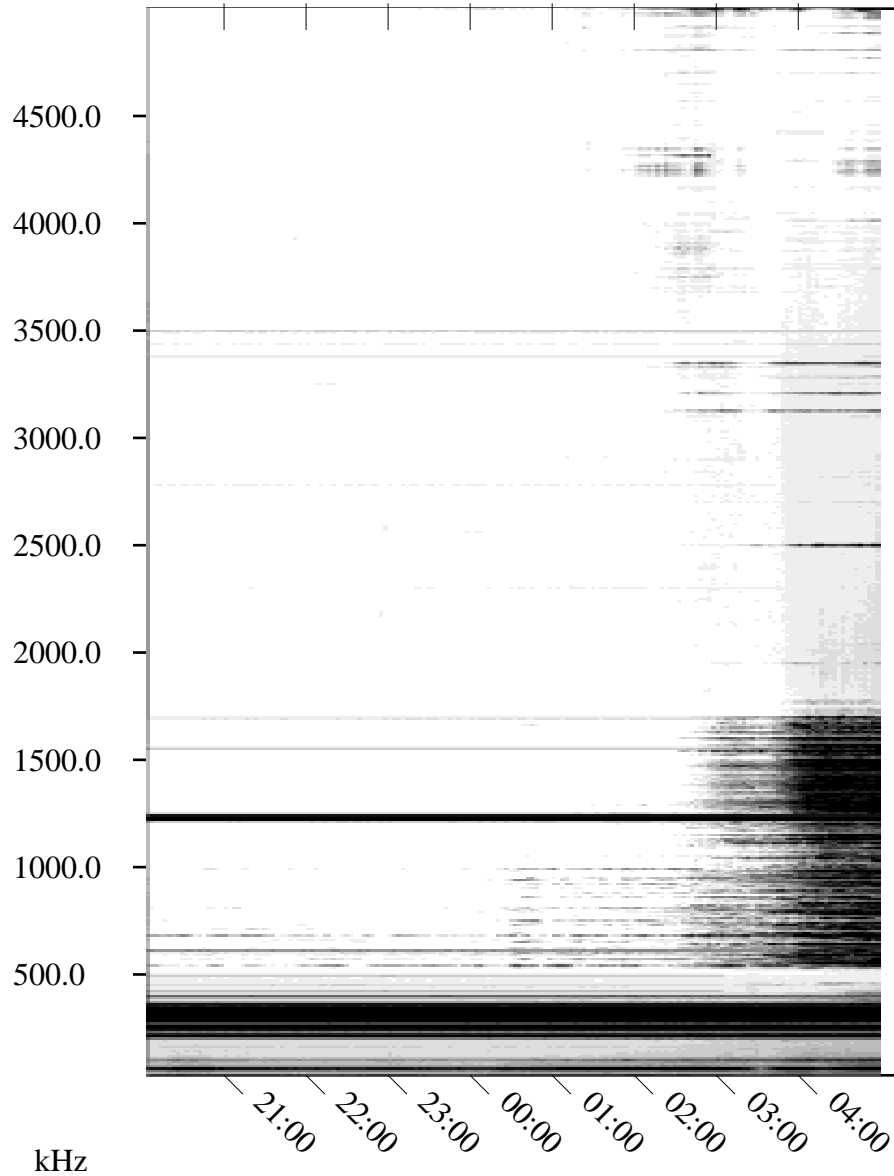

06/27/2004 Churchill, Manitoba

Linear Scale Black = 161 White = 15

ch04179l.r00a ave_95

Page 1

UT