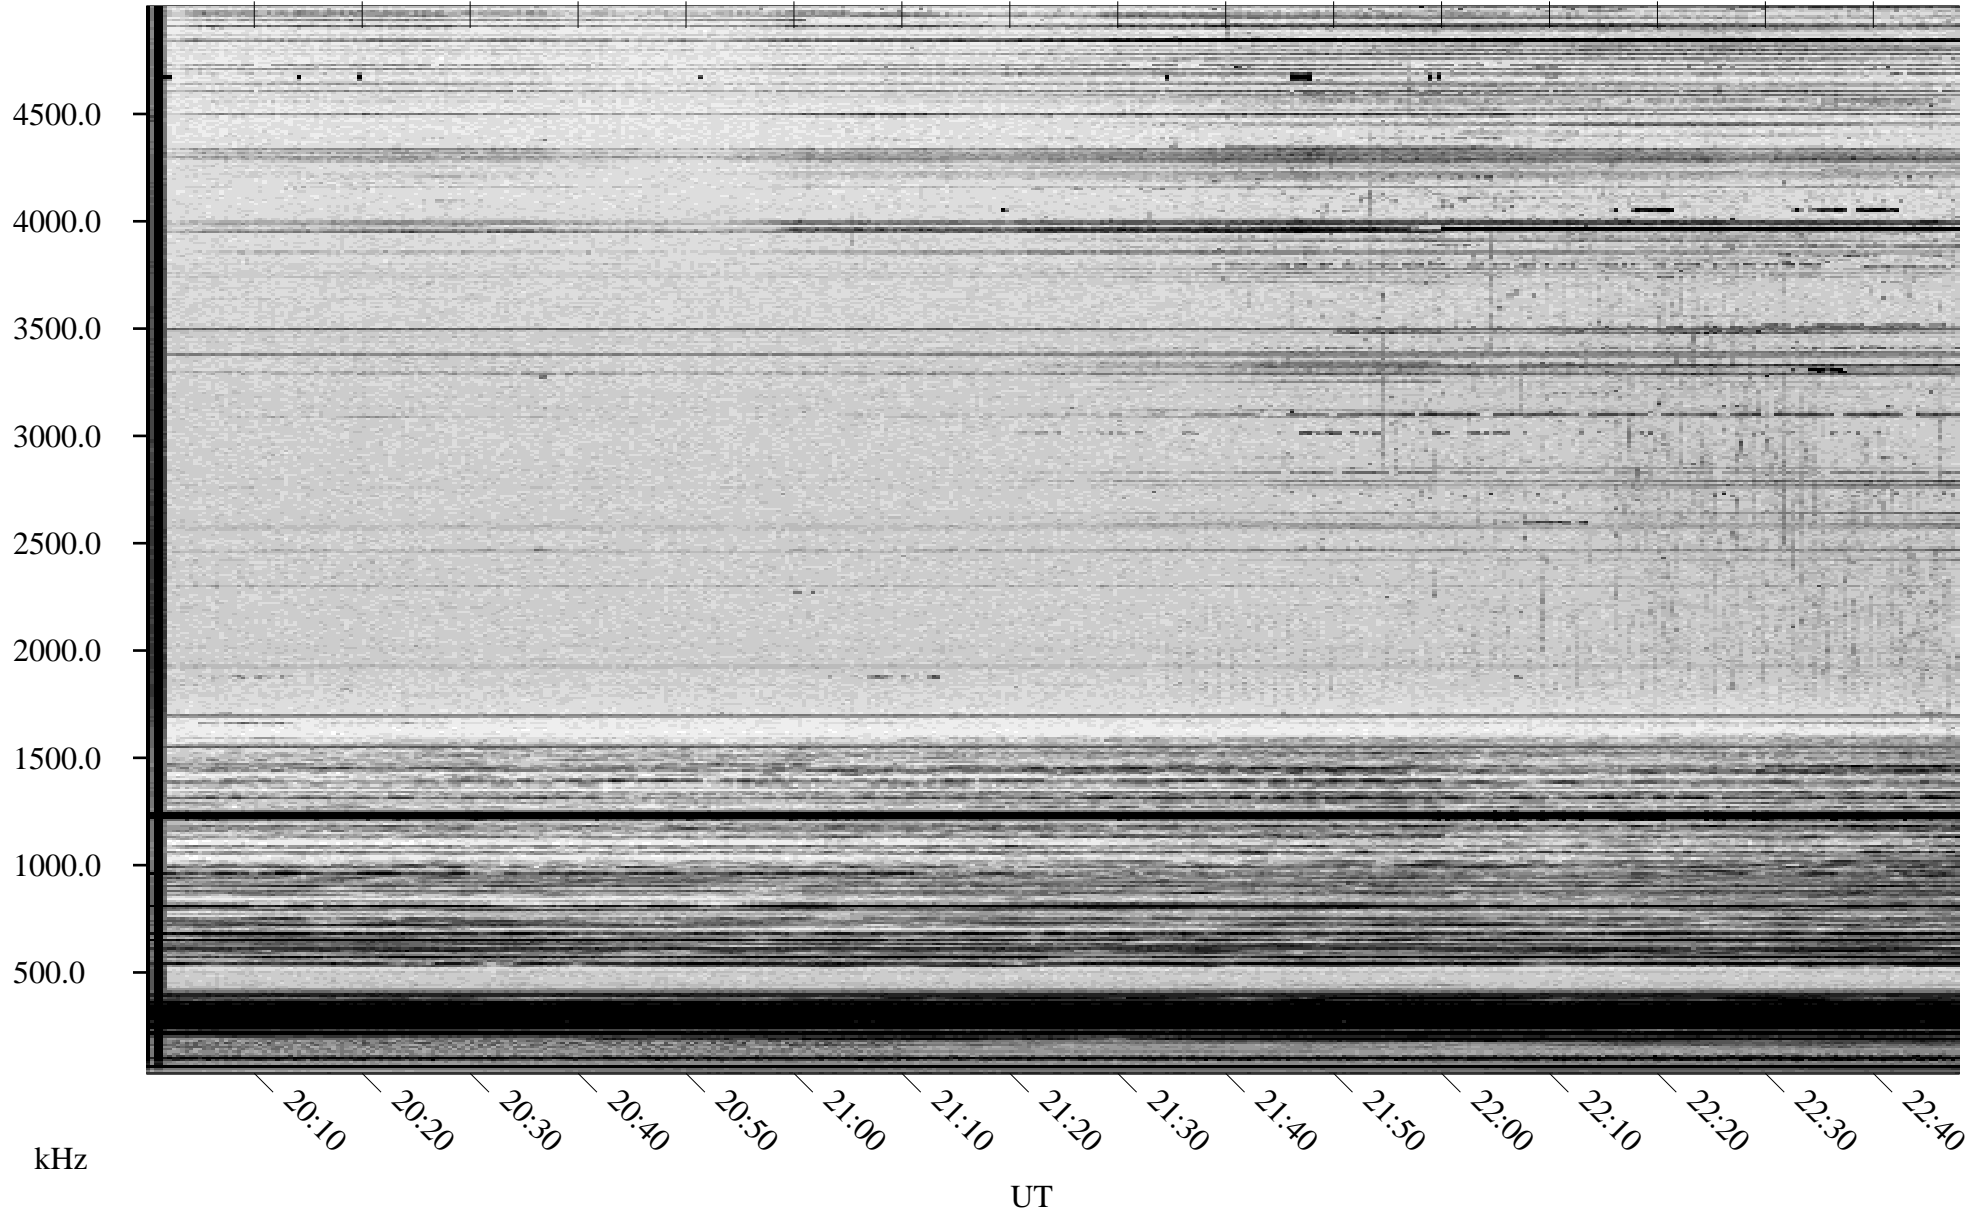

01/02/2005 Churchill, Manitoba

Linear Scale Black = 161 White = 15

ch05002l.r00m max_12

Page 1

01/02/2005 Churchill, Manitoba

Linear Scale Black = 161 White = 15

ch05002l.r00m max_12

Page 2

01/03/2005 Churchill, Manitoba

Linear Scale Black = 161 White = 15

ch05002l.r00m max_12

Page 3

01/03/2005 Churchill, Manitoba

Linear Scale Black = 161 White = 15

ch05002l.r00m max_12

Page 4

01/03/2005 Churchill, Manitoba

Linear Scale Black = 161 White = 15

ch05002l.r00m max_12

01/03/2005 Churchill, Manitoba

Linear Scale Black = 161 White = 15

ch05002l.r00m max_12

Page 6

01/03/2005 Churchill, Manitoba

Linear Scale Black = 161 White = 15

ch05002l.r00m max_12

Page 7

01/03/2005 Churchill, Manitoba

Linear Scale Black = 161 White = 15

ch05002l.r00m max_12