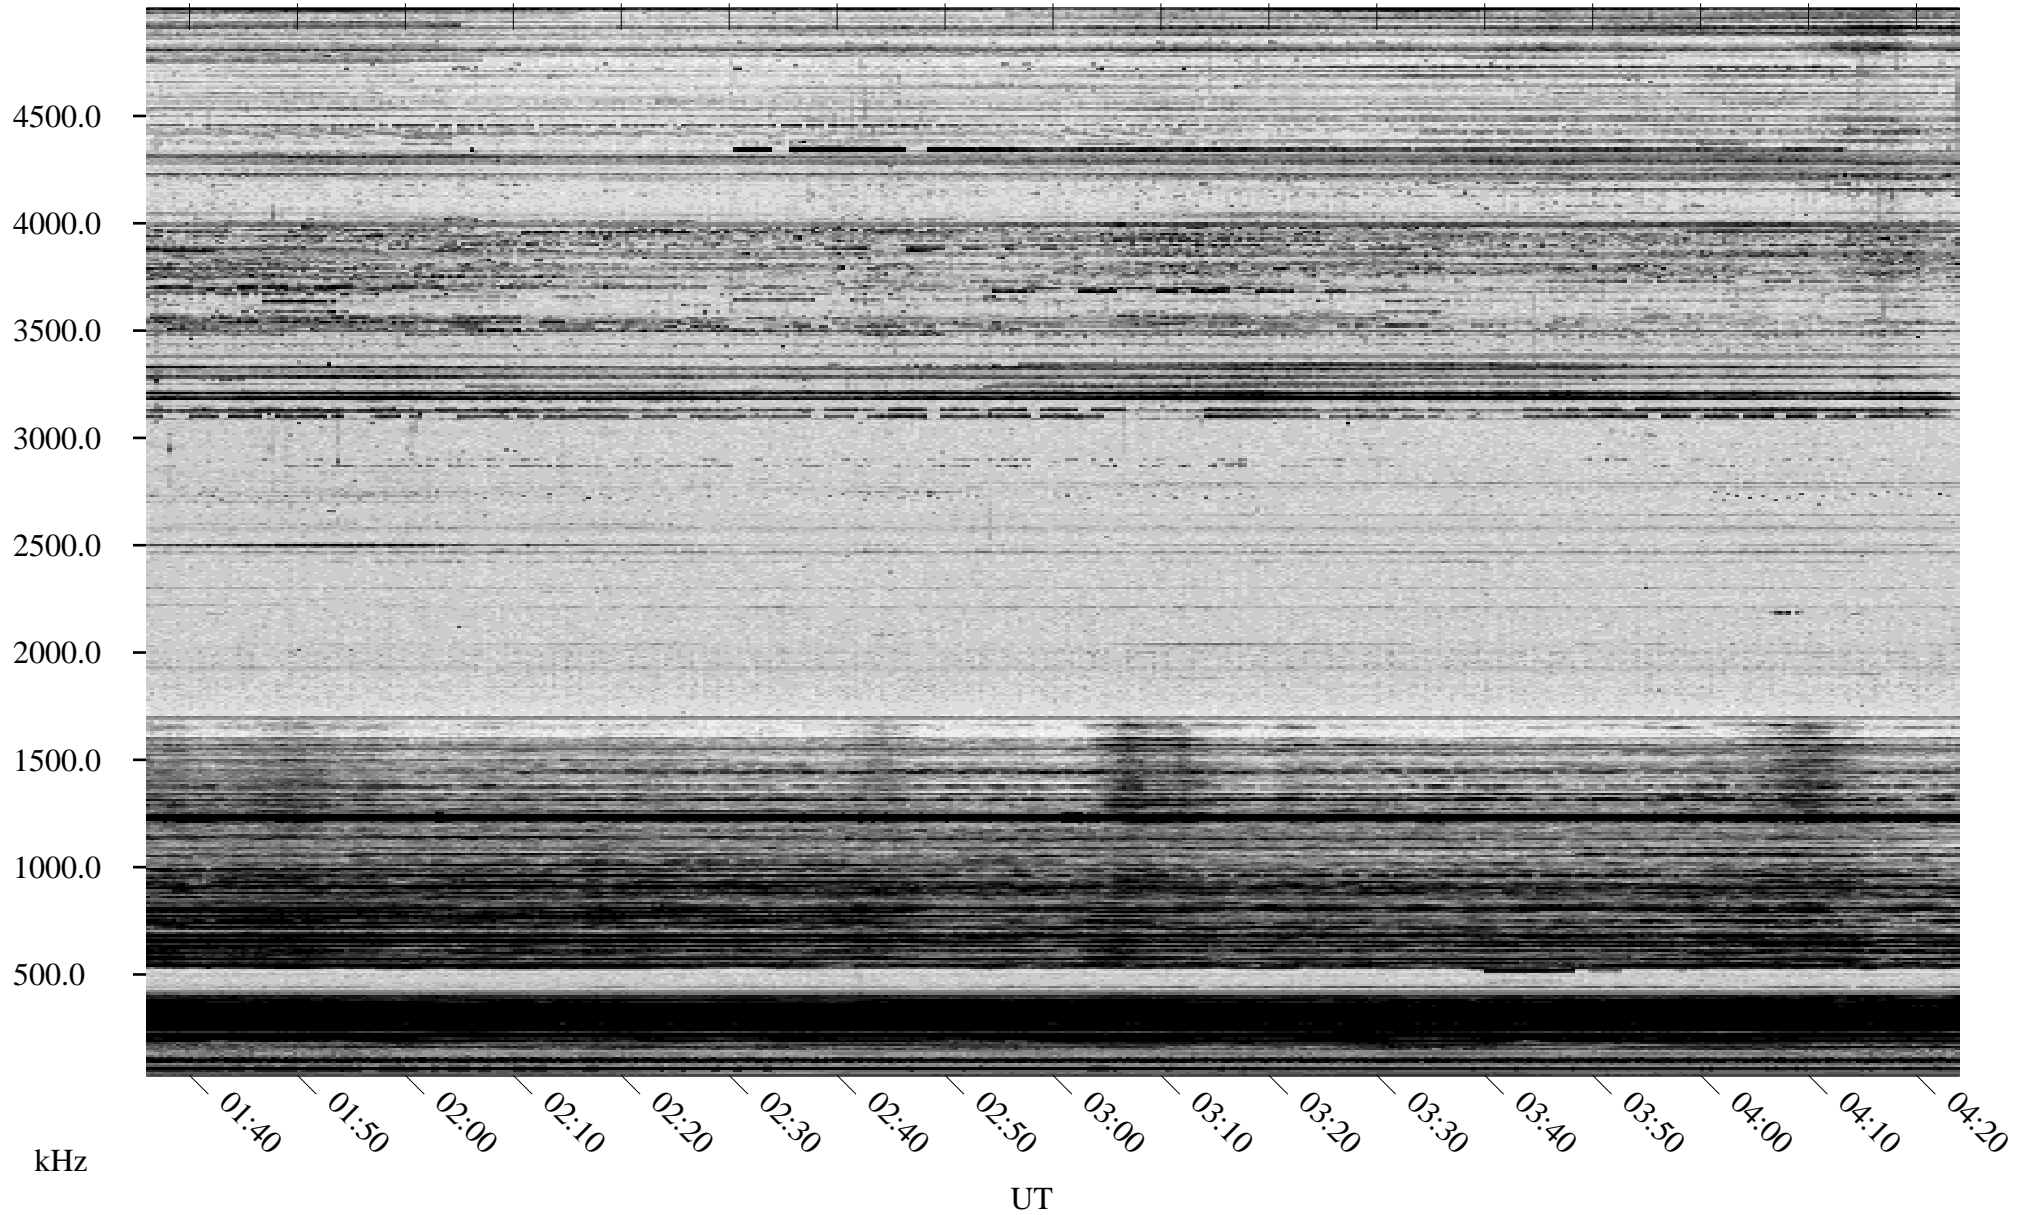

01/02/2005 Churchill, Manitoba

Linear Scale Black = 161 White = 15

ch05002l.r00m max_12

Page 1

01/02/2005 Churchill, Manitoba

Linear Scale Black = 161 White = 15

ch05002l.r00m max_12

Page 2

01/03/2005 Churchill, Manitoba

Linear Scale Black = 161 White = 15

ch05002l.r00m max_12

Page 3

01/03/2005 Churchill, Manitoba

Linear Scale Black = 161 White = 15

ch05002l.r00m max_12

Page 4

01/03/2005 Churchill, Manitoba

Linear Scale Black = 161 White = 15

ch05002l.r00m max_12

01/03/2005 Churchill, Manitoba

Linear Scale Black = 161 White = 15

ch05002l.r00m max_12

Page 6

01/03/2005 Churchill, Manitoba

Linear Scale Black = 161 White = 15

ch05002l.r00m max_12

Page 7

01/03/2005 Churchill, Manitoba

Linear Scale Black = 161 White = 15

ch05002l.r00m max_12