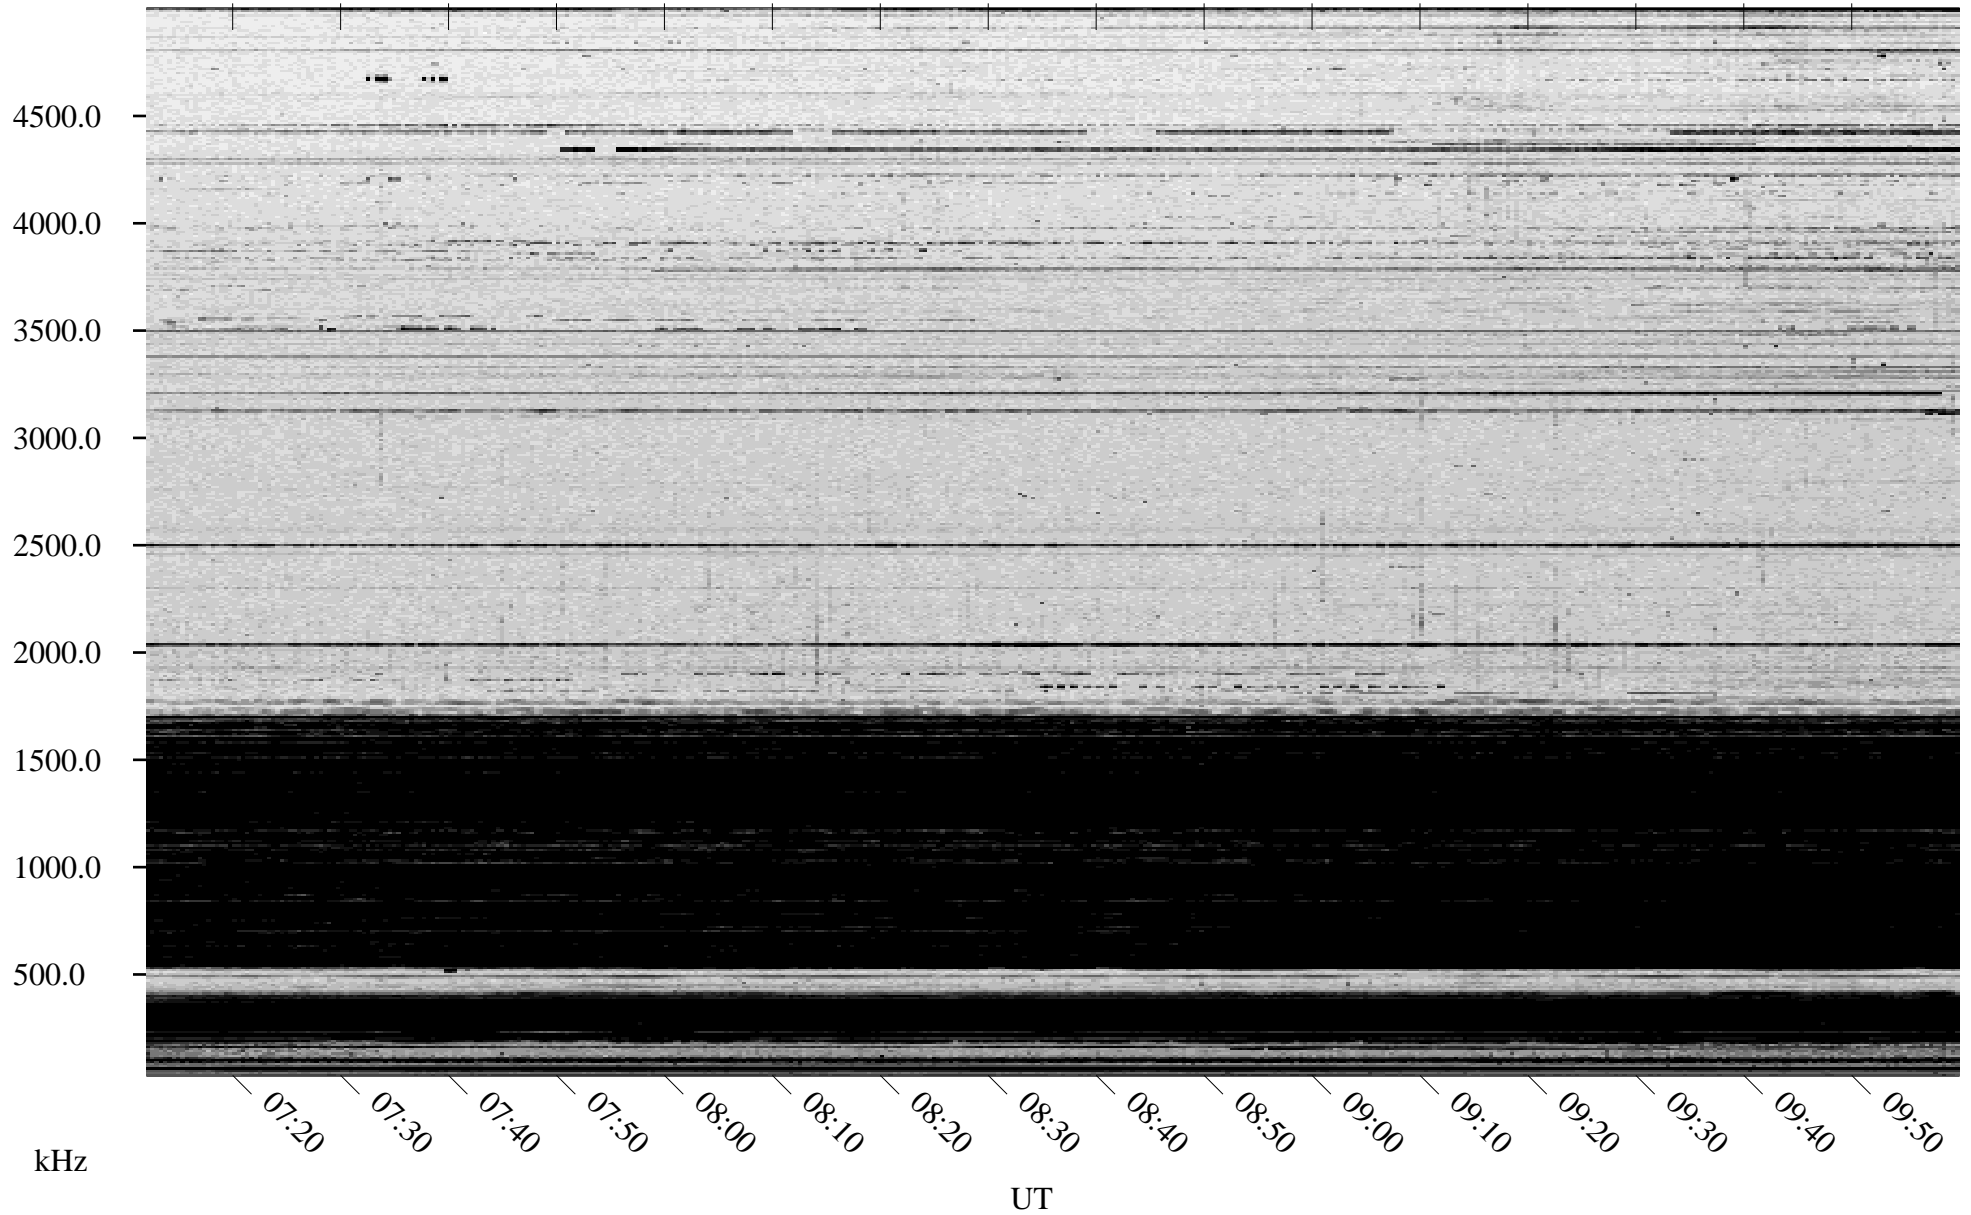

01/02/2005 Churchill, Manitoba

Linear Scale Black = 161 White = 15

ch05002l.r00m max_12

Page 1

01/02/2005 Churchill, Manitoba

Linear Scale Black = 161 White = 15

ch05002l.r00m max_12

Page 2

01/03/2005 Churchill, Manitoba

Linear Scale Black = 161 White = 15

ch05002l.r00m max_12

Page 3

01/03/2005 Churchill, Manitoba

Linear Scale Black = 161 White = 15

ch05002l.r00m max_12

Page 4

01/03/2005 Churchill, Manitoba

Linear Scale Black = 161 White = 15

ch05002l.r00m max_12

01/03/2005 Churchill, Manitoba

Linear Scale Black = 161 White = 15

ch05002l.r00m max_12

Page 6

01/03/2005 Churchill, Manitoba

Linear Scale Black = 161 White = 15

ch05002l.r00m max_12

Page 7

01/03/2005 Churchill, Manitoba

Linear Scale Black = 161 White = 15

ch05002l.r00m max_12