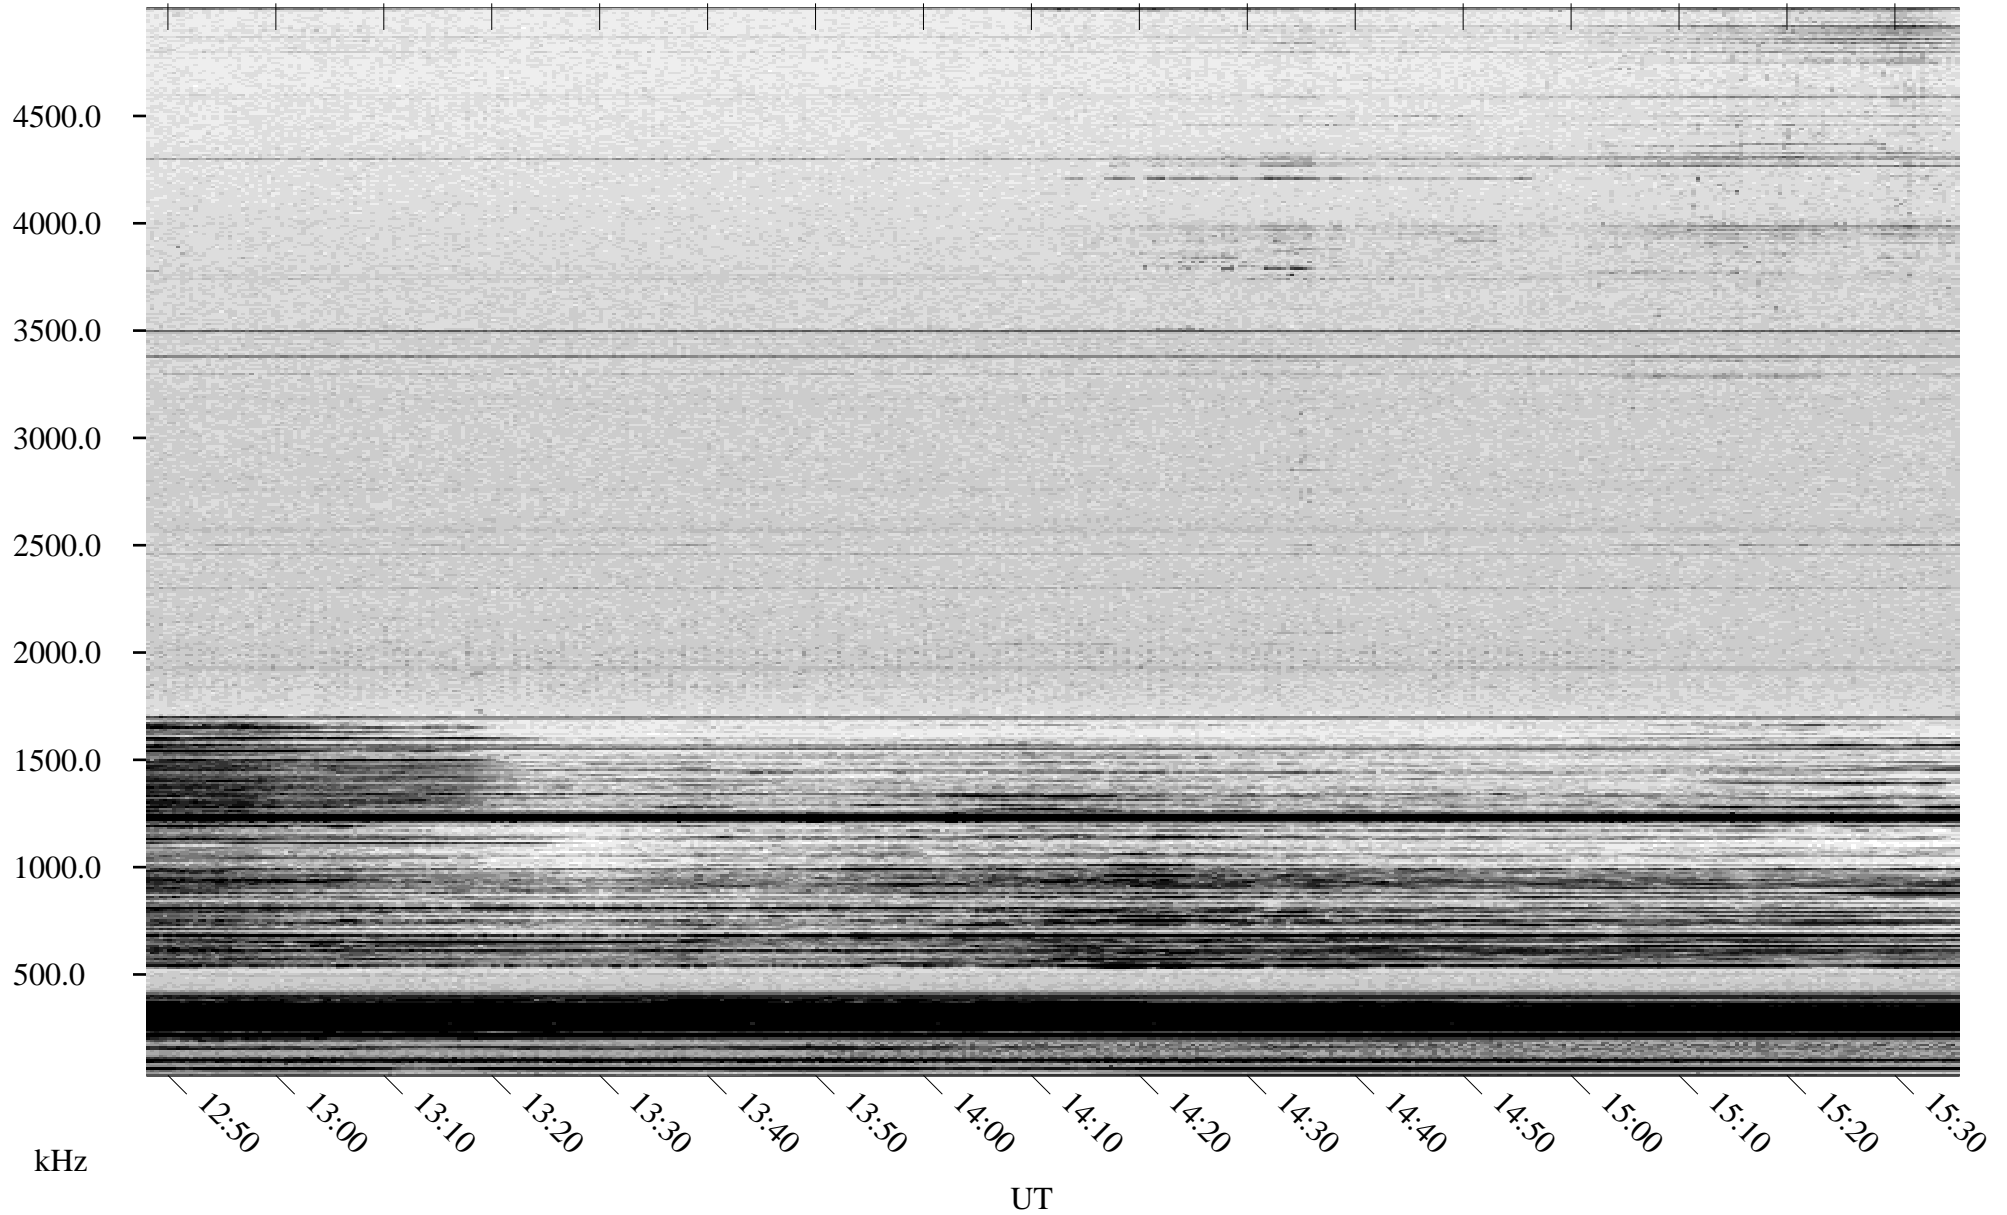

01/02/2005 Churchill, Manitoba

Linear Scale Black = 161 White = 15

ch05002l.r00m max_12

Page 1

01/02/2005 Churchill, Manitoba

Linear Scale Black = 161 White = 15

ch05002l.r00m max_12

Page 2

01/03/2005 Churchill, Manitoba

Linear Scale Black = 161 White = 15

ch05002l.r00m max_12

Page 3

01/03/2005 Churchill, Manitoba

Linear Scale Black = 161 White = 15

ch05002l.r00m max_12

Page 4

01/03/2005 Churchill, Manitoba

Linear Scale Black = 161 White = 15

ch05002l.r00m max_12

01/03/2005 Churchill, Manitoba

Linear Scale Black = 161 White = 15

ch05002l.r00m max_12

Page 6

01/03/2005 Churchill, Manitoba

Linear Scale Black = 161 White = 15

ch05002l.r00m max_12

Page 7

01/03/2005 Churchill, Manitoba

Linear Scale Black = 161 White = 15

ch05002l.r00m max_12