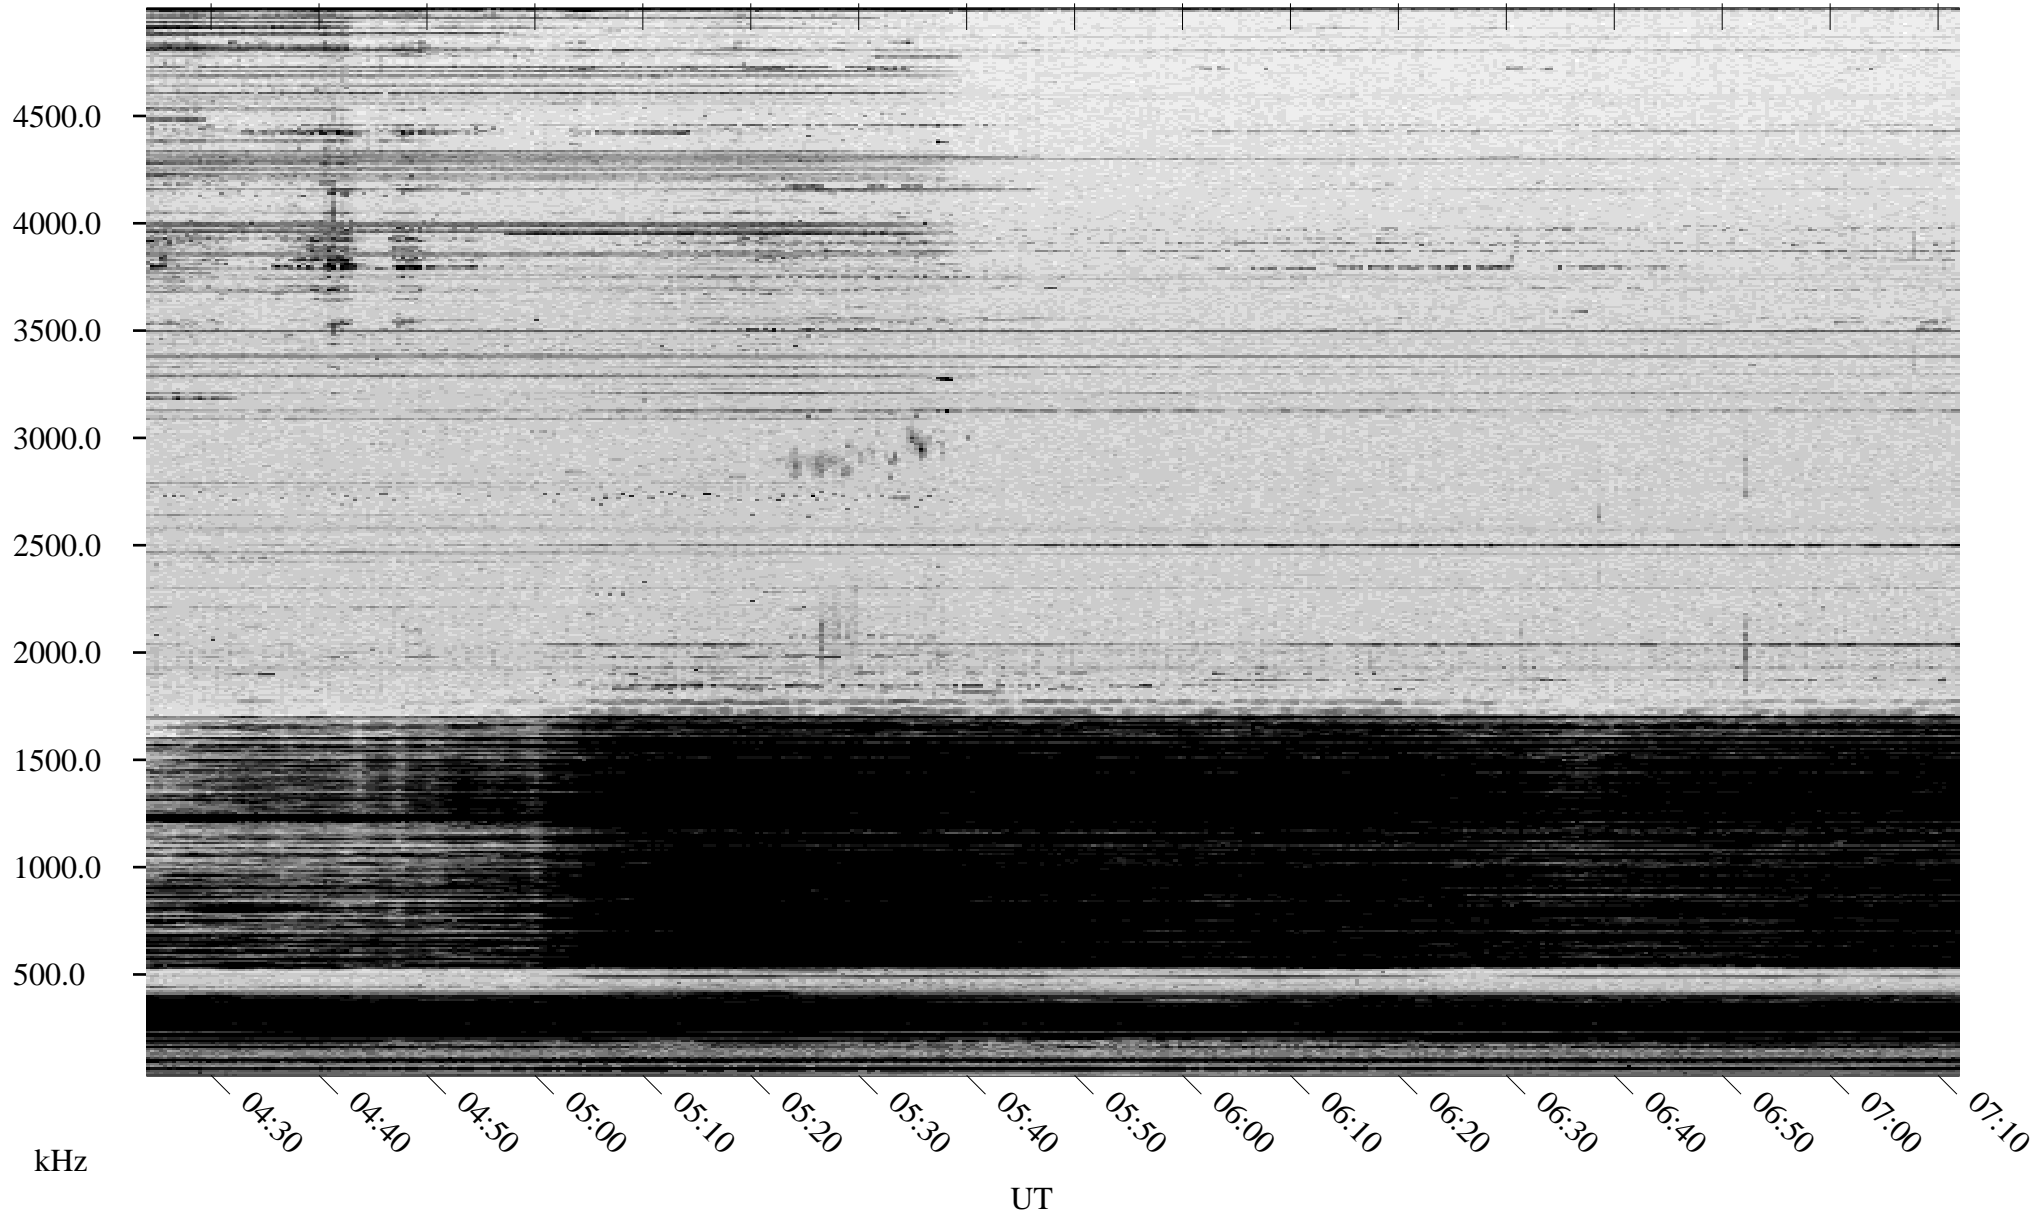

01/02/2005 Churchill, Manitoba

Linear Scale Black = 161 White = 15

ch05002l.r00m max_12

Page 1

01/02/2005 Churchill, Manitoba

Linear Scale Black = 161 White = 15

ch05002l.r00m max_12

Page 2

01/03/2005 Churchill, Manitoba

Linear Scale Black = 161 White = 15

ch05002l.r00m max_12

Page 3

01/03/2005 Churchill, Manitoba

Linear Scale Black = 161 White = 15

ch05002l.r00m max_12

Page 4

01/03/2005 Churchill, Manitoba

Linear Scale Black = 161 White = 15

ch05002l.r00m max_12

01/03/2005 Churchill, Manitoba

Linear Scale Black = 161 White = 15

ch05002l.r00m max_12

Page 6

01/03/2005 Churchill, Manitoba

Linear Scale Black = 161 White = 15

ch05002l.r00m max_12

Page 7

01/03/2005 Churchill, Manitoba

Linear Scale Black = 161 White = 15

ch05002l.r00m max_12