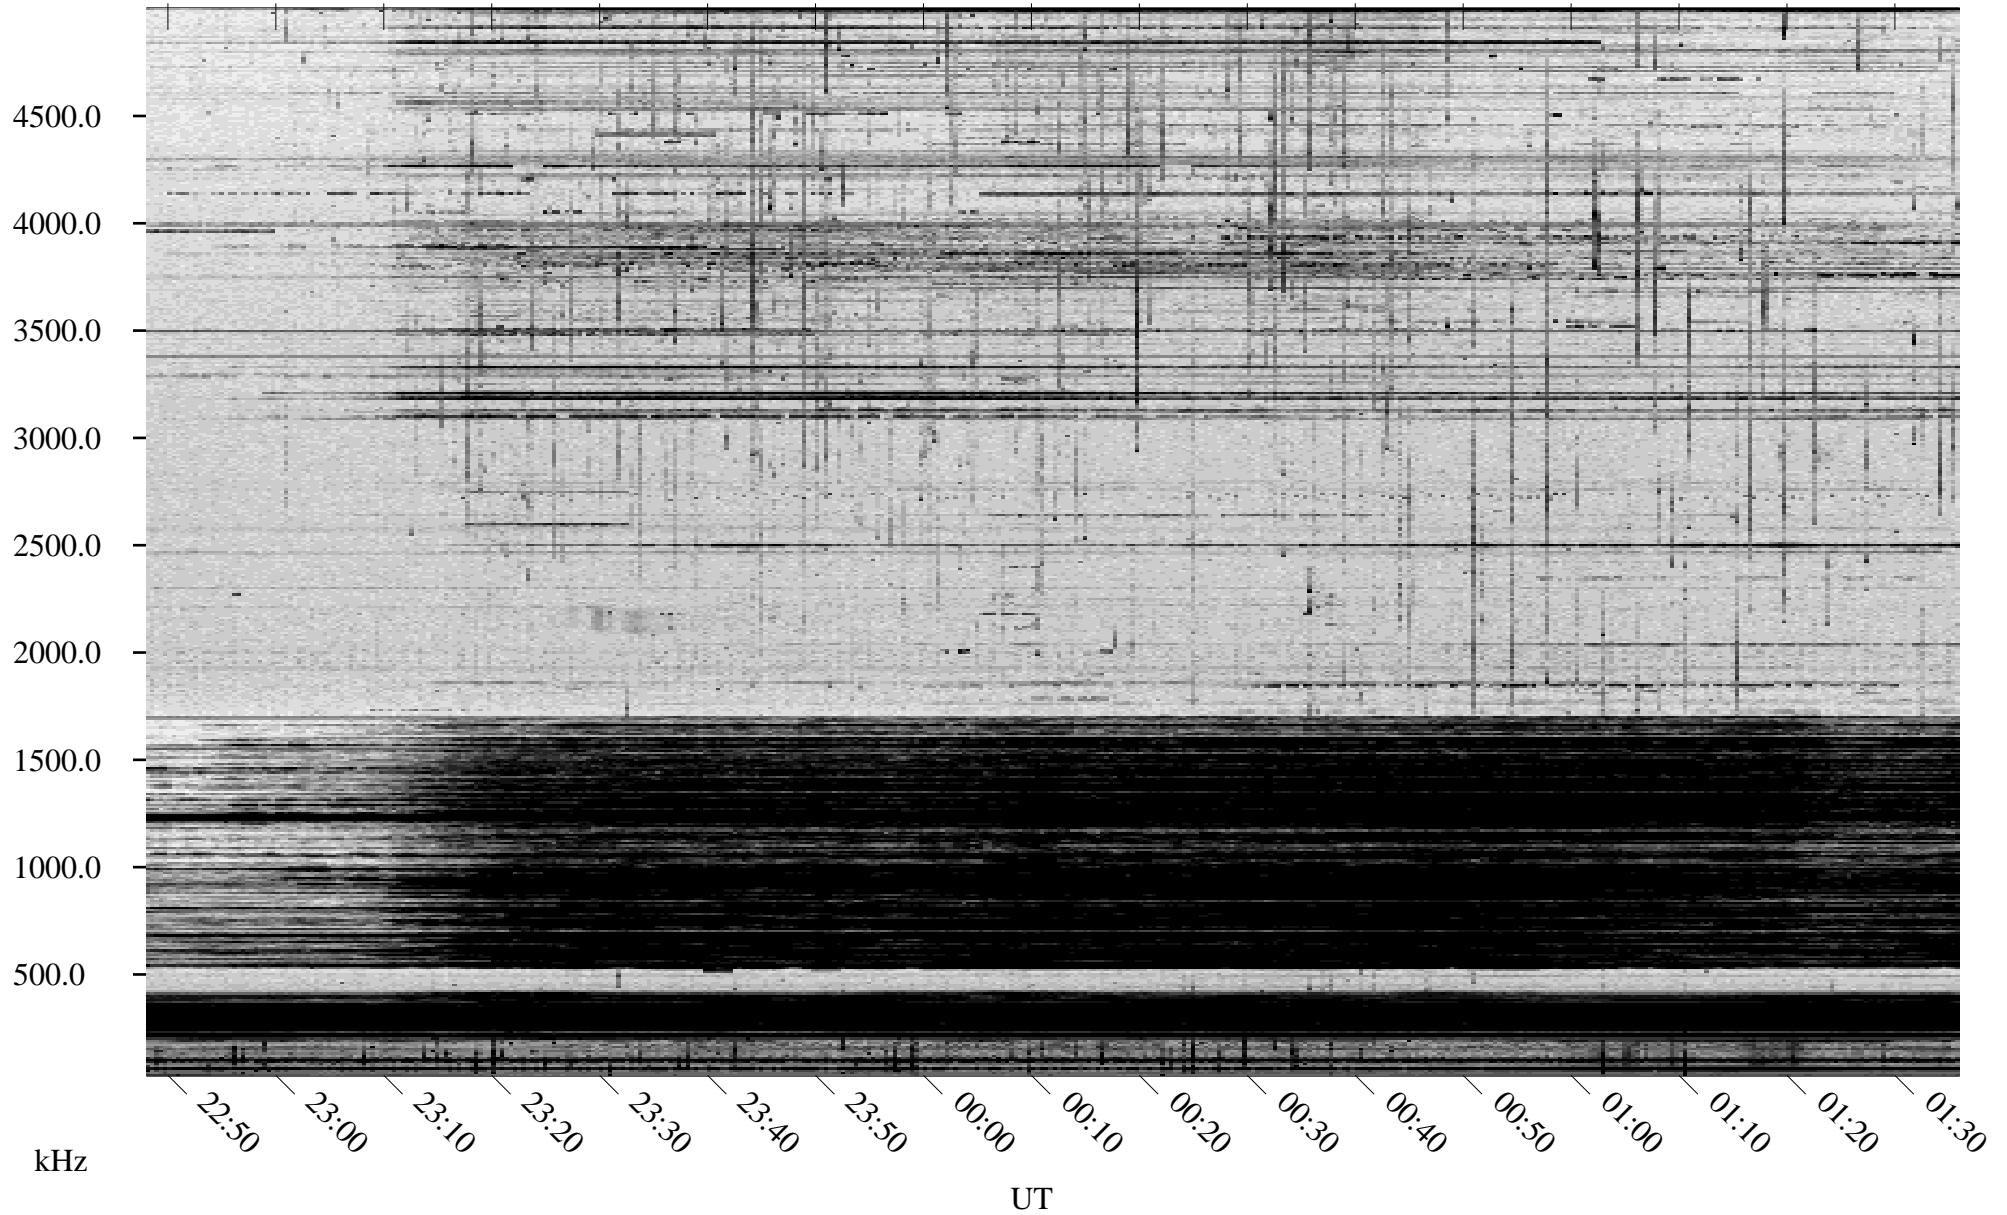

01/03/2005 Churchill, Manitoba

Linear Scale Black = 161 White = 15

ch05003l.r00m max_12

Page 1

01/03/2005 Churchill, Manitoba

Linear Scale Black = 161 White = 15

ch05003l.r00m max_12

Page 2

01/04/2005 Churchill, Manitoba

Linear Scale Black = 161 White = 15

ch05003l.r00m max_12

Page 3

01/04/2005 Churchill, Manitoba

Linear Scale Black = 161 White = 15

ch05003l.r00m max_12

Page 4

01/04/2005 Churchill, Manitoba

Linear Scale Black = 161 White = 15

ch05003l.r00m max_12

Page 5

01/04/2005 Churchill, Manitoba

Linear Scale Black = 161 White = 15

ch05003l.r00m max_12

Page 6

01/04/2005 Churchill, Manitoba

Linear Scale Black = 161 White = 15

ch05003l.r00m max_12

Page 7

01/04/2005 Churchill, Manitoba

Linear Scale Black = 161 White = 15

ch05003l.r00m max_12

Page 8