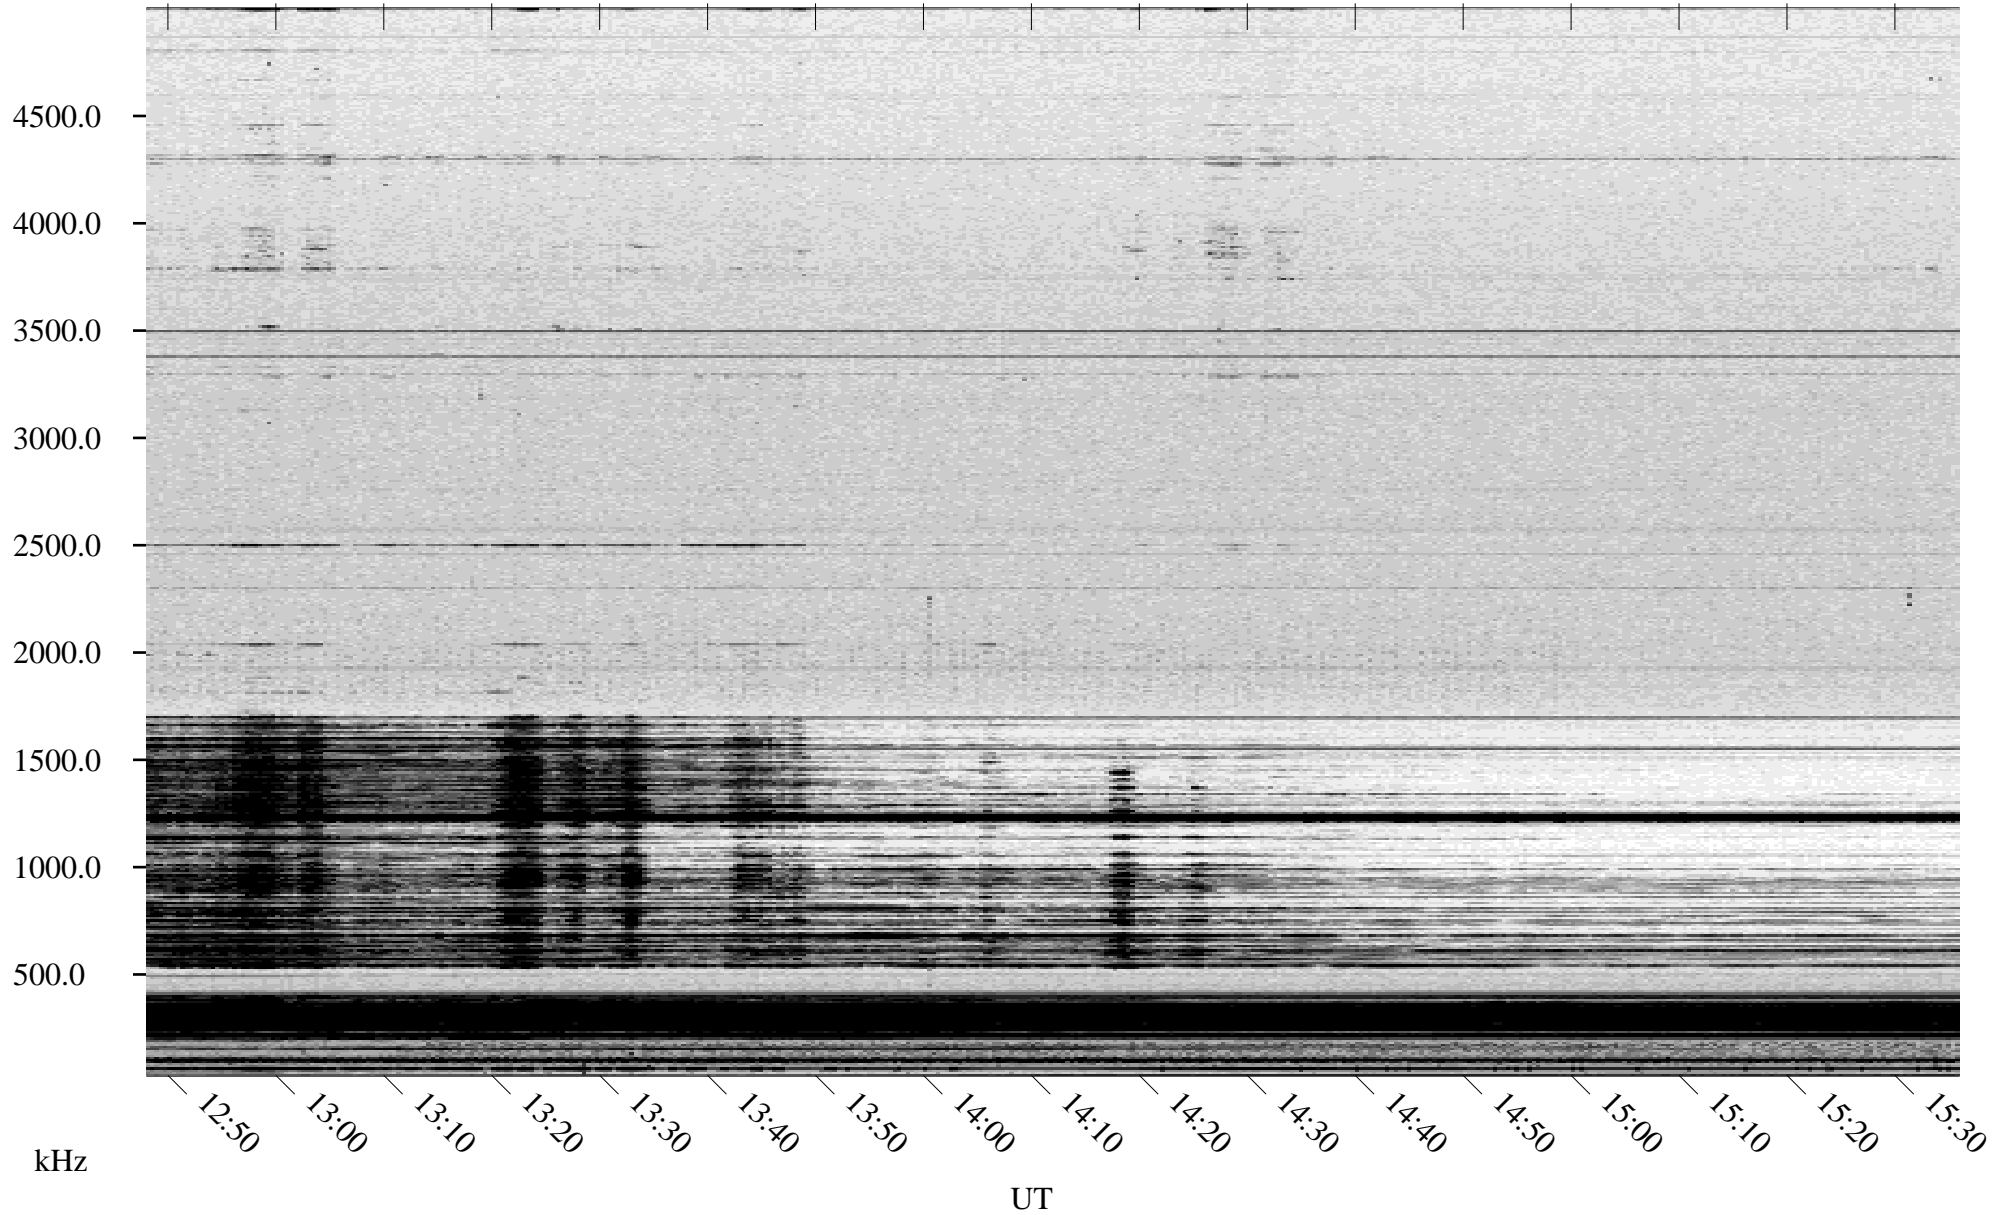

01/03/2005 Churchill, Manitoba

Linear Scale Black = 161 White = 15

ch05003l.r00m max_12

Page 1

01/03/2005 Churchill, Manitoba

Linear Scale Black = 161 White = 15

ch05003l.r00m max_12

Page 2

01/04/2005 Churchill, Manitoba

Linear Scale Black = 161 White = 15

ch05003l.r00m max_12

Page 3

01/04/2005 Churchill, Manitoba

Linear Scale Black = 161 White = 15

ch05003l.r00m max_12

Page 4

01/04/2005 Churchill, Manitoba

Linear Scale Black = 161 White = 15

ch05003l.r00m max_12

Page 5

01/04/2005 Churchill, Manitoba

Linear Scale Black = 161 White = 15

ch05003l.r00m max_12

Page 6

01/04/2005 Churchill, Manitoba

Linear Scale Black = 161 White = 15

ch05003l.r00m max_12

Page 7

01/04/2005 Churchill, Manitoba

Linear Scale Black = 161 White = 15

ch05003l.r00m max_12

Page 8