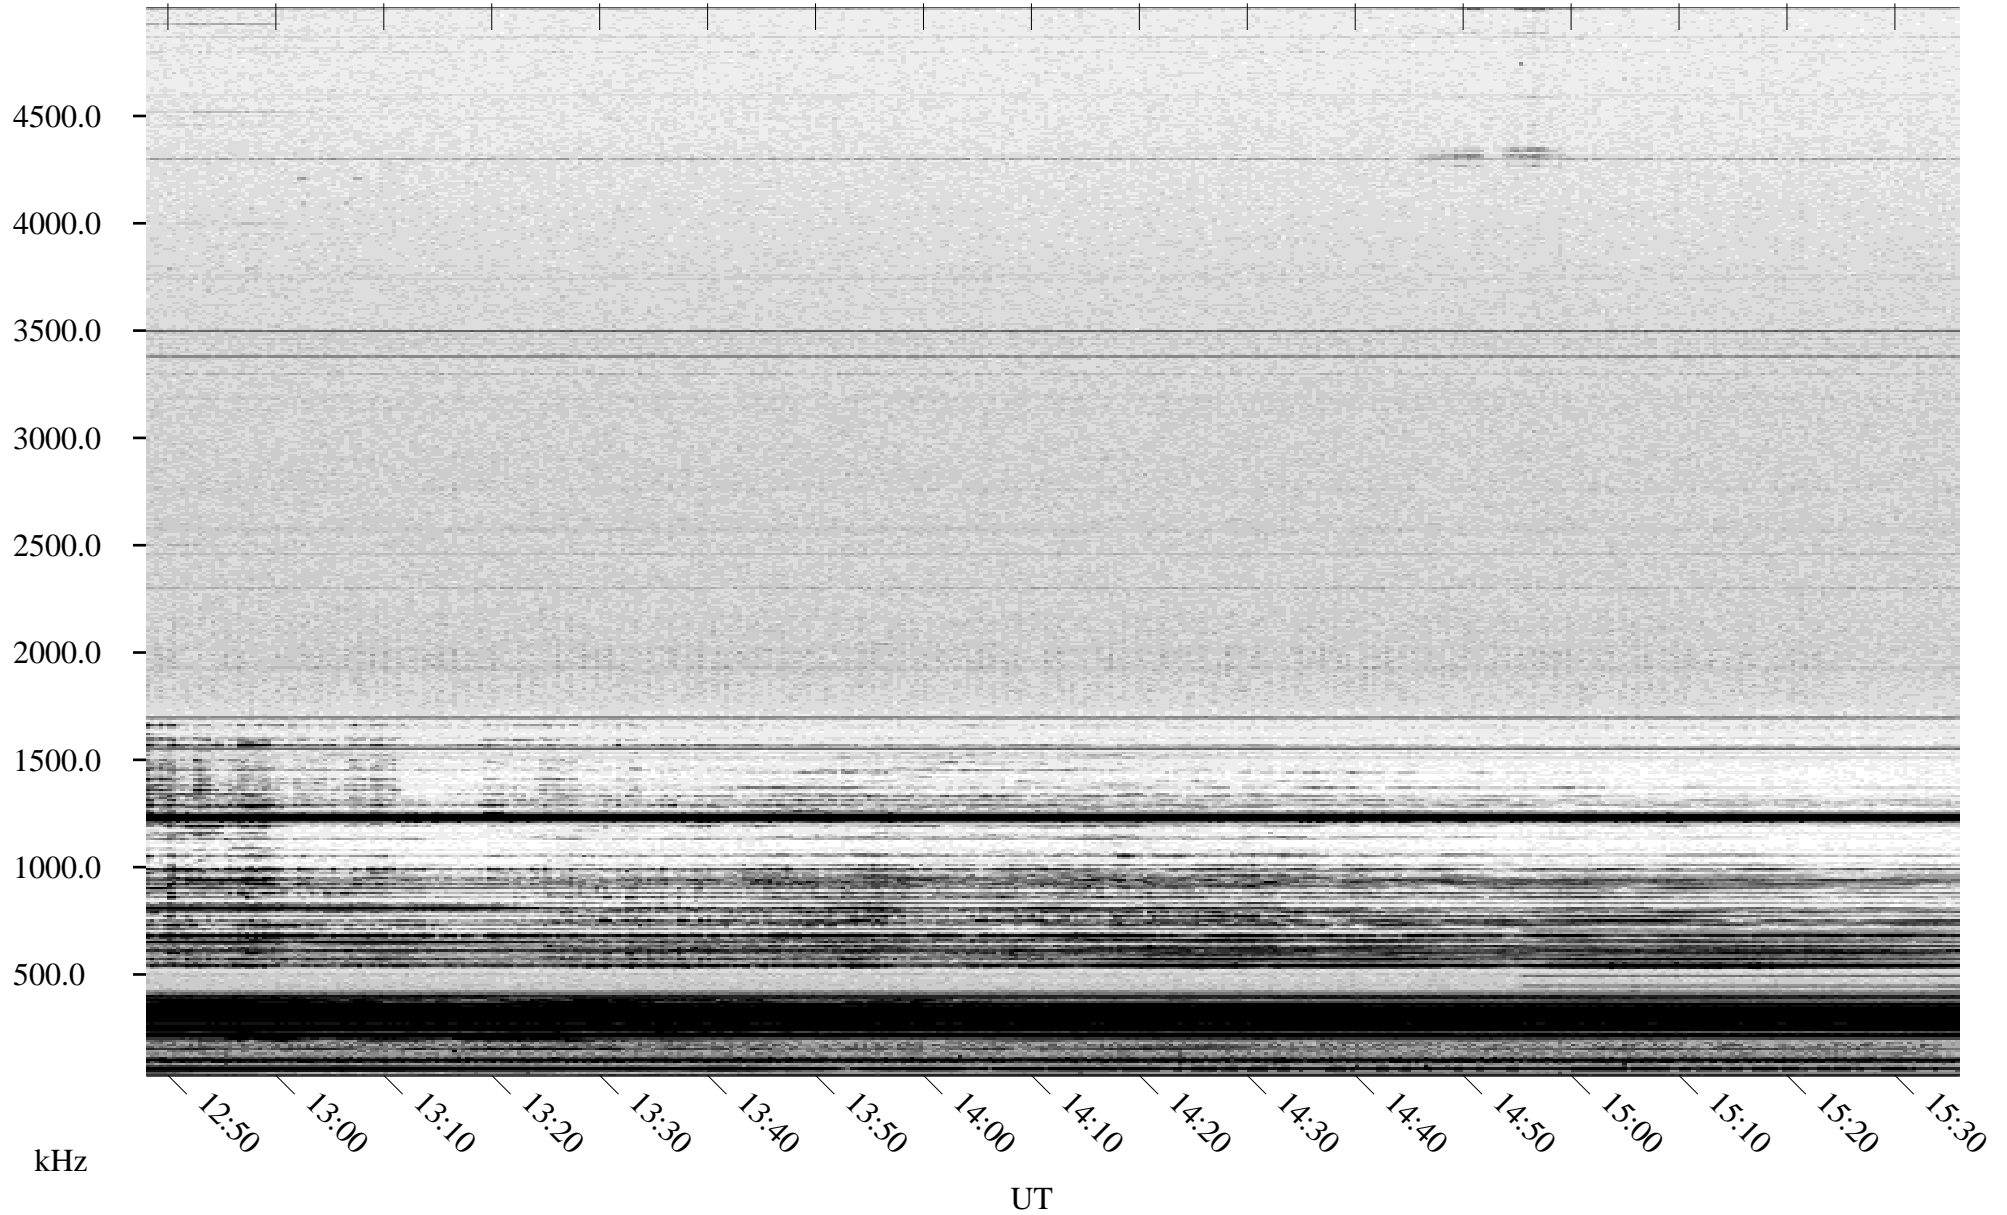

01/04/2005 Churchill, Manitoba

Linear Scale Black = 161 White = 15

ch05004l.r00m max_12

Page 1

01/04/2005 Churchill, Manitoba

Linear Scale Black = 161 White = 15

ch05004l.r00m max_12

Page 2

01/05/2005 Churchill, Manitoba

Linear Scale Black = 161 White = 15

ch05004l.r00m max_12

Page 3

01/05/2005 Churchill, Manitoba

Linear Scale Black = 161 White = 15

ch05004l.r00m max_12

Page 4

01/05/2005 Churchill, Manitoba

Linear Scale Black = 161 White = 15

ch05004l.r00m max_12

Page 5

01/05/2005 Churchill, Manitoba

Linear Scale Black = 161 White = 15

ch05004l.r00m max_12

01/05/2005 Churchill, Manitoba

Linear Scale Black = 161 White = 15

ch05004l.r00m max_12

Page 7

01/05/2005 Churchill, Manitoba

Linear Scale Black = 161 White = 15

ch05004l.r00m max_12

Page 8