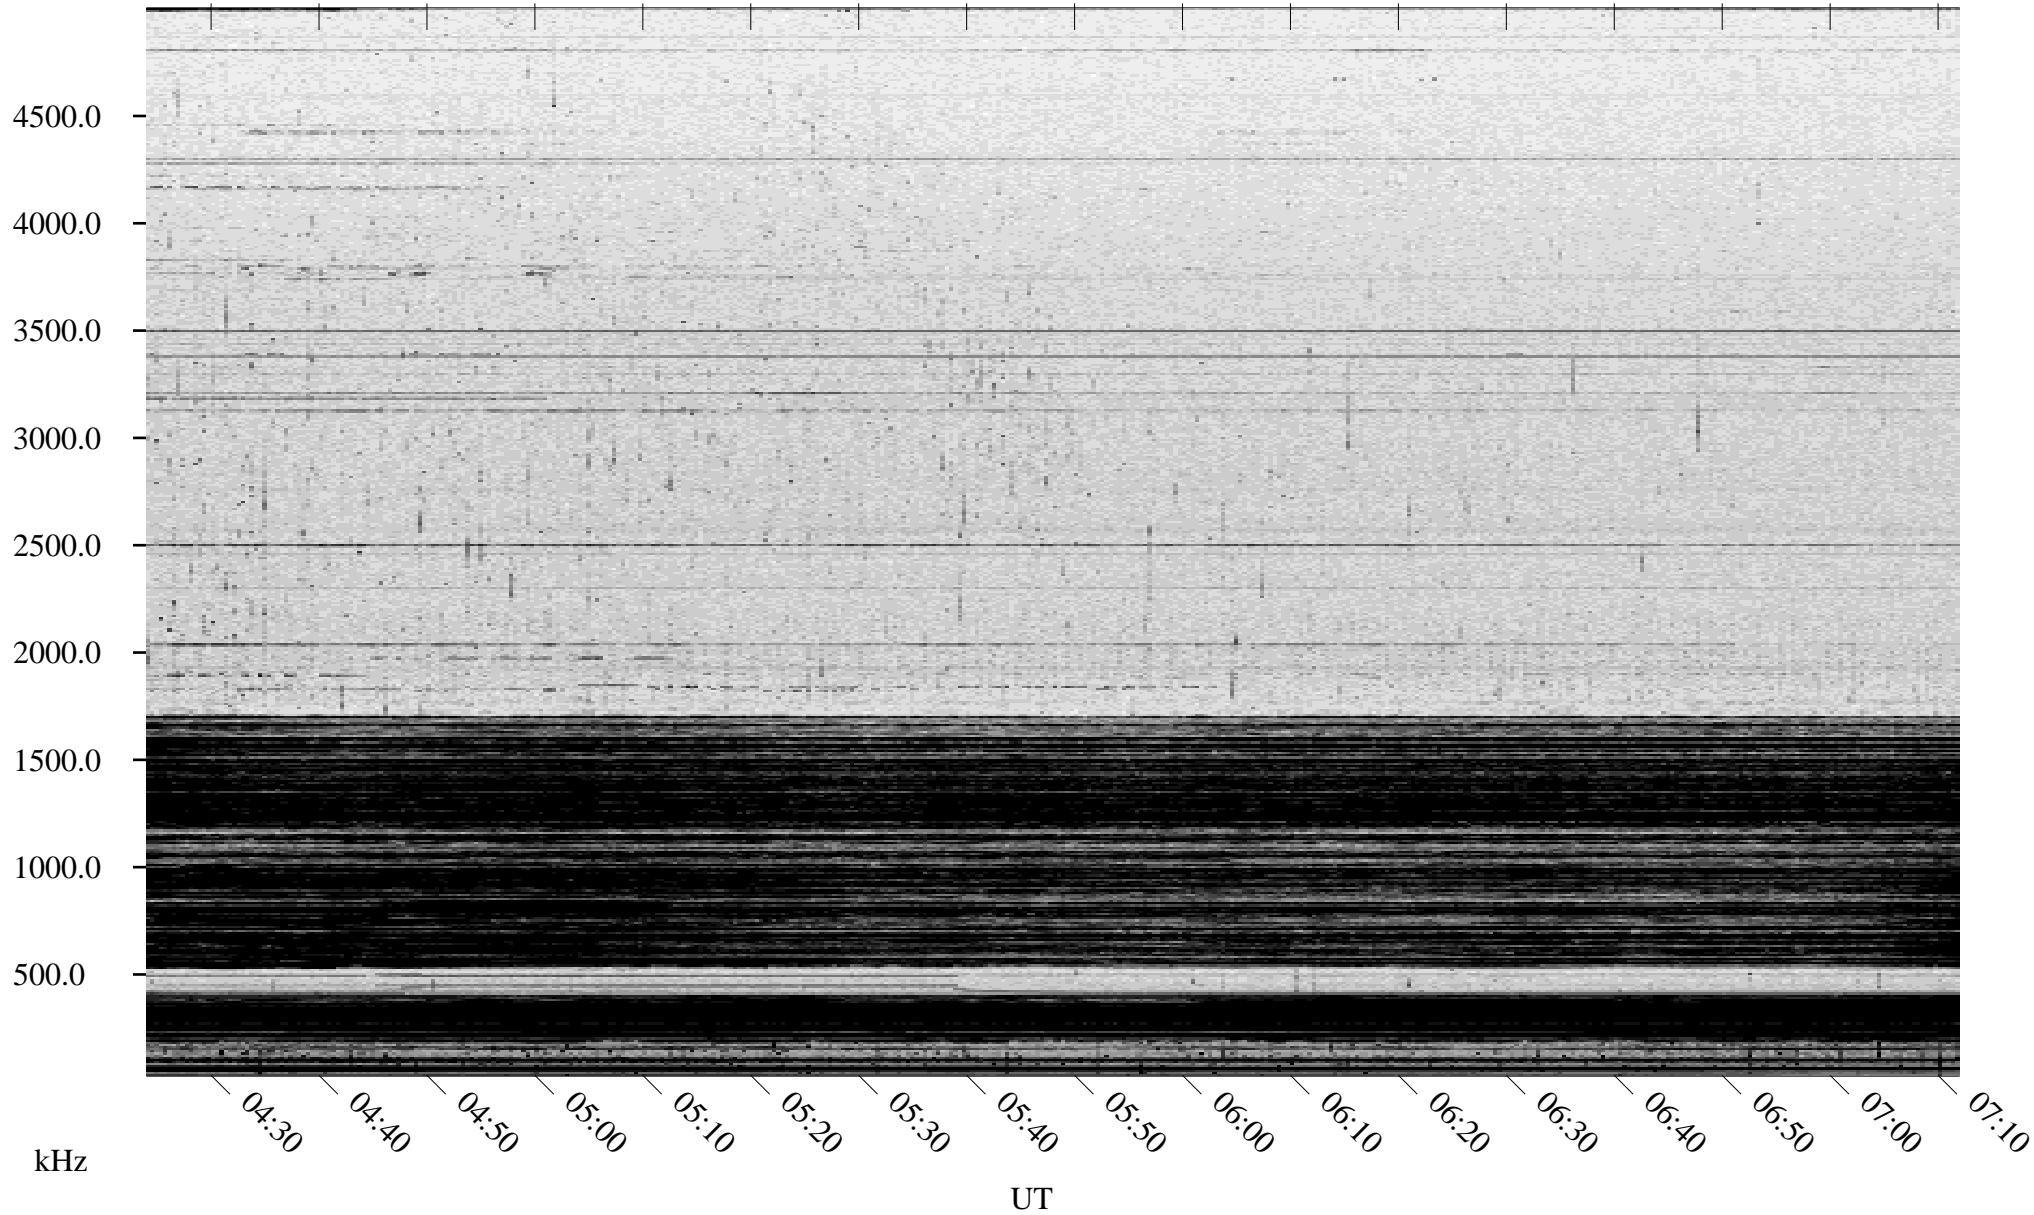

01/04/2005 Churchill, Manitoba

Linear Scale Black = 161 White = 15

ch05004l.r00m max_12

Page 1

01/04/2005 Churchill, Manitoba

Linear Scale Black = 161 White = 15

ch05004l.r00m max_12

Page 2

01/05/2005 Churchill, Manitoba

Linear Scale Black = 161 White = 15

ch05004l.r00m max_12

Page 3

01/05/2005 Churchill, Manitoba

Linear Scale Black = 161 White = 15

ch05004l.r00m max_12

Page 4

01/05/2005 Churchill, Manitoba

Linear Scale Black = 161 White = 15

ch05004l.r00m max_12

Page 5

01/05/2005 Churchill, Manitoba

Linear Scale Black = 161 White = 15

ch05004l.r00m max_12

01/05/2005 Churchill, Manitoba

Linear Scale Black = 161 White = 15

ch05004l.r00m max_12

Page 7

01/05/2005 Churchill, Manitoba

Linear Scale Black = 161 White = 15

ch05004l.r00m max_12

Page 8