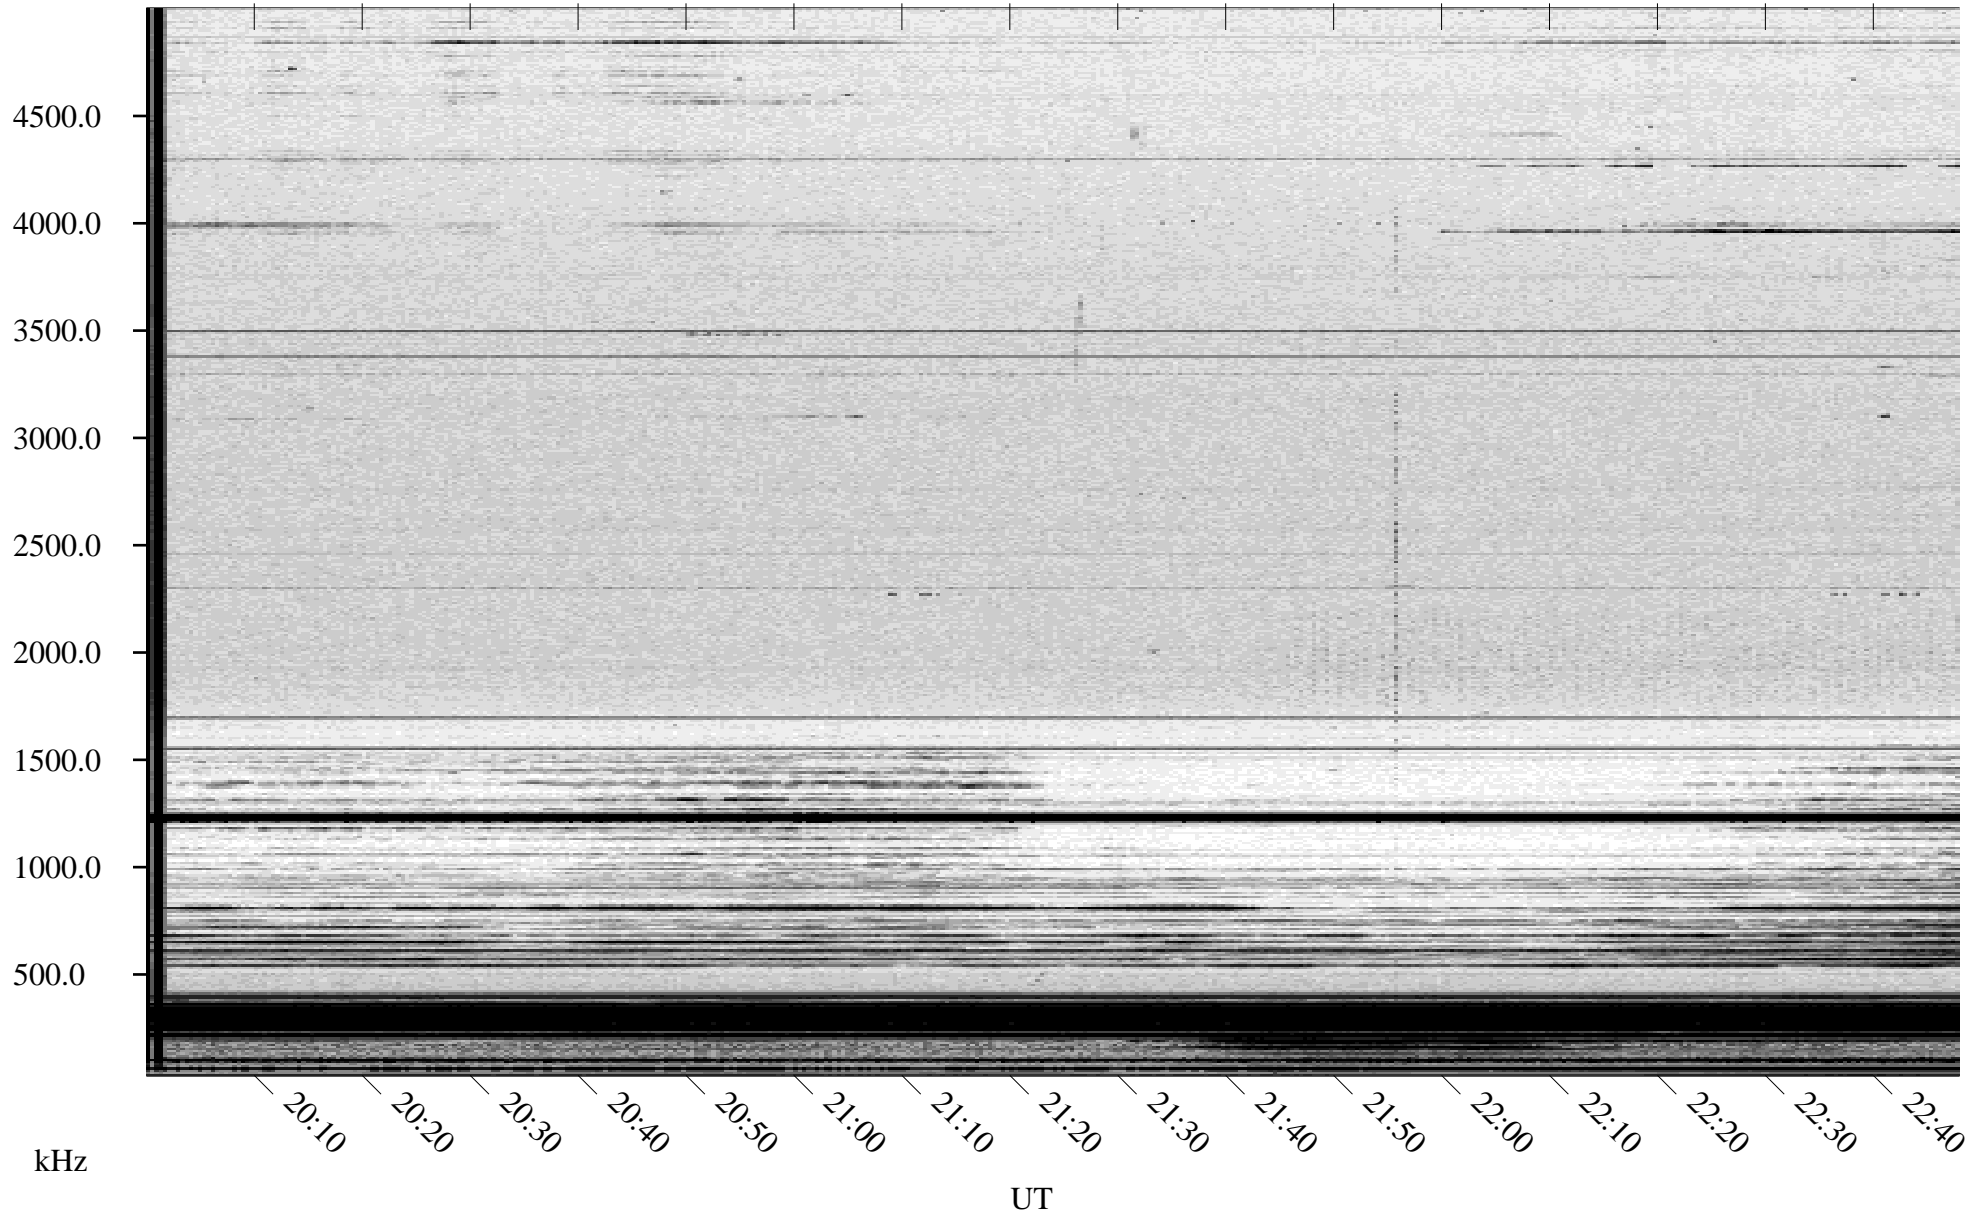

01/04/2005 Churchill, Manitoba

Linear Scale Black = 161 White = 15

ch05004l.r00m max_12

Page 1

01/04/2005 Churchill, Manitoba

Linear Scale Black = 161 White = 15

ch05004l.r00m max_12

Page 2

01/05/2005 Churchill, Manitoba

Linear Scale Black = 161 White = 15

ch05004l.r00m max_12

Page 3

01/05/2005 Churchill, Manitoba

Linear Scale Black = 161 White = 15

ch05004l.r00m max_12

Page 4

01/05/2005 Churchill, Manitoba

Linear Scale Black = 161 White = 15

ch05004l.r00m max_12

Page 5

01/05/2005 Churchill, Manitoba

Linear Scale Black = 161 White = 15

ch05004l.r00m max_12

01/05/2005 Churchill, Manitoba

Linear Scale Black = 161 White = 15

ch05004l.r00m max_12

Page 7

01/05/2005 Churchill, Manitoba

Linear Scale Black = 161 White = 15

ch05004l.r00m max_12

Page 8