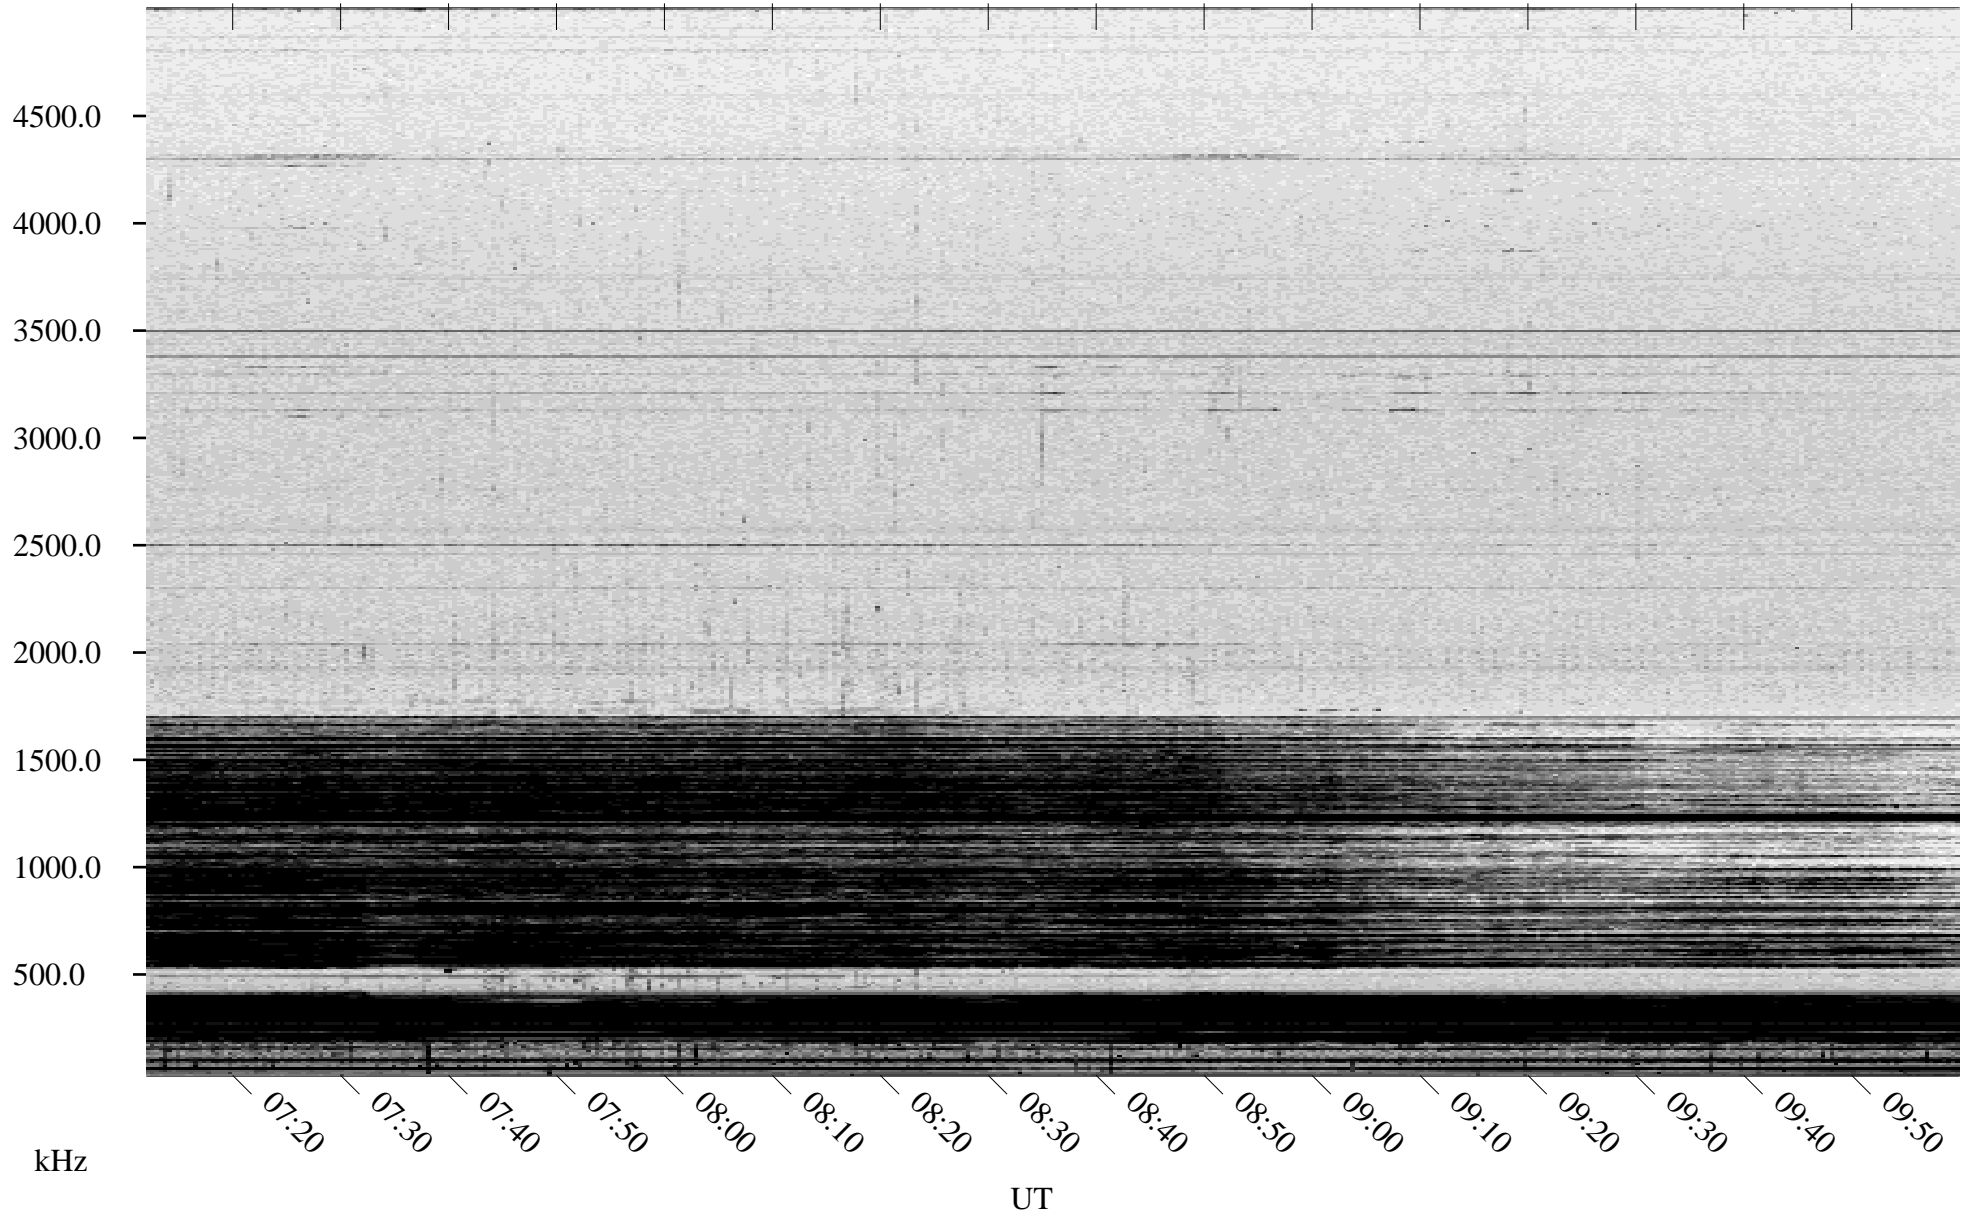

01/04/2005 Churchill, Manitoba

Linear Scale Black = 161 White = 15

ch05004l.r00m max_12

Page 1

01/04/2005 Churchill, Manitoba

Linear Scale Black = 161 White = 15

ch05004l.r00m max_12

Page 2

01/05/2005 Churchill, Manitoba

Linear Scale Black = 161 White = 15

ch05004l.r00m max_12

Page 3

01/05/2005 Churchill, Manitoba

Linear Scale Black = 161 White = 15

ch05004l.r00m max_12

Page 4

01/05/2005 Churchill, Manitoba

Linear Scale Black = 161 White = 15

ch05004l.r00m max_12

Page 5

01/05/2005 Churchill, Manitoba

Linear Scale Black = 161 White = 15

ch05004l.r00m max_12

01/05/2005 Churchill, Manitoba

Linear Scale Black = 161 White = 15

ch05004l.r00m max_12

Page 7

01/05/2005 Churchill, Manitoba

Linear Scale Black = 161 White = 15

ch05004l.r00m max_12

Page 8