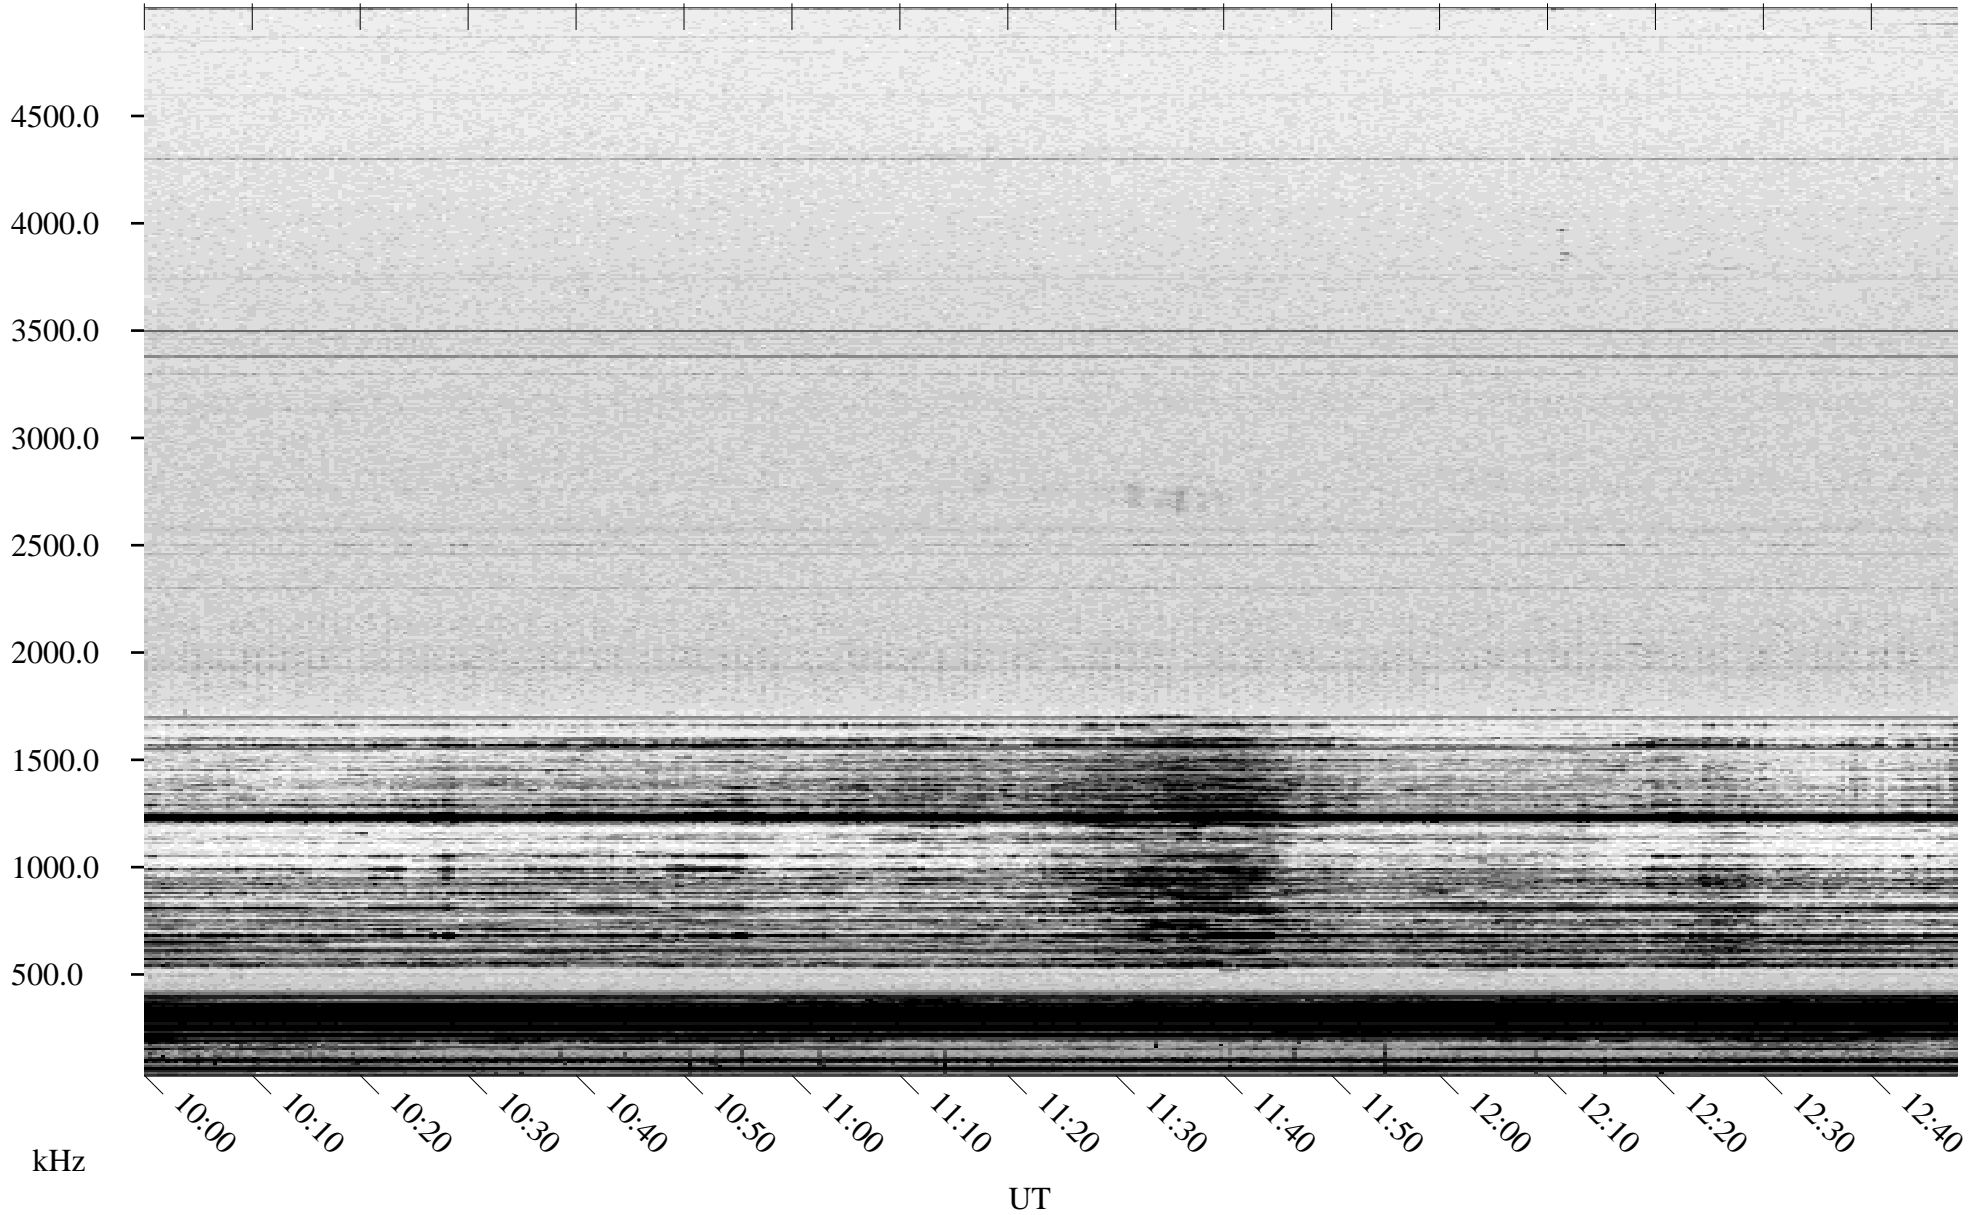

01/04/2005 Churchill, Manitoba

Linear Scale Black = 161 White = 15

ch05004l.r00m max_12

Page 1

01/04/2005 Churchill, Manitoba

Linear Scale Black = 161 White = 15

ch05004l.r00m max_12

Page 2

01/05/2005 Churchill, Manitoba

Linear Scale Black = 161 White = 15

ch05004l.r00m max_12

Page 3

01/05/2005 Churchill, Manitoba

Linear Scale Black = 161 White = 15

ch05004l.r00m max_12

Page 4

01/05/2005 Churchill, Manitoba

Linear Scale Black = 161 White = 15

ch05004l.r00m max_12

Page 5

01/05/2005 Churchill, Manitoba

Linear Scale Black = 161 White = 15

ch05004l.r00m max_12

01/05/2005 Churchill, Manitoba

Linear Scale Black = 161 White = 15

ch05004l.r00m max_12

Page 7

01/05/2005 Churchill, Manitoba

Linear Scale Black = 161 White = 15

ch05004l.r00m max_12

Page 8