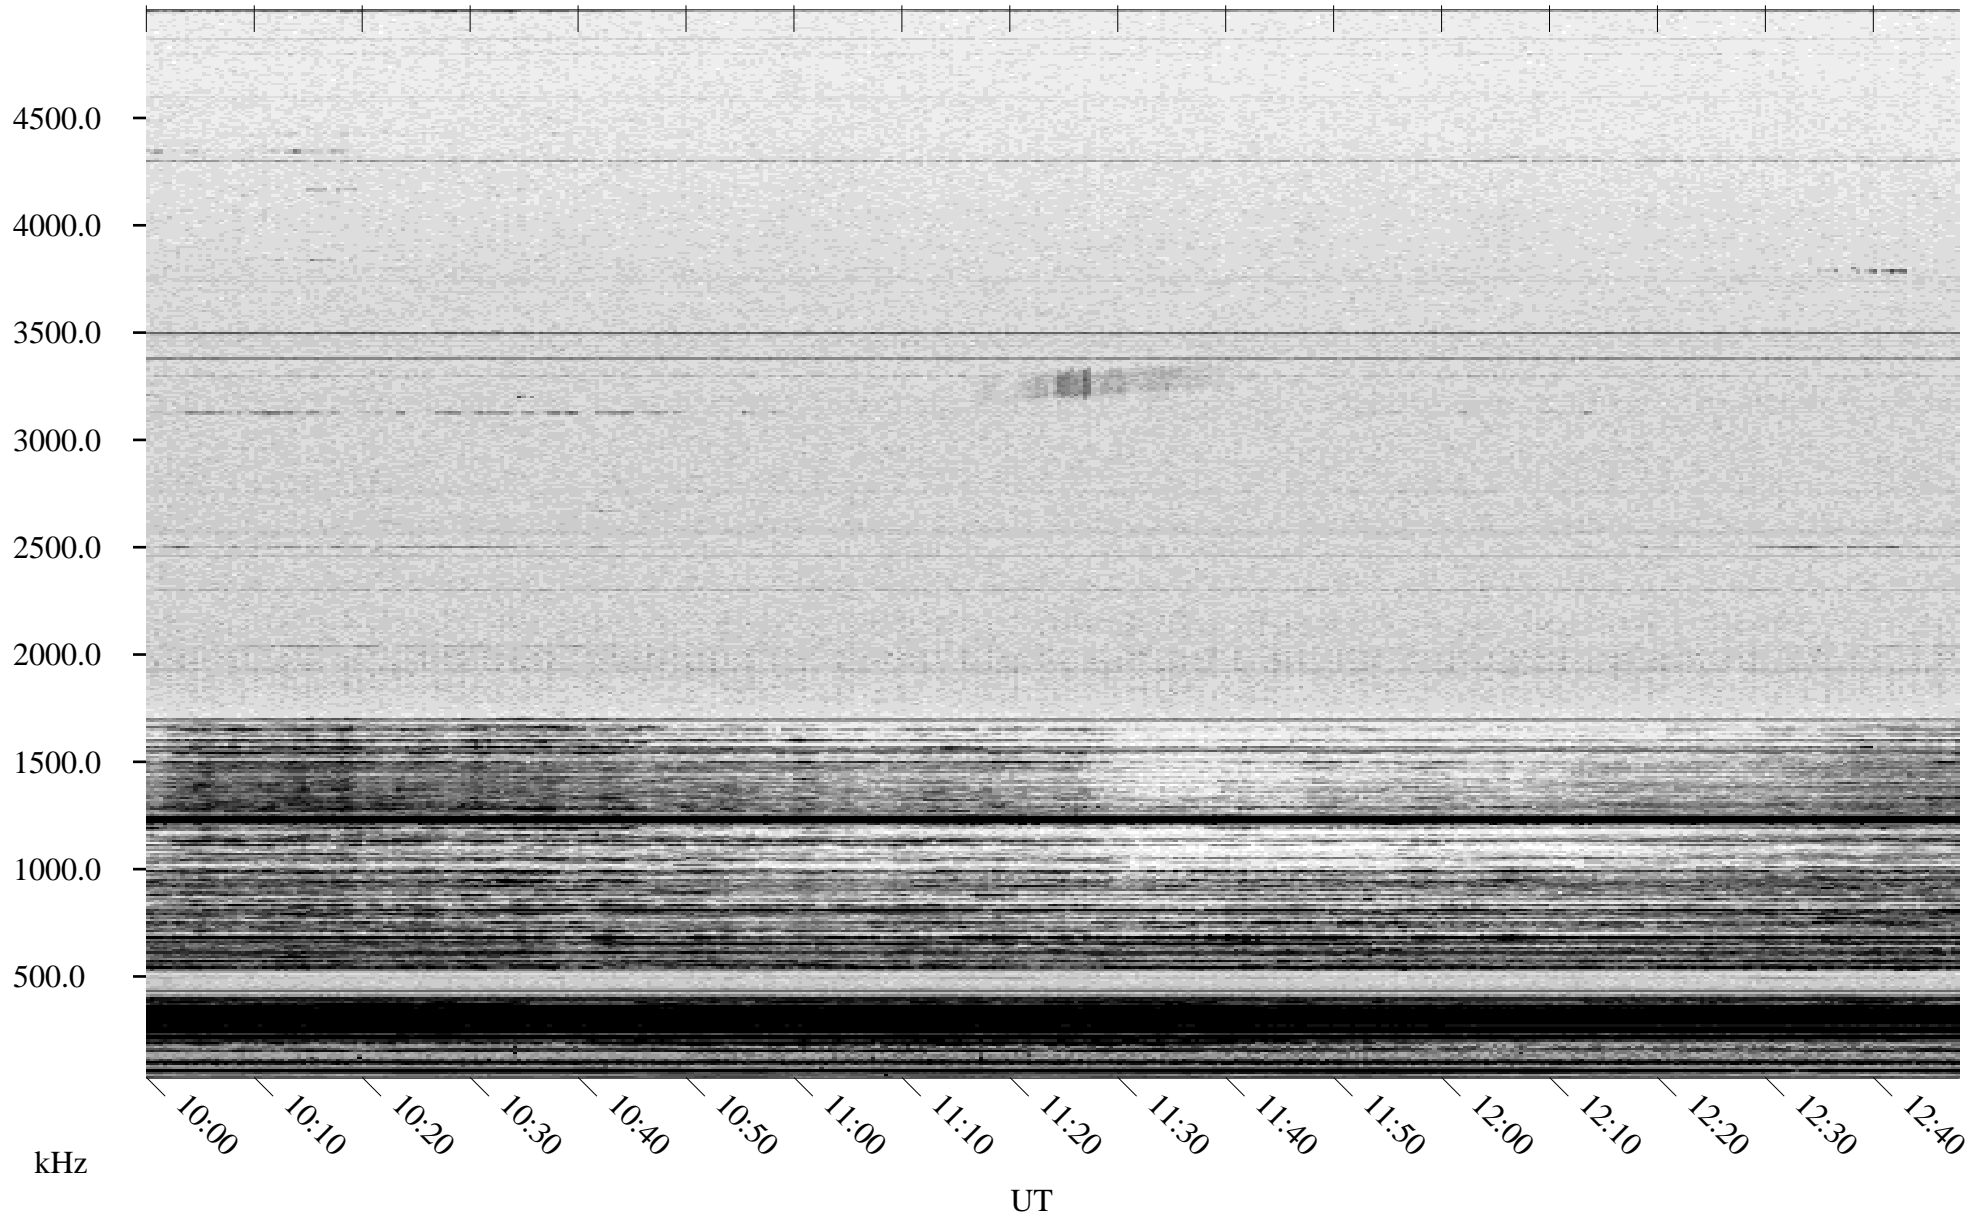

01/06/2005 Churchill, Manitoba

Linear Scale Black = 161 White = 15

ch05006l.r00m max_12

Page 1

01/06/2005 Churchill, Manitoba

Linear Scale Black = 161 White = 15

ch05006l.r00m max_12

Page 2

01/07/2005 Churchill, Manitoba

Linear Scale Black = 161 White = 15

ch05006l.r00m max_12

Page 3

01/07/2005 Churchill, Manitoba

Linear Scale Black = 161 White = 15

ch05006l.r00m max_12

Page 4

01/07/2005 Churchill, Manitoba

Linear Scale Black = 161 White = 15

ch05006l.r00m max_12

Page 5

01/07/2005 Churchill, Manitoba

Linear Scale Black = 161 White = 15

ch05006l.r00m max_12

Page 6

01/07/2005 Churchill, Manitoba

Linear Scale Black = 161 White = 15

ch05006l.r00m max_12

Page 7

01/07/2005 Churchill, Manitoba

Linear Scale Black = 161 White = 15

ch05006l.r00m max_12