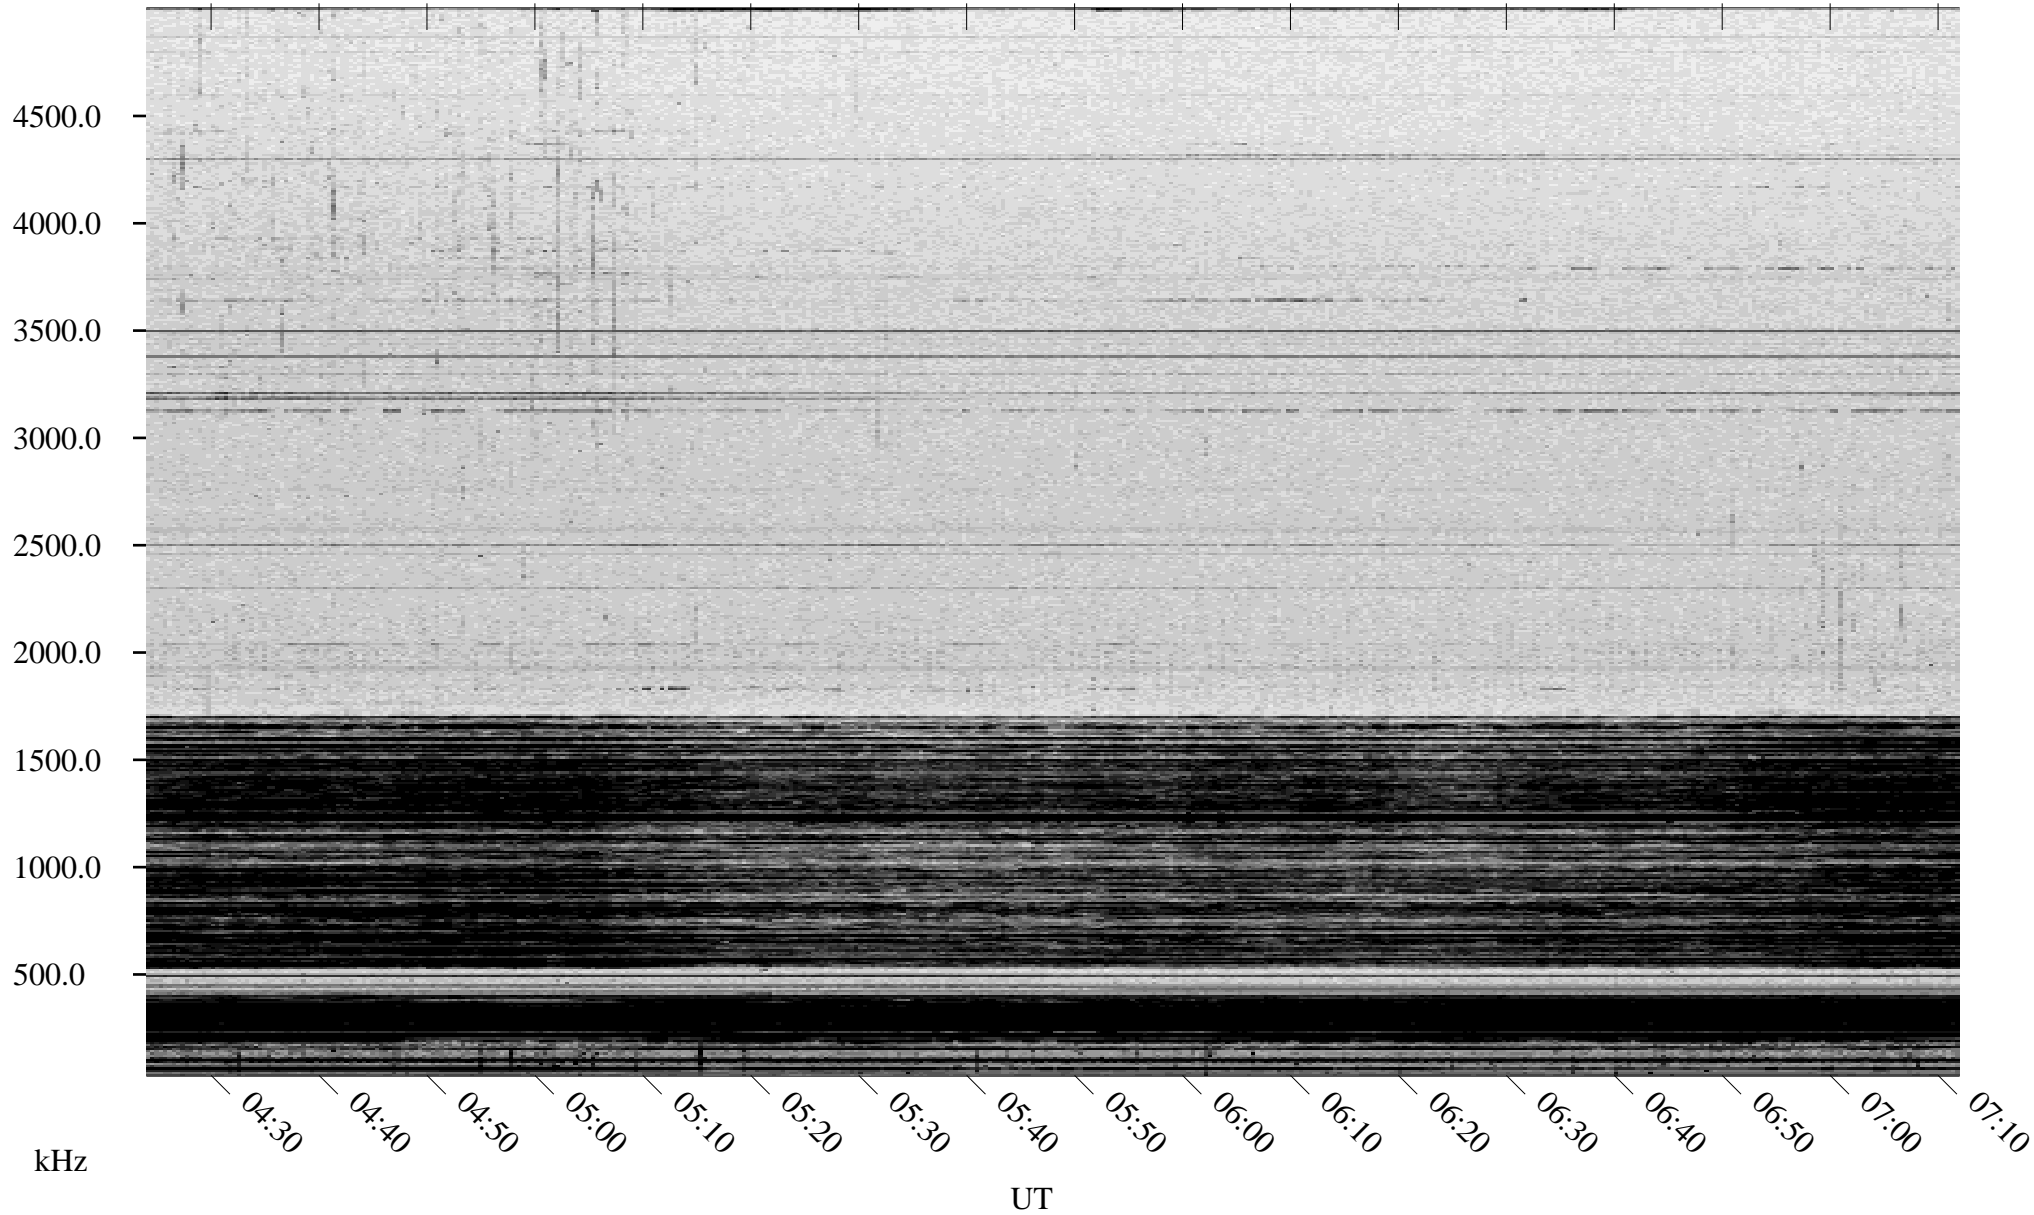

01/06/2005 Churchill, Manitoba

Linear Scale Black = 161 White = 15

ch05006l.r00m max_12

Page 1

01/06/2005 Churchill, Manitoba

Linear Scale Black = 161 White = 15

ch05006l.r00m max_12

Page 2

01/07/2005 Churchill, Manitoba

Linear Scale Black = 161 White = 15

ch05006l.r00m max_12

Page 3

01/07/2005 Churchill, Manitoba

Linear Scale Black = 161 White = 15

ch05006l.r00m max_12

Page 4

01/07/2005 Churchill, Manitoba

Linear Scale Black = 161 White = 15

ch05006l.r00m max_12

Page 5

01/07/2005 Churchill, Manitoba

Linear Scale Black = 161 White = 15

ch05006l.r00m max_12

Page 6

01/07/2005 Churchill, Manitoba

Linear Scale Black = 161 White = 15

ch05006l.r00m max_12

Page 7

01/07/2005 Churchill, Manitoba

Linear Scale Black = 161 White = 15

ch05006l.r00m max_12