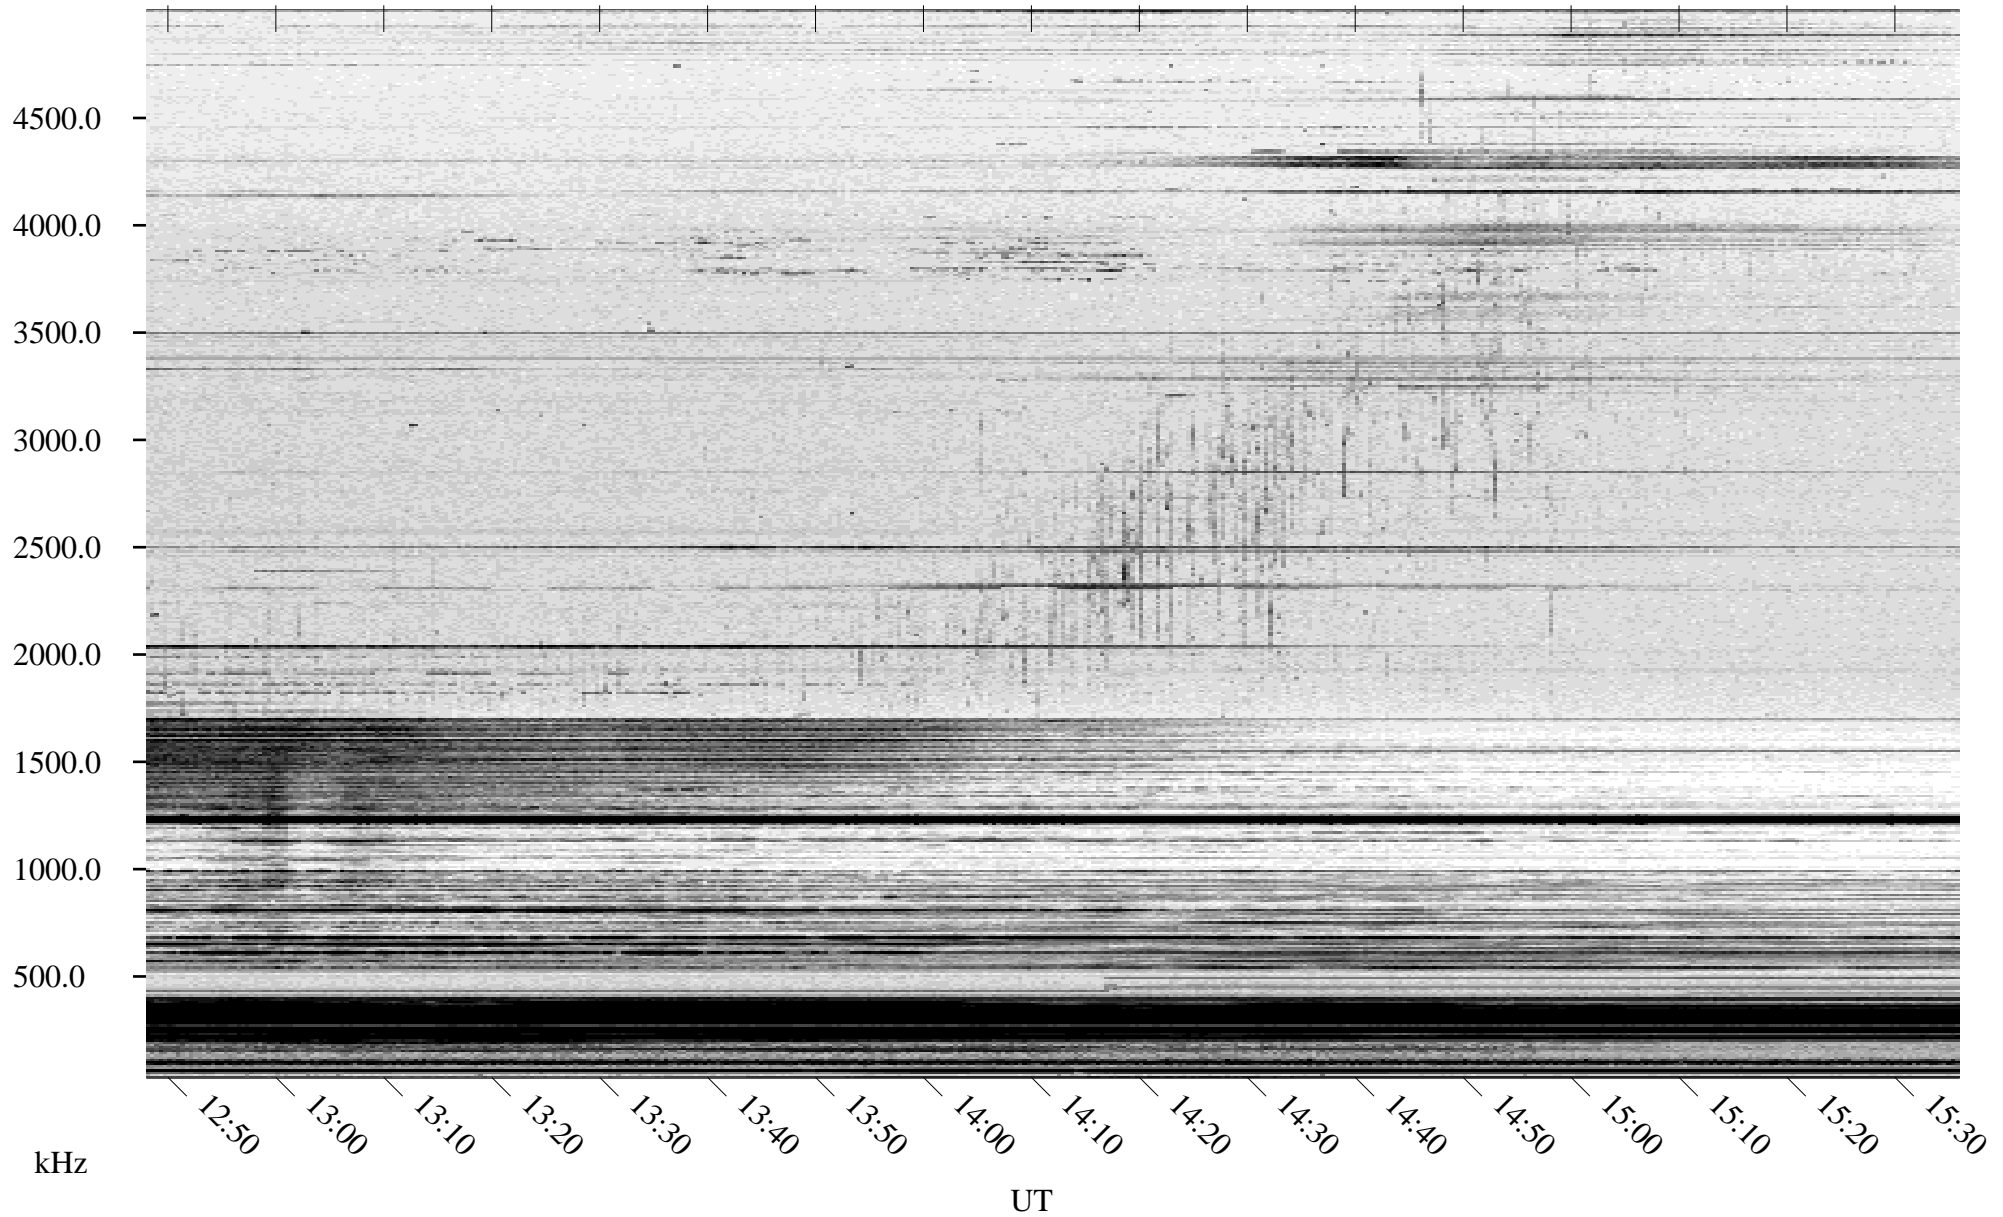

01/07/2005 Churchill, Manitoba

Linear Scale Black = 161 White = 15

ch050071.r00m max_12

Page 1

01/07/2005 Churchill, Manitoba

Linear Scale Black = 161 White = 15

ch050071.r00m max_12

Page 2

01/08/2005 Churchill, Manitoba

Linear Scale Black = 161 White = 15

ch050071.r00m max_12

Page 3

01/08/2005 Churchill, Manitoba

Linear Scale Black = 161 White = 15

ch050071.r00m max_12

Page 4

01/08/2005 Churchill, Manitoba

Linear Scale Black = 161 White = 15

ch050071.r00m max_12

01/08/2005 Churchill, Manitoba

Linear Scale Black = 161 White = 15

ch05007l.r00m max_12

Page 6

01/08/2005 Churchill, Manitoba

Linear Scale Black = 161 White = 15

ch050071.r00m max_12

Page 7

01/08/2005 Churchill, Manitoba

Linear Scale Black = 161 White = 15

ch050071.r00m max_12

Page 8