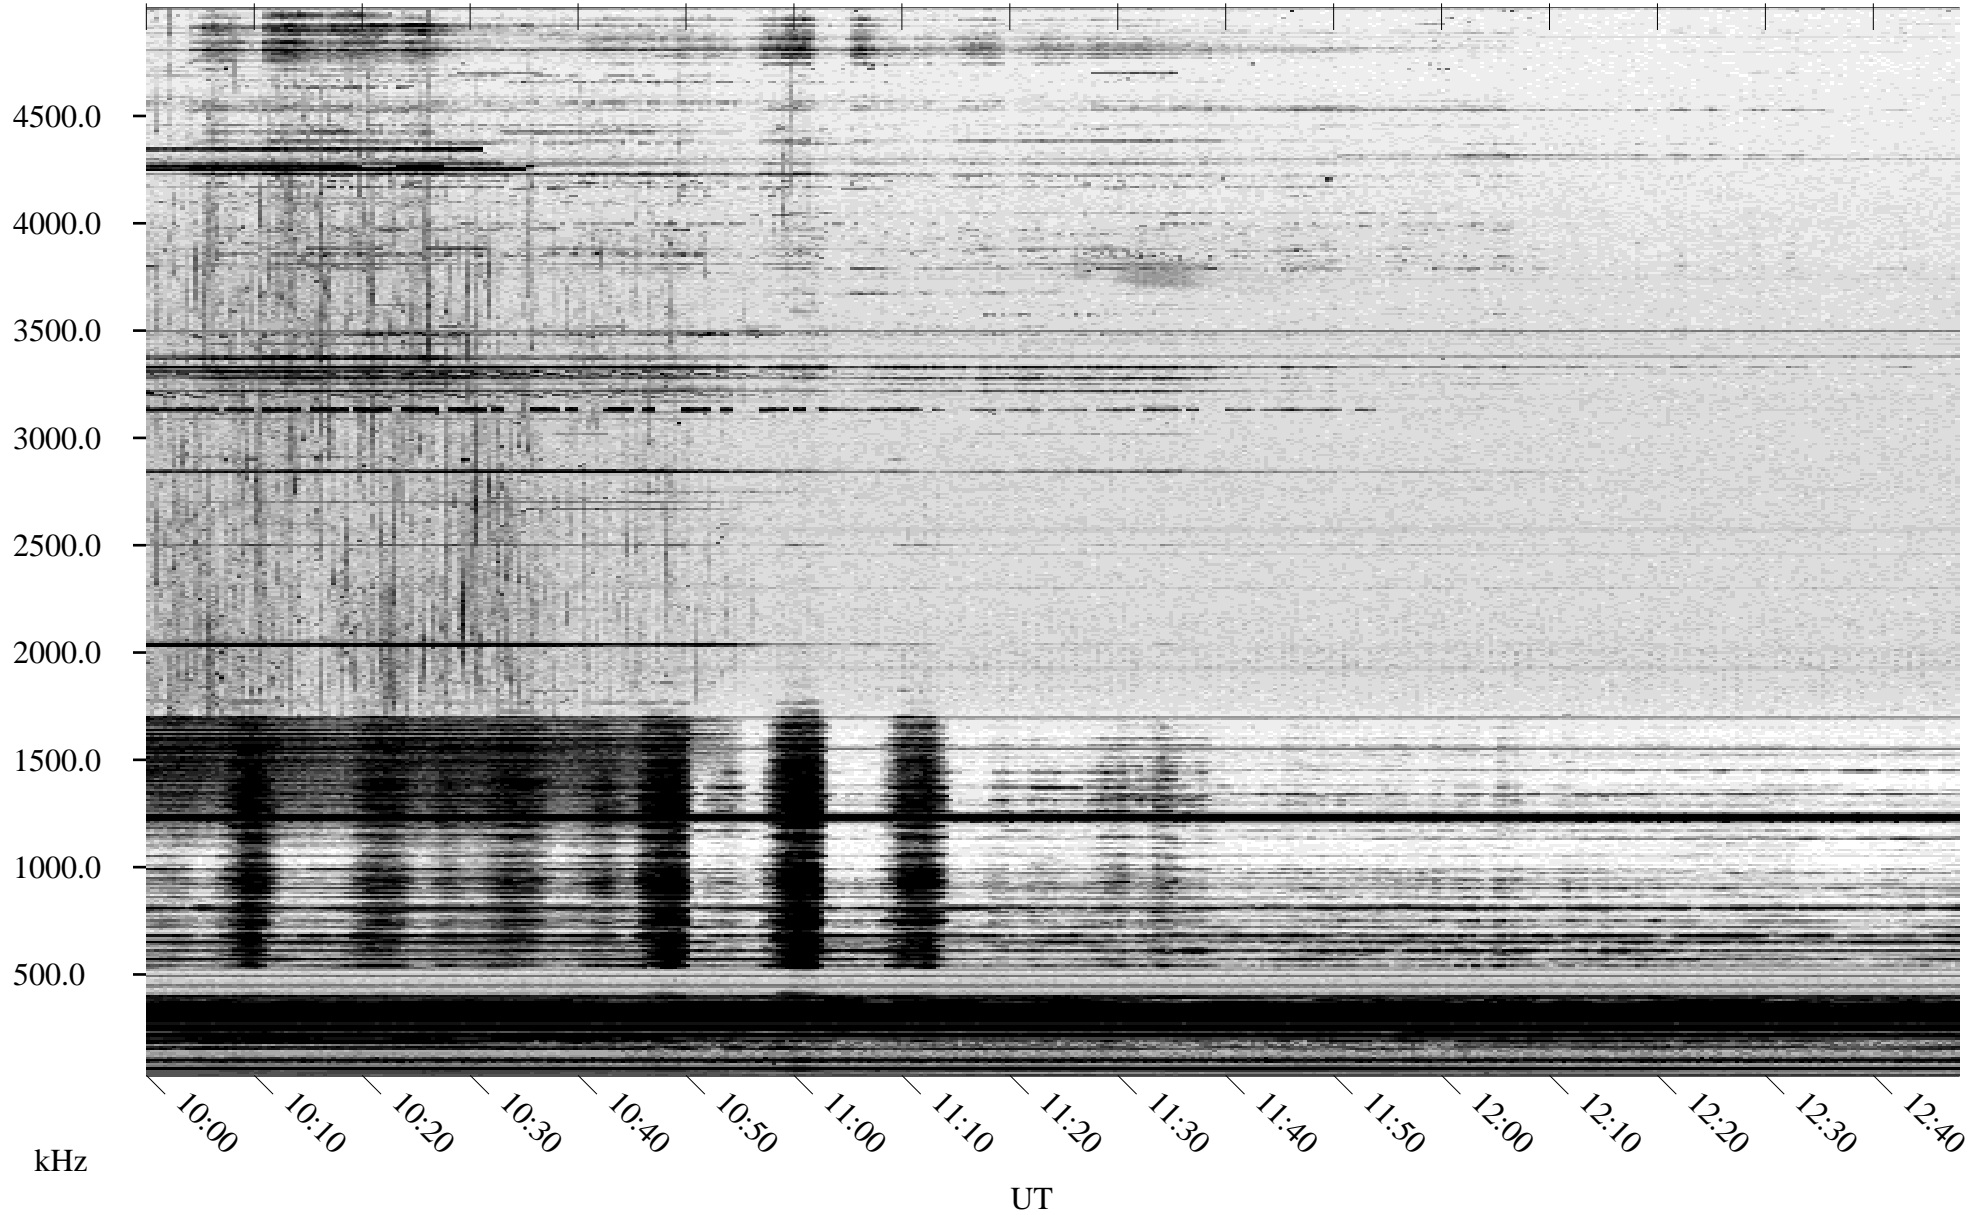

01/08/2005 Churchill, Manitoba

Linear Scale Black = 161 White = 15

ch05008l.r00m max_12

Page 1

01/08/2005 Churchill, Manitoba

Linear Scale Black = 161 White = 15

ch05008l.r00m max_12

Page 2

01/09/2005 Churchill, Manitoba

Linear Scale Black = 161 White = 15

ch05008l.r00m max_12

Page 3

01/09/2005 Churchill, Manitoba

Linear Scale Black = 161 White = 15

ch05008l.r00m max_12

Page 4

01/09/2005 Churchill, Manitoba

Linear Scale Black = 161 White = 15

ch05008l.r00m max_12

Page 5

01/09/2005 Churchill, Manitoba

Linear Scale Black = 161 White = 15

ch05008l.r00m max_12

Page 6

01/09/2005 Churchill, Manitoba

Linear Scale Black = 161 White = 15

ch05008l.r00m max_12

Page 7

01/09/2005 Churchill, Manitoba

Linear Scale Black = 161 White = 15

ch05008l.r00m max_12