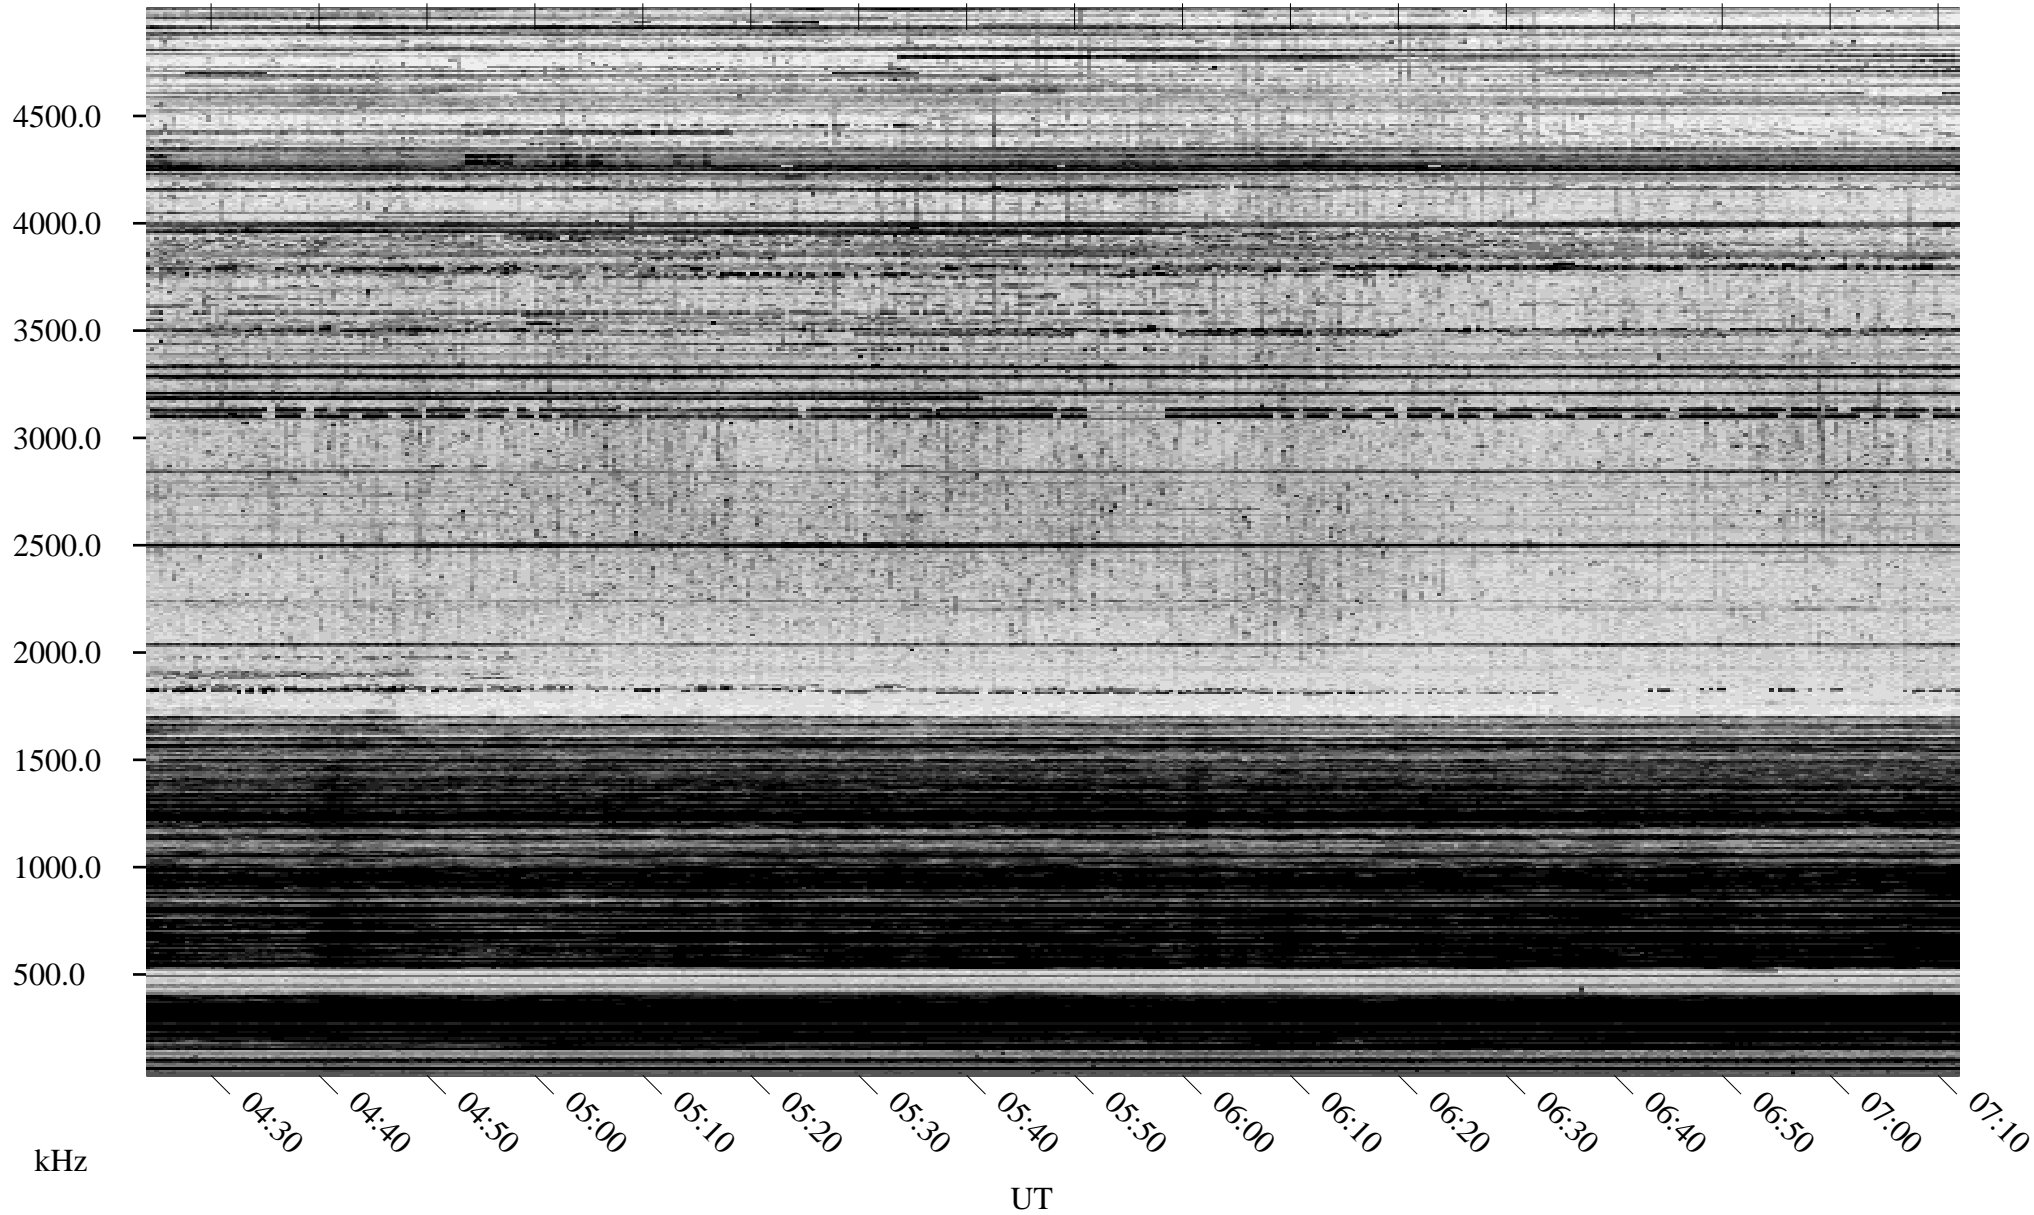

01/08/2005 Churchill, Manitoba

Linear Scale Black = 161 White = 15

ch05008l.r00m max_12

Page 1

01/08/2005 Churchill, Manitoba

Linear Scale Black = 161 White = 15

ch05008l.r00m max_12

Page 2

01/09/2005 Churchill, Manitoba

Linear Scale Black = 161 White = 15

ch05008l.r00m max_12

Page 3

01/09/2005 Churchill, Manitoba

Linear Scale Black = 161 White = 15

ch05008l.r00m max_12

Page 4

01/09/2005 Churchill, Manitoba

Linear Scale Black = 161 White = 15

ch05008l.r00m max_12

Page 5

01/09/2005 Churchill, Manitoba

Linear Scale Black = 161 White = 15

ch05008l.r00m max_12

Page 6

01/09/2005 Churchill, Manitoba

Linear Scale Black = 161 White = 15

ch05008l.r00m max_12

Page 7

01/09/2005 Churchill, Manitoba

Linear Scale Black = 161 White = 15

ch05008l.r00m max_12