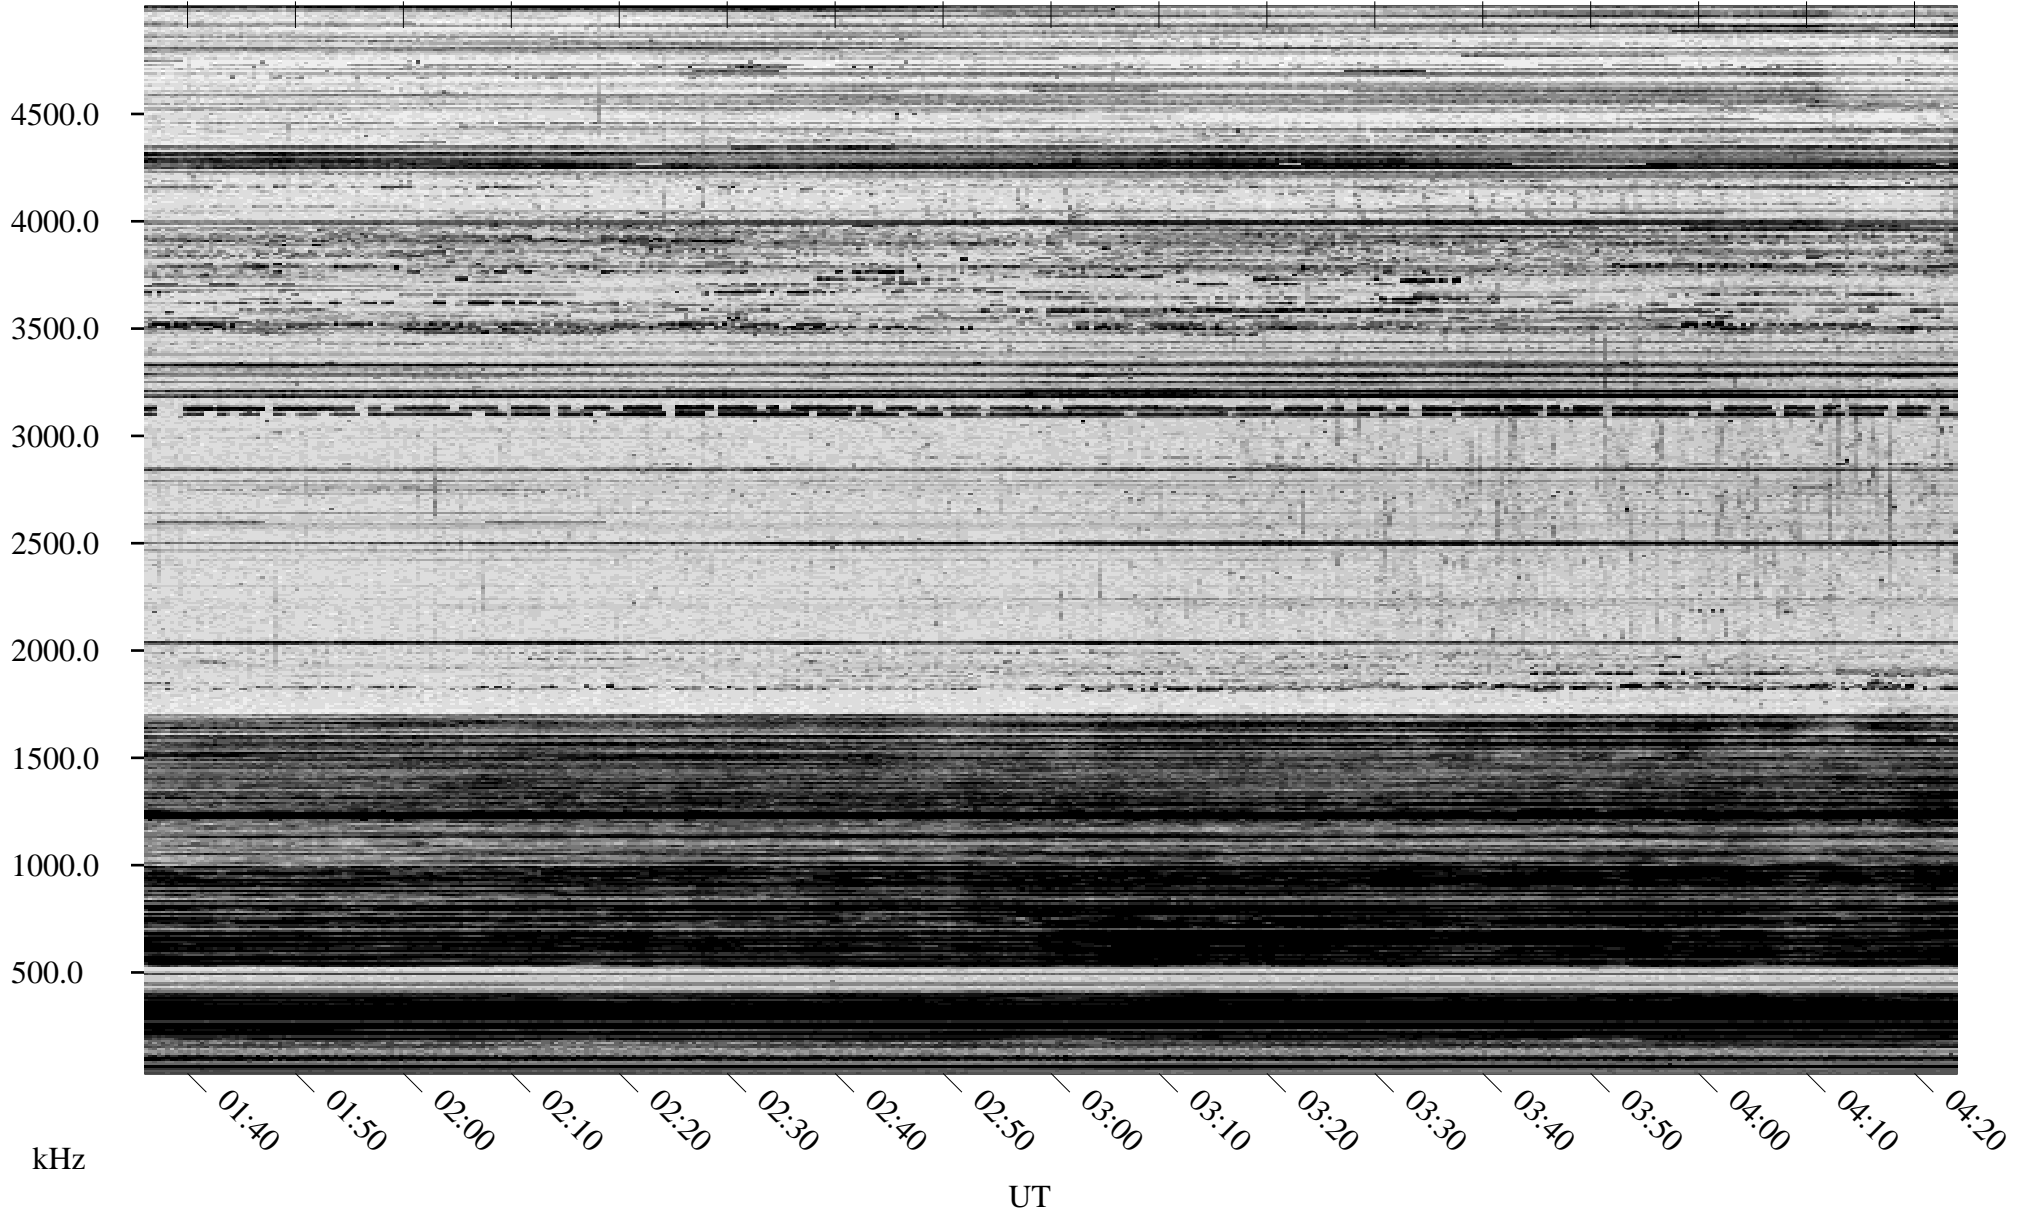

01/08/2005 Churchill, Manitoba

Linear Scale Black = 161 White = 15

ch05008l.r00m max_12

Page 1

01/08/2005 Churchill, Manitoba

Linear Scale Black = 161 White = 15

ch05008l.r00m max_12

Page 2

01/09/2005 Churchill, Manitoba

Linear Scale Black = 161 White = 15

ch05008l.r00m max_12

Page 3

01/09/2005 Churchill, Manitoba

Linear Scale Black = 161 White = 15

ch05008l.r00m max_12

Page 4

01/09/2005 Churchill, Manitoba

Linear Scale Black = 161 White = 15

ch05008l.r00m max_12

Page 5

01/09/2005 Churchill, Manitoba

Linear Scale Black = 161 White = 15

ch05008l.r00m max_12

Page 6

01/09/2005 Churchill, Manitoba

Linear Scale Black = 161 White = 15

ch05008l.r00m max_12

Page 7

01/09/2005 Churchill, Manitoba

Linear Scale Black = 161 White = 15

ch05008l.r00m max_12