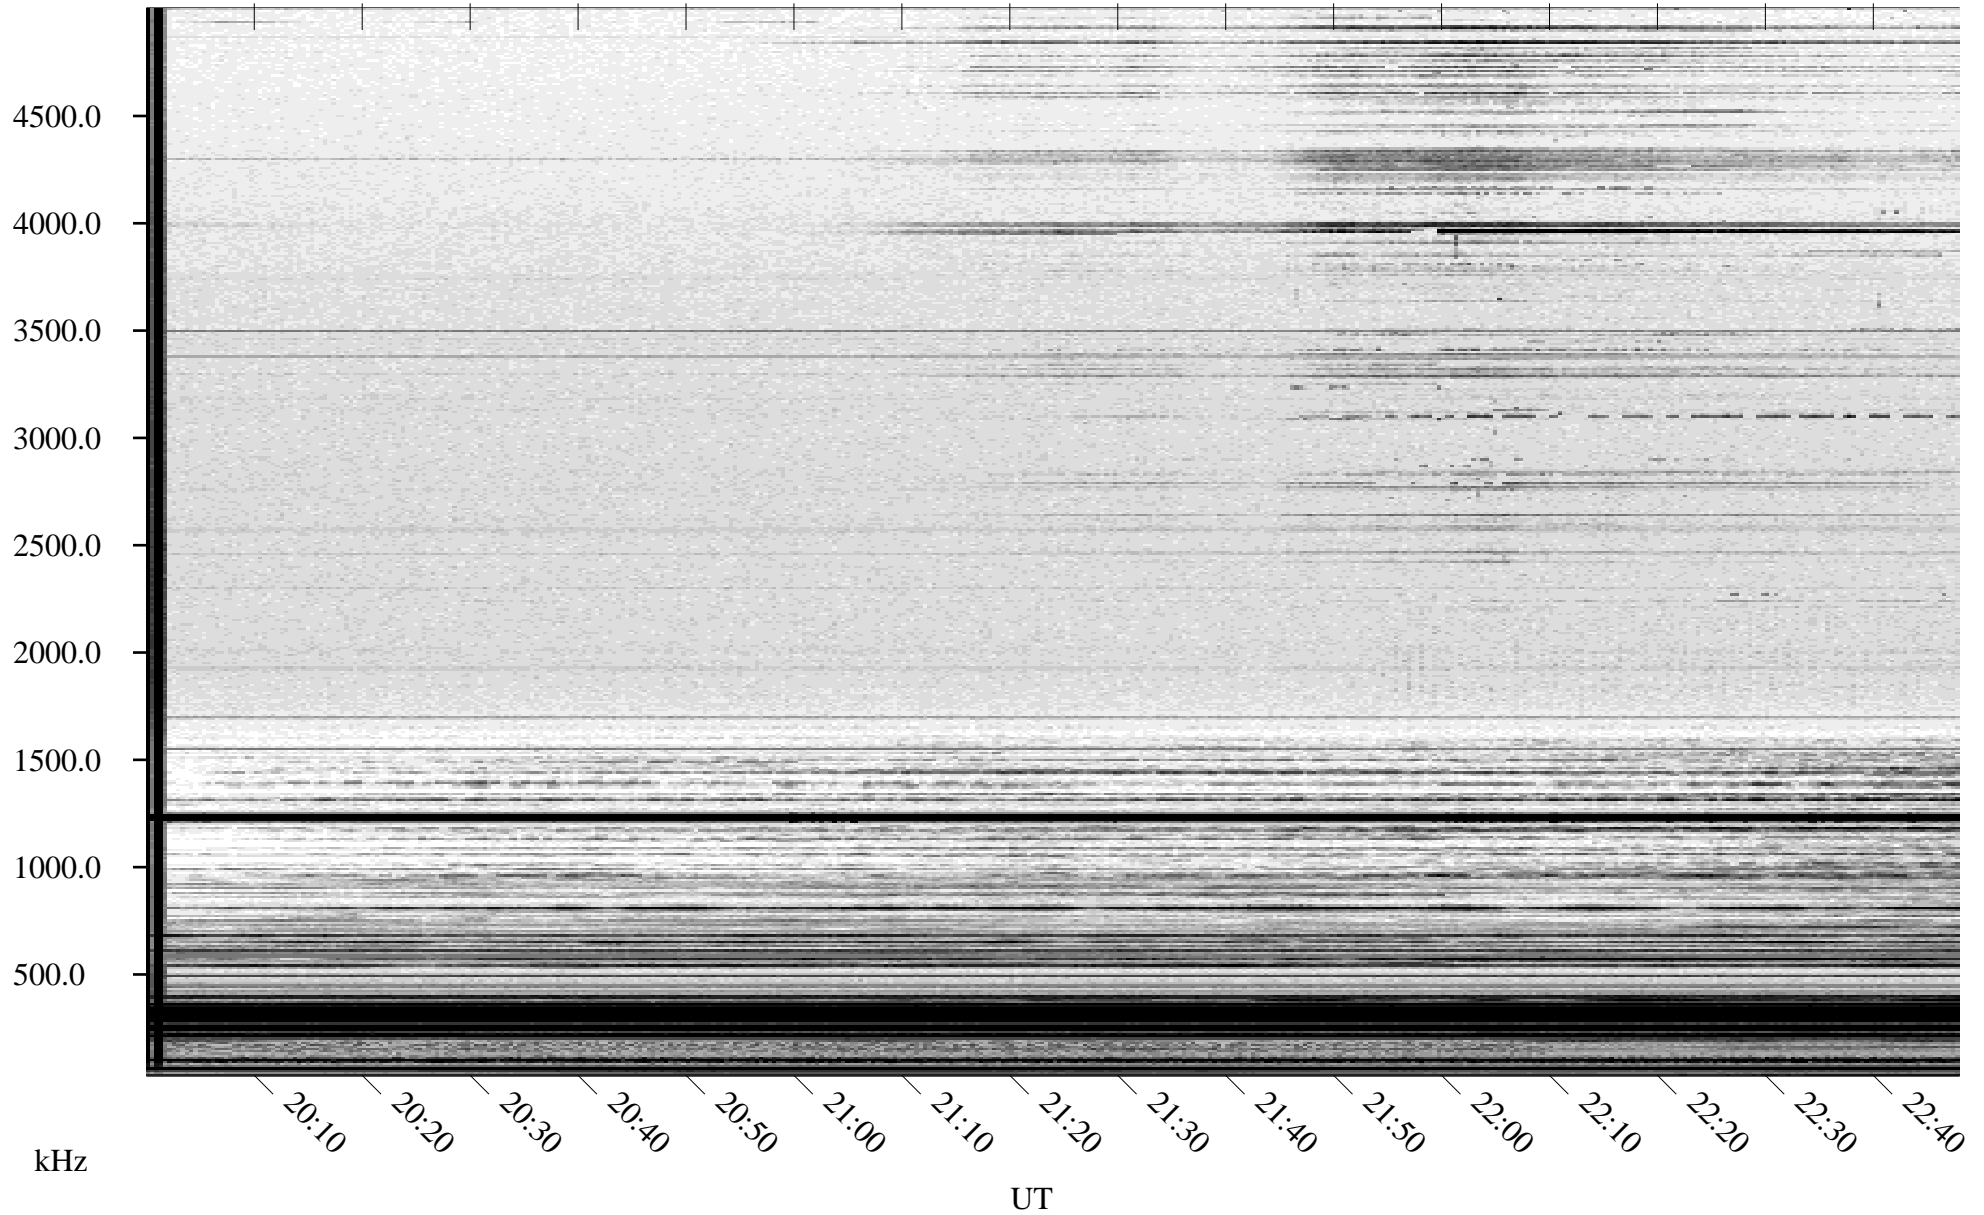

01/08/2005 Churchill, Manitoba

Linear Scale Black = 161 White = 15

ch05008l.r00m max_12

Page 1

01/08/2005 Churchill, Manitoba

Linear Scale Black = 161 White = 15

ch05008l.r00m max_12

Page 2

01/09/2005 Churchill, Manitoba

Linear Scale Black = 161 White = 15

ch05008l.r00m max_12

Page 3

01/09/2005 Churchill, Manitoba

Linear Scale Black = 161 White = 15

ch05008l.r00m max_12

Page 4

01/09/2005 Churchill, Manitoba

Linear Scale Black = 161 White = 15

ch05008l.r00m max_12

Page 5

01/09/2005 Churchill, Manitoba

Linear Scale Black = 161 White = 15

ch05008l.r00m max_12

Page 6

01/09/2005 Churchill, Manitoba

Linear Scale Black = 161 White = 15

ch05008l.r00m max_12

Page 7

01/09/2005 Churchill, Manitoba

Linear Scale Black = 161 White = 15

ch05008l.r00m max_12