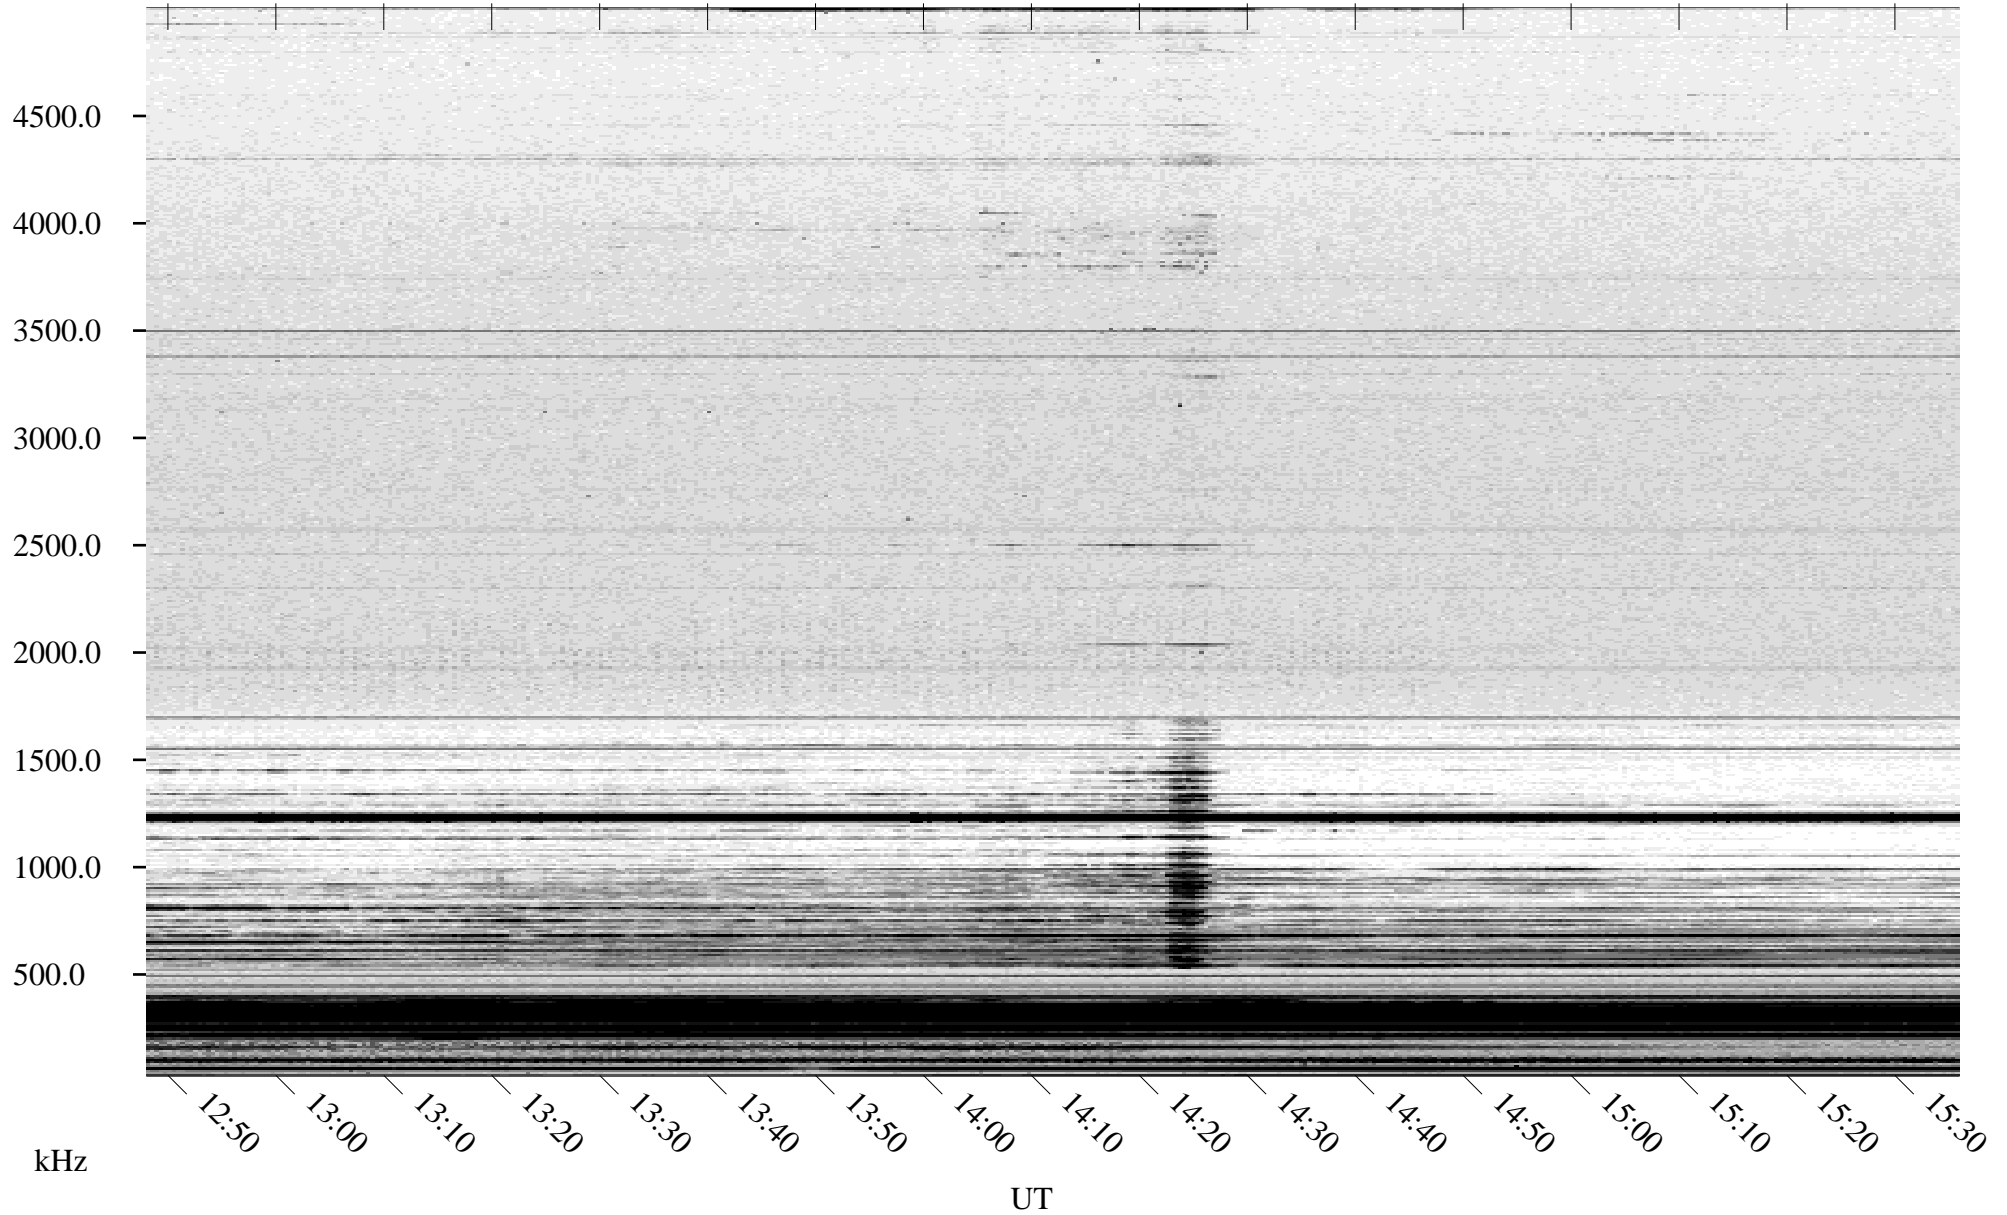

01/08/2005 Churchill, Manitoba

Linear Scale Black = 161 White = 15

ch05008l.r00m max_12

Page 1

01/08/2005 Churchill, Manitoba

Linear Scale Black = 161 White = 15

ch05008l.r00m max_12

Page 2

01/09/2005 Churchill, Manitoba

Linear Scale Black = 161 White = 15

ch05008l.r00m max_12

Page 3

01/09/2005 Churchill, Manitoba

Linear Scale Black = 161 White = 15

ch05008l.r00m max_12

Page 4

01/09/2005 Churchill, Manitoba

Linear Scale Black = 161 White = 15

ch05008l.r00m max_12

Page 5

01/09/2005 Churchill, Manitoba

Linear Scale Black = 161 White = 15

ch05008l.r00m max_12

Page 6

01/09/2005 Churchill, Manitoba

Linear Scale Black = 161 White = 15

ch05008l.r00m max_12

Page 7

01/09/2005 Churchill, Manitoba

Linear Scale Black = 161 White = 15

ch05008l.r00m max_12