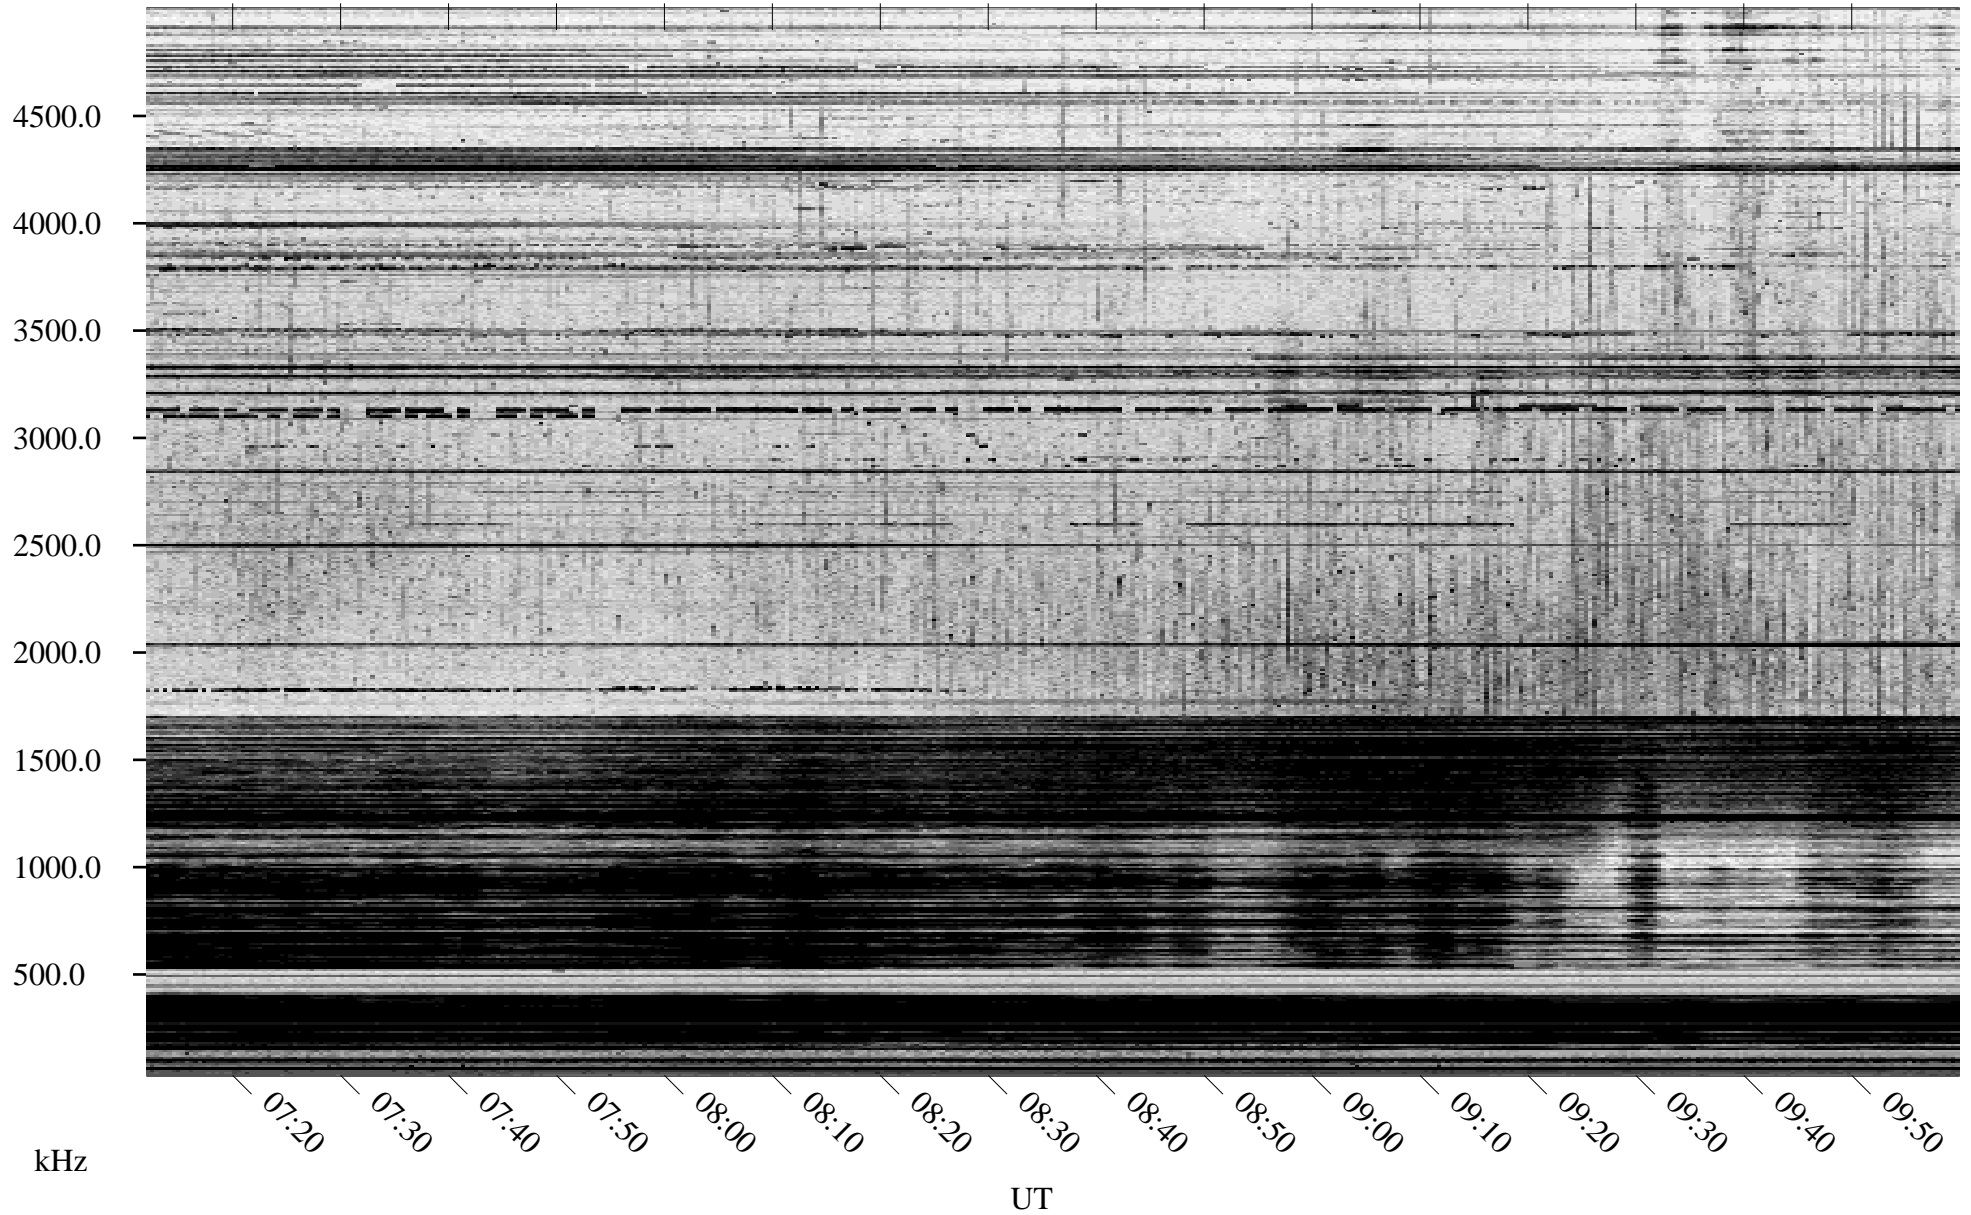

01/08/2005 Churchill, Manitoba

Linear Scale Black = 161 White = 15

ch05008l.r00m max_12

Page 1

01/08/2005 Churchill, Manitoba

Linear Scale Black = 161 White = 15

ch05008l.r00m max_12

Page 2

01/09/2005 Churchill, Manitoba

Linear Scale Black = 161 White = 15

ch05008l.r00m max_12

Page 3

01/09/2005 Churchill, Manitoba

Linear Scale Black = 161 White = 15

ch05008l.r00m max_12

Page 4

01/09/2005 Churchill, Manitoba

Linear Scale Black = 161 White = 15

ch05008l.r00m max_12

Page 5

01/09/2005 Churchill, Manitoba

Linear Scale Black = 161 White = 15

ch05008l.r00m max_12

Page 6

01/09/2005 Churchill, Manitoba

Linear Scale Black = 161 White = 15

ch05008l.r00m max_12

Page 7

01/09/2005 Churchill, Manitoba

Linear Scale Black = 161 White = 15

ch05008l.r00m max_12