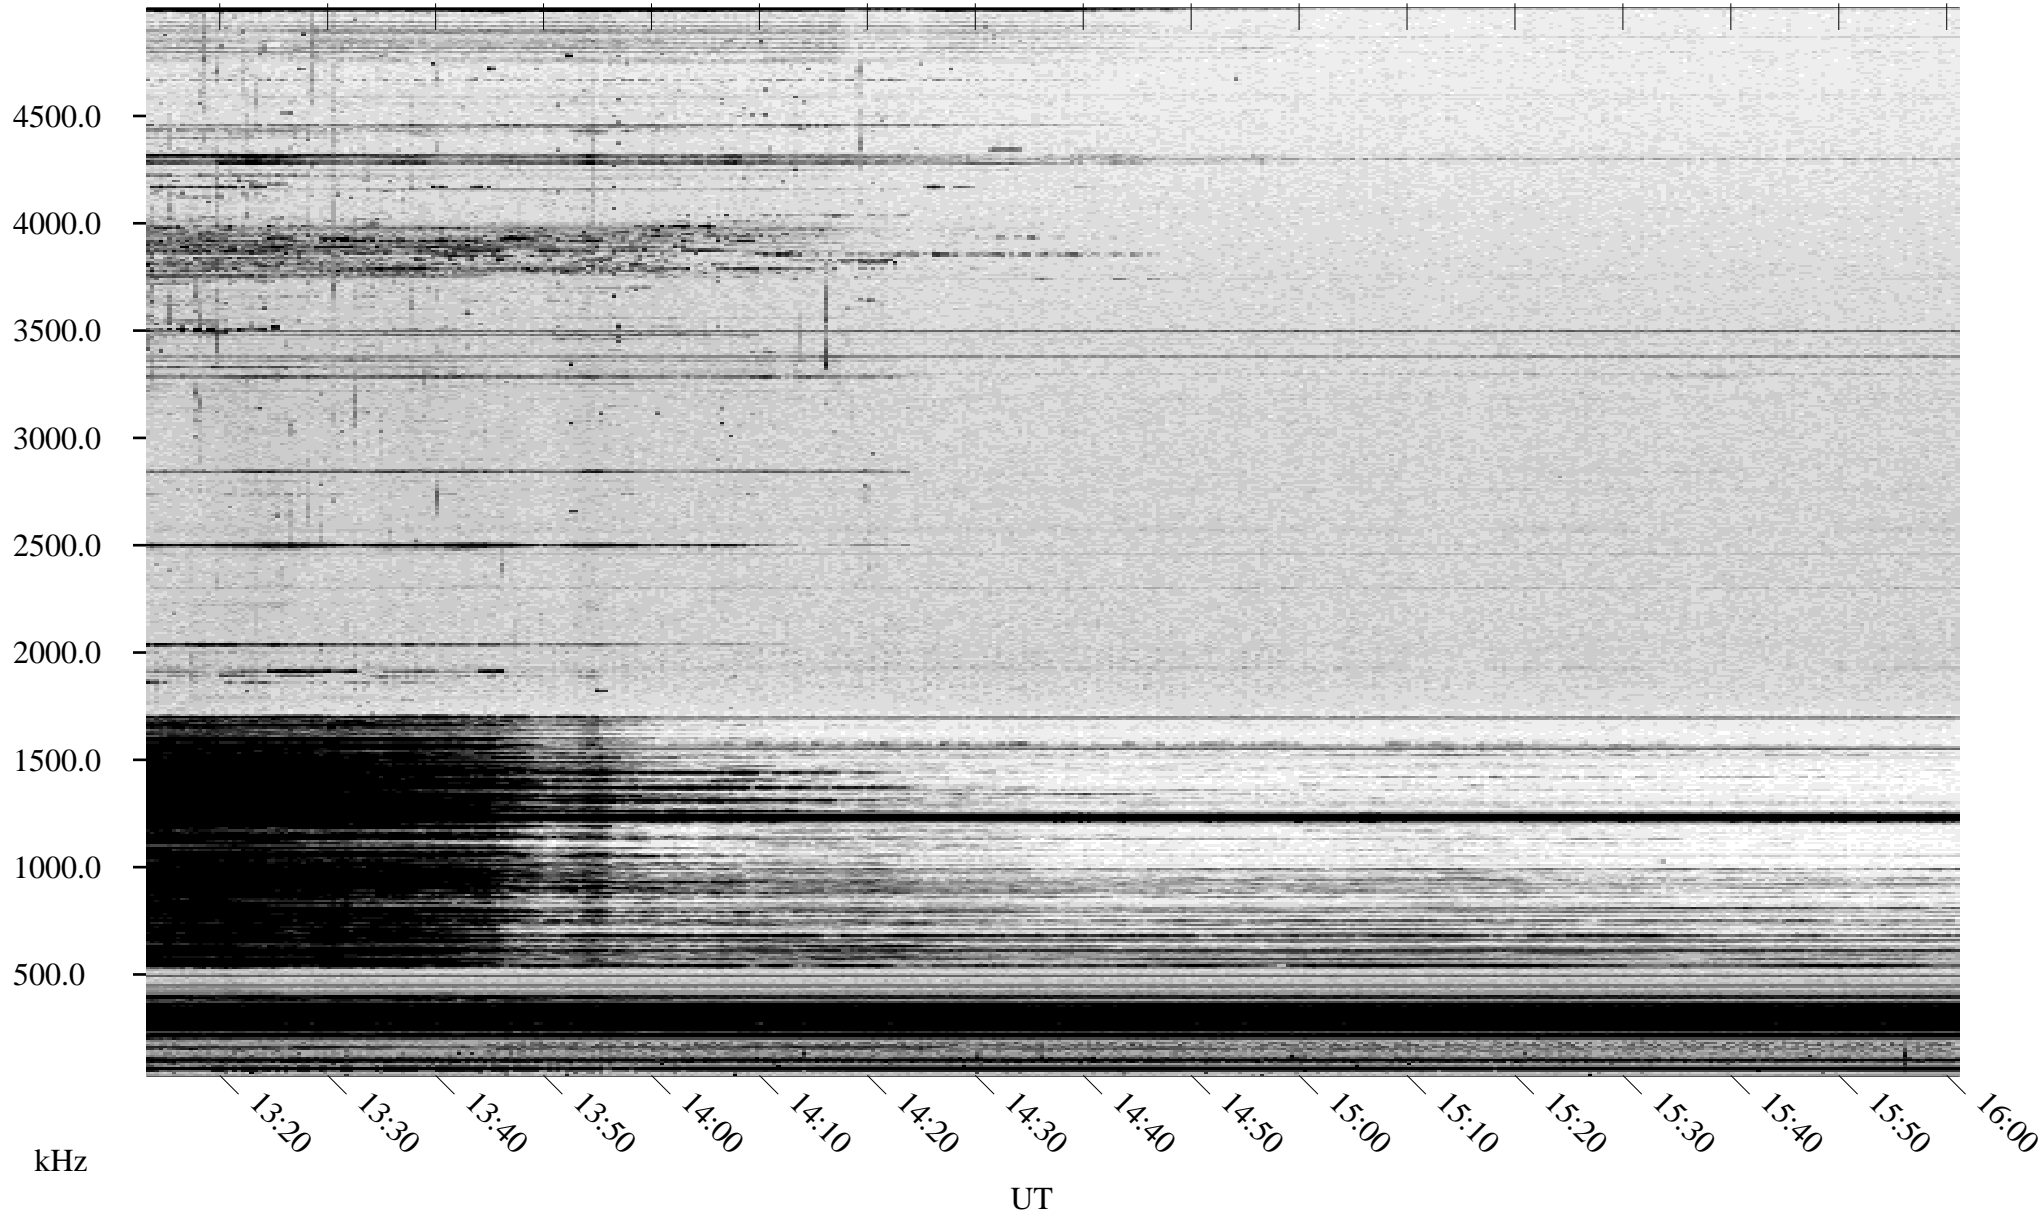

01/12/2005 Churchill, Manitoba

Linear Scale Black = 161 White = 15

ch05012l.r00m max_12

Page 1

01/12/2005 Churchill, Manitoba

Linear Scale Black = 161 White = 15

ch05012l.r00m max_12

Page 2

01/13/2005 Churchill, Manitoba

Linear Scale Black = 161 White = 15

ch05012l.r00m max_12

Page 3

01/13/2005 Churchill, Manitoba

Linear Scale Black = 161 White = 15

ch05012l.r00m max_12

Page 4

01/13/2005 Churchill, Manitoba

Linear Scale Black = 161 White = 15

ch05012l.r00m max_12

Page 5

01/13/2005 Churchill, Manitoba

Linear Scale Black = 161 White = 15

ch05012l.r00m max_12

Page 6

01/13/2005 Churchill, Manitoba

Linear Scale Black = 161 White = 15

ch05012l.r00m max_12

Page 7

01/13/2005 Churchill, Manitoba

Linear Scale Black = 161 White = 15

ch05012l.r00m max_12

Page 8