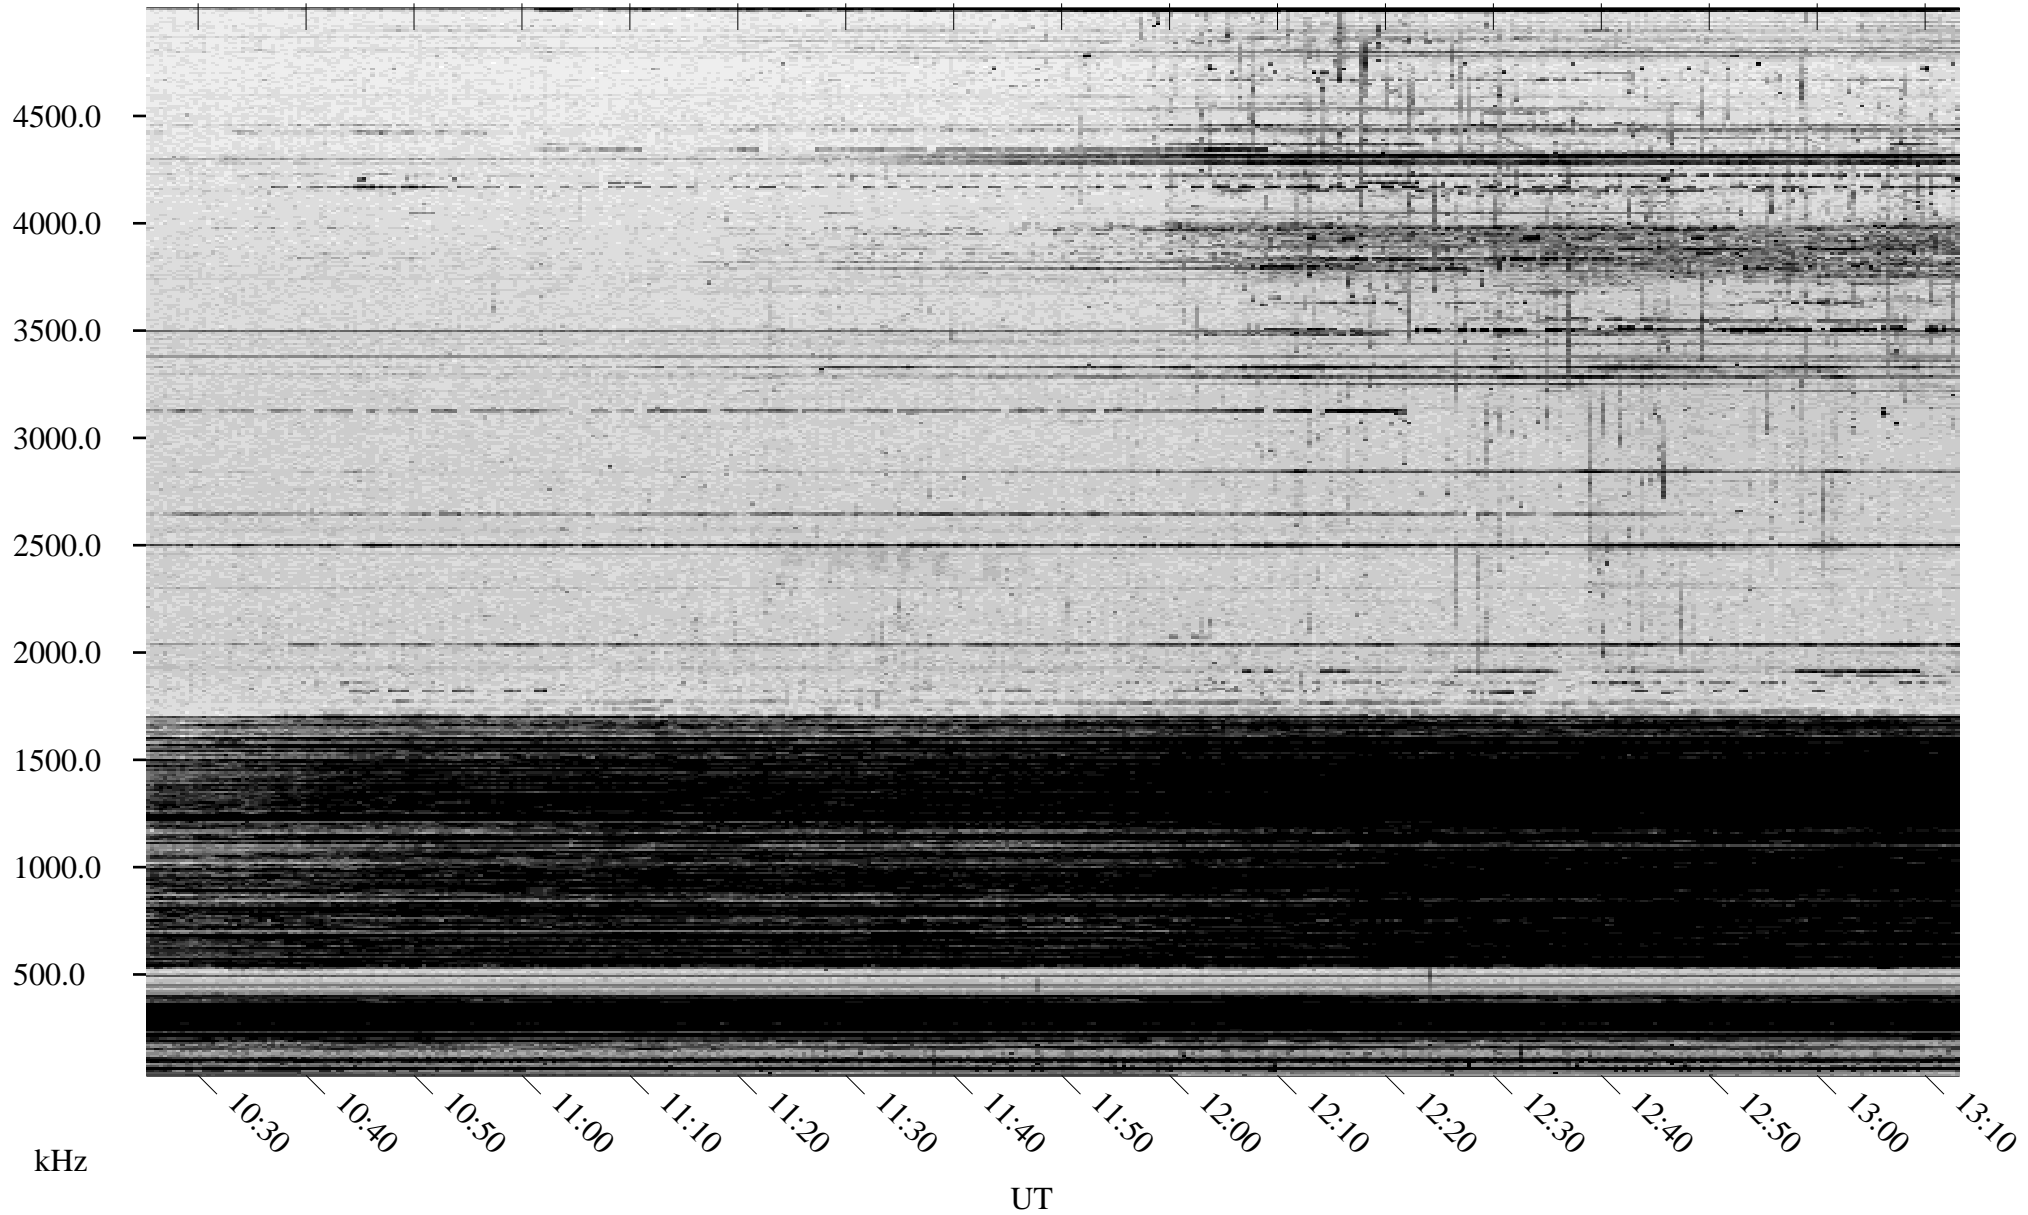

01/12/2005 Churchill, Manitoba

Linear Scale Black = 161 White = 15

ch05012l.r00m max_12

Page 1

01/12/2005 Churchill, Manitoba

Linear Scale Black = 161 White = 15

ch05012l.r00m max_12

Page 2

01/13/2005 Churchill, Manitoba

Linear Scale Black = 161 White = 15

ch05012l.r00m max_12

Page 3

01/13/2005 Churchill, Manitoba

Linear Scale Black = 161 White = 15

ch05012l.r00m max_12

Page 4

01/13/2005 Churchill, Manitoba

Linear Scale Black = 161 White = 15

ch05012l.r00m max_12

Page 5

01/13/2005 Churchill, Manitoba

Linear Scale Black = 161 White = 15

ch05012l.r00m max_12

Page 6

01/13/2005 Churchill, Manitoba

Linear Scale Black = 161 White = 15

ch05012l.r00m max_12

Page 7

01/13/2005 Churchill, Manitoba

Linear Scale Black = 161 White = 15

ch05012l.r00m max_12

Page 8