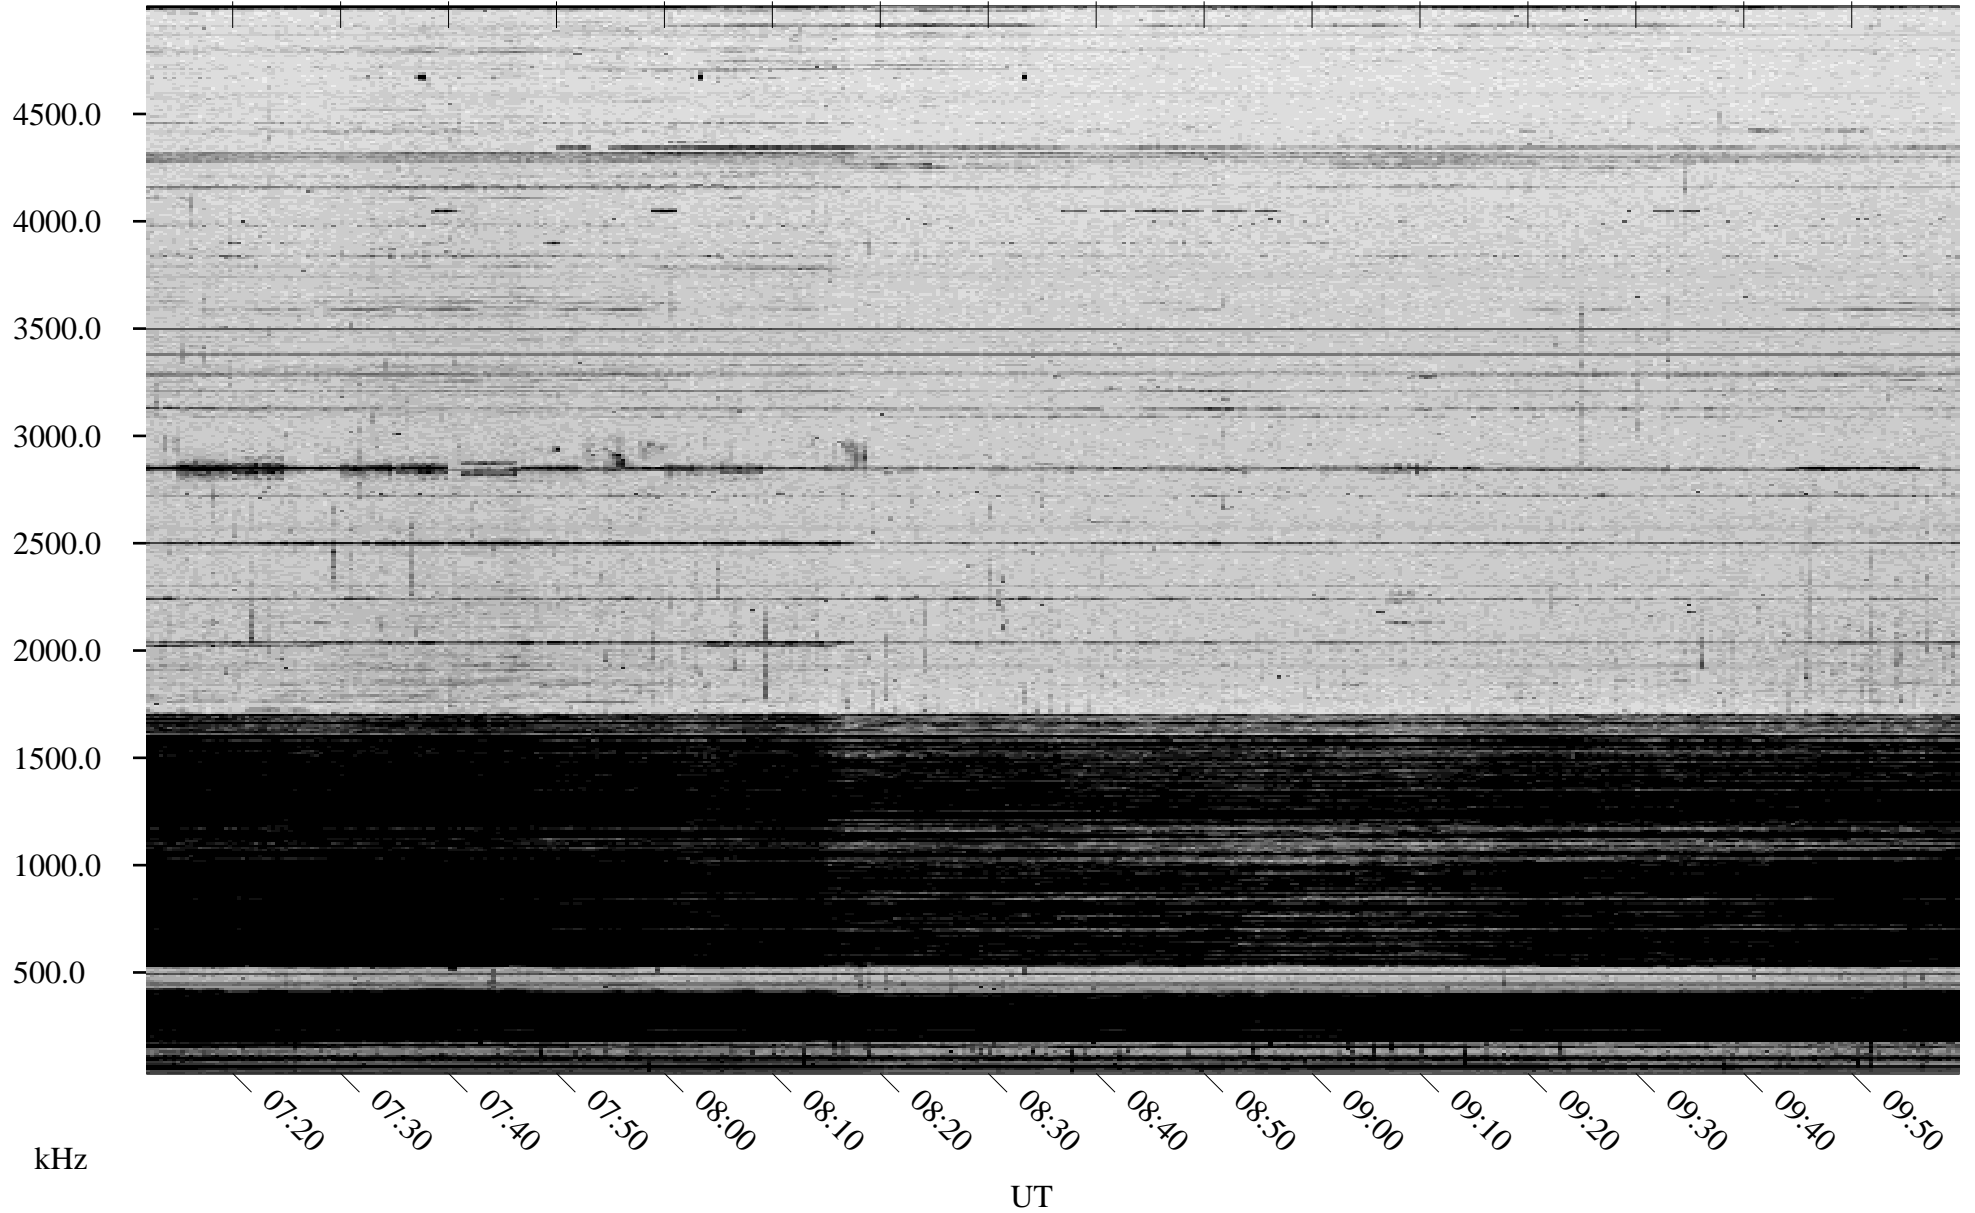

01/13/2005 Churchill, Manitoba

Linear Scale Black = 161 White = 15

ch05013l.r00m max_12

Page 1

01/13/2005 Churchill, Manitoba

Linear Scale Black = 161 White = 15

ch05013l.r00m max_12

Page 2

01/14/2005 Churchill, Manitoba

Linear Scale Black = 161 White = 15

ch05013l.r00m max_12

Page 3

01/14/2005 Churchill, Manitoba

Linear Scale Black = 161 White = 15

ch05013l.r00m max_12

Page 4

01/14/2005 Churchill, Manitoba

Linear Scale Black = 161 White = 15

ch05013l.r00m max_12

Page 5

01/14/2005 Churchill, Manitoba

Linear Scale Black = 161 White = 15

ch05013l.r00m max_12

Page 6

01/14/2005 Churchill, Manitoba

Linear Scale Black = 161 White = 15

ch05013l.r00m max_12

Page 7

01/14/2005 Churchill, Manitoba

Linear Scale Black = 161 White = 15

ch05013l.r00m max_12