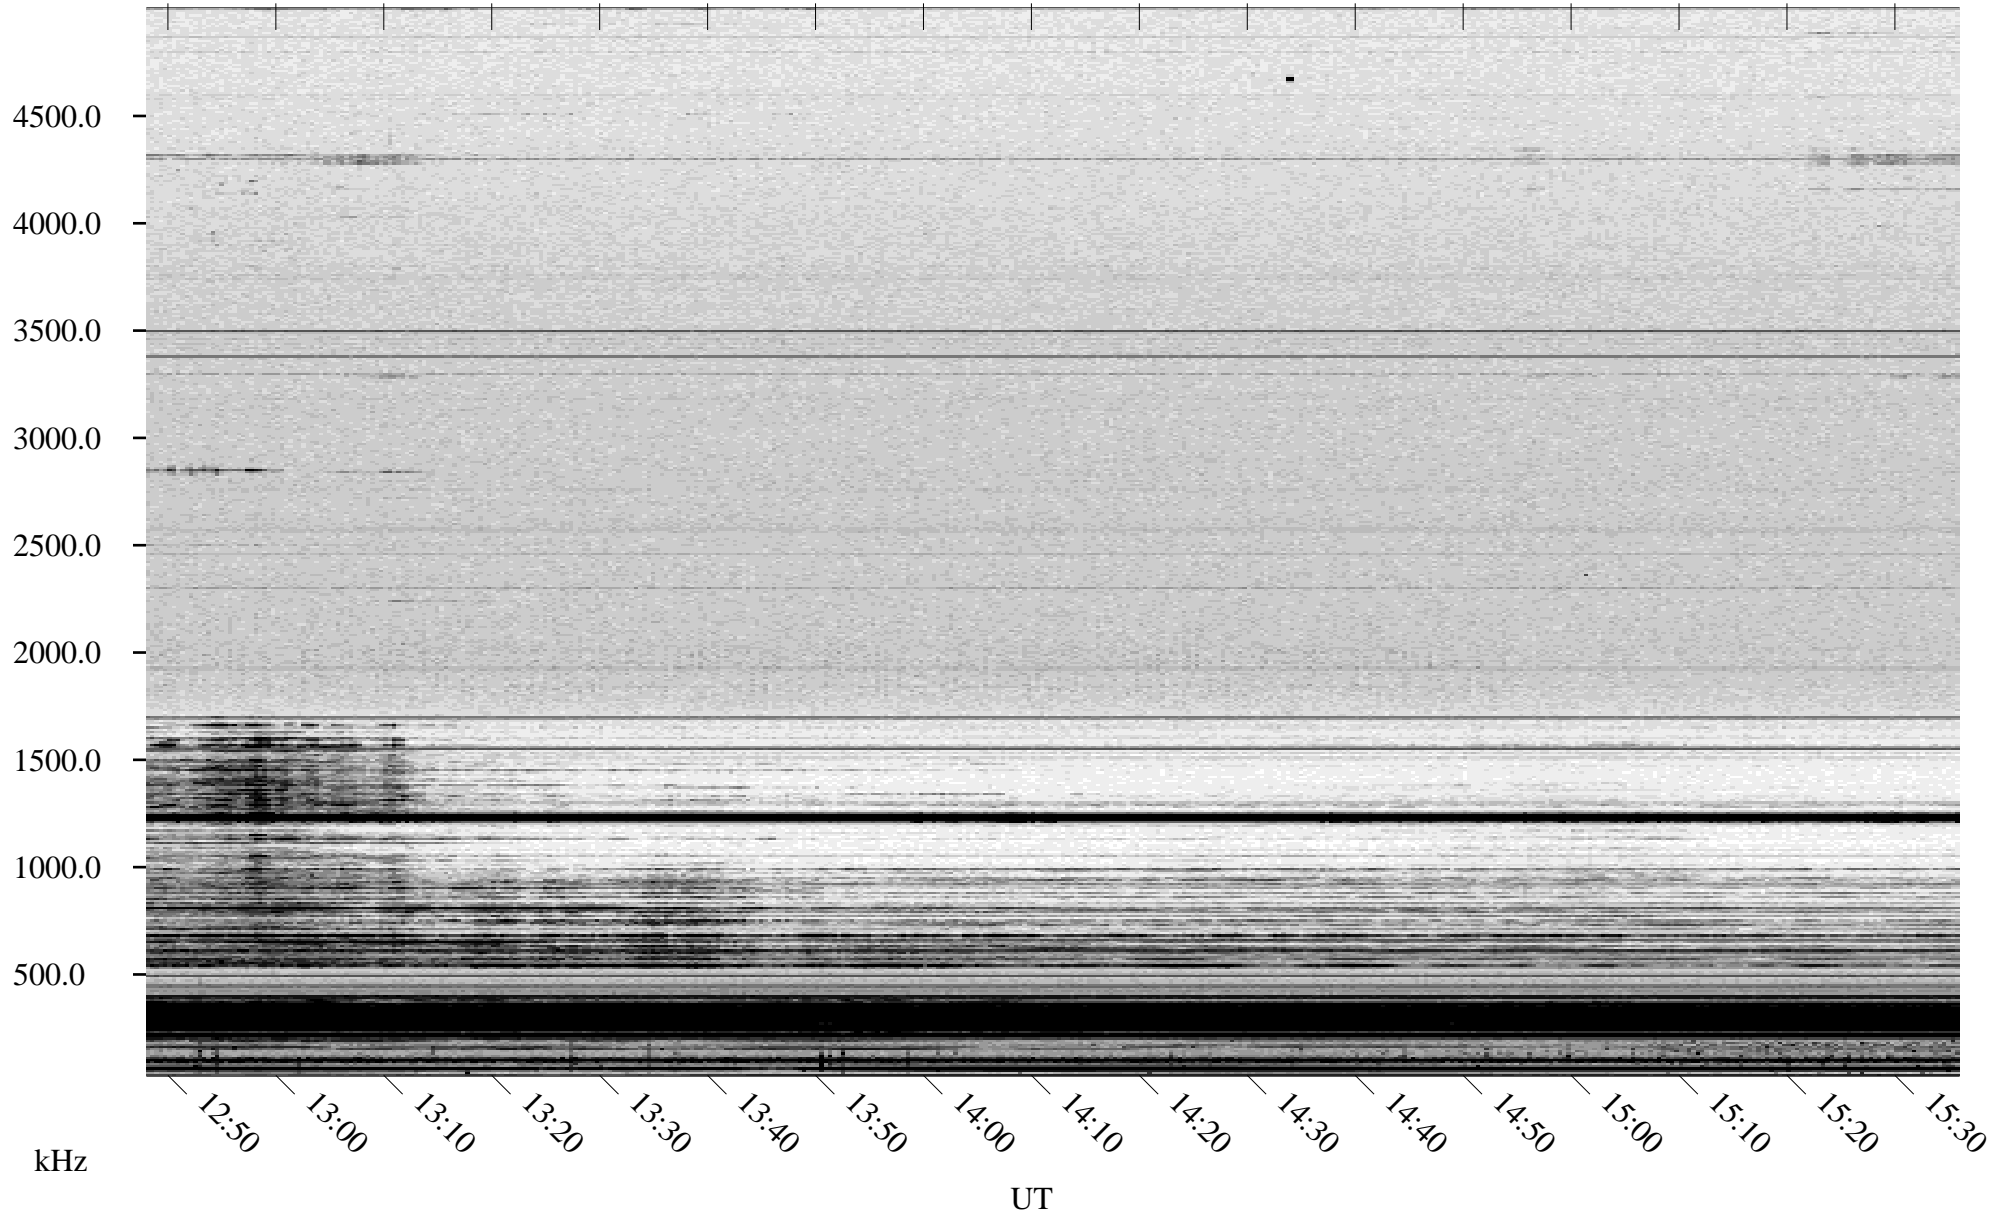

01/13/2005 Churchill, Manitoba

Linear Scale Black = 161 White = 15

ch05013l.r00m max_12

Page 1

01/13/2005 Churchill, Manitoba

Linear Scale Black = 161 White = 15

ch05013l.r00m max_12

Page 2

01/14/2005 Churchill, Manitoba

Linear Scale Black = 161 White = 15

ch05013l.r00m max_12

Page 3

01/14/2005 Churchill, Manitoba

Linear Scale Black = 161 White = 15

ch05013l.r00m max_12

Page 4

01/14/2005 Churchill, Manitoba

Linear Scale Black = 161 White = 15

ch05013l.r00m max_12

Page 5

01/14/2005 Churchill, Manitoba

Linear Scale Black = 161 White = 15

ch05013l.r00m max_12

Page 6

01/14/2005 Churchill, Manitoba

Linear Scale Black = 161 White = 15

ch05013l.r00m max_12

Page 7

01/14/2005 Churchill, Manitoba

Linear Scale Black = 161 White = 15

ch05013l.r00m max_12