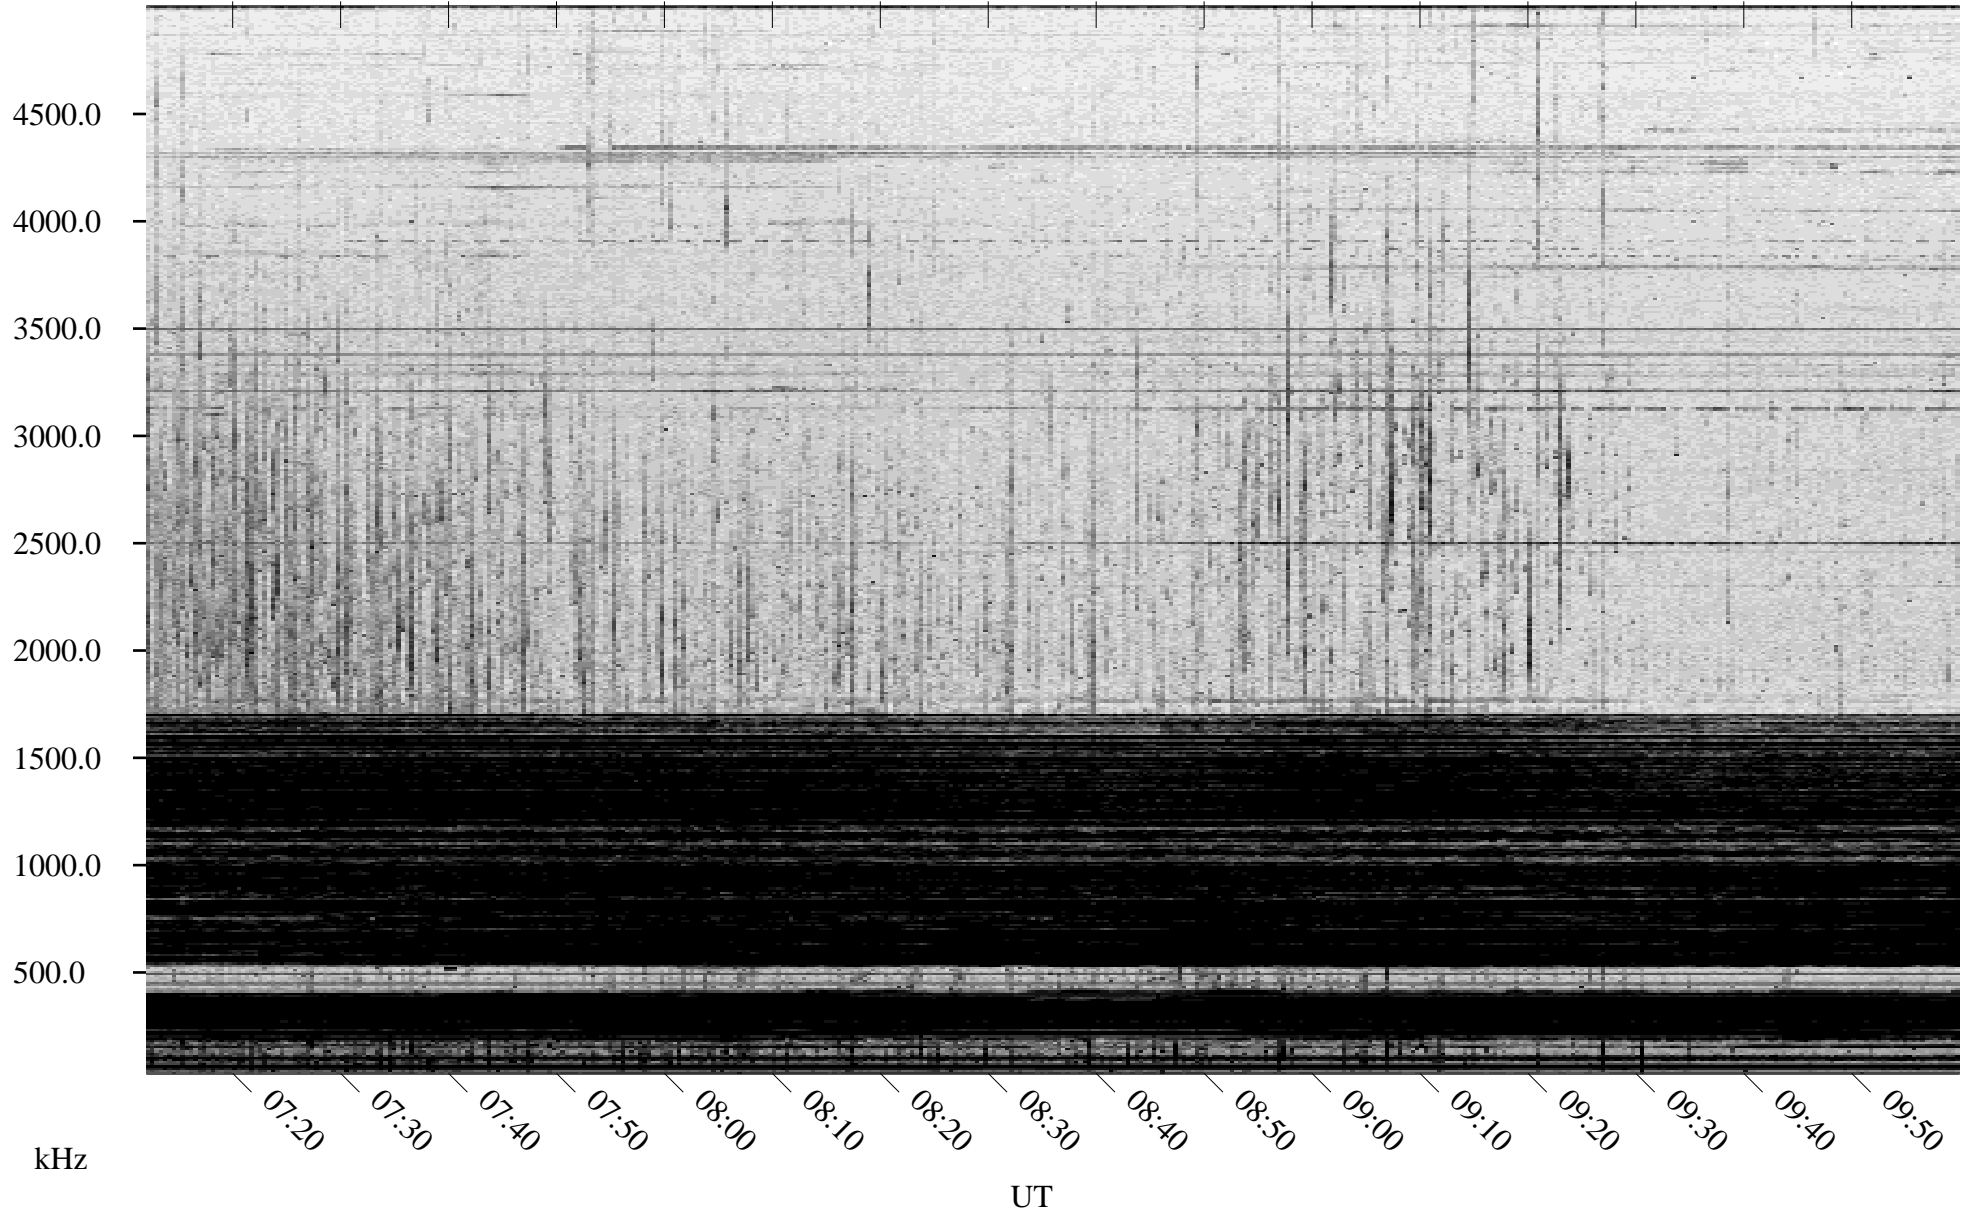

01/14/2005 Churchill, Manitoba

Linear Scale Black = 161 White = 15

ch05014l.r00m max_12

Page 1

01/14/2005 Churchill, Manitoba

Linear Scale Black = 161 White = 15

ch05014l.r00m max_12

Page 2

01/15/2005 Churchill, Manitoba

Linear Scale Black = 161 White = 15

ch05014l.r00m max_12

Page 3

01/15/2005 Churchill, Manitoba

Linear Scale Black = 161 White = 15

ch05014l.r00m max_12

Page 4

01/15/2005 Churchill, Manitoba

Linear Scale Black = 161 White = 15

ch05014l.r00m max_12

Page 5

01/15/2005 Churchill, Manitoba

Linear Scale Black = 161 White = 15

ch05014l.r00m max_12

Page 6

01/15/2005 Churchill, Manitoba

Linear Scale Black = 161 White = 15

ch05014l.r00m max_12

Page 7

01/15/2005 Churchill, Manitoba

Linear Scale Black = 161 White = 15

ch05014l.r00m max_12

Page 8