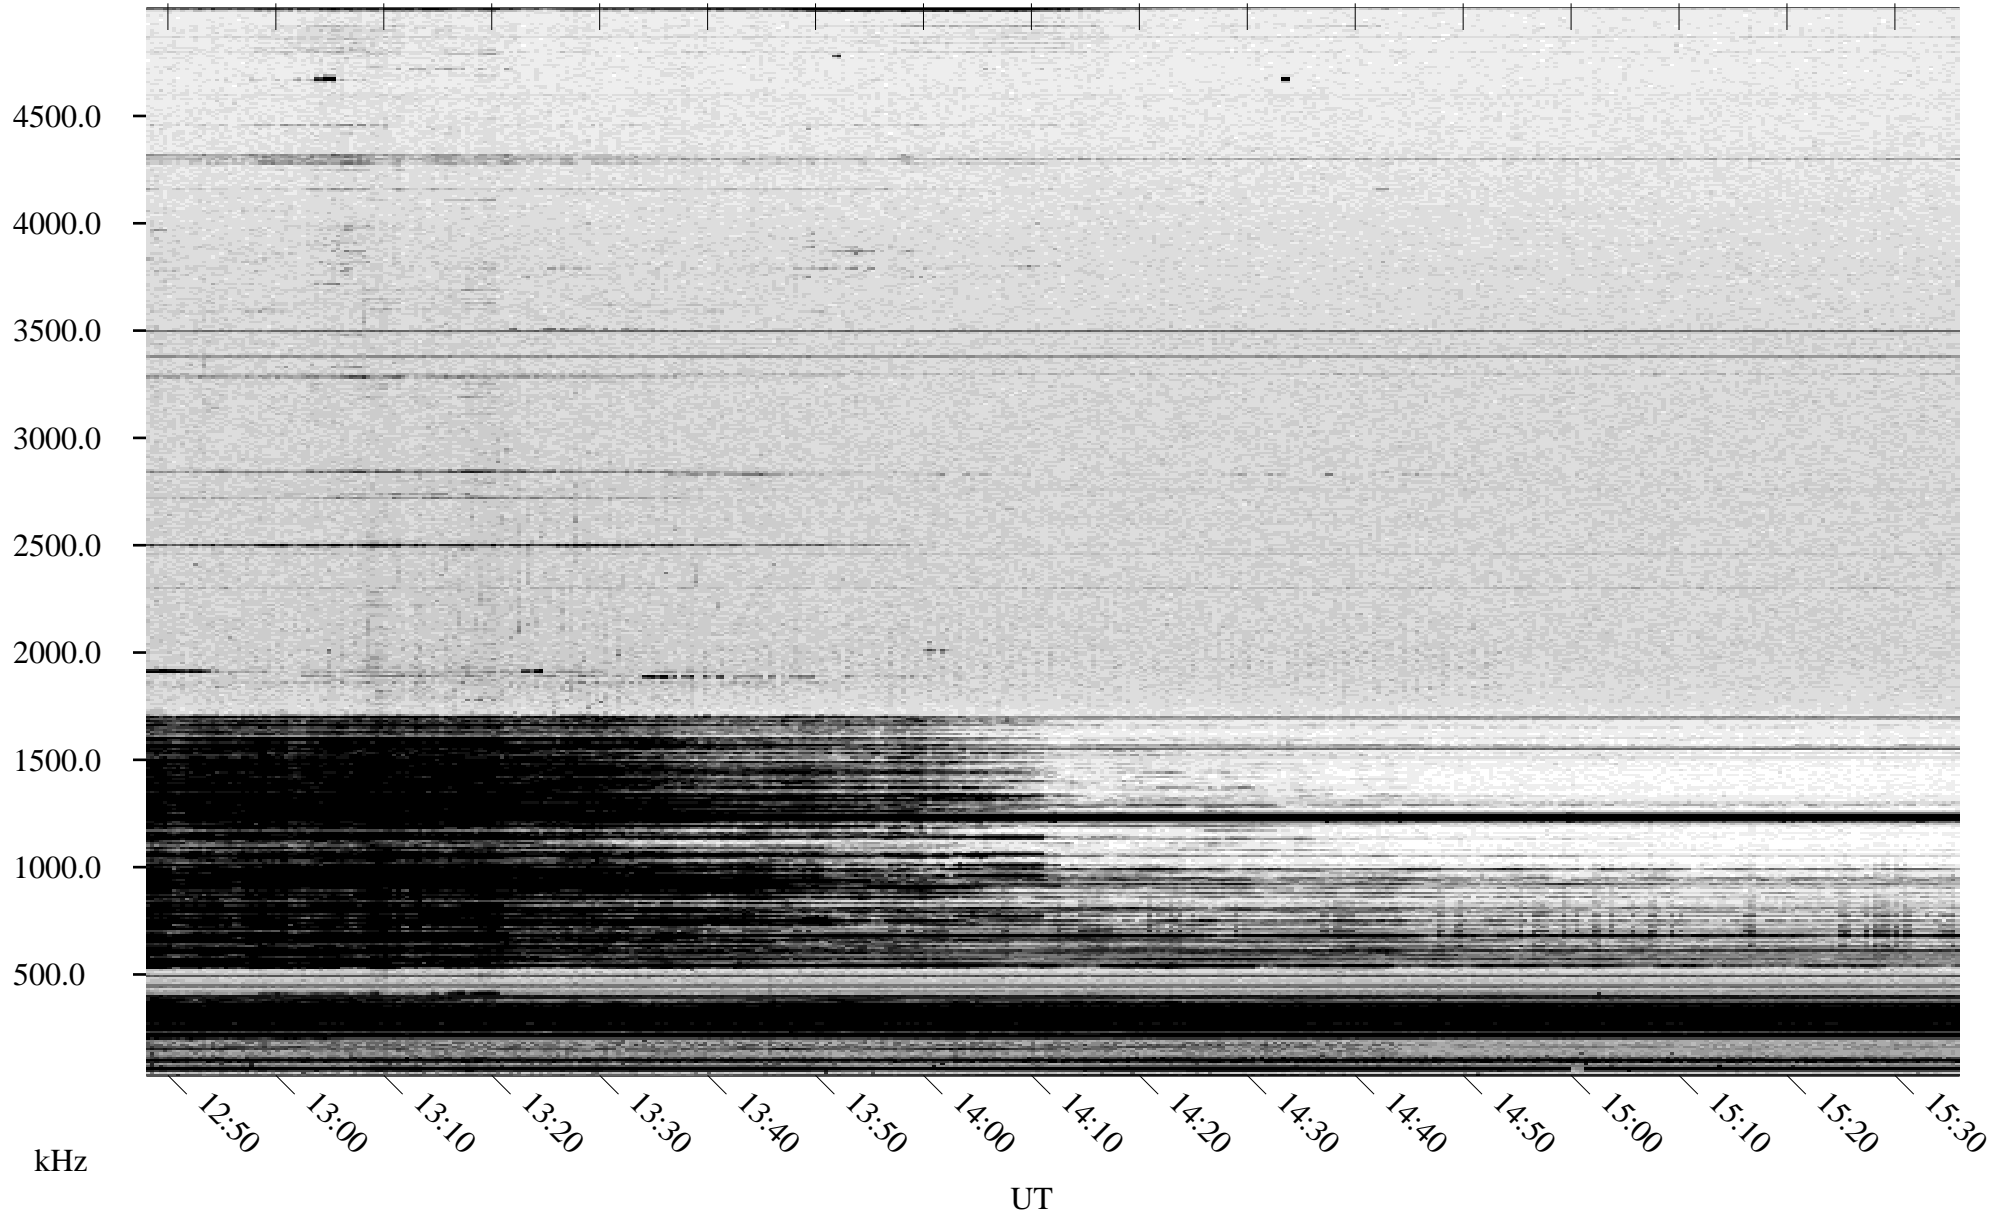

01/14/2005 Churchill, Manitoba

Linear Scale Black = 161 White = 15

ch05014l.r00m max_12

Page 1

01/14/2005 Churchill, Manitoba

Linear Scale Black = 161 White = 15

ch05014l.r00m max_12

Page 2

01/15/2005 Churchill, Manitoba

Linear Scale Black = 161 White = 15

ch05014l.r00m max_12

Page 3

01/15/2005 Churchill, Manitoba

Linear Scale Black = 161 White = 15

ch05014l.r00m max_12

Page 4

01/15/2005 Churchill, Manitoba

Linear Scale Black = 161 White = 15

ch05014l.r00m max_12

Page 5

01/15/2005 Churchill, Manitoba

Linear Scale Black = 161 White = 15

ch05014l.r00m max_12

Page 6

01/15/2005 Churchill, Manitoba

Linear Scale Black = 161 White = 15

ch05014l.r00m max_12

Page 7

01/15/2005 Churchill, Manitoba

Linear Scale Black = 161 White = 15

ch05014l.r00m max_12

Page 8