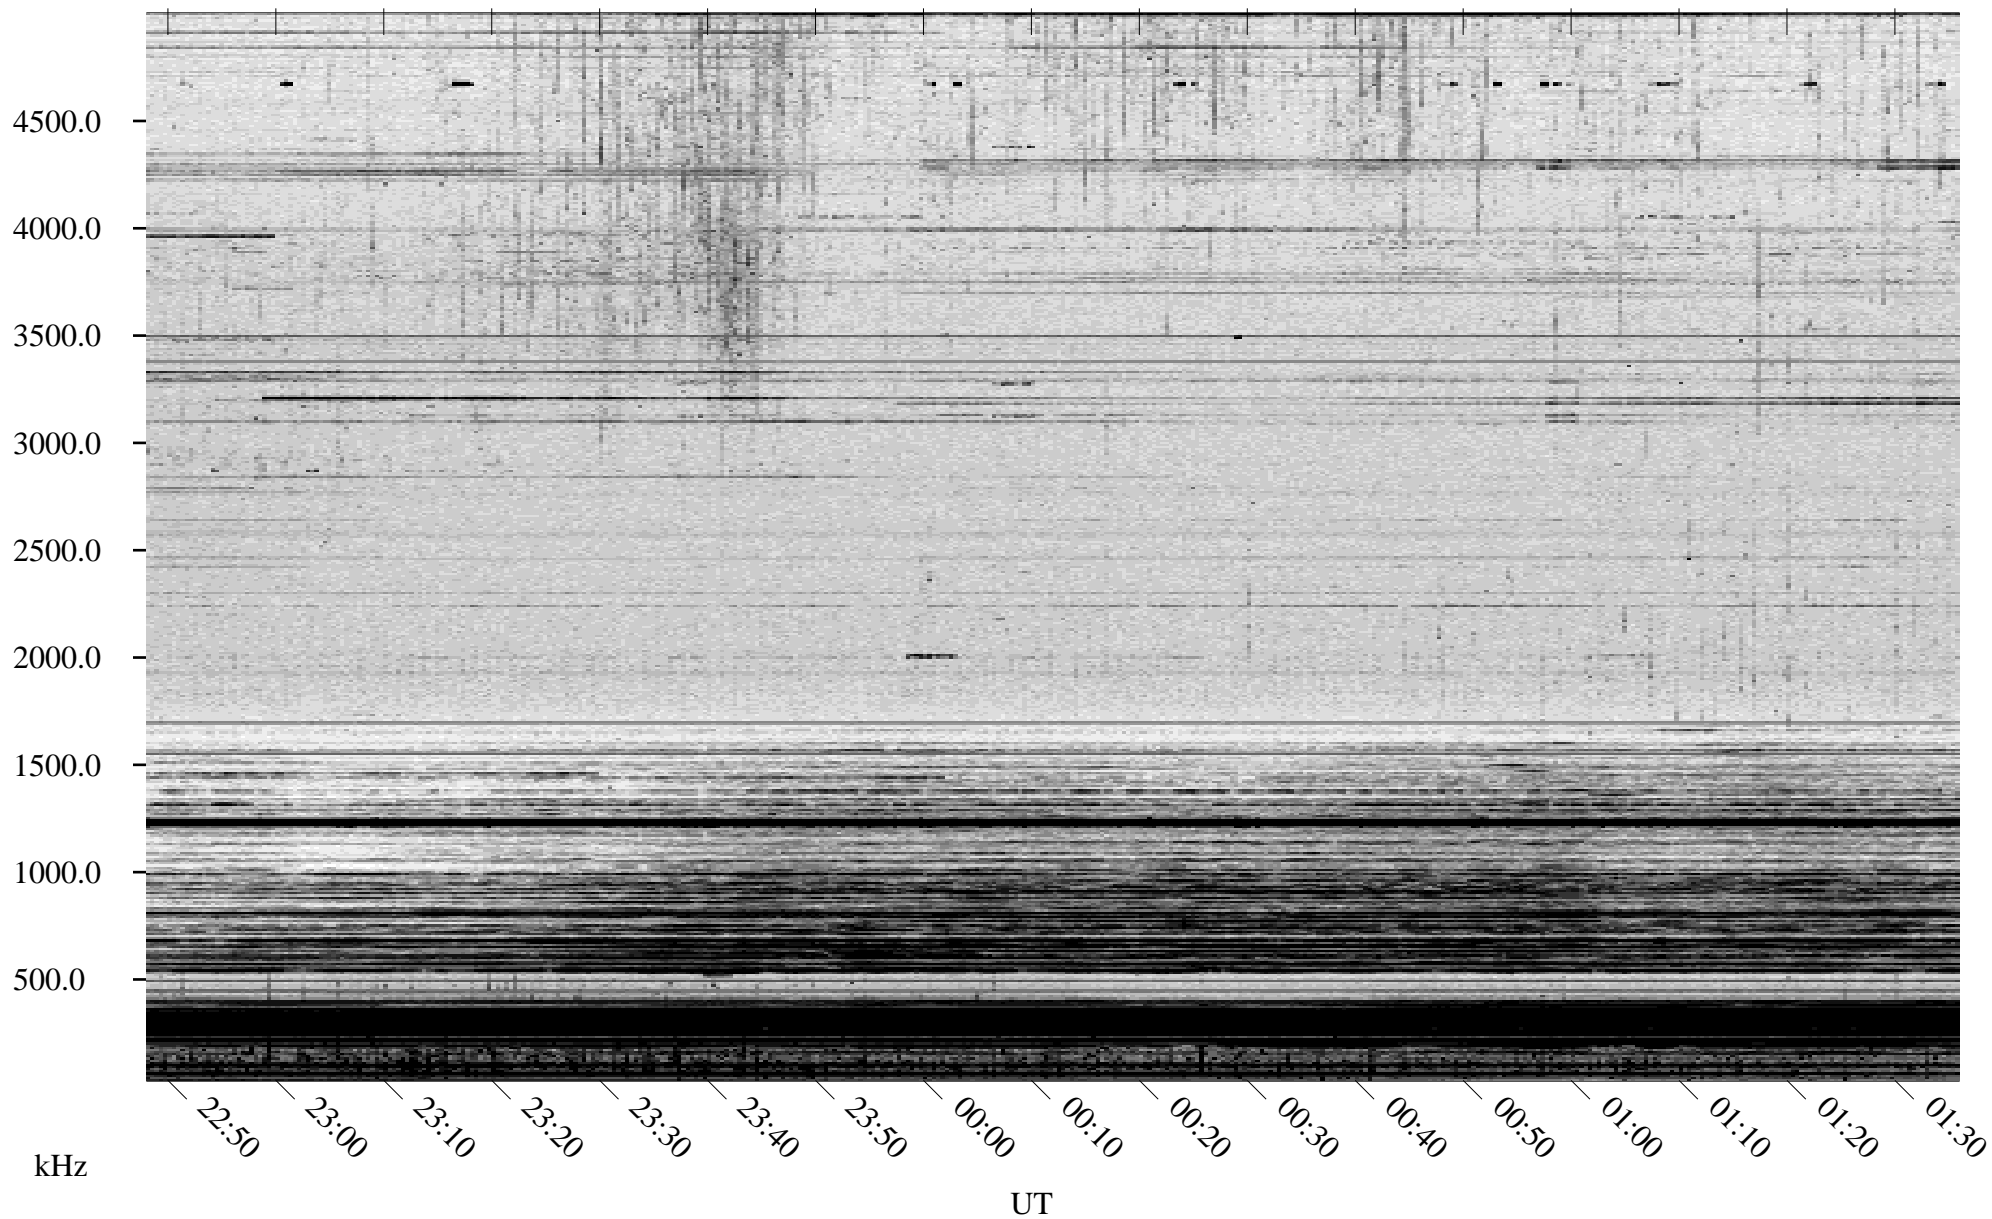

01/14/2005 Churchill, Manitoba

Linear Scale Black = 161 White = 15

ch05014l.r00m max_12

Page 1

01/14/2005 Churchill, Manitoba

Linear Scale Black = 161 White = 15

ch05014l.r00m max_12

Page 2

01/15/2005 Churchill, Manitoba

Linear Scale Black = 161 White = 15

ch05014l.r00m max_12

Page 3

01/15/2005 Churchill, Manitoba

Linear Scale Black = 161 White = 15

ch05014l.r00m max_12

Page 4

01/15/2005 Churchill, Manitoba

Linear Scale Black = 161 White = 15

ch05014l.r00m max_12

Page 5

01/15/2005 Churchill, Manitoba

Linear Scale Black = 161 White = 15

ch05014l.r00m max_12

Page 6

01/15/2005 Churchill, Manitoba

Linear Scale Black = 161 White = 15

ch05014l.r00m max_12

Page 7

01/15/2005 Churchill, Manitoba

Linear Scale Black = 161 White = 15

ch05014l.r00m max_12

Page 8