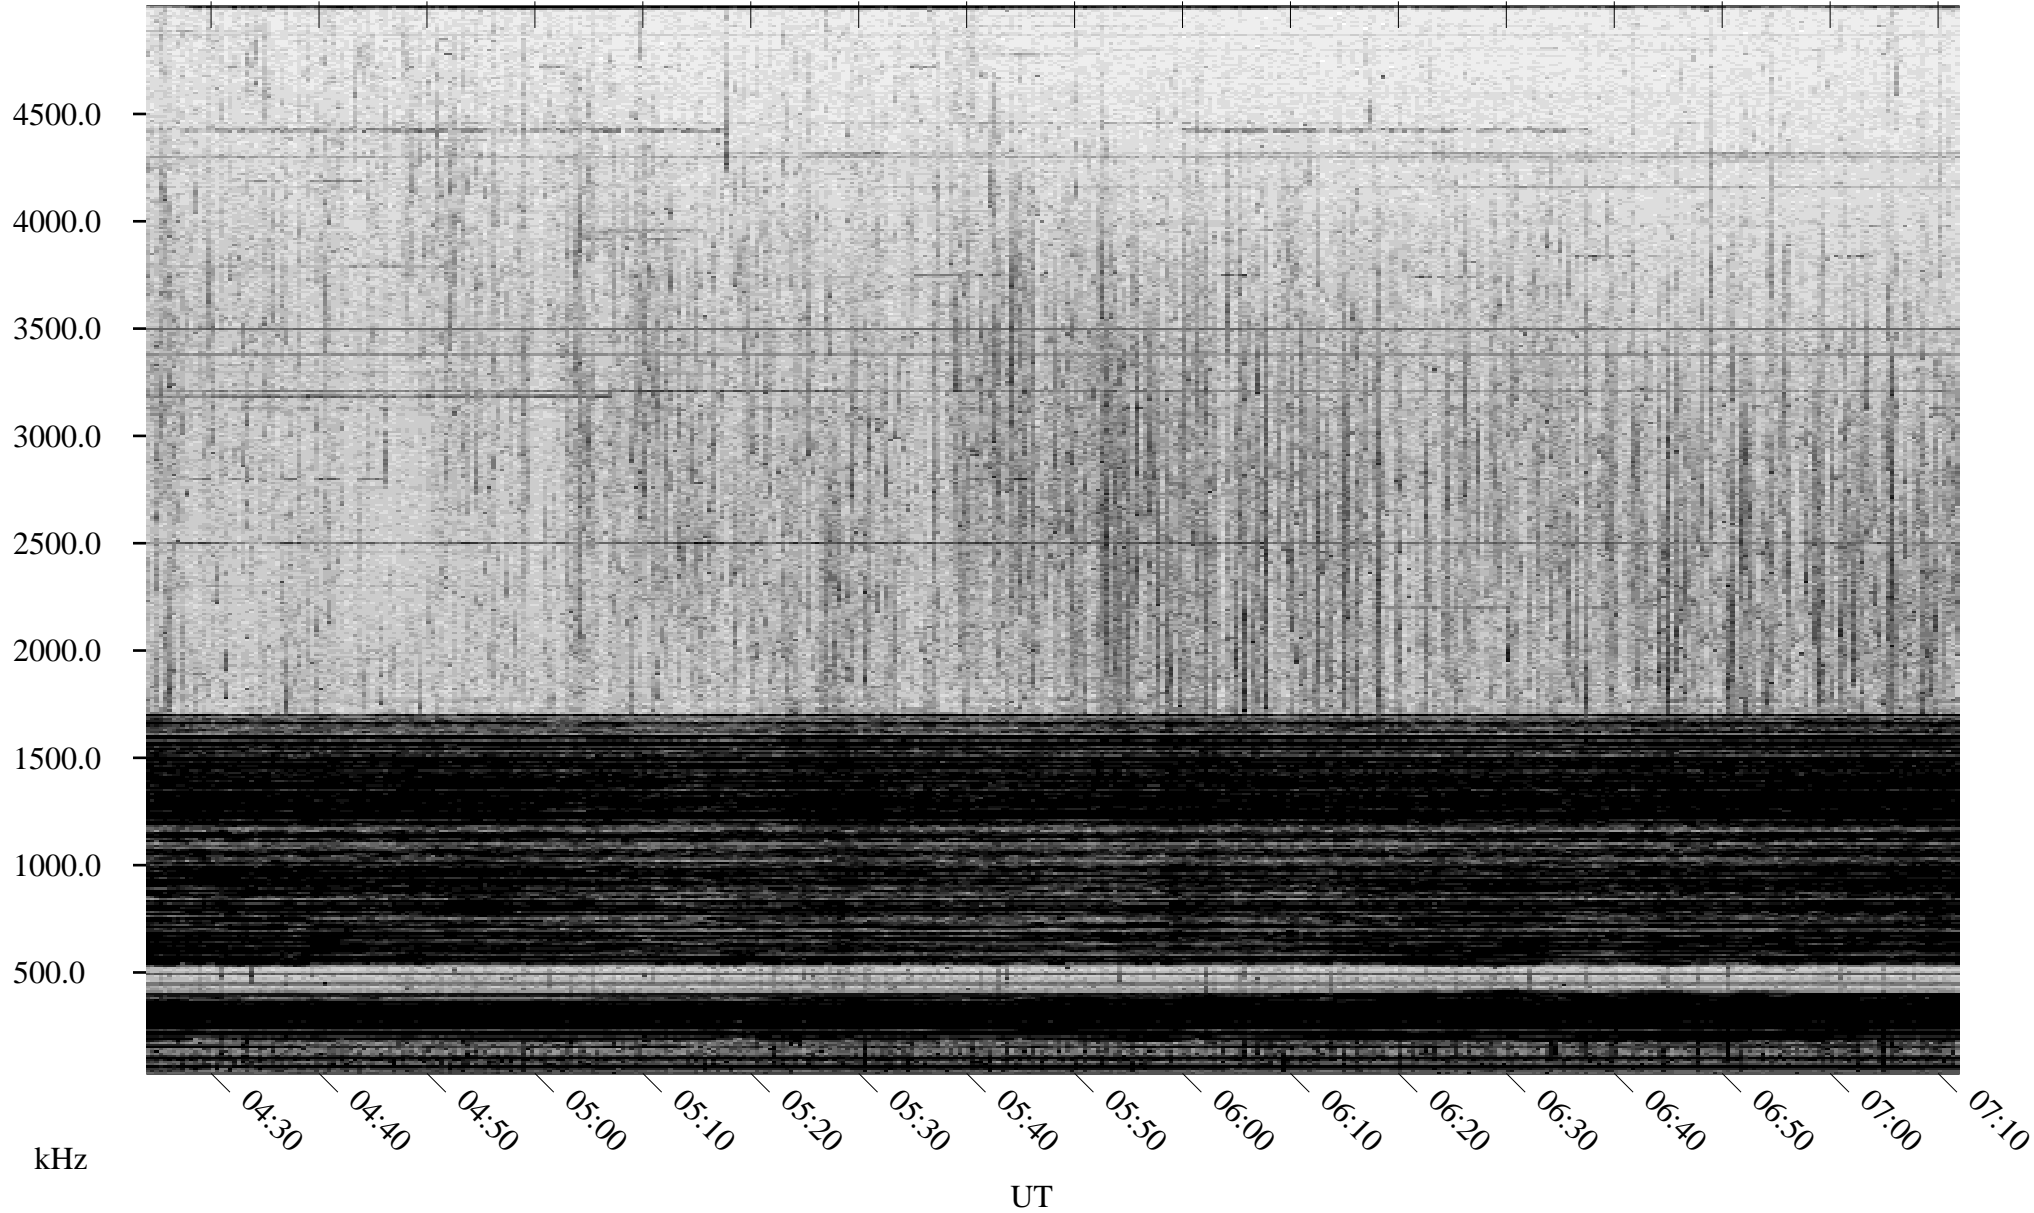

01/14/2005 Churchill, Manitoba

Linear Scale Black = 161 White = 15

ch05014l.r00m max_12

Page 1

01/14/2005 Churchill, Manitoba

Linear Scale Black = 161 White = 15

ch05014l.r00m max_12

Page 2

01/15/2005 Churchill, Manitoba

Linear Scale Black = 161 White = 15

ch05014l.r00m max_12

Page 3

01/15/2005 Churchill, Manitoba

Linear Scale Black = 161 White = 15

ch05014l.r00m max_12

Page 4

01/15/2005 Churchill, Manitoba

Linear Scale Black = 161 White = 15

ch05014l.r00m max_12

Page 5

01/15/2005 Churchill, Manitoba

Linear Scale Black = 161 White = 15

ch05014l.r00m max_12

Page 6

01/15/2005 Churchill, Manitoba

Linear Scale Black = 161 White = 15

ch05014l.r00m max_12

Page 7

01/15/2005 Churchill, Manitoba

Linear Scale Black = 161 White = 15

ch05014l.r00m max_12

Page 8