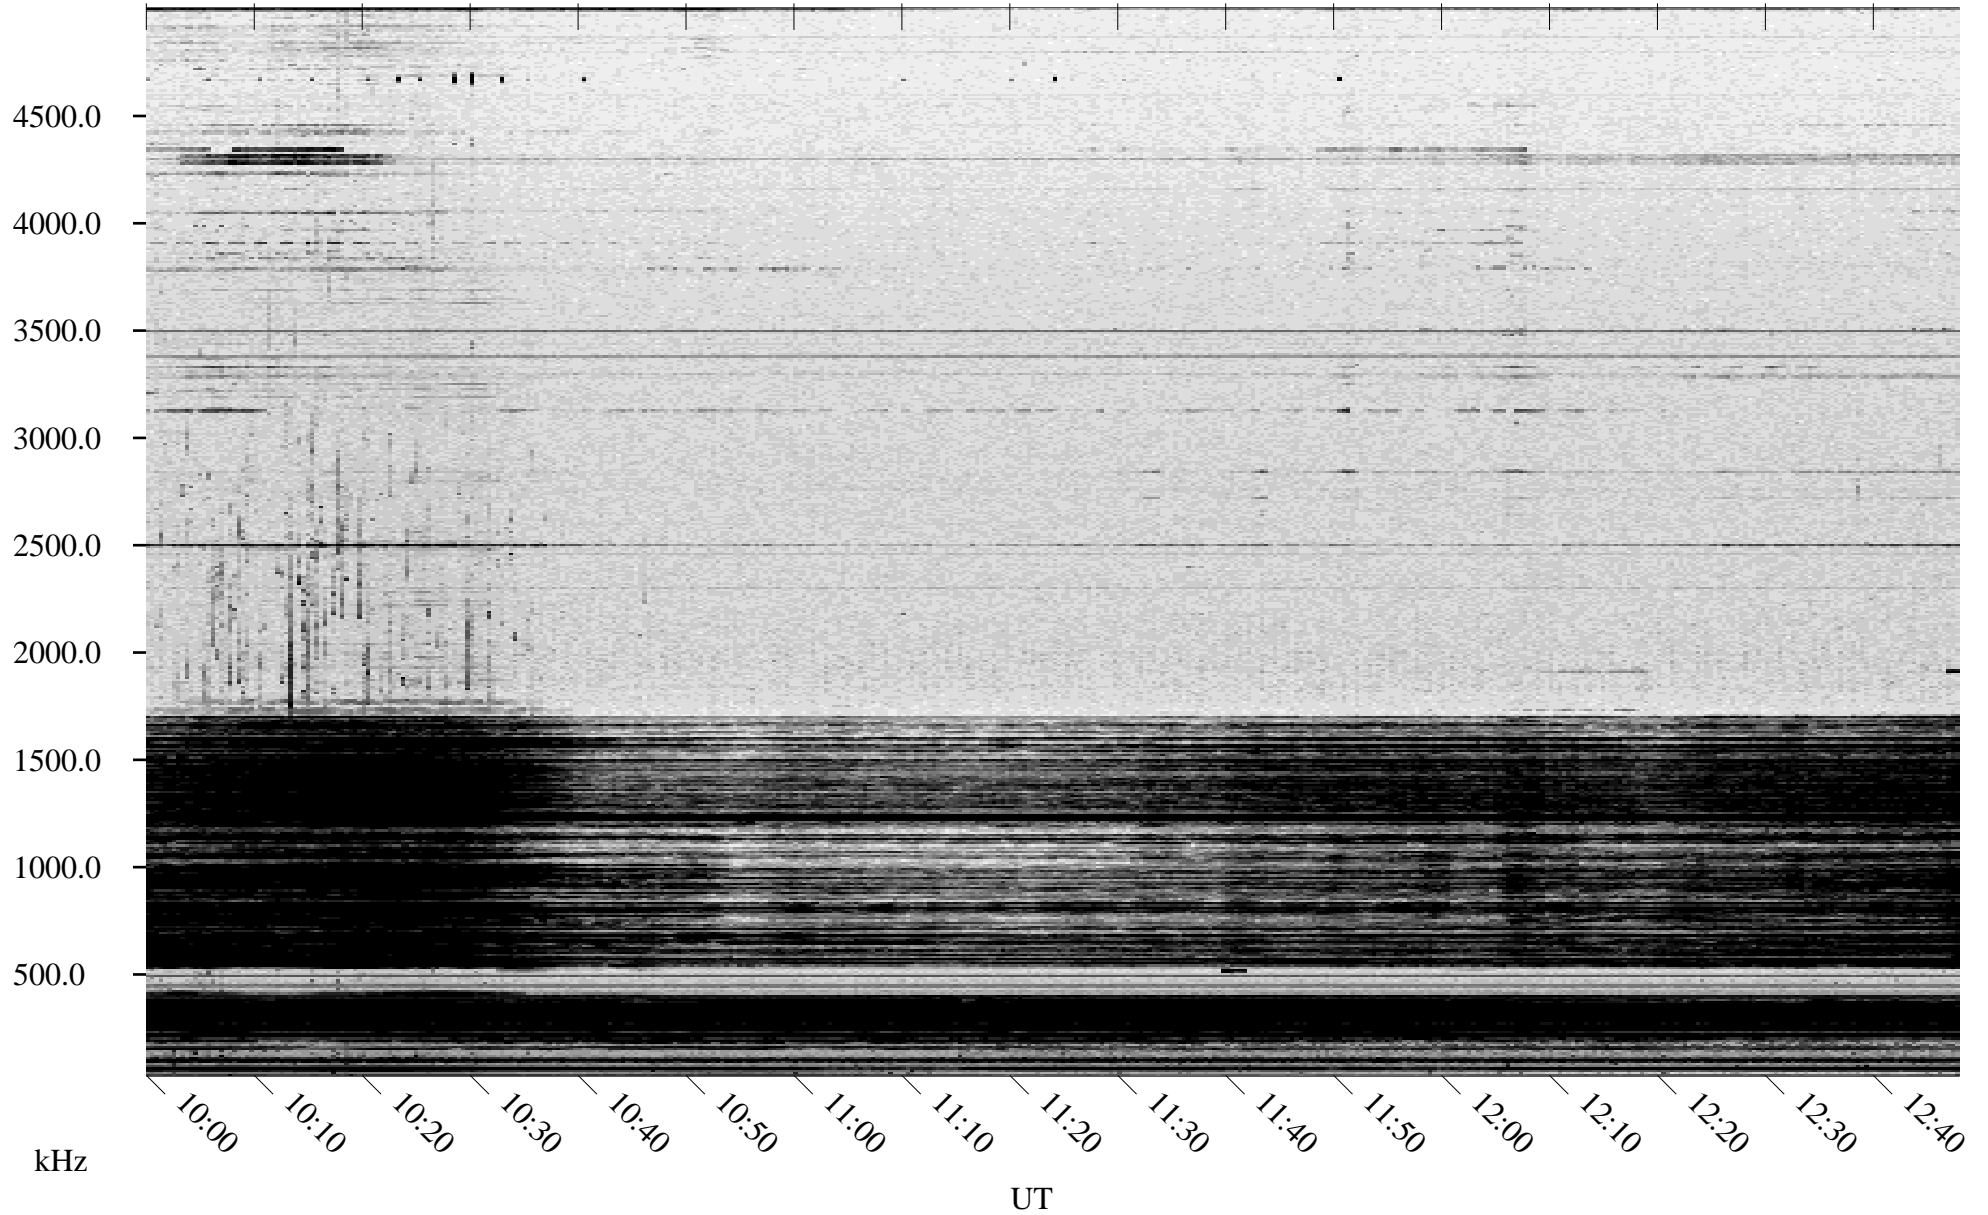

01/14/2005 Churchill, Manitoba

Linear Scale Black = 161 White = 15

ch05014l.r00m max_12

Page 1

01/14/2005 Churchill, Manitoba

Linear Scale Black = 161 White = 15

ch05014l.r00m max_12

Page 2

01/15/2005 Churchill, Manitoba

Linear Scale Black = 161 White = 15

ch05014l.r00m max_12

Page 3

01/15/2005 Churchill, Manitoba

Linear Scale Black = 161 White = 15

ch05014l.r00m max_12

Page 4

01/15/2005 Churchill, Manitoba

Linear Scale Black = 161 White = 15

ch05014l.r00m max_12

Page 5

01/15/2005 Churchill, Manitoba

Linear Scale Black = 161 White = 15

ch05014l.r00m max_12

Page 6

01/15/2005 Churchill, Manitoba

Linear Scale Black = 161 White = 15

ch05014l.r00m max_12

Page 7

01/15/2005 Churchill, Manitoba

Linear Scale Black = 161 White = 15

ch05014l.r00m max_12

Page 8