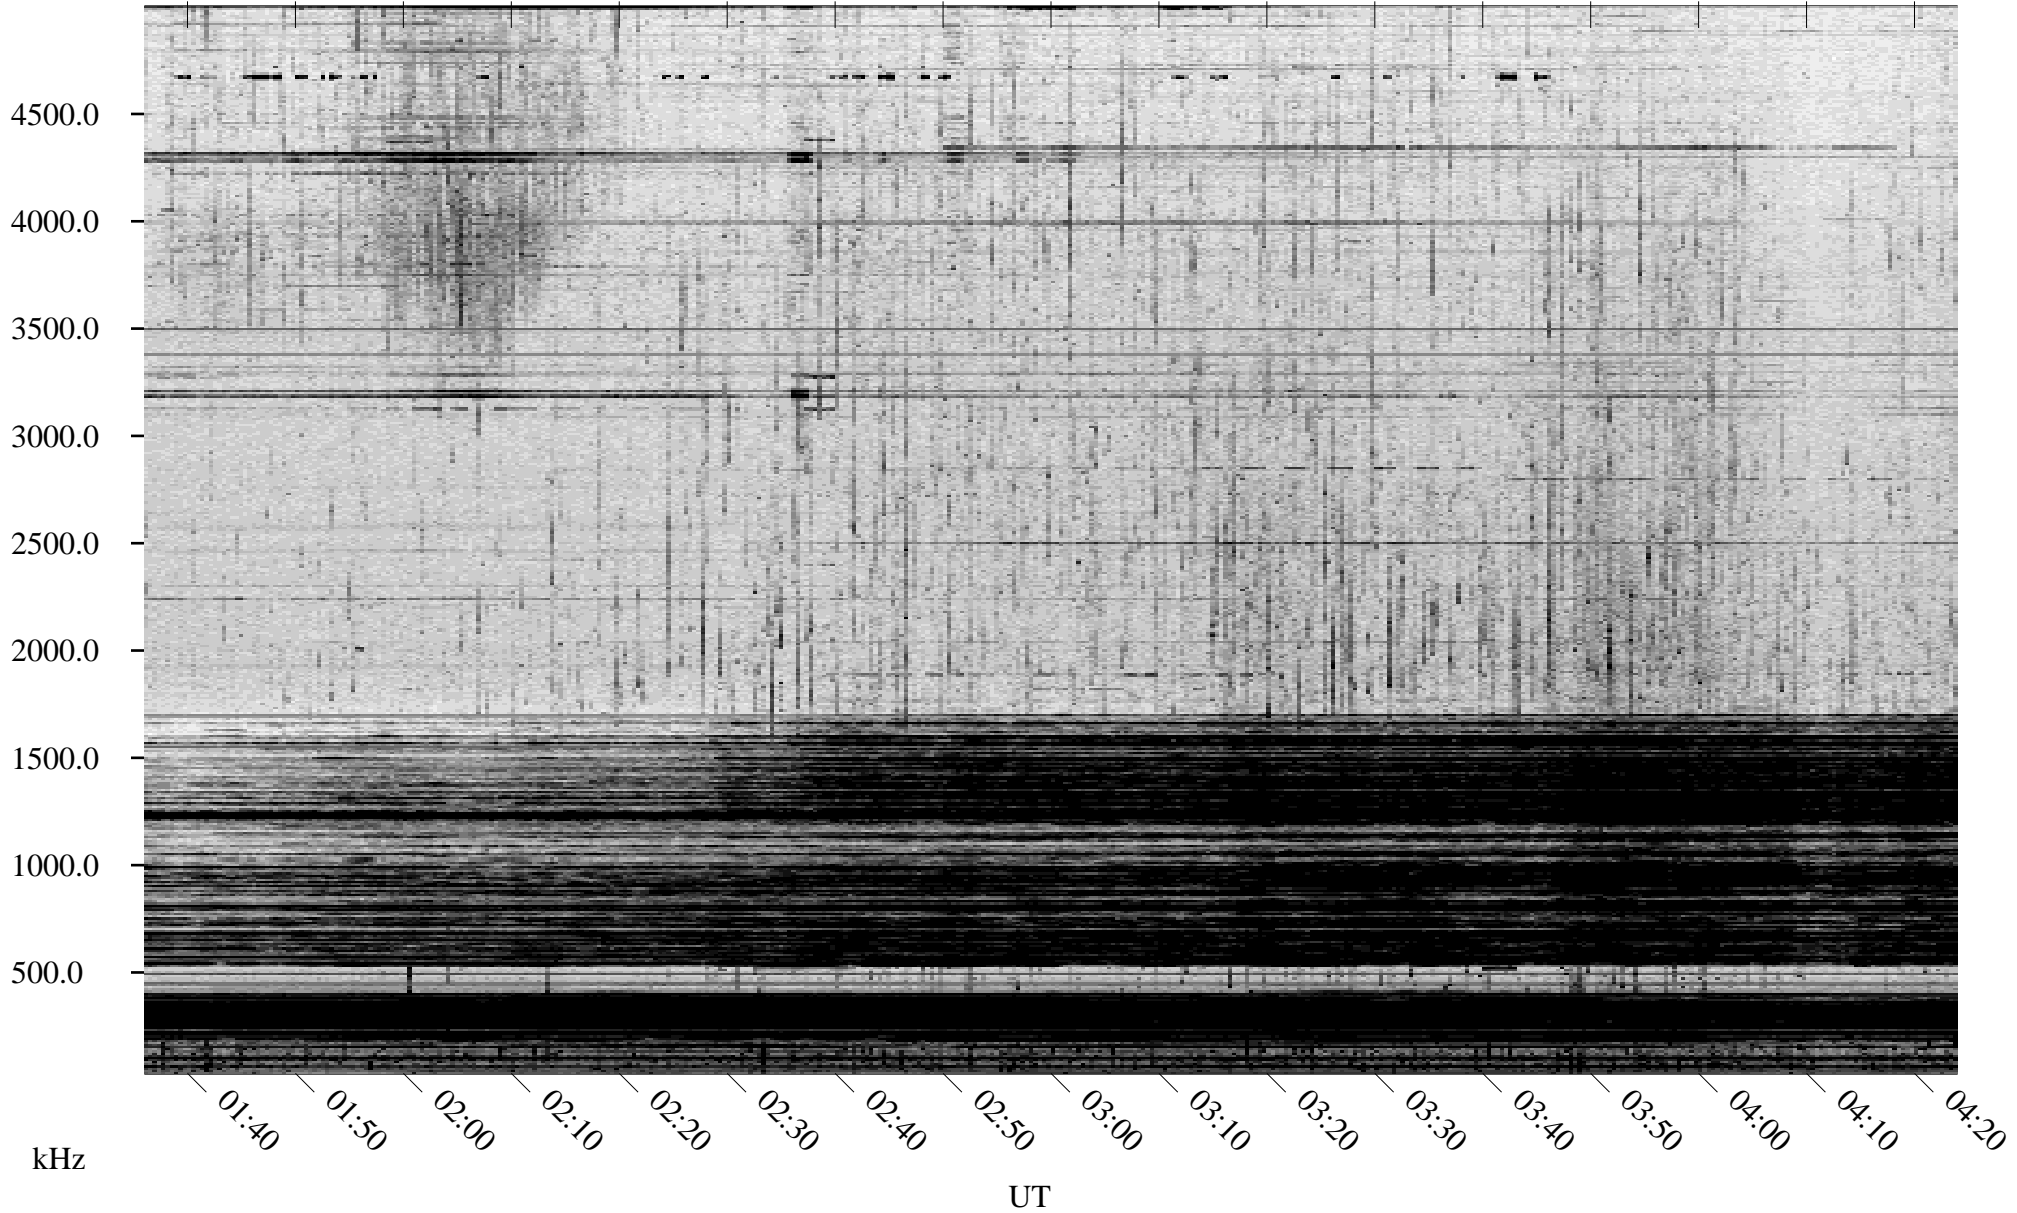

01/14/2005 Churchill, Manitoba

Linear Scale Black = 161 White = 15

ch05014l.r00m max_12

Page 1

01/14/2005 Churchill, Manitoba

Linear Scale Black = 161 White = 15

ch05014l.r00m max_12

Page 2

01/15/2005 Churchill, Manitoba

Linear Scale Black = 161 White = 15

ch05014l.r00m max_12

Page 3

01/15/2005 Churchill, Manitoba

Linear Scale Black = 161 White = 15

ch05014l.r00m max_12

Page 4

01/15/2005 Churchill, Manitoba

Linear Scale Black = 161 White = 15

ch05014l.r00m max_12

Page 5

01/15/2005 Churchill, Manitoba

Linear Scale Black = 161 White = 15

ch05014l.r00m max_12

Page 6

01/15/2005 Churchill, Manitoba

Linear Scale Black = 161 White = 15

ch05014l.r00m max_12

Page 7

01/15/2005 Churchill, Manitoba

Linear Scale Black = 161 White = 15

ch05014l.r00m max_12

Page 8