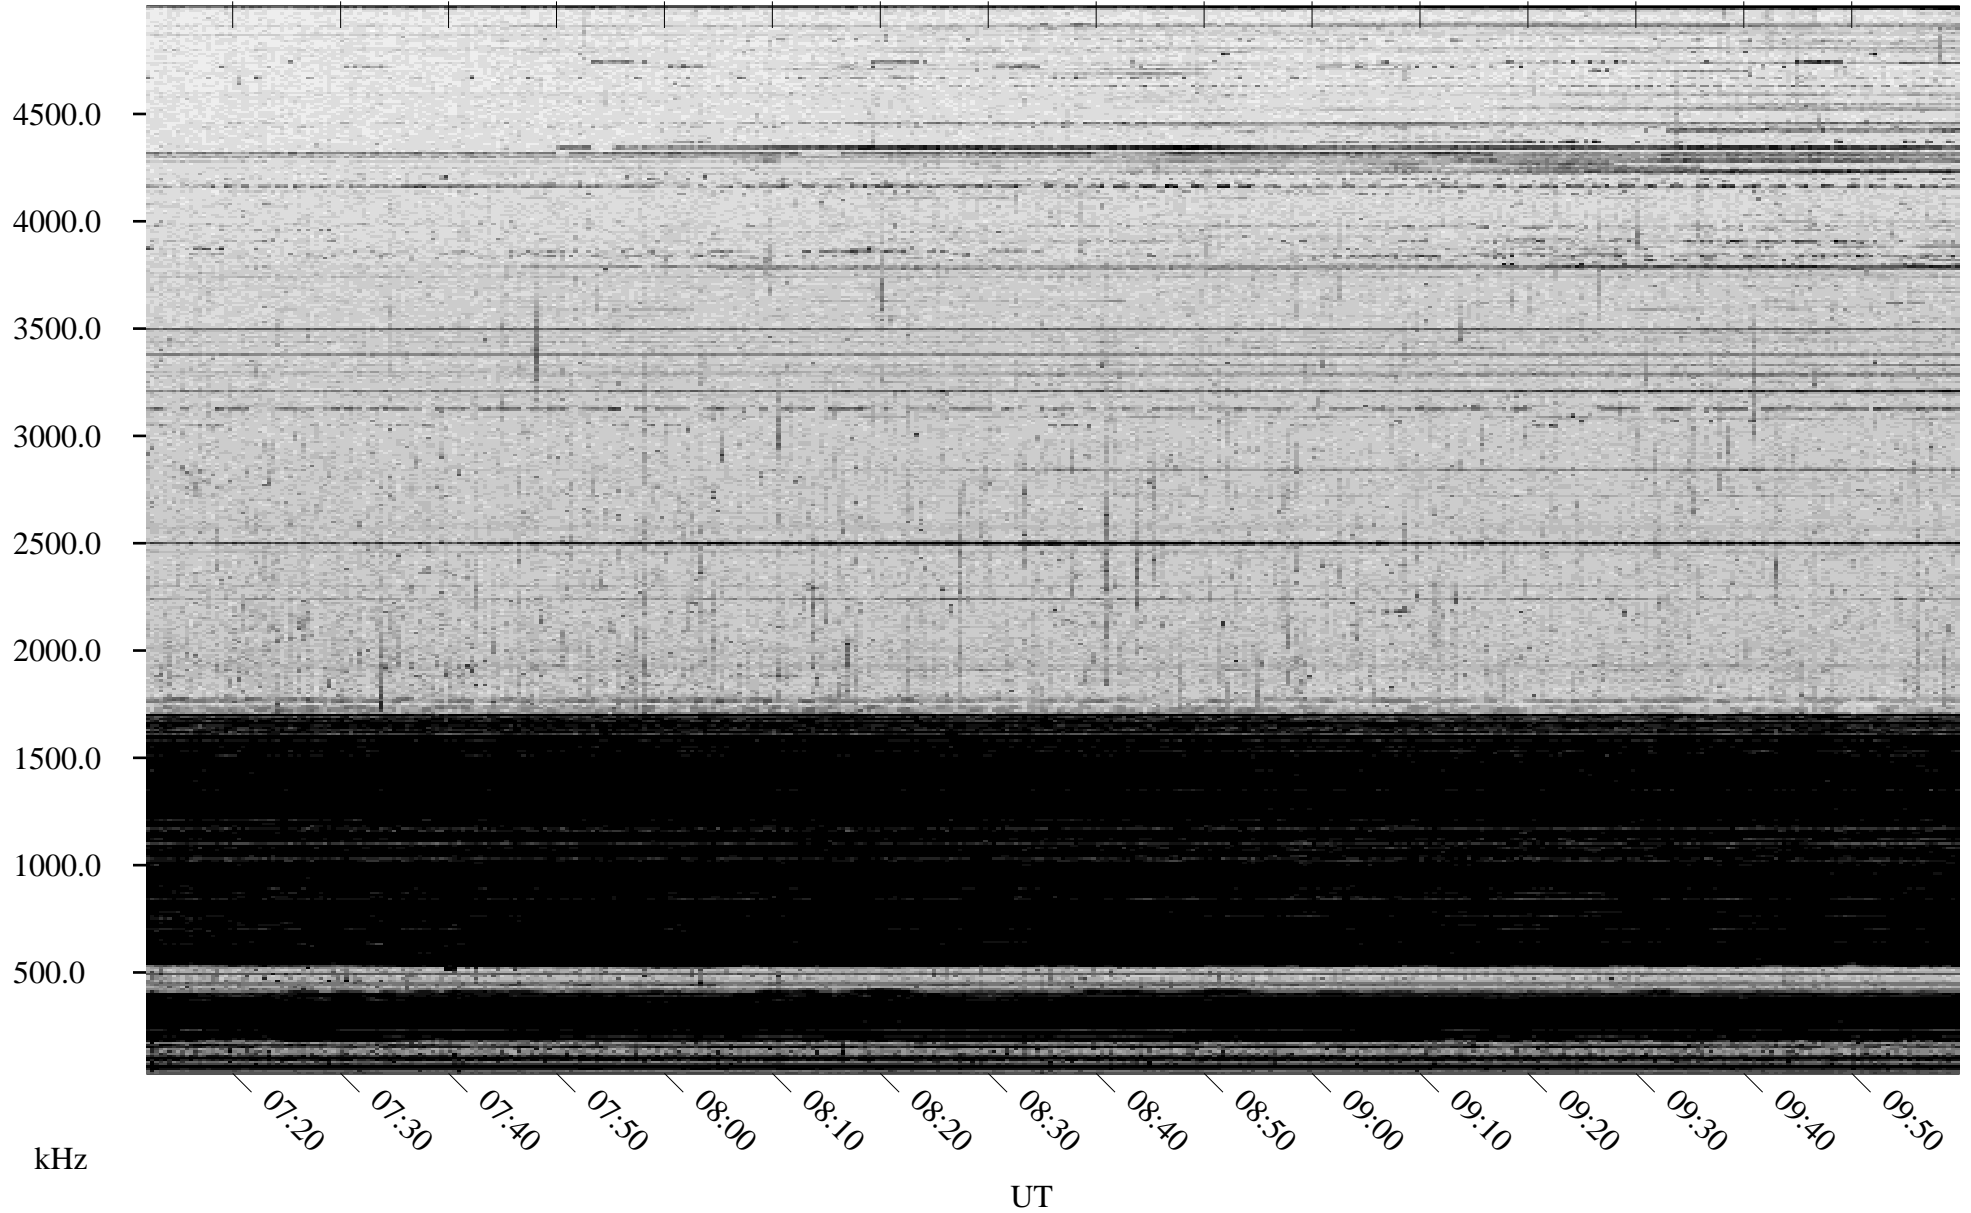

01/15/2005 Churchill, Manitoba

Linear Scale Black = 161 White = 15

ch05015l.r00m max_12

Page 1

01/15/2005 Churchill, Manitoba

Linear Scale Black = 161 White = 15

ch05015l.r00m max_12

Page 2

01/16/2005 Churchill, Manitoba

Linear Scale Black = 161 White = 15

ch050151.r00m max_12

Page 3

01/16/2005 Churchill, Manitoba

Linear Scale Black = 161 White = 15

ch050151.r00m max_12

Page 4

01/16/2005 Churchill, Manitoba

Linear Scale Black = 161 White = 15

ch05015l.r00m max_12

Page 5

01/16/2005 Churchill, Manitoba

Linear Scale Black = 161 White = 15

ch050151.r00m max_12

Page 6

01/16/2005 Churchill, Manitoba

Linear Scale Black = 161 White = 15

ch050151.r00m max_12

Page 7

01/16/2005 Churchill, Manitoba

Linear Scale Black = 161 White = 15

ch050151.r00m max_12