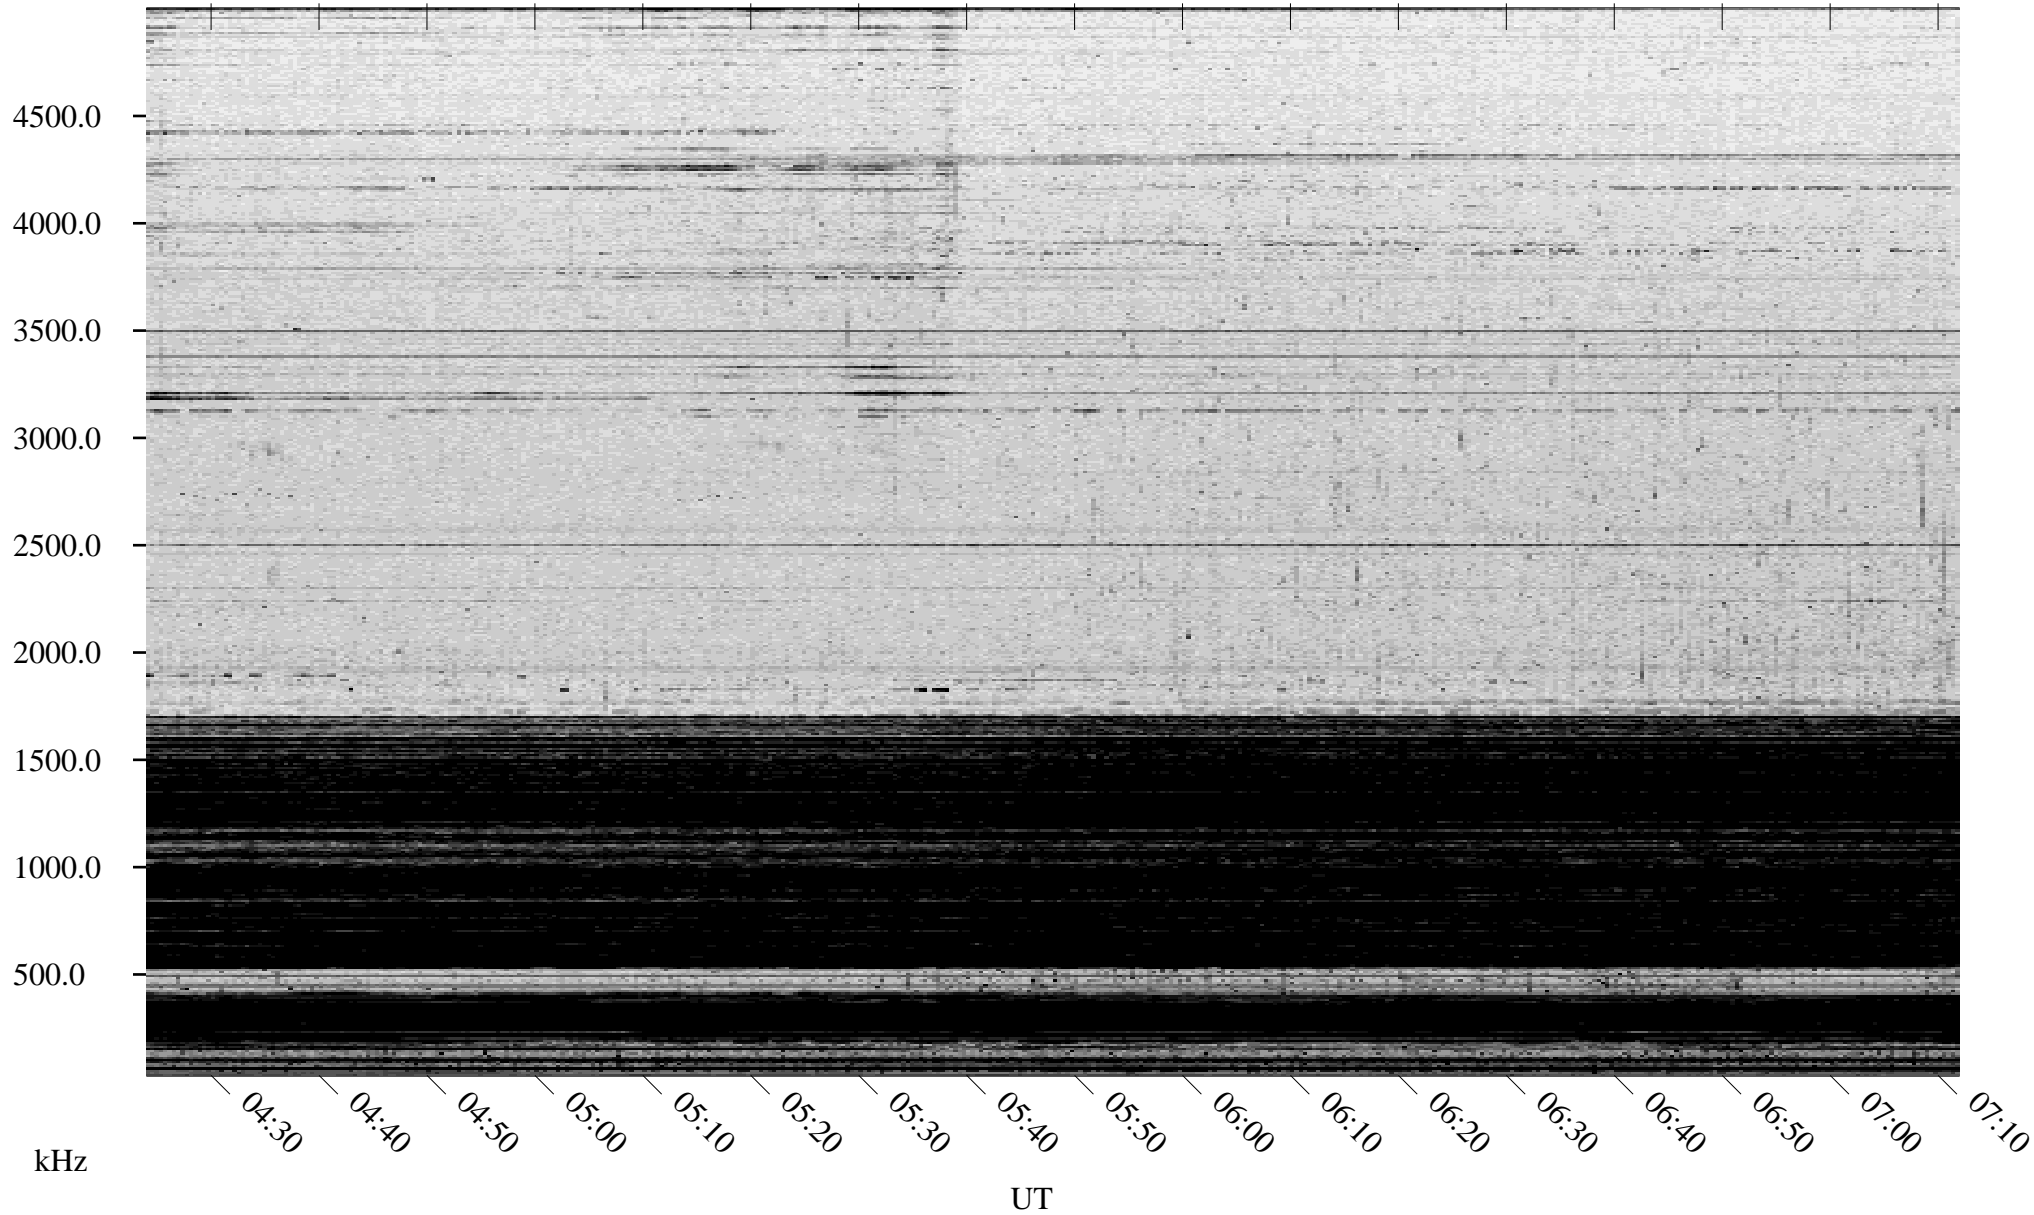

01/15/2005 Churchill, Manitoba

Linear Scale Black = 161 White = 15

ch05015l.r00m max_12

Page 1

01/15/2005 Churchill, Manitoba

Linear Scale Black = 161 White = 15

ch05015l.r00m max_12

Page 2

01/16/2005 Churchill, Manitoba

Linear Scale Black = 161 White = 15

ch050151.r00m max_12

Page 3

01/16/2005 Churchill, Manitoba

Linear Scale Black = 161 White = 15

ch050151.r00m max_12

Page 4

01/16/2005 Churchill, Manitoba

Linear Scale Black = 161 White = 15

ch05015l.r00m max_12

Page 5

01/16/2005 Churchill, Manitoba

Linear Scale Black = 161 White = 15

ch050151.r00m max_12

Page 6

01/16/2005 Churchill, Manitoba

Linear Scale Black = 161 White = 15

ch050151.r00m max_12

Page 7

01/16/2005 Churchill, Manitoba

Linear Scale Black = 161 White = 15

ch050151.r00m max_12