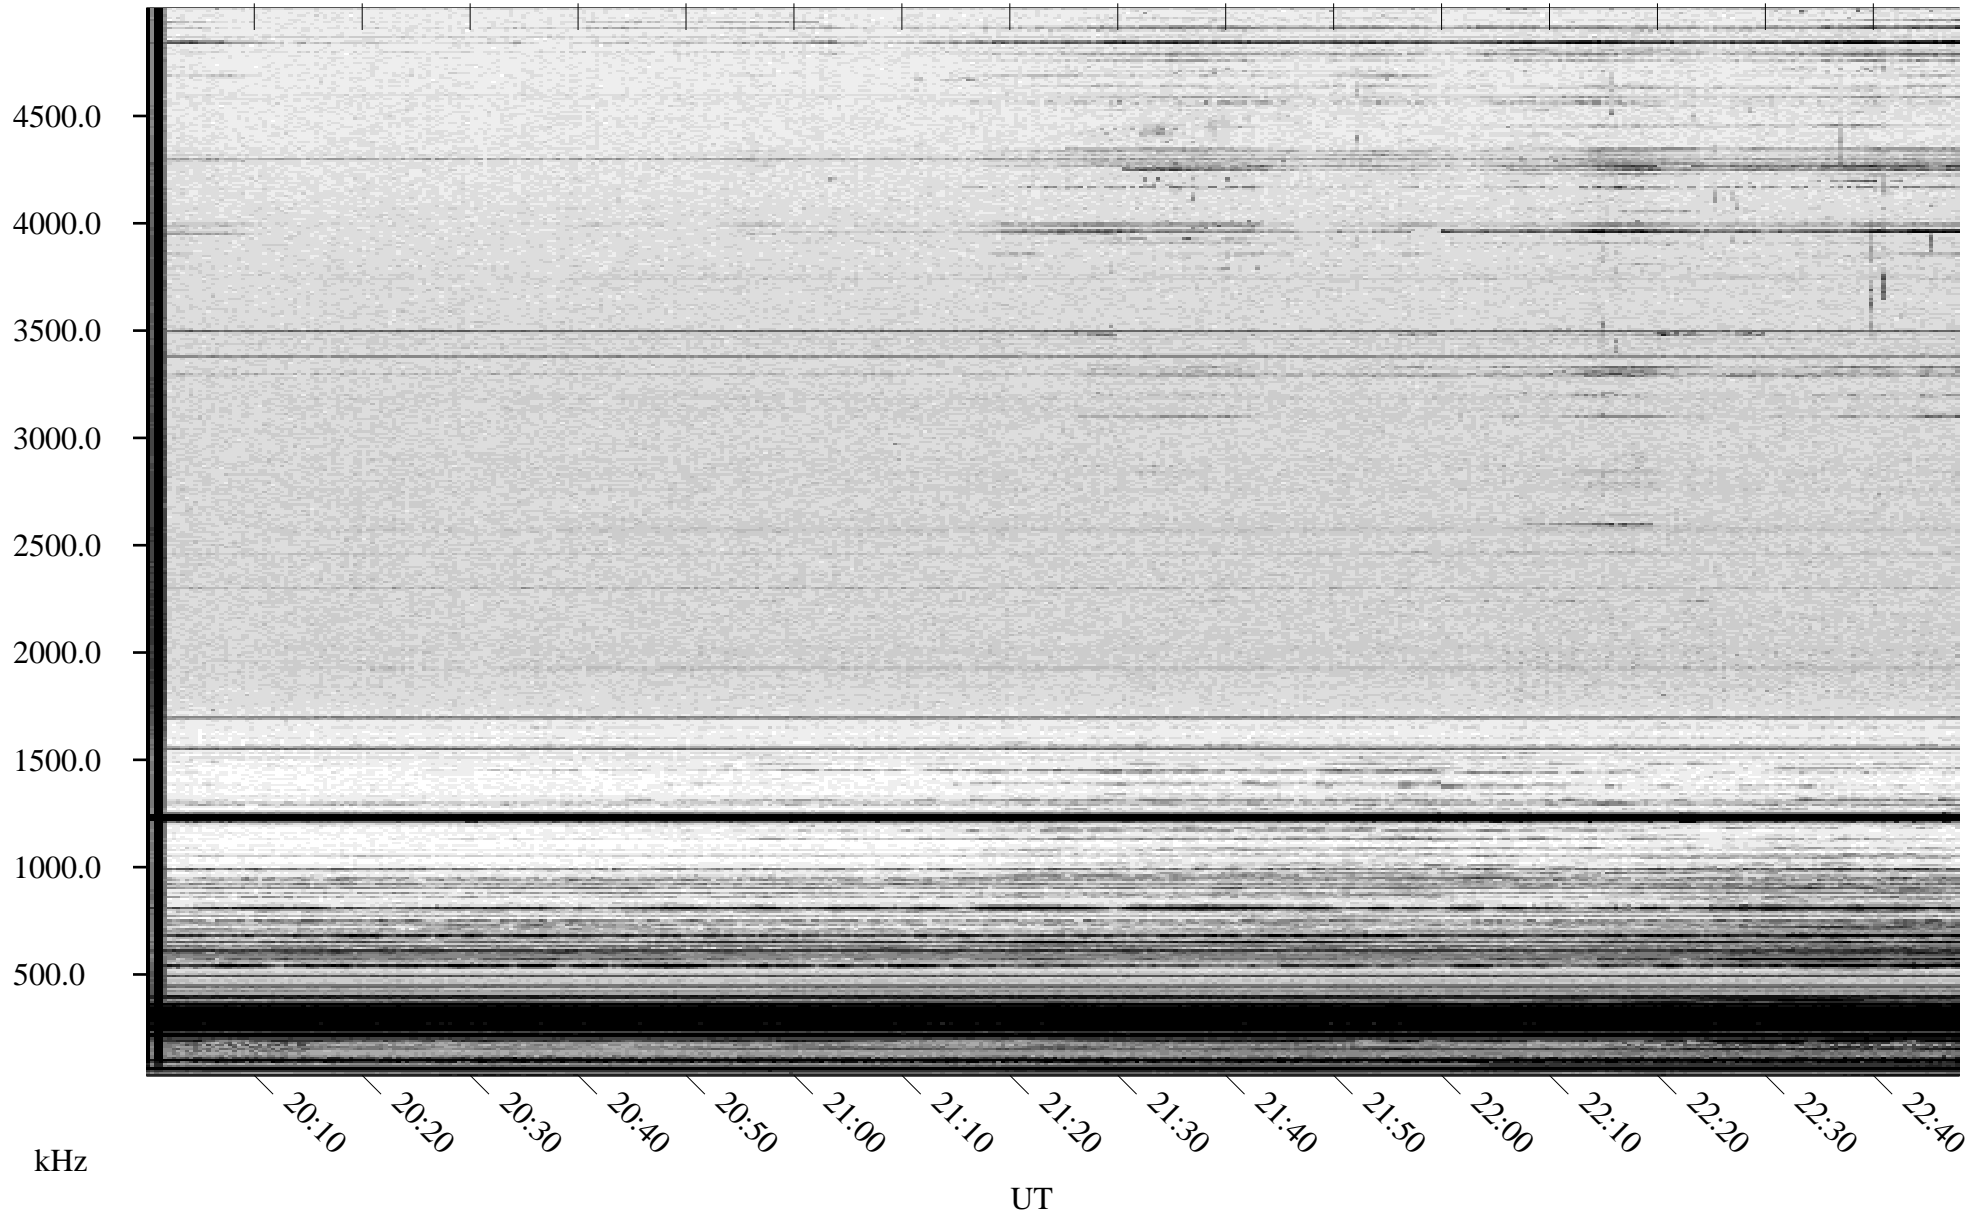

01/15/2005 Churchill, Manitoba

Linear Scale Black = 161 White = 15

ch05015l.r00m max_12

Page 1

01/15/2005 Churchill, Manitoba

Linear Scale Black = 161 White = 15

ch05015l.r00m max_12

Page 2

01/16/2005 Churchill, Manitoba

Linear Scale Black = 161 White = 15

ch050151.r00m max_12

Page 3

01/16/2005 Churchill, Manitoba

Linear Scale Black = 161 White = 15

ch050151.r00m max_12

Page 4

01/16/2005 Churchill, Manitoba

Linear Scale Black = 161 White = 15

ch05015l.r00m max_12

Page 5

01/16/2005 Churchill, Manitoba

Linear Scale Black = 161 White = 15

ch050151.r00m max_12

Page 6

01/16/2005 Churchill, Manitoba

Linear Scale Black = 161 White = 15

ch050151.r00m max_12

Page 7

01/16/2005 Churchill, Manitoba

Linear Scale Black = 161 White = 15

ch050151.r00m max_12