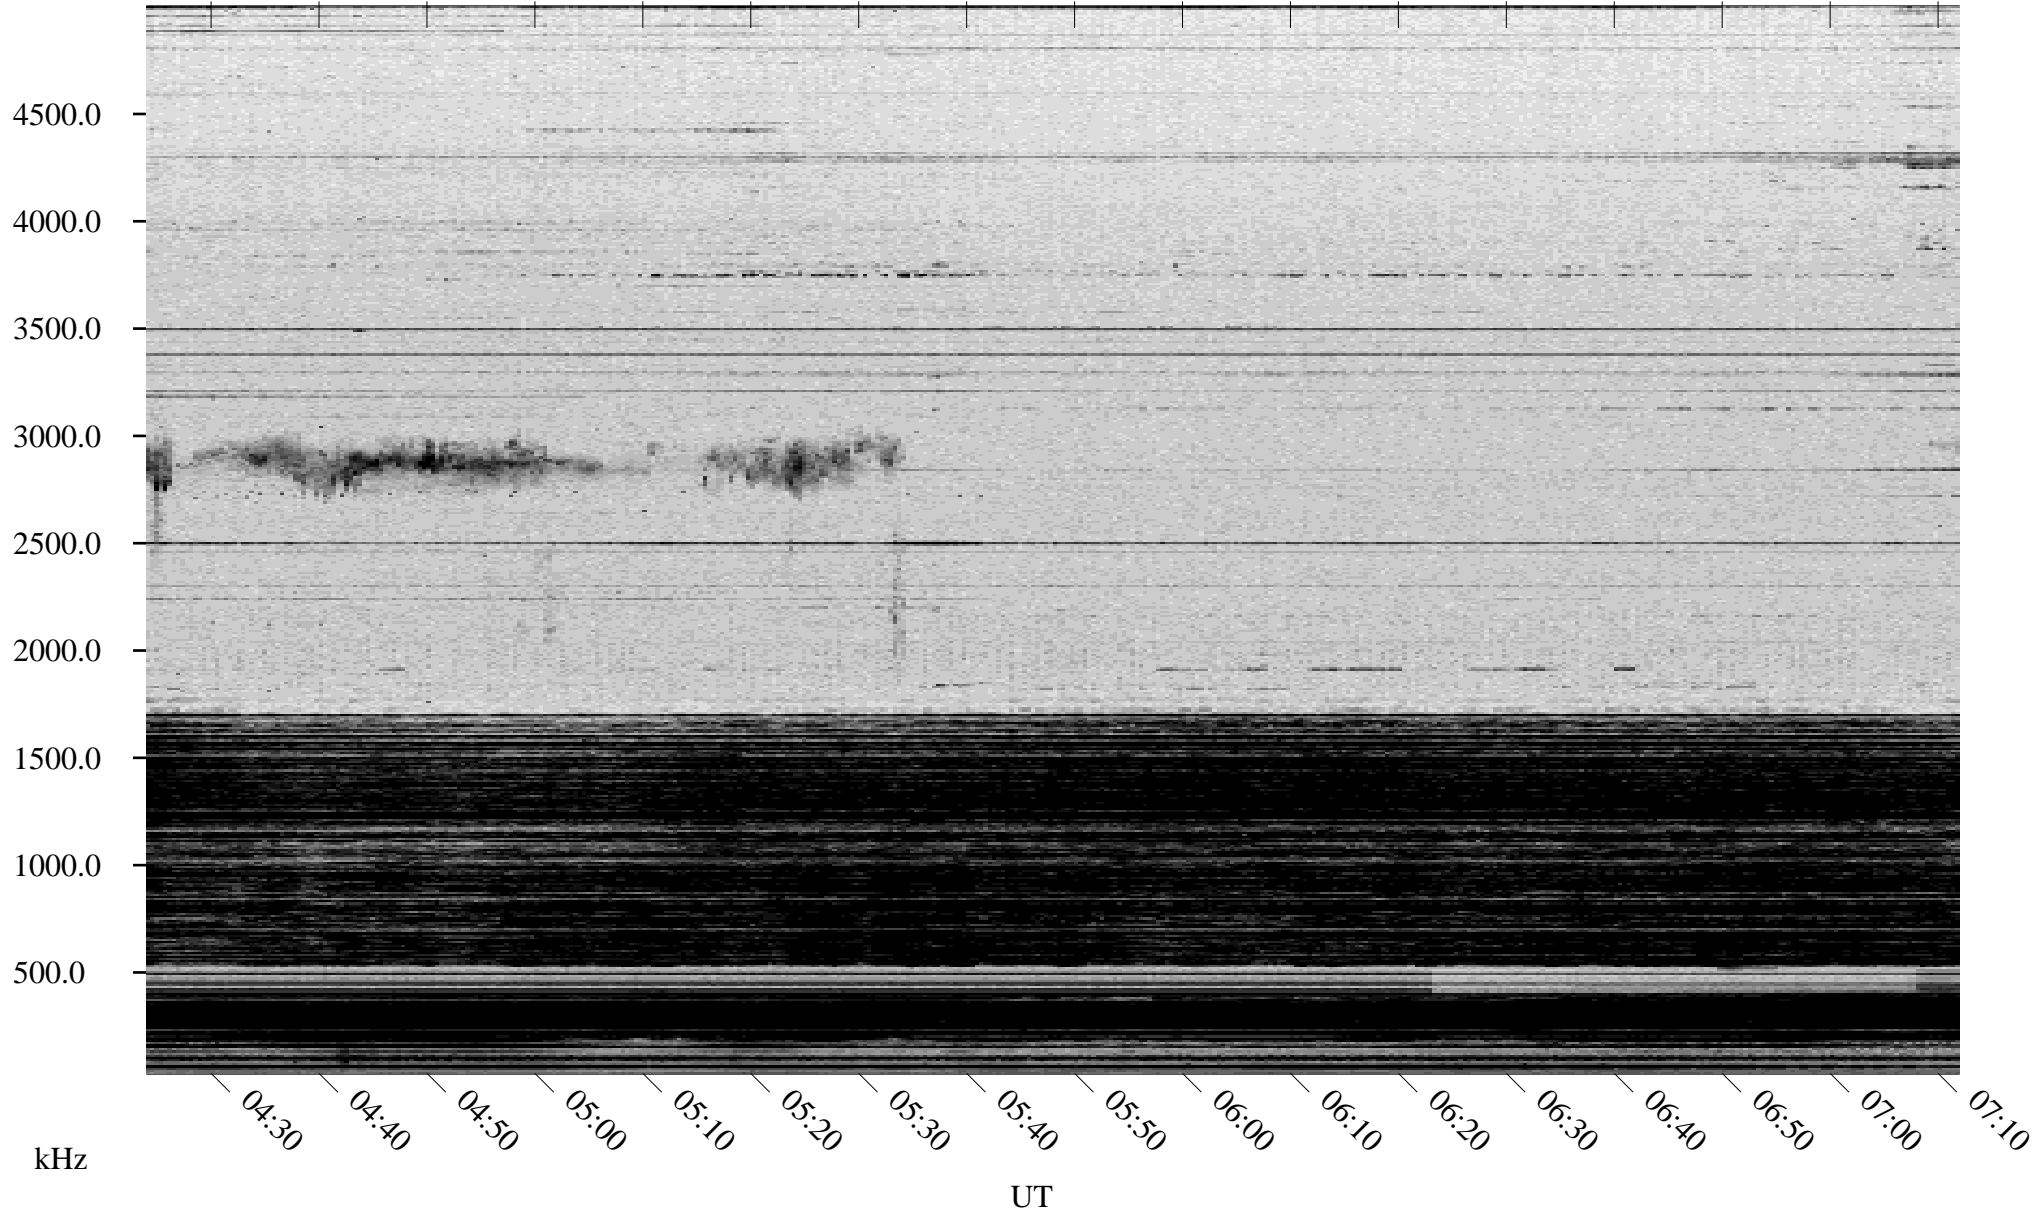

01/16/2005 Churchill, Manitoba

Linear Scale Black = 161 White = 15

ch05016l.r00m max_12

Page 1

01/16/2005 Churchill, Manitoba

Linear Scale Black = 161 White = 15

ch05016l.r00m max_12

Page 2

01/17/2005 Churchill, Manitoba

Linear Scale Black = 161 White = 15

ch05016l.r00m max_12

Page 3

01/17/2005 Churchill, Manitoba

Linear Scale Black = 161 White = 15

ch05016l.r00m max_12

Page 4

01/17/2005 Churchill, Manitoba

Linear Scale Black = 161 White = 15

ch05016l.r00m max_12

Page 5

01/17/2005 Churchill, Manitoba

Linear Scale Black = 161 White = 15

ch05016l.r00m max_12

Page 6

01/17/2005 Churchill, Manitoba

Linear Scale Black = 161 White = 15

ch05016l.r00m max_12

Page 7

01/17/2005 Churchill, Manitoba

Linear Scale Black = 161 White = 15

ch05016l.r00m max_12