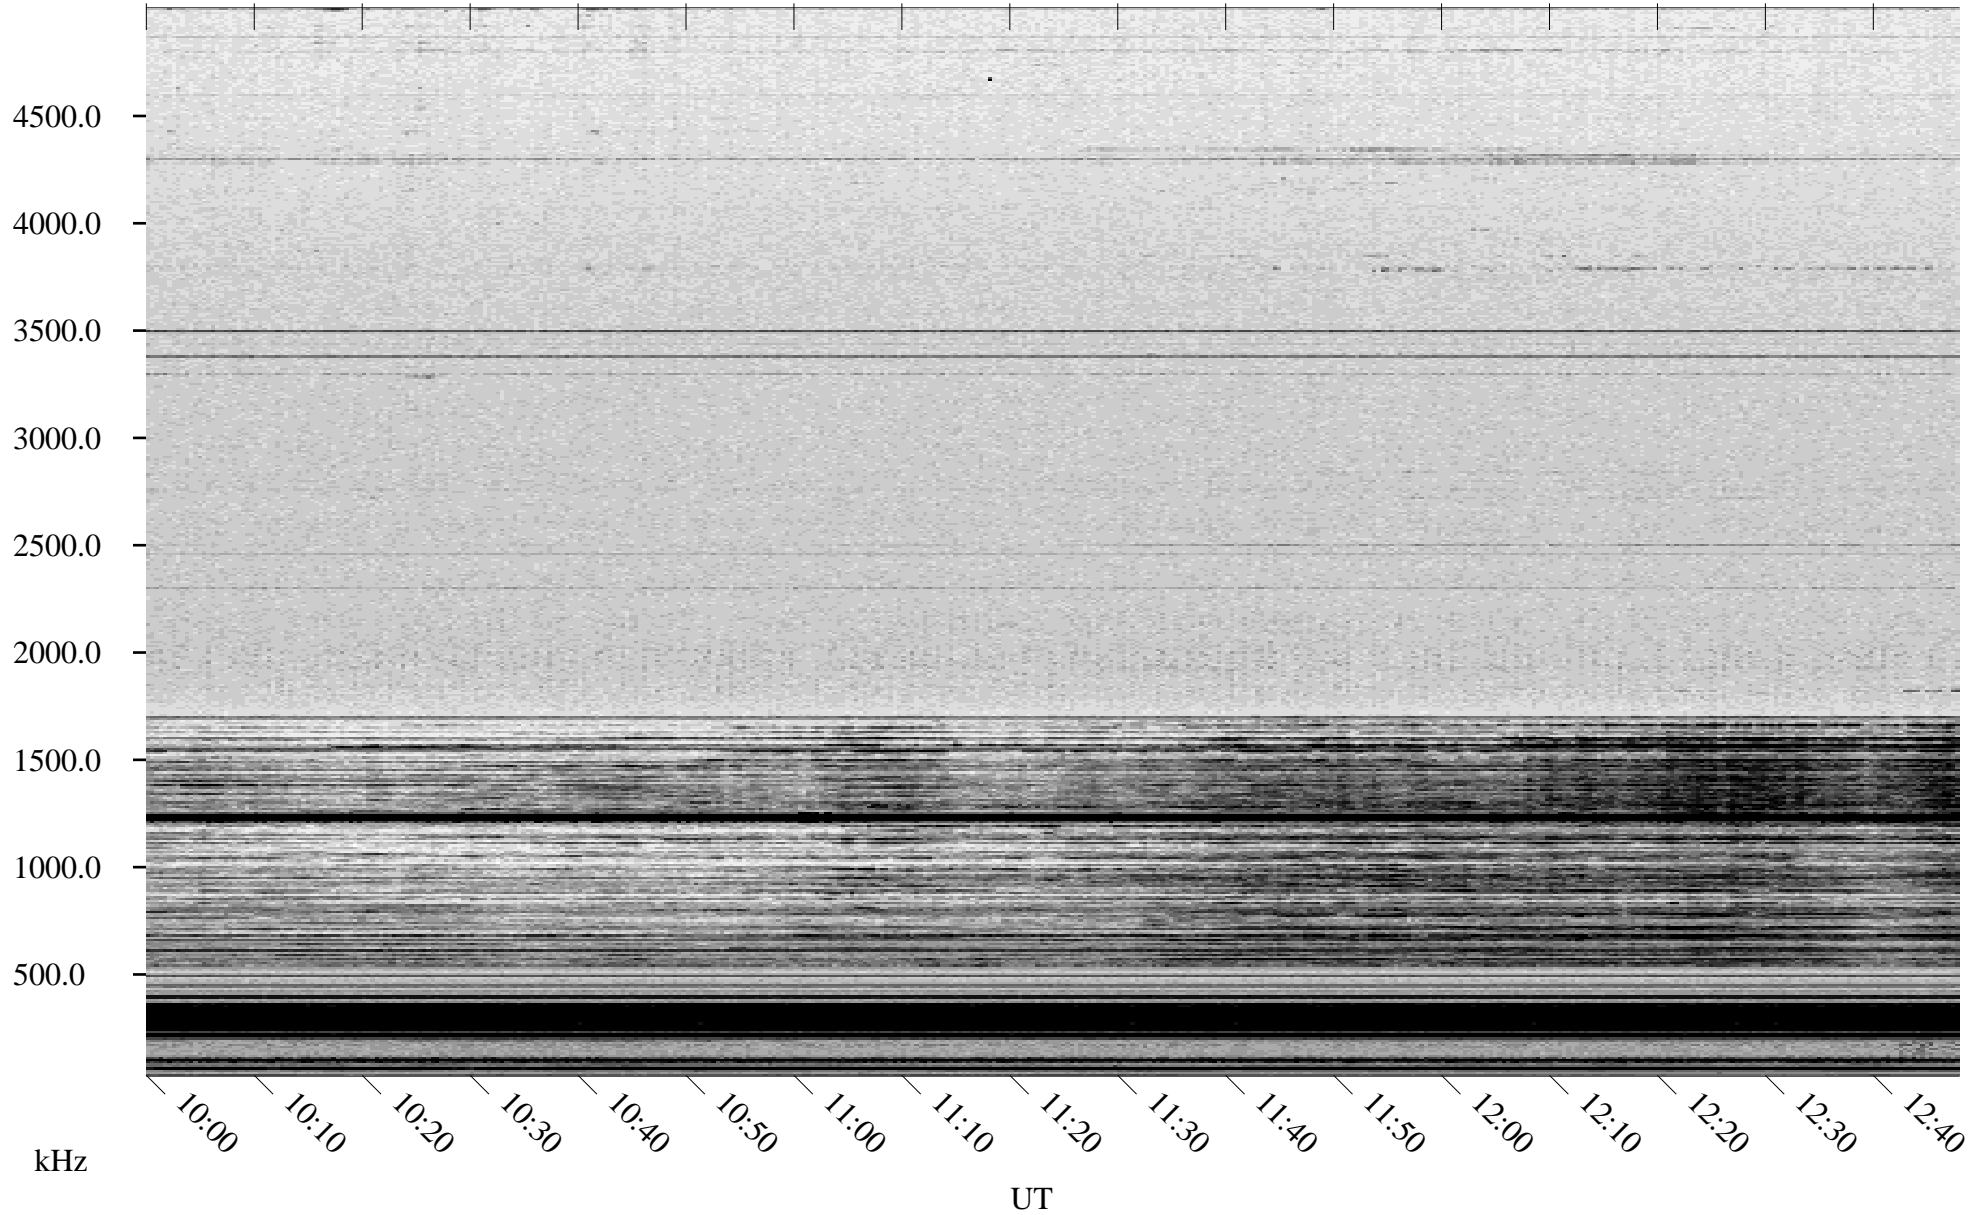

01/16/2005 Churchill, Manitoba

Linear Scale Black = 161 White = 15

ch05016l.r00m max_12

Page 1

01/16/2005 Churchill, Manitoba

Linear Scale Black = 161 White = 15

ch05016l.r00m max_12

Page 2

01/17/2005 Churchill, Manitoba

Linear Scale Black = 161 White = 15

ch05016l.r00m max_12

Page 3

01/17/2005 Churchill, Manitoba

Linear Scale Black = 161 White = 15

ch05016l.r00m max_12

Page 4

01/17/2005 Churchill, Manitoba

Linear Scale Black = 161 White = 15

ch05016l.r00m max_12

Page 5

01/17/2005 Churchill, Manitoba

Linear Scale Black = 161 White = 15

ch05016l.r00m max_12

Page 6

01/17/2005 Churchill, Manitoba

Linear Scale Black = 161 White = 15

ch05016l.r00m max_12

Page 7

01/17/2005 Churchill, Manitoba

Linear Scale Black = 161 White = 15

ch05016l.r00m max_12