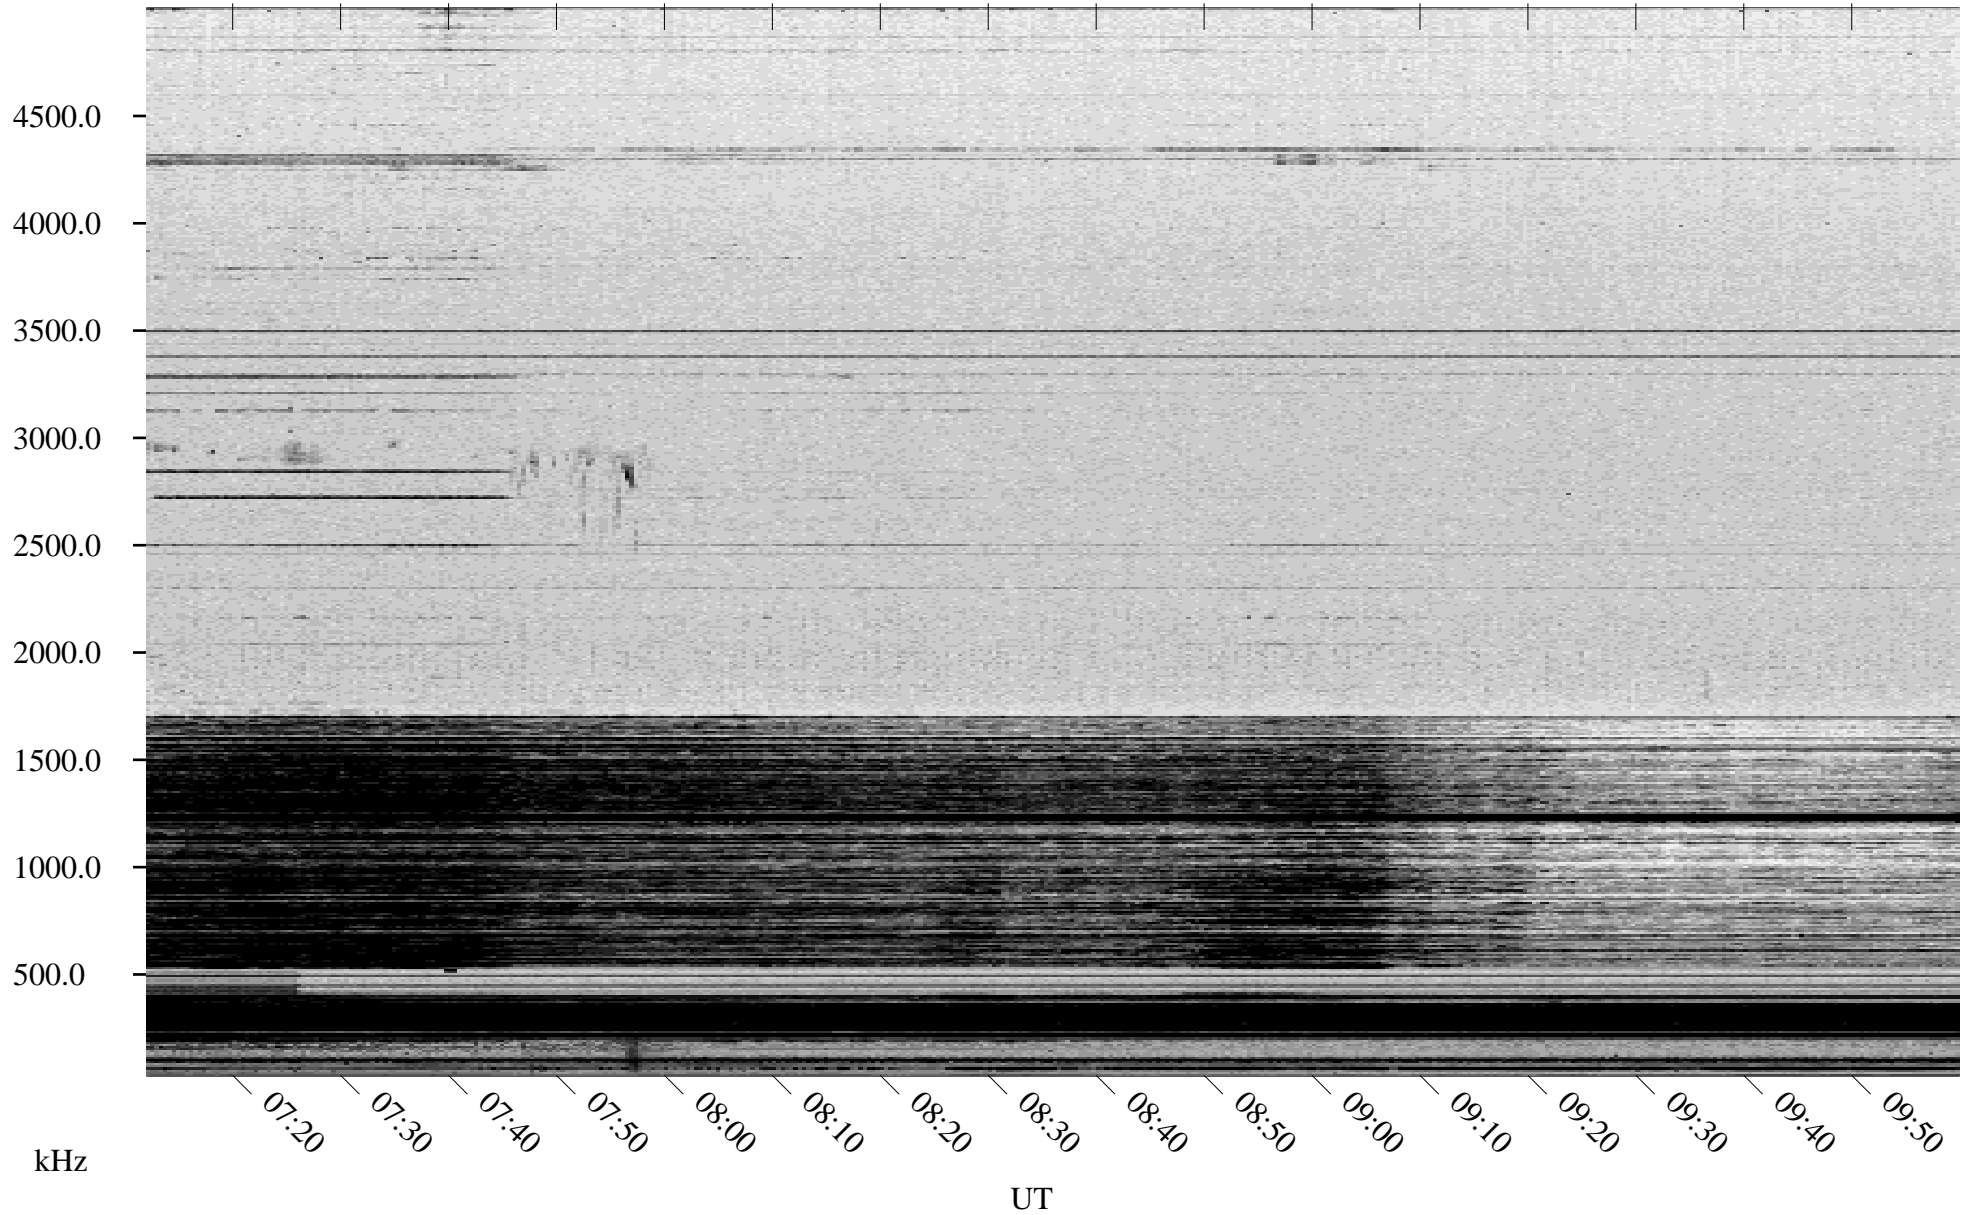

01/16/2005 Churchill, Manitoba

Linear Scale Black = 161 White = 15

ch05016l.r00m max_12

Page 1

01/16/2005 Churchill, Manitoba

Linear Scale Black = 161 White = 15

ch05016l.r00m max_12

Page 2

01/17/2005 Churchill, Manitoba

Linear Scale Black = 161 White = 15

ch05016l.r00m max_12

Page 3

01/17/2005 Churchill, Manitoba

Linear Scale Black = 161 White = 15

ch05016l.r00m max_12

Page 4

01/17/2005 Churchill, Manitoba

Linear Scale Black = 161 White = 15

ch05016l.r00m max_12

Page 5

01/17/2005 Churchill, Manitoba

Linear Scale Black = 161 White = 15

ch05016l.r00m max_12

Page 6

01/17/2005 Churchill, Manitoba

Linear Scale Black = 161 White = 15

ch05016l.r00m max_12

Page 7

01/17/2005 Churchill, Manitoba

Linear Scale Black = 161 White = 15

ch05016l.r00m max_12