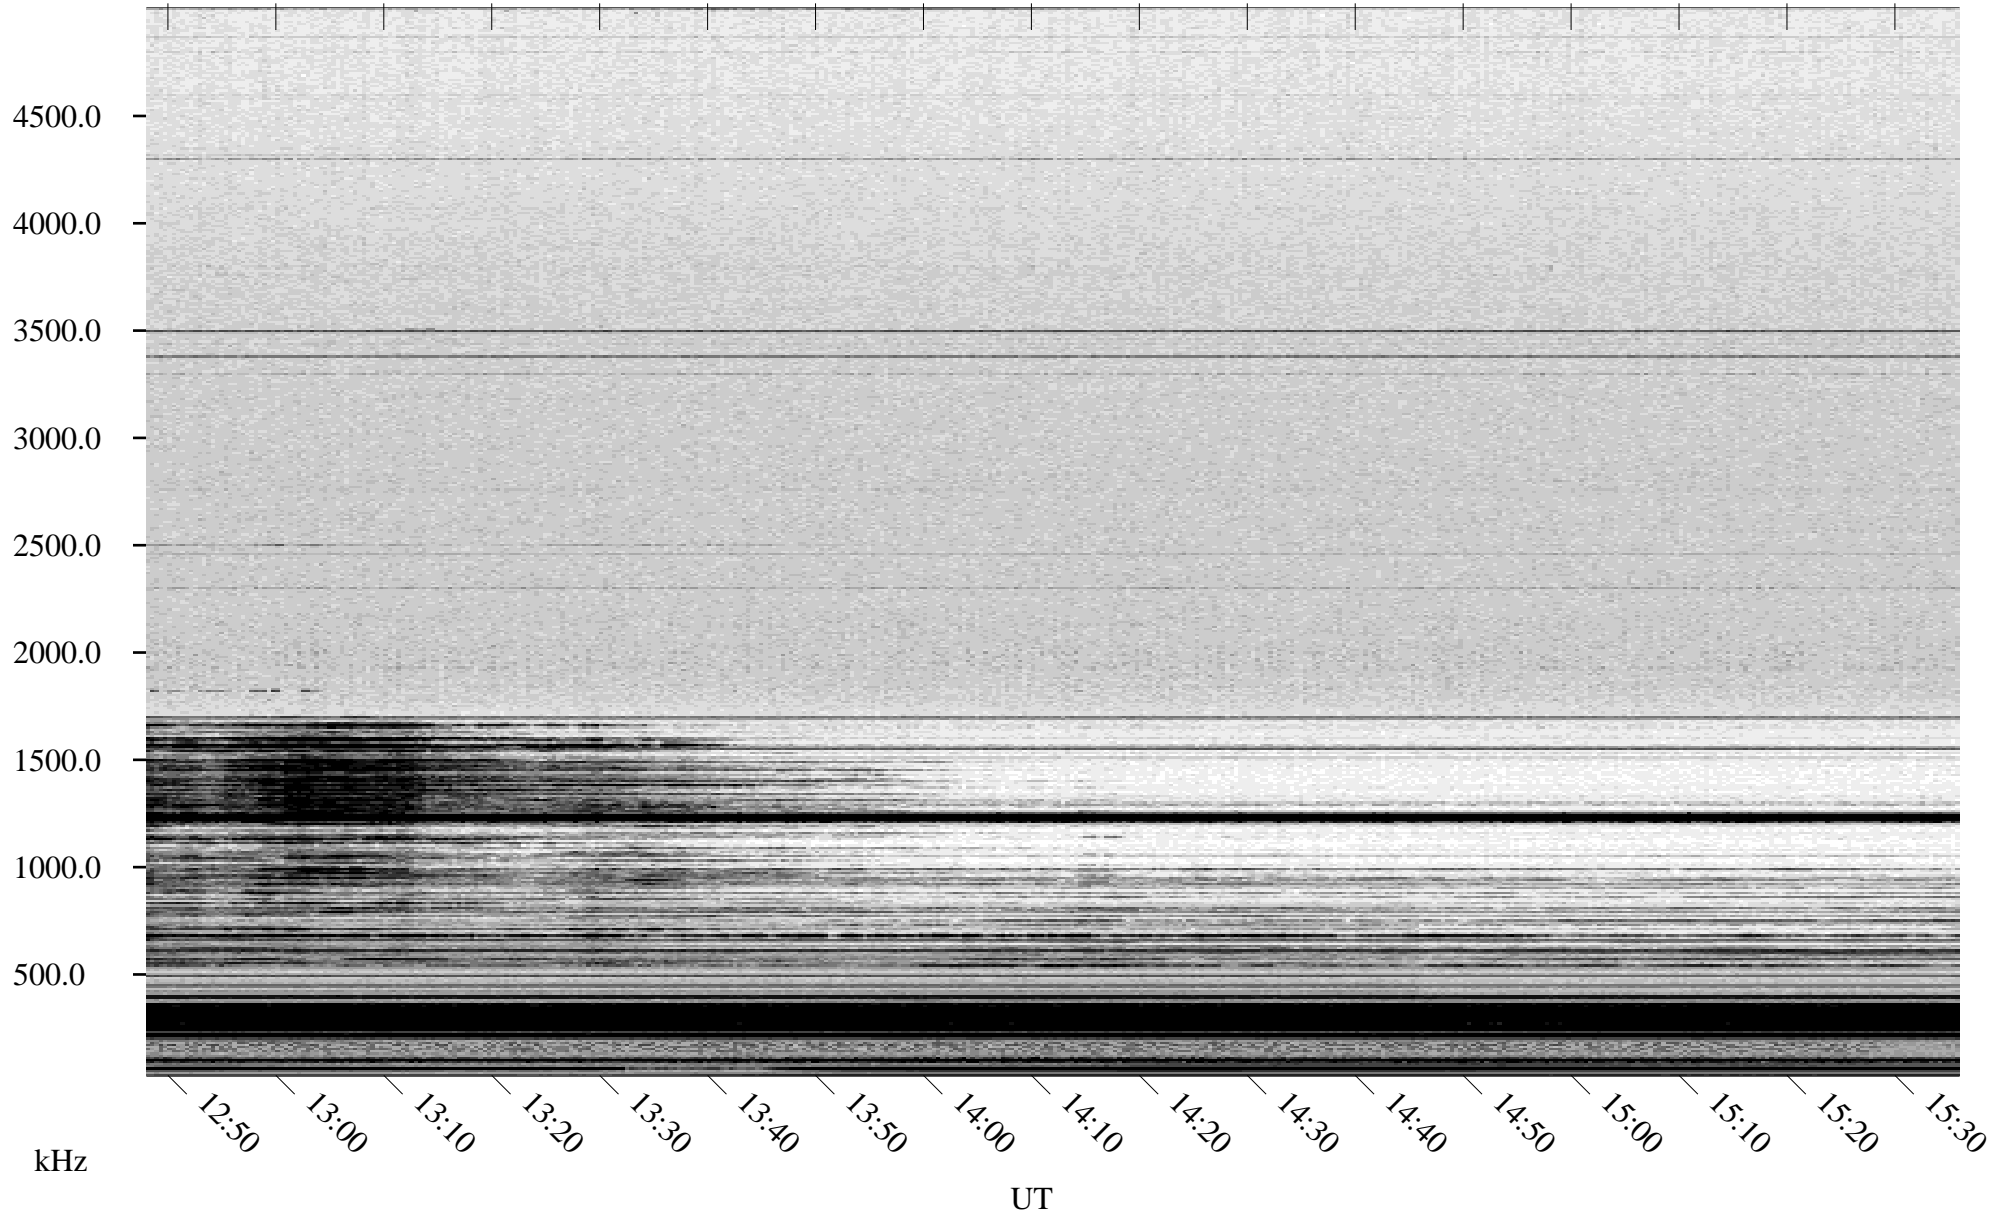

01/16/2005 Churchill, Manitoba

Linear Scale Black = 161 White = 15

ch05016l.r00m max_12

Page 1

01/16/2005 Churchill, Manitoba

Linear Scale Black = 161 White = 15

ch05016l.r00m max_12

Page 2

01/17/2005 Churchill, Manitoba

Linear Scale Black = 161 White = 15

ch05016l.r00m max_12

Page 3

01/17/2005 Churchill, Manitoba

Linear Scale Black = 161 White = 15

ch05016l.r00m max_12

Page 4

01/17/2005 Churchill, Manitoba

Linear Scale Black = 161 White = 15

ch05016l.r00m max_12

Page 5

01/17/2005 Churchill, Manitoba

Linear Scale Black = 161 White = 15

ch05016l.r00m max_12

Page 6

01/17/2005 Churchill, Manitoba

Linear Scale Black = 161 White = 15

ch05016l.r00m max_12

Page 7

01/17/2005 Churchill, Manitoba

Linear Scale Black = 161 White = 15

ch05016l.r00m max_12