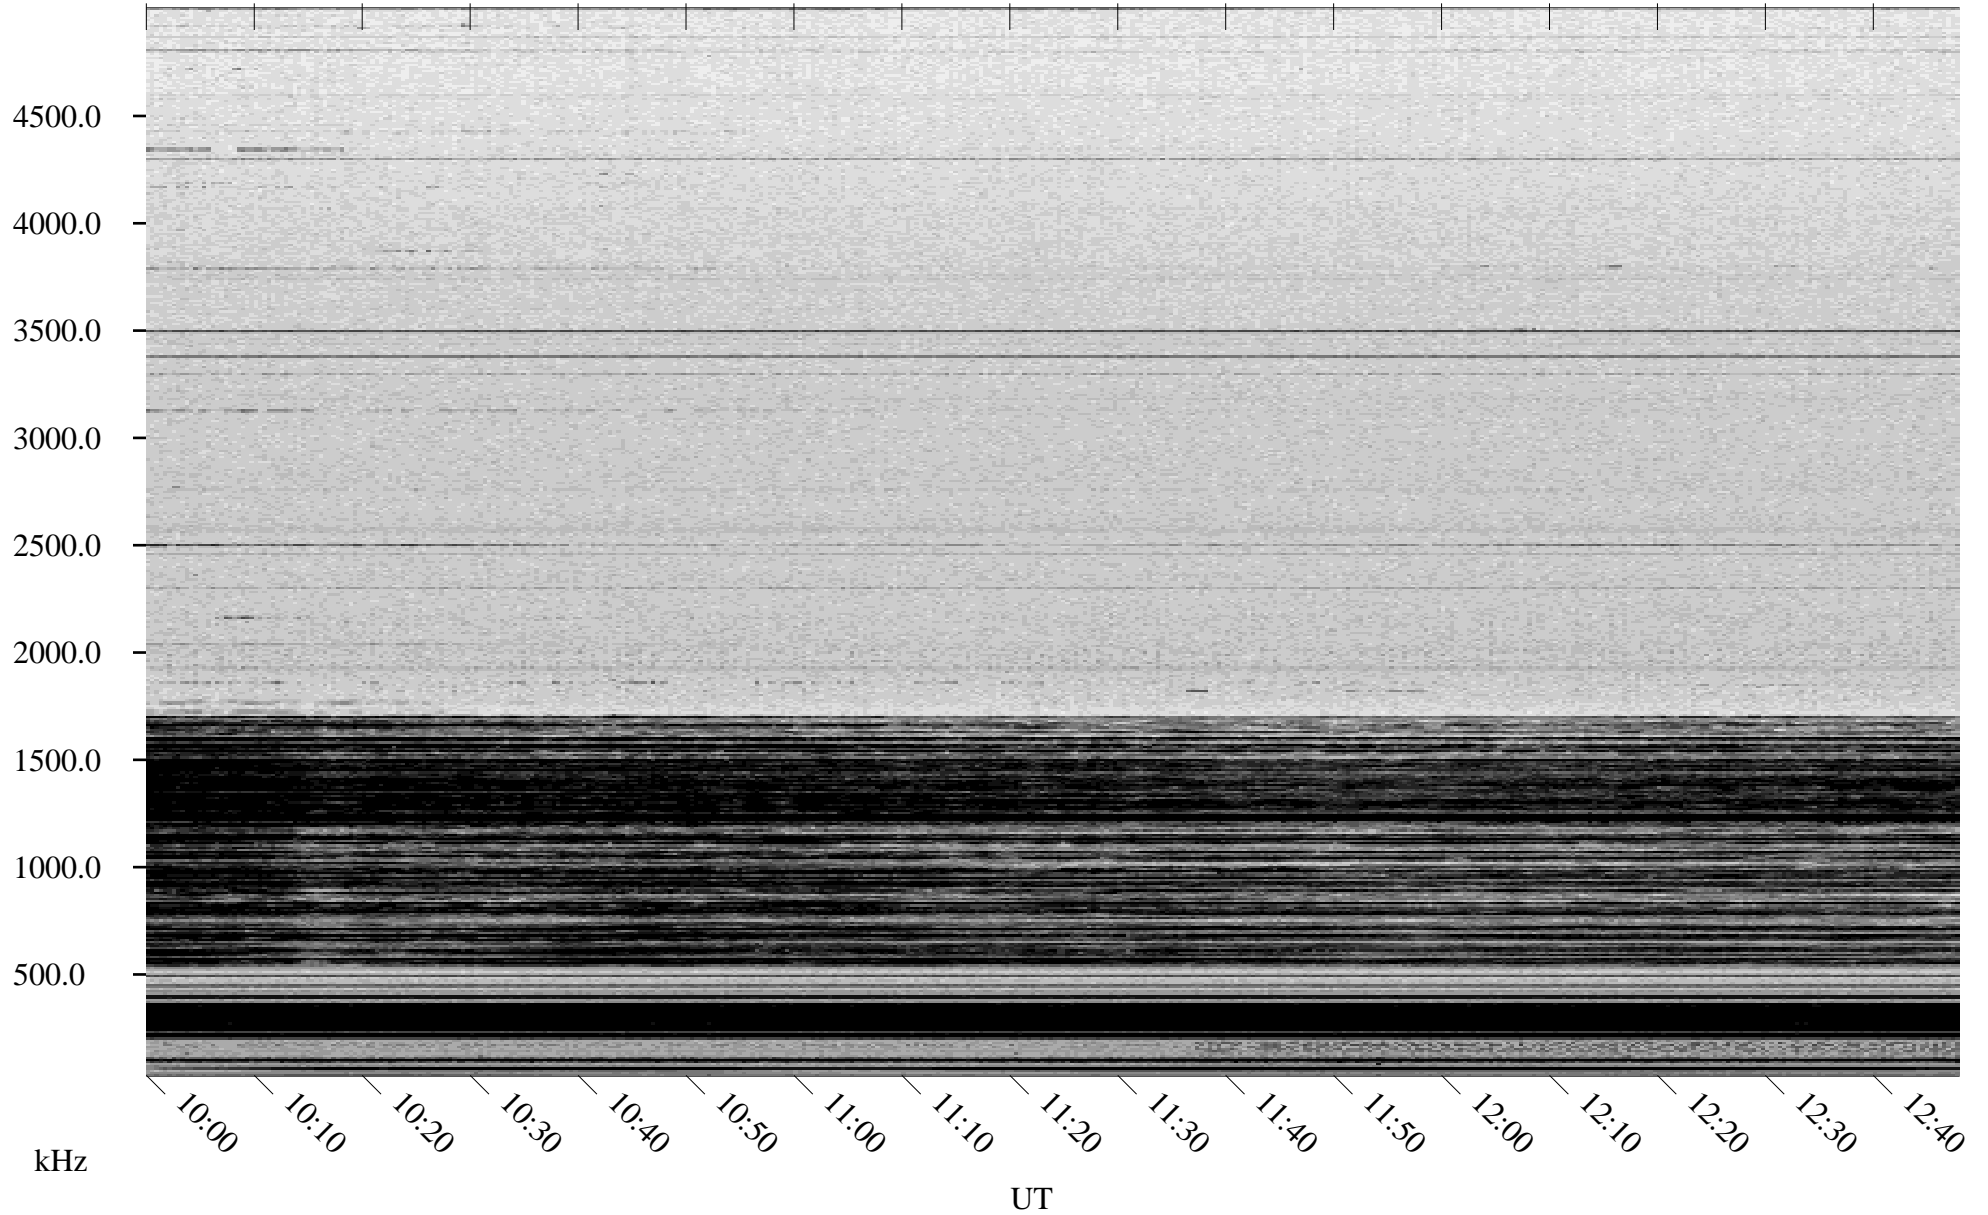

01/17/2005 Churchill, Manitoba

Linear Scale Black = 161 White = 15

ch05017l.r00m max_12

Page 1

01/17/2005 Churchill, Manitoba

Linear Scale Black = 161 White = 15

ch05017l.r00m max_12

Page 2

01/18/2005 Churchill, Manitoba

Linear Scale Black = 161 White = 15

ch05017l.r00m max_12

Page 3

01/18/2005 Churchill, Manitoba

Linear Scale Black = 161 White = 15

ch050171.r00m max_12

Page 4

01/18/2005 Churchill, Manitoba

Linear Scale Black = 161 White = 15

ch05017l.r00m max_12

Page 5

01/18/2005 Churchill, Manitoba

Linear Scale Black = 161 White = 15

ch05017l.r00m max_12

Page 6

01/18/2005 Churchill, Manitoba

Linear Scale Black = 161 White = 15

ch05017l.r00m max_12

Page 7

01/18/2005 Churchill, Manitoba

Linear Scale Black = 161 White = 15

ch05017l.r00m max_12