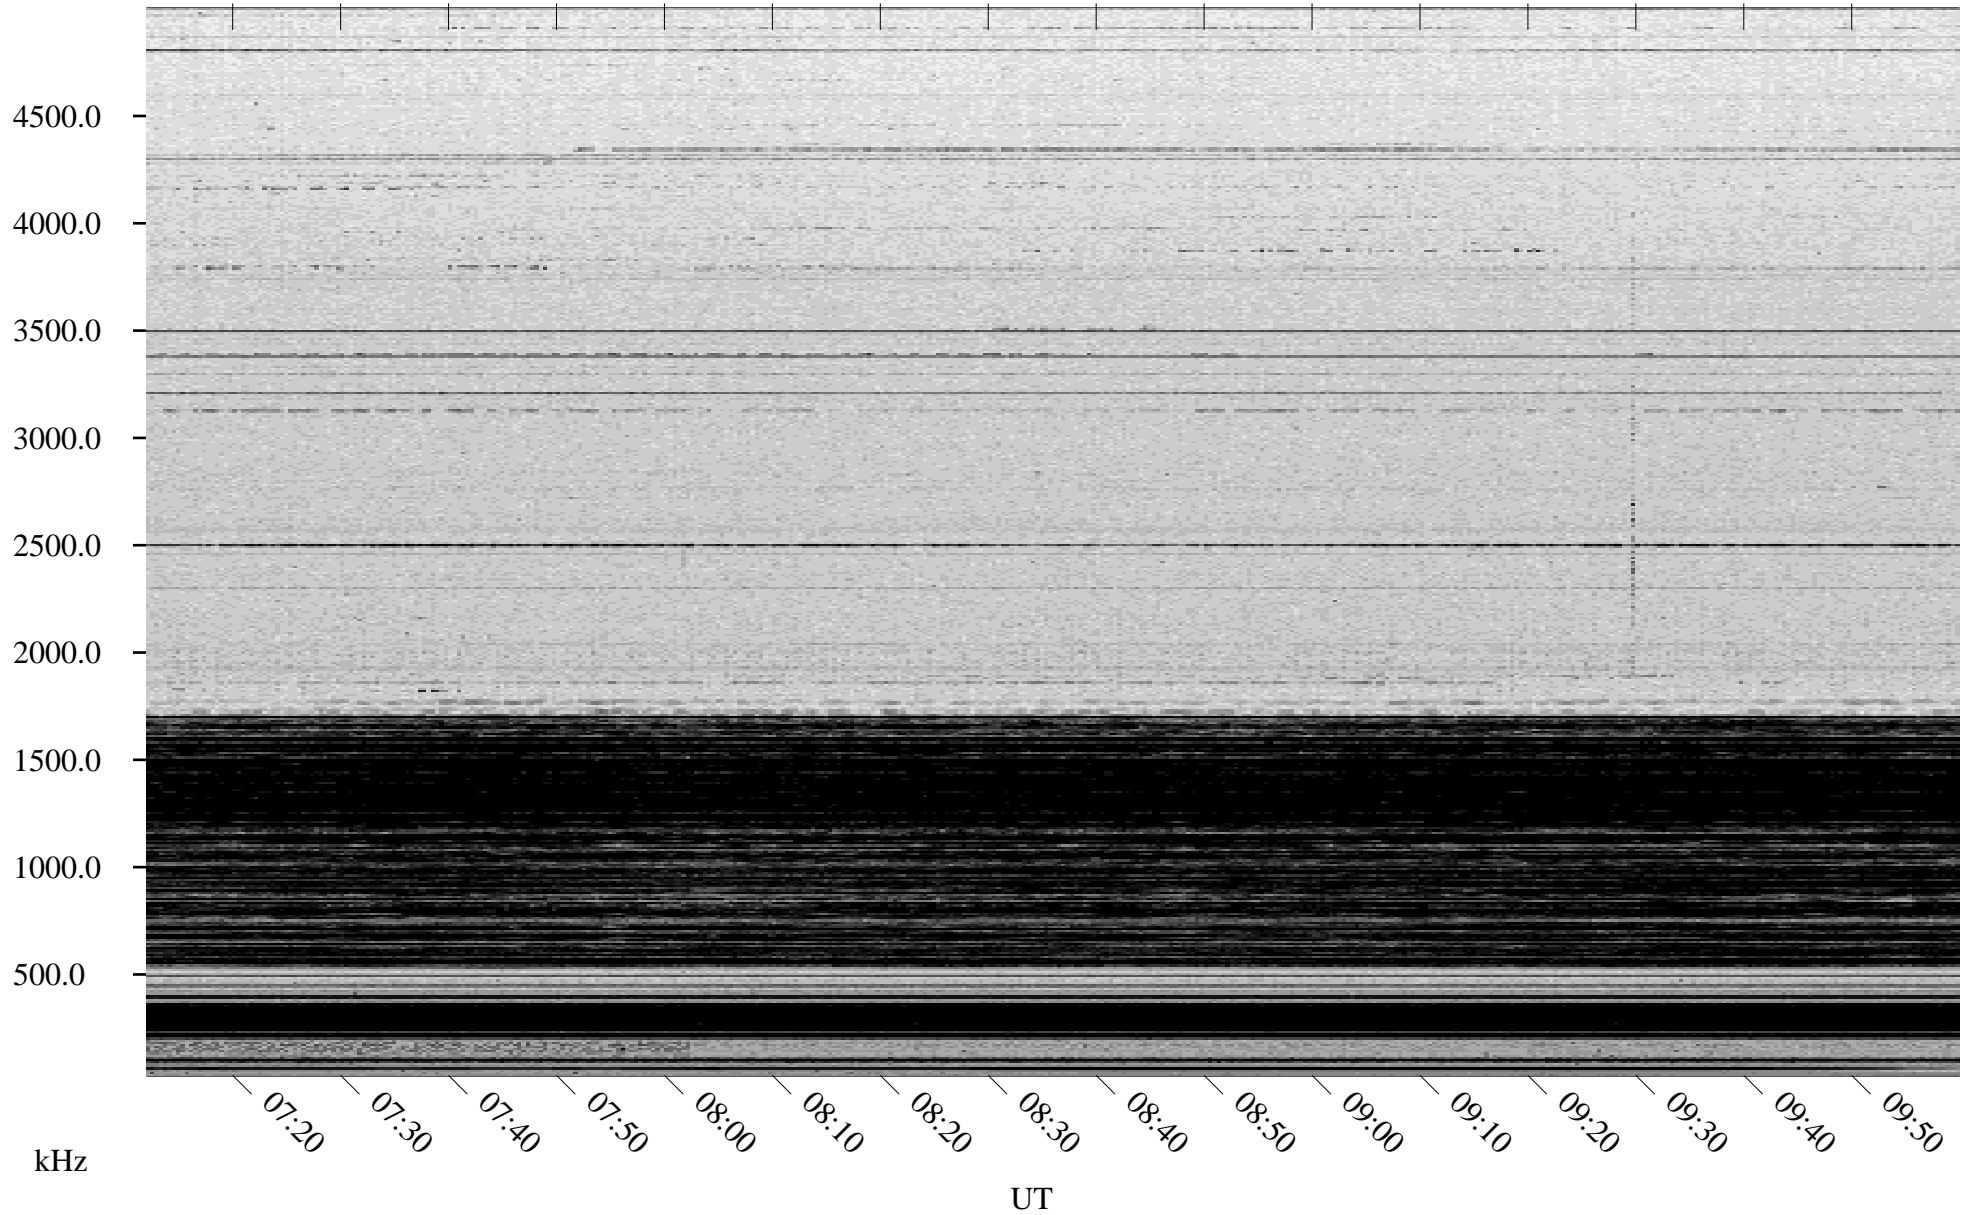

01/17/2005 Churchill, Manitoba

Linear Scale Black = 161 White = 15

ch05017l.r00m max_12

Page 1

01/17/2005 Churchill, Manitoba

Linear Scale Black = 161 White = 15

ch05017l.r00m max_12

Page 2

01/18/2005 Churchill, Manitoba

Linear Scale Black = 161 White = 15

ch05017l.r00m max_12

Page 3

01/18/2005 Churchill, Manitoba

Linear Scale Black = 161 White = 15

ch050171.r00m max_12

Page 4

01/18/2005 Churchill, Manitoba

Linear Scale Black = 161 White = 15

ch05017l.r00m max_12

Page 5

01/18/2005 Churchill, Manitoba

Linear Scale Black = 161 White = 15

ch05017l.r00m max_12

Page 6

01/18/2005 Churchill, Manitoba

Linear Scale Black = 161 White = 15

ch05017l.r00m max_12

Page 7

01/18/2005 Churchill, Manitoba

Linear Scale Black = 161 White = 15

ch05017l.r00m max_12