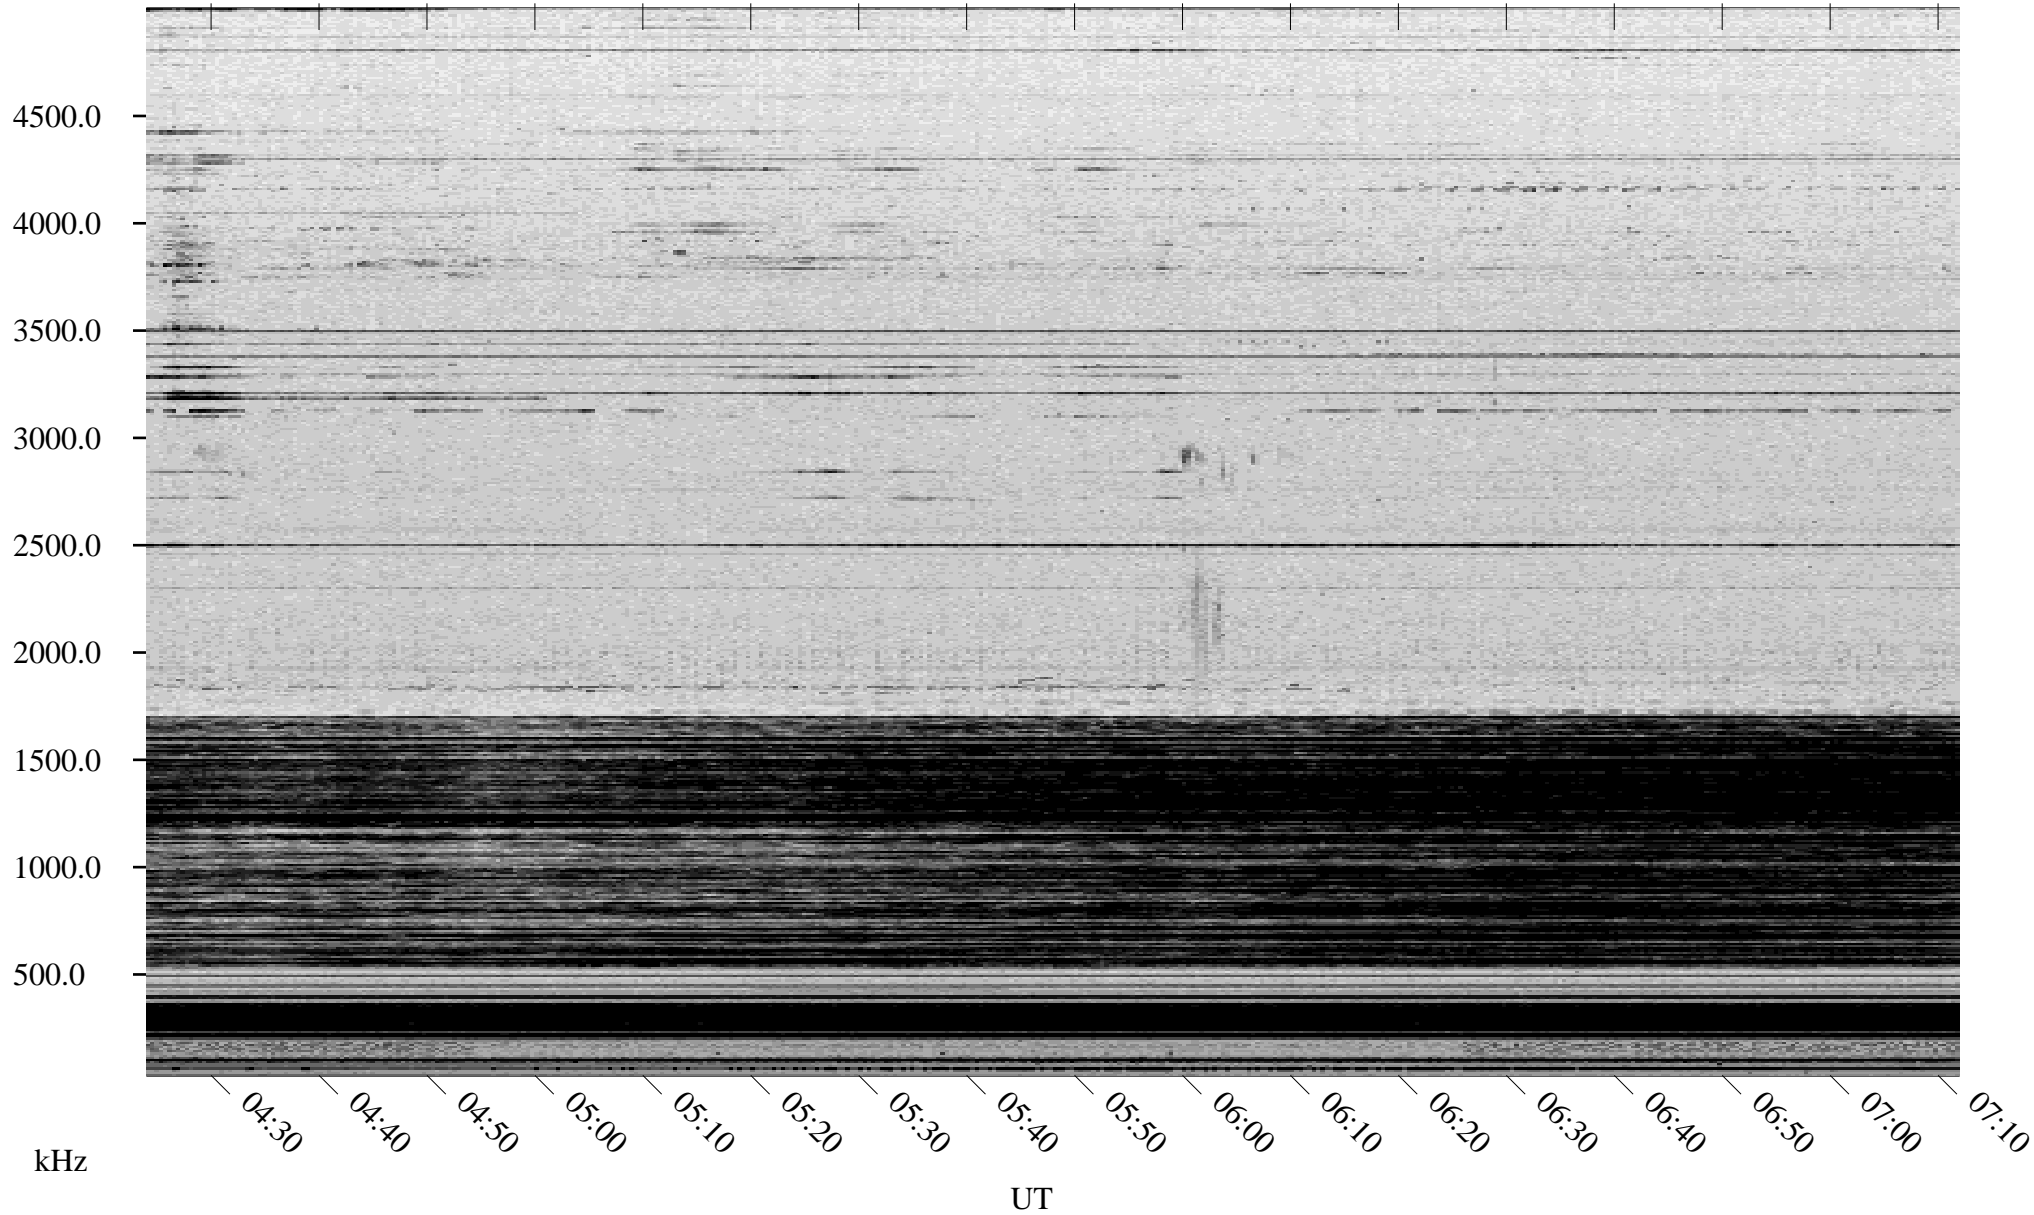

01/17/2005 Churchill, Manitoba

Linear Scale Black = 161 White = 15

ch05017l.r00m max_12

Page 1

01/17/2005 Churchill, Manitoba

Linear Scale Black = 161 White = 15

ch05017l.r00m max_12

Page 2

01/18/2005 Churchill, Manitoba

Linear Scale Black = 161 White = 15

ch05017l.r00m max_12

Page 3

01/18/2005 Churchill, Manitoba

Linear Scale Black = 161 White = 15

ch050171.r00m max_12

Page 4

01/18/2005 Churchill, Manitoba

Linear Scale Black = 161 White = 15

ch05017l.r00m max_12

Page 5

01/18/2005 Churchill, Manitoba

Linear Scale Black = 161 White = 15

ch05017l.r00m max_12

Page 6

01/18/2005 Churchill, Manitoba

Linear Scale Black = 161 White = 15

ch05017l.r00m max_12

Page 7

01/18/2005 Churchill, Manitoba

Linear Scale Black = 161 White = 15

ch05017l.r00m max_12