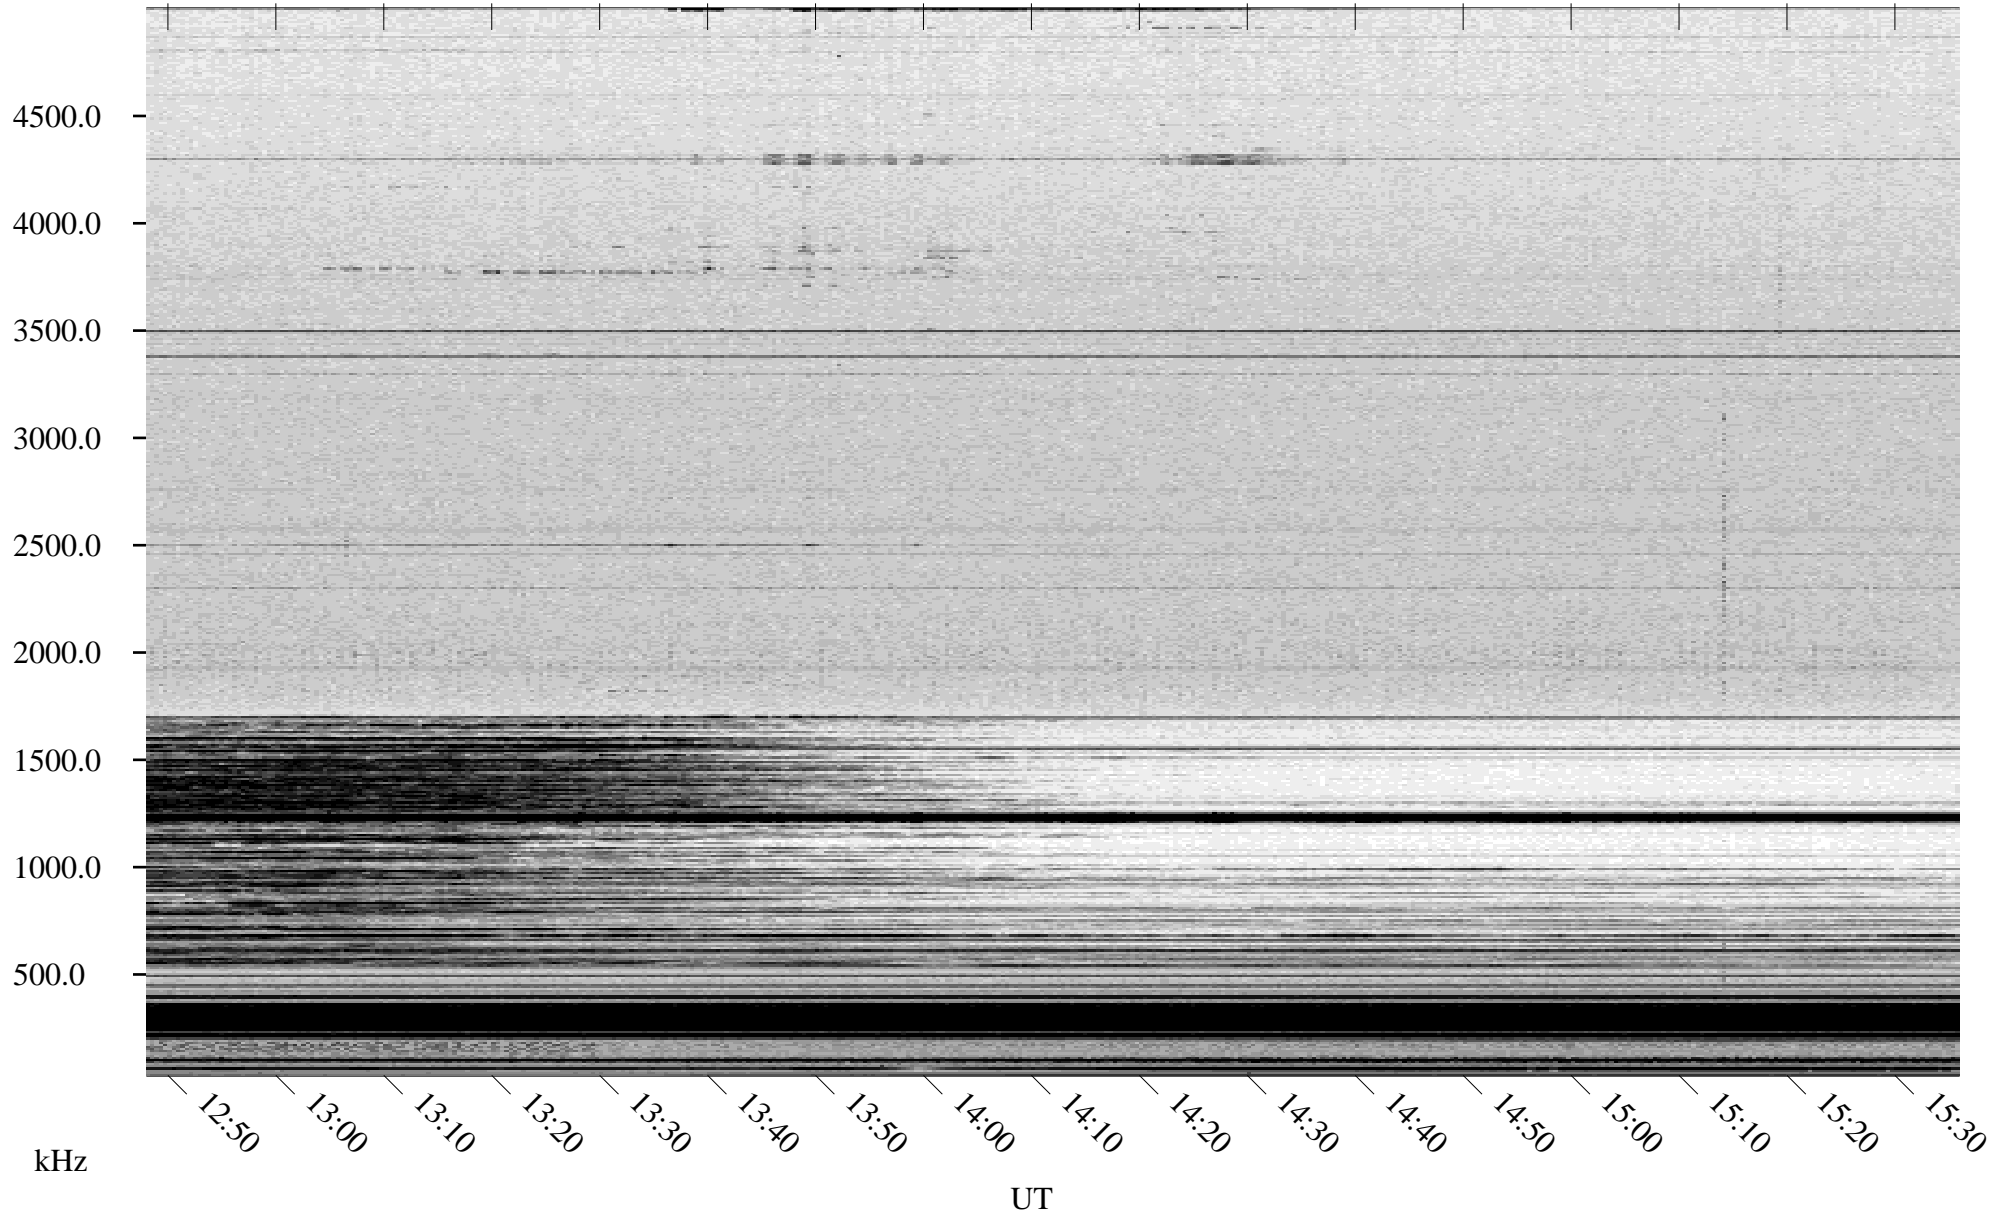

01/17/2005 Churchill, Manitoba

Linear Scale Black = 161 White = 15

ch05017l.r00m max_12

Page 1

01/17/2005 Churchill, Manitoba

Linear Scale Black = 161 White = 15

ch05017l.r00m max_12

Page 2

01/18/2005 Churchill, Manitoba

Linear Scale Black = 161 White = 15

ch05017l.r00m max_12

Page 3

01/18/2005 Churchill, Manitoba

Linear Scale Black = 161 White = 15

ch050171.r00m max_12

Page 4

01/18/2005 Churchill, Manitoba

Linear Scale Black = 161 White = 15

ch05017l.r00m max_12

Page 5

01/18/2005 Churchill, Manitoba

Linear Scale Black = 161 White = 15

ch05017l.r00m max_12

Page 6

01/18/2005 Churchill, Manitoba

Linear Scale Black = 161 White = 15

ch05017l.r00m max_12

Page 7

01/18/2005 Churchill, Manitoba

Linear Scale Black = 161 White = 15

ch05017l.r00m max_12