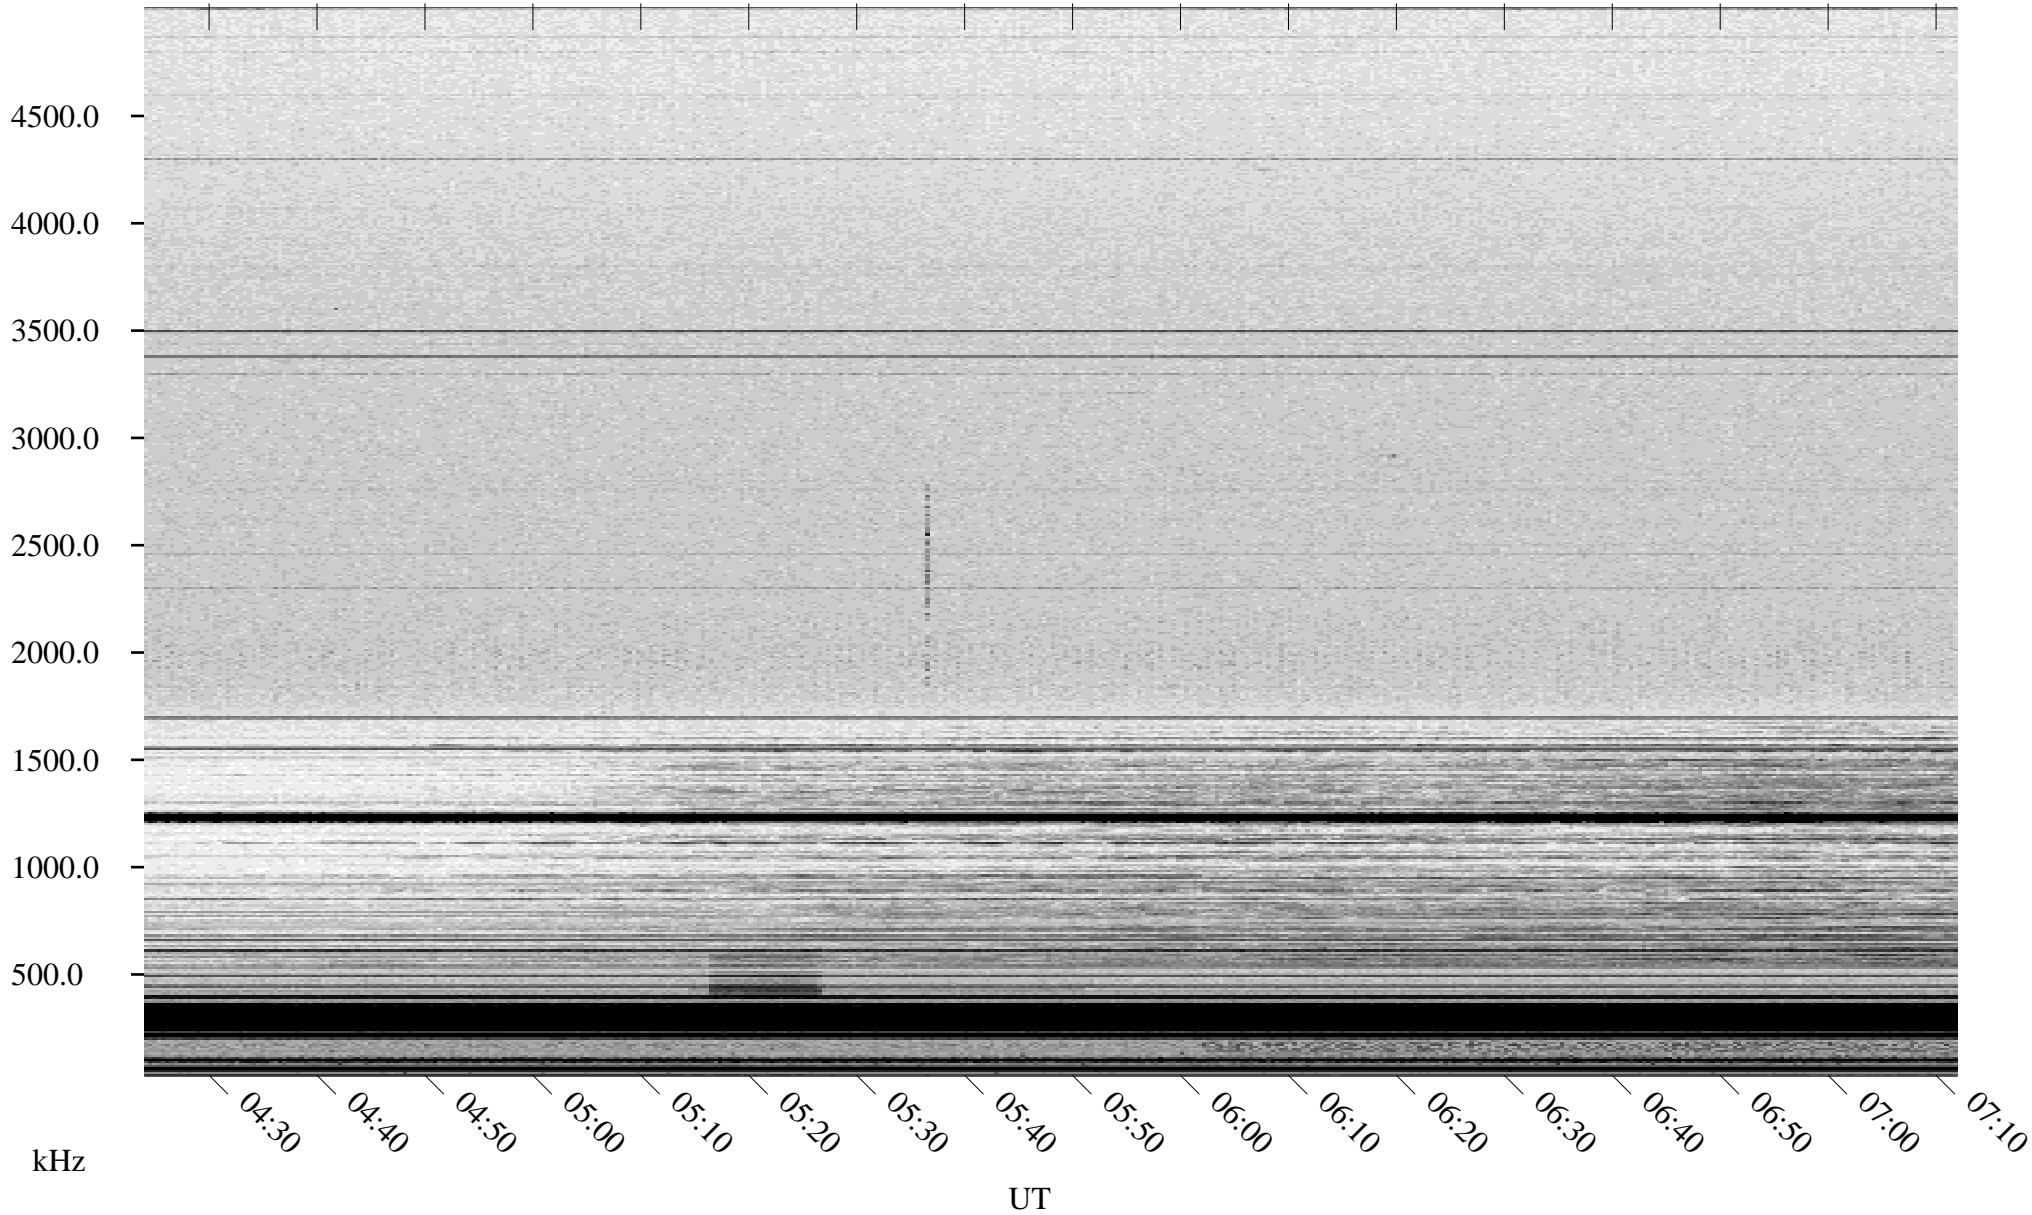

01/18/2005 Churchill, Manitoba

Linear Scale Black = 161 White = 15

ch05018l.r00m max_12

Page 1

01/18/2005 Churchill, Manitoba

Linear Scale Black = 161 White = 15

ch05018l.r00m max_12

Page 2

01/19/2005 Churchill, Manitoba

Linear Scale Black = 161 White = 15

ch05018l.r00m max_12

Page 3

01/19/2005 Churchill, Manitoba

Linear Scale Black = 161 White = 15

ch05018l.r00m max_12

Page 4

01/19/2005 Churchill, Manitoba

Linear Scale Black = 161 White = 15

ch05018l.r00m max_12

01/19/2005 Churchill, Manitoba

Linear Scale Black = 161 White = 15

ch05018l.r00m max_12

Page 6

01/19/2005 Churchill, Manitoba

Linear Scale Black = 161 White = 15

ch05018l.r00m max_12

Page 7

01/19/2005 Churchill, Manitoba

Linear Scale Black = 161 White = 15

ch05018l.r00m max_12