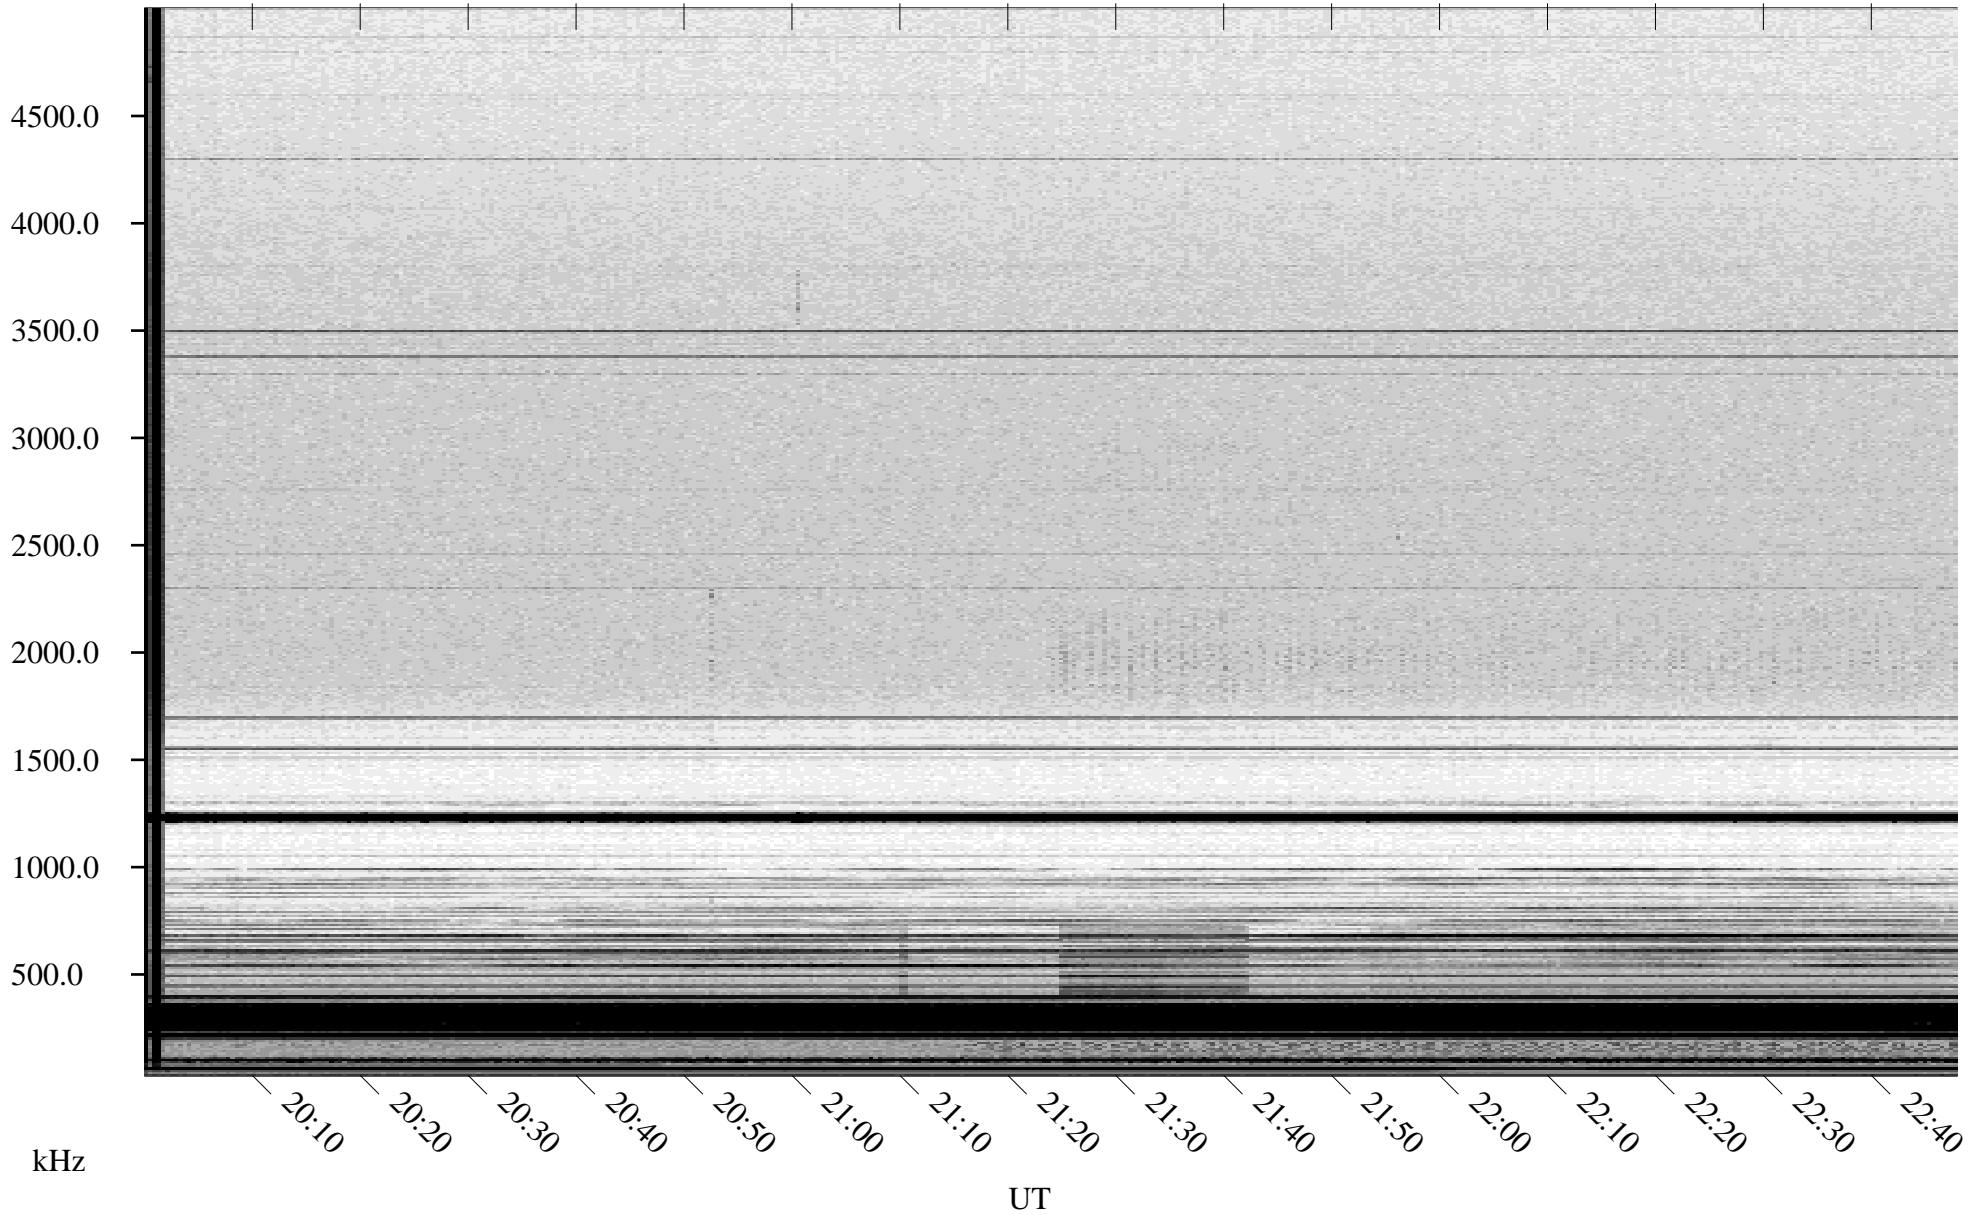

01/18/2005 Churchill, Manitoba

Linear Scale Black = 161 White = 15

ch05018l.r00m max_12

Page 1

01/18/2005 Churchill, Manitoba

Linear Scale Black = 161 White = 15

ch05018l.r00m max_12

Page 2

01/19/2005 Churchill, Manitoba

Linear Scale Black = 161 White = 15

ch05018l.r00m max_12

Page 3

01/19/2005 Churchill, Manitoba

Linear Scale Black = 161 White = 15

ch05018l.r00m max_12

Page 4

01/19/2005 Churchill, Manitoba

Linear Scale Black = 161 White = 15

ch05018l.r00m max_12

01/19/2005 Churchill, Manitoba

Linear Scale Black = 161 White = 15

ch05018l.r00m max_12

Page 6

01/19/2005 Churchill, Manitoba

Linear Scale Black = 161 White = 15

ch05018l.r00m max_12

Page 7

01/19/2005 Churchill, Manitoba

Linear Scale Black = 161 White = 15

ch05018l.r00m max_12