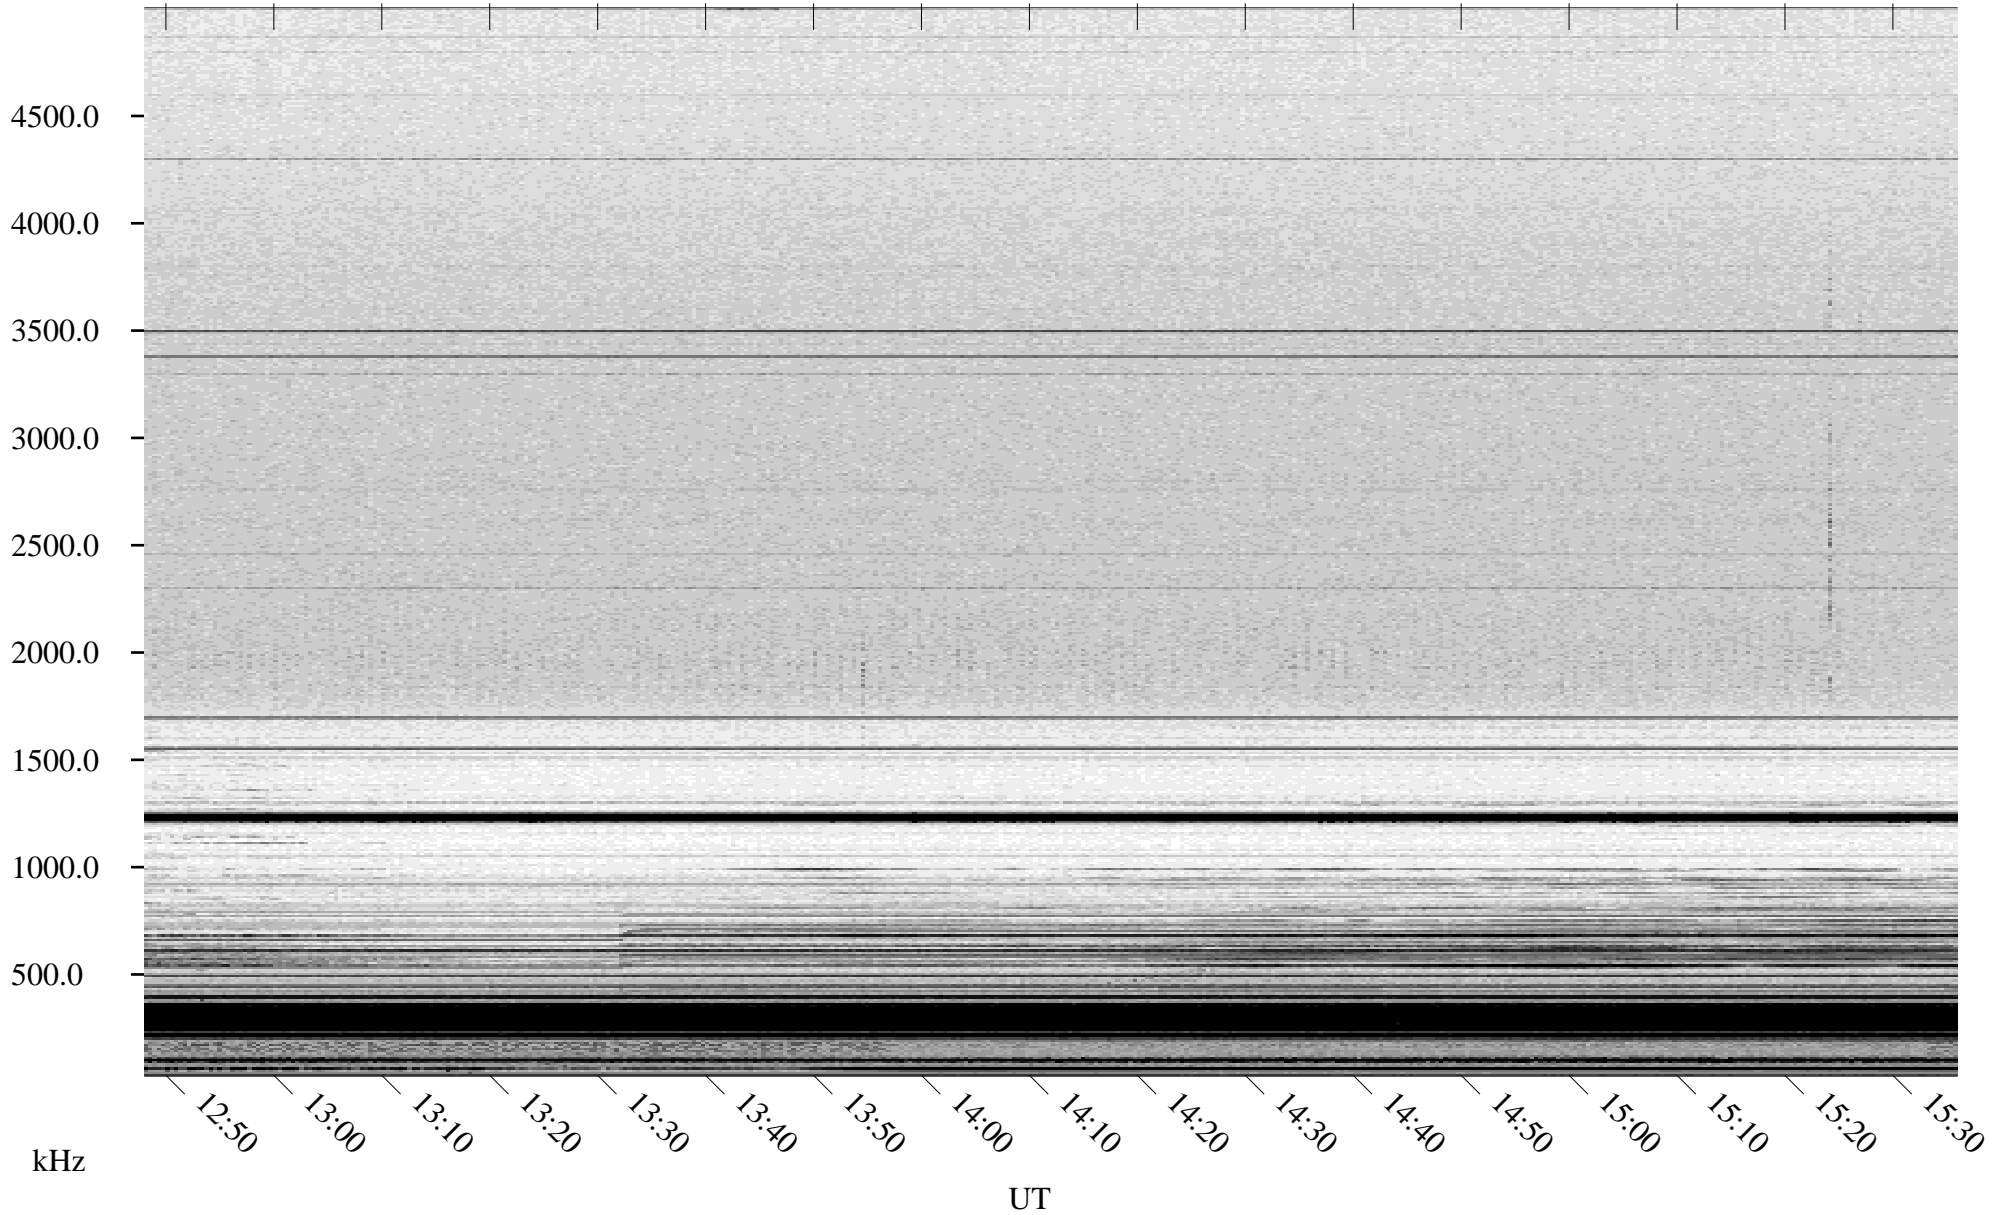

01/18/2005 Churchill, Manitoba

Linear Scale Black = 161 White = 15

ch05018l.r00m max_12

Page 1

01/18/2005 Churchill, Manitoba

Linear Scale Black = 161 White = 15

ch05018l.r00m max_12

Page 2

01/19/2005 Churchill, Manitoba

Linear Scale Black = 161 White = 15

ch05018l.r00m max_12

Page 3

01/19/2005 Churchill, Manitoba

Linear Scale Black = 161 White = 15

ch05018l.r00m max_12

Page 4

01/19/2005 Churchill, Manitoba

Linear Scale Black = 161 White = 15

ch05018l.r00m max_12

01/19/2005 Churchill, Manitoba

Linear Scale Black = 161 White = 15

ch05018l.r00m max_12

Page 6

01/19/2005 Churchill, Manitoba

Linear Scale Black = 161 White = 15

ch05018l.r00m max_12

Page 7

01/19/2005 Churchill, Manitoba

Linear Scale Black = 161 White = 15

ch05018l.r00m max_12