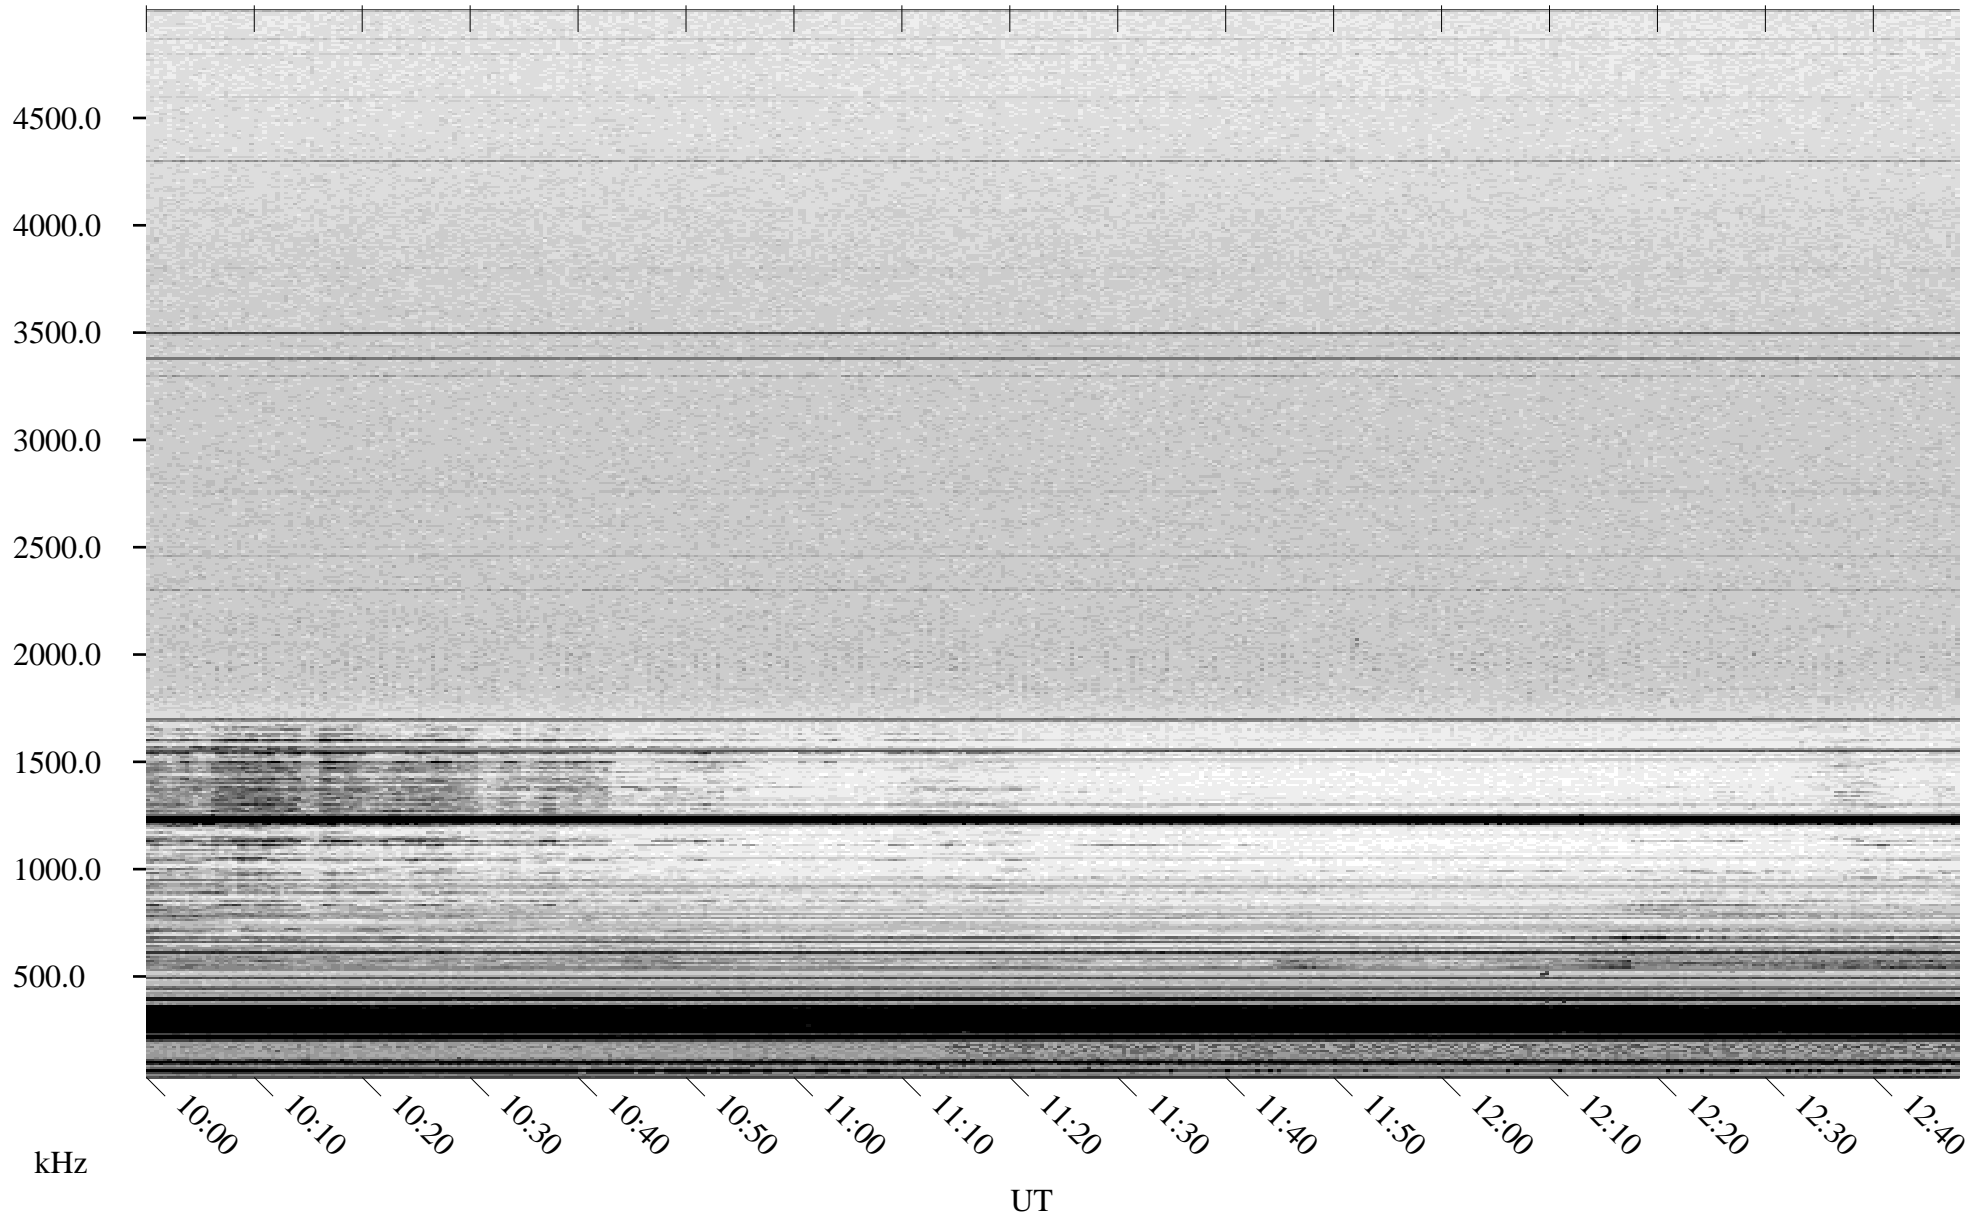

01/18/2005 Churchill, Manitoba

Linear Scale Black = 161 White = 15

ch05018l.r00m max_12

Page 1

01/18/2005 Churchill, Manitoba

Linear Scale Black = 161 White = 15

ch05018l.r00m max_12

Page 2

01/19/2005 Churchill, Manitoba

Linear Scale Black = 161 White = 15

ch05018l.r00m max_12

Page 3

01/19/2005 Churchill, Manitoba

Linear Scale Black = 161 White = 15

ch05018l.r00m max_12

Page 4

01/19/2005 Churchill, Manitoba

Linear Scale Black = 161 White = 15

ch05018l.r00m max_12

01/19/2005 Churchill, Manitoba

Linear Scale Black = 161 White = 15

ch05018l.r00m max_12

Page 6

01/19/2005 Churchill, Manitoba

Linear Scale Black = 161 White = 15

ch05018l.r00m max_12

Page 7

01/19/2005 Churchill, Manitoba

Linear Scale Black = 161 White = 15

ch05018l.r00m max_12