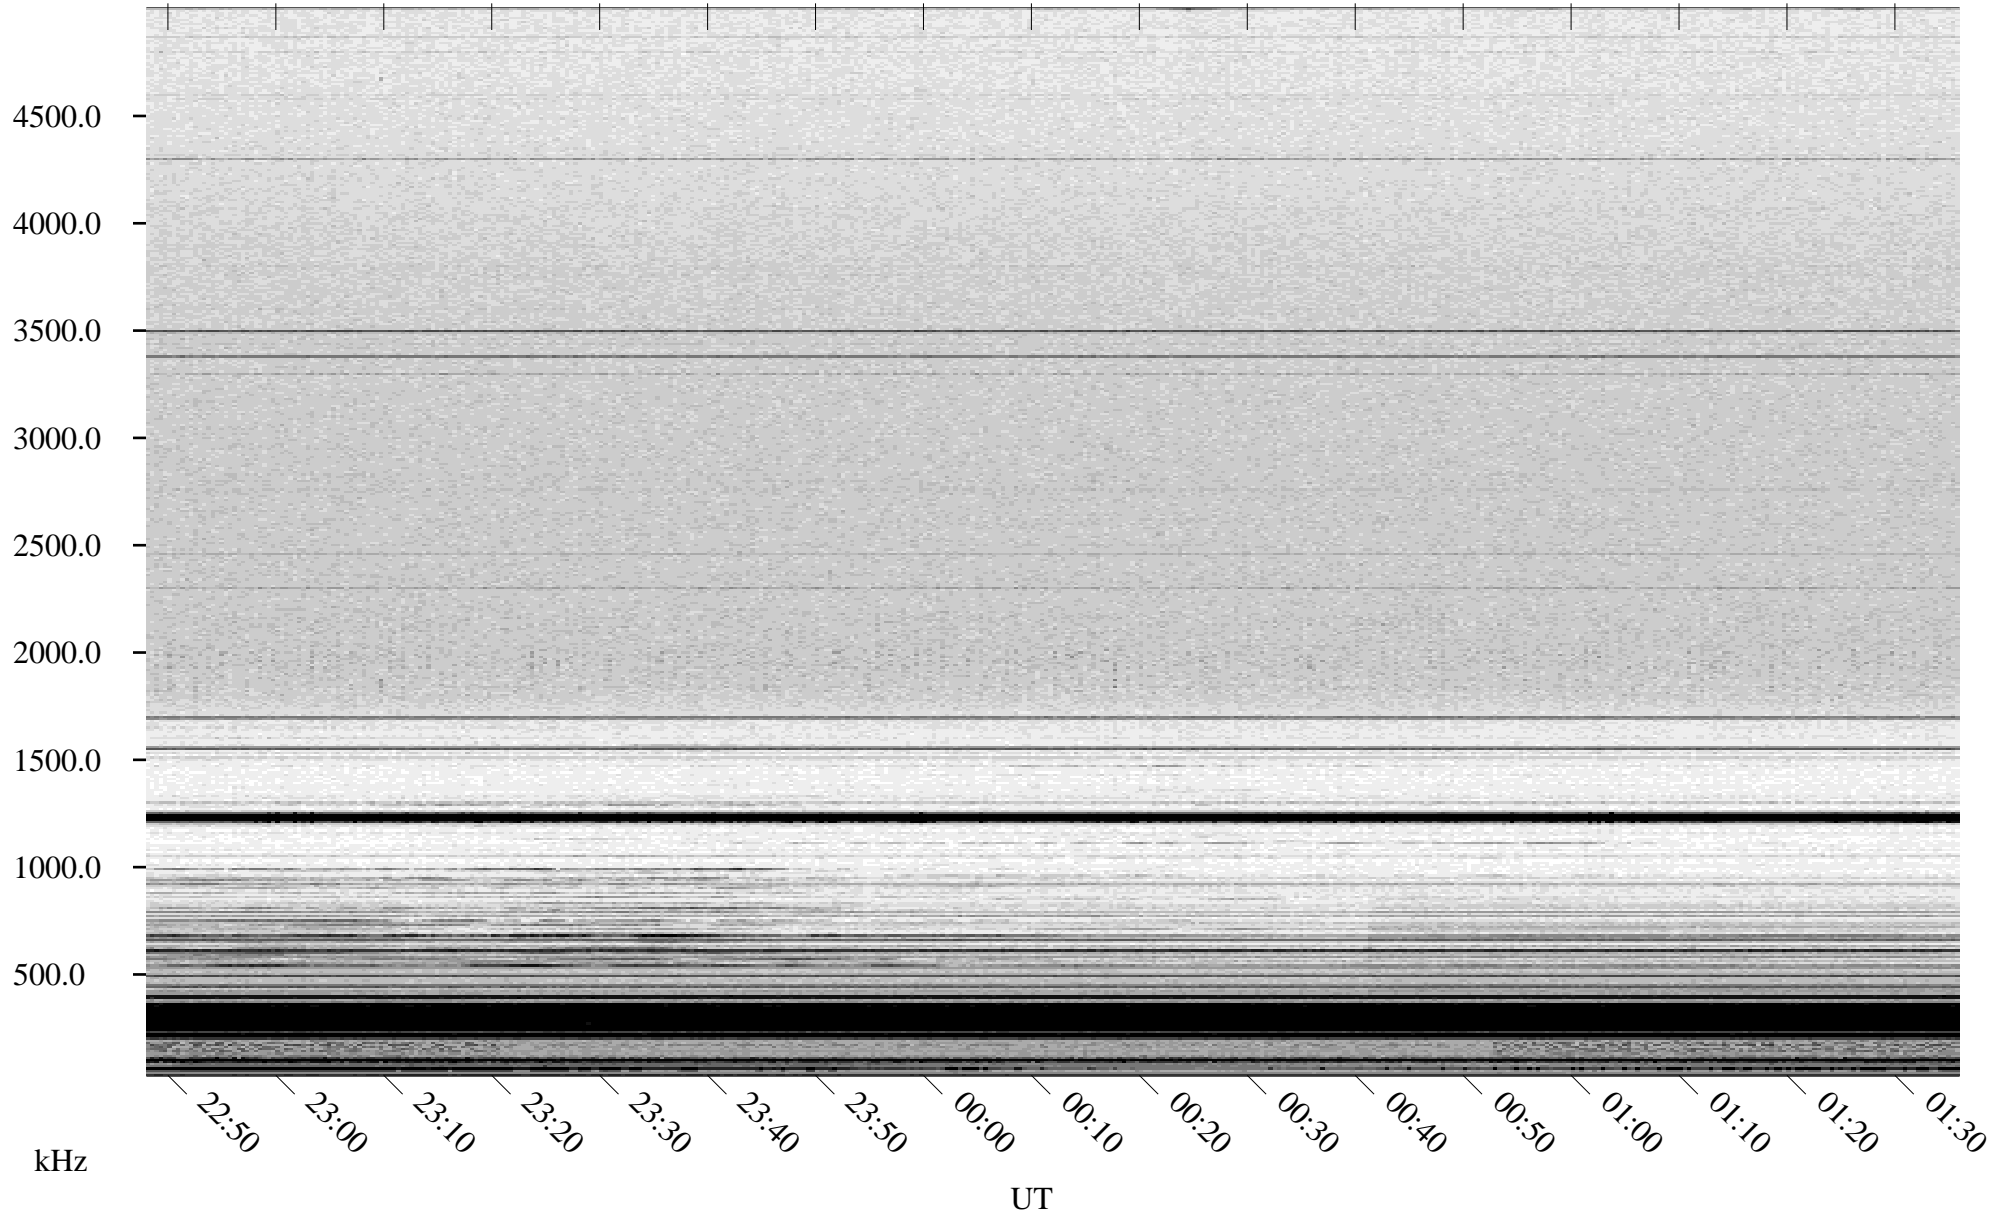

01/18/2005 Churchill, Manitoba

Linear Scale Black = 161 White = 15

ch05018l.r00m max_12

Page 1

01/18/2005 Churchill, Manitoba

Linear Scale Black = 161 White = 15

ch05018l.r00m max_12

Page 2

01/19/2005 Churchill, Manitoba

Linear Scale Black = 161 White = 15

ch05018l.r00m max_12

Page 3

01/19/2005 Churchill, Manitoba

Linear Scale Black = 161 White = 15

ch05018l.r00m max_12

Page 4

01/19/2005 Churchill, Manitoba

Linear Scale Black = 161 White = 15

ch05018l.r00m max_12

01/19/2005 Churchill, Manitoba

Linear Scale Black = 161 White = 15

ch05018l.r00m max_12

Page 6

01/19/2005 Churchill, Manitoba

Linear Scale Black = 161 White = 15

ch05018l.r00m max_12

Page 7

01/19/2005 Churchill, Manitoba

Linear Scale Black = 161 White = 15

ch05018l.r00m max_12