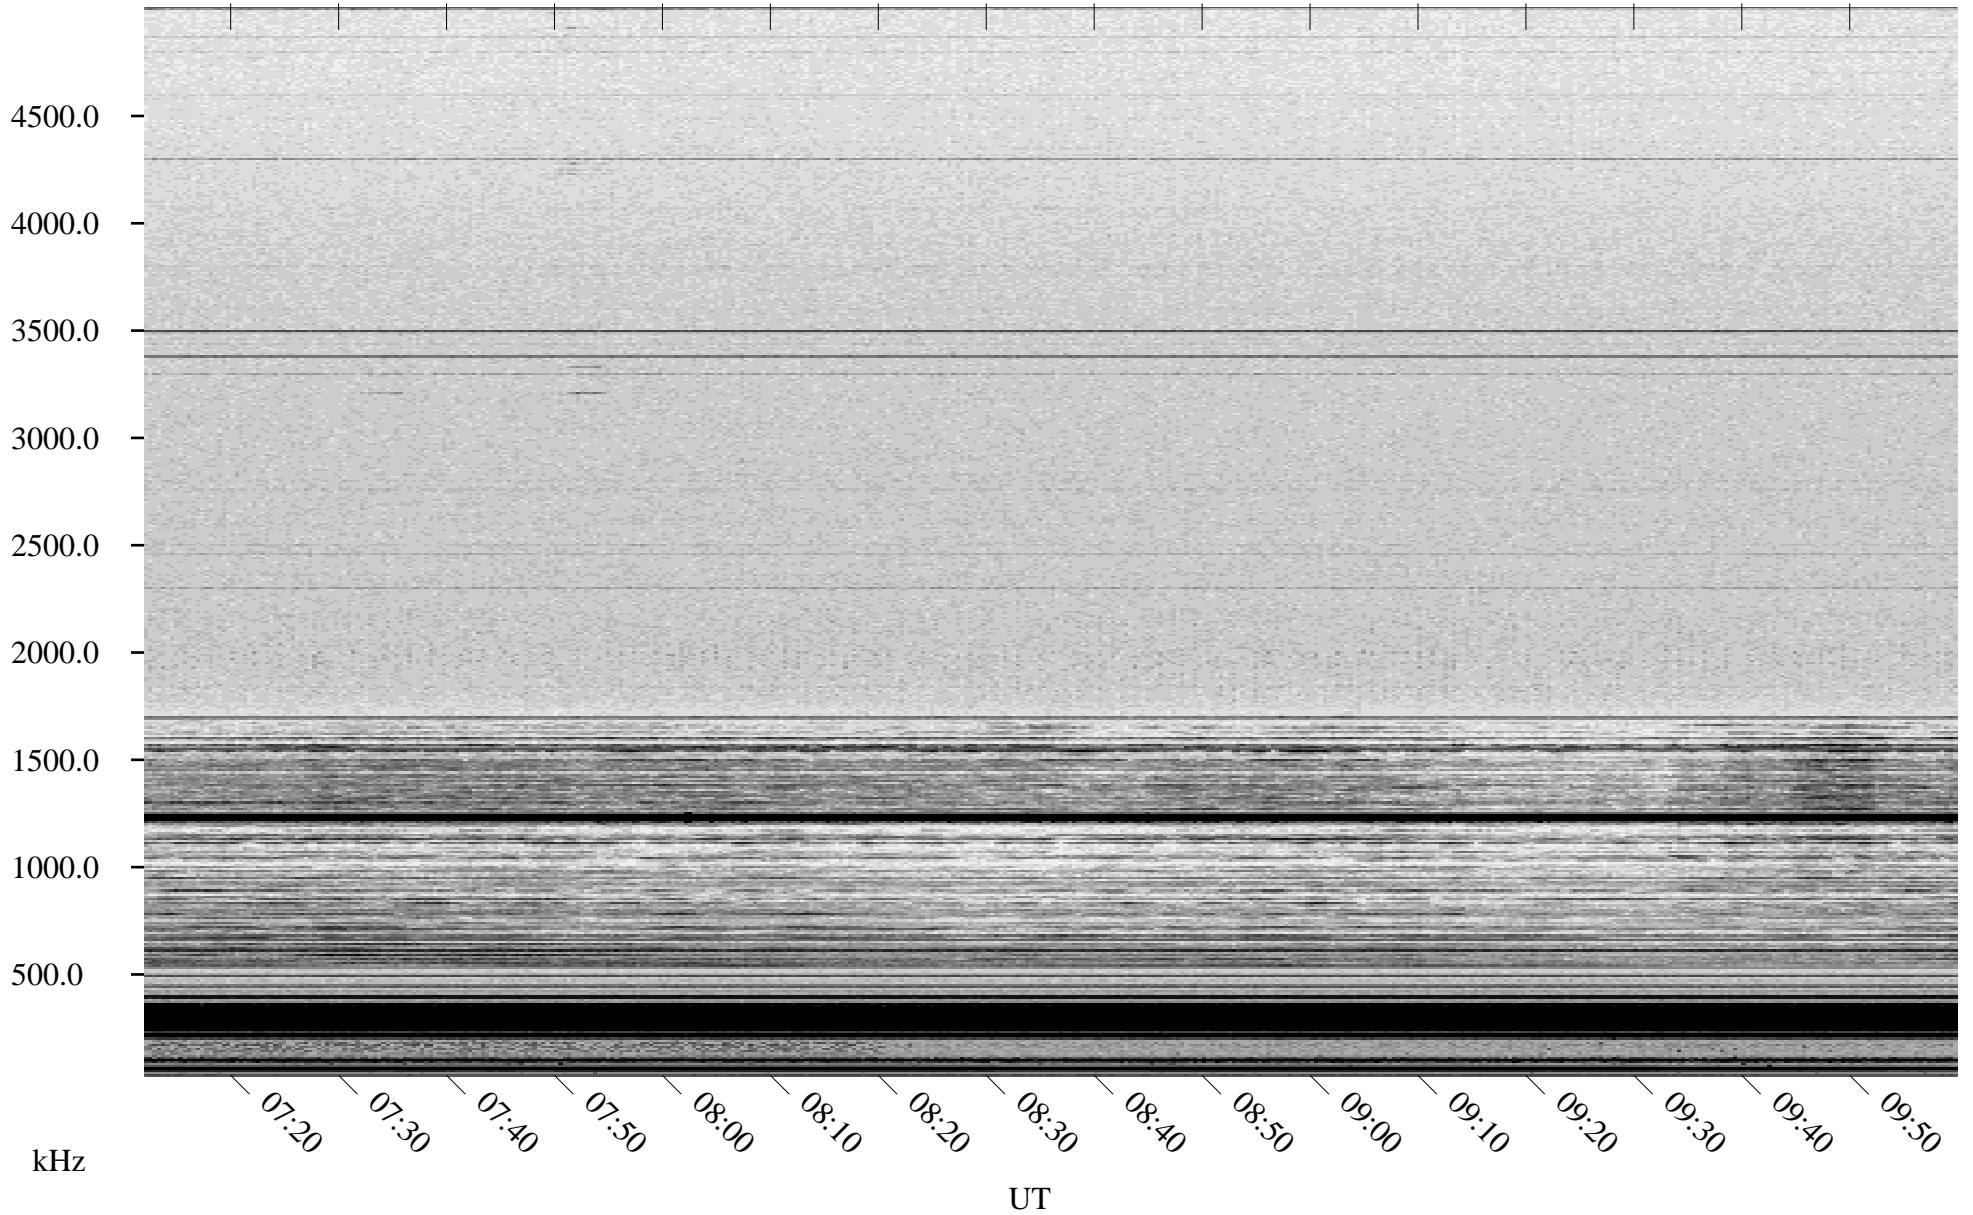

01/18/2005 Churchill, Manitoba

Linear Scale Black = 161 White = 15

ch05018l.r00m max_12

Page 1

01/18/2005 Churchill, Manitoba

Linear Scale Black = 161 White = 15

ch05018l.r00m max_12

Page 2

01/19/2005 Churchill, Manitoba

Linear Scale Black = 161 White = 15

ch05018l.r00m max_12

Page 3

01/19/2005 Churchill, Manitoba

Linear Scale Black = 161 White = 15

ch05018l.r00m max_12

Page 4

01/19/2005 Churchill, Manitoba

Linear Scale Black = 161 White = 15

ch05018l.r00m max_12

01/19/2005 Churchill, Manitoba

Linear Scale Black = 161 White = 15

ch05018l.r00m max_12

Page 6

01/19/2005 Churchill, Manitoba

Linear Scale Black = 161 White = 15

ch05018l.r00m max_12

Page 7

01/19/2005 Churchill, Manitoba

Linear Scale Black = 161 White = 15

ch05018l.r00m max_12