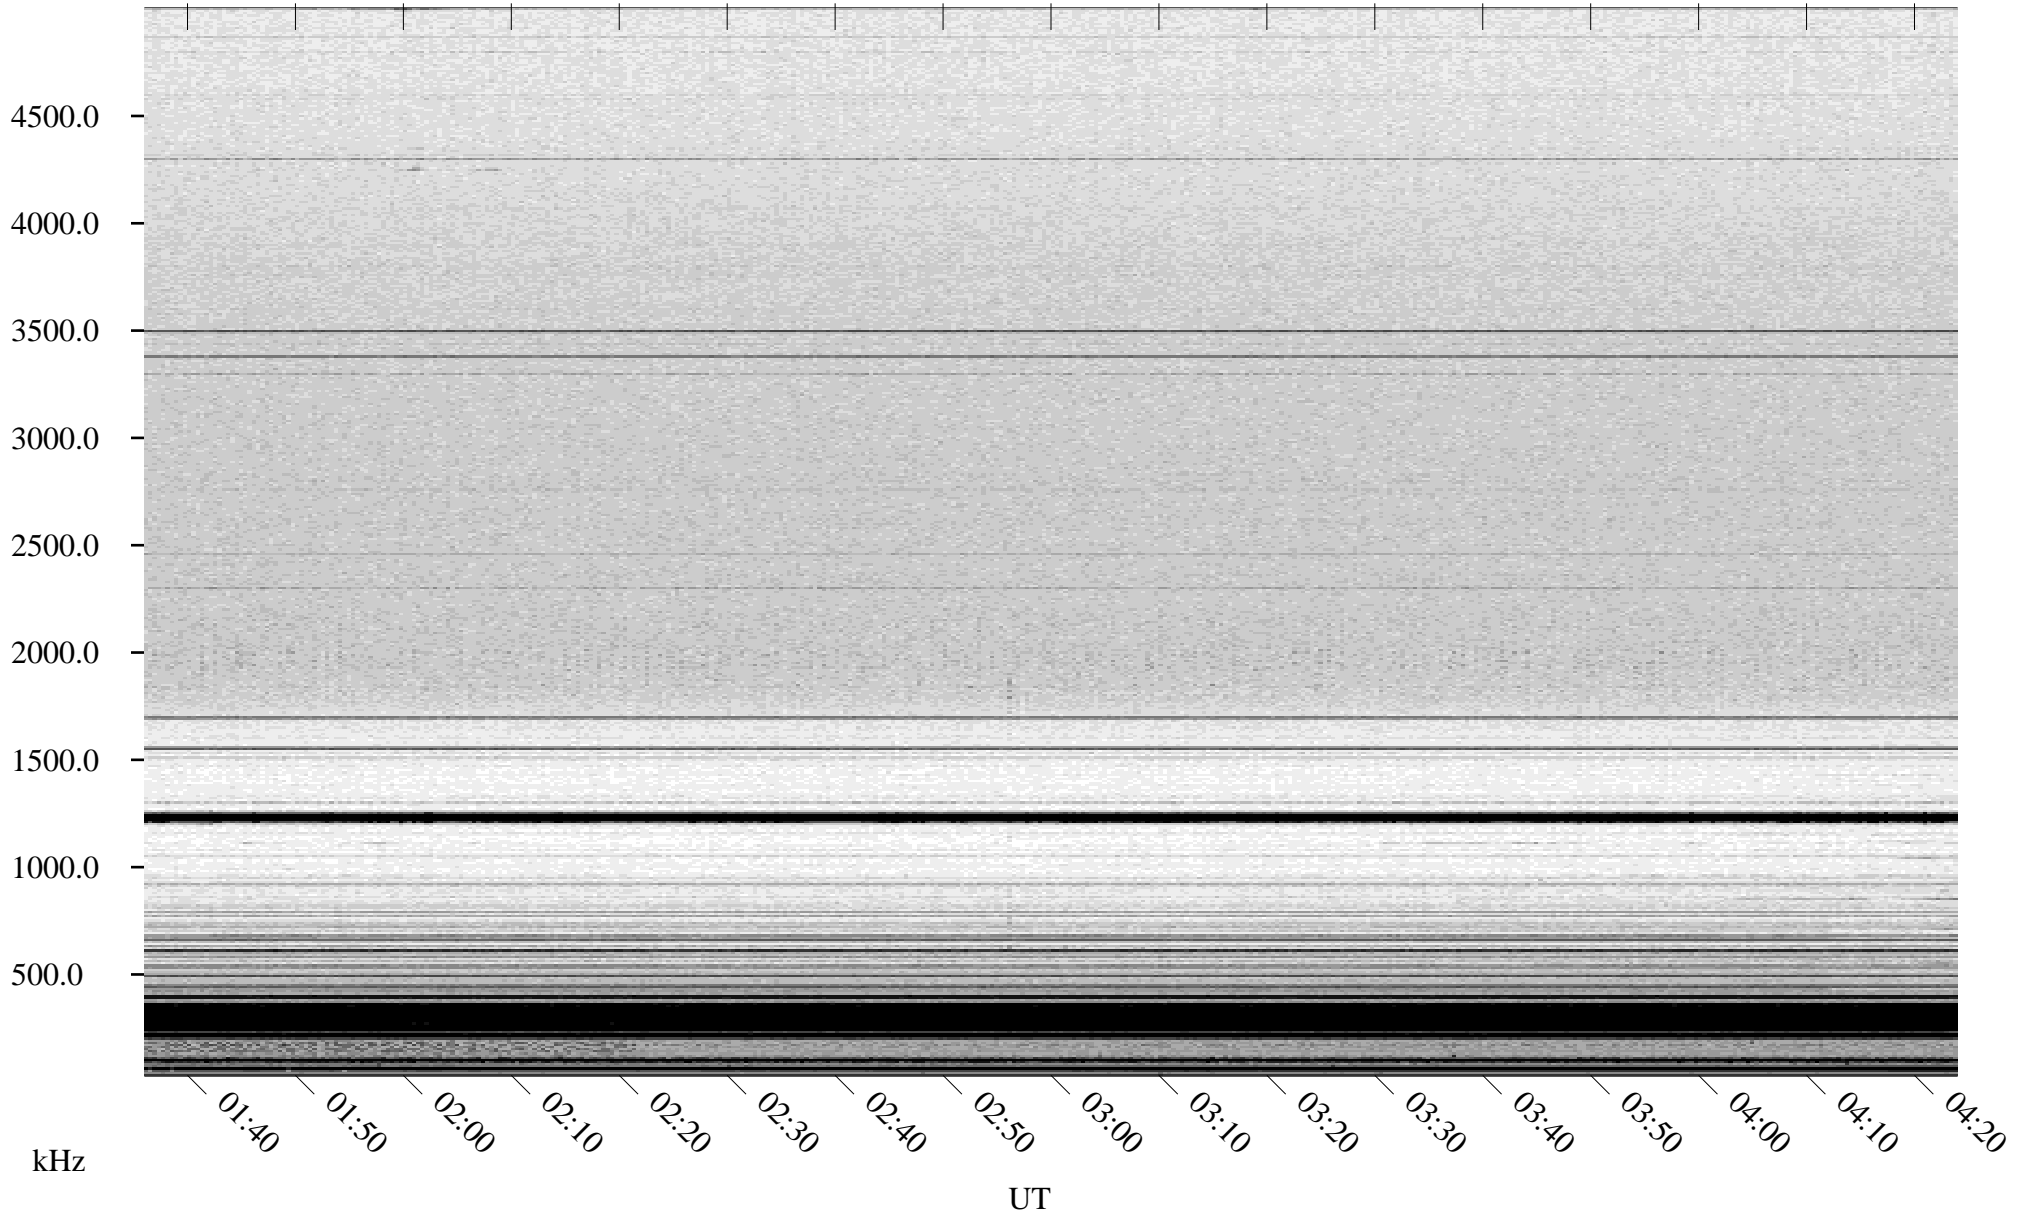

01/18/2005 Churchill, Manitoba

Linear Scale Black = 161 White = 15

ch05018l.r00m max_12

Page 1

01/18/2005 Churchill, Manitoba

Linear Scale Black = 161 White = 15

ch05018l.r00m max_12

Page 2

01/19/2005 Churchill, Manitoba

Linear Scale Black = 161 White = 15

ch05018l.r00m max_12

Page 3

01/19/2005 Churchill, Manitoba

Linear Scale Black = 161 White = 15

ch05018l.r00m max_12

Page 4

01/19/2005 Churchill, Manitoba

Linear Scale Black = 161 White = 15

ch05018l.r00m max_12

01/19/2005 Churchill, Manitoba

Linear Scale Black = 161 White = 15

ch05018l.r00m max_12

Page 6

01/19/2005 Churchill, Manitoba

Linear Scale Black = 161 White = 15

ch05018l.r00m max_12

Page 7

01/19/2005 Churchill, Manitoba

Linear Scale Black = 161 White = 15

ch05018l.r00m max_12