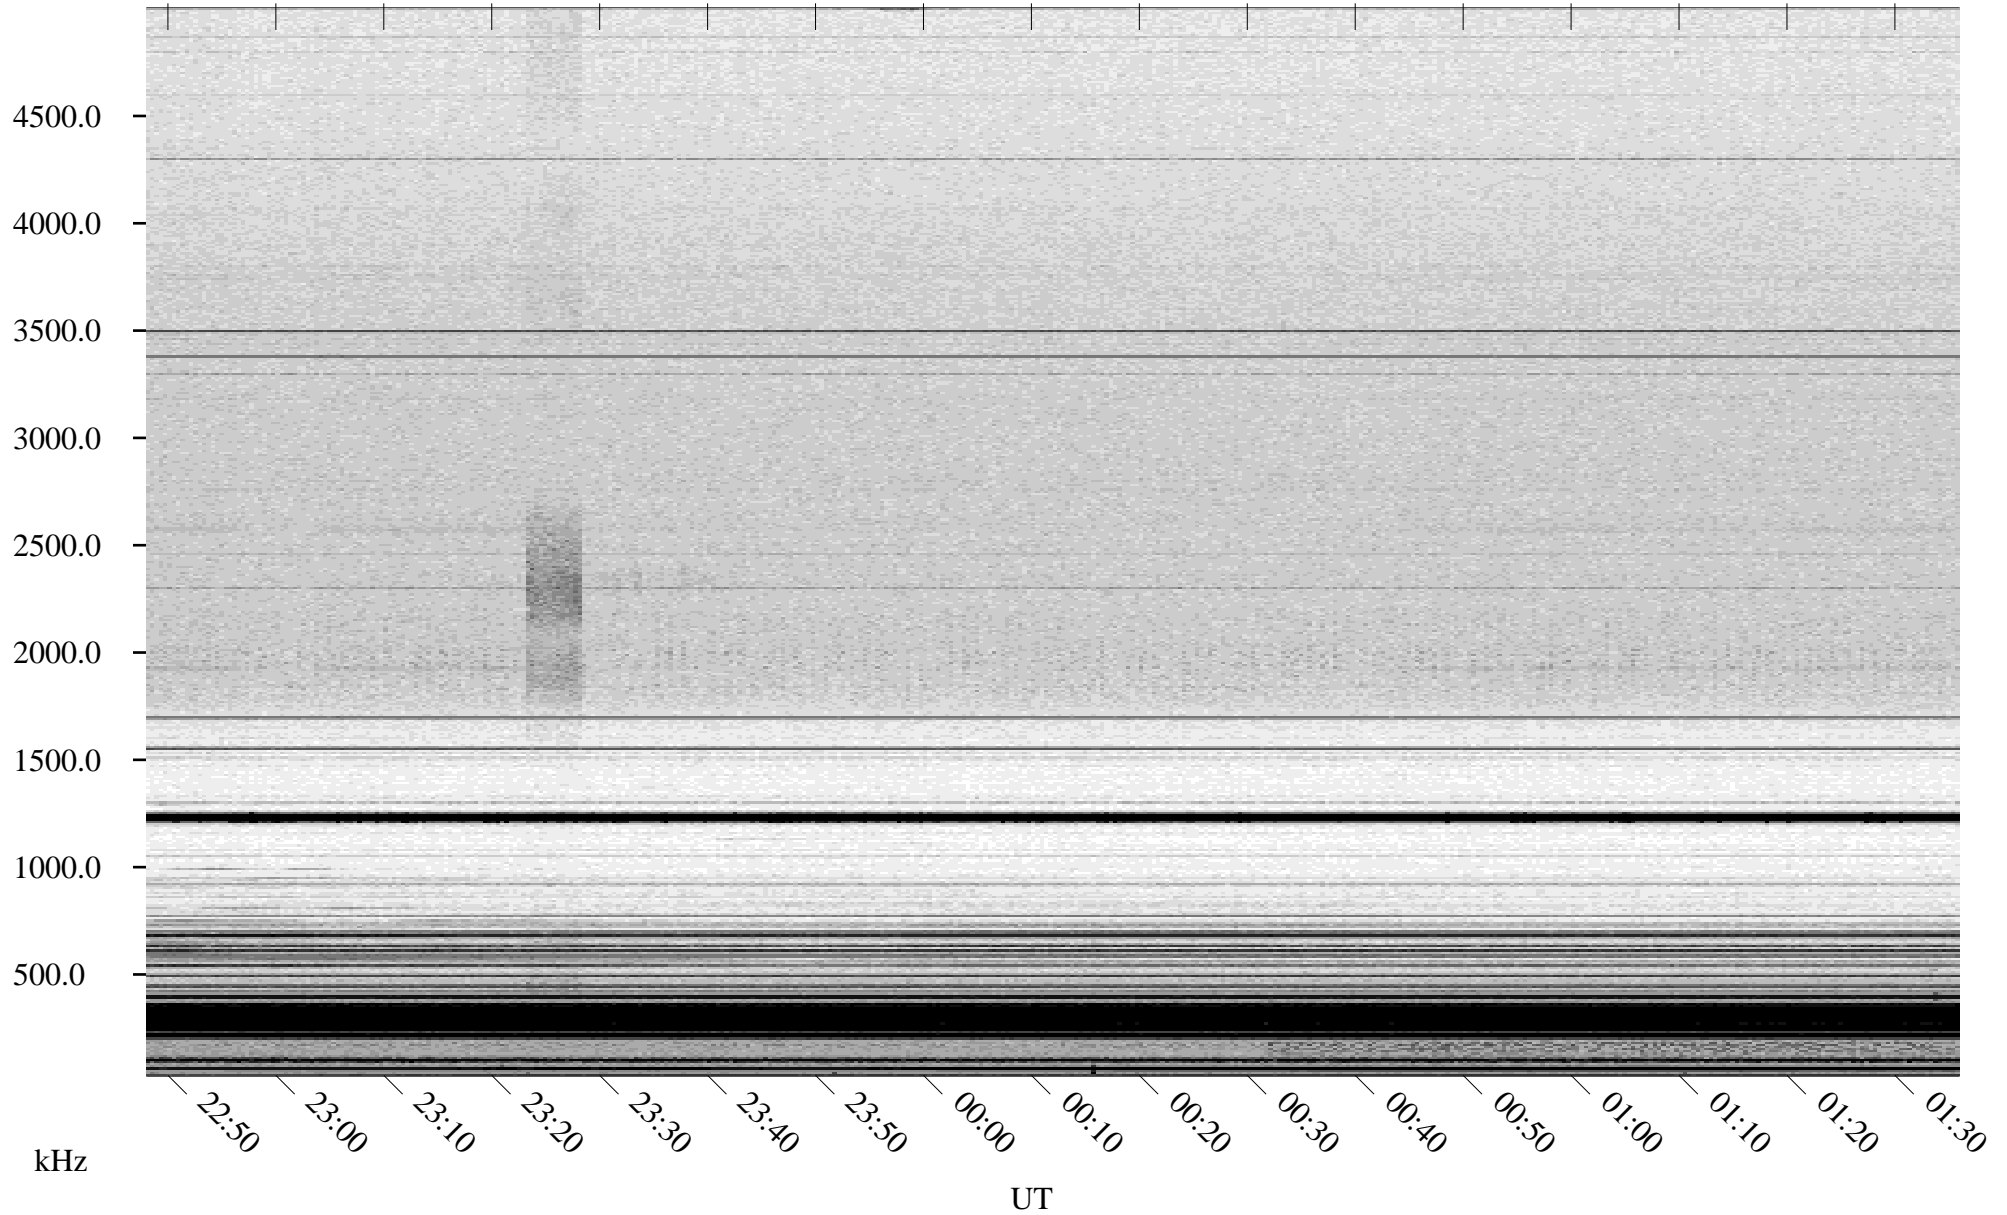

01/19/2005 Churchill, Manitoba

Linear Scale Black = 161 White = 15

ch05019l.r00m max_12

Page 1

01/19/2005 Churchill, Manitoba

Linear Scale

Black = 161

White = 15

ch05019l.r00m max_12

Page 2

01/20/2005 Churchill, Manitoba

Linear Scale Black = 161 White = 15

ch05019l.r00m max_12

Page 3

01/20/2005 Churchill, Manitoba

Linear Scale Black = 161 White = 15

ch05019l.r00m max_12

Page 4

01/20/2005 Churchill, Manitoba

Linear Scale Black = 161 White = 15

ch05019l.r00m max_12

Page 5

01/20/2005 Churchill, Manitoba

Linear Scale Black = 161 White = 15

ch05019l.r00m max_12

Page 6

01/20/2005 Churchill, Manitoba

Linear Scale Black = 161 White = 15

ch05019l.r00m max_12

Page 7

01/20/2005 Churchill, Manitoba

Linear Scale Black = 161 White = 15