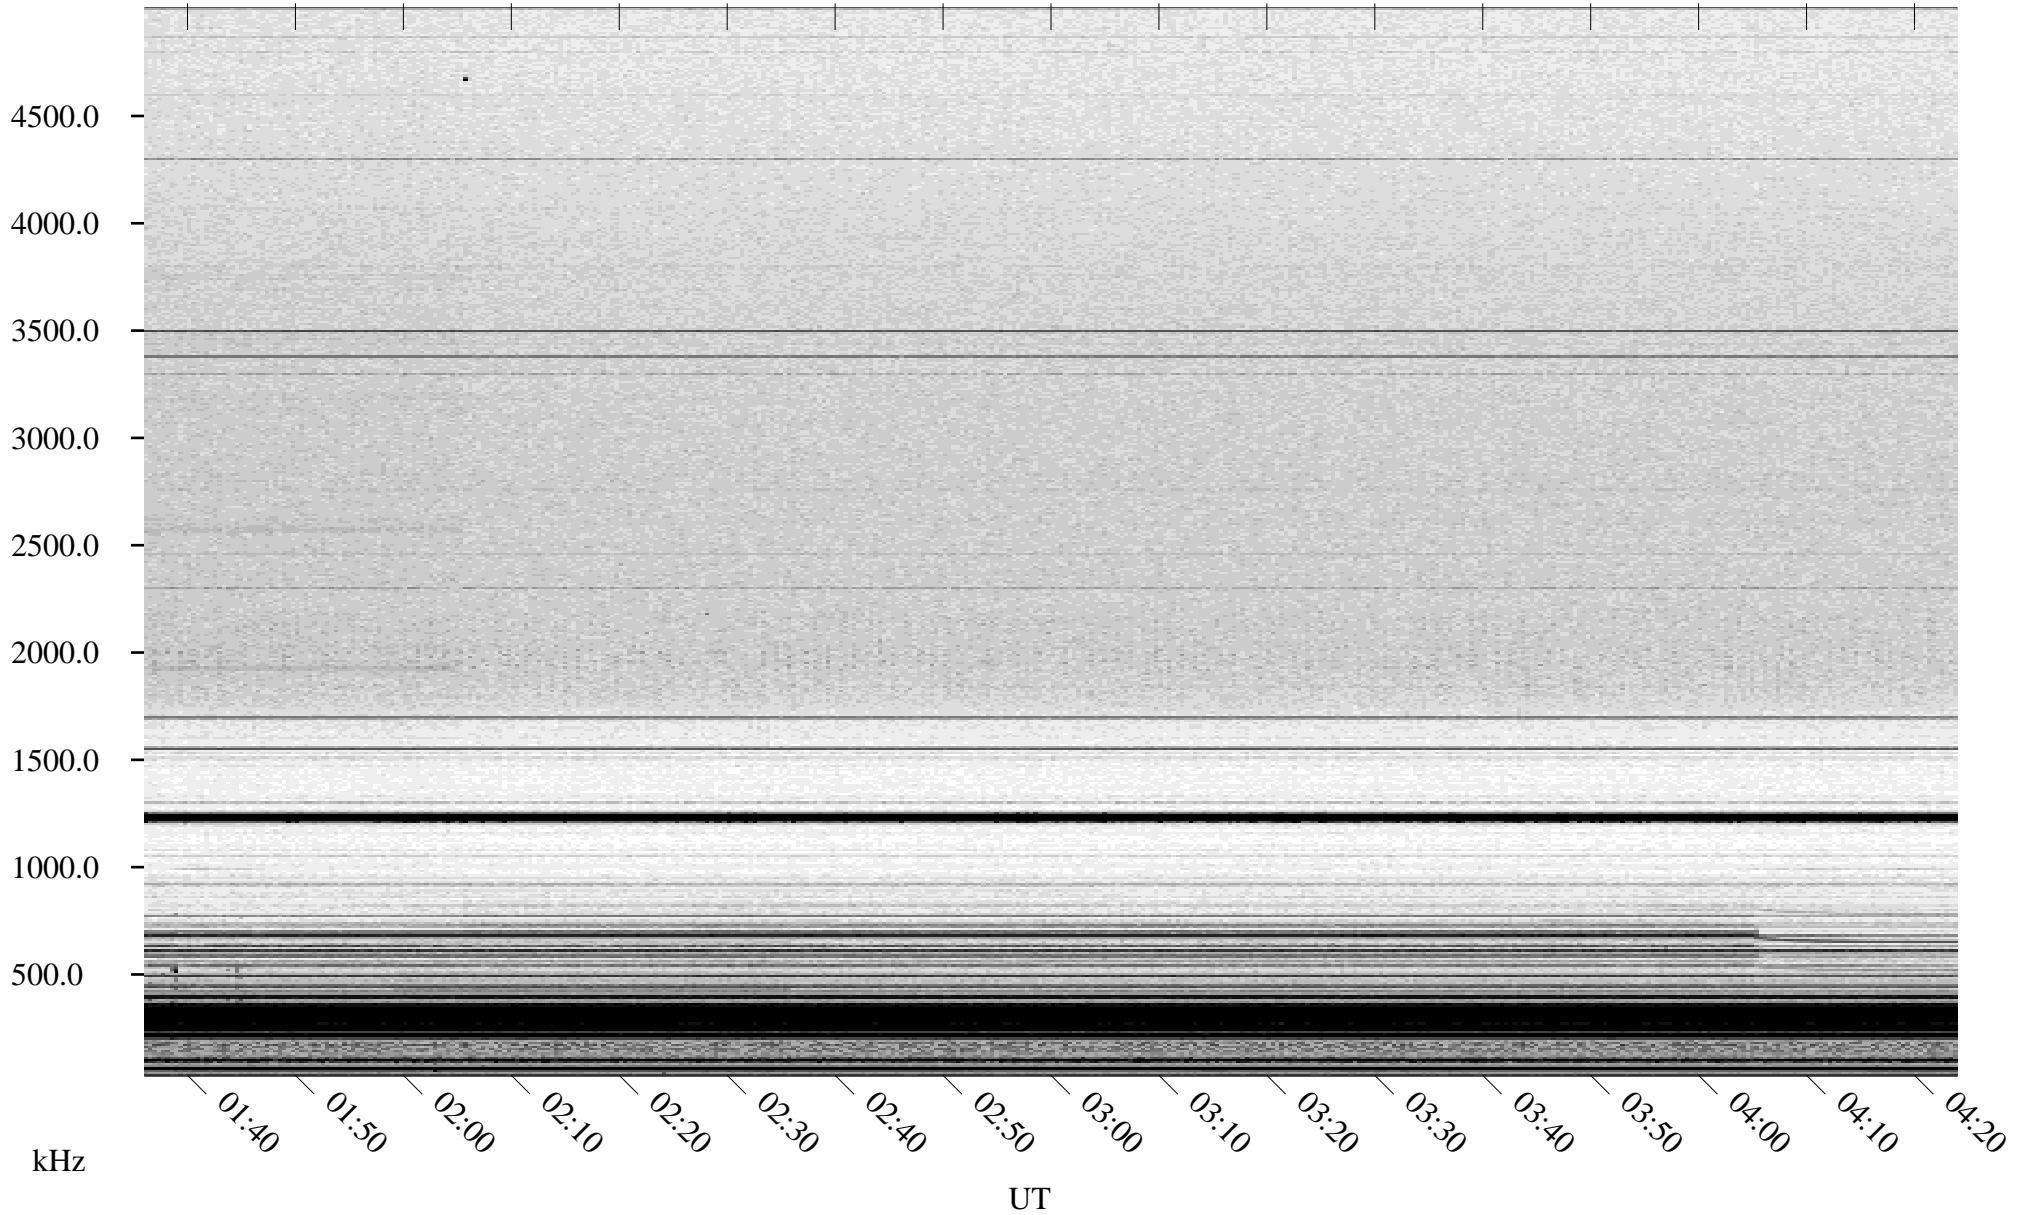

01/19/2005 Churchill, Manitoba

Linear Scale Black = 161 White = 15

ch05019l.r00m max_12

Page 1

01/19/2005 Churchill, Manitoba

Linear Scale

Black = 161

White = 15

ch05019l.r00m max_12

Page 2

01/20/2005 Churchill, Manitoba

Linear Scale Black = 161 White = 15

ch05019l.r00m max_12

Page 3

01/20/2005 Churchill, Manitoba

Linear Scale Black = 161 White = 15

ch05019l.r00m max_12

Page 4

01/20/2005 Churchill, Manitoba

Linear Scale Black = 161 White = 15

ch05019l.r00m max_12

Page 5

01/20/2005 Churchill, Manitoba

Linear Scale Black = 161 White = 15

ch05019l.r00m max_12

Page 6

01/20/2005 Churchill, Manitoba

Linear Scale Black = 161 White = 15

ch05019l.r00m max_12

Page 7

01/20/2005 Churchill, Manitoba

Linear Scale Black = 161 White = 15