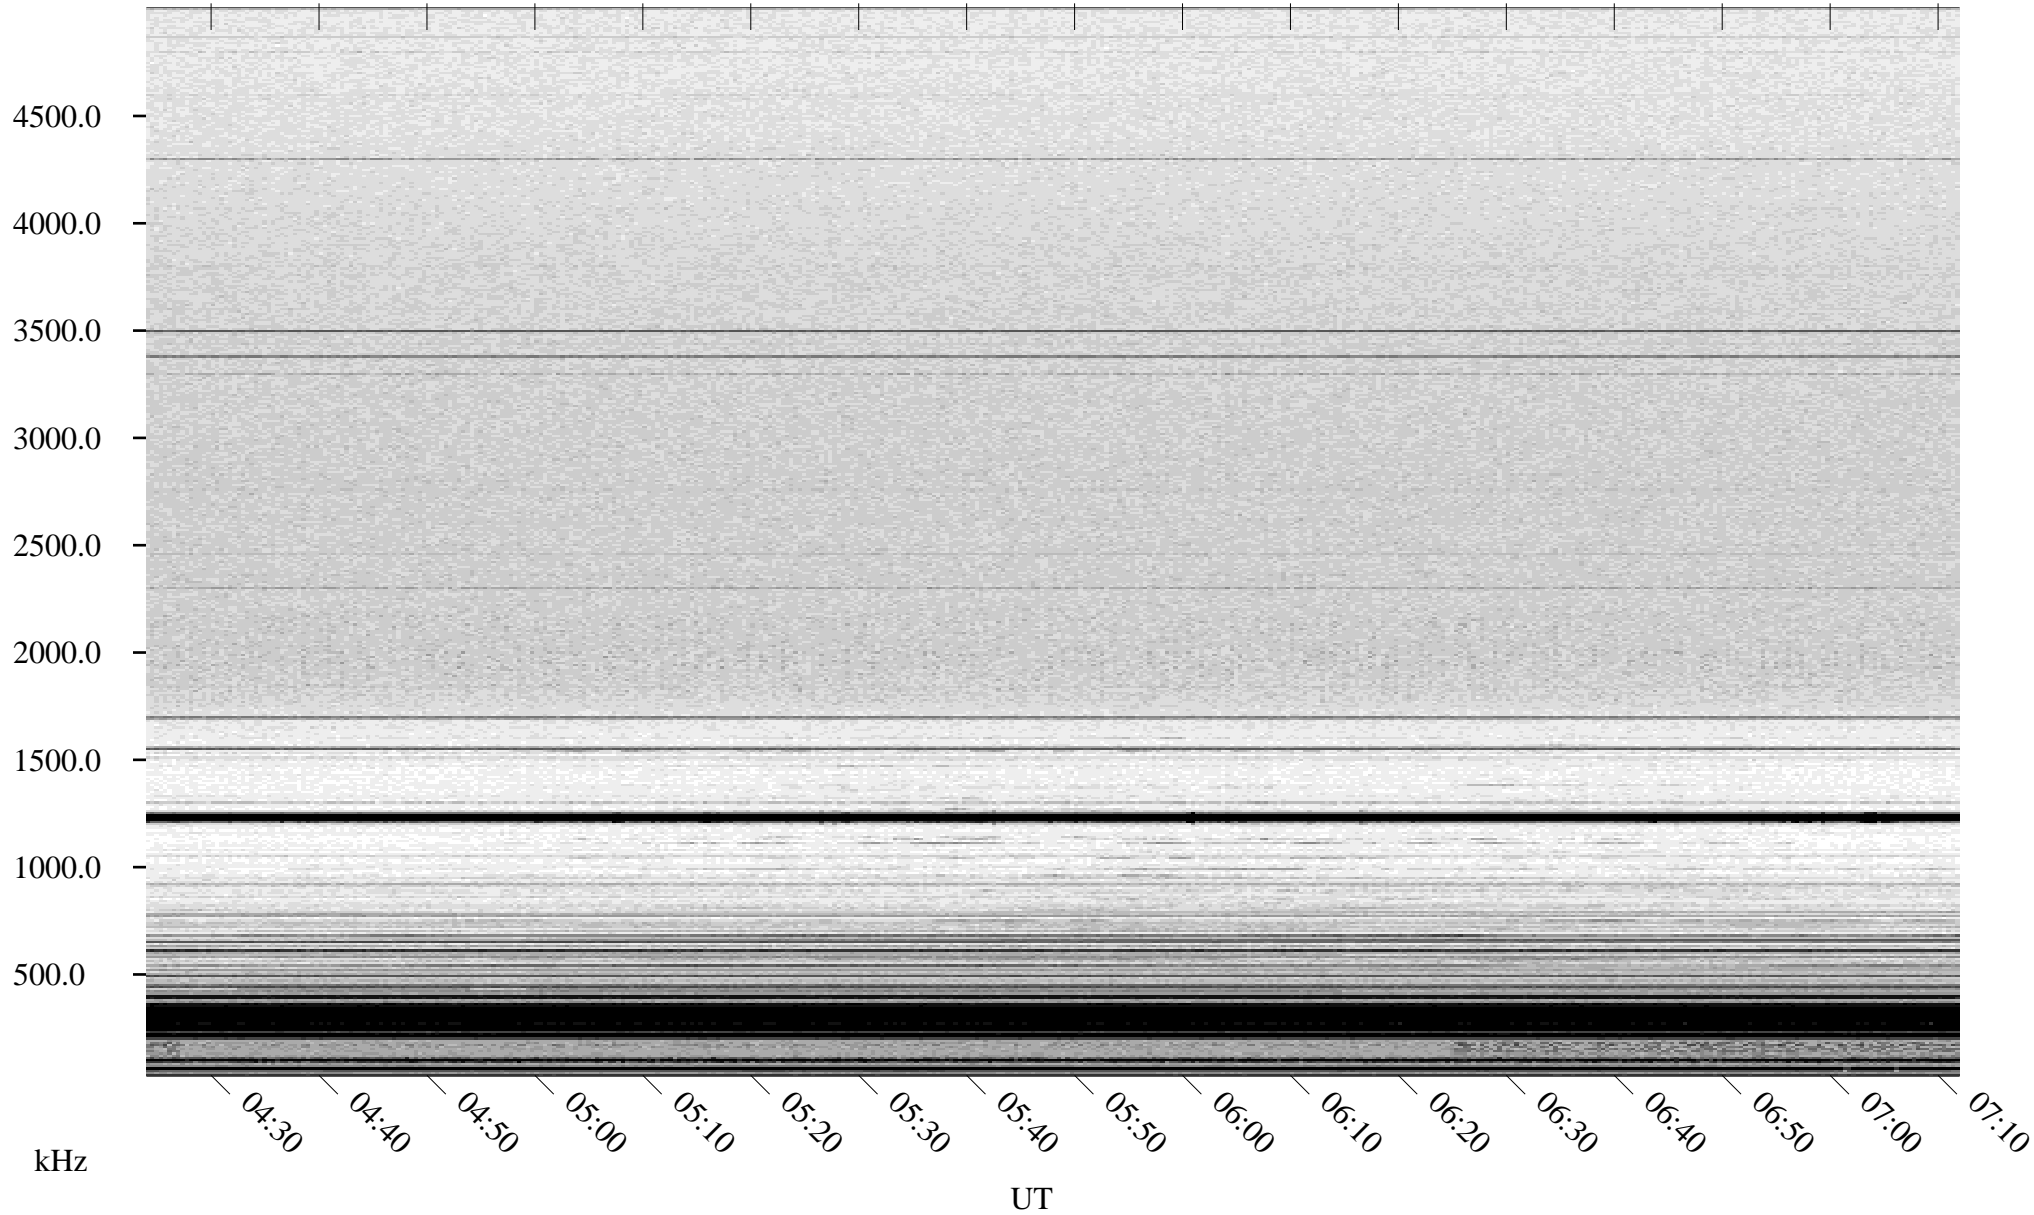

01/19/2005 Churchill, Manitoba

Linear Scale Black = 161 White = 15

ch05019l.r00m max_12

Page 1

01/19/2005 Churchill, Manitoba

Linear Scale

Black = 161

White = 15

ch05019l.r00m max_12

Page 2

01/20/2005 Churchill, Manitoba

Linear Scale Black = 161 White = 15

ch05019l.r00m max_12

Page 3

01/20/2005 Churchill, Manitoba

Linear Scale Black = 161 White = 15

ch05019l.r00m max_12

Page 4

01/20/2005 Churchill, Manitoba

Linear Scale Black = 161 White = 15

ch05019l.r00m max_12

Page 5

01/20/2005 Churchill, Manitoba

Linear Scale Black = 161 White = 15

ch05019l.r00m max_12

Page 6

01/20/2005 Churchill, Manitoba

Linear Scale Black = 161 White = 15

ch05019l.r00m max_12

Page 7

01/20/2005 Churchill, Manitoba

Linear Scale Black = 161 White = 15