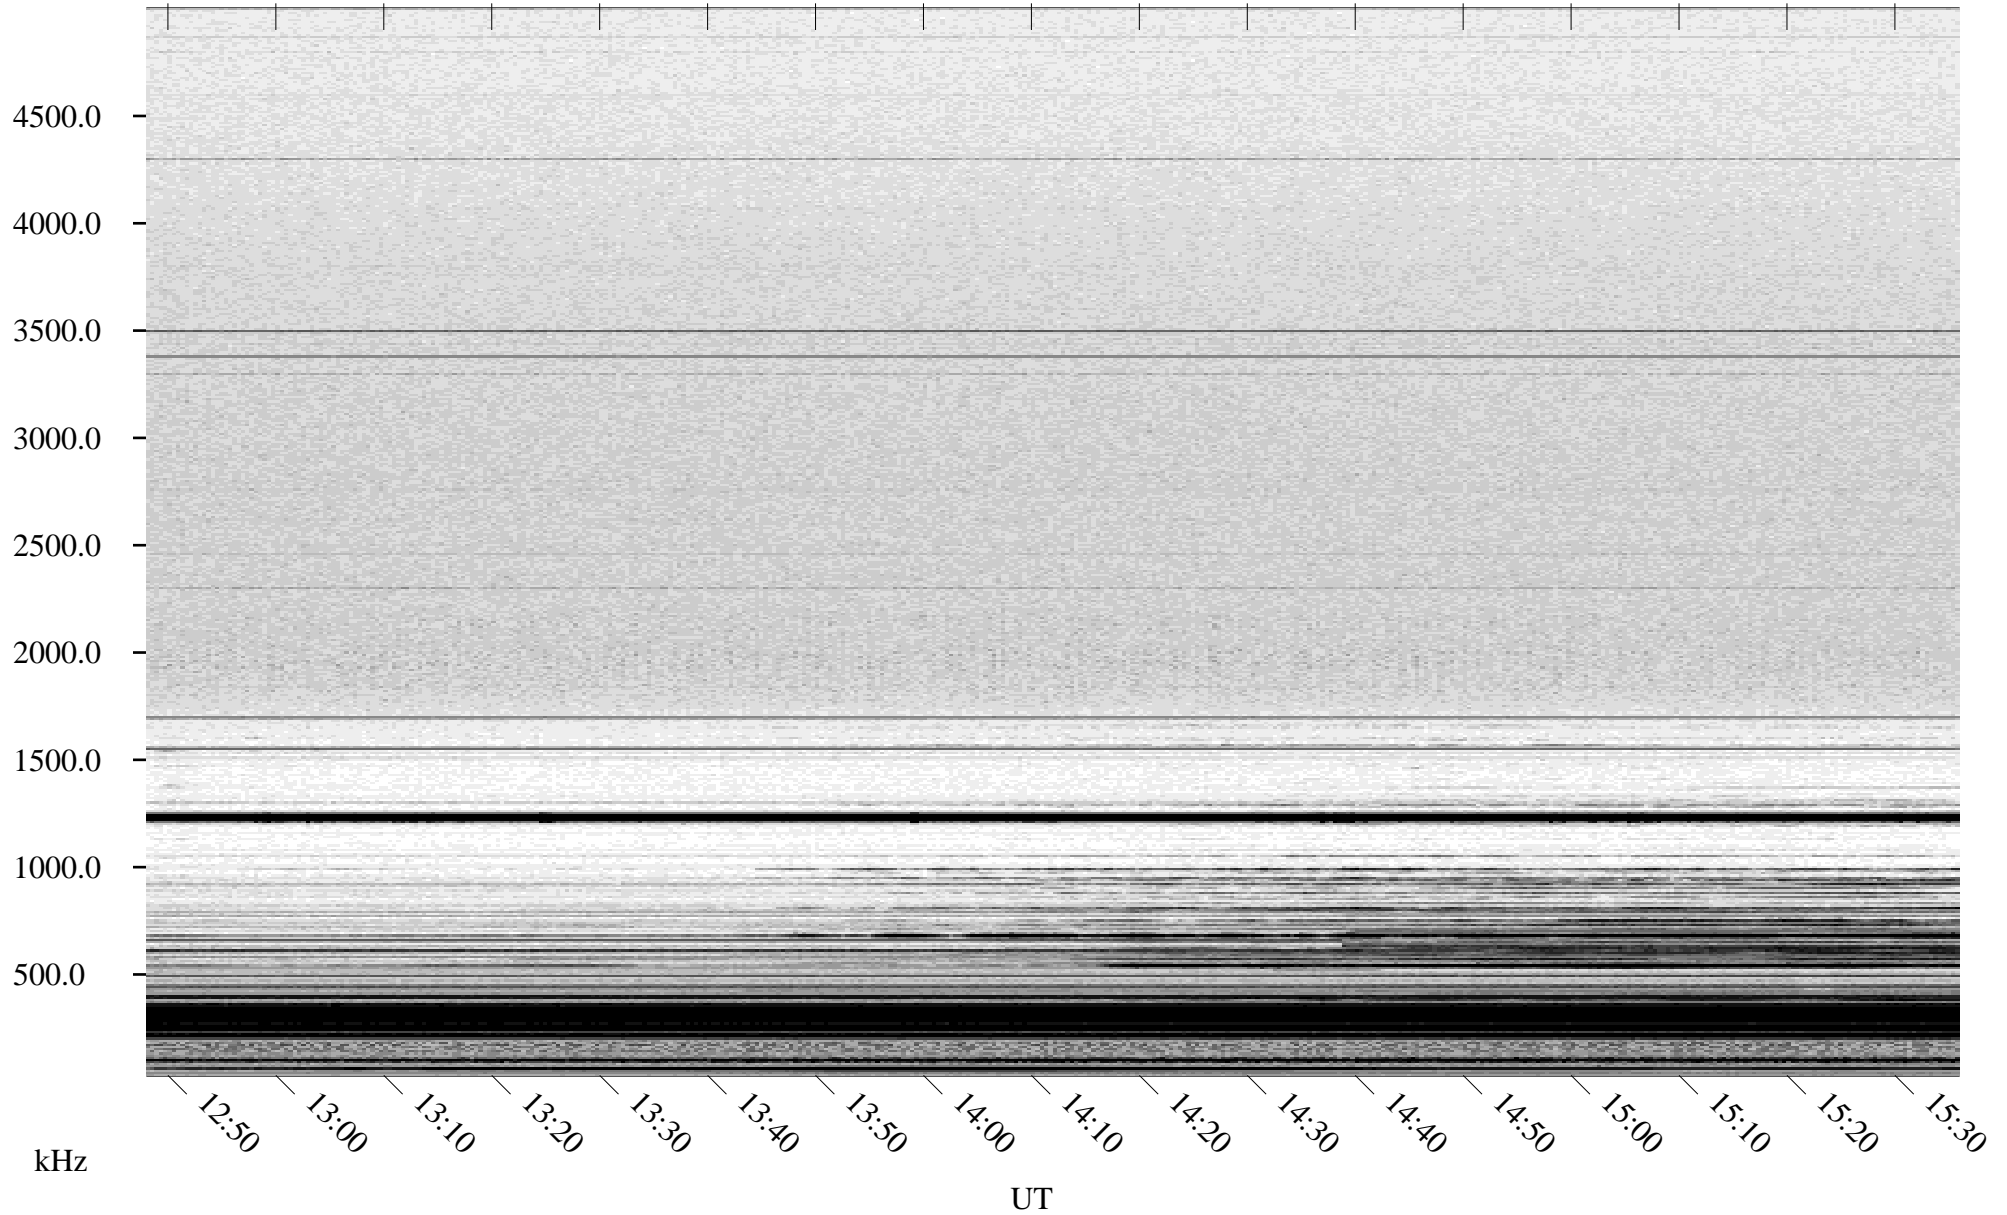

01/19/2005 Churchill, Manitoba

Linear Scale Black = 161 White = 15

ch05019l.r00m max_12

Page 1

01/19/2005 Churchill, Manitoba

Linear Scale

Black = 161

White = 15

ch05019l.r00m max_12

Page 2

01/20/2005 Churchill, Manitoba

Linear Scale Black = 161 White = 15

ch05019l.r00m max_12

Page 3

01/20/2005 Churchill, Manitoba

Linear Scale Black = 161 White = 15

ch05019l.r00m max_12

Page 4

01/20/2005 Churchill, Manitoba

Linear Scale Black = 161 White = 15

ch05019l.r00m max_12

Page 5

01/20/2005 Churchill, Manitoba

Linear Scale Black = 161 White = 15

ch05019l.r00m max_12

Page 6

01/20/2005 Churchill, Manitoba

Linear Scale Black = 161 White = 15

ch05019l.r00m max_12

Page 7

01/20/2005 Churchill, Manitoba

Linear Scale Black = 161 White = 15