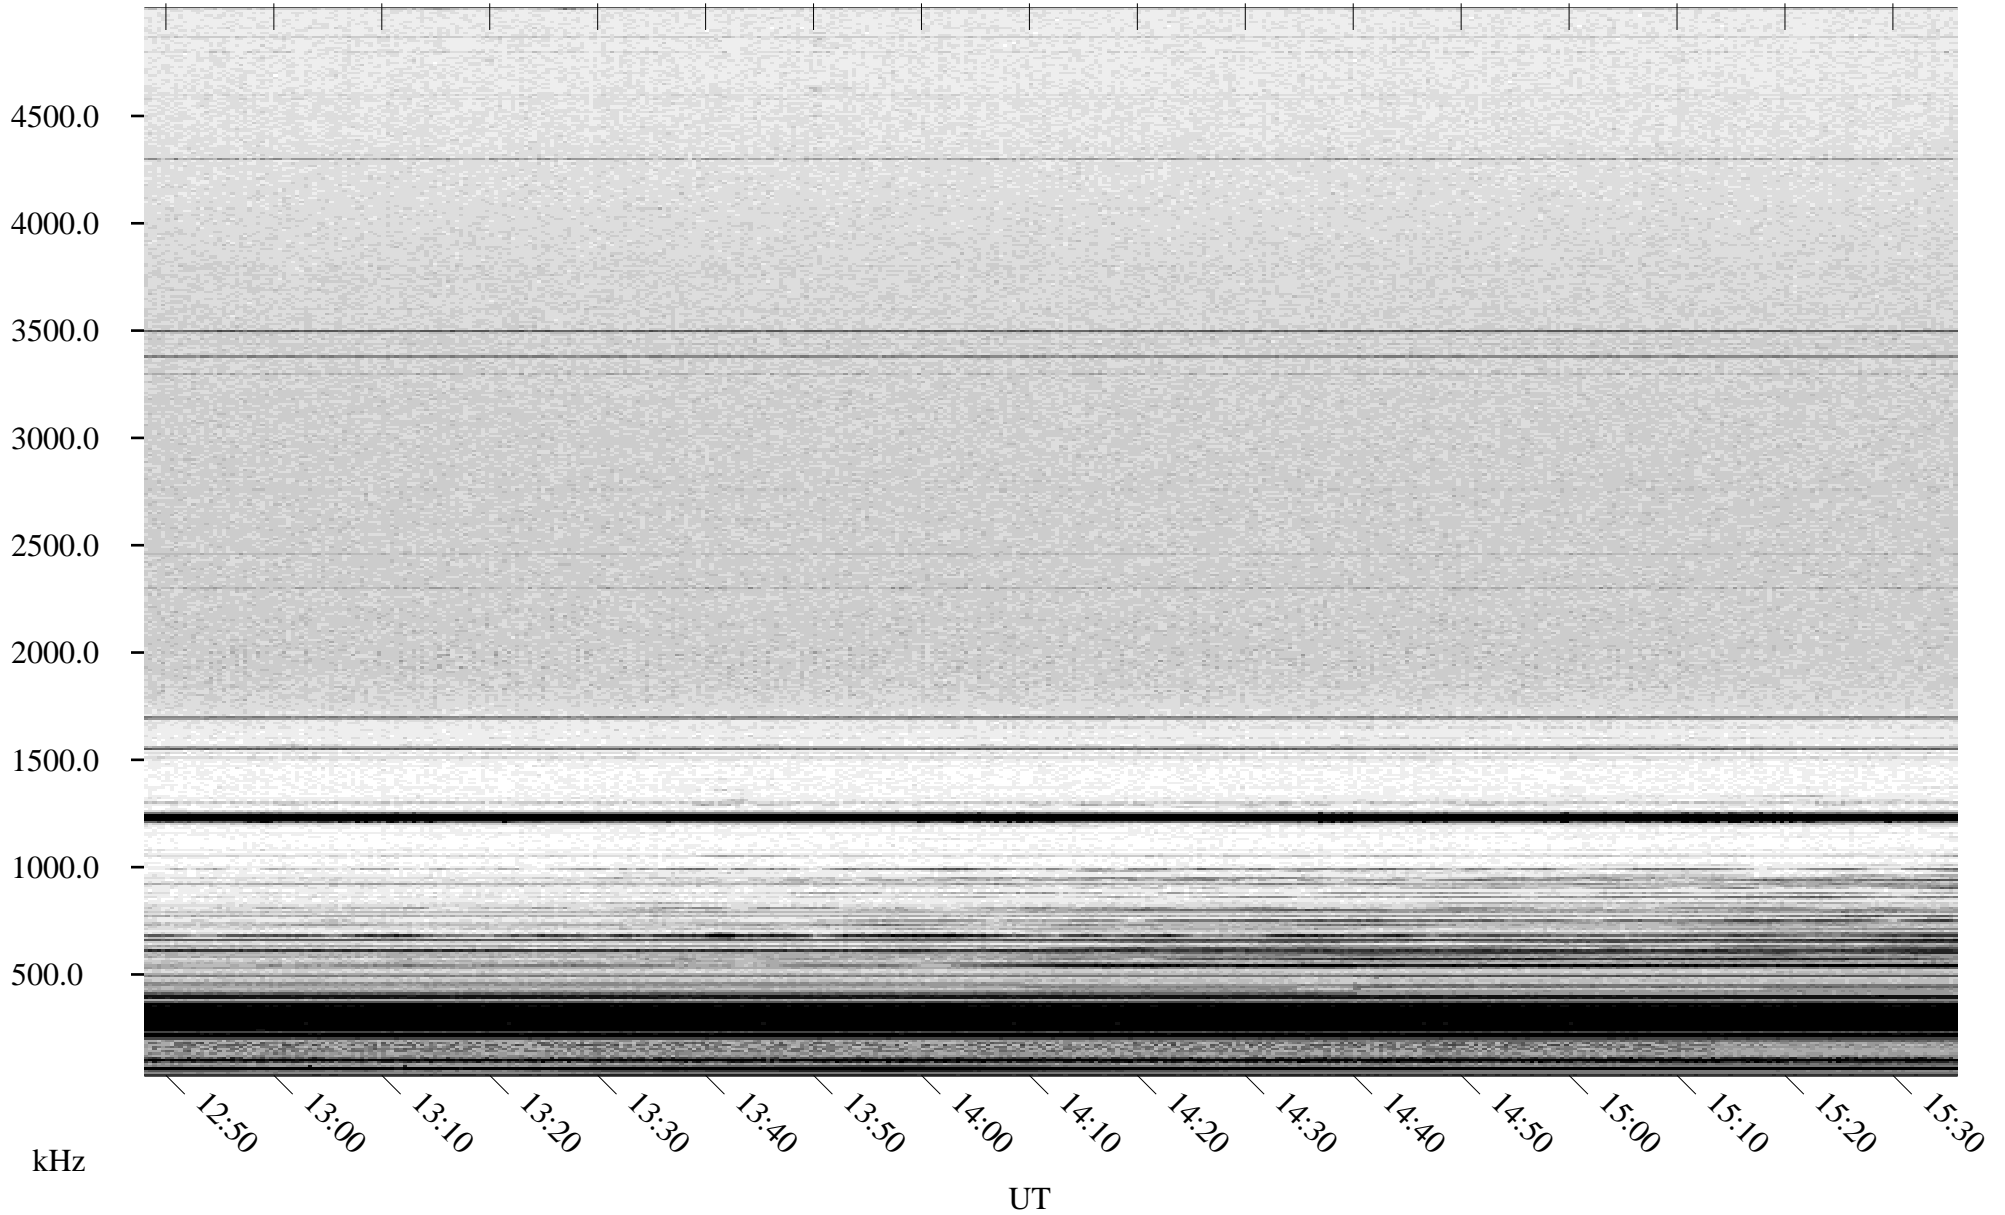

01/20/2005 Churchill, Manitoba

Linear Scale Black = 161 White = 15

ch05020l.r00m max_12

Page 1

01/20/2005 Churchill, Manitoba

Linear Scale Black = 161 White = 15

ch05020l.r00m max_12

Page 2

01/21/2005 Churchill, Manitoba

Linear Scale Black = 161 White = 15

ch05020l.r00m max_12

Page 3

01/21/2005 Churchill, Manitoba

Linear Scale Black = 161 White = 15

ch05020l.r00m max_12

Page 4

01/21/2005 Churchill, Manitoba

Linear Scale Black = 161 White = 15

ch05020l.r00m max_12

Page 5

01/21/2005 Churchill, Manitoba

Linear Scale

Black = 161

White = 15

ch05020l.r00m max_12

Page 6

01/21/2005 Churchill, Manitoba

Linear Scale Black = 161 White = 15

ch05020l.r00m max_12

Page 7

01/21/2005 Churchill, Manitoba

Linear Scale Black = 161 White = 15