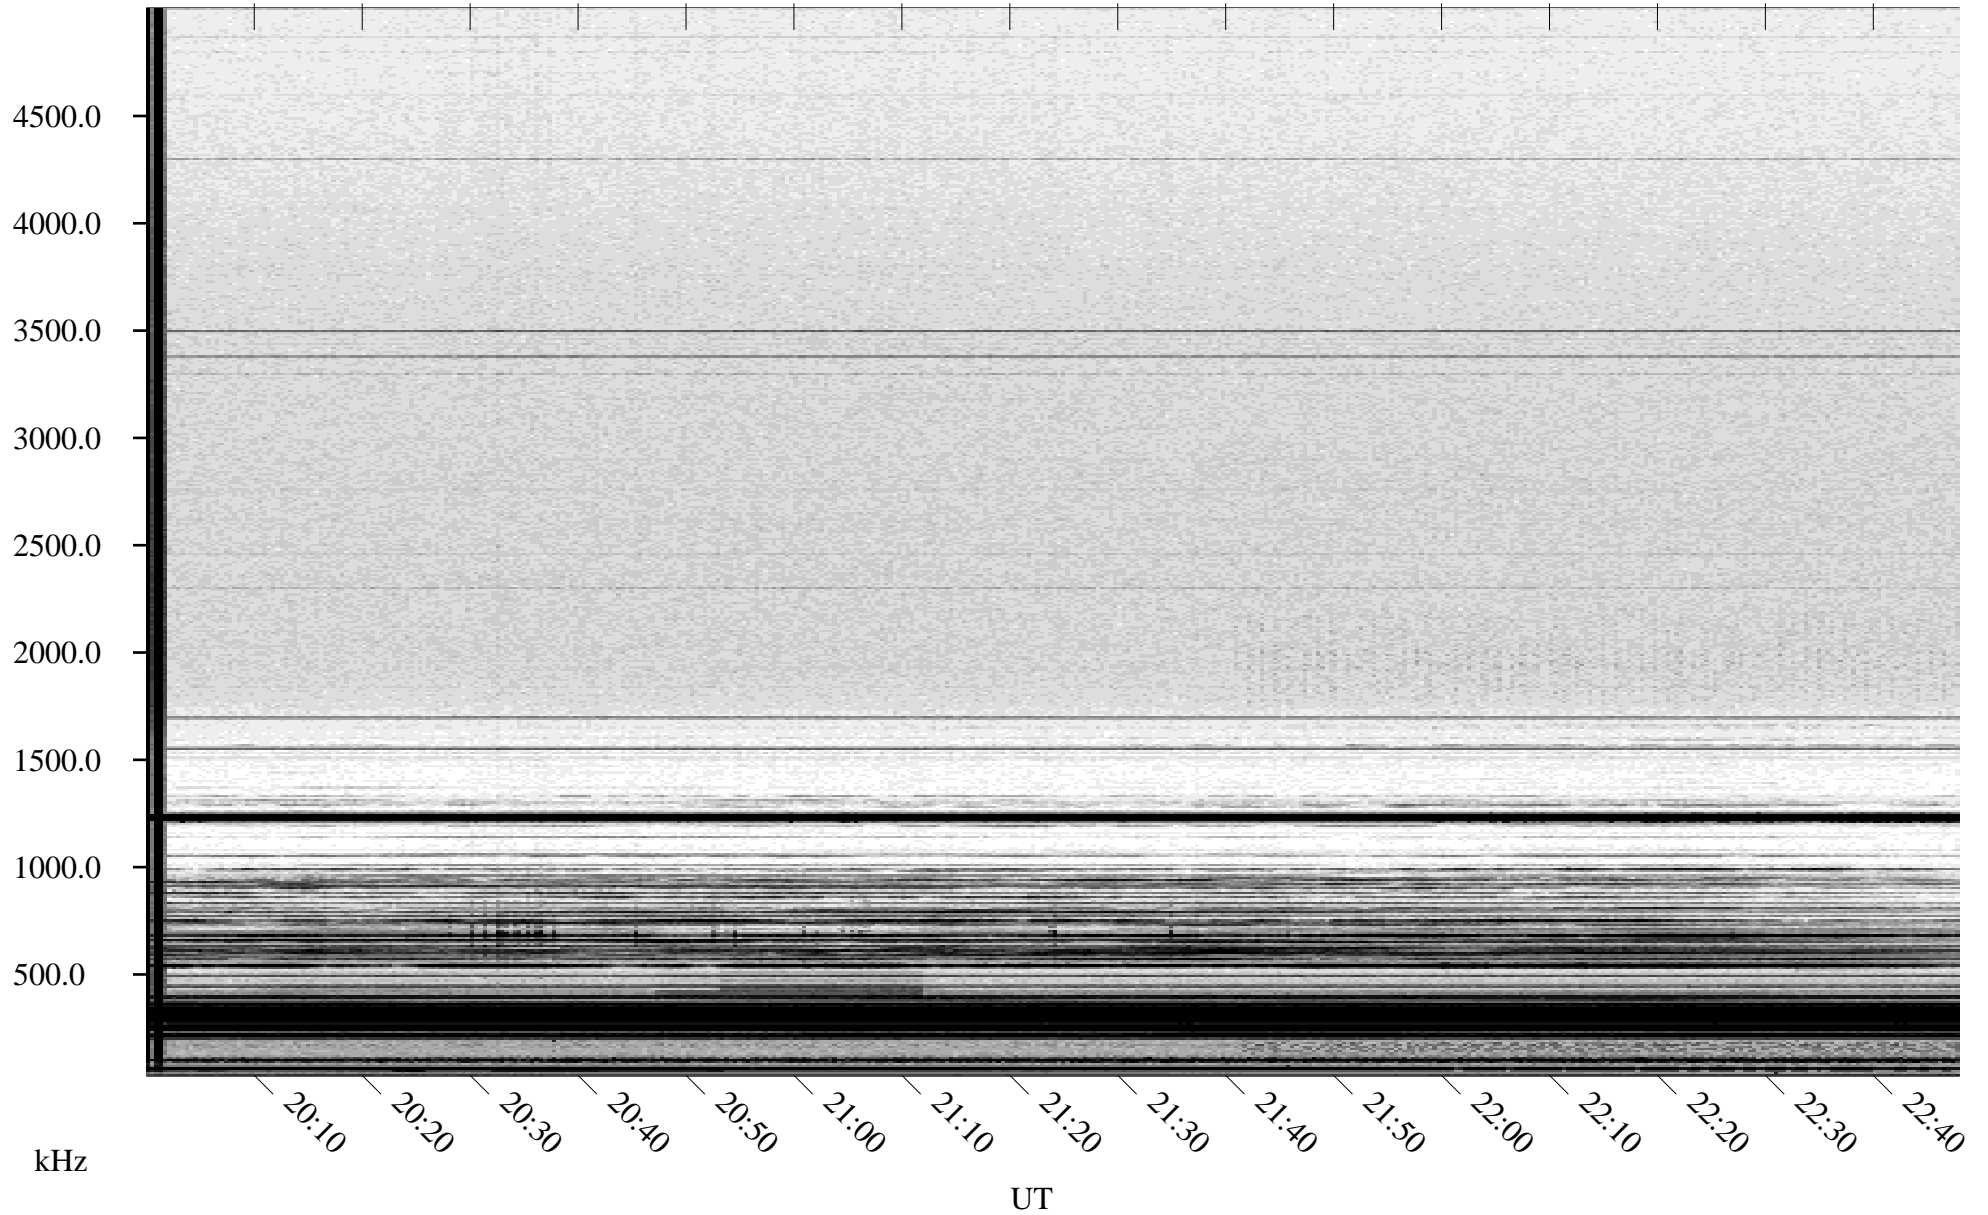

01/20/2005 Churchill, Manitoba

Linear Scale Black = 161 White = 15

ch05020l.r00m max_12

Page 1

01/20/2005 Churchill, Manitoba

Linear Scale Black = 161 White = 15

ch05020l.r00m max_12

Page 2

01/21/2005 Churchill, Manitoba

Linear Scale Black = 161 White = 15

ch05020l.r00m max_12

Page 3

01/21/2005 Churchill, Manitoba

Linear Scale Black = 161 White = 15

ch05020l.r00m max_12

Page 4

01/21/2005 Churchill, Manitoba

Linear Scale Black = 161 White = 15

ch05020l.r00m max_12

Page 5

01/21/2005 Churchill, Manitoba

Linear Scale

Black = 161

White = 15

ch05020l.r00m max_12

Page 6

01/21/2005 Churchill, Manitoba

Linear Scale Black = 161 White = 15

ch05020l.r00m max_12

Page 7

01/21/2005 Churchill, Manitoba

Linear Scale Black = 161 White = 15