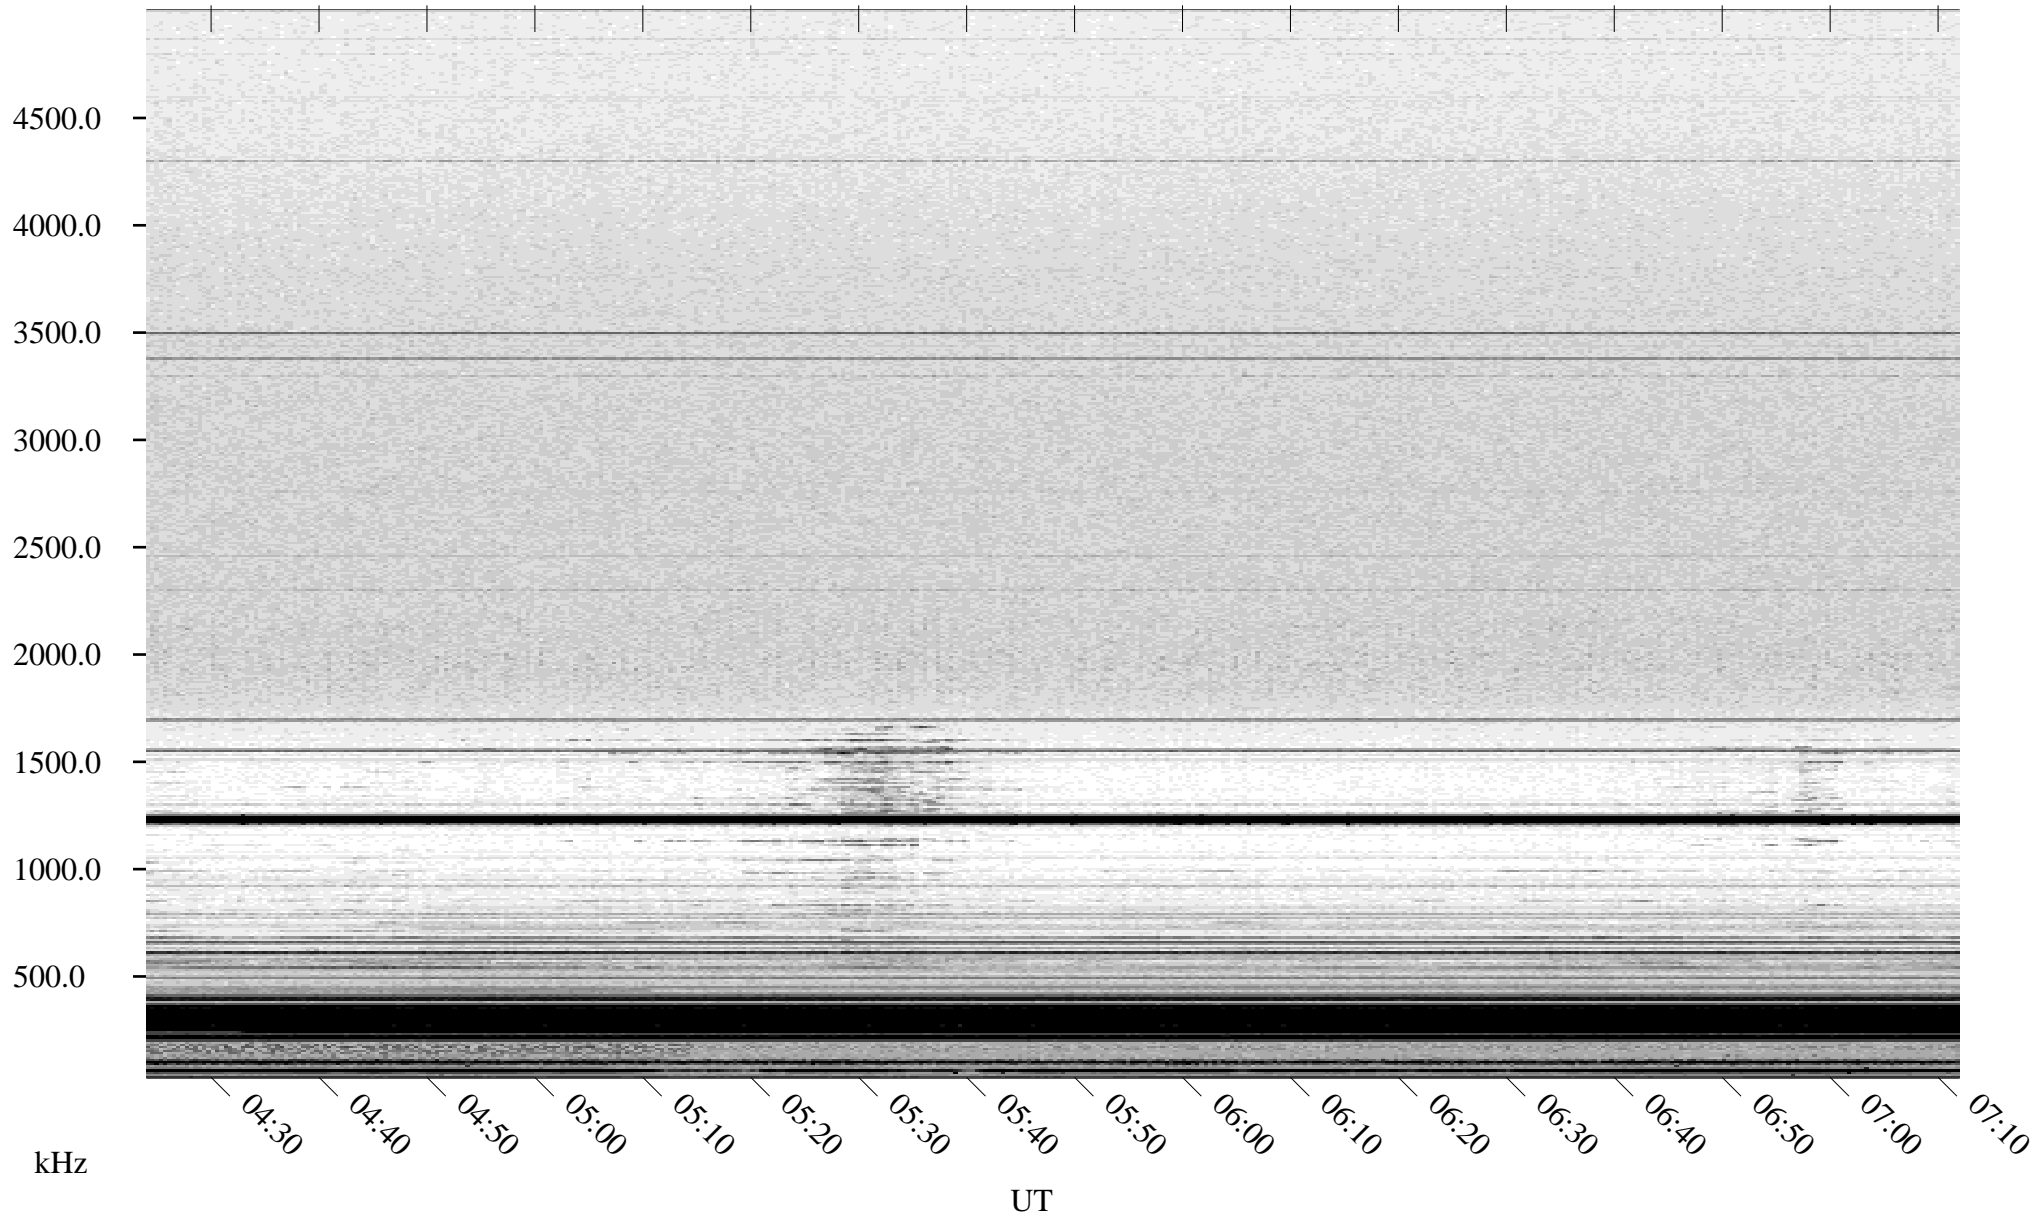

01/20/2005 Churchill, Manitoba

Linear Scale Black = 161 White = 15

ch05020l.r00m max_12

Page 1

01/20/2005 Churchill, Manitoba

Linear Scale Black = 161 White = 15

ch05020l.r00m max_12

Page 2

01/21/2005 Churchill, Manitoba

Linear Scale Black = 161 White = 15

ch05020l.r00m max_12

Page 3

01/21/2005 Churchill, Manitoba

Linear Scale Black = 161 White = 15

ch05020l.r00m max_12

Page 4

01/21/2005 Churchill, Manitoba

Linear Scale Black = 161 White = 15

ch05020l.r00m max_12

Page 5

01/21/2005 Churchill, Manitoba

Linear Scale

Black = 161

White = 15

ch05020l.r00m max_12

Page 6

01/21/2005 Churchill, Manitoba

Linear Scale Black = 161 White = 15

ch05020l.r00m max_12

Page 7

01/21/2005 Churchill, Manitoba

Linear Scale Black = 161 White = 15