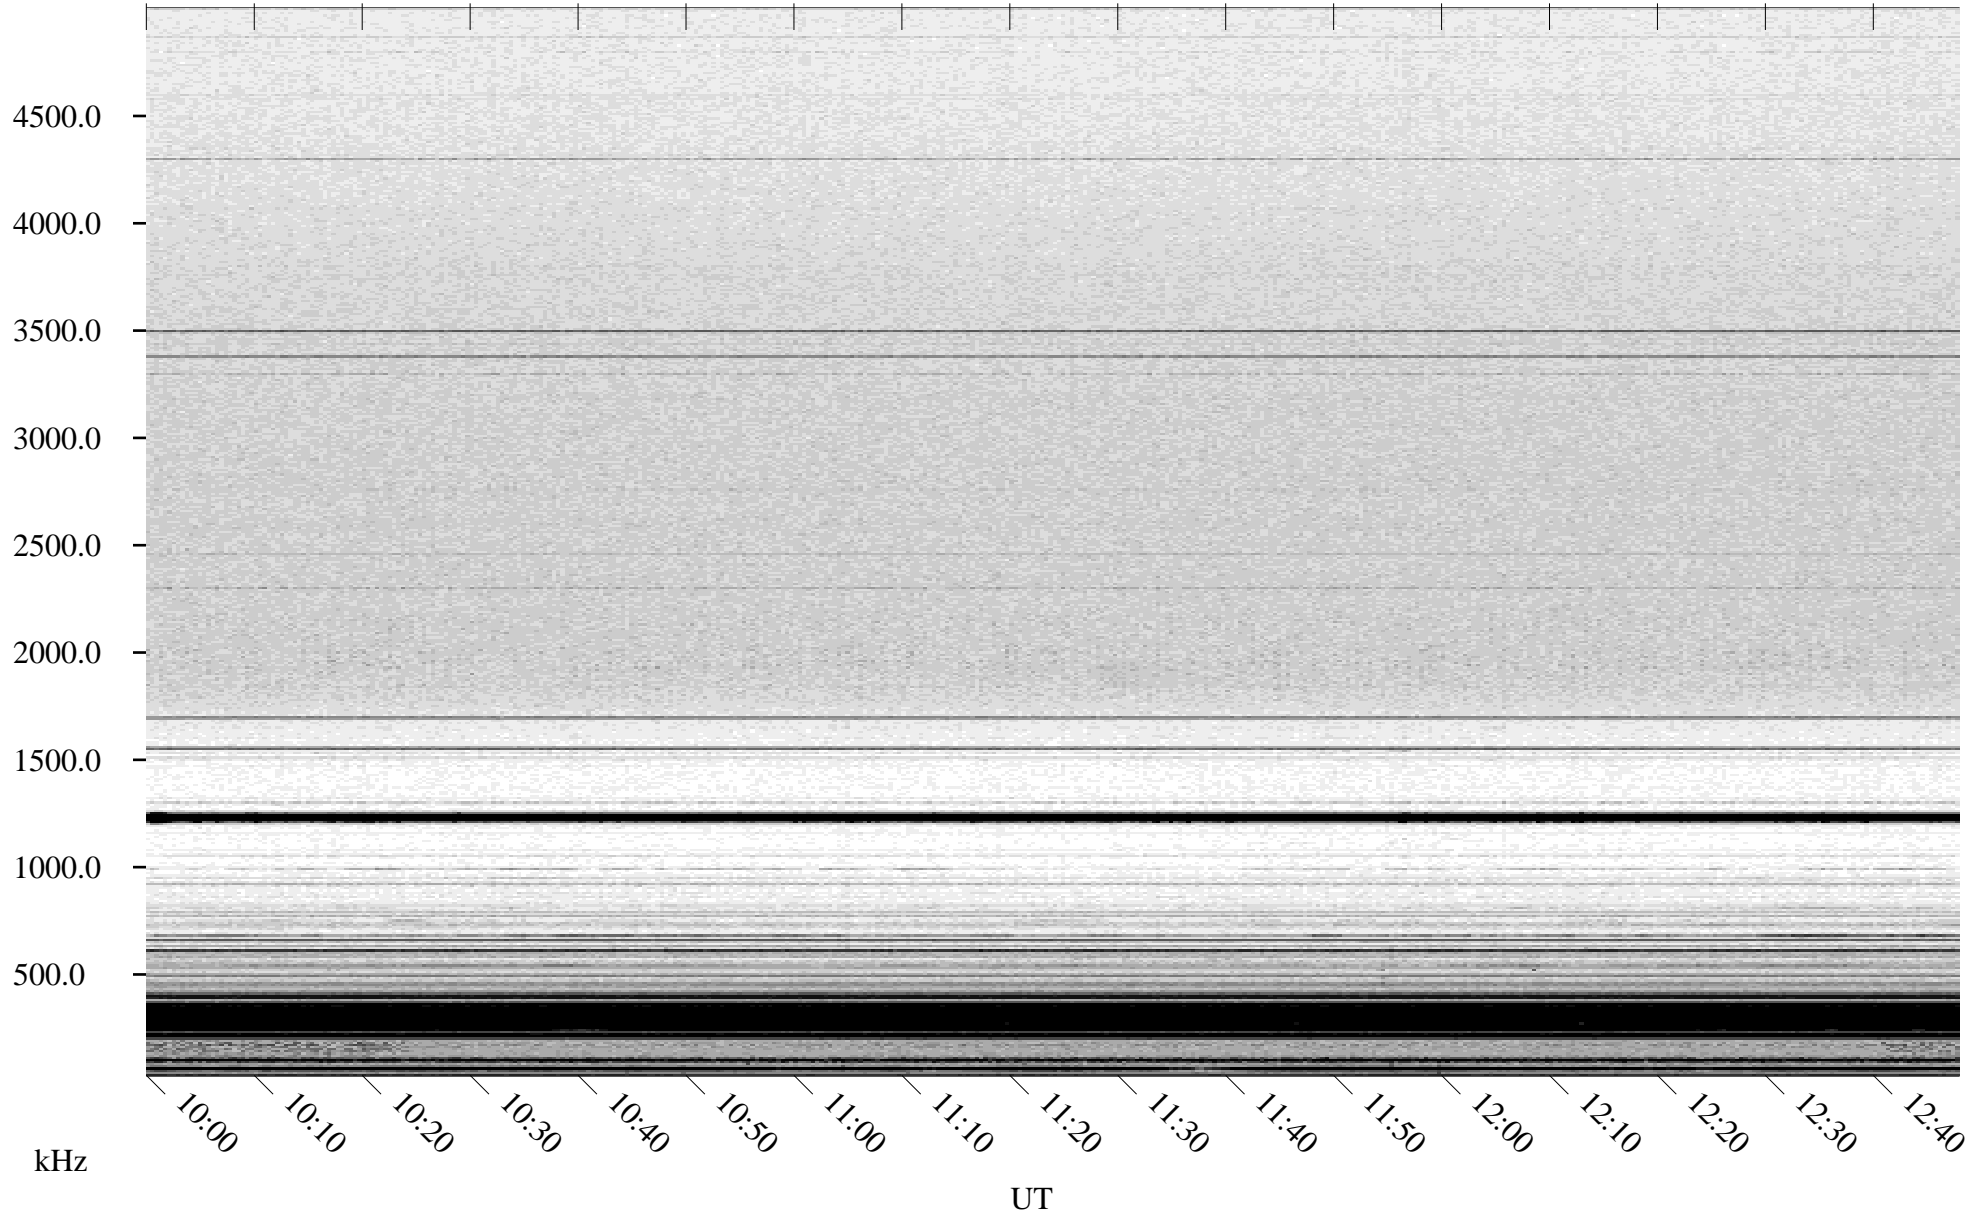

01/20/2005 Churchill, Manitoba

Linear Scale Black = 161 White = 15

ch05020l.r00m max_12

Page 1

01/20/2005 Churchill, Manitoba

Linear Scale Black = 161 White = 15

ch05020l.r00m max_12

Page 2

01/21/2005 Churchill, Manitoba

Linear Scale Black = 161 White = 15

ch05020l.r00m max_12

Page 3

01/21/2005 Churchill, Manitoba

Linear Scale Black = 161 White = 15

ch05020l.r00m max_12

Page 4

01/21/2005 Churchill, Manitoba

Linear Scale Black = 161 White = 15

ch05020l.r00m max_12

Page 5

01/21/2005 Churchill, Manitoba

Linear Scale

Black = 161

White = 15

ch05020l.r00m max_12

Page 6

01/21/2005 Churchill, Manitoba

Linear Scale Black = 161 White = 15

ch05020l.r00m max_12

Page 7

01/21/2005 Churchill, Manitoba

Linear Scale Black = 161 White = 15