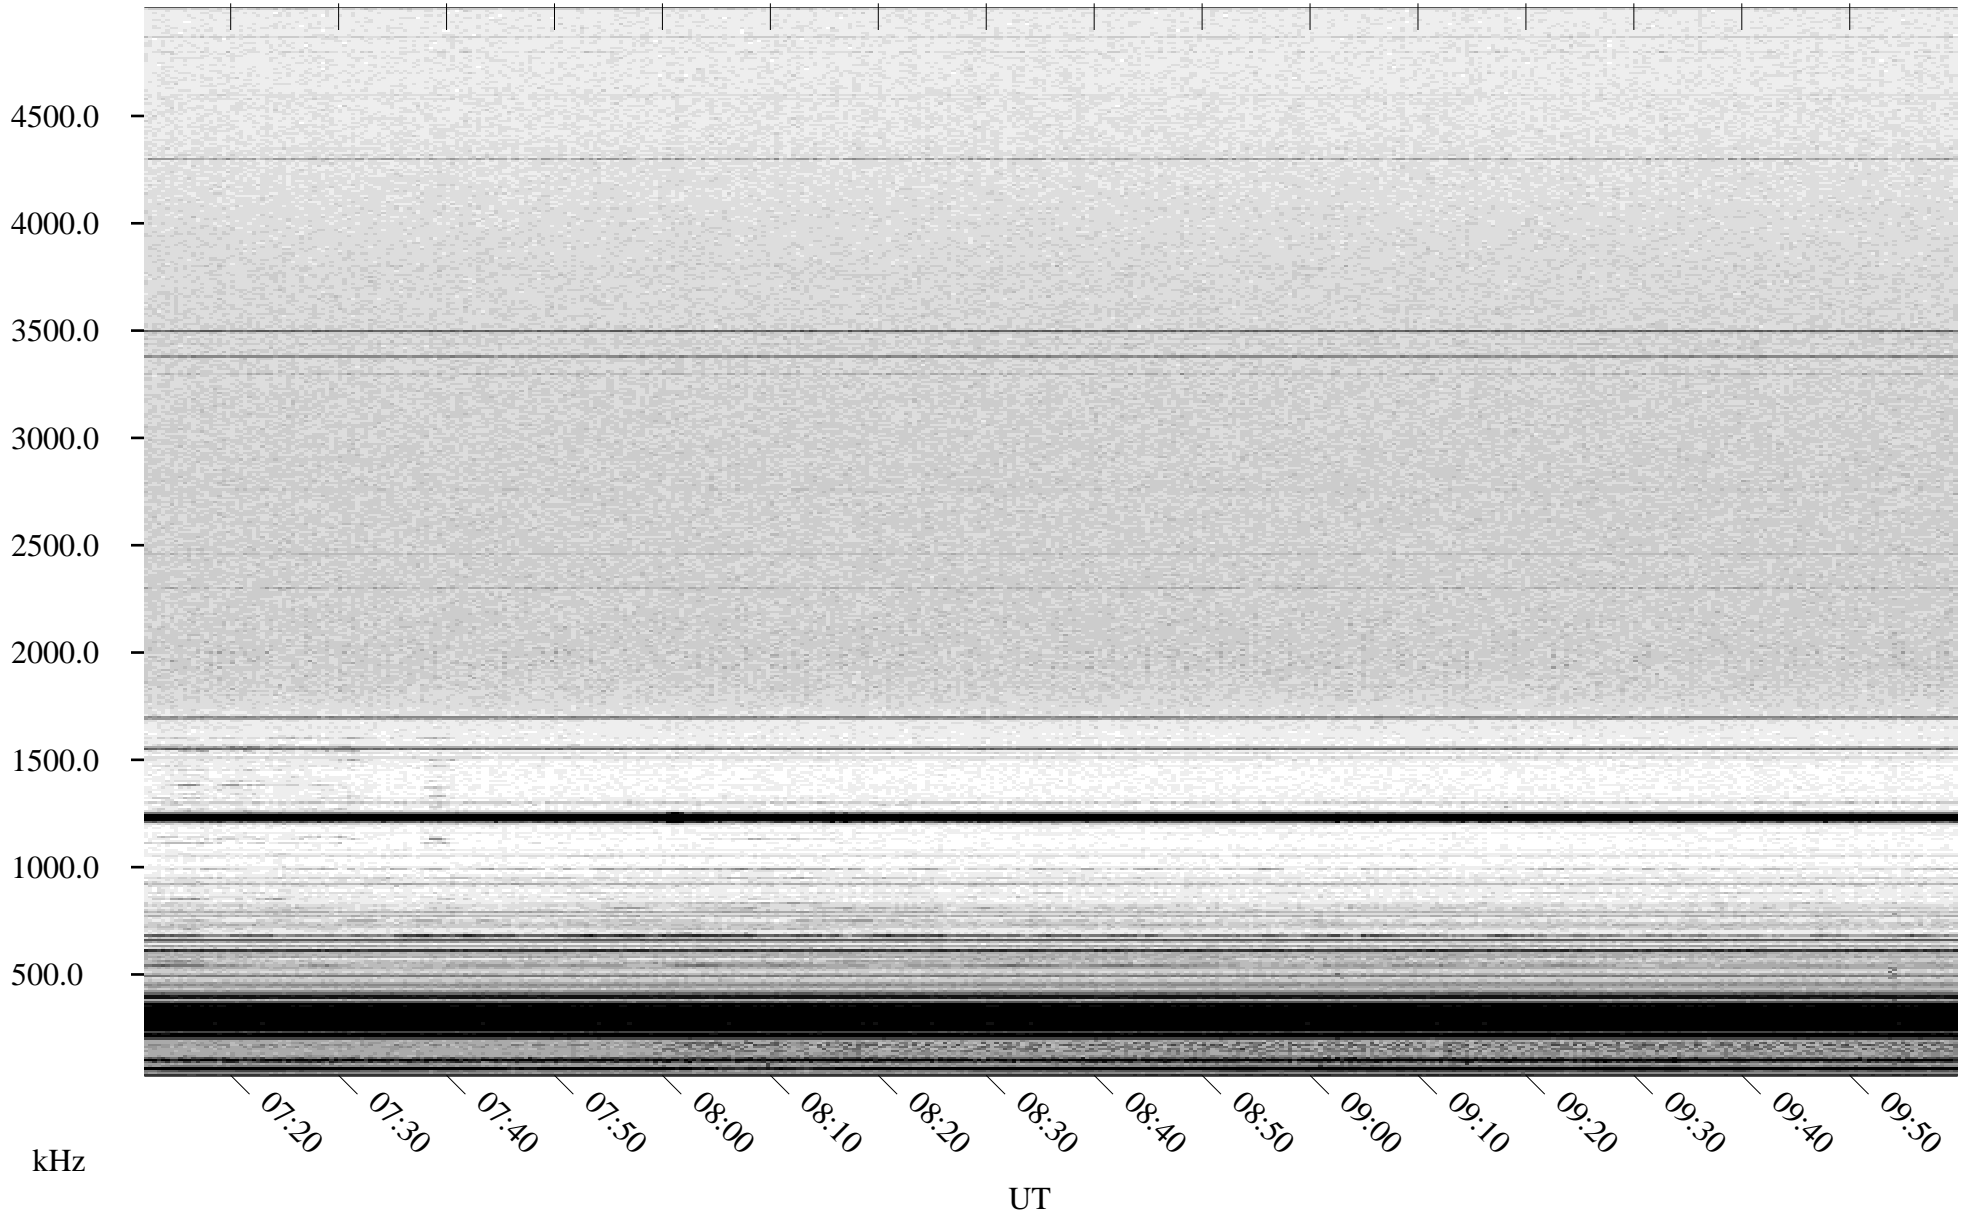

01/20/2005 Churchill, Manitoba

Linear Scale Black = 161 White = 15

ch05020l.r00m max_12

Page 1

01/20/2005 Churchill, Manitoba

Linear Scale Black = 161 White = 15

ch05020l.r00m max_12

Page 2

01/21/2005 Churchill, Manitoba

Linear Scale Black = 161 White = 15

ch05020l.r00m max_12

Page 3

01/21/2005 Churchill, Manitoba

Linear Scale Black = 161 White = 15

ch05020l.r00m max_12

Page 4

01/21/2005 Churchill, Manitoba

Linear Scale Black = 161 White = 15

ch05020l.r00m max_12

Page 5

01/21/2005 Churchill, Manitoba

Linear Scale

Black = 161

White = 15

ch05020l.r00m max_12

Page 6

01/21/2005 Churchill, Manitoba

Linear Scale Black = 161 White = 15

ch05020l.r00m max_12

Page 7

01/21/2005 Churchill, Manitoba

Linear Scale Black = 161 White = 15