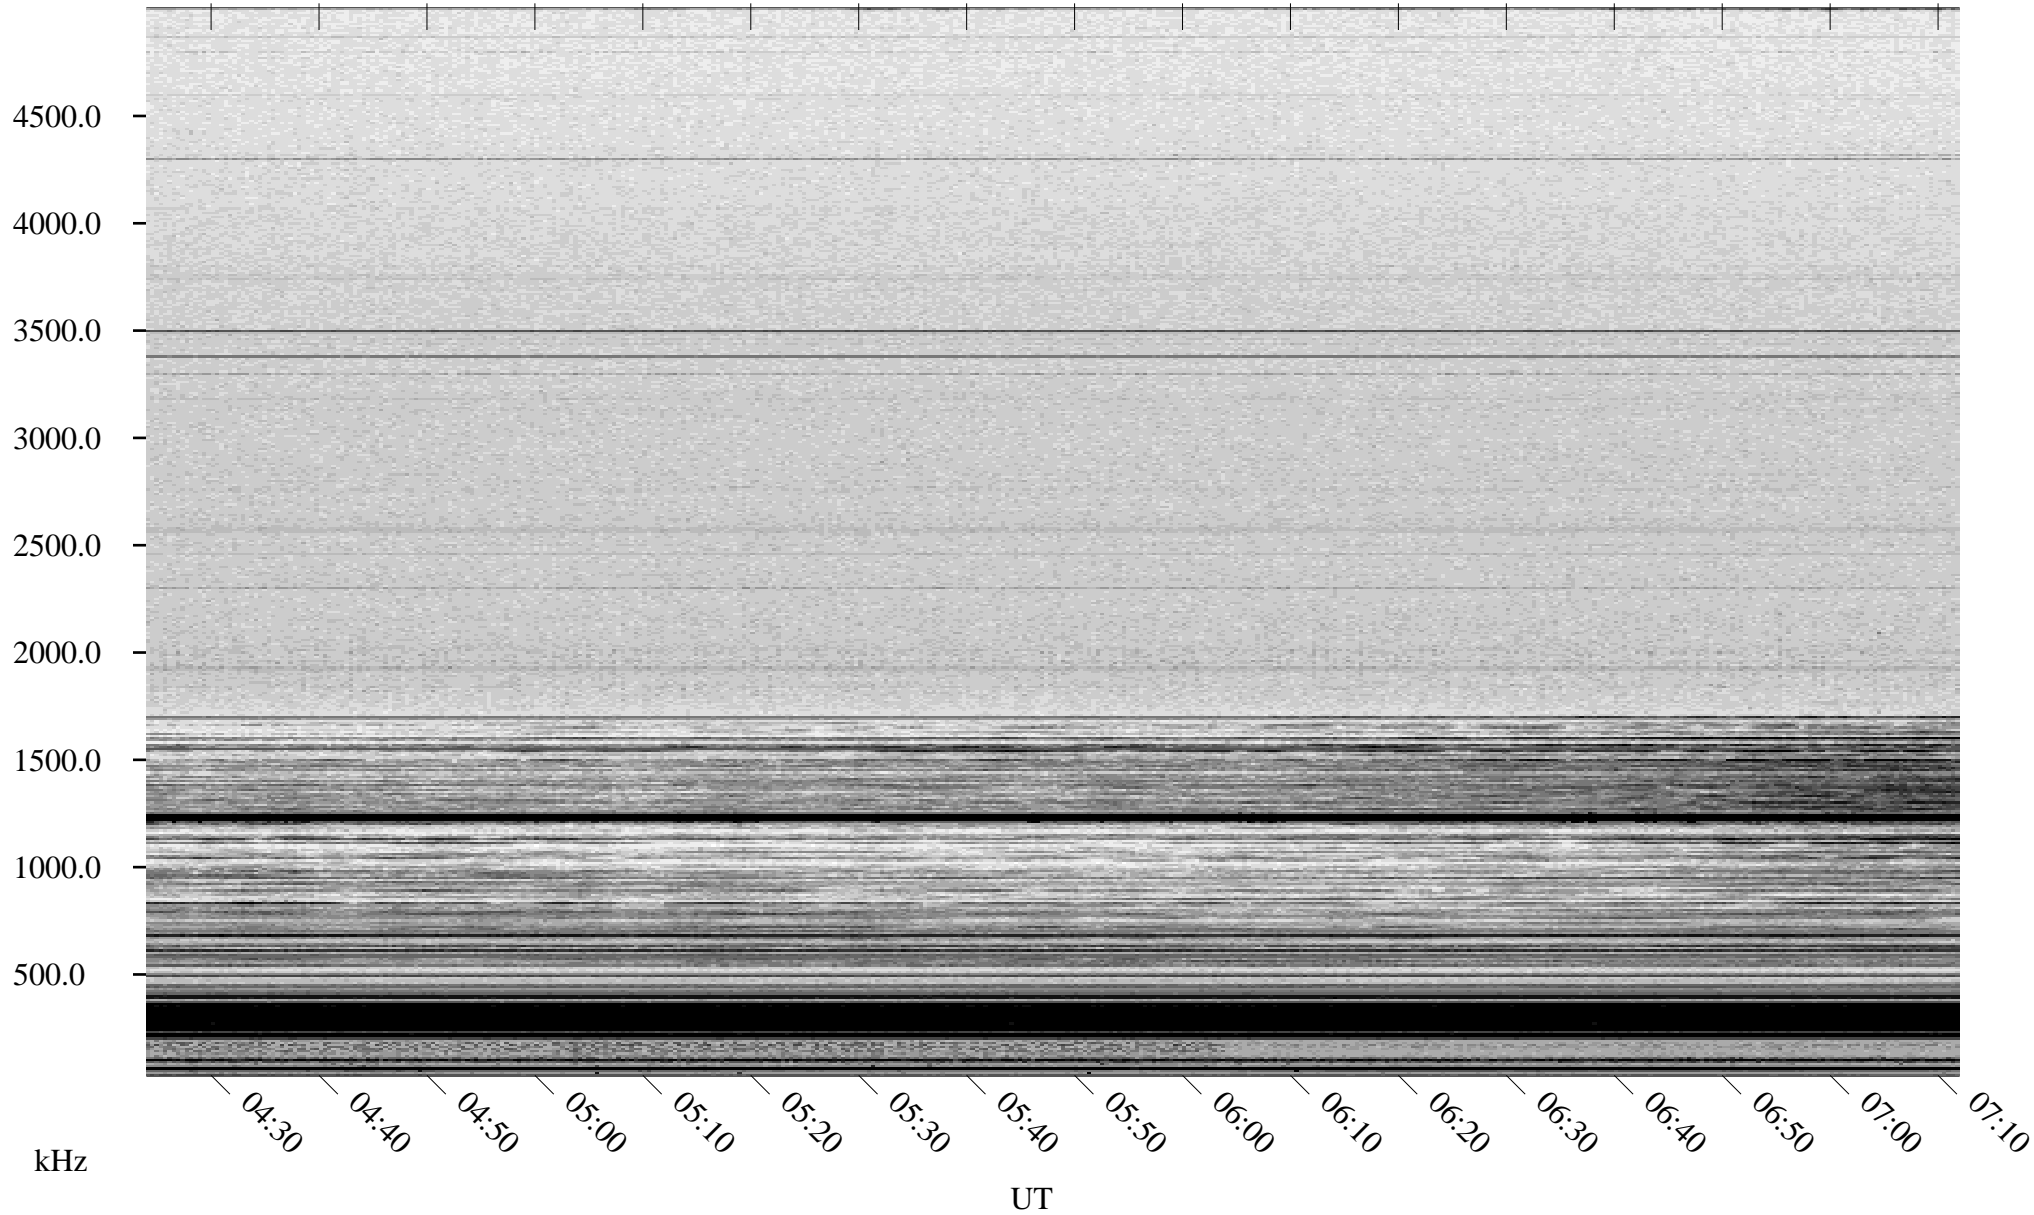

01/22/2005 Churchill, Manitoba

Linear Scale Black = 161 White = 15

ch050221.r00m max_12

Page 1

01/22/2005 Churchill, Manitoba

Linear Scale Black = 161 White = 15

ch050221.r00m max_12

Page 2

01/23/2005 Churchill, Manitoba

Linear Scale Black = 161 White = 15

ch050221.r00m max_12

Page 3

01/23/2005 Churchill, Manitoba

Linear Scale Black = 161 White = 15

ch050221l.r00m max_12

Page 4

01/23/2005 Churchill, Manitoba

Linear Scale Black = 161 White = 15

ch050221l.r00m max_12

Page 5

01/23/2005 Churchill, Manitoba

Linear Scale Black = 161 White = 15

ch050221.r00m max_12

Page 6

01/23/2005 Churchill, Manitoba

Linear Scale Black = 161 White = 15

ch050221.r00m max_12

Page 7

01/23/2005 Churchill, Manitoba

Linear Scale Black = 161 White = 15

ch050221.r00m max_12

Page 8