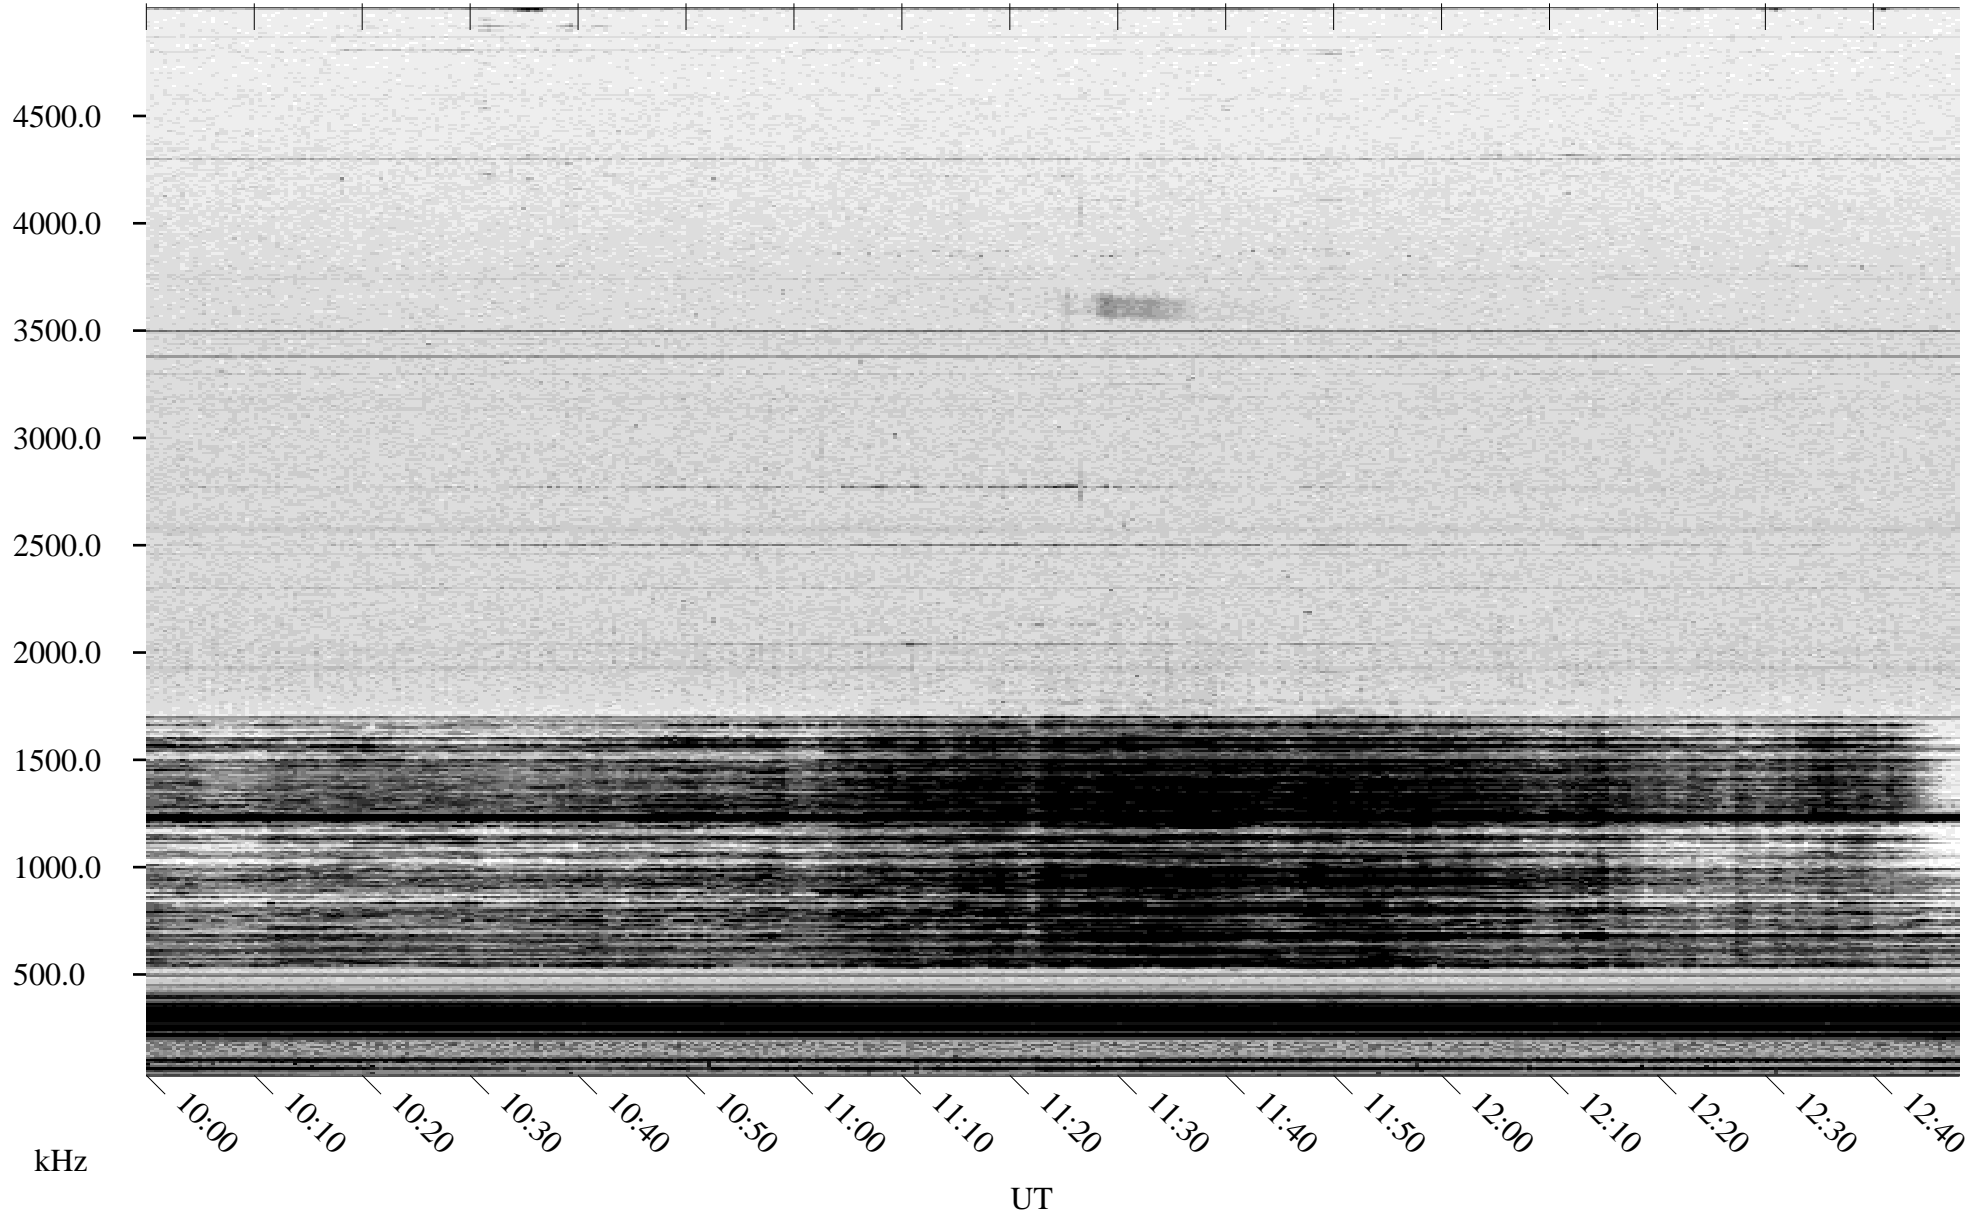

01/24/2005 Churchill, Manitoba

Linear Scale Black = 161 White = 15

ch05024l.r00m max_12

Page 1

01/24/2005 Churchill, Manitoba

Linear Scale Black = 161 White = 15

ch05024l.r00m max_12

Page 2

01/25/2005 Churchill, Manitoba

Linear Scale Black = 161 White = 15

ch05024l.r00m max_12

Page 3

01/25/2005 Churchill, Manitoba

Linear Scale Black = 161 White = 15

ch05024l.r00m max_12

Page 4

01/25/2005 Churchill, Manitoba

Linear Scale Black = 161 White = 15

ch05024l.r00m max_12

Page 5

01/25/2005 Churchill, Manitoba

Linear Scale Black = 161 White = 15

ch05024l.r00m max_12

Page 6

01/25/2005 Churchill, Manitoba

Linear Scale Black = 161 White = 15

ch05024l.r00m max_12

Page 7

01/25/2005 Churchill, Manitoba

Linear Scale Black = 161 White = 15

ch05024l.r00m max_12