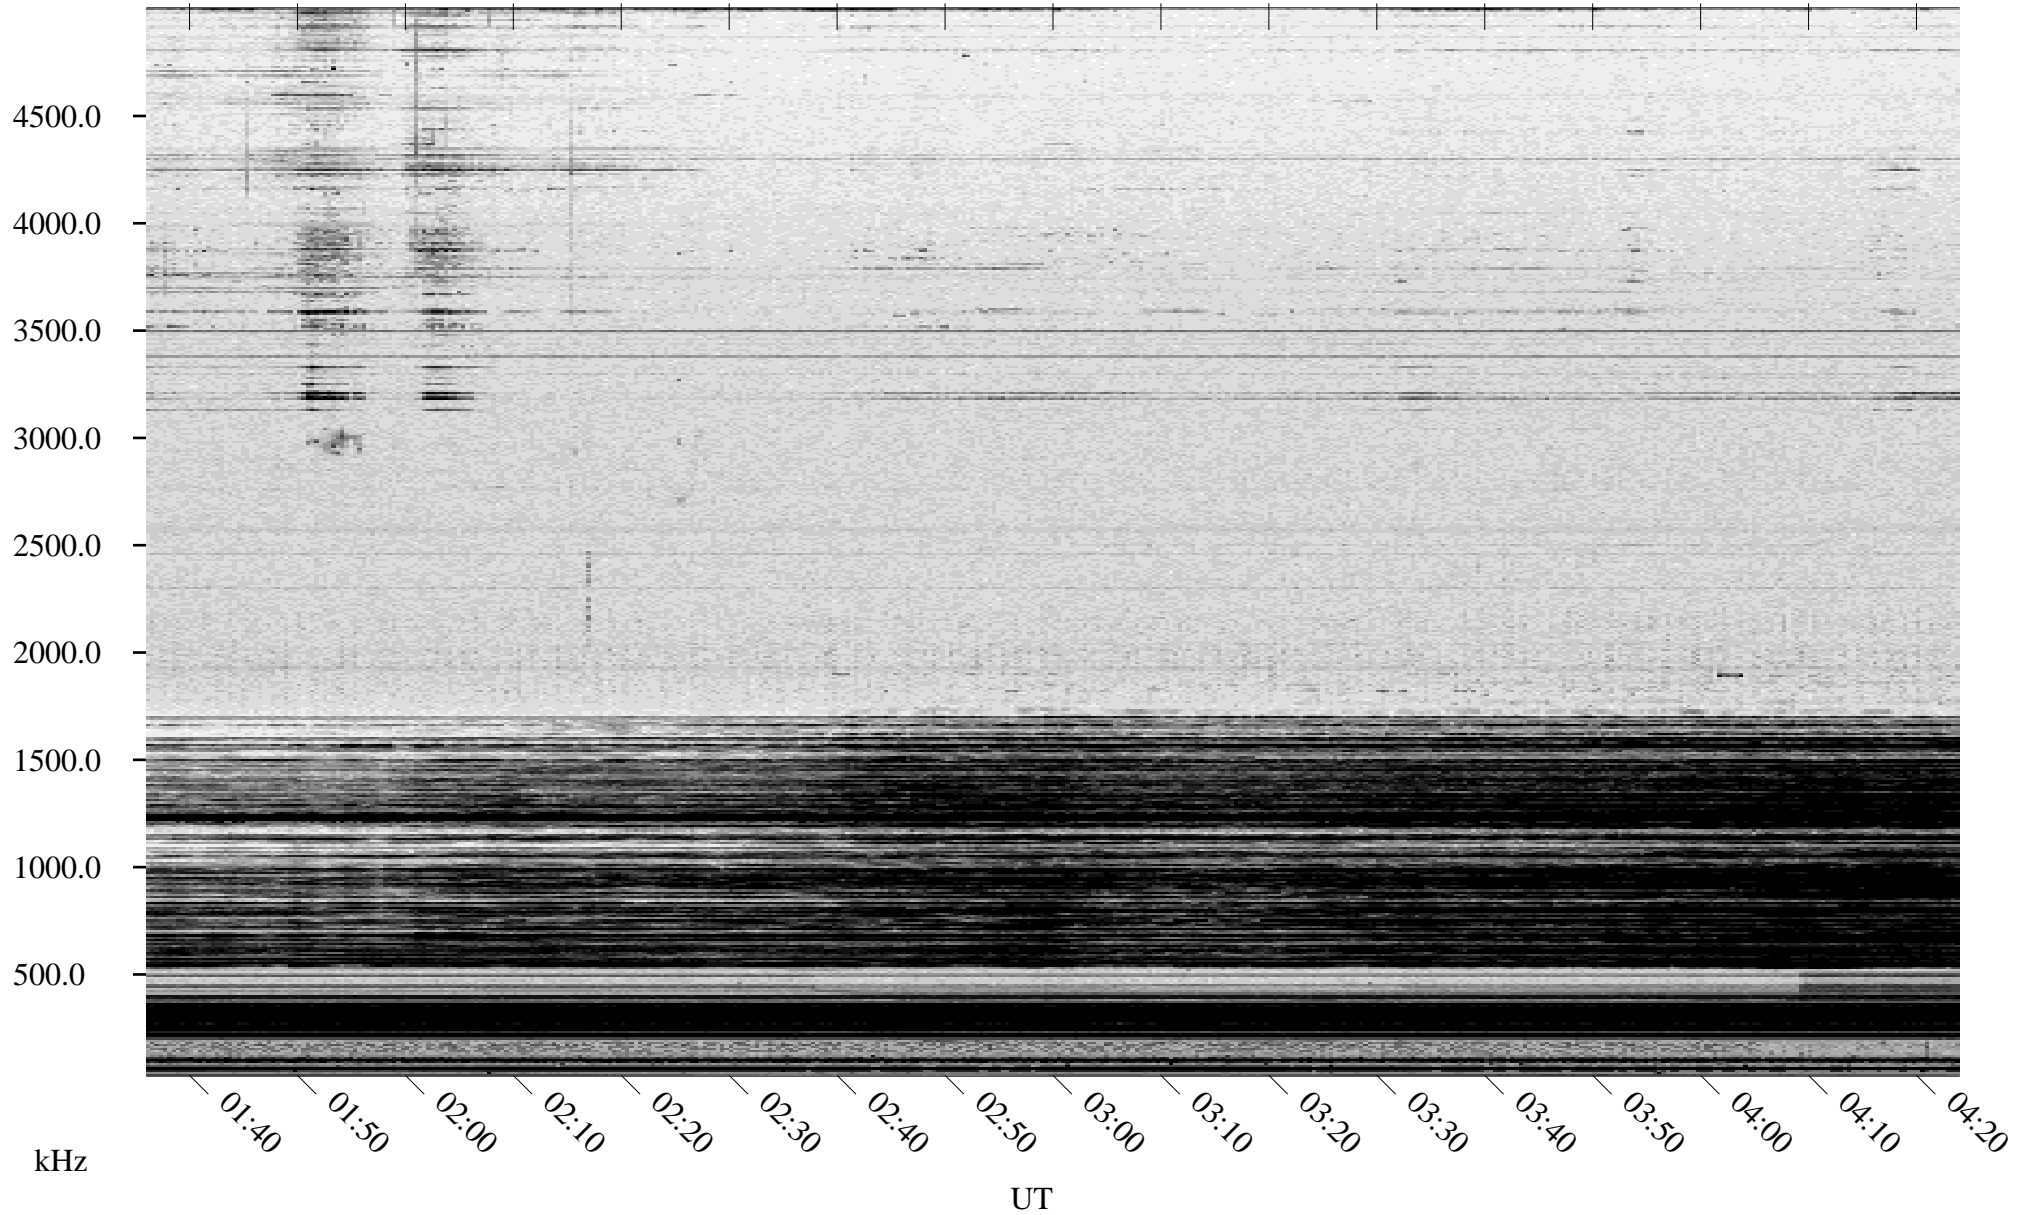

01/24/2005 Churchill, Manitoba

Linear Scale Black = 161 White = 15

ch05024l.r00m max_12

Page 1

01/24/2005 Churchill, Manitoba

Linear Scale Black = 161 White = 15

ch05024l.r00m max_12

Page 2

01/25/2005 Churchill, Manitoba

Linear Scale Black = 161 White = 15

ch05024l.r00m max_12

Page 3

01/25/2005 Churchill, Manitoba

Linear Scale Black = 161 White = 15

ch05024l.r00m max_12

Page 4

01/25/2005 Churchill, Manitoba

Linear Scale Black = 161 White = 15

ch05024l.r00m max_12

Page 5

01/25/2005 Churchill, Manitoba

Linear Scale Black = 161 White = 15

ch05024l.r00m max_12

Page 6

01/25/2005 Churchill, Manitoba

Linear Scale Black = 161 White = 15

ch05024l.r00m max_12

Page 7

01/25/2005 Churchill, Manitoba

Linear Scale Black = 161 White = 15

ch05024l.r00m max_12