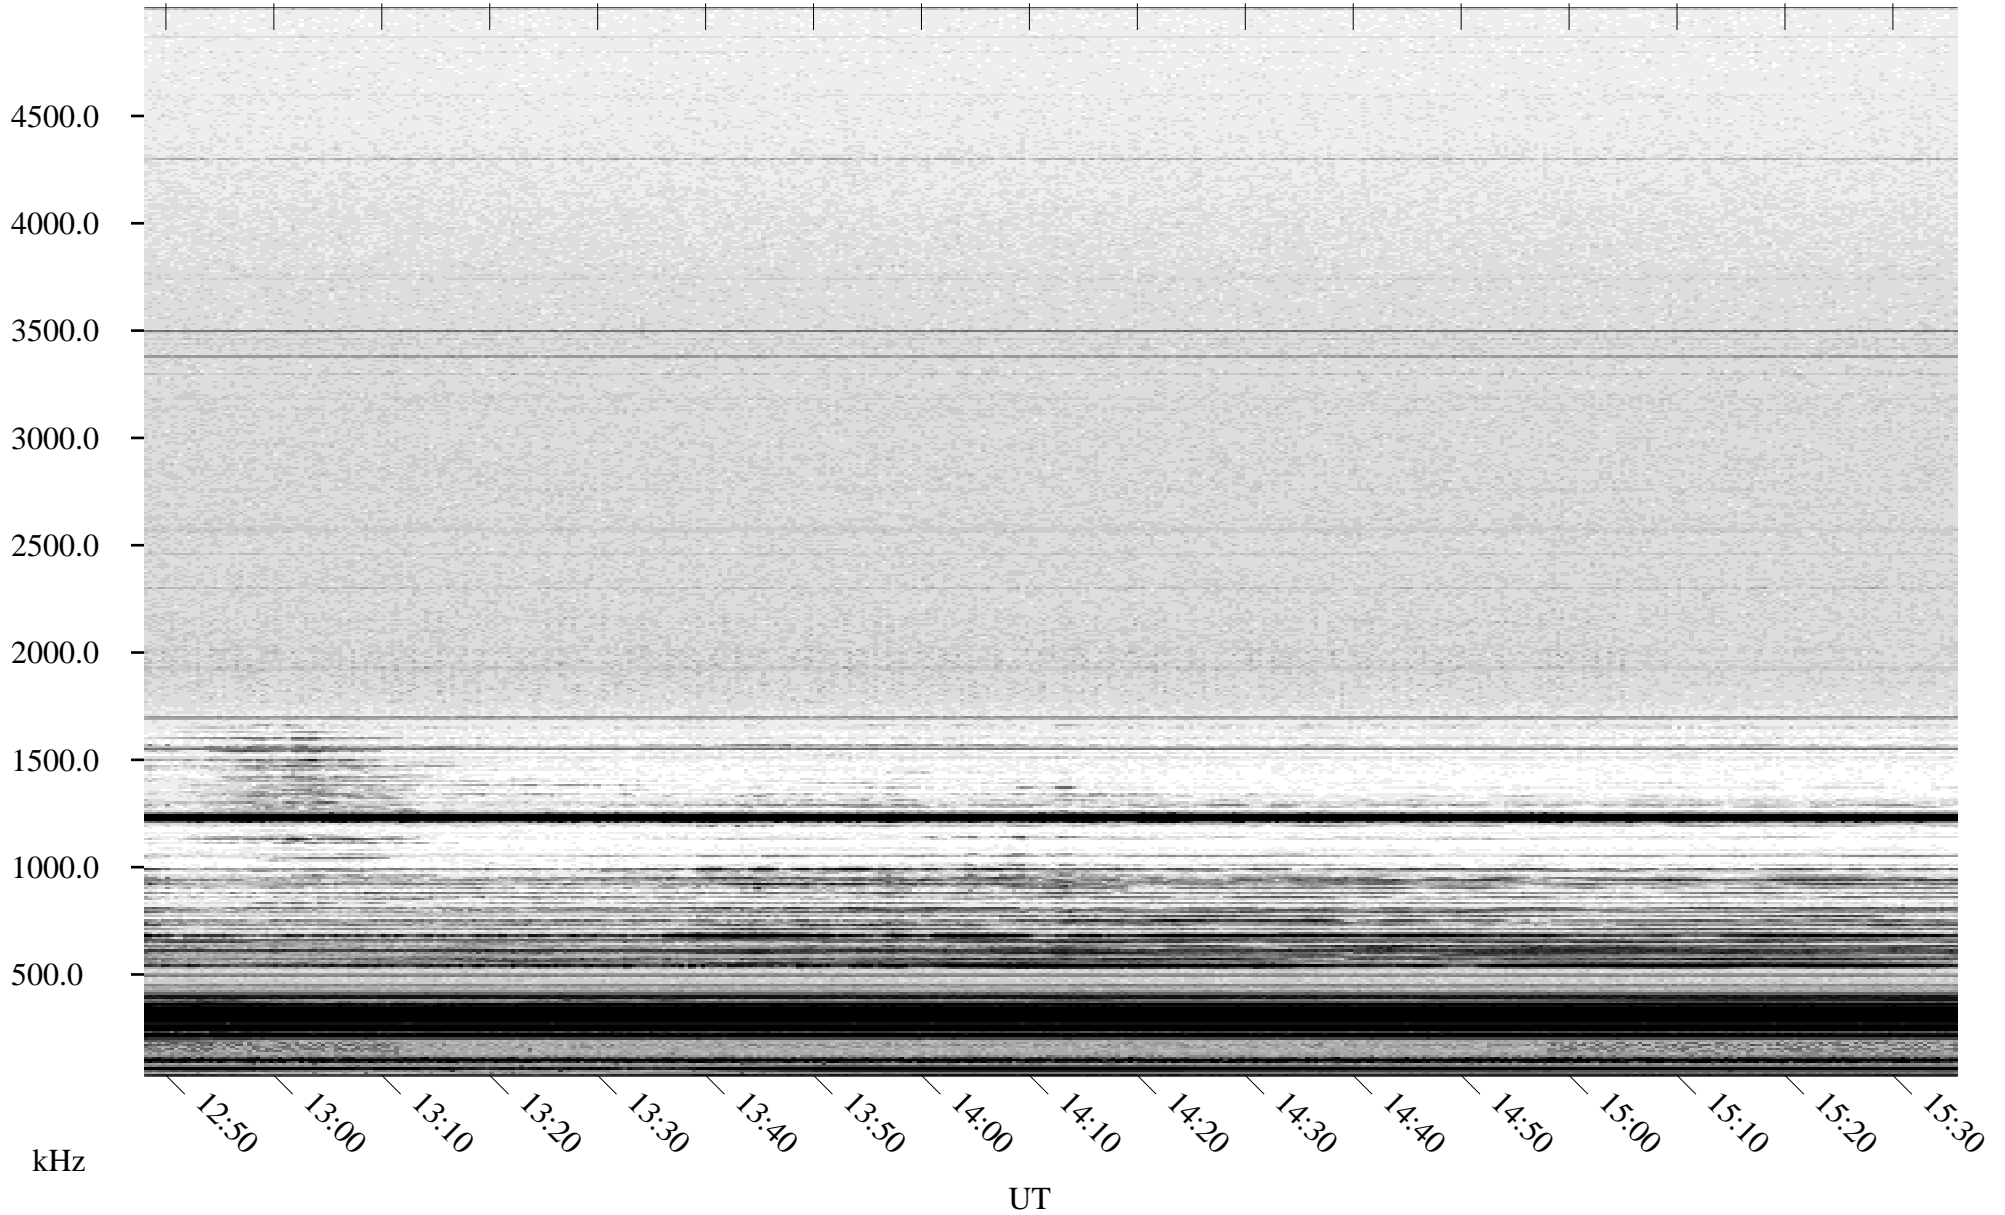

01/24/2005 Churchill, Manitoba

Linear Scale Black = 161 White = 15

ch05024l.r00m max_12

Page 1

01/24/2005 Churchill, Manitoba

Linear Scale Black = 161 White = 15

ch05024l.r00m max_12

Page 2

01/25/2005 Churchill, Manitoba

Linear Scale Black = 161 White = 15

ch05024l.r00m max_12

Page 3

01/25/2005 Churchill, Manitoba

Linear Scale Black = 161 White = 15

ch05024l.r00m max_12

Page 4

01/25/2005 Churchill, Manitoba

Linear Scale Black = 161 White = 15

ch05024l.r00m max_12

Page 5

01/25/2005 Churchill, Manitoba

Linear Scale Black = 161 White = 15

ch05024l.r00m max_12

Page 6

01/25/2005 Churchill, Manitoba

Linear Scale Black = 161 White = 15

ch05024l.r00m max_12

Page 7

01/25/2005 Churchill, Manitoba

Linear Scale Black = 161 White = 15

ch05024l.r00m max_12