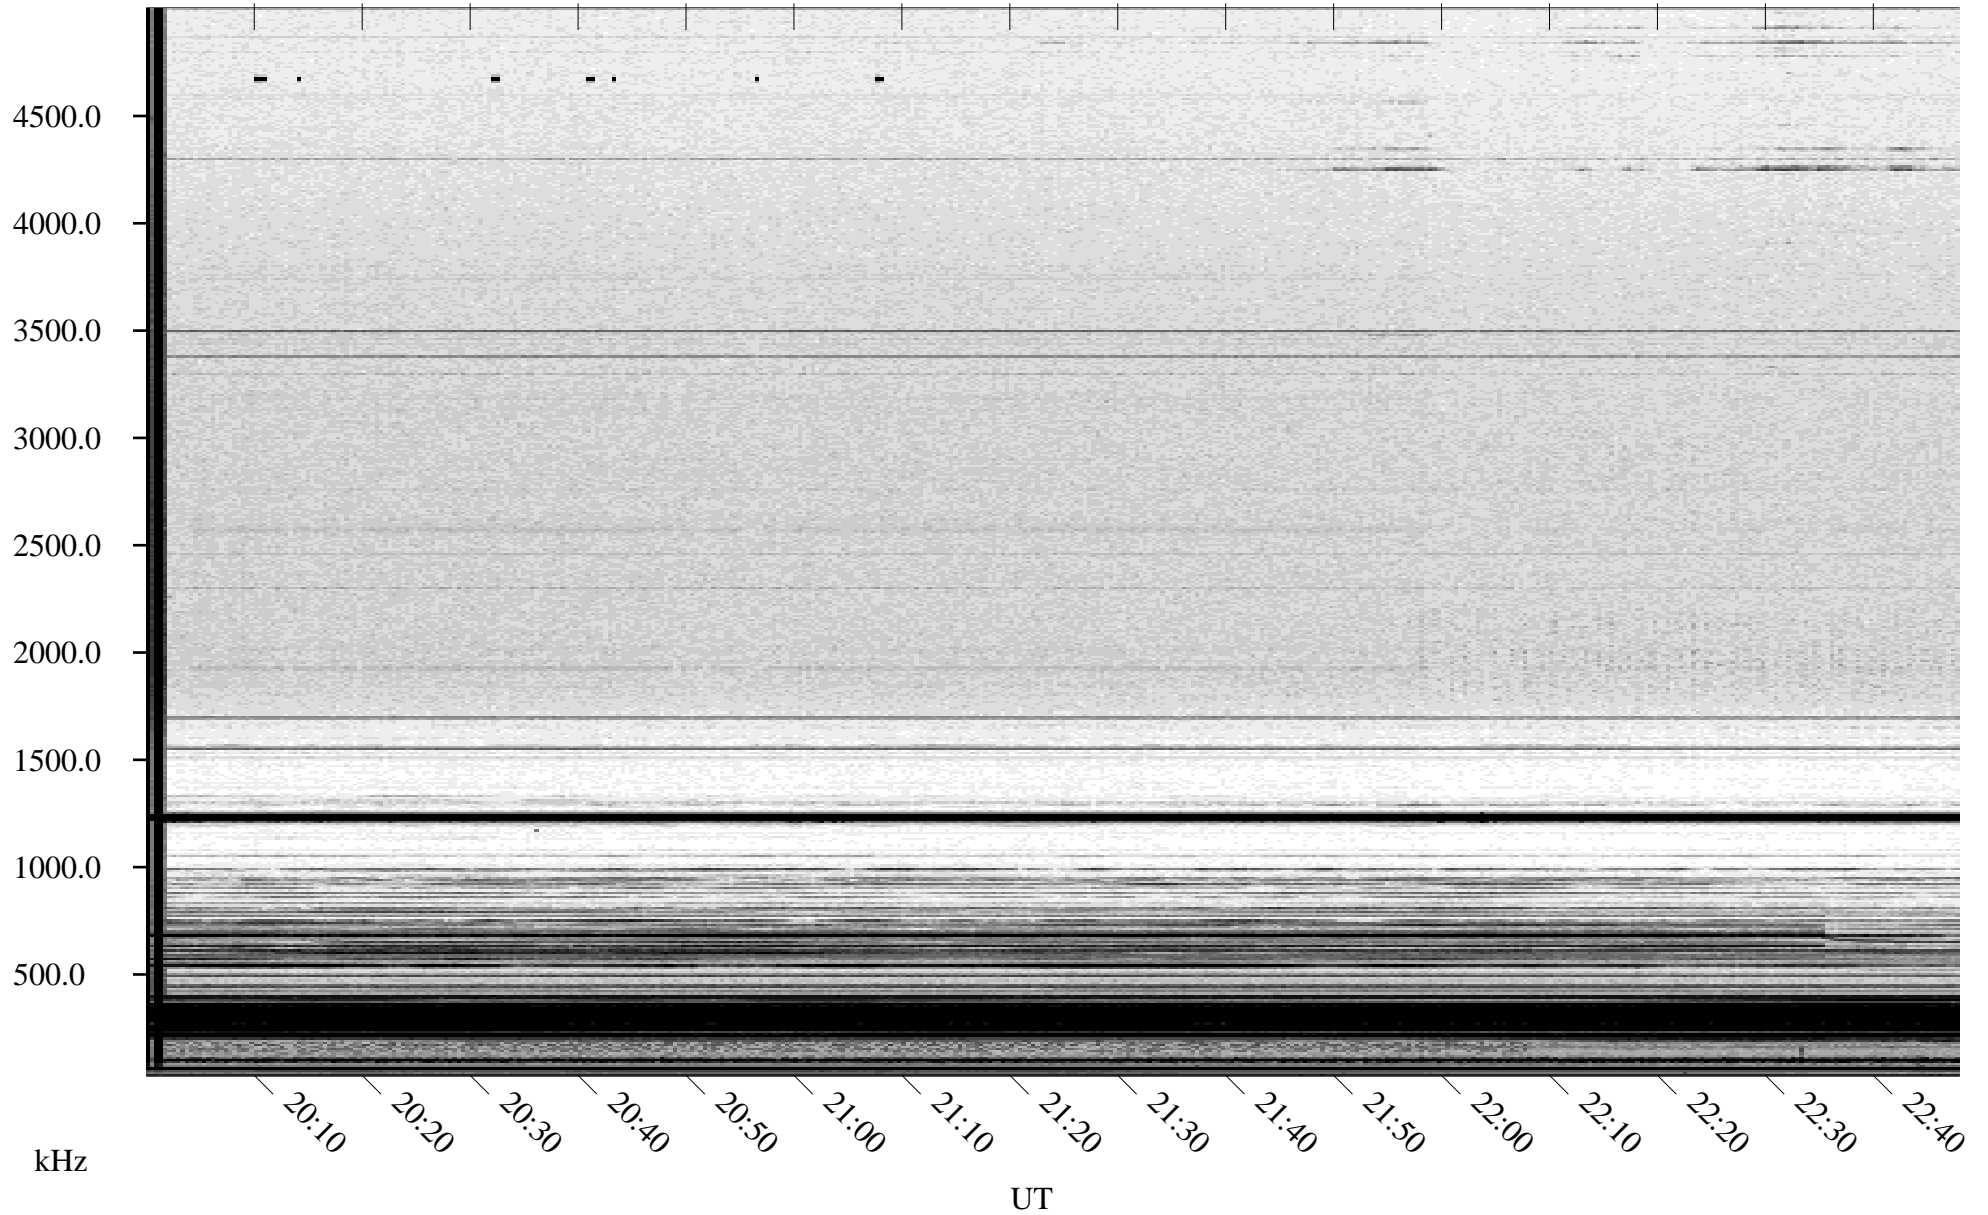

01/24/2005 Churchill, Manitoba

Linear Scale Black = 161 White = 15

ch05024l.r00m max_12

Page 1

01/24/2005 Churchill, Manitoba

Linear Scale Black = 161 White = 15

ch05024l.r00m max_12

Page 2

01/25/2005 Churchill, Manitoba

Linear Scale Black = 161 White = 15

ch05024l.r00m max_12

Page 3

01/25/2005 Churchill, Manitoba

Linear Scale Black = 161 White = 15

ch05024l.r00m max_12

Page 4

01/25/2005 Churchill, Manitoba

Linear Scale Black = 161 White = 15

ch05024l.r00m max_12

Page 5

01/25/2005 Churchill, Manitoba

Linear Scale Black = 161 White = 15

ch05024l.r00m max_12

Page 6

01/25/2005 Churchill, Manitoba

Linear Scale Black = 161 White = 15

ch05024l.r00m max_12

Page 7

01/25/2005 Churchill, Manitoba

Linear Scale Black = 161 White = 15

ch05024l.r00m max_12