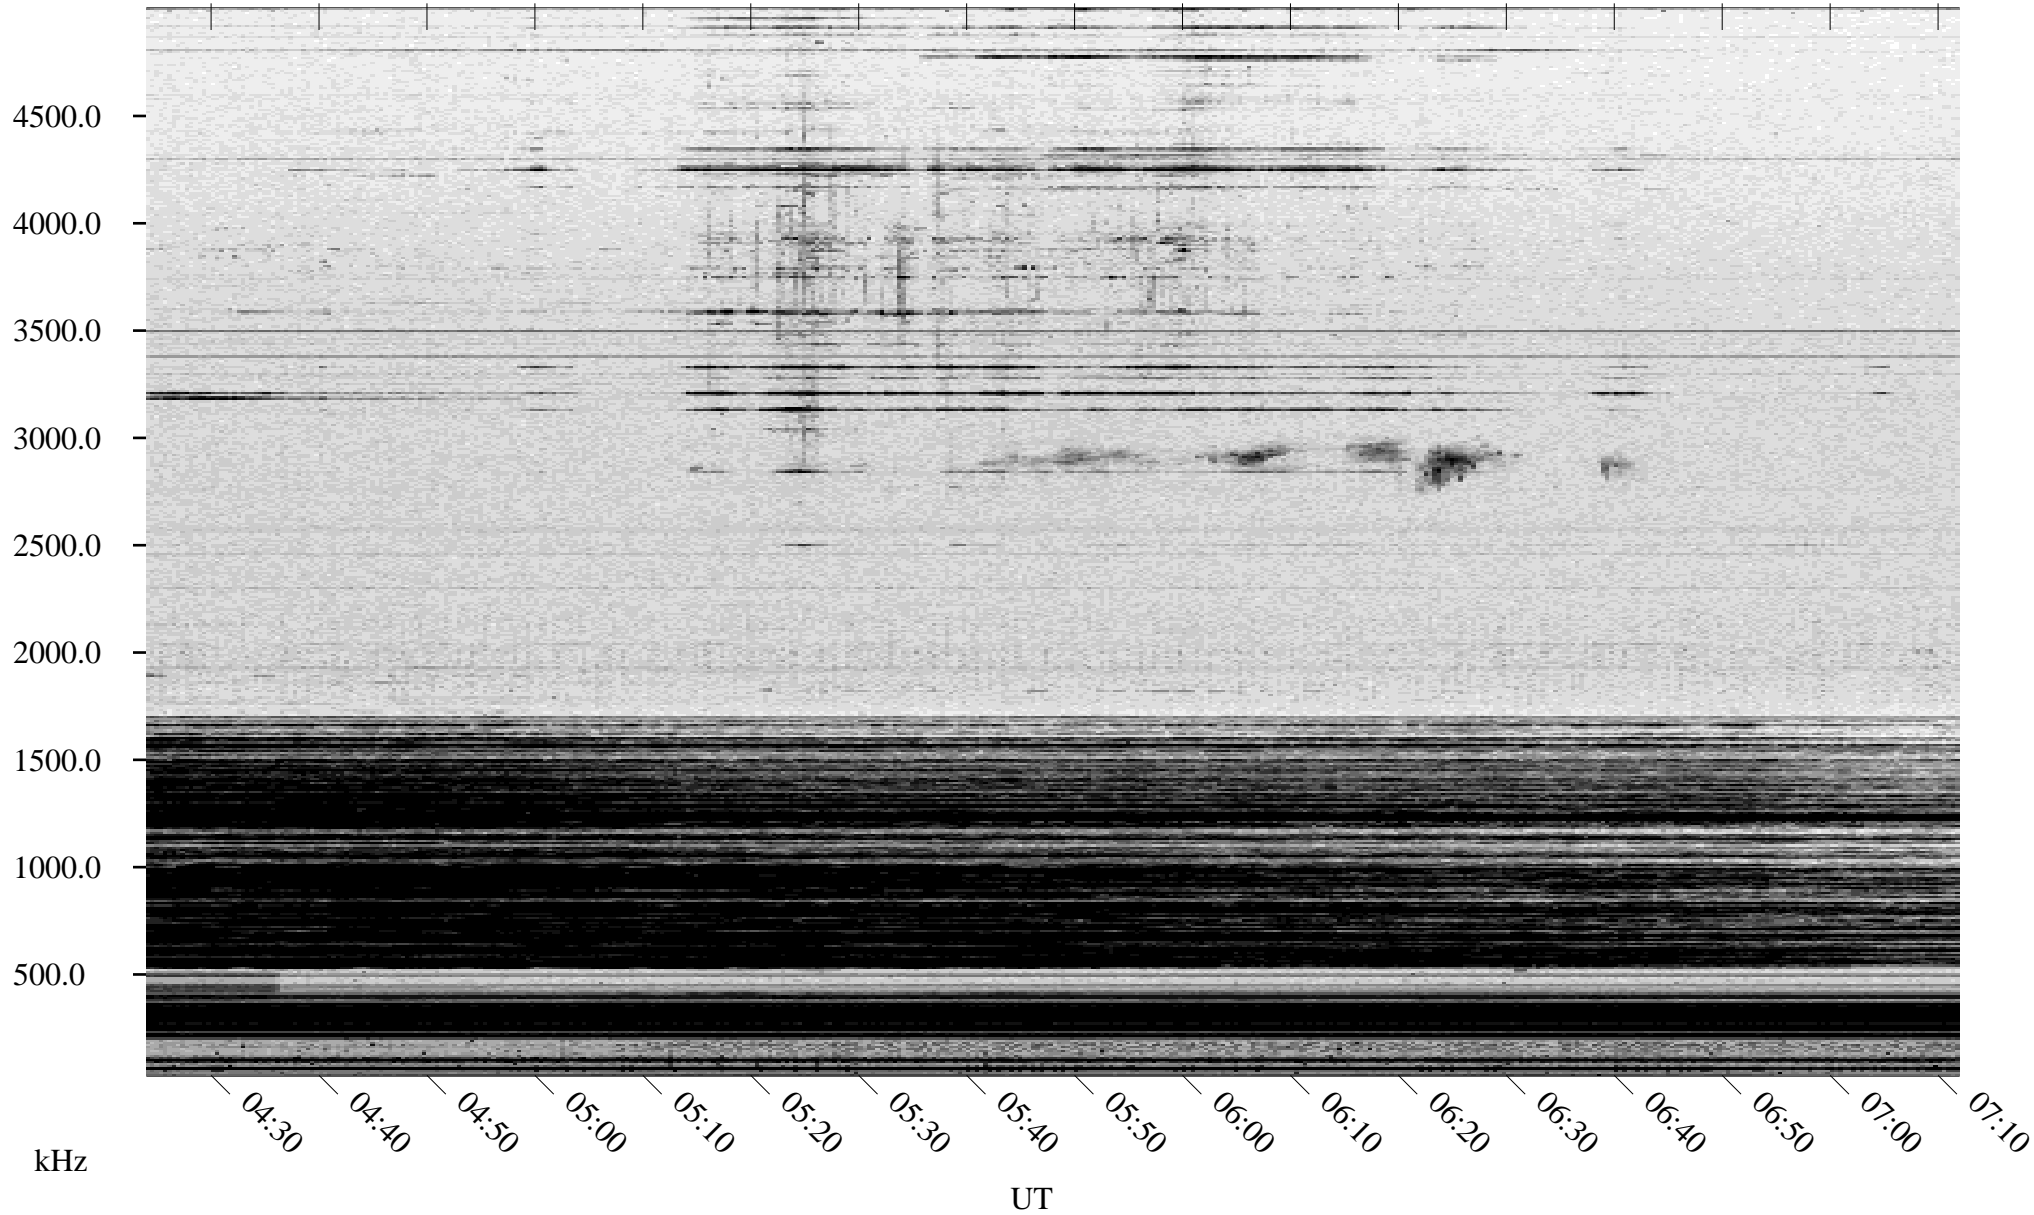

01/24/2005 Churchill, Manitoba

Linear Scale Black = 161 White = 15

ch05024l.r00m max_12

Page 1

01/24/2005 Churchill, Manitoba

Linear Scale Black = 161 White = 15

ch05024l.r00m max_12

Page 2

01/25/2005 Churchill, Manitoba

Linear Scale Black = 161 White = 15

ch05024l.r00m max_12

Page 3

01/25/2005 Churchill, Manitoba

Linear Scale Black = 161 White = 15

ch05024l.r00m max_12

Page 4

01/25/2005 Churchill, Manitoba

Linear Scale Black = 161 White = 15

ch05024l.r00m max_12

Page 5

01/25/2005 Churchill, Manitoba

Linear Scale Black = 161 White = 15

ch05024l.r00m max_12

Page 6

01/25/2005 Churchill, Manitoba

Linear Scale Black = 161 White = 15

ch05024l.r00m max_12

Page 7

01/25/2005 Churchill, Manitoba

Linear Scale Black = 161 White = 15

ch05024l.r00m max_12