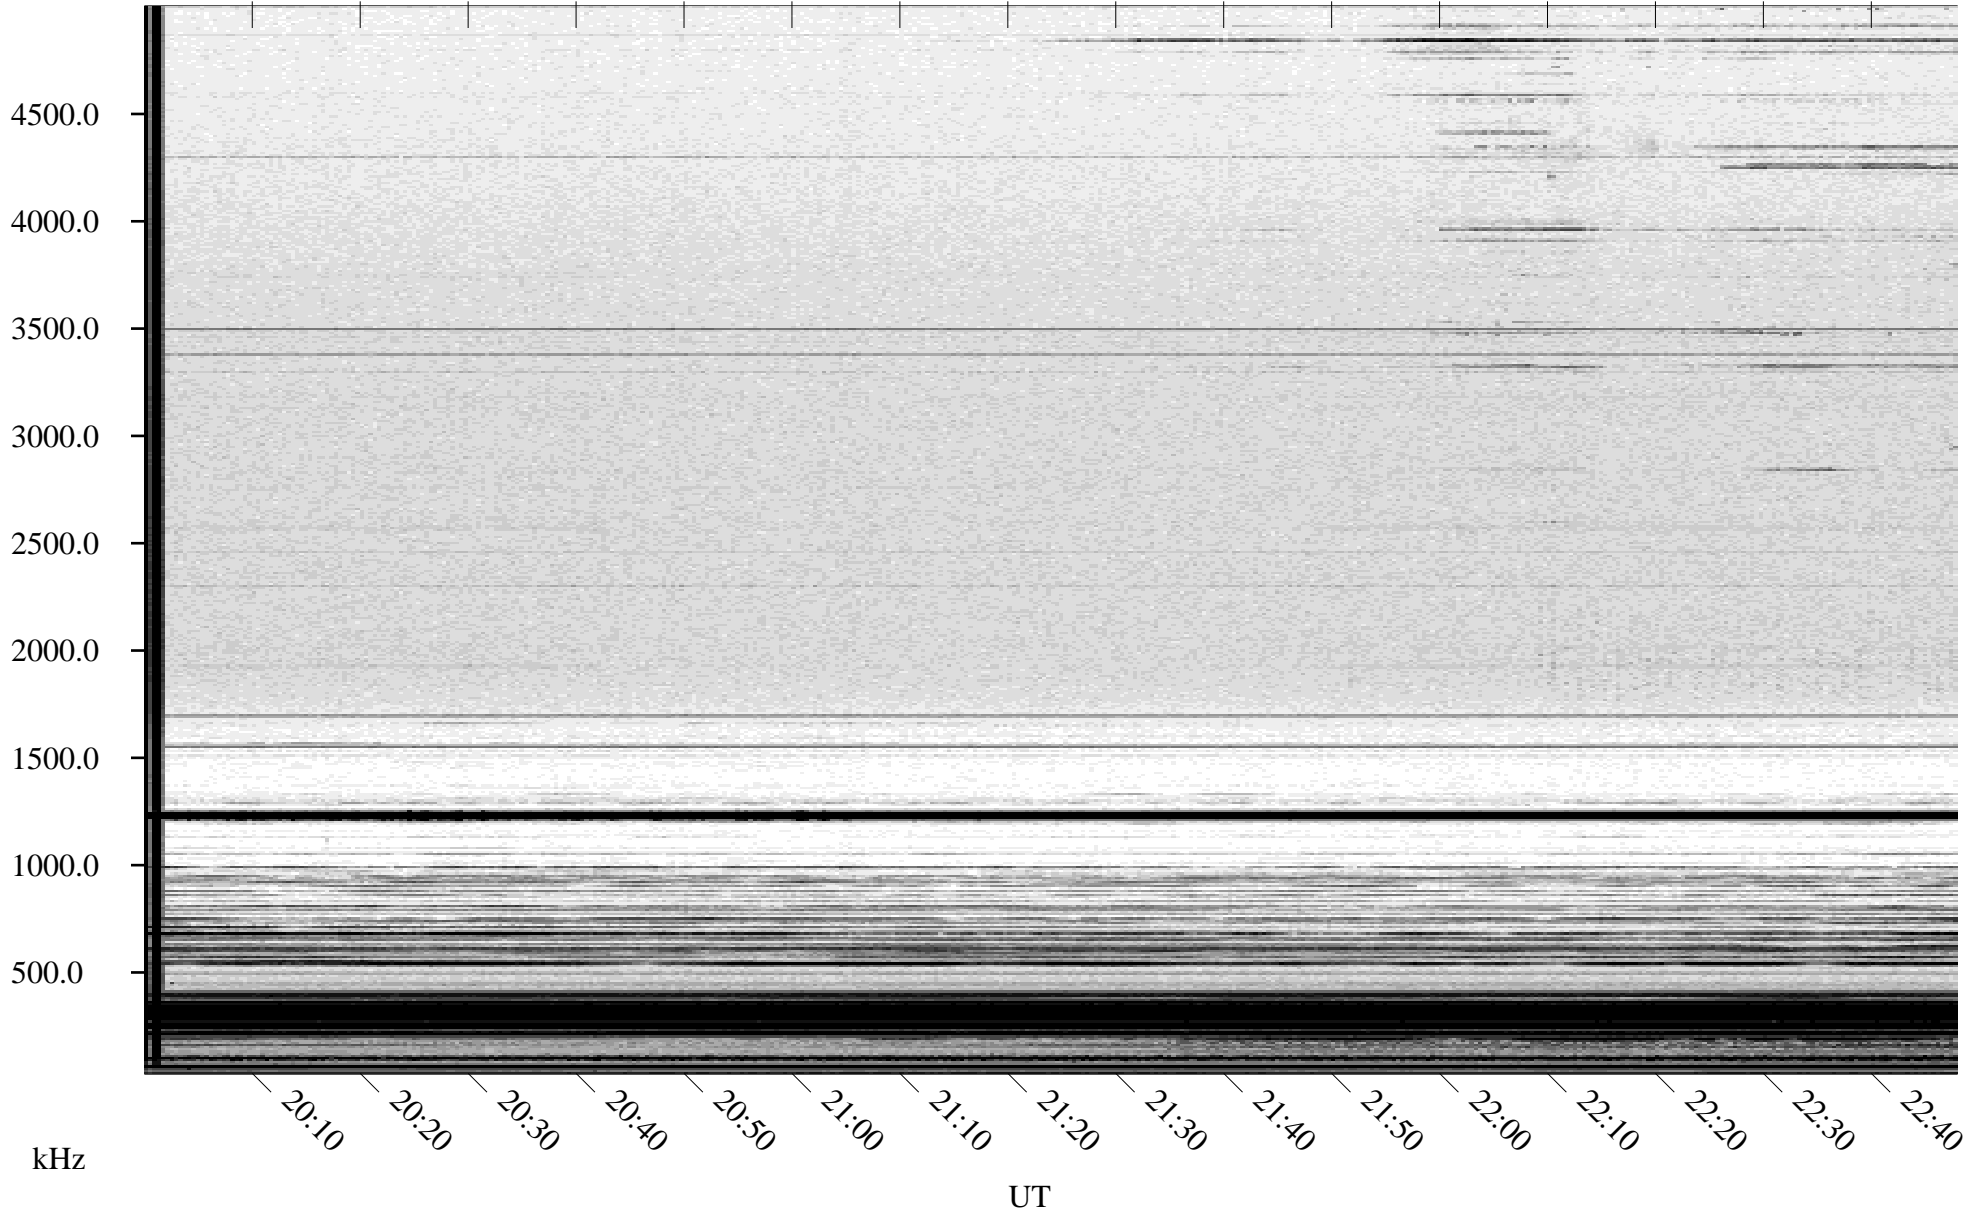

# 01/25/2005 Churchill, Manitoba

Linear Scale    Black = 161    White = 15

ch050251.r00m max\_12

Page 1

# 01/25/2005 Churchill, Manitoba

Linear Scale    Black = 161    White = 15

ch050251.r00m max\_12

Page 2

# 01/26/2005 Churchill, Manitoba

Linear Scale    Black = 161    White = 15

ch050251.r00m max\_12

Page 3

# 01/26/2005 Churchill, Manitoba

Linear Scale    Black = 161    White = 15

ch050251.r00m max\_12

Page 4