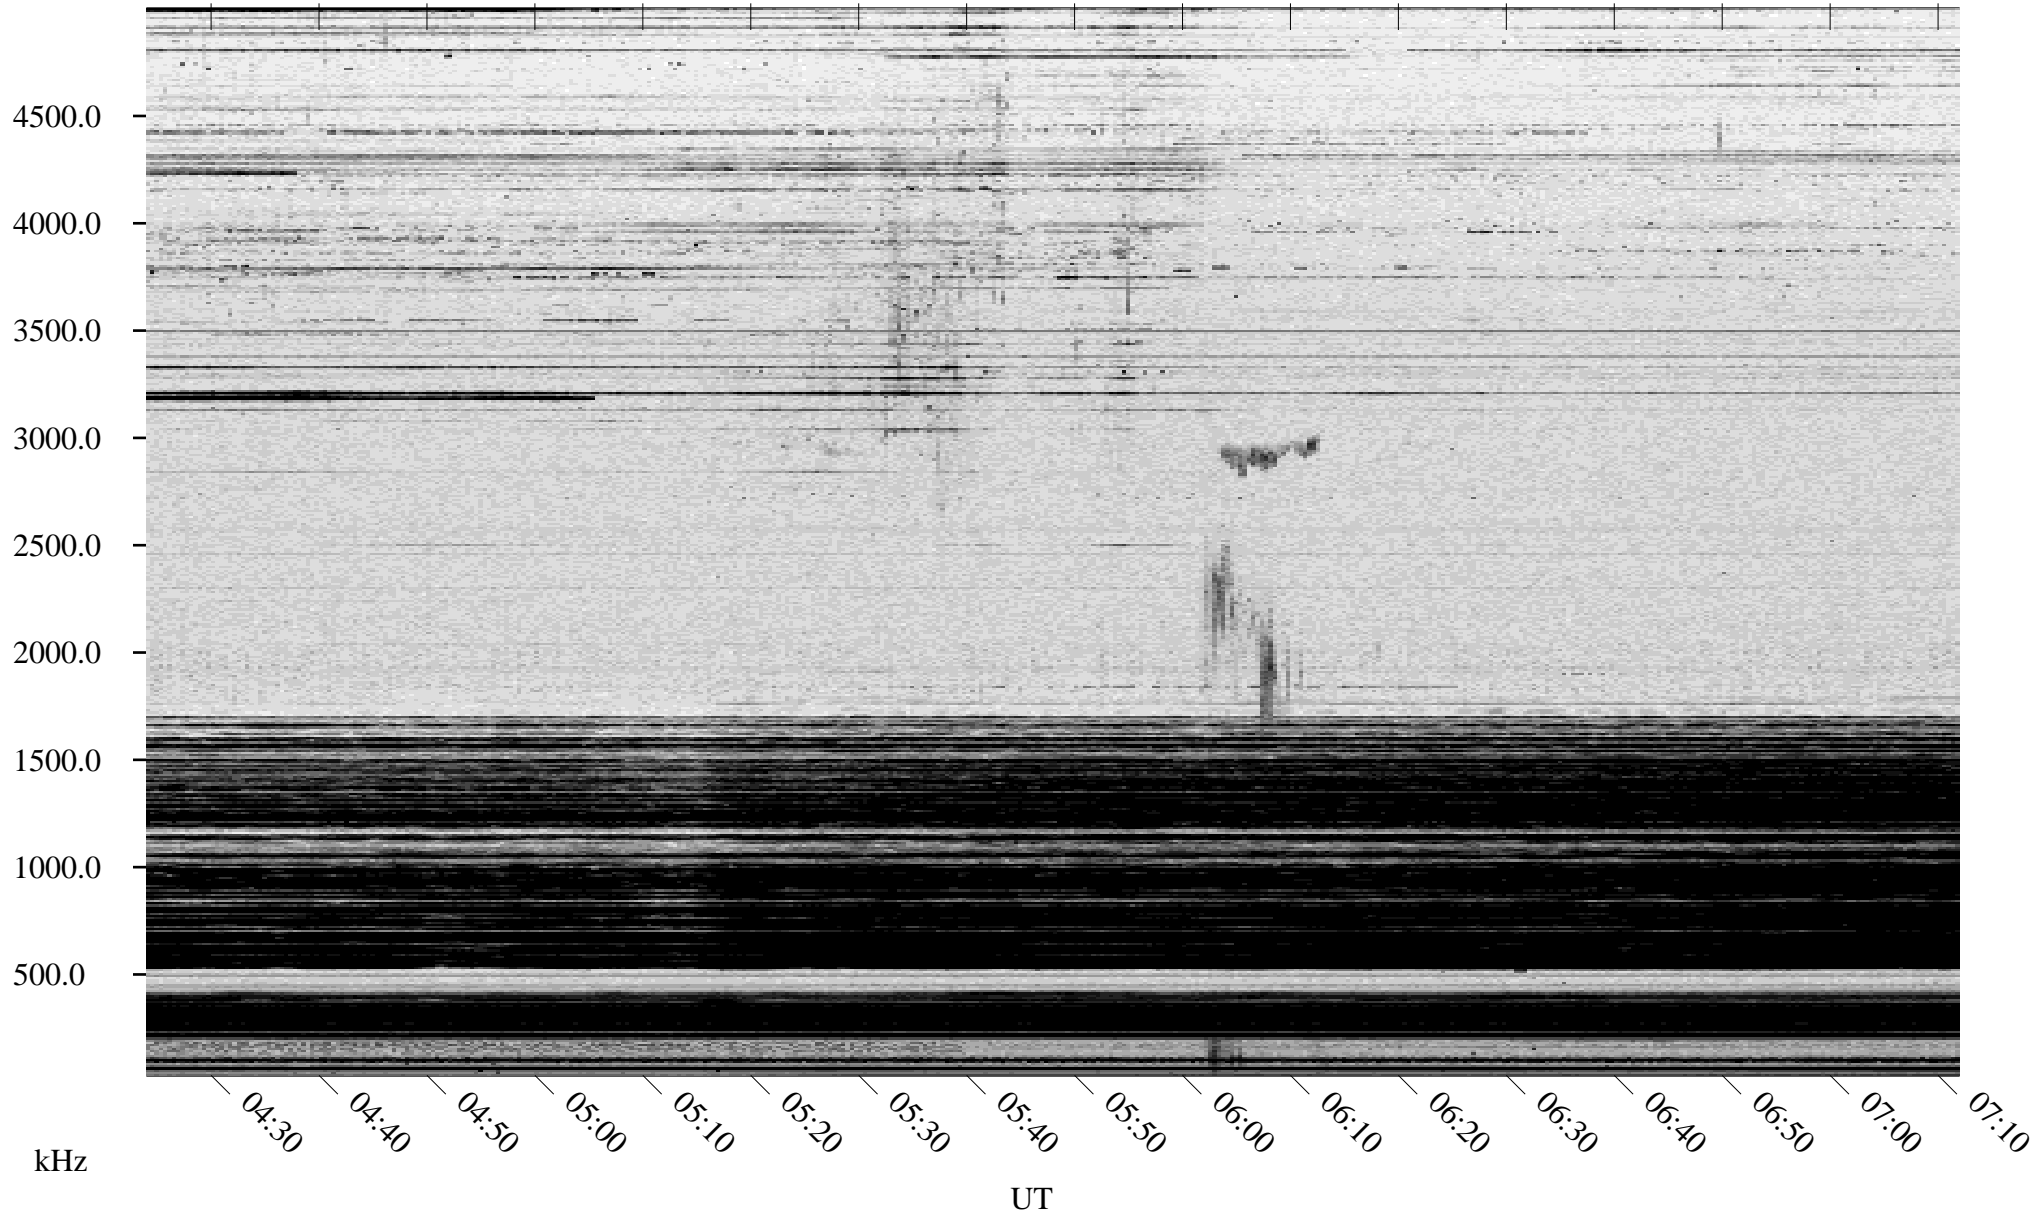

# 01/25/2005 Churchill, Manitoba

Linear Scale    Black = 161    White = 15

ch050251.r00m max\_12

Page 1

# 01/25/2005 Churchill, Manitoba

Linear Scale    Black = 161    White = 15

ch050251.r00m max\_12

Page 2

# 01/26/2005 Churchill, Manitoba

Linear Scale    Black = 161    White = 15

ch050251.r00m max\_12

Page 3

# 01/26/2005 Churchill, Manitoba

Linear Scale    Black = 161    White = 15

ch050251.r00m max\_12

Page 4