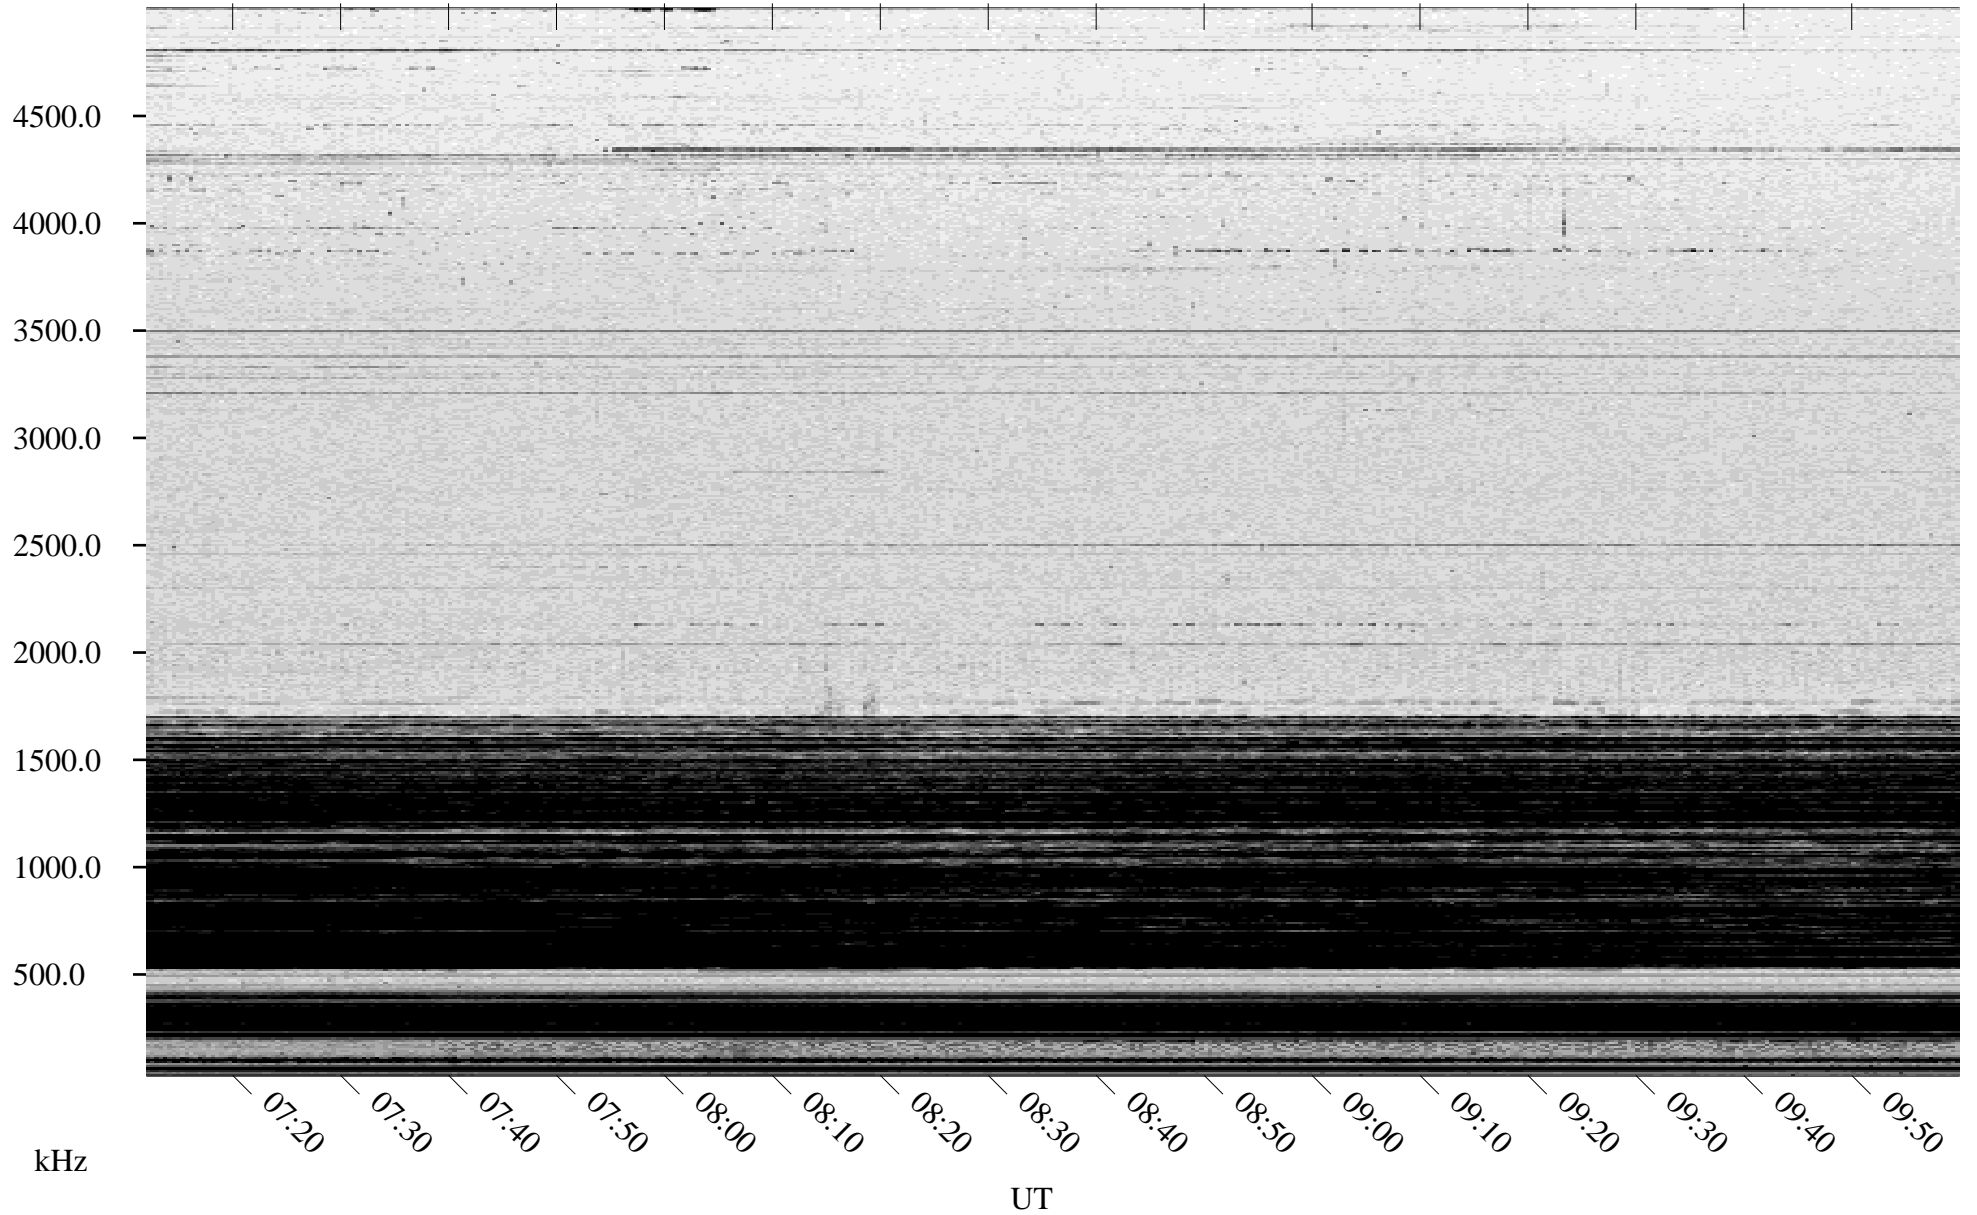

# 01/26/2005 Churchill, Manitoba

Linear Scale    Black = 161    White = 15

ch050251.r00m max\_12

Page 3

# 01/26/2005 Churchill, Manitoba

Linear Scale    Black = 161    White = 15

ch050251.r00m max\_12

Page 4

# 01/26/2005 Churchill, Manitoba

Linear Scale    Black = 161    White = 15

ch050251.r00m max\_12

Page 5

# 01/26/2005 Churchill, Manitoba

Linear Scale    Black = 161    White = 15

ch050251.r00m max\_12

Page 6