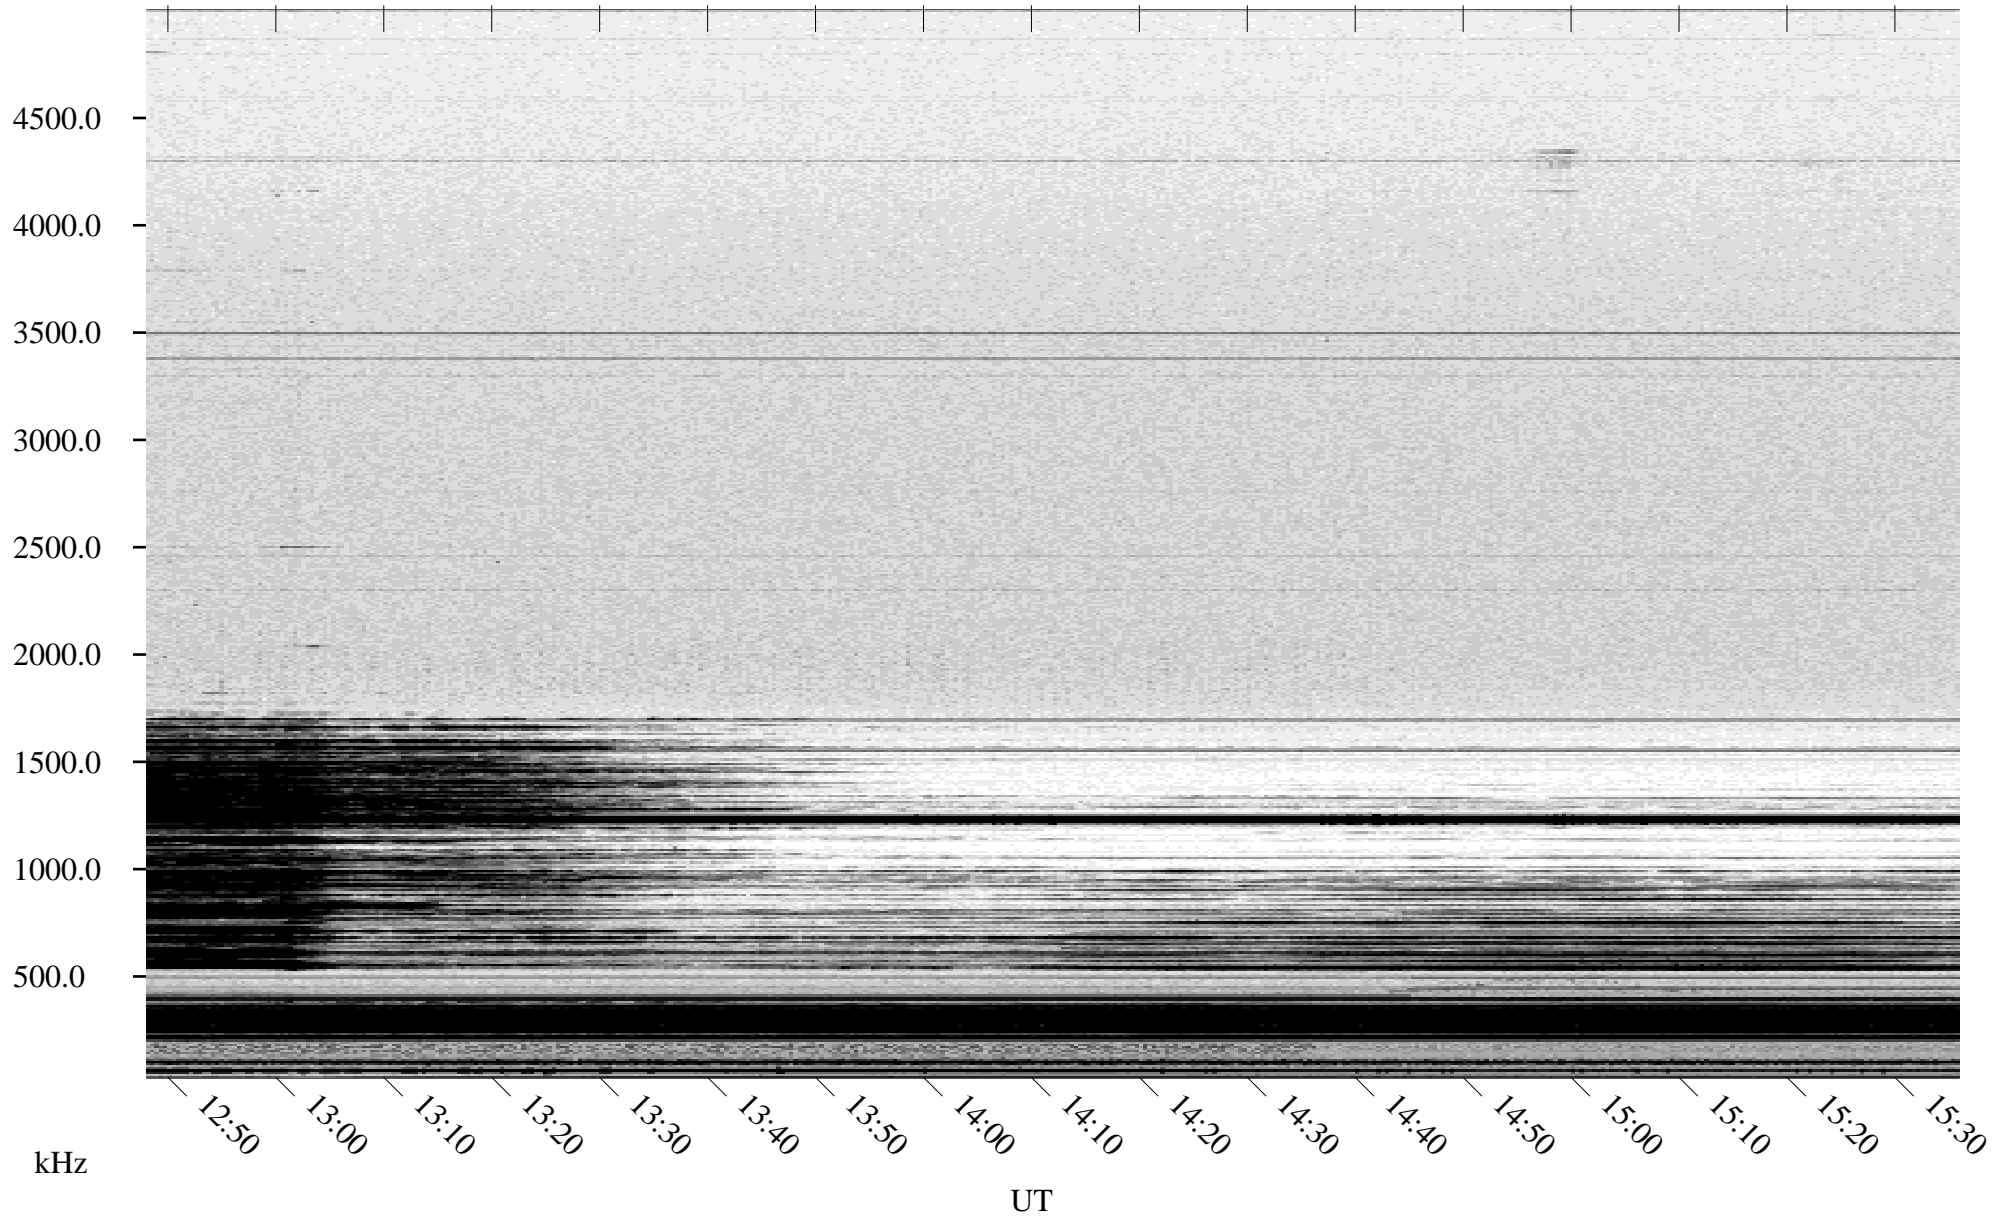

# 01/26/2005 Churchill, Manitoba

Linear Scale    Black = 161    White = 15

ch050251.r00m max\_12

Page 5

# 01/26/2005 Churchill, Manitoba

Linear Scale    Black = 161    White = 15

ch050251.r00m max\_12

Page 6

# 01/26/2005 Churchill, Manitoba

Linear Scale    Black = 161    White = 15

ch050251.r00m max\_12

Page 7

# 01/26/2005 Churchill, Manitoba

Linear Scale    Black = 161    White = 15

ch050251.r00m max\_12

Page 8