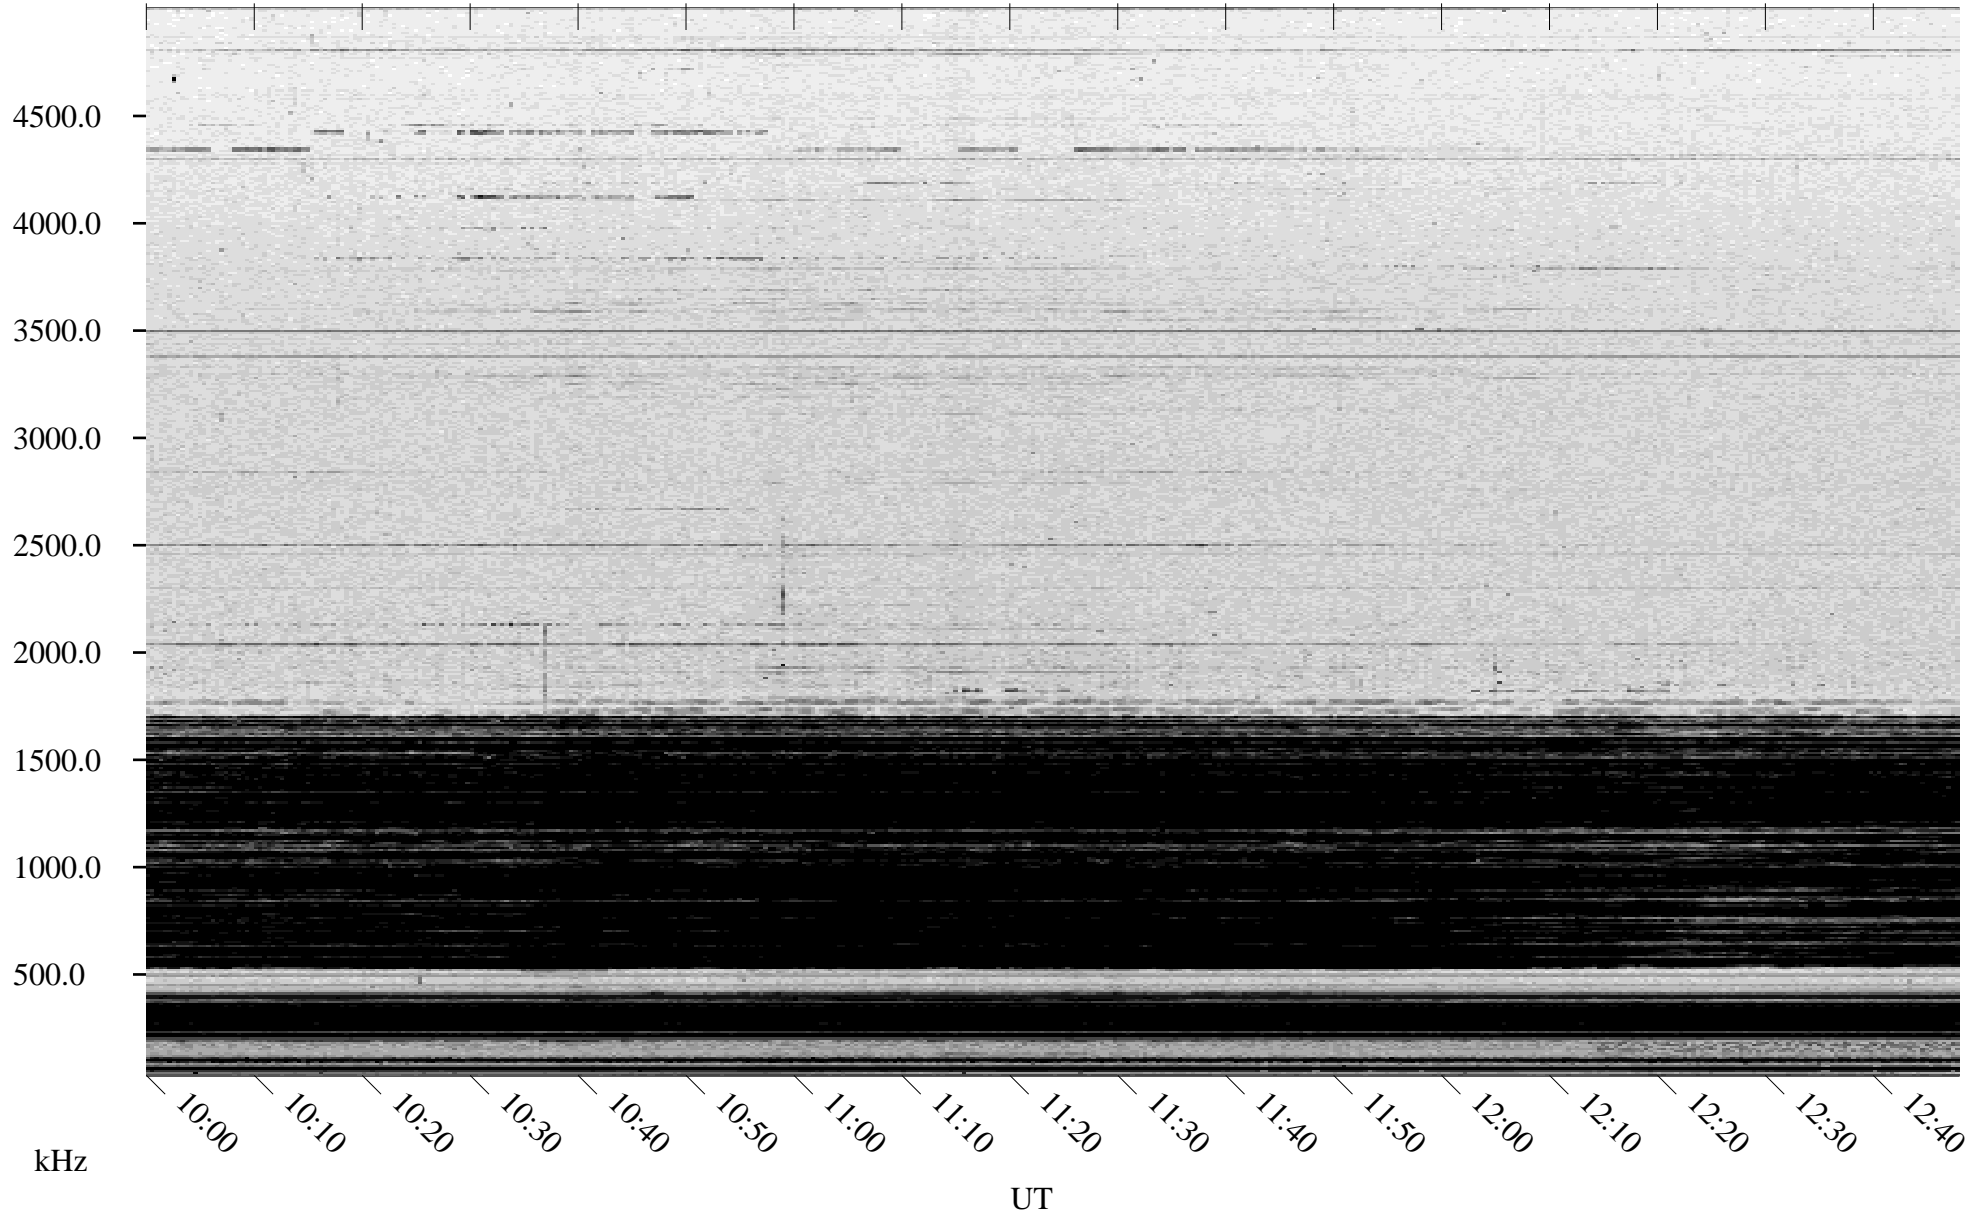

# 01/26/2005 Churchill, Manitoba

Linear Scale    Black = 161    White = 15

ch050251.r00m max\_12

Page 4

# 01/26/2005 Churchill, Manitoba

Linear Scale    Black = 161    White = 15

ch050251.r00m max\_12

Page 5

# 01/26/2005 Churchill, Manitoba

Linear Scale    Black = 161    White = 15

ch050251.r00m max\_12

Page 6

# 01/26/2005 Churchill, Manitoba

Linear Scale    Black = 161    White = 15

ch050251.r00m max\_12

Page 7