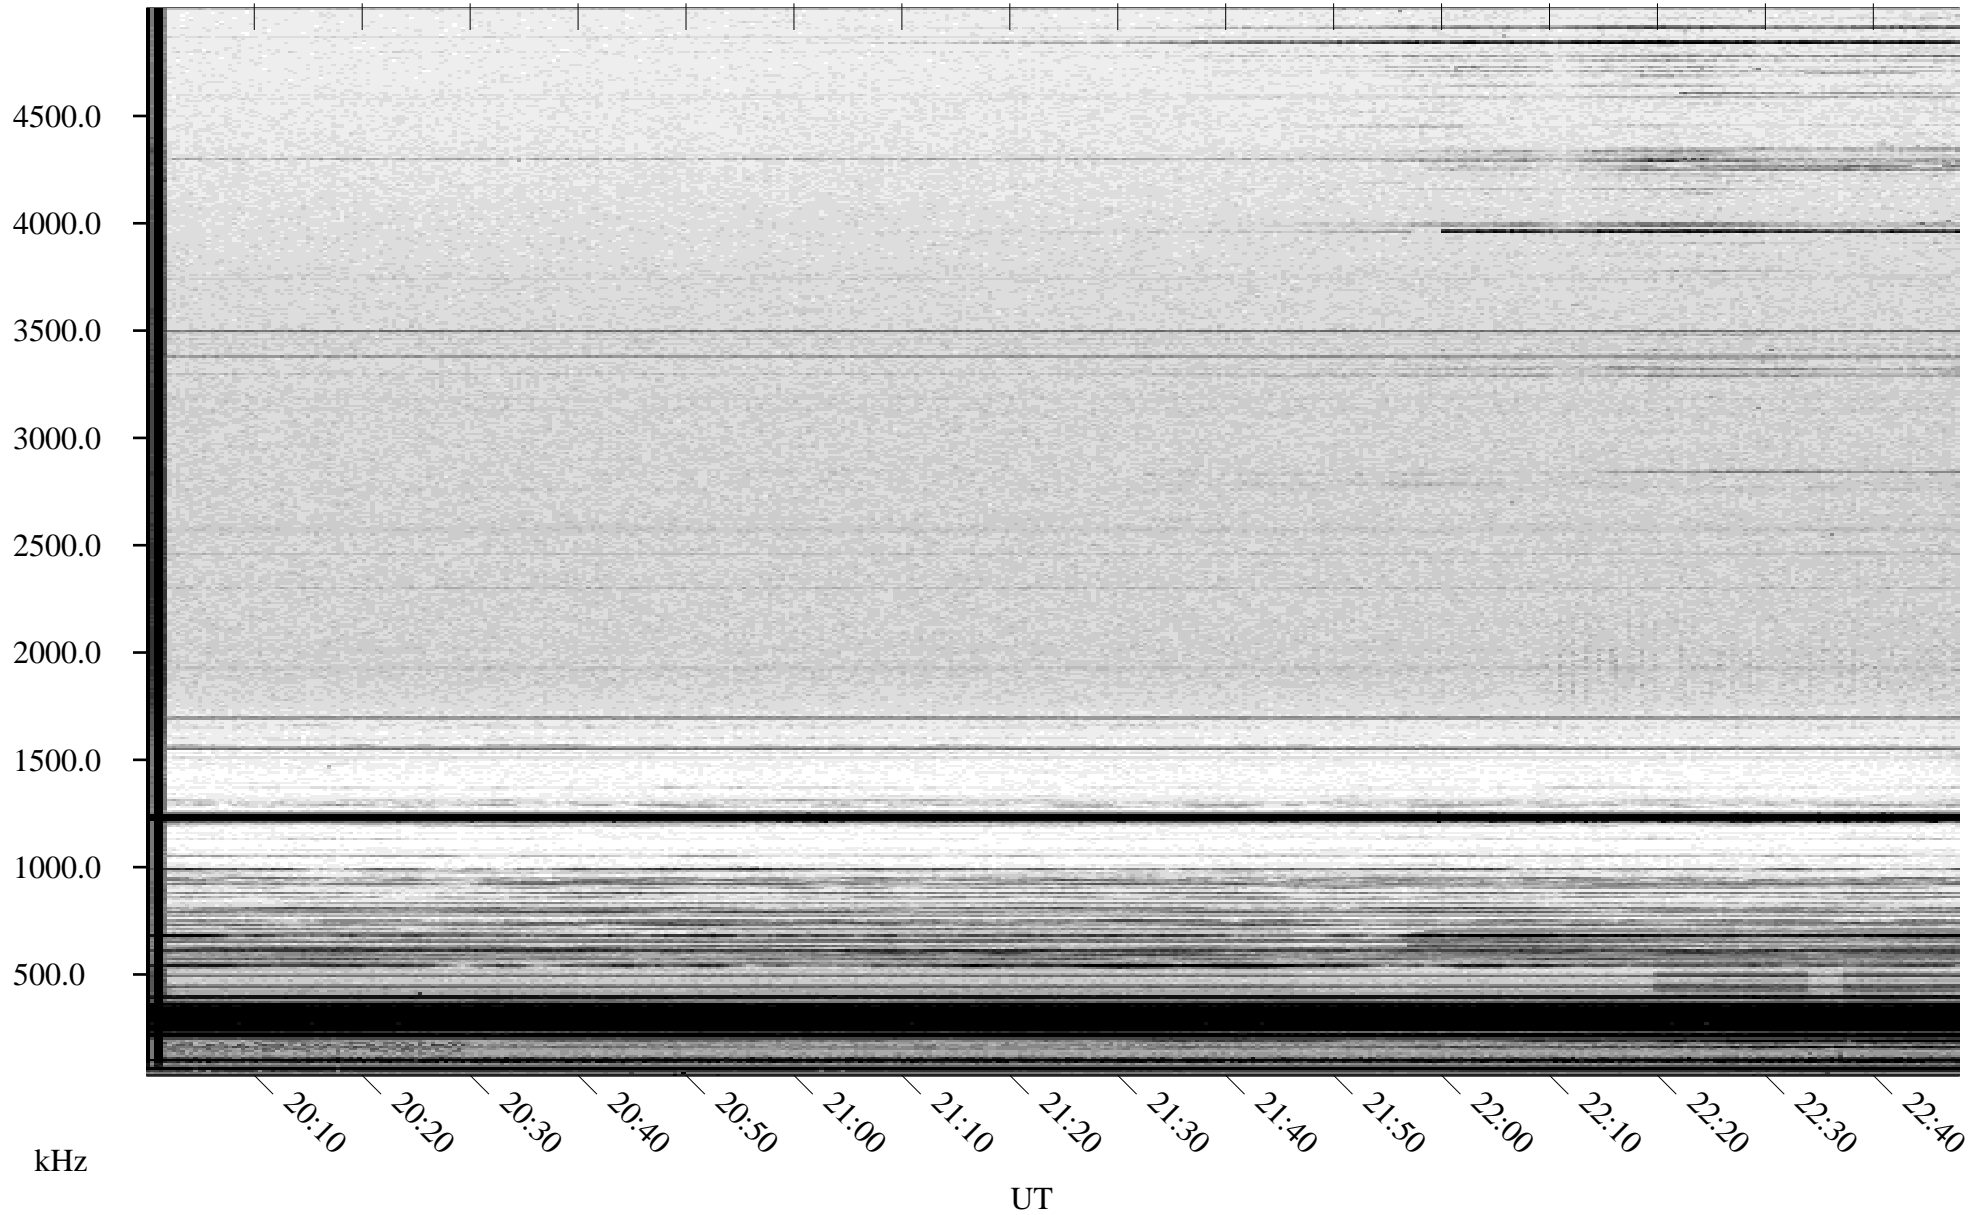

01/26/2005 Churchill, Manitoba

Linear Scale Black = 161 White = 15

ch05026l.r00m max_12

Page 1

01/26/2005 Churchill, Manitoba

Linear Scale Black = 161 White = 15

ch05026l.r00m max_12

Page 2

01/27/2005 Churchill, Manitoba

Linear Scale Black = 161 White = 15

ch05026l.r00m max_12

Page 3

01/27/2005 Churchill, Manitoba

Linear Scale Black = 161 White = 15

ch05026l.r00m max_12

Page 4

01/27/2005 Churchill, Manitoba

Linear Scale Black = 161 White = 15

ch05026l.r00m max_12

Page 5

01/27/2005 Churchill, Manitoba

Linear Scale Black = 161 White = 15

ch05026l.r00m max_12

Page 6

01/27/2005 Churchill, Manitoba

Linear Scale Black = 161 White = 15

ch05026l.r00m max_12

Page 7

01/27/2005 Churchill, Manitoba

Linear Scale Black = 161 White = 15

ch05026l.r00m max_12