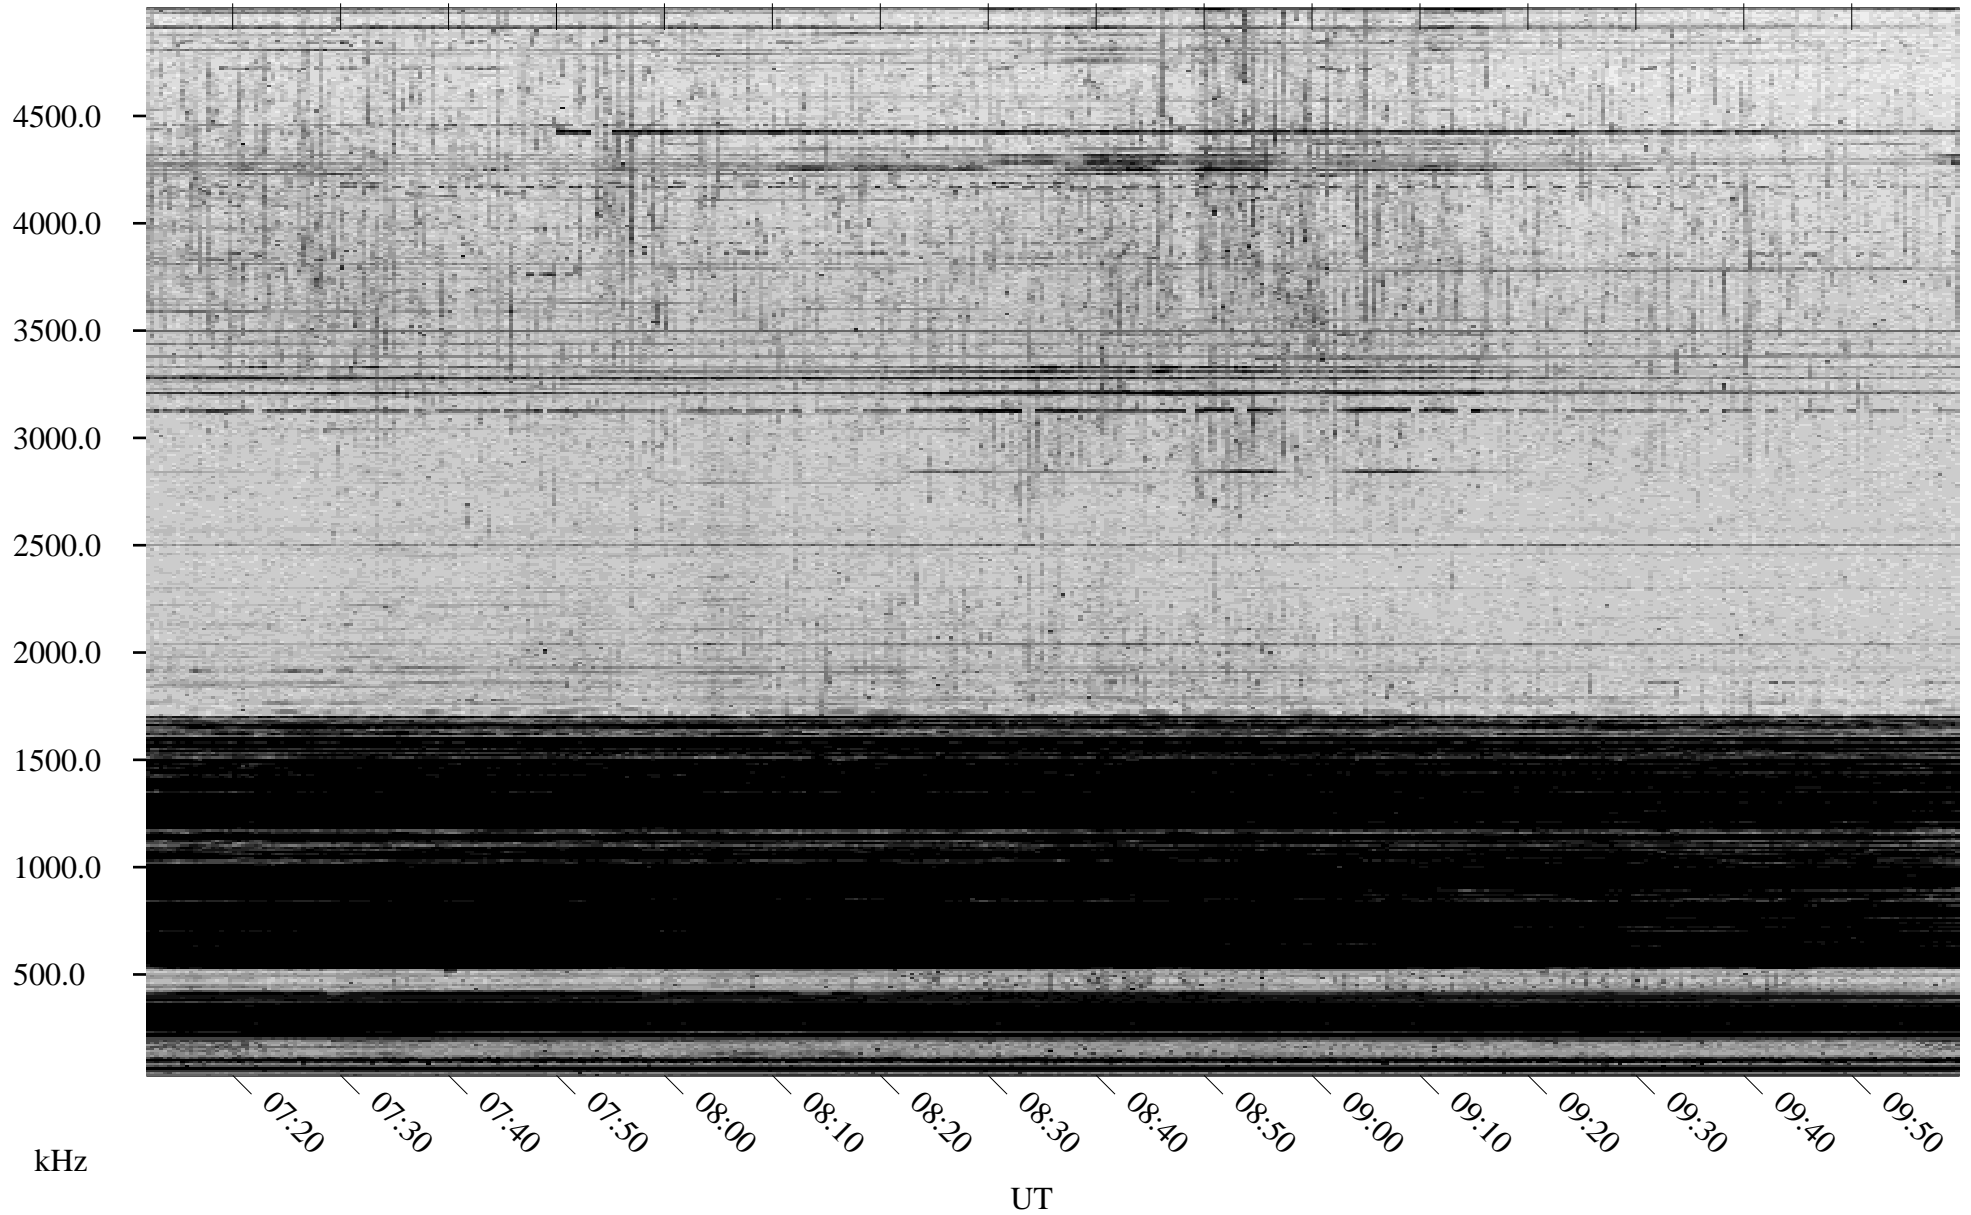

01/26/2005 Churchill, Manitoba

Linear Scale Black = 161 White = 15

ch05026l.r00m max_12

Page 1

01/26/2005 Churchill, Manitoba

Linear Scale Black = 161 White = 15

ch05026l.r00m max_12

Page 2

01/27/2005 Churchill, Manitoba

Linear Scale Black = 161 White = 15

ch05026l.r00m max_12

Page 3

01/27/2005 Churchill, Manitoba

Linear Scale Black = 161 White = 15

ch05026l.r00m max_12

Page 4

01/27/2005 Churchill, Manitoba

Linear Scale Black = 161 White = 15

ch05026l.r00m max_12

Page 5

01/27/2005 Churchill, Manitoba

Linear Scale Black = 161 White = 15

ch05026l.r00m max_12

Page 6

01/27/2005 Churchill, Manitoba

Linear Scale Black = 161 White = 15

ch05026l.r00m max_12

Page 7

01/27/2005 Churchill, Manitoba

Linear Scale Black = 161 White = 15

ch05026l.r00m max_12