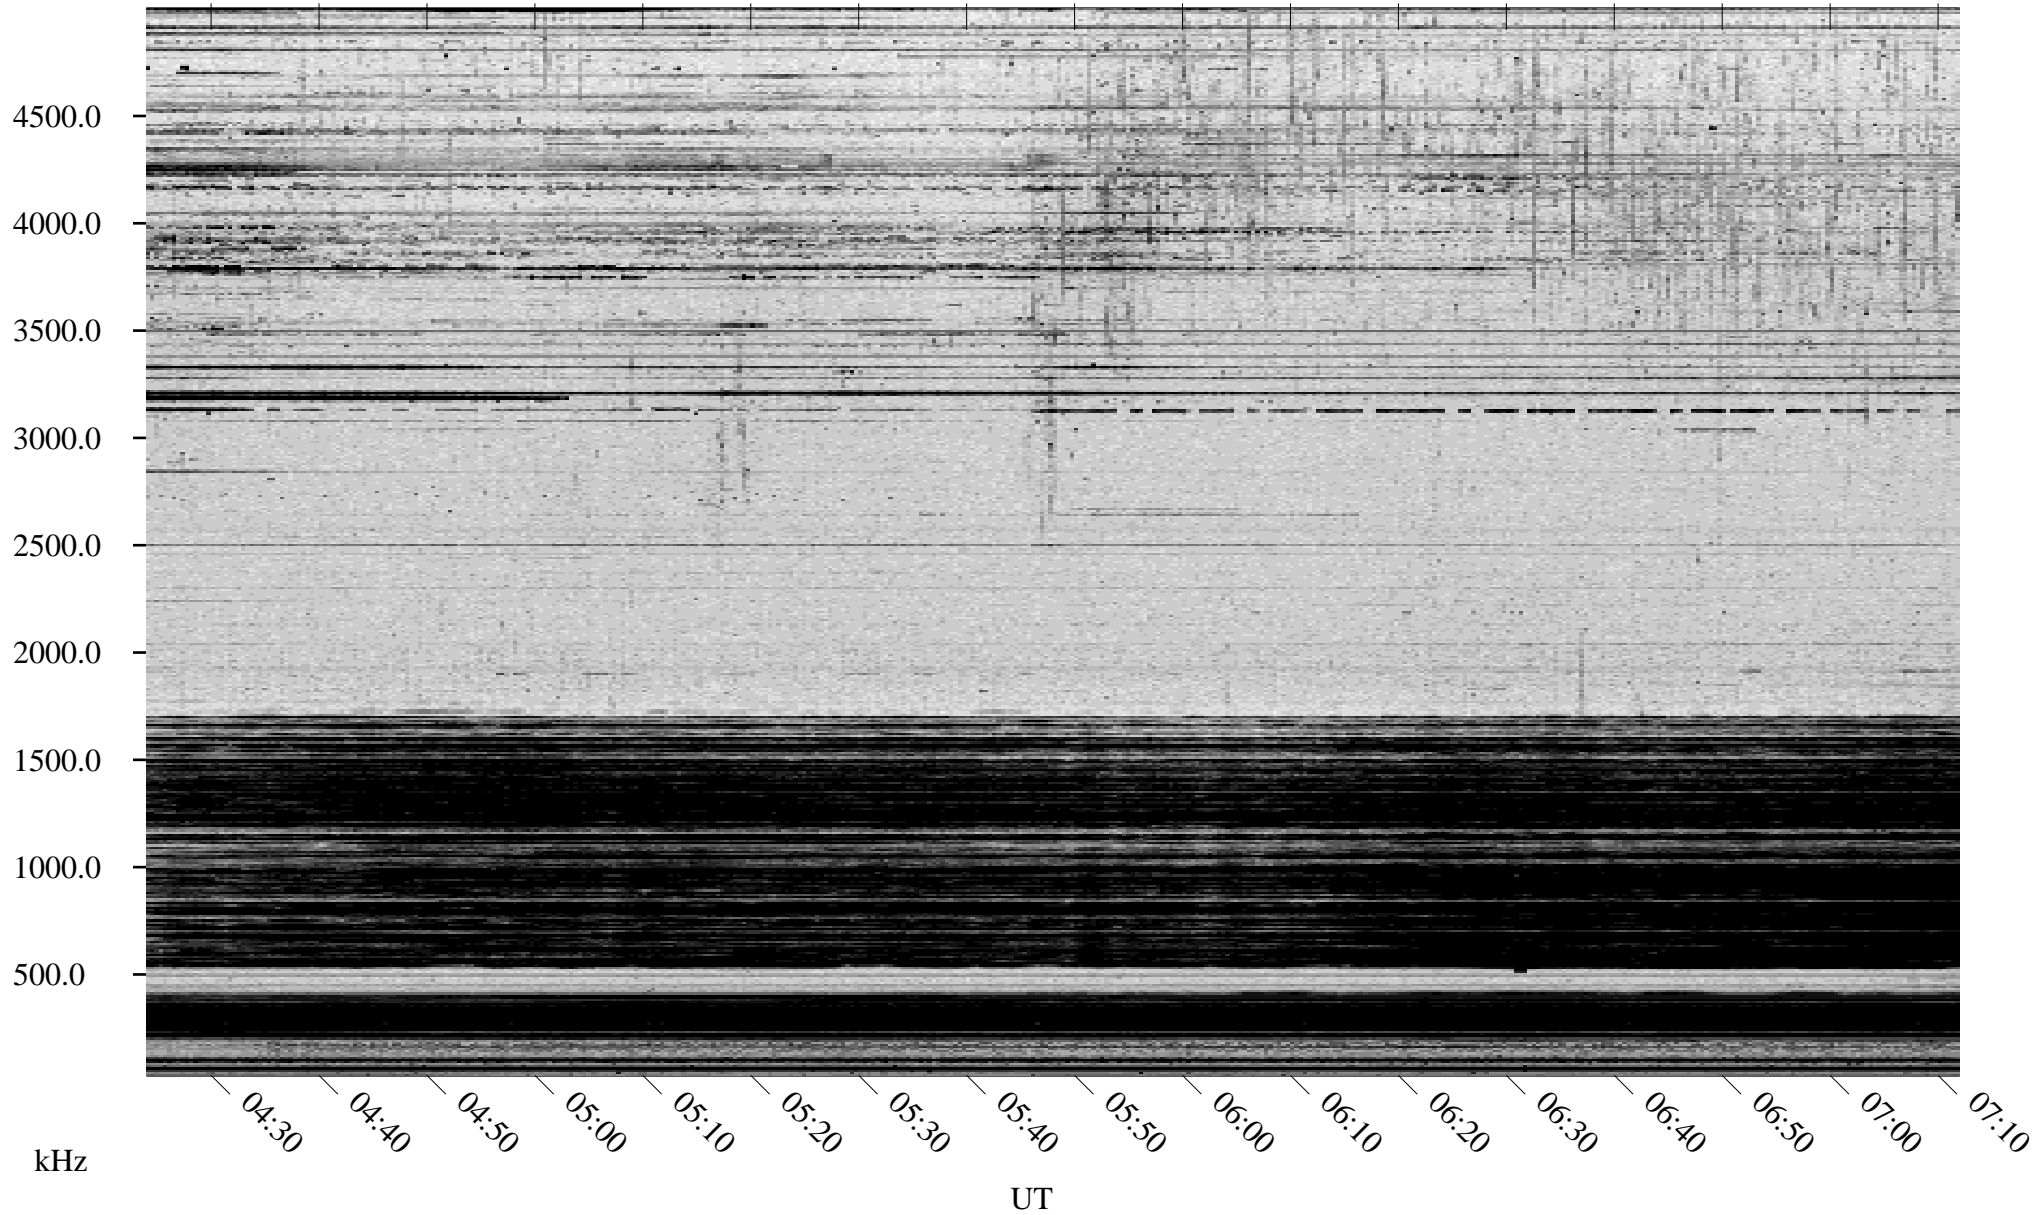

01/26/2005 Churchill, Manitoba

Linear Scale Black = 161 White = 15

ch05026l.r00m max_12

Page 1

01/26/2005 Churchill, Manitoba

Linear Scale Black = 161 White = 15

ch05026l.r00m max_12

Page 2

01/27/2005 Churchill, Manitoba

Linear Scale Black = 161 White = 15

ch05026l.r00m max_12

Page 3

01/27/2005 Churchill, Manitoba

Linear Scale Black = 161 White = 15

ch05026l.r00m max_12

Page 4

01/27/2005 Churchill, Manitoba

Linear Scale Black = 161 White = 15

ch05026l.r00m max_12

Page 5

01/27/2005 Churchill, Manitoba

Linear Scale Black = 161 White = 15

ch05026l.r00m max_12

Page 6

01/27/2005 Churchill, Manitoba

Linear Scale Black = 161 White = 15

ch05026l.r00m max_12

Page 7

01/27/2005 Churchill, Manitoba

Linear Scale Black = 161 White = 15

ch05026l.r00m max_12