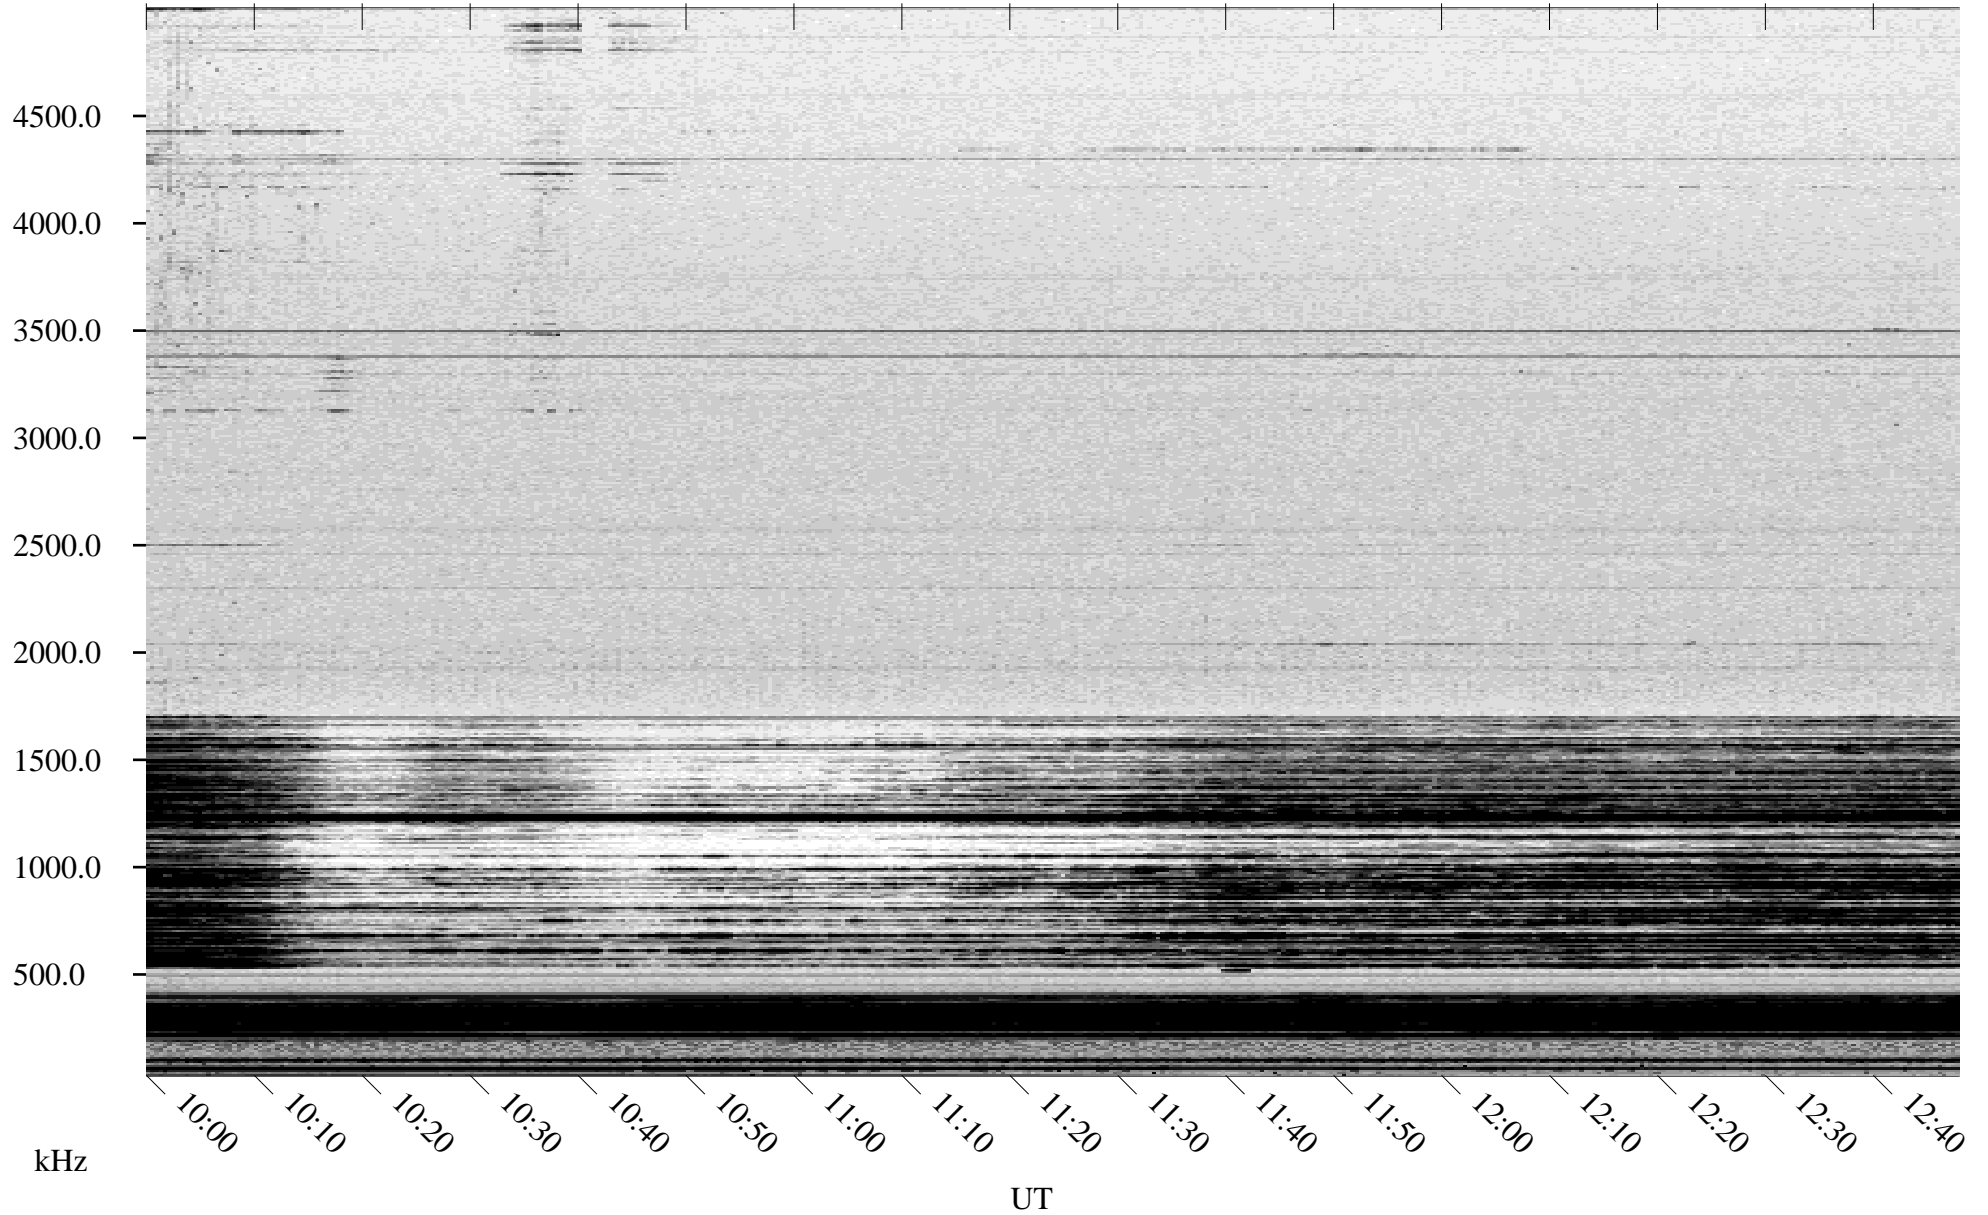

01/26/2005 Churchill, Manitoba

Linear Scale Black = 161 White = 15

ch05026l.r00m max_12

Page 1

01/26/2005 Churchill, Manitoba

Linear Scale Black = 161 White = 15

ch05026l.r00m max_12

Page 2

01/27/2005 Churchill, Manitoba

Linear Scale Black = 161 White = 15

ch05026l.r00m max_12

Page 3

01/27/2005 Churchill, Manitoba

Linear Scale Black = 161 White = 15

ch05026l.r00m max_12

Page 4

01/27/2005 Churchill, Manitoba

Linear Scale Black = 161 White = 15

ch05026l.r00m max_12

Page 5

01/27/2005 Churchill, Manitoba

Linear Scale Black = 161 White = 15

ch05026l.r00m max_12

Page 6

01/27/2005 Churchill, Manitoba

Linear Scale Black = 161 White = 15

ch05026l.r00m max_12

Page 7

01/27/2005 Churchill, Manitoba

Linear Scale Black = 161 White = 15

ch05026l.r00m max_12