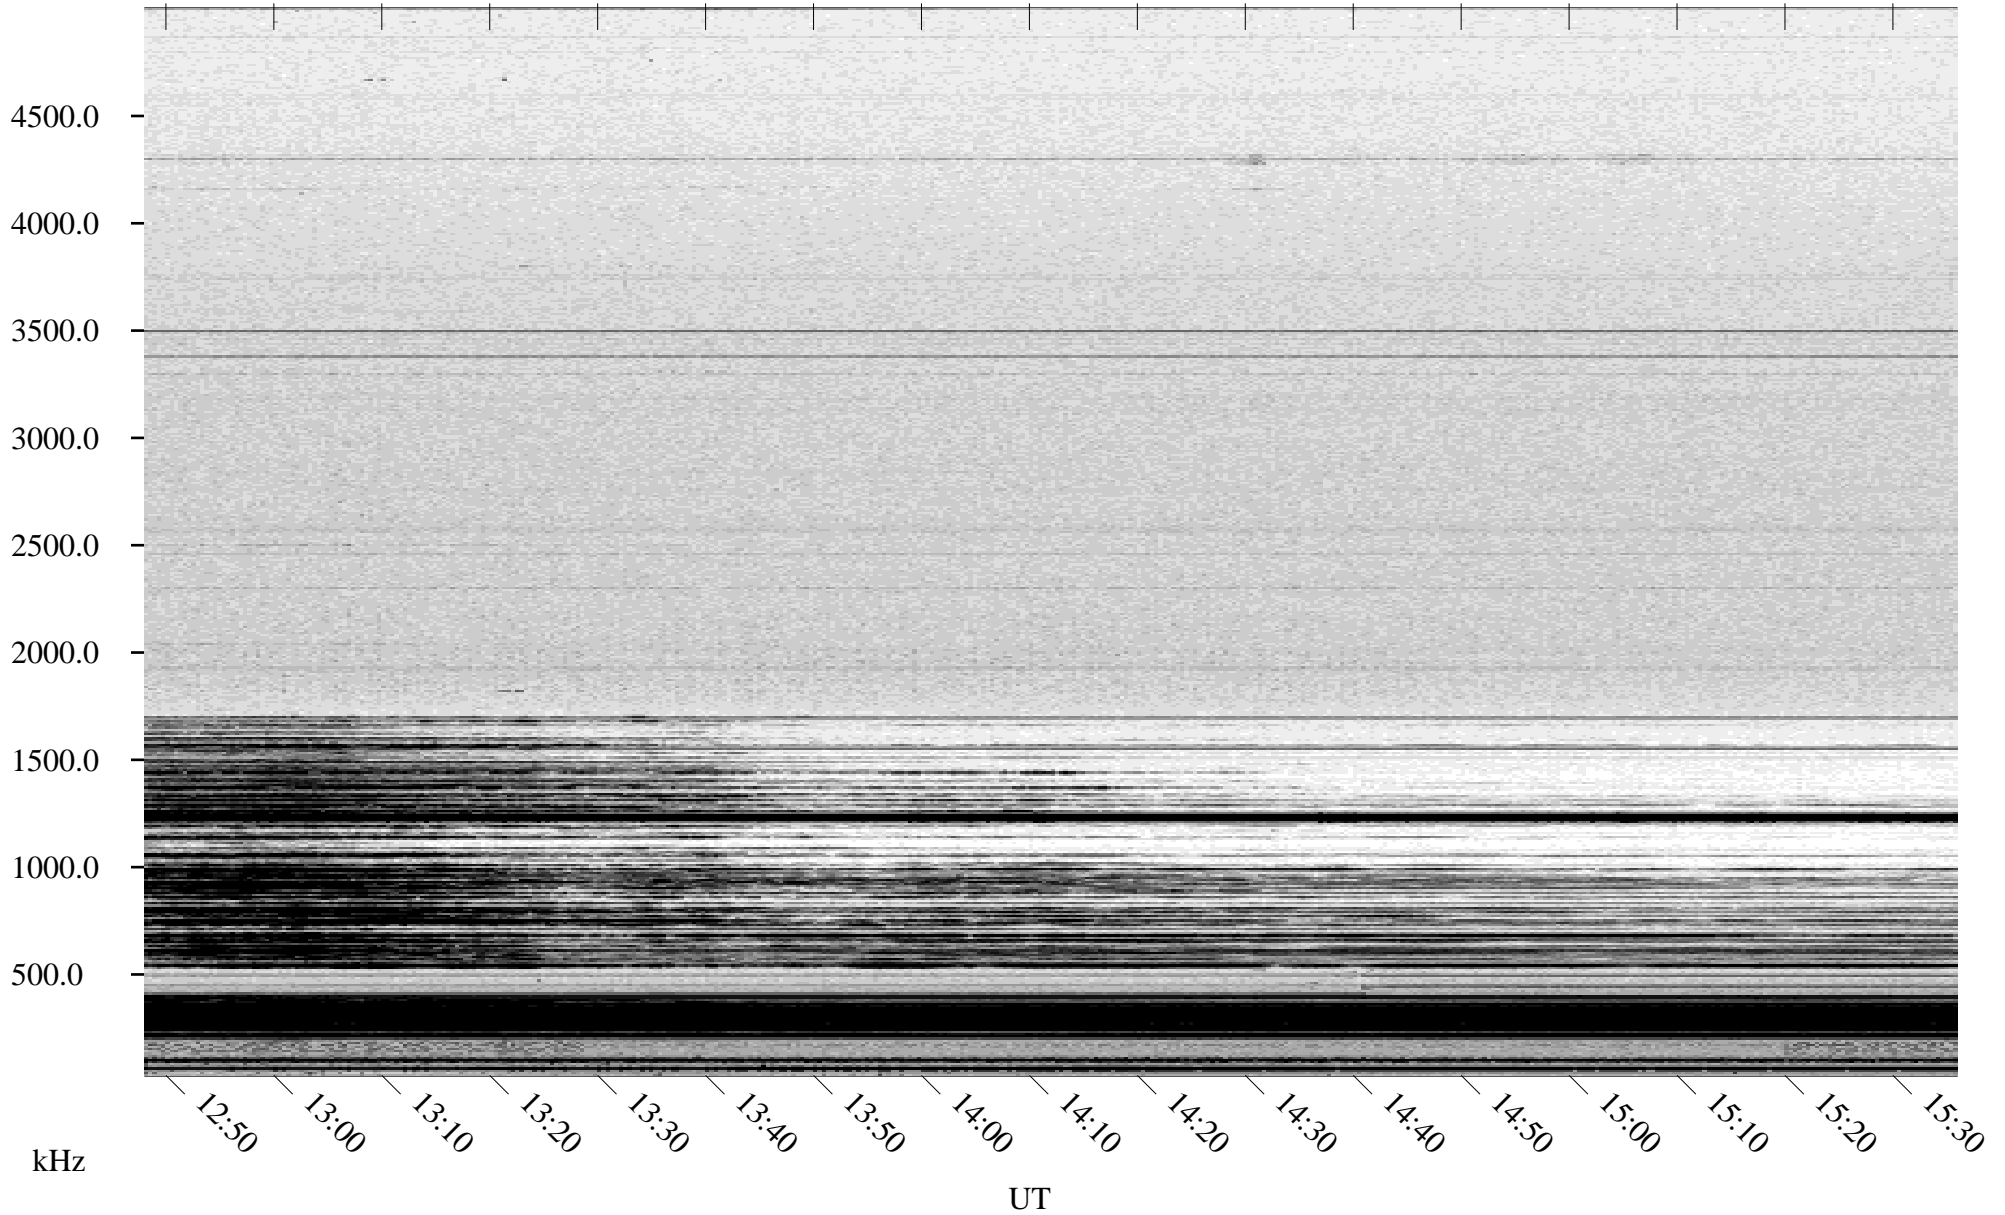

01/26/2005 Churchill, Manitoba

Linear Scale Black = 161 White = 15

ch05026l.r00m max_12

Page 1

01/26/2005 Churchill, Manitoba

Linear Scale Black = 161 White = 15

ch05026l.r00m max_12

Page 2

01/27/2005 Churchill, Manitoba

Linear Scale Black = 161 White = 15

ch05026l.r00m max_12

Page 3

01/27/2005 Churchill, Manitoba

Linear Scale Black = 161 White = 15

ch05026l.r00m max_12

Page 4

01/27/2005 Churchill, Manitoba

Linear Scale Black = 161 White = 15

ch05026l.r00m max_12

Page 5

01/27/2005 Churchill, Manitoba

Linear Scale Black = 161 White = 15

ch05026l.r00m max_12

Page 6

01/27/2005 Churchill, Manitoba

Linear Scale Black = 161 White = 15

ch05026l.r00m max_12

Page 7

01/27/2005 Churchill, Manitoba

Linear Scale Black = 161 White = 15

ch05026l.r00m max_12