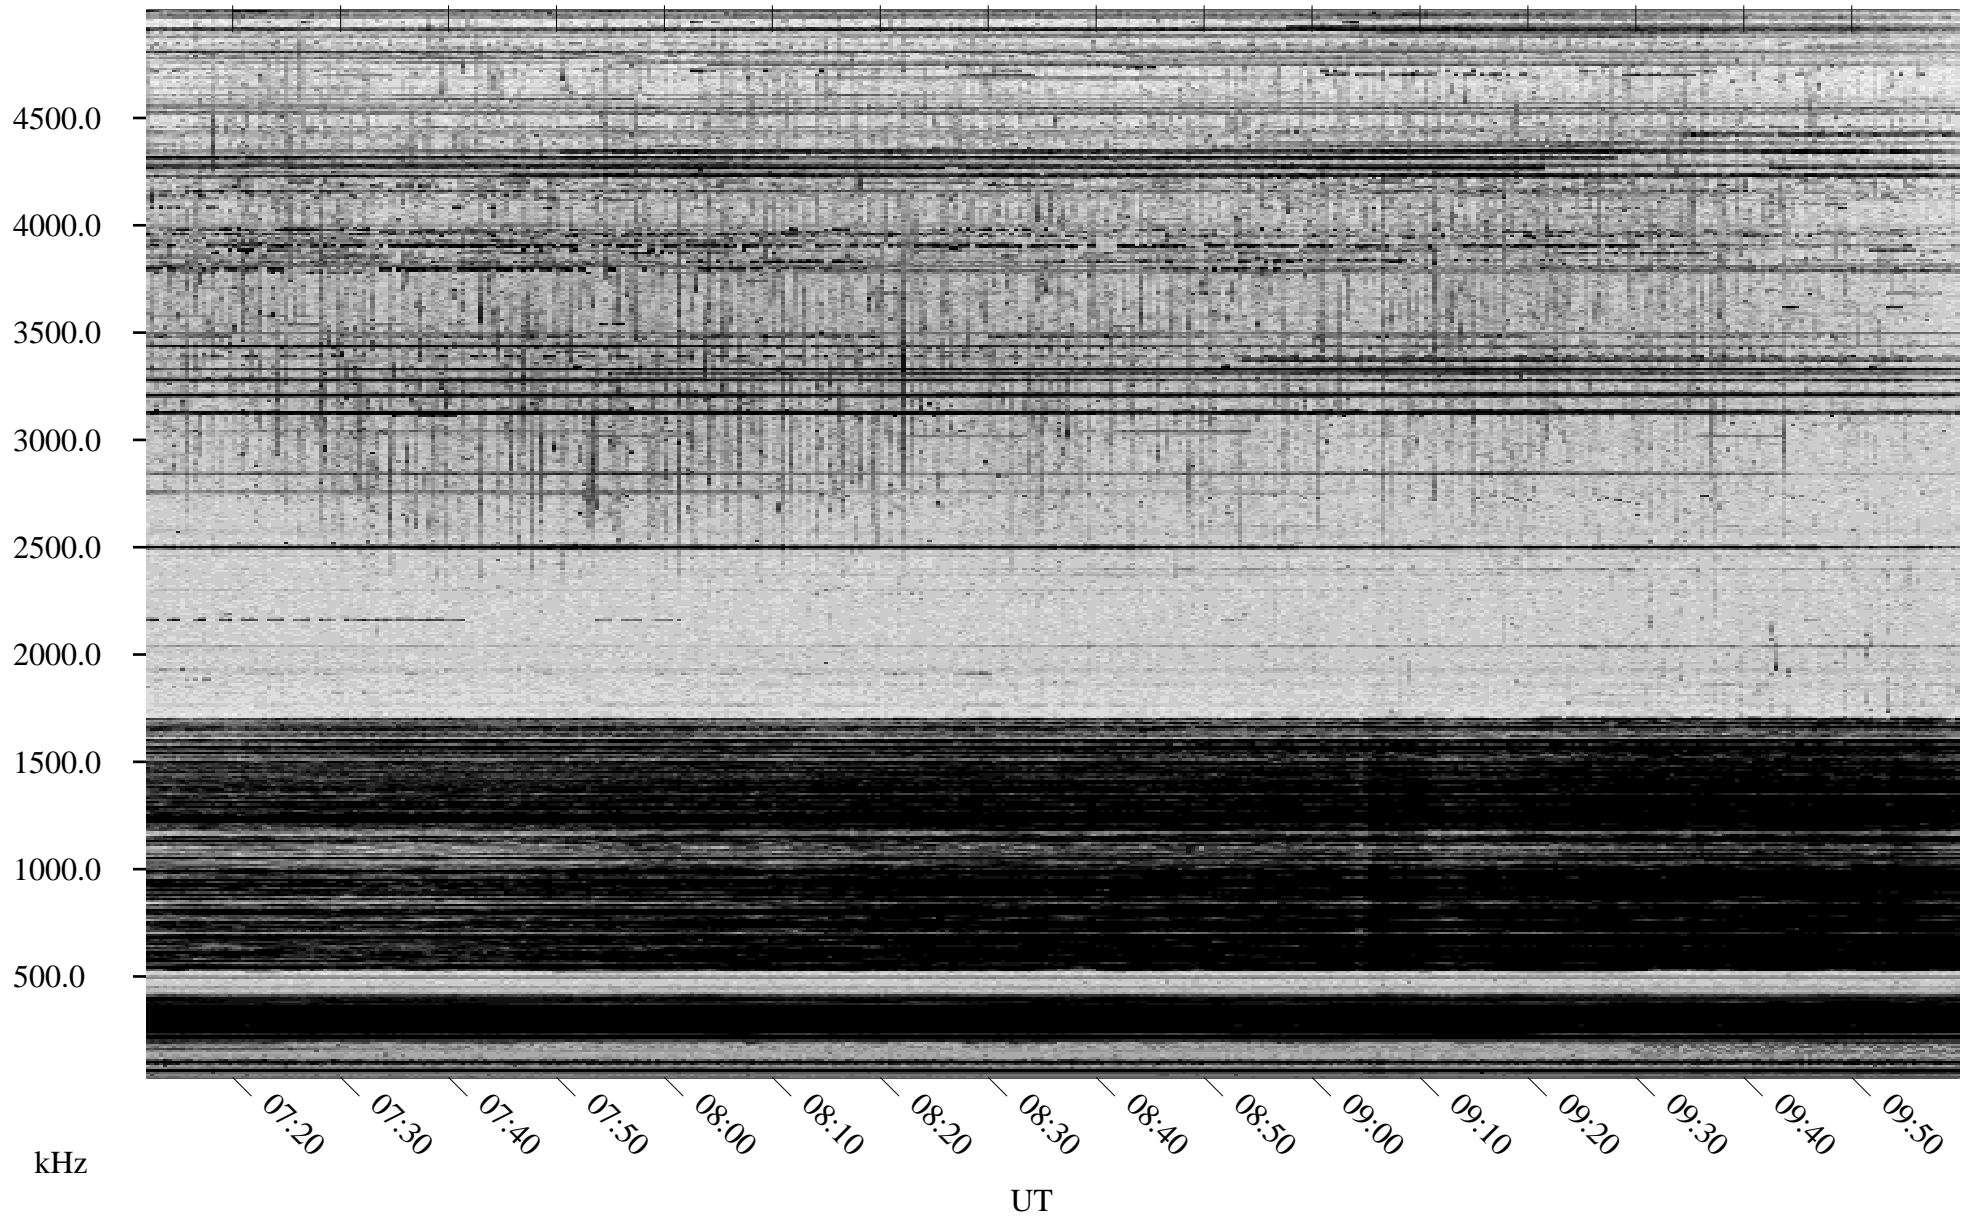

01/27/2005 Churchill, Manitoba

Linear Scale Black = 161 White = 15

ch050271.r00m max_12

Page 1

01/27/2005 Churchill, Manitoba

Linear Scale Black = 161 White = 15

ch050271.r00m max_12

Page 2

01/28/2005 Churchill, Manitoba

Linear Scale Black = 161 White = 15

ch050271.r00m max_12

Page 3

01/28/2005 Churchill, Manitoba

Linear Scale Black = 161 White = 15

ch050271.r00m max_12

Page 4

01/28/2005 Churchill, Manitoba

Linear Scale Black = 161 White = 15

ch050271.r00m max_12

Page 5

01/28/2005 Churchill, Manitoba

Linear Scale Black = 161 White = 15

ch050271.r00m max_12

Page 6

01/28/2005 Churchill, Manitoba

Linear Scale Black = 161 White = 15

ch050271.r00m max_12

Page 7

01/28/2005 Churchill, Manitoba

Linear Scale Black = 161 White = 15

ch050271.r00m max_12