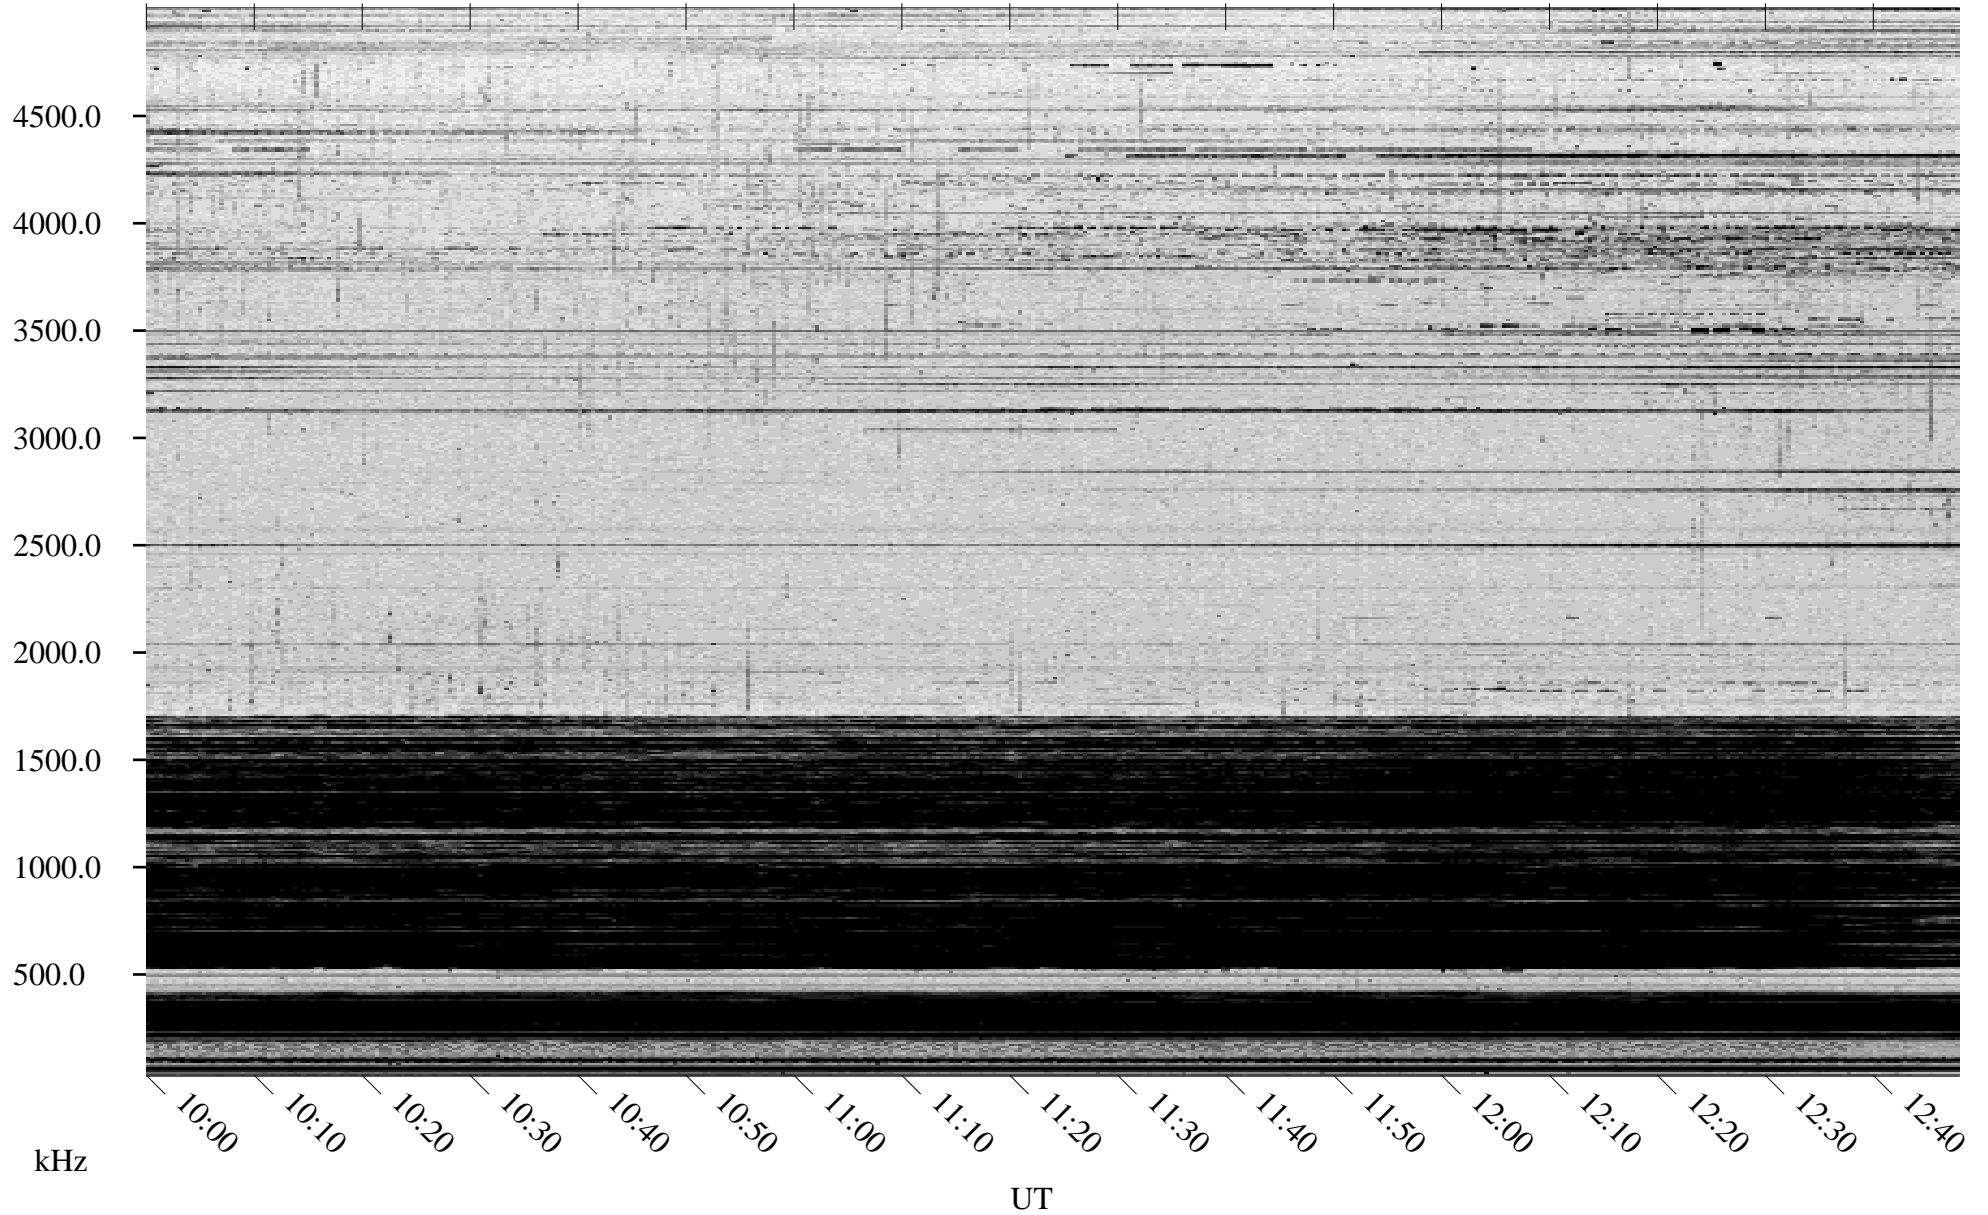

01/27/2005 Churchill, Manitoba

Linear Scale Black = 161 White = 15

ch050271.r00m max_12

Page 1

01/27/2005 Churchill, Manitoba

Linear Scale Black = 161 White = 15

ch050271.r00m max_12

Page 2

01/28/2005 Churchill, Manitoba

Linear Scale Black = 161 White = 15

ch050271.r00m max_12

Page 3

01/28/2005 Churchill, Manitoba

Linear Scale Black = 161 White = 15

ch050271.r00m max_12

Page 4

01/28/2005 Churchill, Manitoba

Linear Scale Black = 161 White = 15

ch050271.r00m max_12

Page 5

01/28/2005 Churchill, Manitoba

Linear Scale Black = 161 White = 15

ch050271.r00m max_12

Page 6

01/28/2005 Churchill, Manitoba

Linear Scale Black = 161 White = 15

ch050271.r00m max_12

Page 7

01/28/2005 Churchill, Manitoba

Linear Scale Black = 161 White = 15

ch050271.r00m max_12