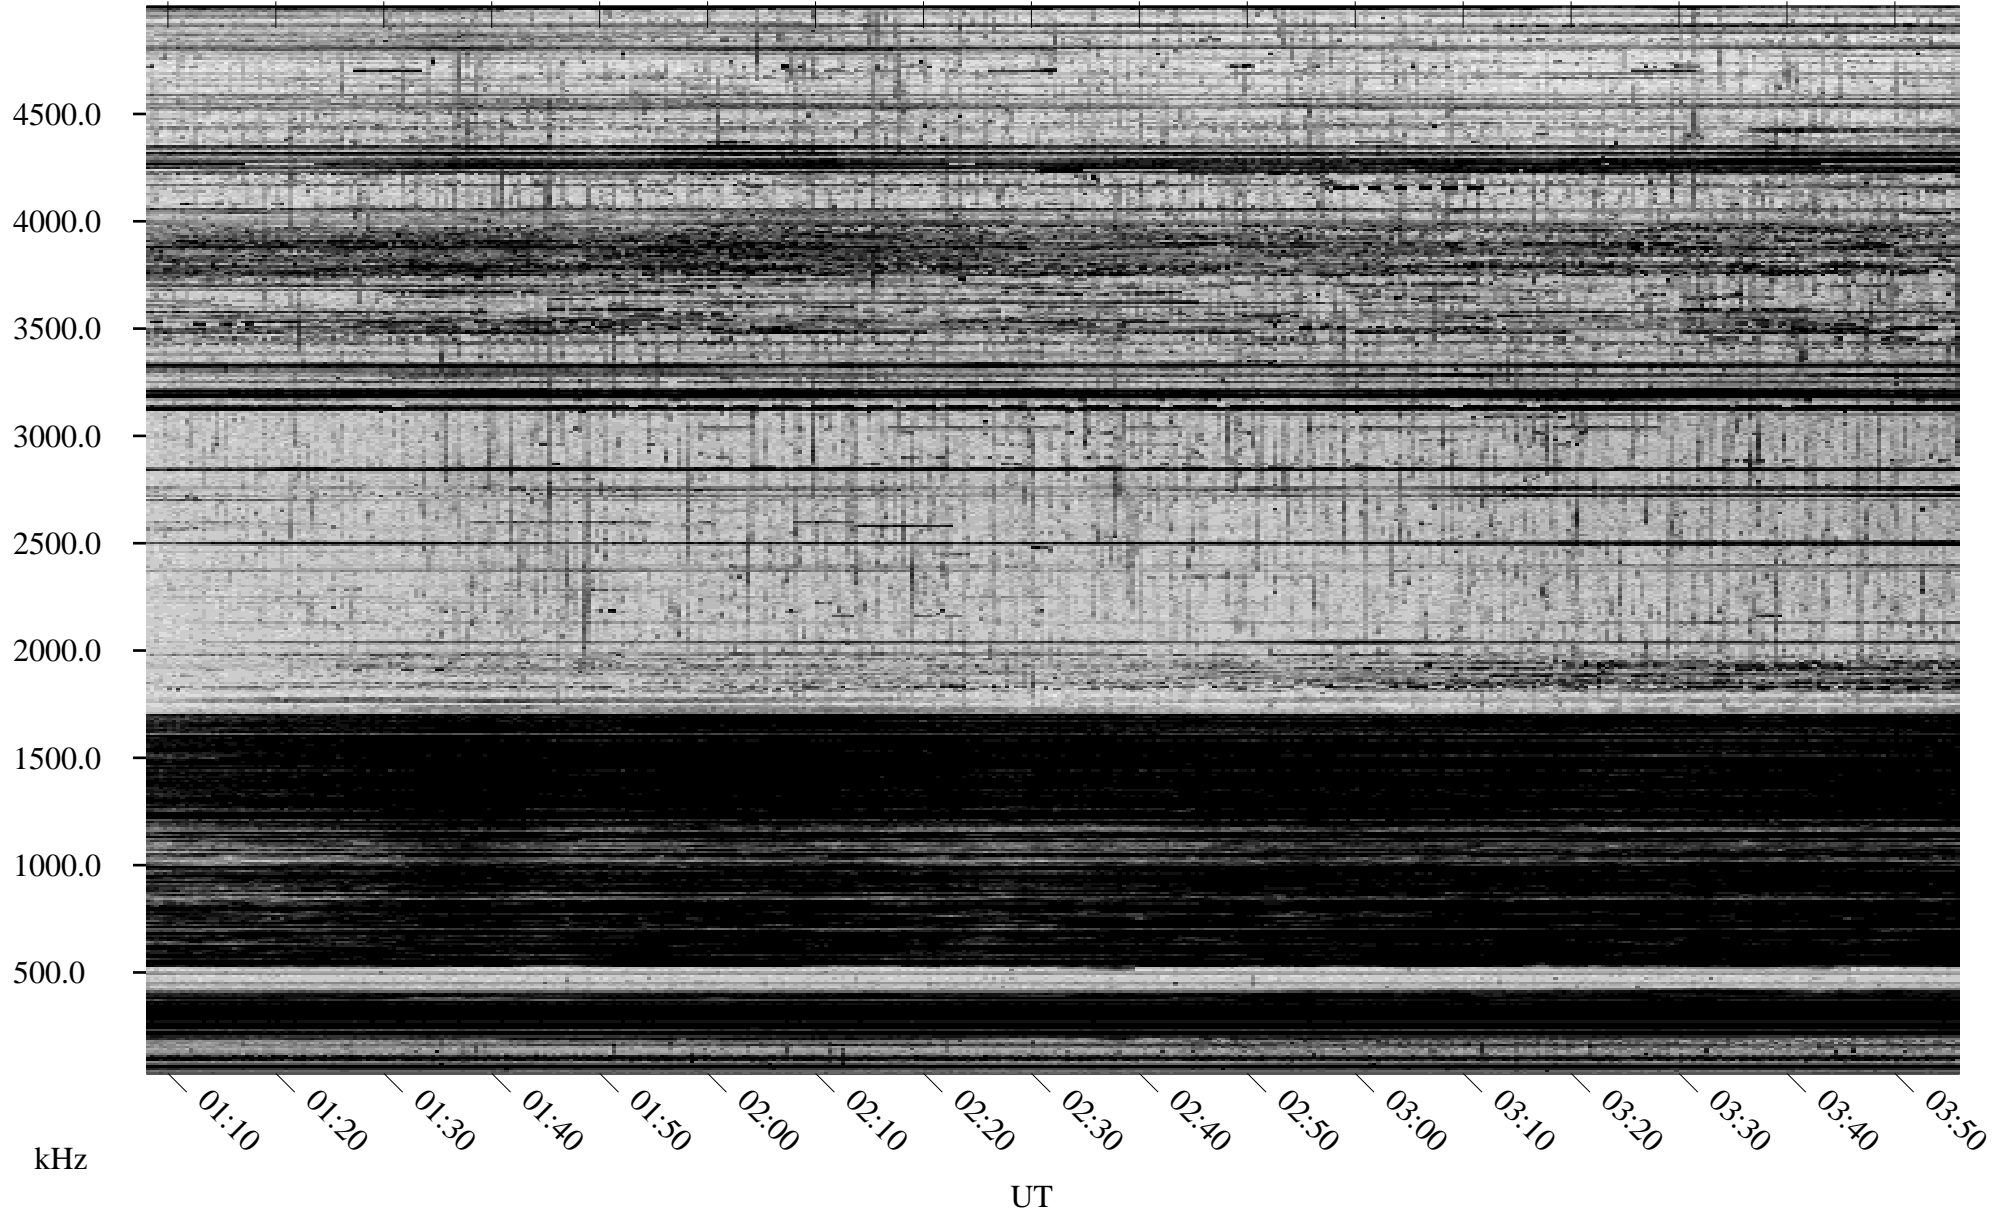

01/28/2005 Churchill, Manitoba

Linear Scale Black = 161 White = 15

ch05028l.r01m max_12

Page 1

01/29/2005 Churchill, Manitoba

Linear Scale Black = 161 White = 15

ch05028l.r01m max_12

Page 2

01/29/2005 Churchill, Manitoba

Linear Scale Black = 161 White = 15

ch05028l.r01m max_12

Page 3

01/29/2005 Churchill, Manitoba

Linear Scale Black = 161 White = 15

ch05028l.r01m max_12

Page 4

01/29/2005 Churchill, Manitoba

Linear Scale Black = 161 White = 15

ch05028l.r01m max_12

Page 5

01/29/2005 Churchill, Manitoba

Linear Scale Black = 161 White = 15

ch05028l.r01m max_12

Page 6

01/29/2005 Churchill, Manitoba

Linear Scale Black = 161 White = 15

ch05028l.r01m max_12

Page 7

01/29/2005 Churchill, Manitoba

Linear Scale Black = 161 White = 15

ch05028l.r01m max_12

Page 8