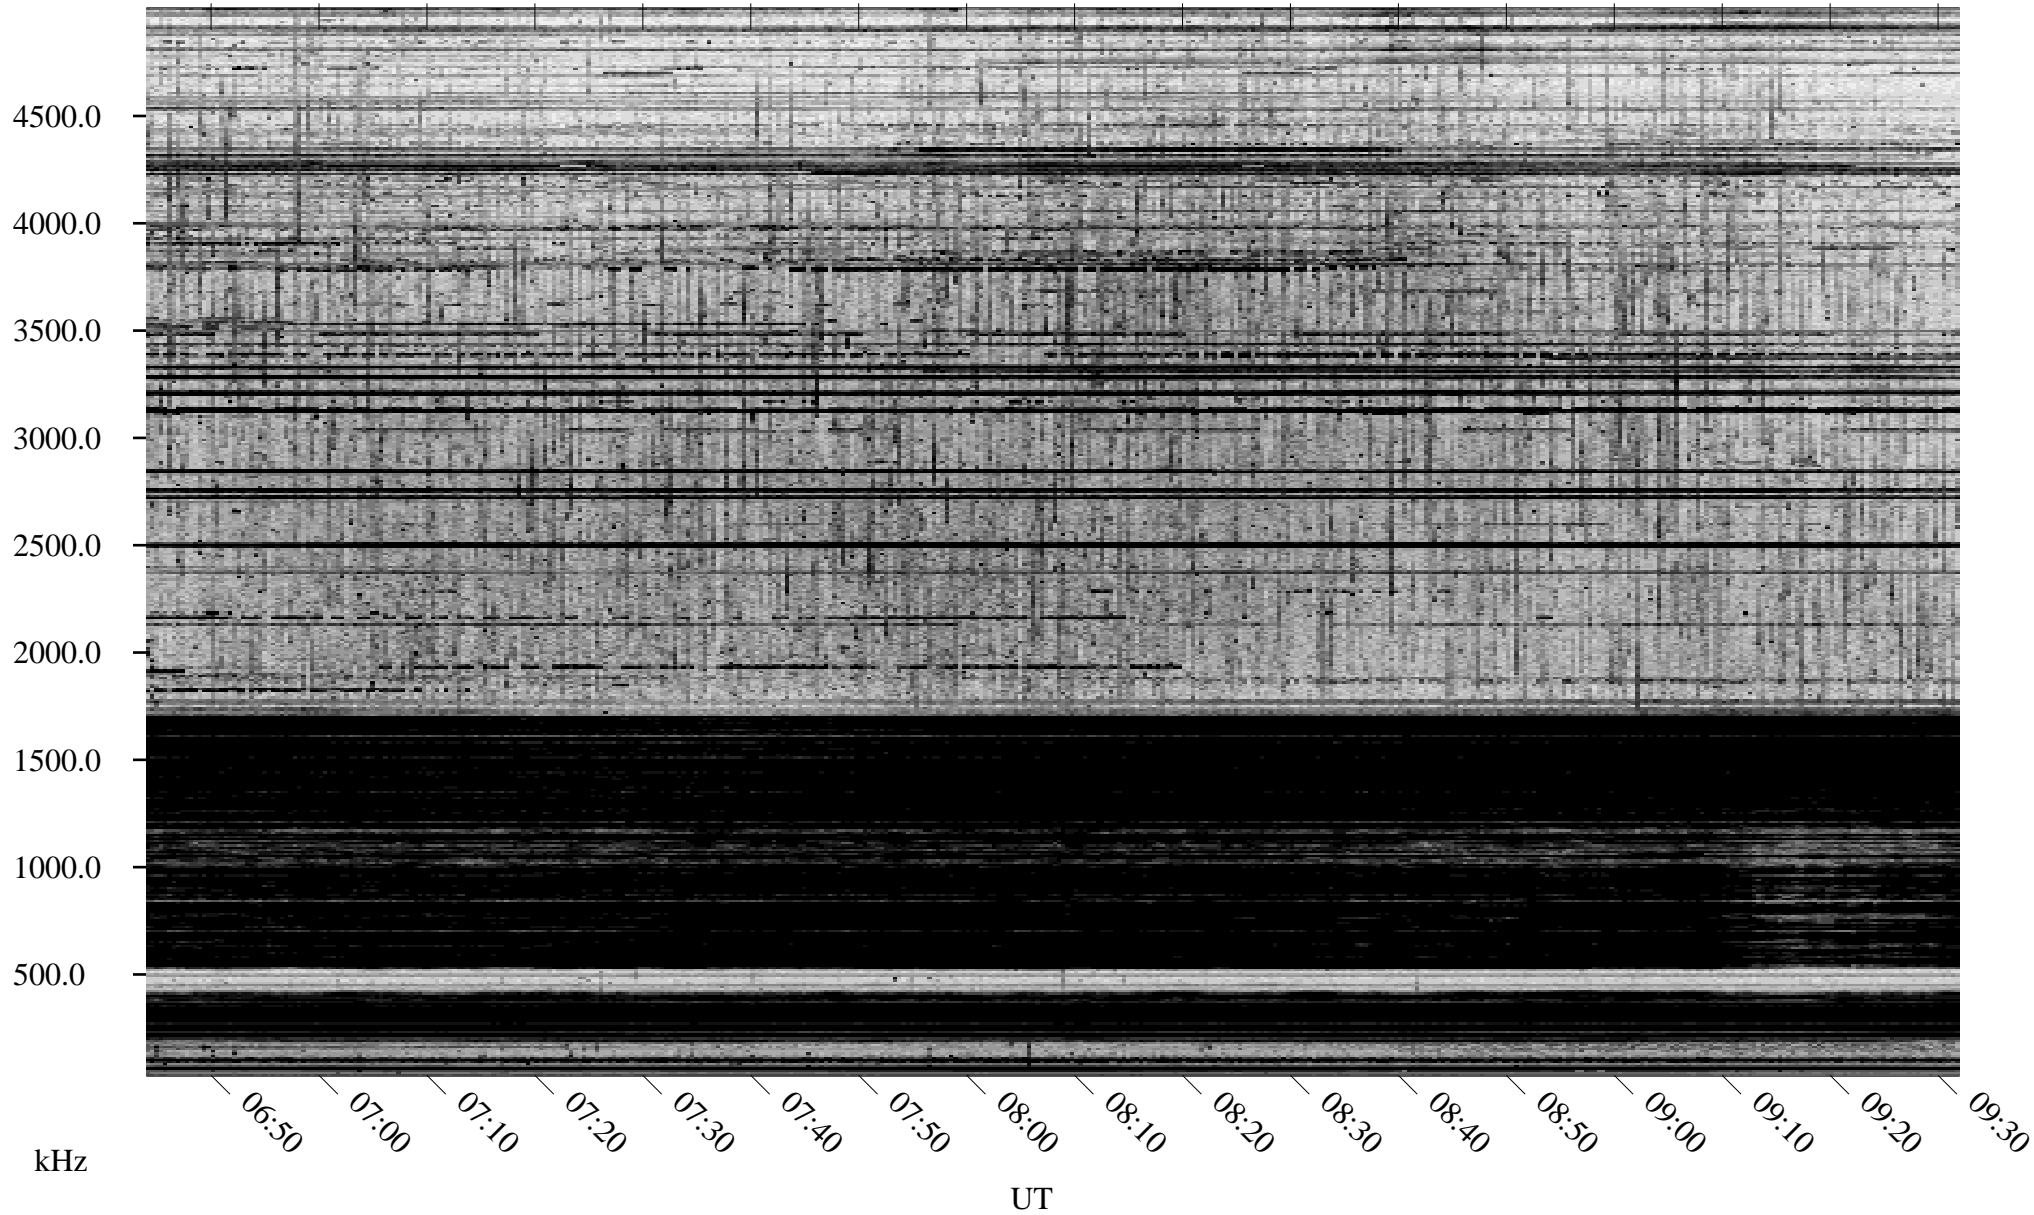

01/28/2005 Churchill, Manitoba

Linear Scale Black = 161 White = 15

ch05028l.r01m max_12

Page 1

01/29/2005 Churchill, Manitoba

Linear Scale Black = 161 White = 15

ch05028l.r01m max_12

Page 2

01/29/2005 Churchill, Manitoba

Linear Scale Black = 161 White = 15

ch05028l.r01m max_12

Page 3

01/29/2005 Churchill, Manitoba

Linear Scale Black = 161 White = 15

ch05028l.r01m max_12

Page 4

01/29/2005 Churchill, Manitoba

Linear Scale Black = 161 White = 15

ch05028l.r01m max_12

Page 5

01/29/2005 Churchill, Manitoba

Linear Scale Black = 161 White = 15

ch05028l.r01m max_12

Page 6

01/29/2005 Churchill, Manitoba

Linear Scale Black = 161 White = 15

ch05028l.r01m max_12

Page 7

01/29/2005 Churchill, Manitoba

Linear Scale Black = 161 White = 15

ch05028l.r01m max_12

Page 8