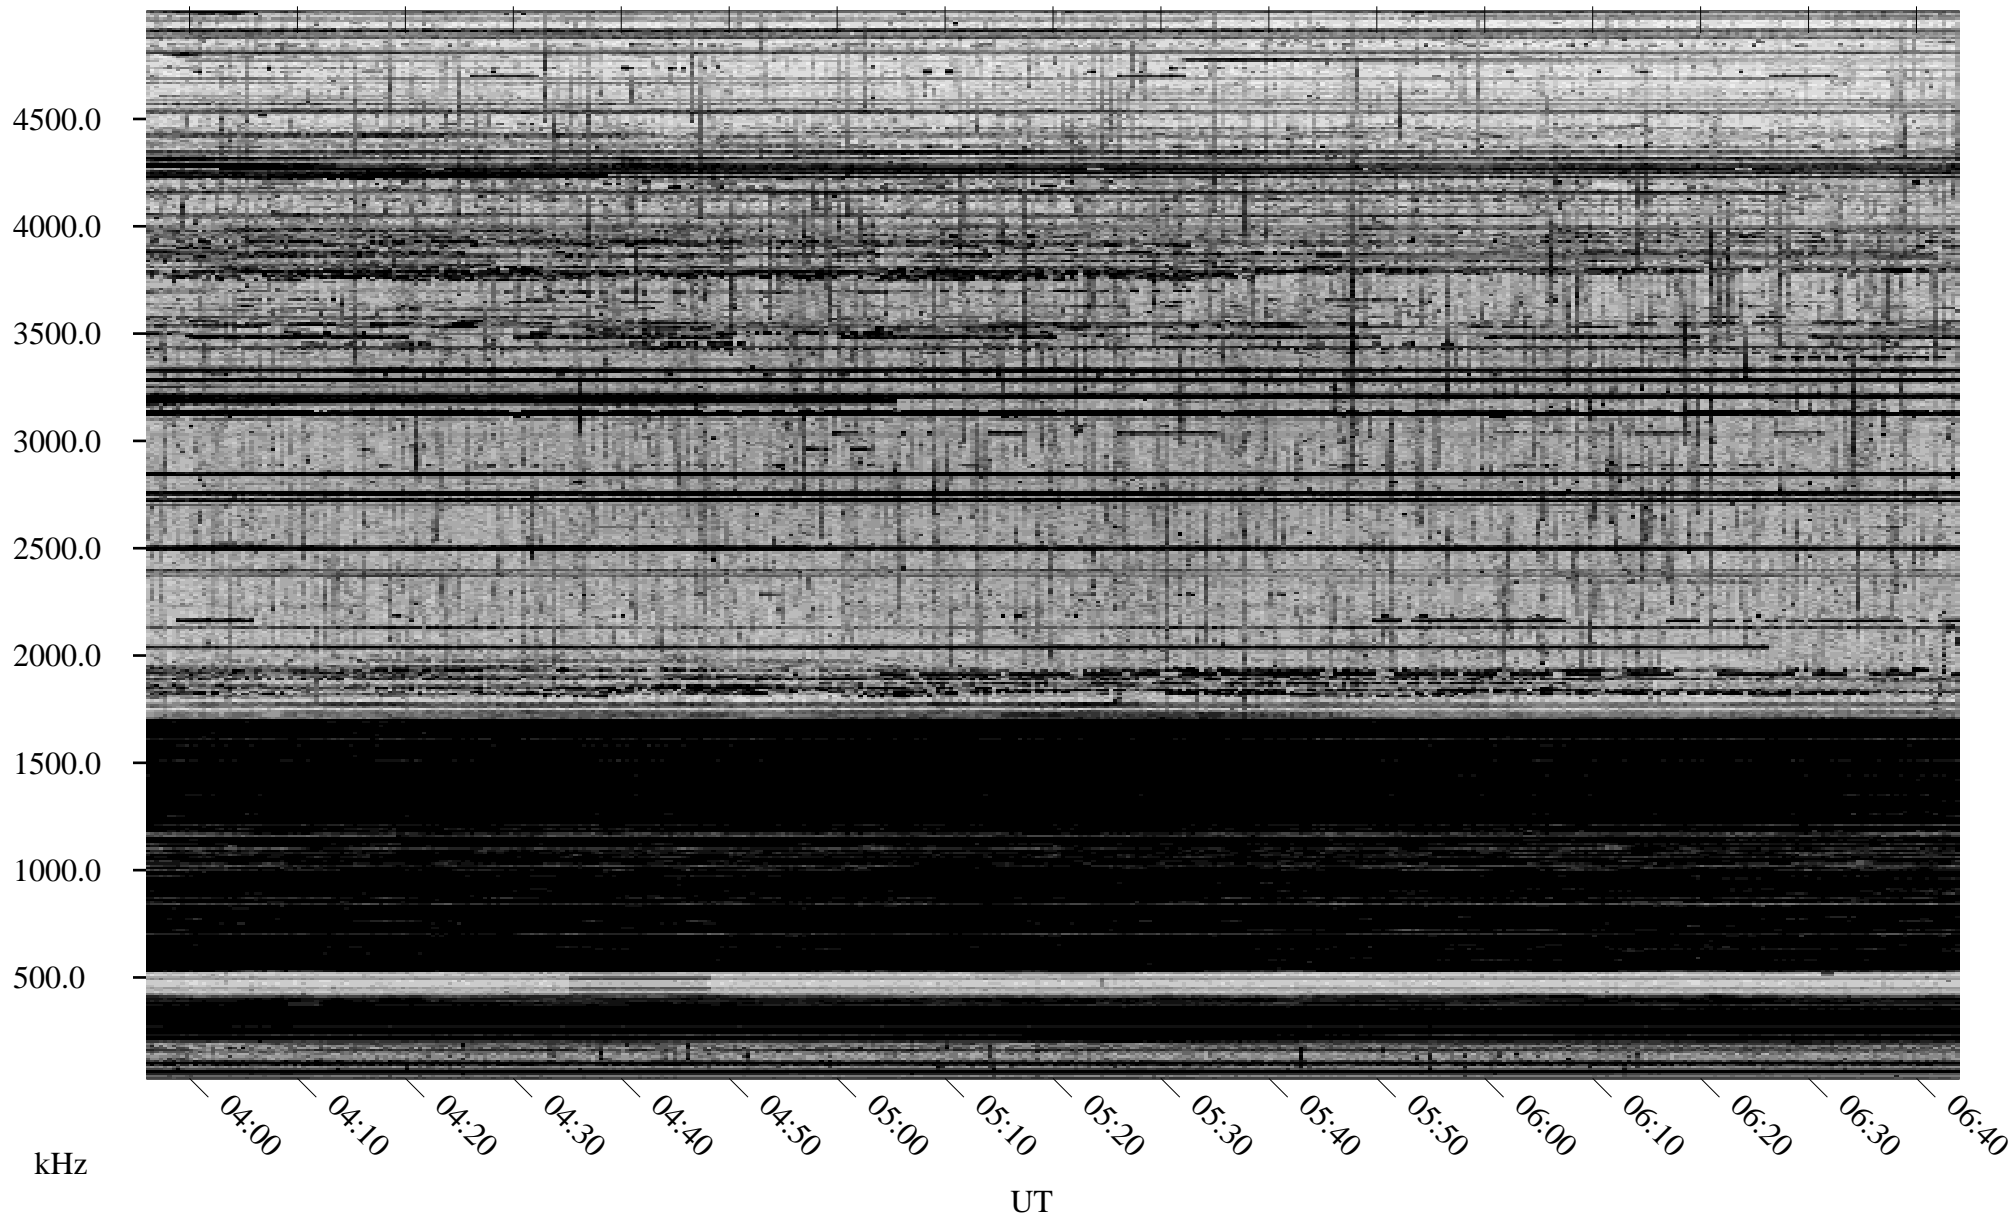

01/28/2005 Churchill, Manitoba

Linear Scale Black = 161 White = 15

ch05028l.r01m max_12

Page 1

01/29/2005 Churchill, Manitoba

Linear Scale Black = 161 White = 15

ch05028l.r01m max_12

Page 2

01/29/2005 Churchill, Manitoba

Linear Scale Black = 161 White = 15

ch05028l.r01m max_12

Page 3

01/29/2005 Churchill, Manitoba

Linear Scale Black = 161 White = 15

ch05028l.r01m max_12

Page 4

01/29/2005 Churchill, Manitoba

Linear Scale Black = 161 White = 15

ch05028l.r01m max_12

Page 5

01/29/2005 Churchill, Manitoba

Linear Scale Black = 161 White = 15

ch05028l.r01m max_12

Page 6

01/29/2005 Churchill, Manitoba

Linear Scale Black = 161 White = 15

ch05028l.r01m max_12

Page 7

01/29/2005 Churchill, Manitoba

Linear Scale Black = 161 White = 15

ch05028l.r01m max_12

Page 8