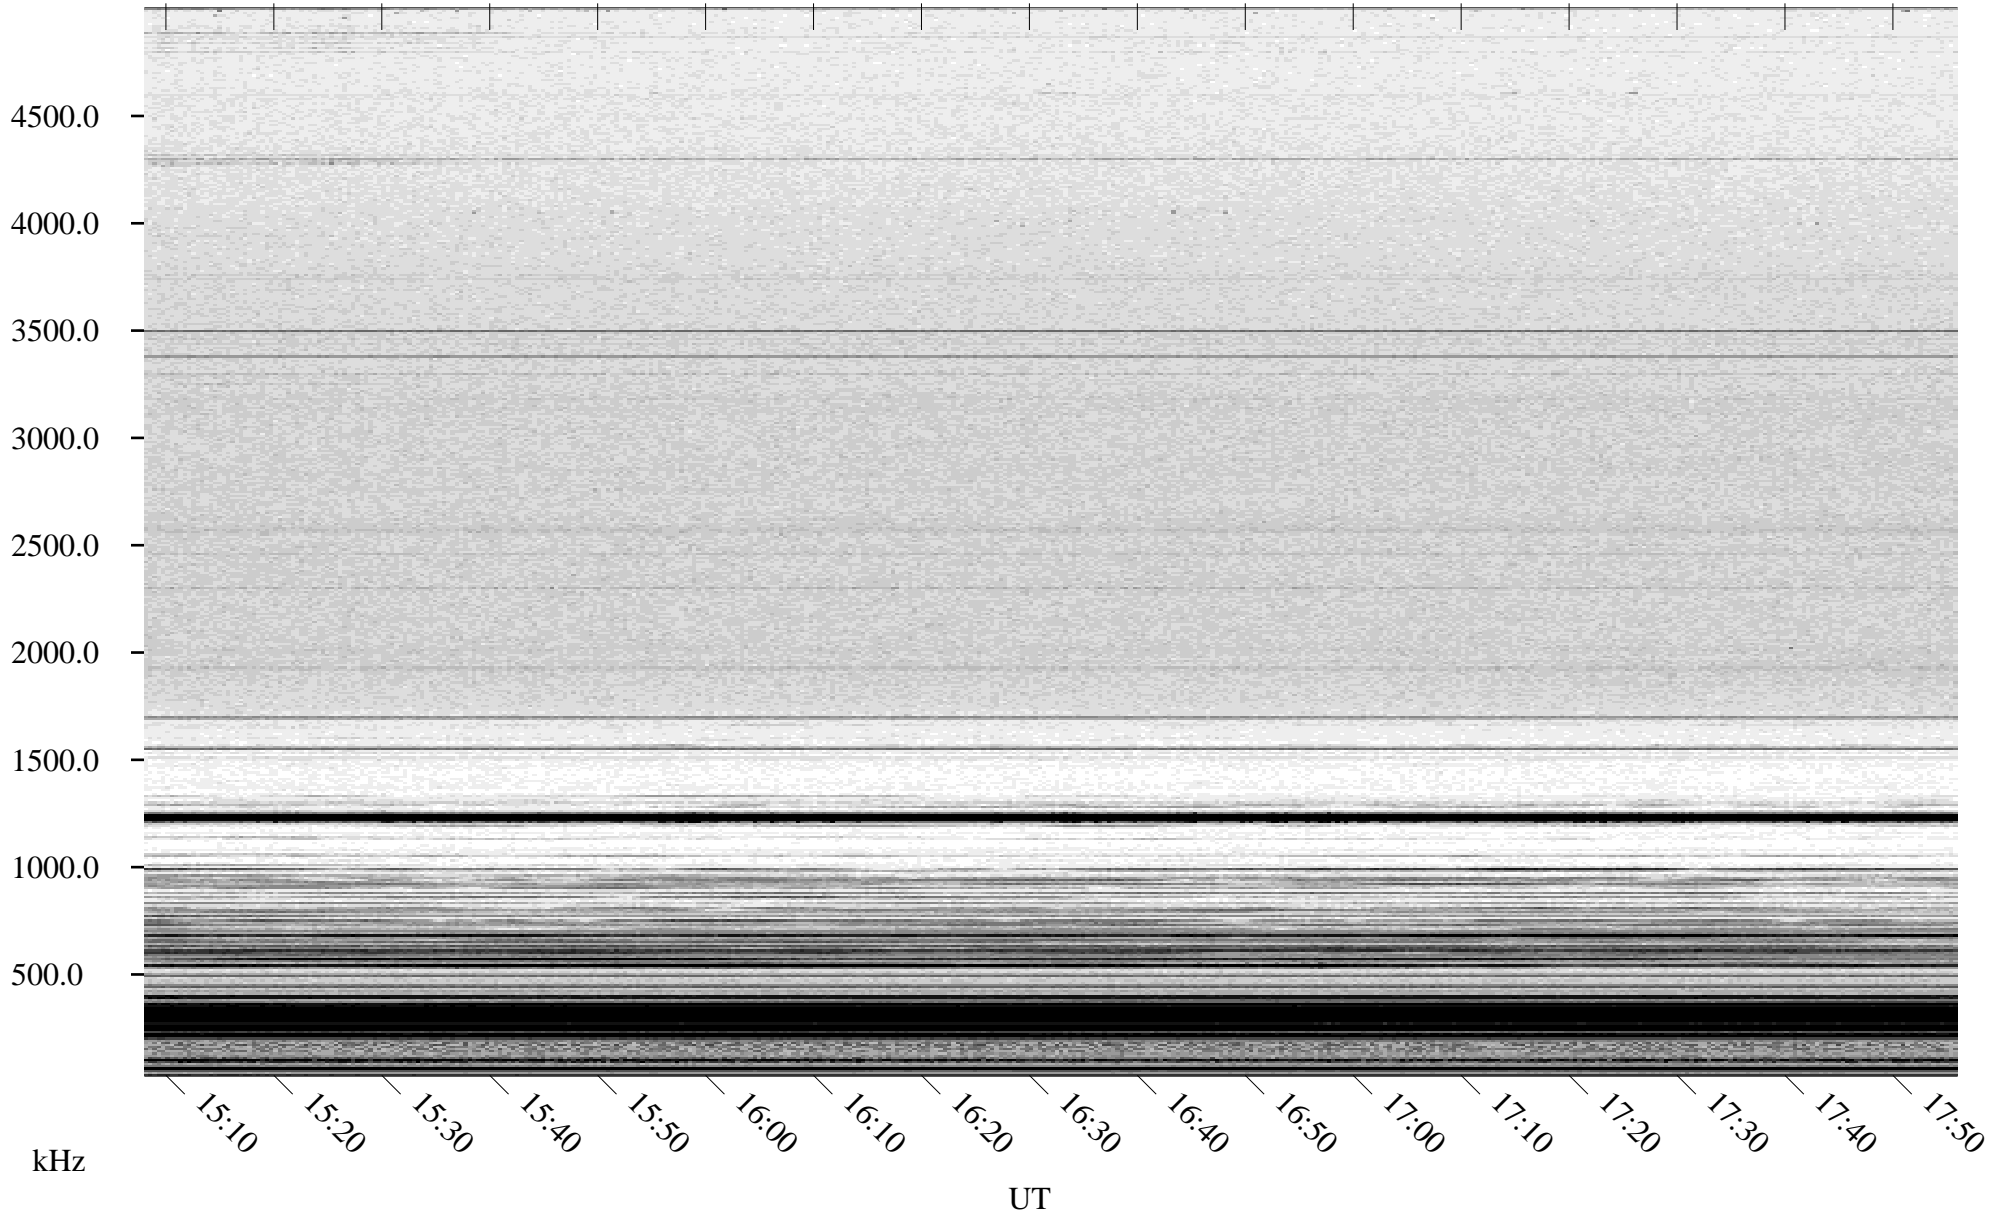

01/28/2005 Churchill, Manitoba

Linear Scale Black = 161 White = 15

ch05028l.r01m max_12

Page 1

01/29/2005 Churchill, Manitoba

Linear Scale Black = 161 White = 15

ch05028l.r01m max_12

Page 2

01/29/2005 Churchill, Manitoba

Linear Scale Black = 161 White = 15

ch05028l.r01m max_12

Page 3

01/29/2005 Churchill, Manitoba

Linear Scale Black = 161 White = 15

ch05028l.r01m max_12

Page 4

01/29/2005 Churchill, Manitoba

Linear Scale Black = 161 White = 15

ch05028l.r01m max_12

Page 5

01/29/2005 Churchill, Manitoba

Linear Scale Black = 161 White = 15

ch05028l.r01m max_12

Page 6

01/29/2005 Churchill, Manitoba

Linear Scale Black = 161 White = 15

ch05028l.r01m max_12

Page 7

01/29/2005 Churchill, Manitoba

Linear Scale Black = 161 White = 15

ch05028l.r01m max_12

Page 8