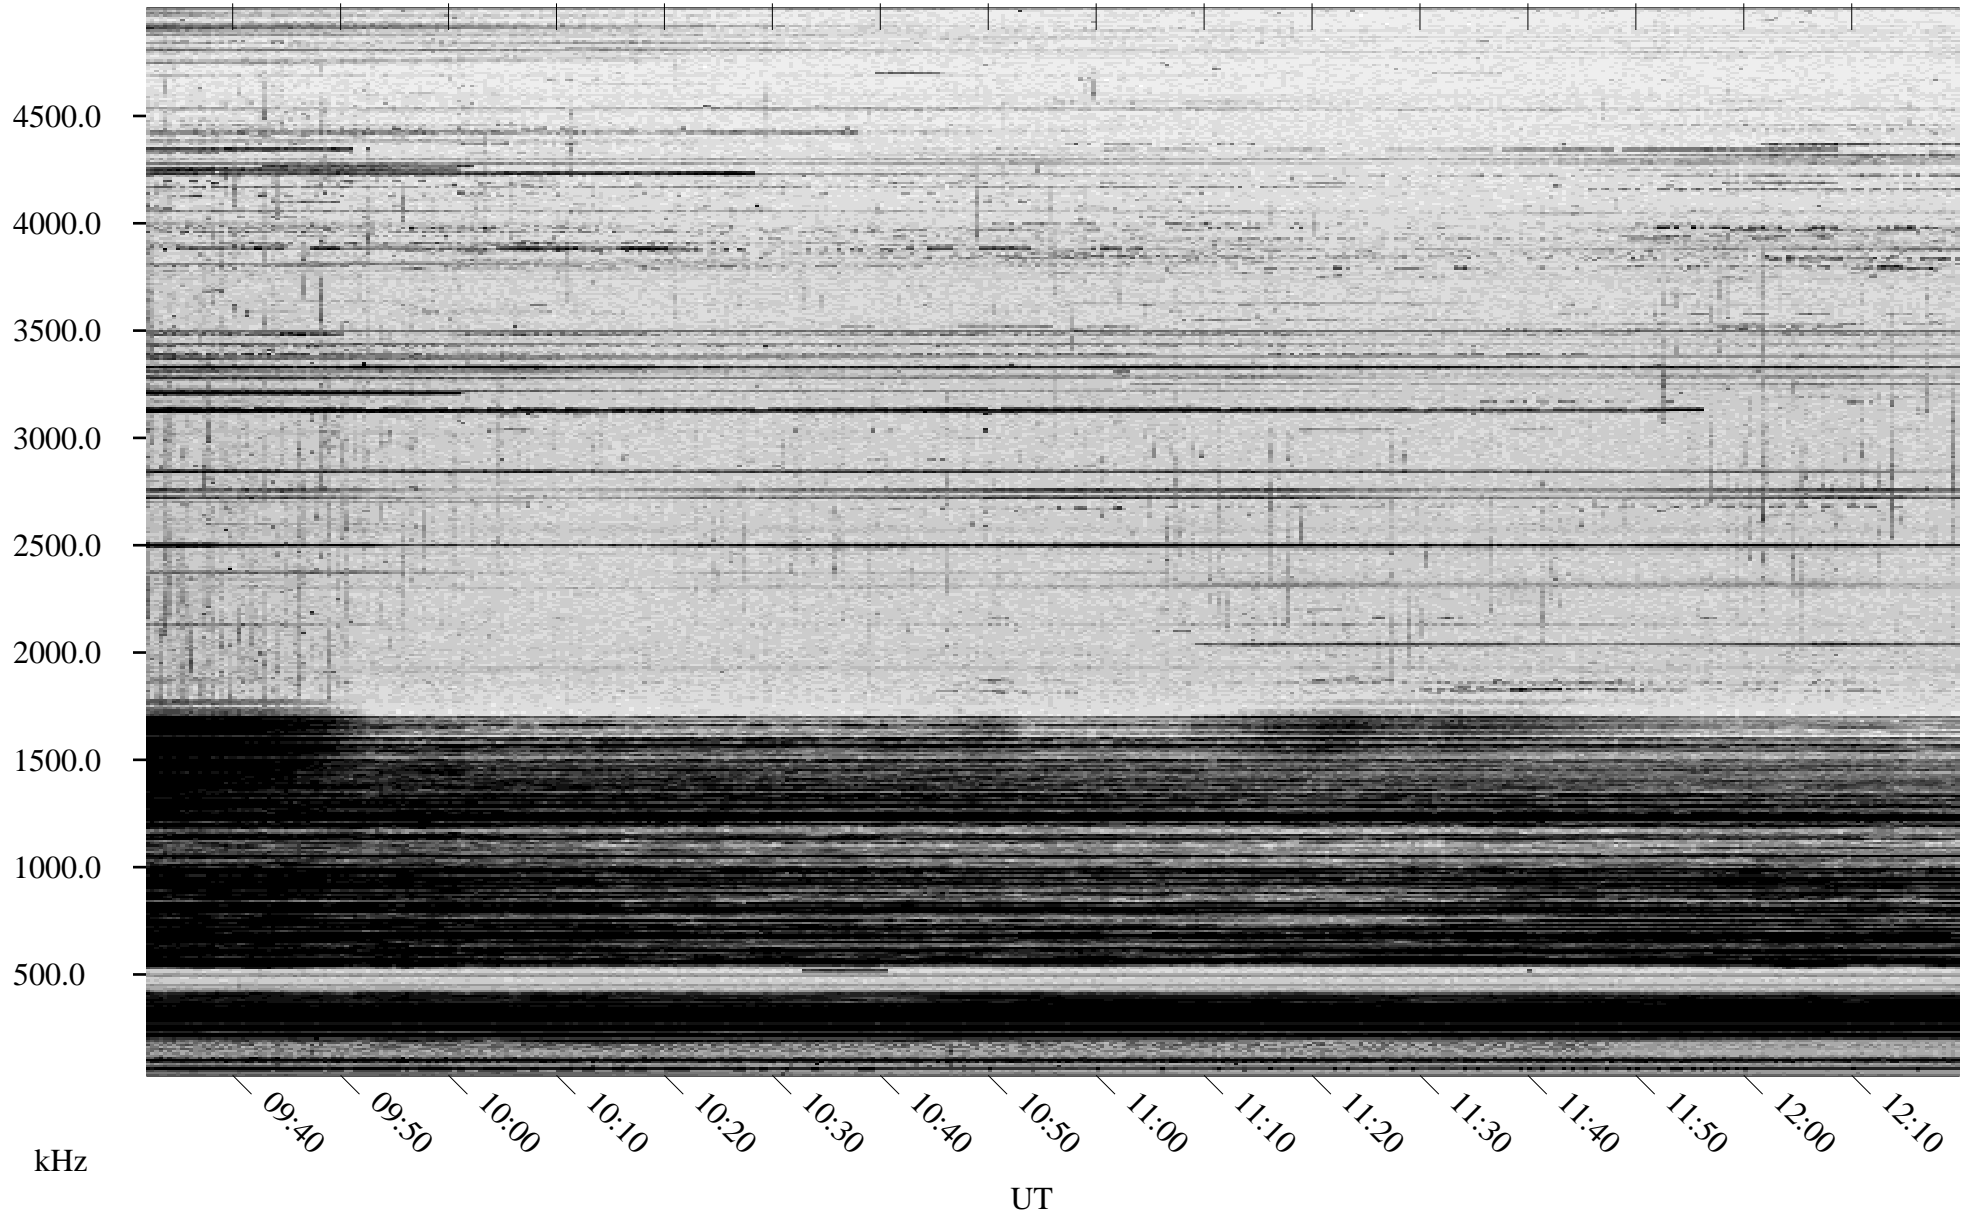

01/28/2005 Churchill, Manitoba

Linear Scale Black = 161 White = 15

ch05028l.r01m max_12

Page 1

01/29/2005 Churchill, Manitoba

Linear Scale Black = 161 White = 15

ch05028l.r01m max_12

Page 2

01/29/2005 Churchill, Manitoba

Linear Scale Black = 161 White = 15

ch05028l.r01m max_12

Page 3

01/29/2005 Churchill, Manitoba

Linear Scale Black = 161 White = 15

ch05028l.r01m max_12

Page 4

01/29/2005 Churchill, Manitoba

Linear Scale Black = 161 White = 15

ch05028l.r01m max_12

Page 5

01/29/2005 Churchill, Manitoba

Linear Scale Black = 161 White = 15

ch05028l.r01m max_12

Page 6

01/29/2005 Churchill, Manitoba

Linear Scale Black = 161 White = 15

ch05028l.r01m max_12

Page 7

01/29/2005 Churchill, Manitoba

Linear Scale Black = 161 White = 15

ch05028l.r01m max_12

Page 8