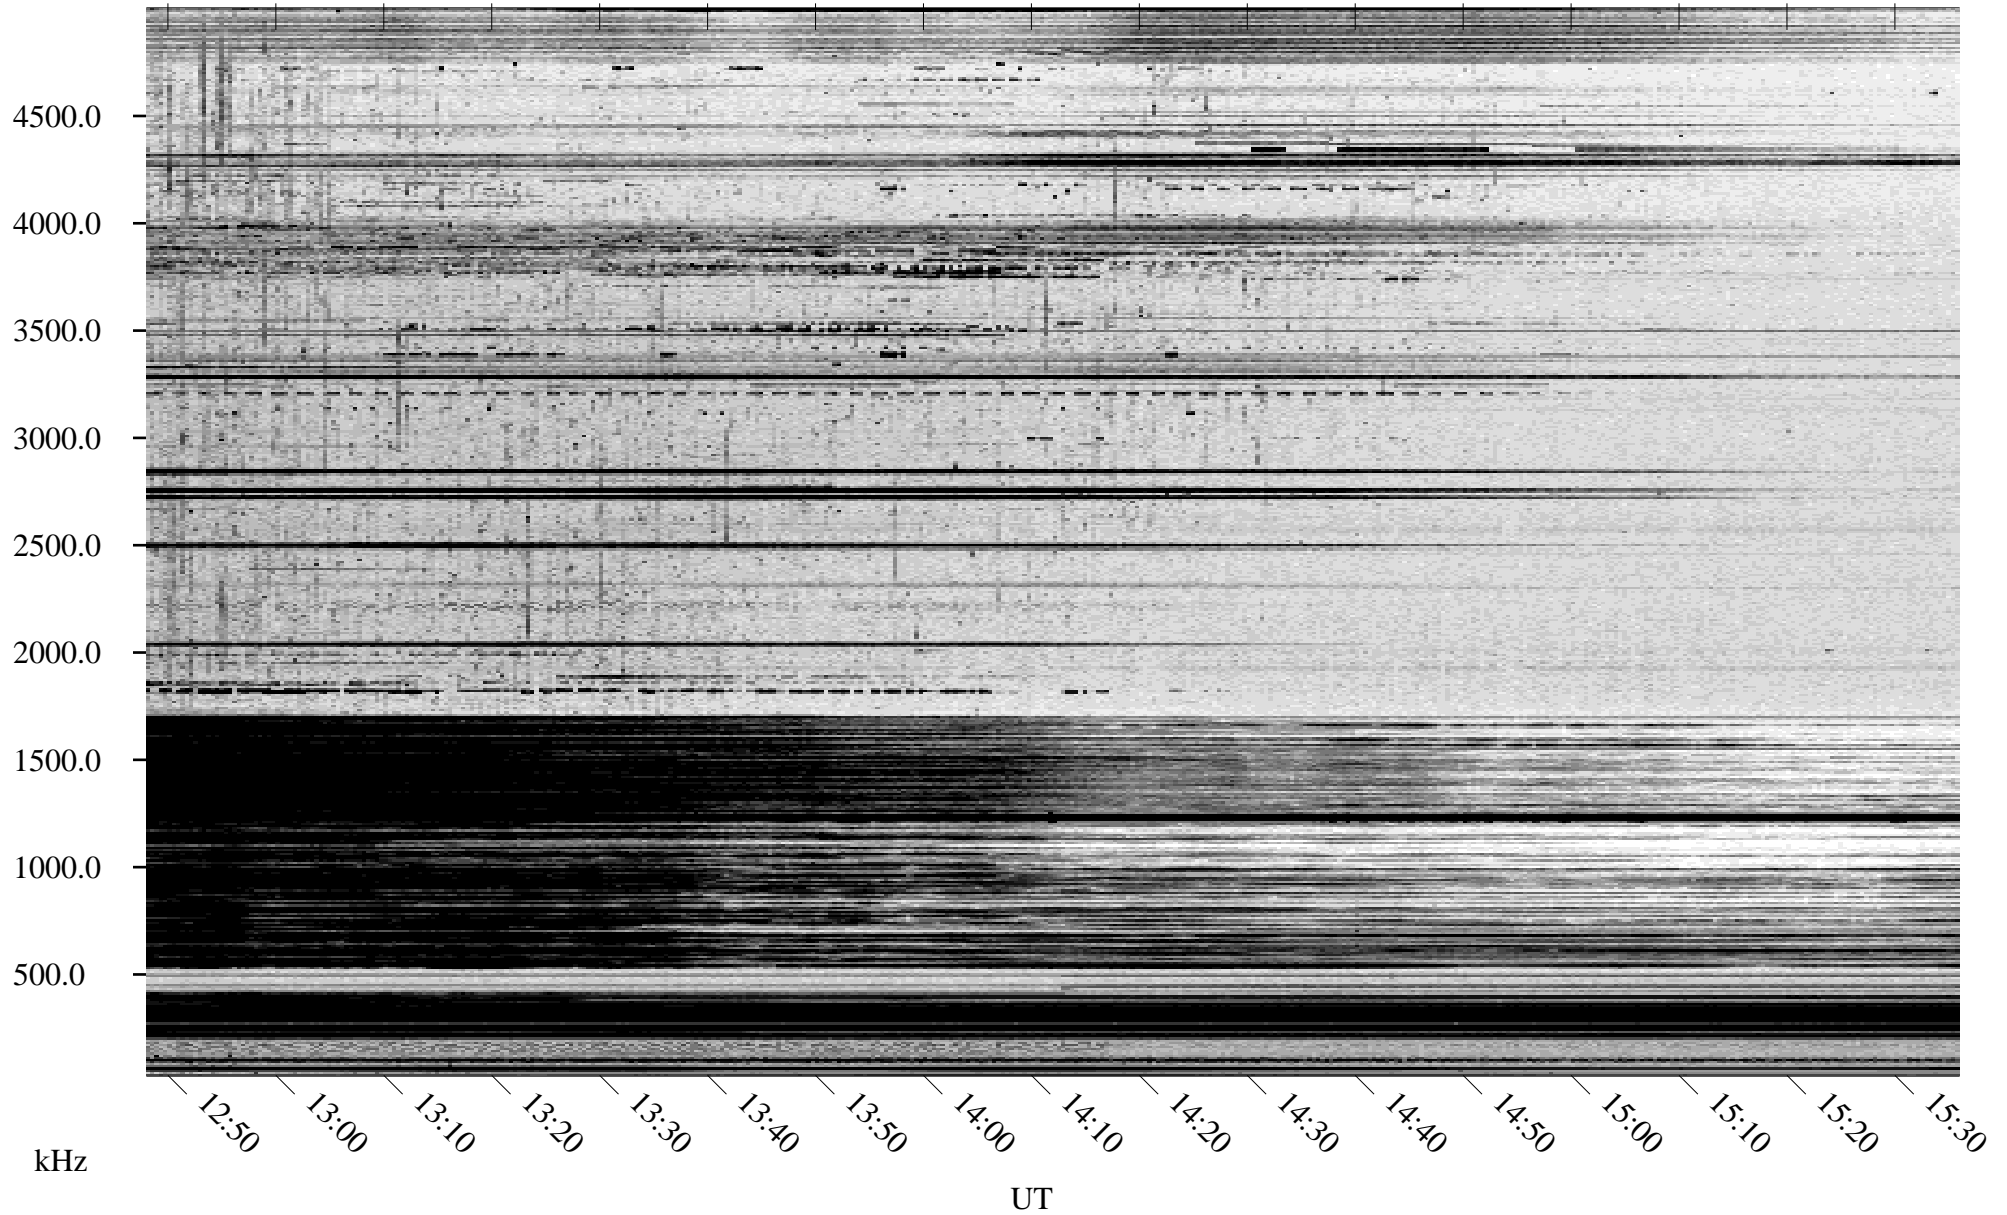

# 01/30/2005 Churchill, Manitoba

Linear Scale    Black = 161    White = 15

ch05029l.r00m max\_12

Page 5

# 01/30/2005 Churchill, Manitoba

Linear Scale    Black = 161    White = 15

ch05029l.r00m max\_12

# 01/30/2005 Churchill, Manitoba

Linear Scale    Black = 161    White = 15

ch05029l.r00m max\_12

Page 7

# 01/30/2005 Churchill, Manitoba

Linear Scale    Black = 161    White = 15

ch05029l.r00m max\_12

Page 8