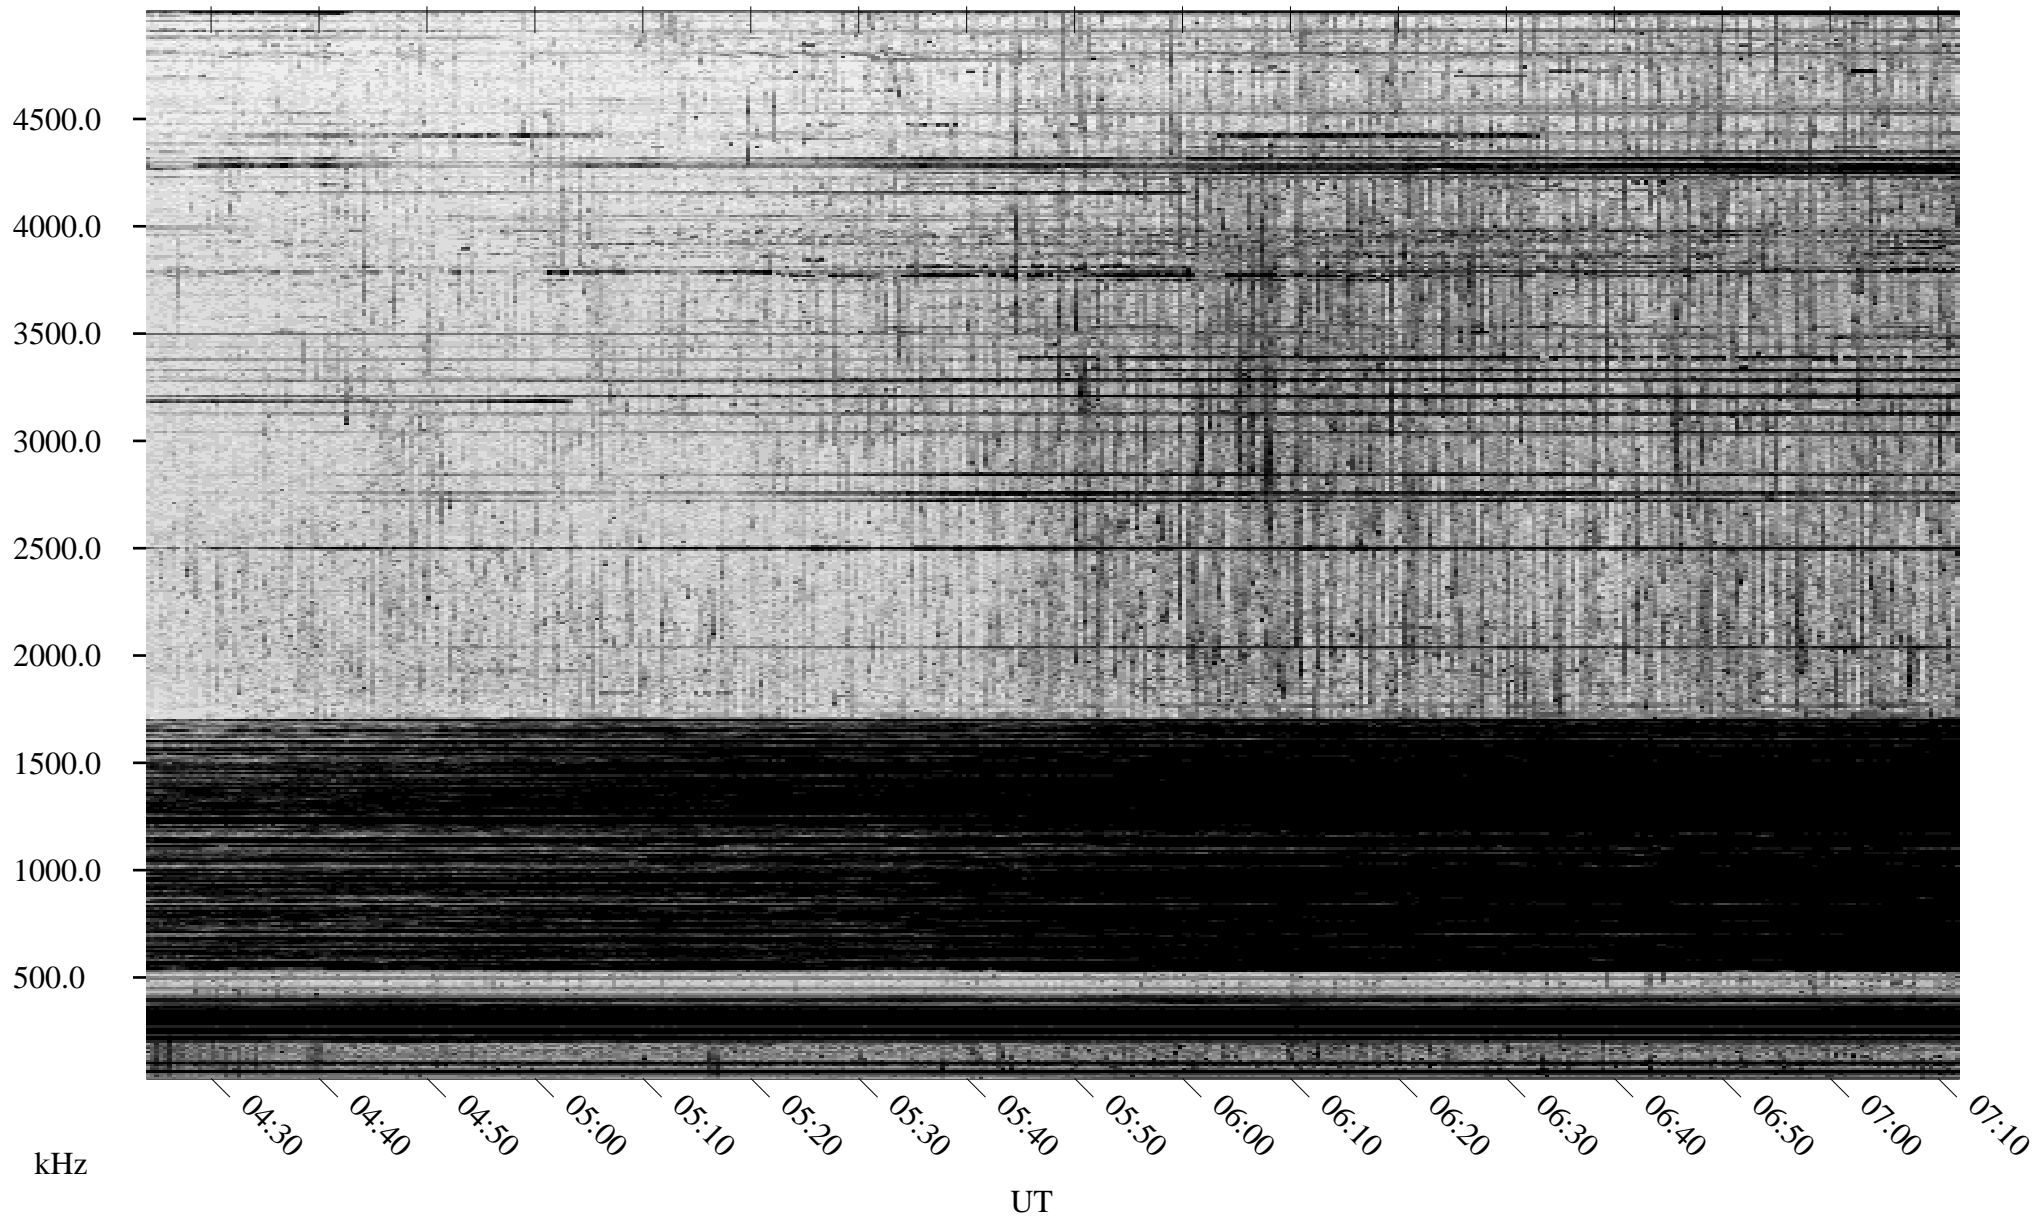

# 01/29/2005 Churchill, Manitoba

Linear Scale    Black = 161    White = 15

ch05029l.r00m max\_12

Page 1

# 01/29/2005 Churchill, Manitoba

Linear Scale    Black = 161    White = 15

ch05029l.r00m max\_12

# 01/30/2005 Churchill, Manitoba

Linear Scale    Black = 161    White = 15

ch05029l.r00m max\_12

Page 3

# 01/30/2005 Churchill, Manitoba

Linear Scale    Black = 161    White = 15

ch05029l.r00m max\_12

Page 4