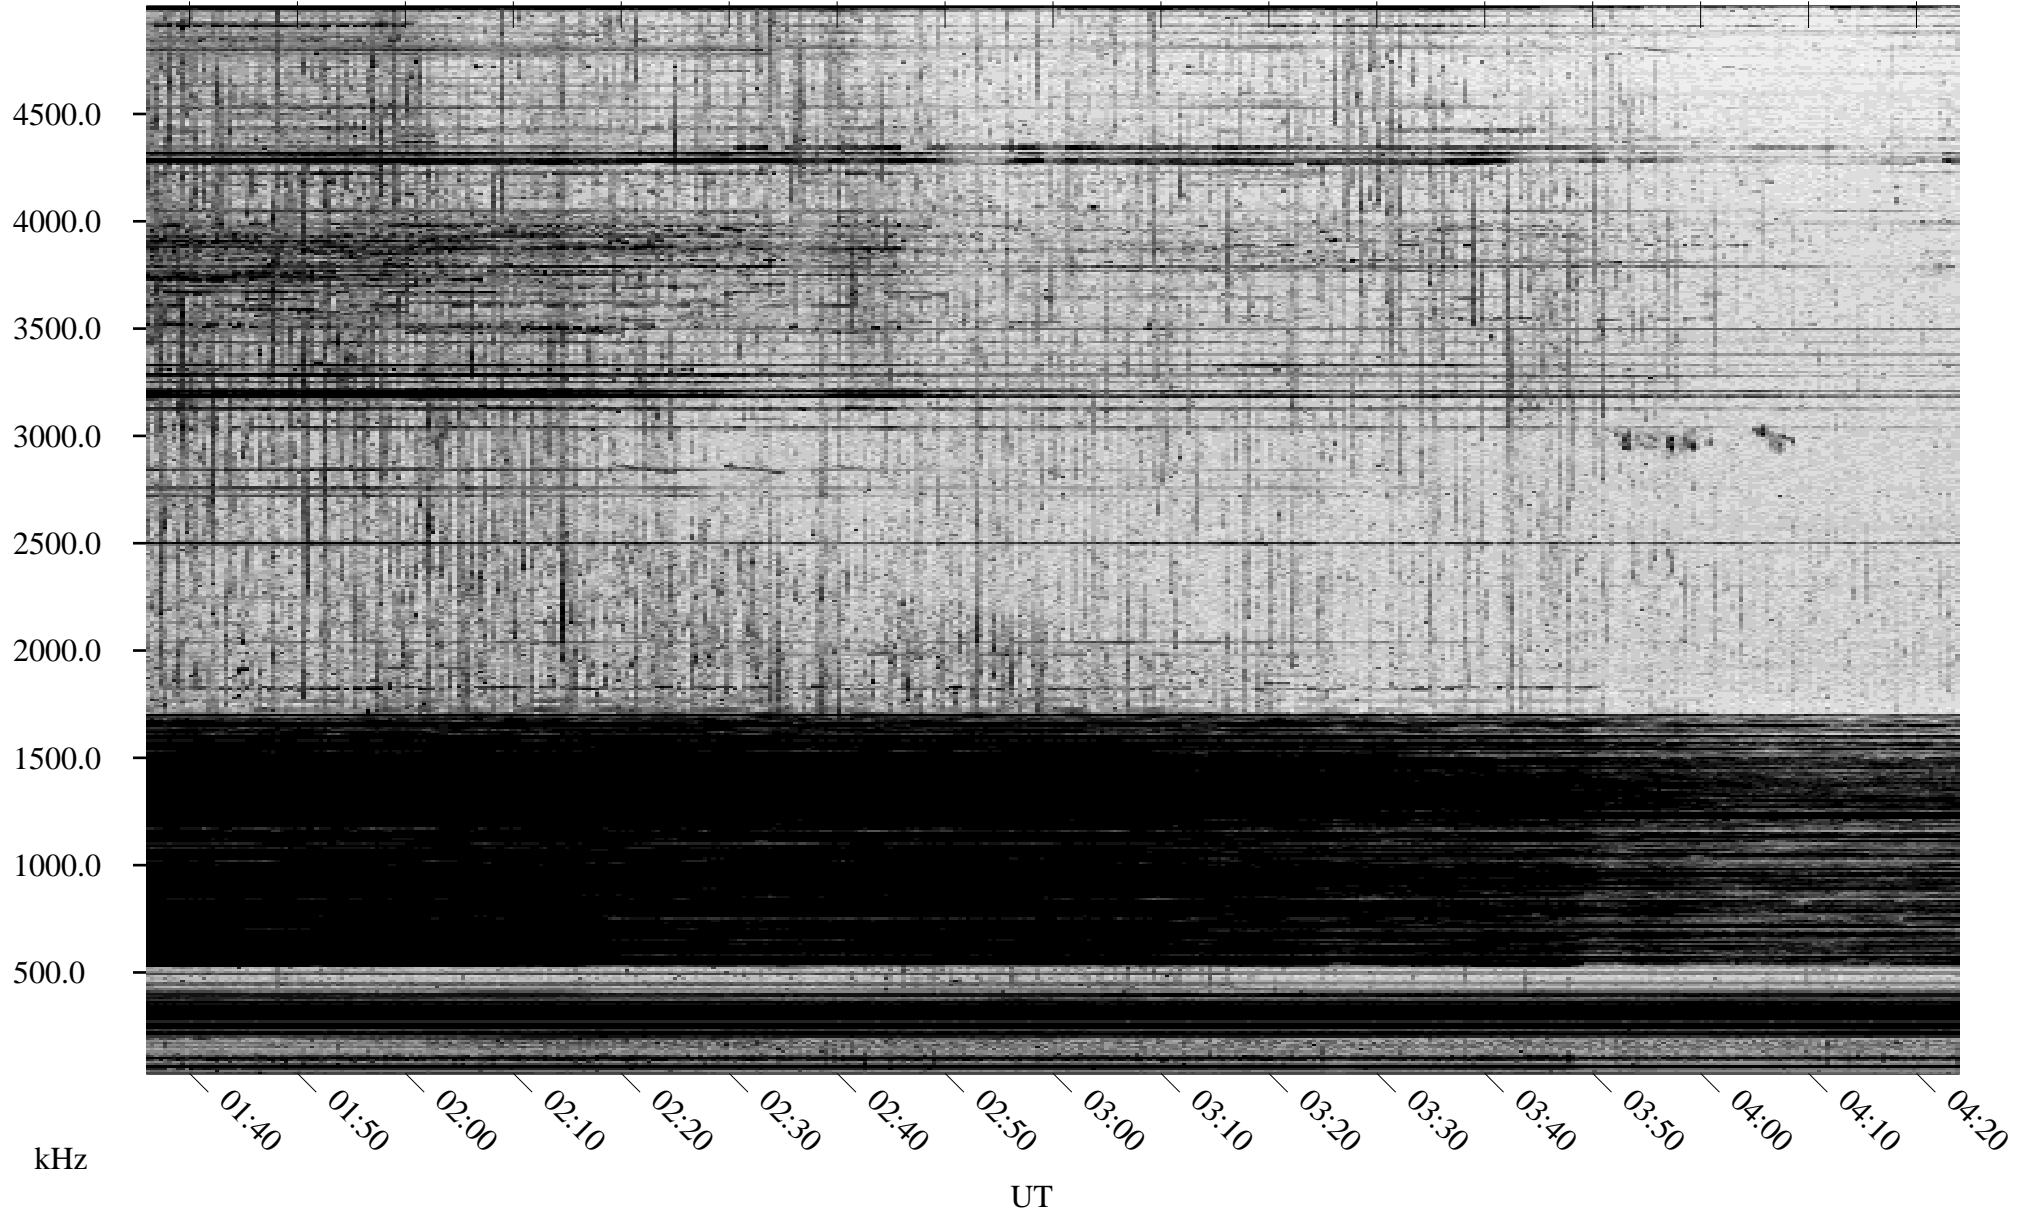

# 01/29/2005 Churchill, Manitoba

Linear Scale    Black = 161    White = 15

ch05029l.r00m max\_12

Page 1

# 01/29/2005 Churchill, Manitoba

Linear Scale    Black = 161    White = 15

ch05029l.r00m max\_12

# 01/30/2005 Churchill, Manitoba

Linear Scale    Black = 161    White = 15

ch05029l.r00m max\_12

Page 3

# 01/30/2005 Churchill, Manitoba

Linear Scale    Black = 161    White = 15

ch05029l.r00m max\_12

Page 4