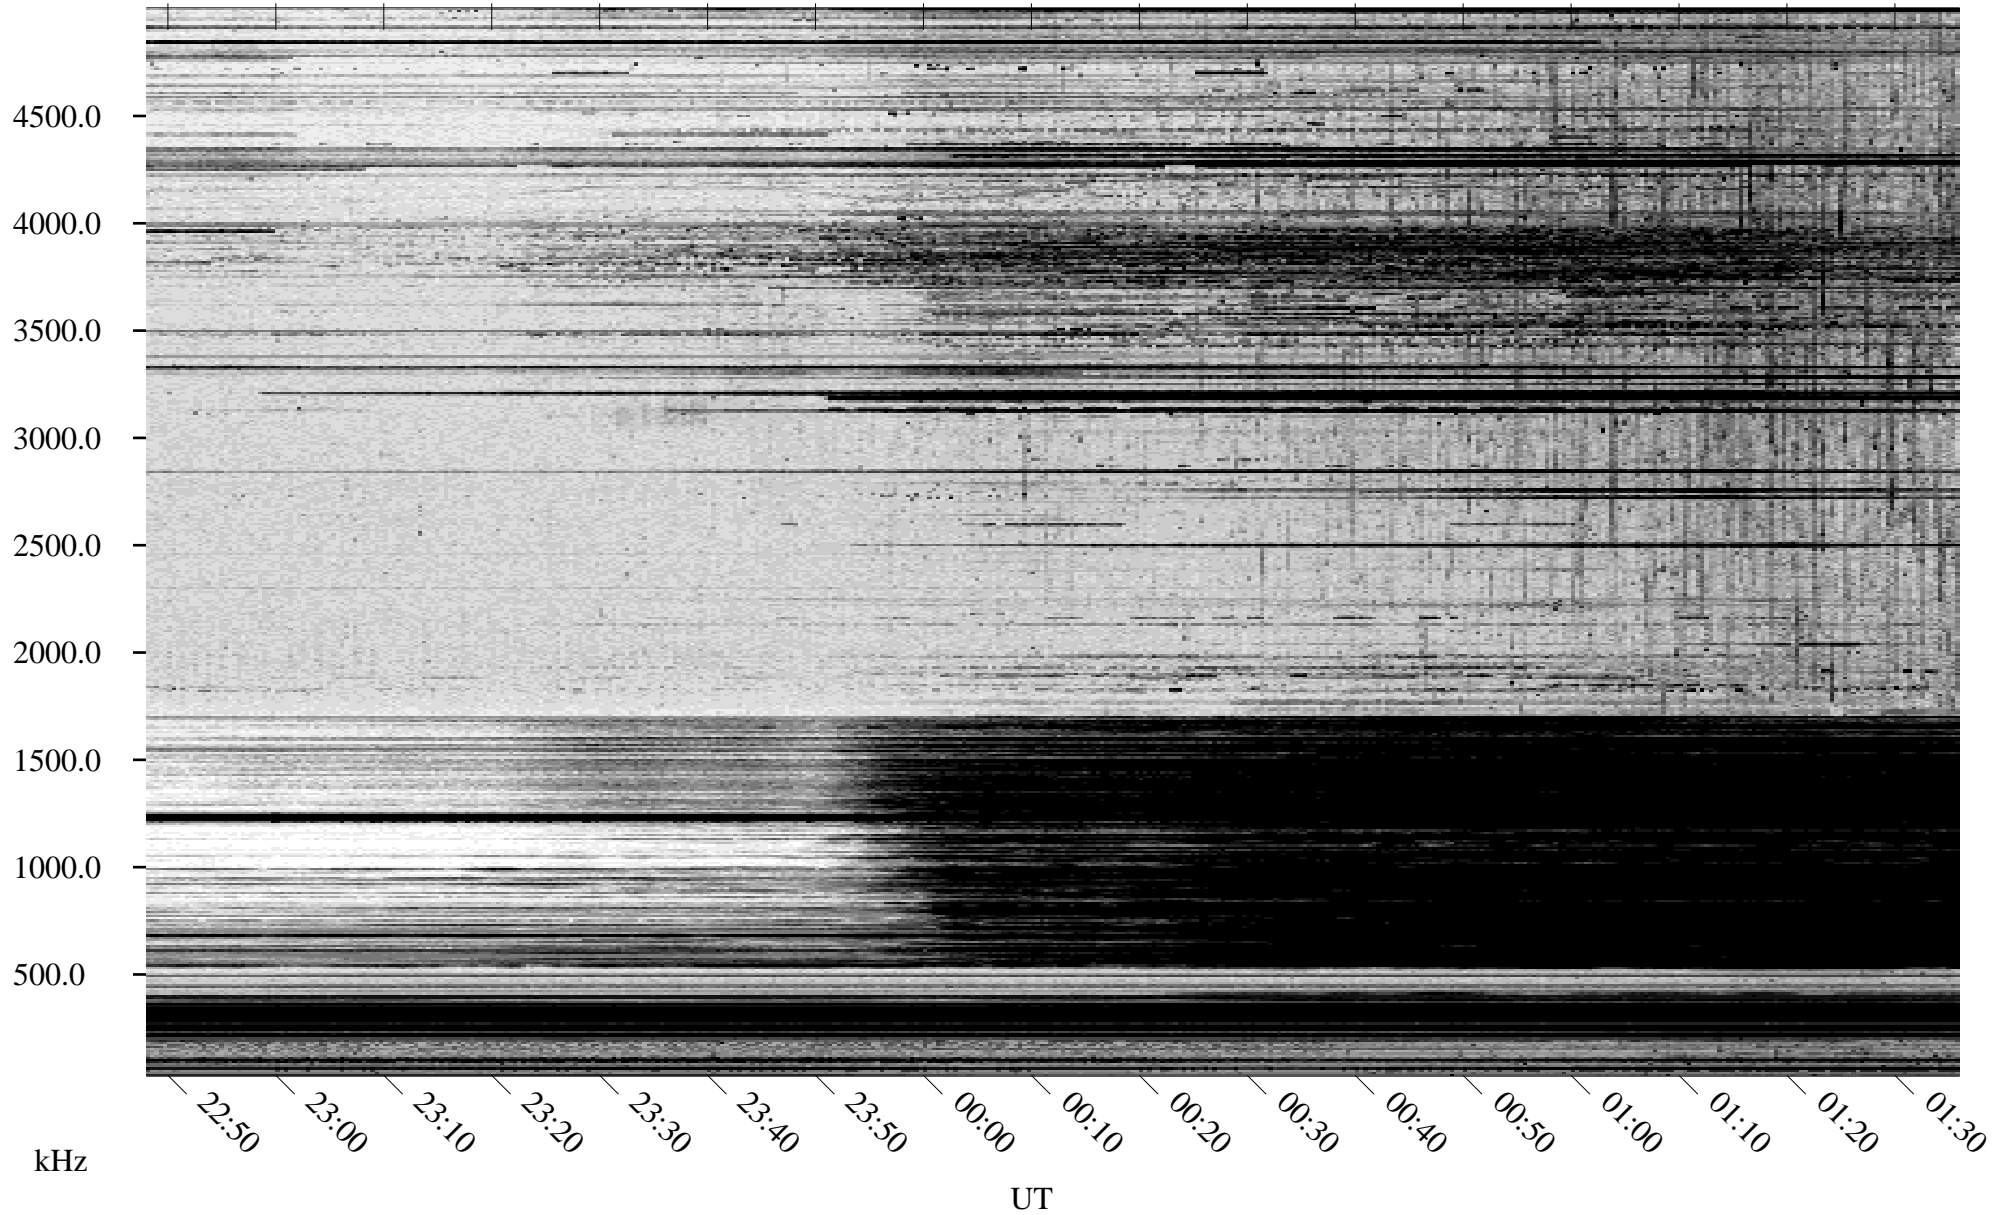

# 01/29/2005 Churchill, Manitoba

Linear Scale    Black = 161    White = 15

ch05029l.r00m max\_12

Page 1

# 01/29/2005 Churchill, Manitoba

Linear Scale    Black = 161    White = 15

ch05029l.r00m max\_12

# 01/30/2005 Churchill, Manitoba

Linear Scale    Black = 161    White = 15

ch05029l.r00m max\_12

Page 3

# 01/30/2005 Churchill, Manitoba

Linear Scale    Black = 161    White = 15

ch05029l.r00m max\_12

Page 4