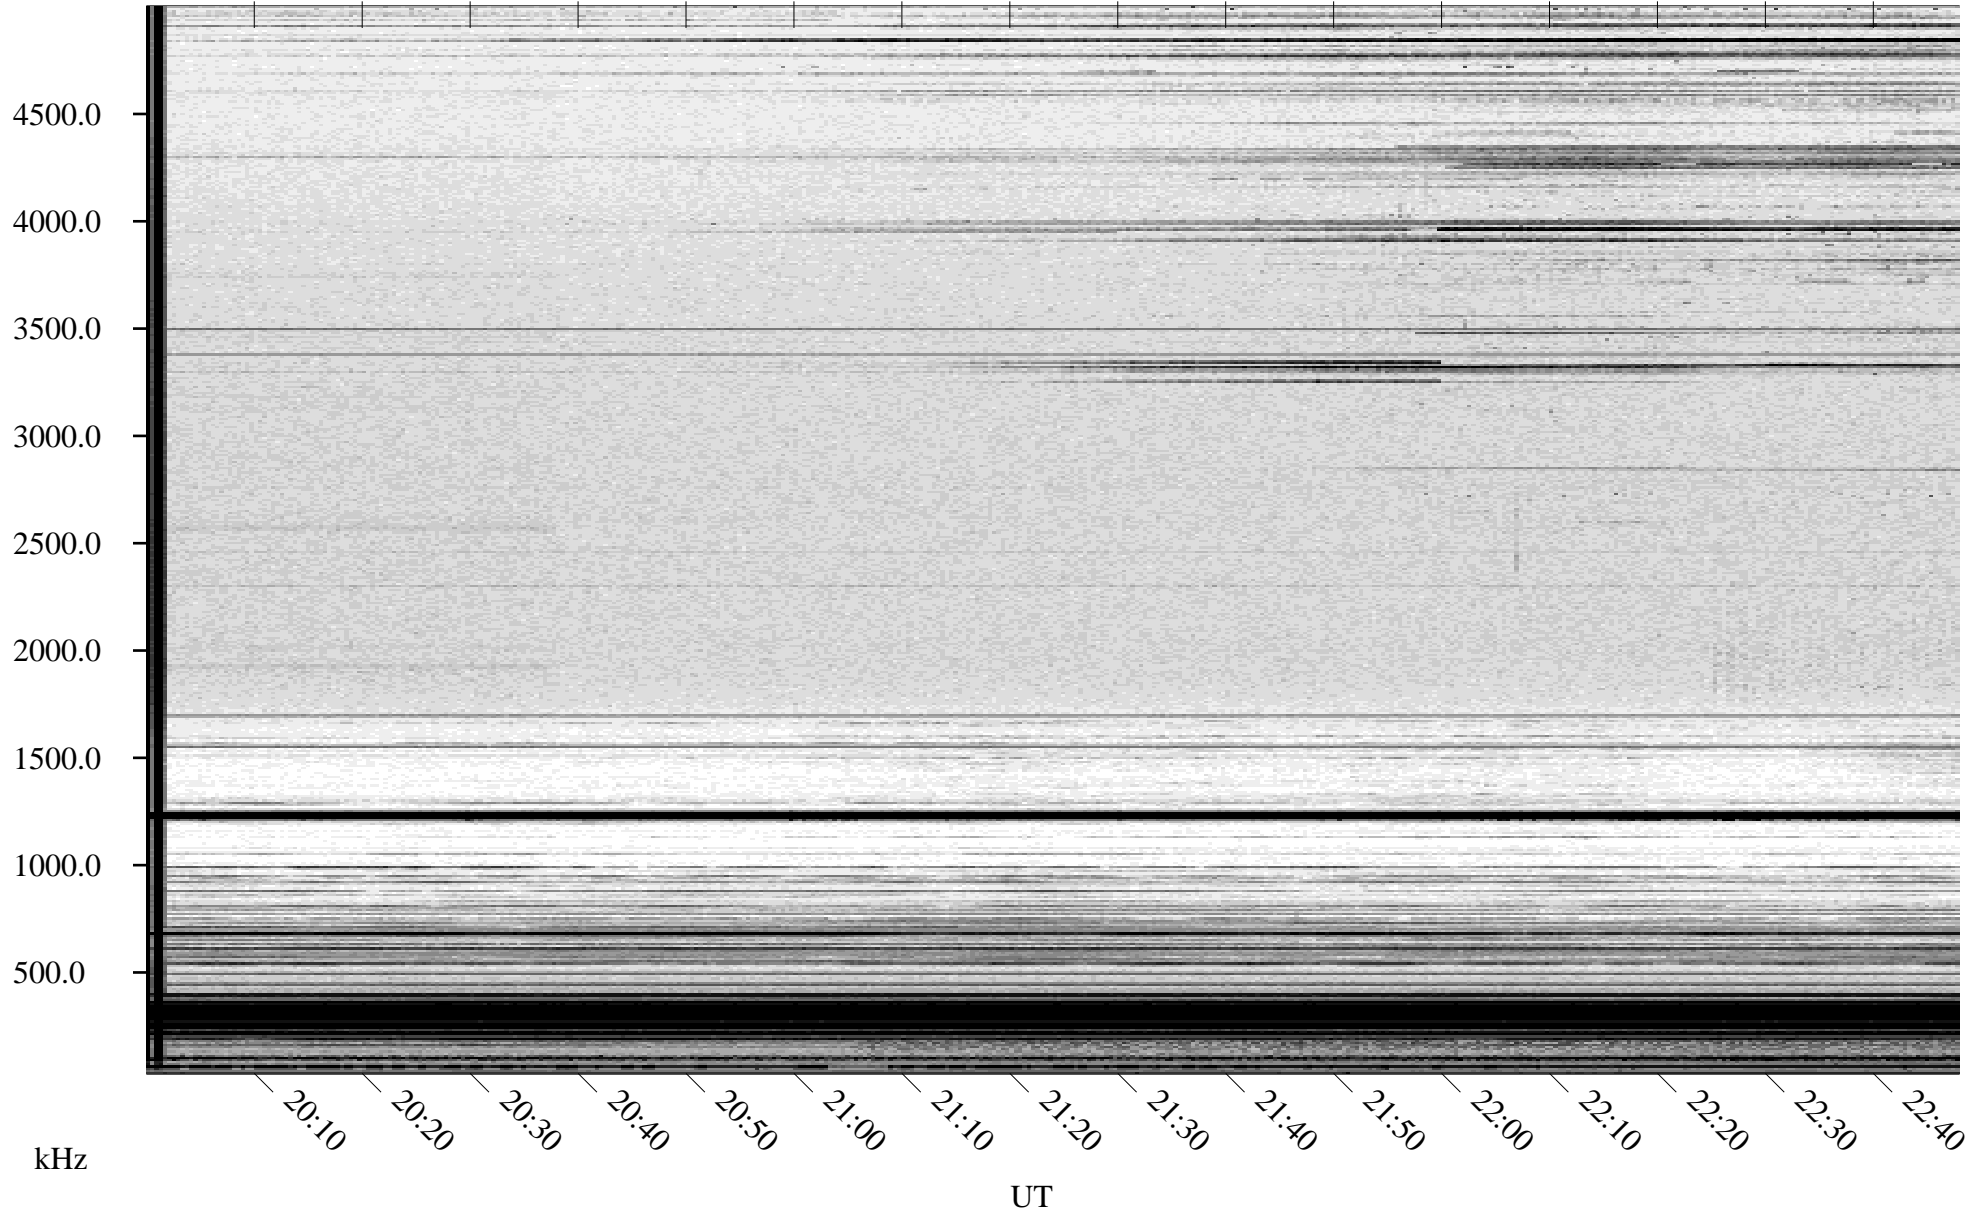

# 01/29/2005 Churchill, Manitoba

Linear Scale    Black = 161    White = 15

ch05029l.r00m max\_12

Page 1

# 01/29/2005 Churchill, Manitoba

Linear Scale    Black = 161    White = 15

ch05029l.r00m max\_12

# 01/30/2005 Churchill, Manitoba

Linear Scale    Black = 161    White = 15

ch05029l.r00m max\_12

Page 3

# 01/30/2005 Churchill, Manitoba

Linear Scale    Black = 161    White = 15

ch05029l.r00m max\_12

Page 4