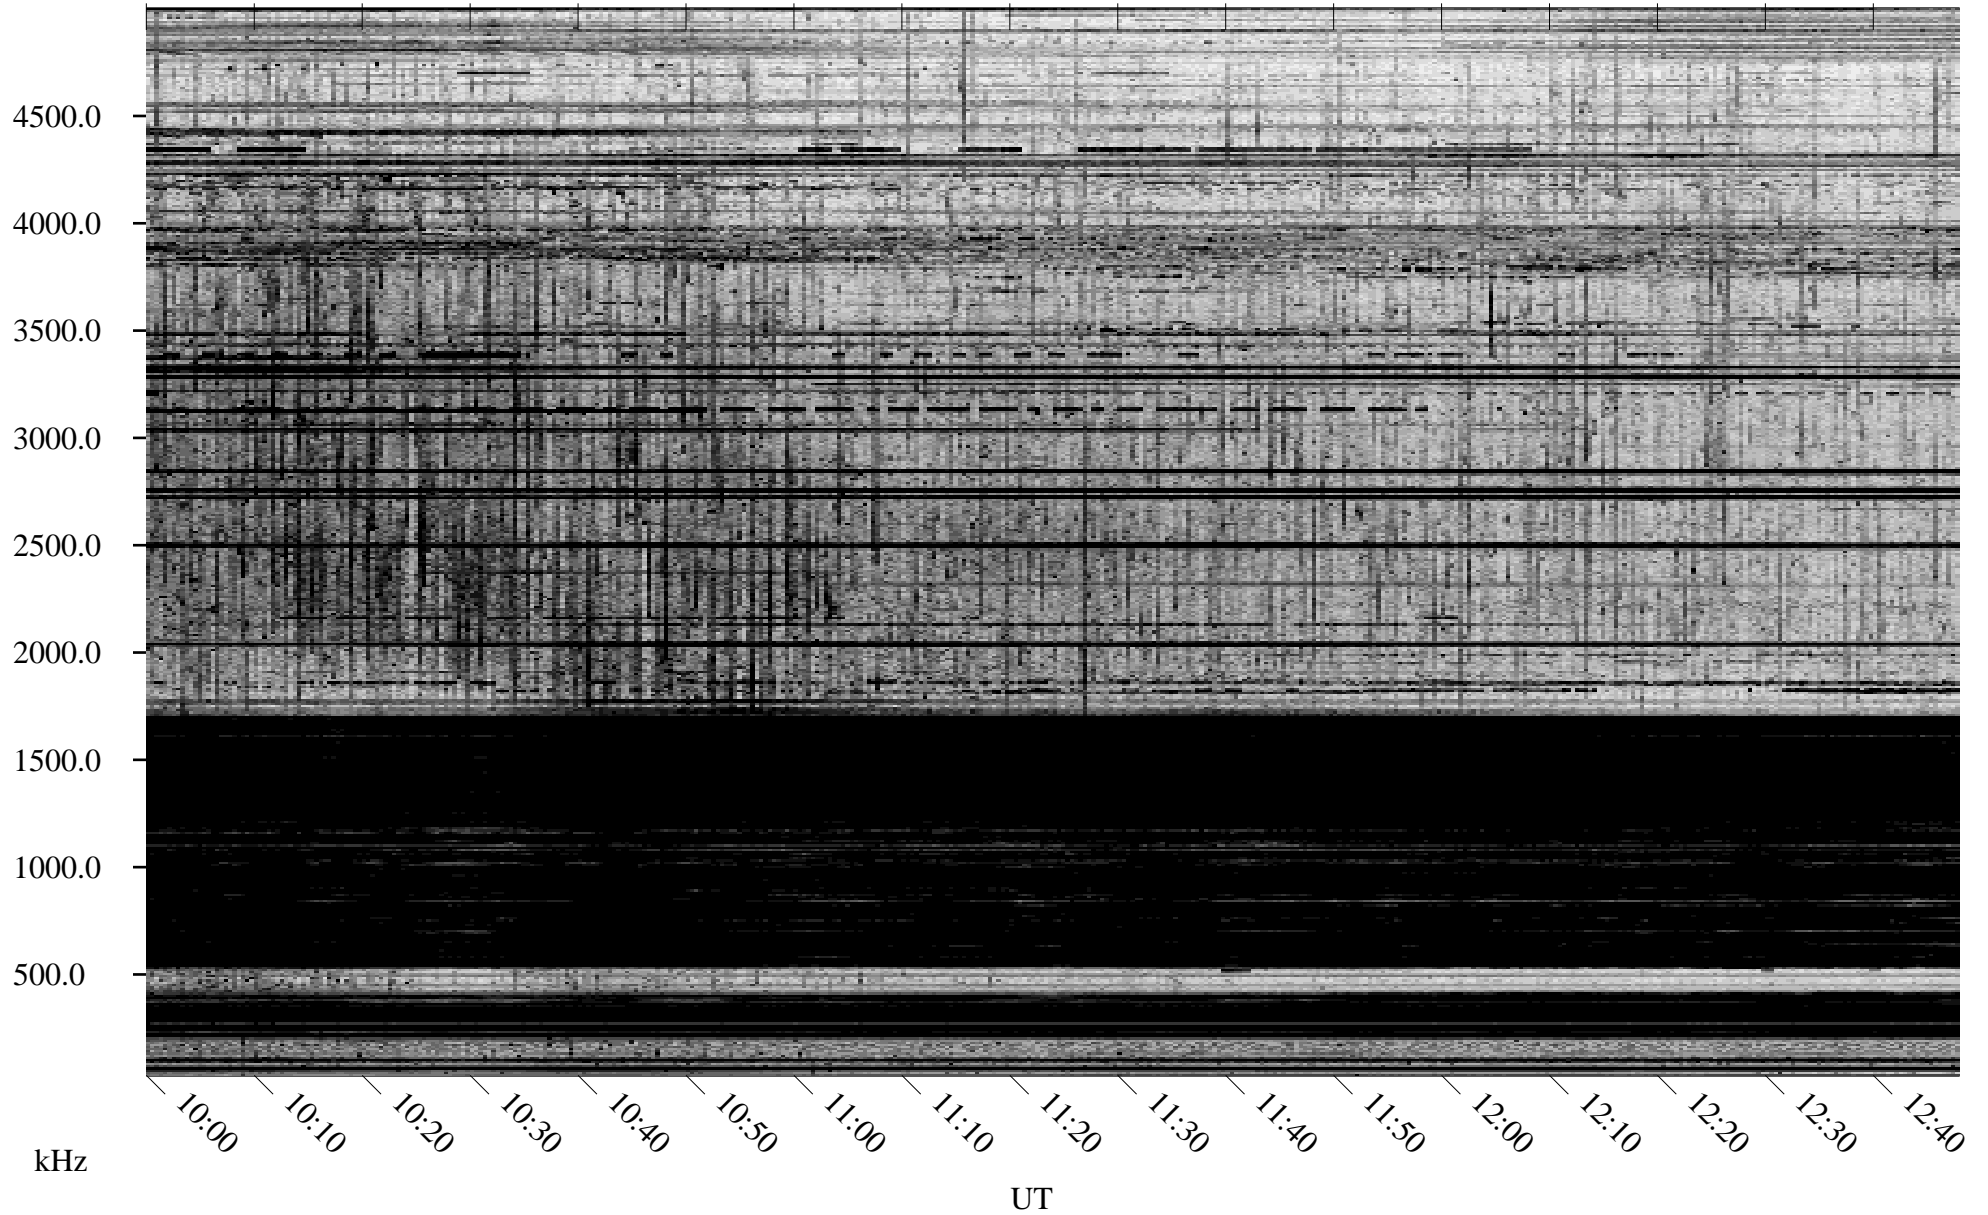

# 01/30/2005 Churchill, Manitoba

Linear Scale    Black = 161    White = 15

ch05029l.r00m max\_12

Page 5

# 01/30/2005 Churchill, Manitoba

Linear Scale    Black = 161    White = 15

ch05029l.r00m max\_12