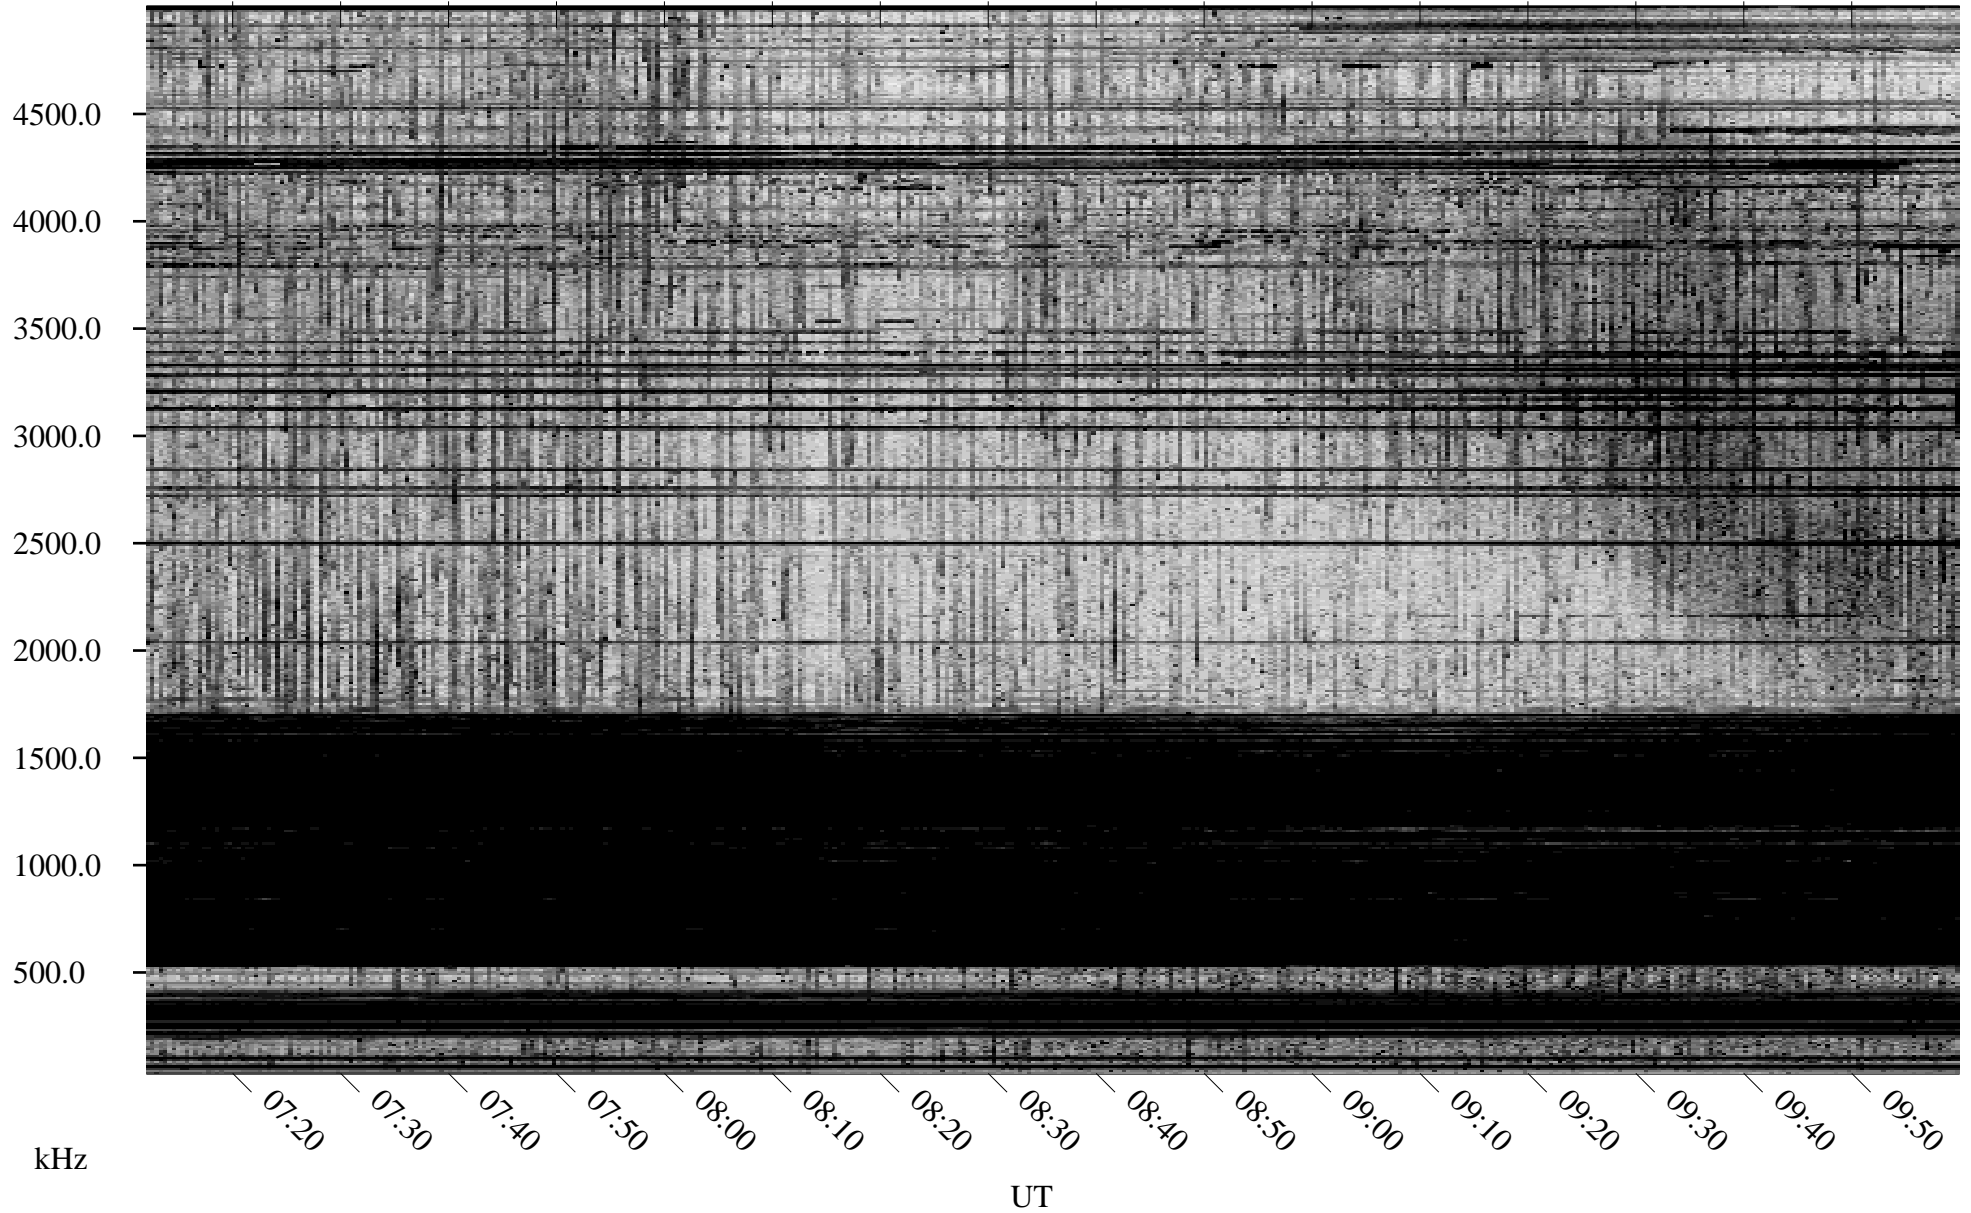

# 01/29/2005 Churchill, Manitoba

Linear Scale    Black = 161    White = 15

ch05029l.r00m max\_12

# 01/30/2005 Churchill, Manitoba

Linear Scale    Black = 161    White = 15

ch05029l.r00m max\_12

Page 4

# 01/30/2005 Churchill, Manitoba

Linear Scale    Black = 161    White = 15

ch05029l.r00m max\_12

Page 5

# 01/30/2005 Churchill, Manitoba

Linear Scale    Black = 161    White = 15

ch05029l.r00m max\_12