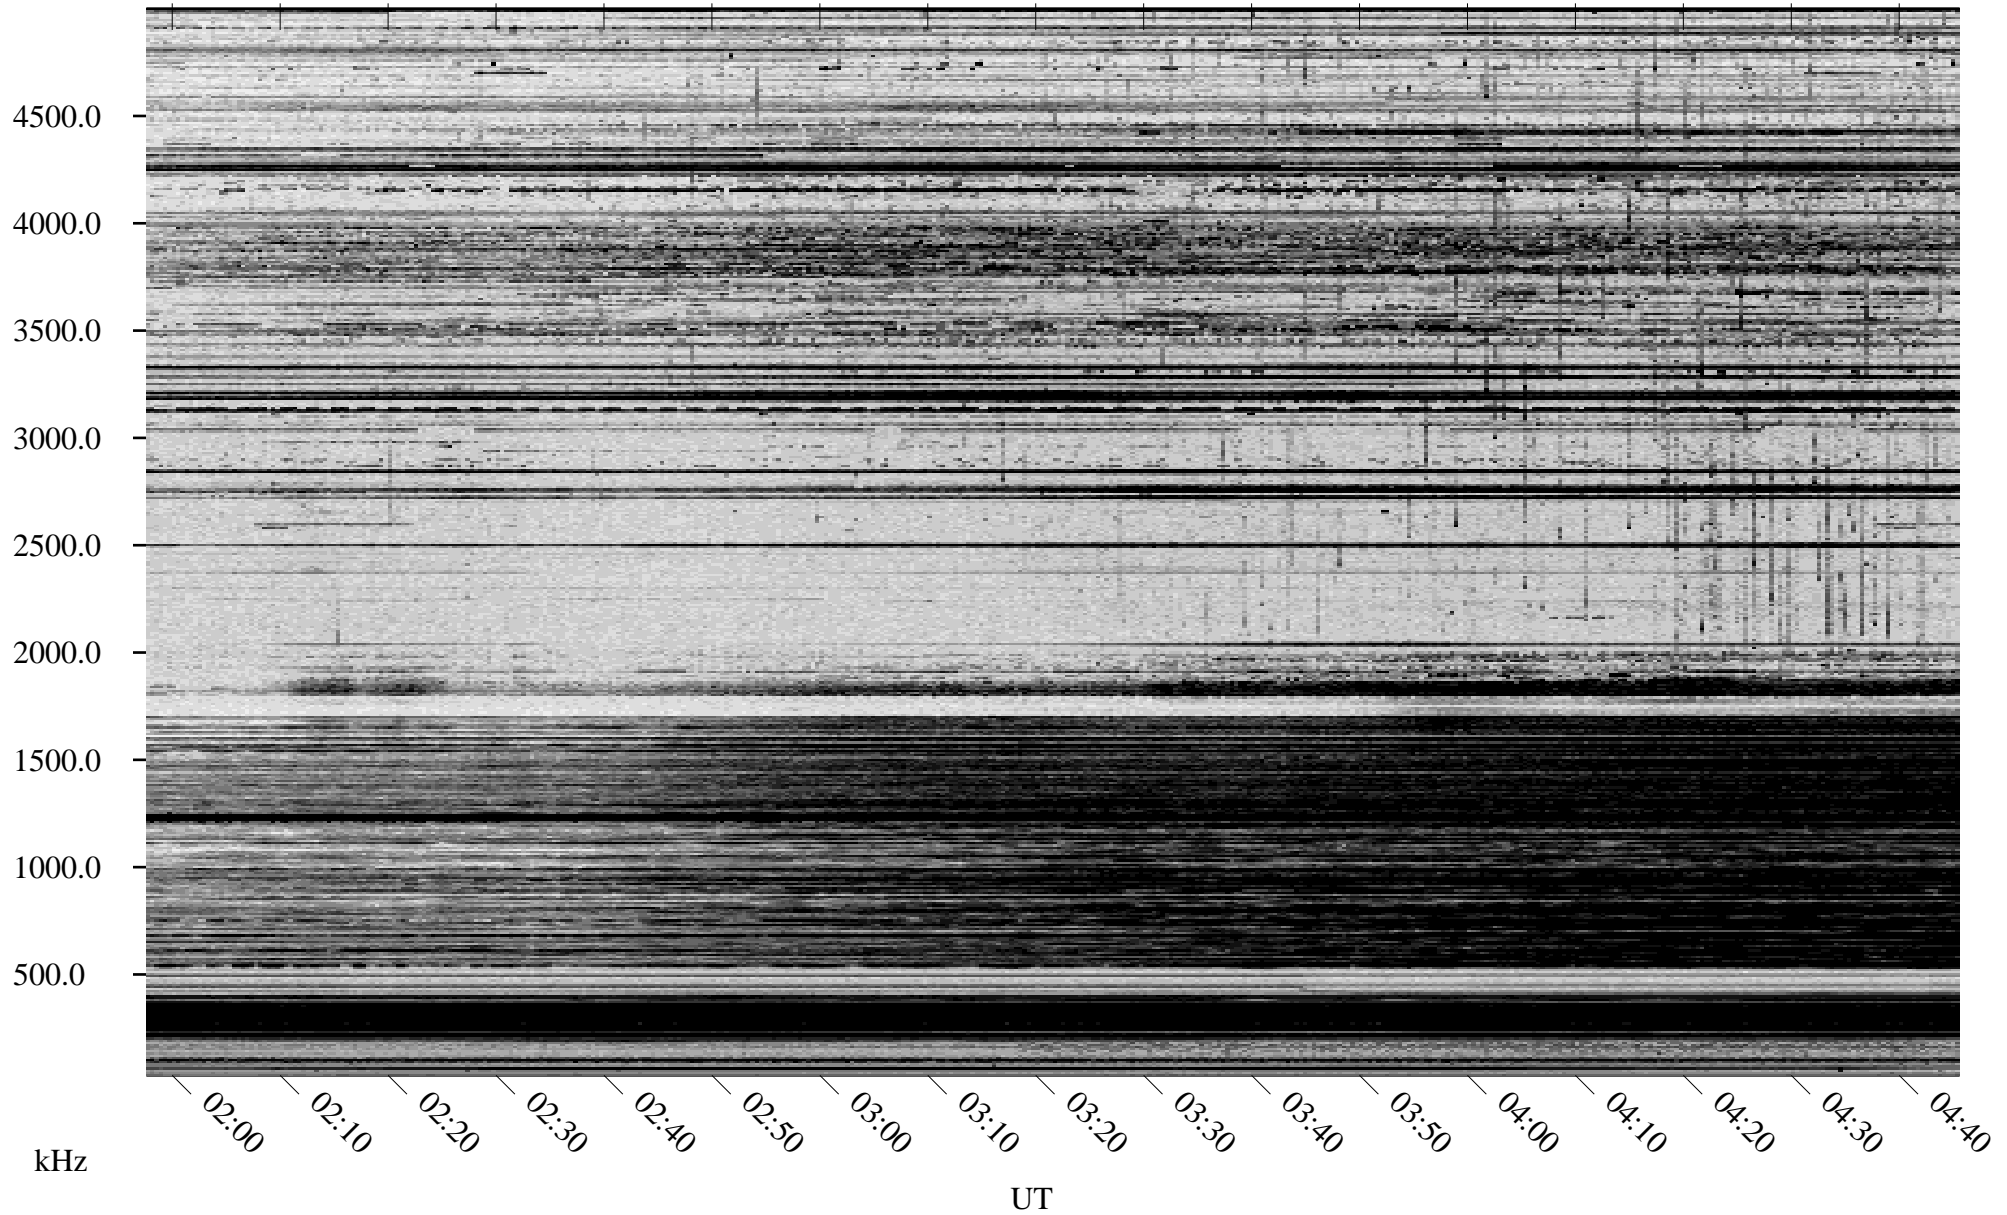

01/30/2005 Churchill, Manitoba

Linear Scale Black = 161 White = 15

ch05030l.r01m max_12

Page 1

01/30/2005 Churchill, Manitoba

Linear Scale Black = 161 White = 15

ch05030l.r01m max_12

Page 2

01/31/2005 Churchill, Manitoba

Linear Scale Black = 161 White = 15

ch05030l.r01m max_12

01/31/2005 Churchill, Manitoba

Linear Scale Black = 161 White = 15

ch05030l.r01m max_12

Page 4

01/31/2005 Churchill, Manitoba

Linear Scale Black = 161 White = 15

ch05030l.r01m max_12

Page 5

01/31/2005 Churchill, Manitoba

Linear Scale Black = 161 White = 15

ch05030l.r01m max_12

Page 6

01/31/2005 Churchill, Manitoba

Linear Scale Black = 161 White = 15

ch05030l.r01m max_12

Page 7

01/31/2005 Churchill, Manitoba

Linear Scale Black = 161 White = 15

ch05030l.r01m max_12

Page 8