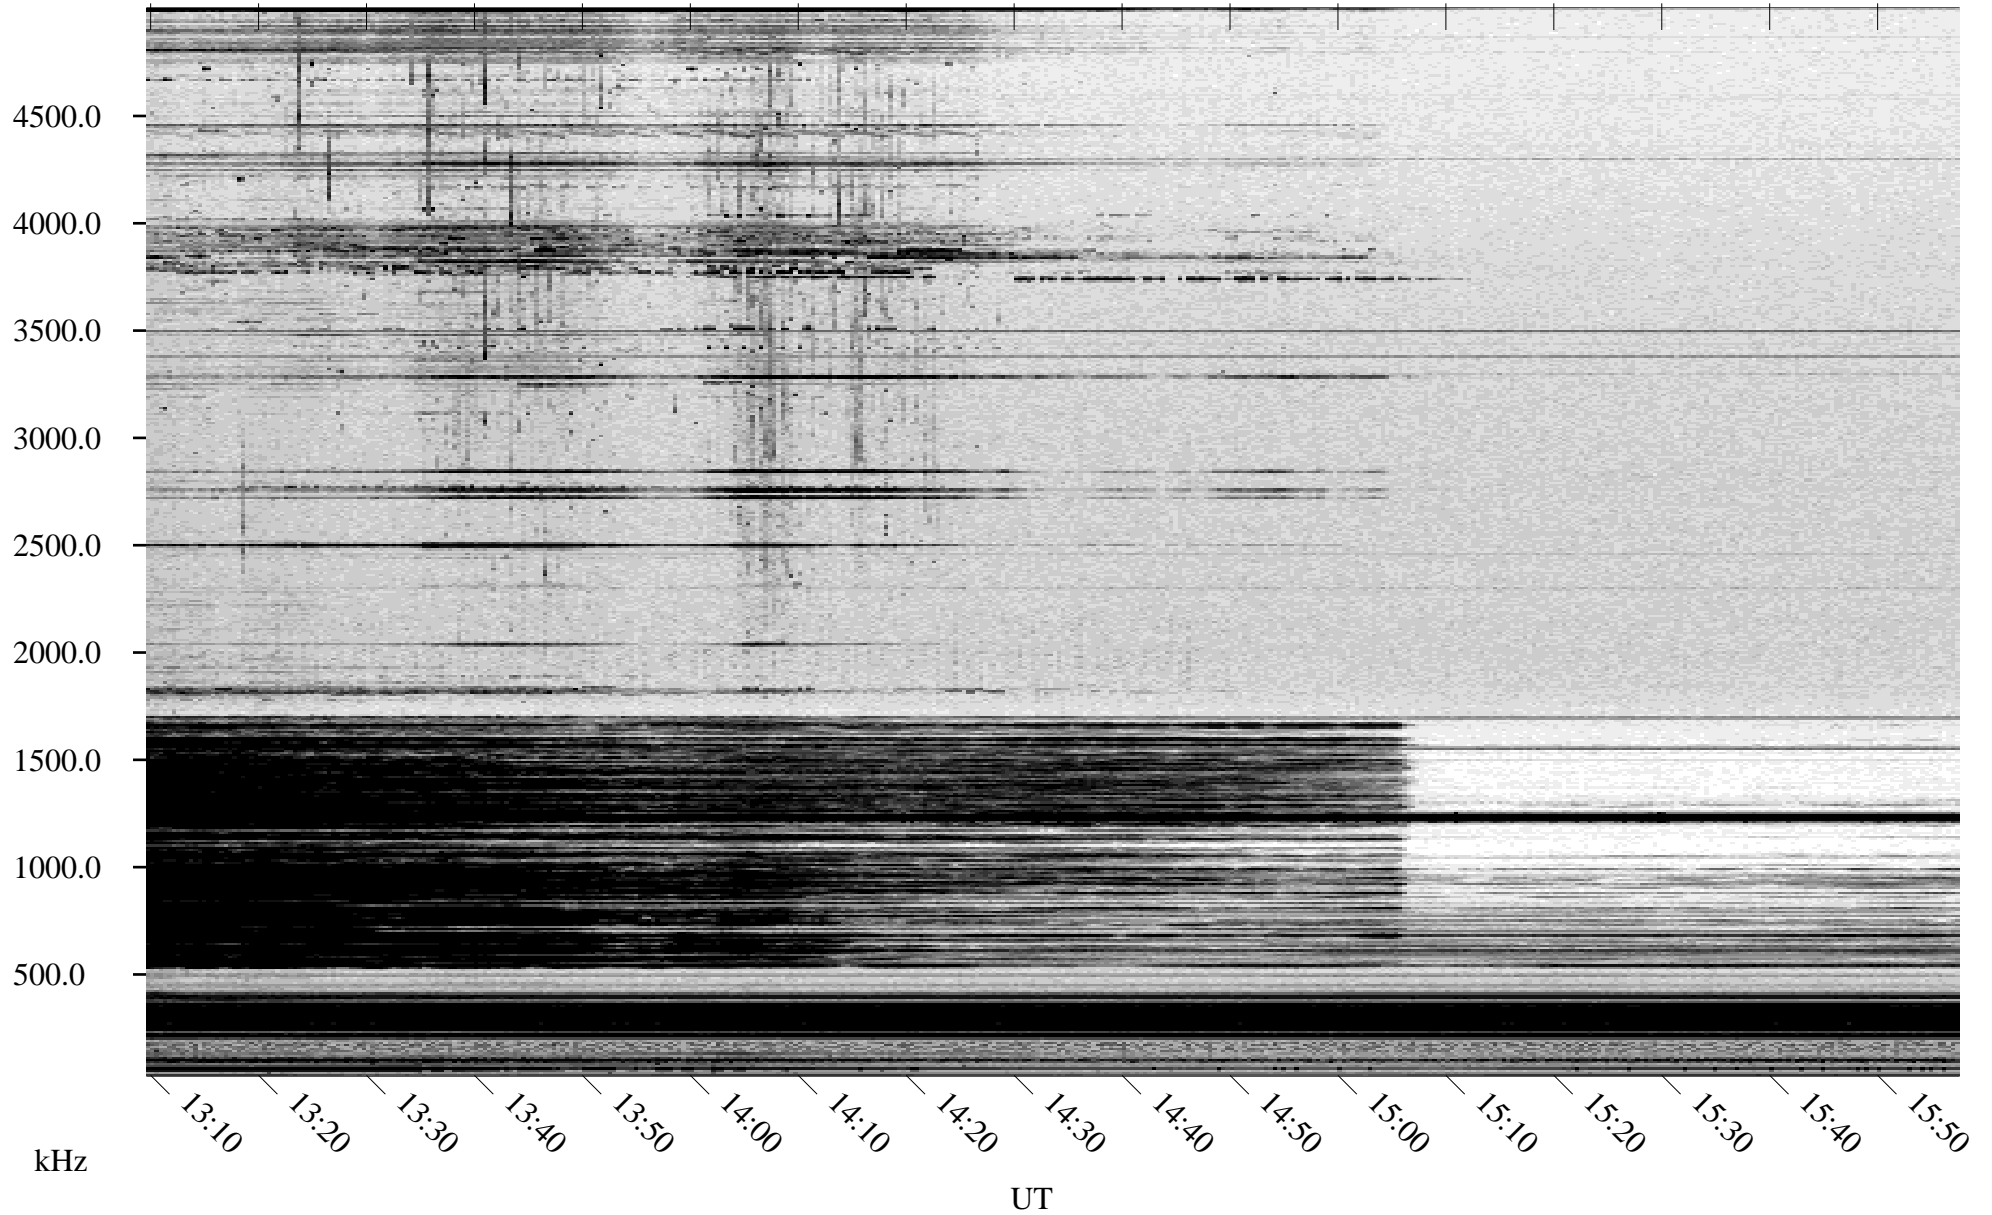

01/30/2005 Churchill, Manitoba

Linear Scale Black = 161 White = 15

ch05030l.r01m max_12

Page 1

01/30/2005 Churchill, Manitoba

Linear Scale Black = 161 White = 15

ch05030l.r01m max_12

Page 2

01/31/2005 Churchill, Manitoba

Linear Scale Black = 161 White = 15

ch05030l.r01m max_12

01/31/2005 Churchill, Manitoba

Linear Scale Black = 161 White = 15

ch05030l.r01m max_12

Page 4

01/31/2005 Churchill, Manitoba

Linear Scale Black = 161 White = 15

ch05030l.r01m max_12

Page 5

01/31/2005 Churchill, Manitoba

Linear Scale Black = 161 White = 15

ch05030l.r01m max_12

Page 6

01/31/2005 Churchill, Manitoba

Linear Scale Black = 161 White = 15

ch05030l.r01m max_12

Page 7

01/31/2005 Churchill, Manitoba

Linear Scale Black = 161 White = 15

ch05030l.r01m max_12

Page 8