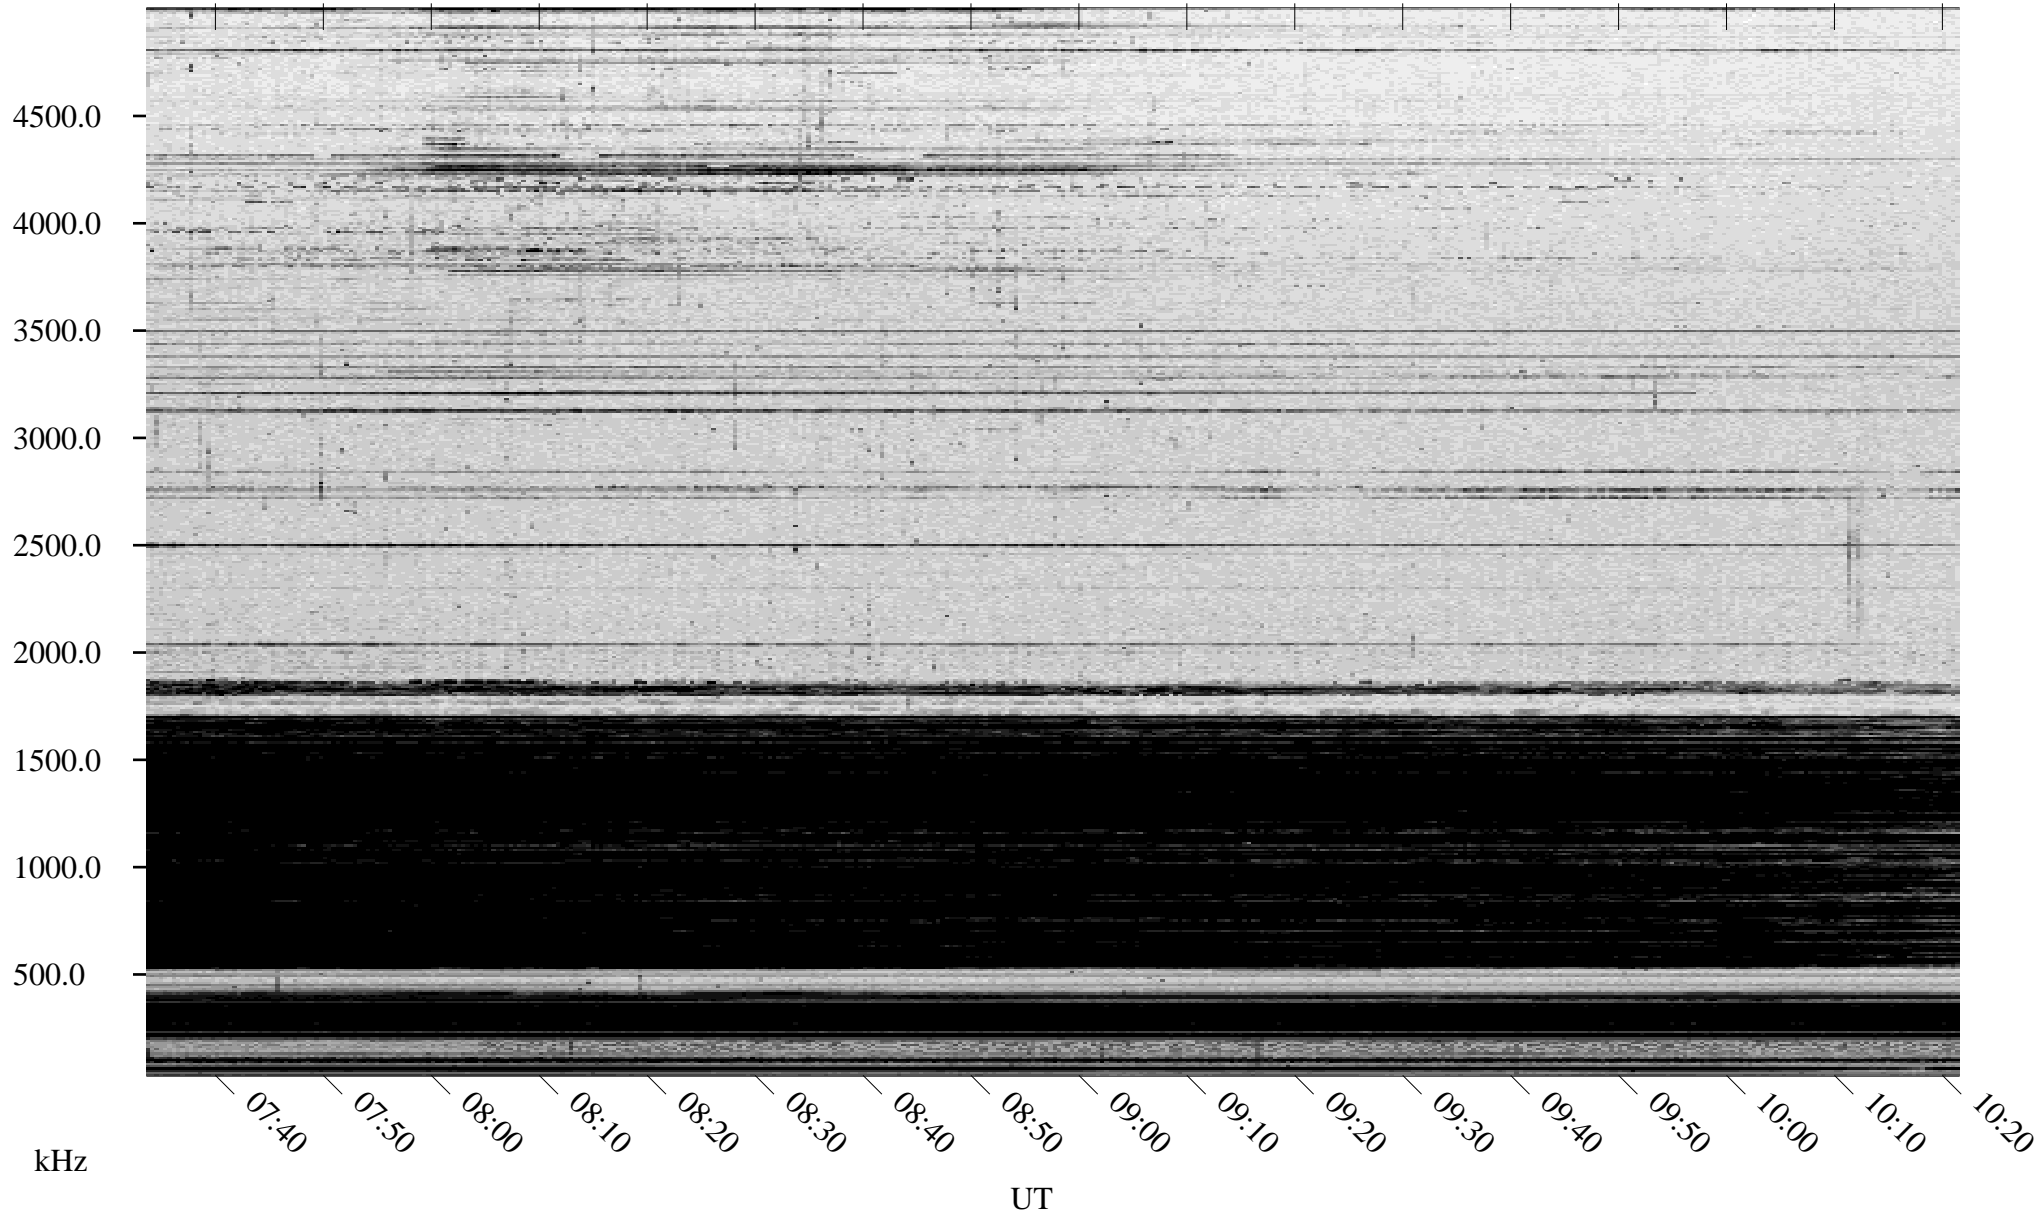

01/30/2005 Churchill, Manitoba

Linear Scale Black = 161 White = 15

ch05030l.r01m max_12

Page 1

01/30/2005 Churchill, Manitoba

Linear Scale Black = 161 White = 15

ch05030l.r01m max_12

Page 2

01/31/2005 Churchill, Manitoba

Linear Scale Black = 161 White = 15

ch05030l.r01m max_12

01/31/2005 Churchill, Manitoba

Linear Scale Black = 161 White = 15

ch05030l.r01m max_12

Page 4

01/31/2005 Churchill, Manitoba

Linear Scale Black = 161 White = 15

ch05030l.r01m max_12

Page 5

01/31/2005 Churchill, Manitoba

Linear Scale Black = 161 White = 15

ch05030l.r01m max_12

Page 6

01/31/2005 Churchill, Manitoba

Linear Scale Black = 161 White = 15

ch05030l.r01m max_12

Page 7

01/31/2005 Churchill, Manitoba

Linear Scale Black = 161 White = 15

ch05030l.r01m max_12

Page 8