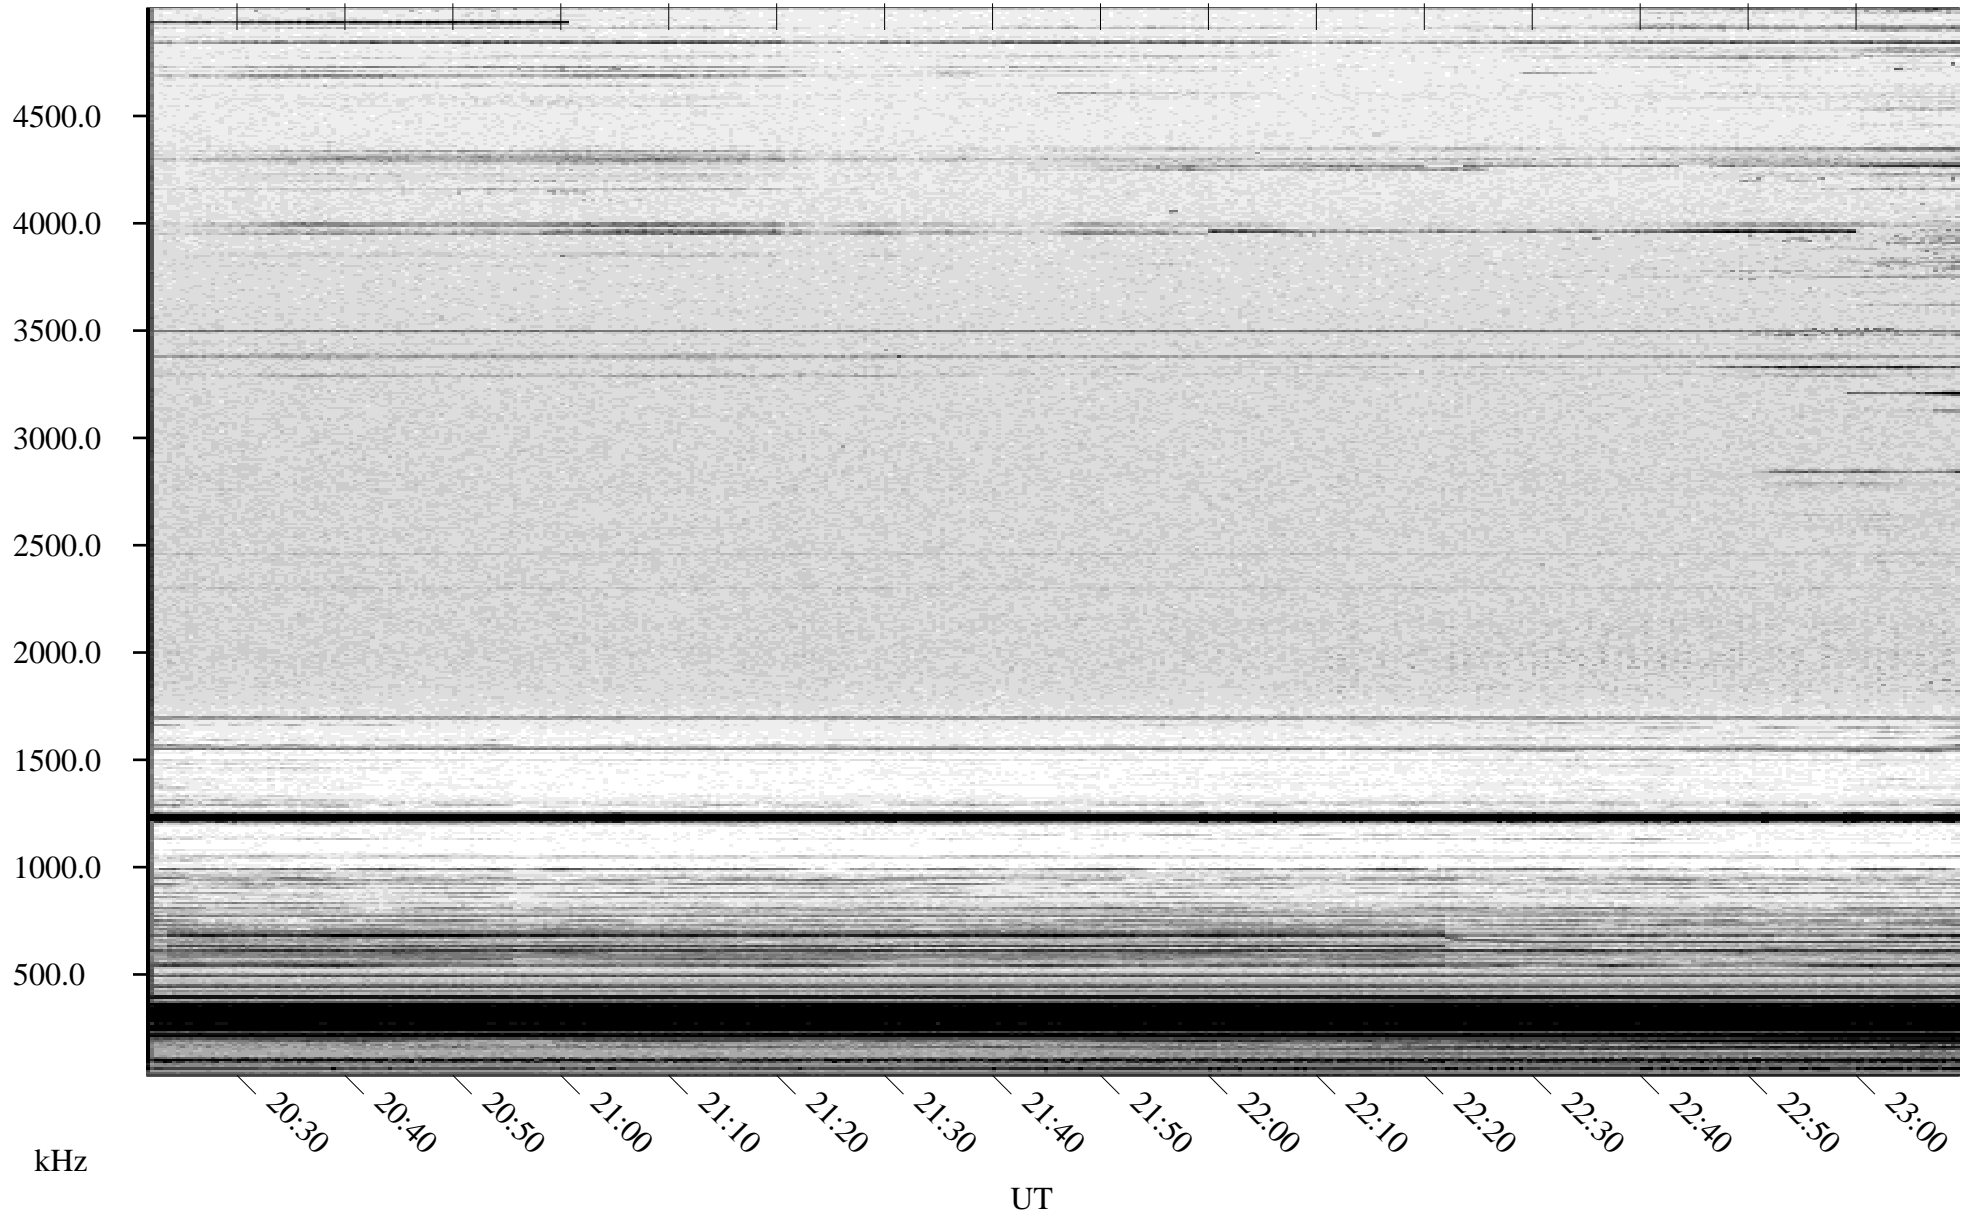

01/30/2005 Churchill, Manitoba

Linear Scale Black = 161 White = 15

ch05030l.r01m max_12

Page 1

01/30/2005 Churchill, Manitoba

Linear Scale Black = 161 White = 15

ch05030l.r01m max_12

Page 2

01/31/2005 Churchill, Manitoba

Linear Scale Black = 161 White = 15

ch05030l.r01m max_12

01/31/2005 Churchill, Manitoba

Linear Scale Black = 161 White = 15

ch05030l.r01m max_12

Page 4

01/31/2005 Churchill, Manitoba

Linear Scale Black = 161 White = 15

ch05030l.r01m max_12

Page 5

01/31/2005 Churchill, Manitoba

Linear Scale Black = 161 White = 15

ch05030l.r01m max_12

Page 6

01/31/2005 Churchill, Manitoba

Linear Scale Black = 161 White = 15

ch05030l.r01m max_12

Page 7

01/31/2005 Churchill, Manitoba

Linear Scale Black = 161 White = 15

ch05030l.r01m max_12

Page 8