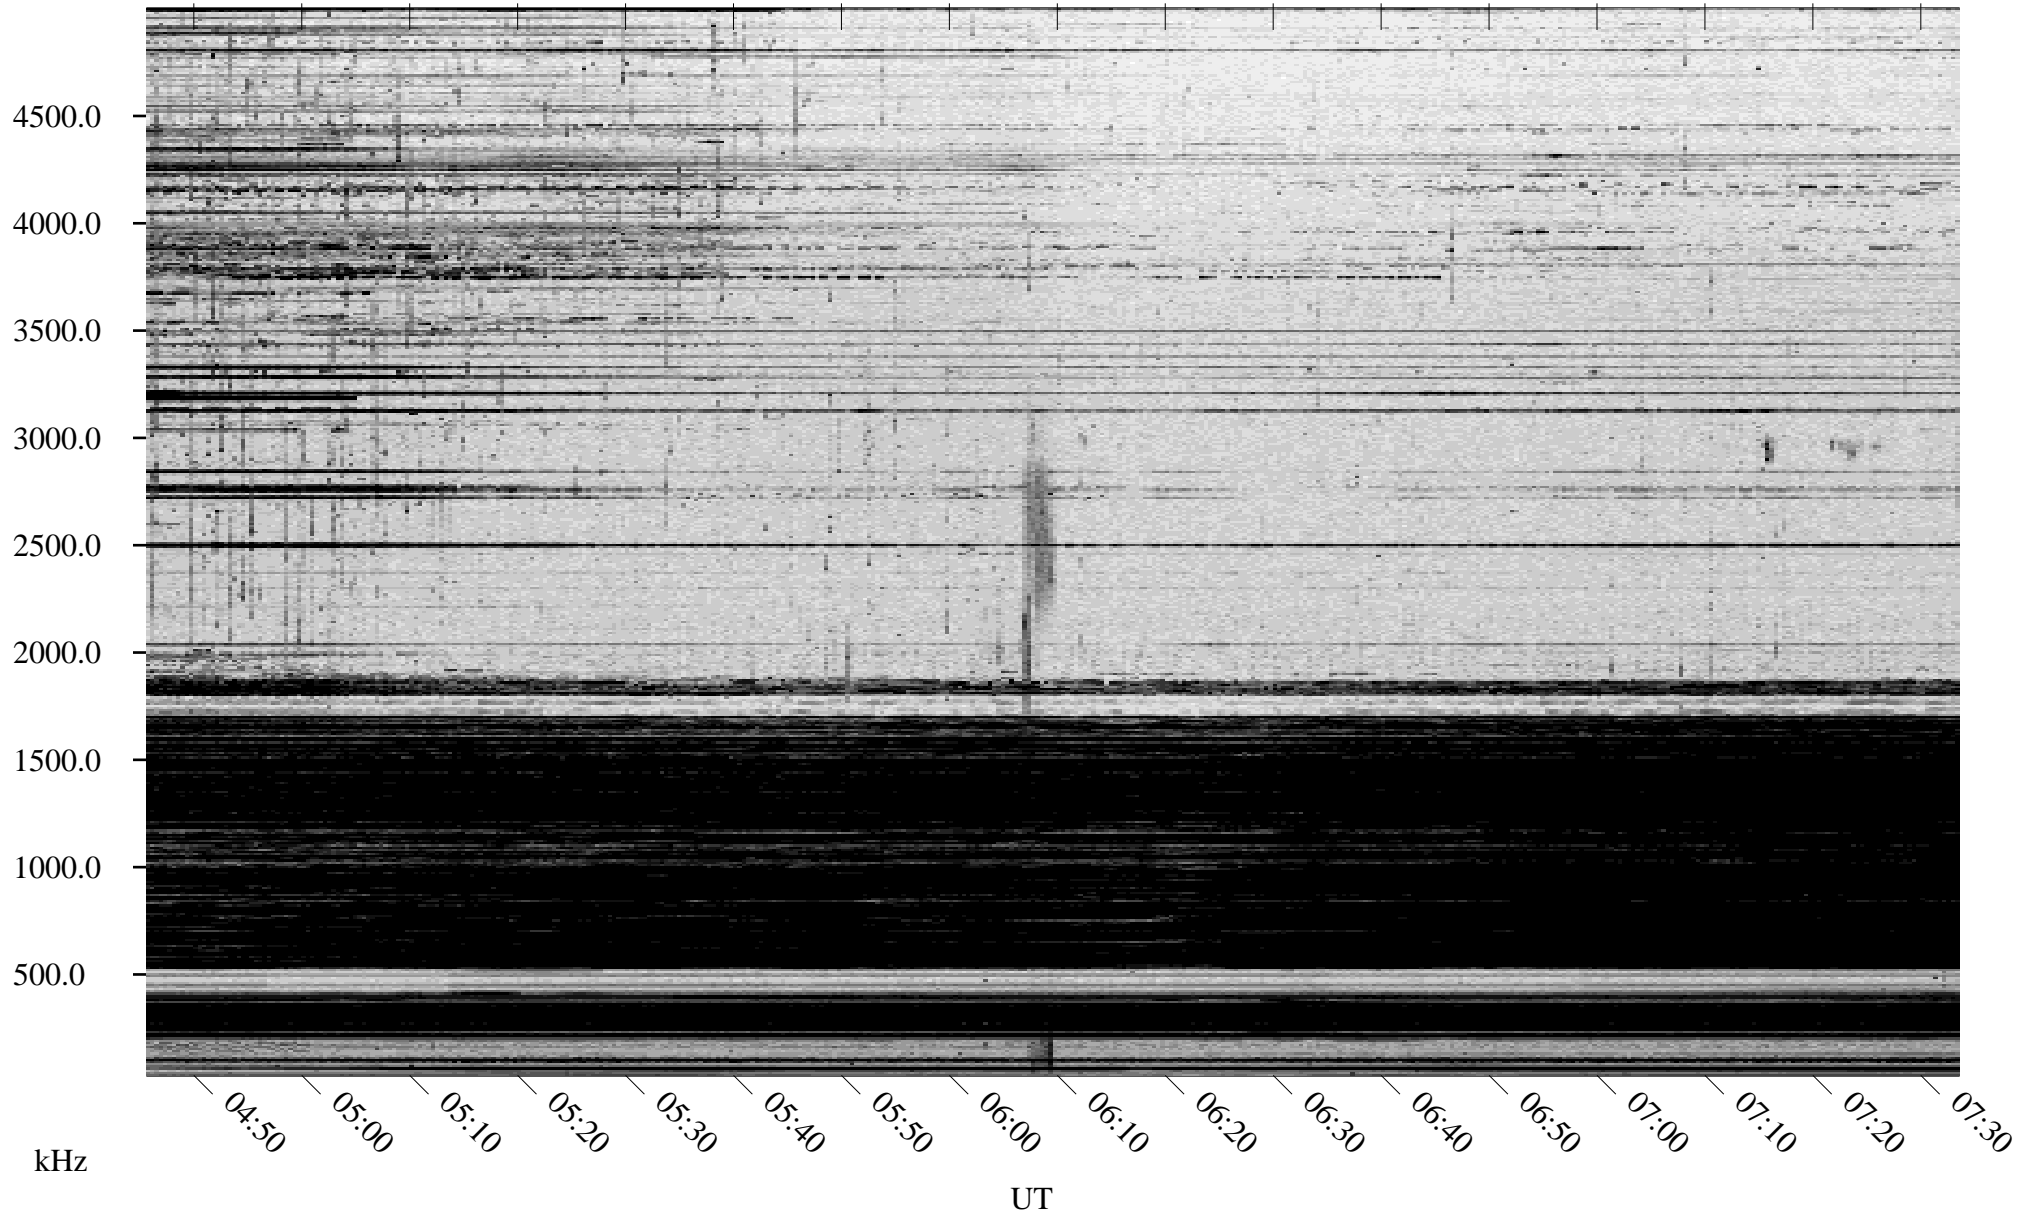

01/30/2005 Churchill, Manitoba

Linear Scale Black = 161 White = 15

ch05030l.r01m max_12

Page 1

01/30/2005 Churchill, Manitoba

Linear Scale Black = 161 White = 15

ch05030l.r01m max_12

Page 2

01/31/2005 Churchill, Manitoba

Linear Scale Black = 161 White = 15

ch05030l.r01m max_12

01/31/2005 Churchill, Manitoba

Linear Scale Black = 161 White = 15

ch05030l.r01m max_12

Page 4

01/31/2005 Churchill, Manitoba

Linear Scale Black = 161 White = 15

ch05030l.r01m max_12

Page 5

01/31/2005 Churchill, Manitoba

Linear Scale Black = 161 White = 15

ch05030l.r01m max_12

Page 6

01/31/2005 Churchill, Manitoba

Linear Scale Black = 161 White = 15

ch05030l.r01m max_12

Page 7

01/31/2005 Churchill, Manitoba

Linear Scale Black = 161 White = 15

ch05030l.r01m max_12

Page 8