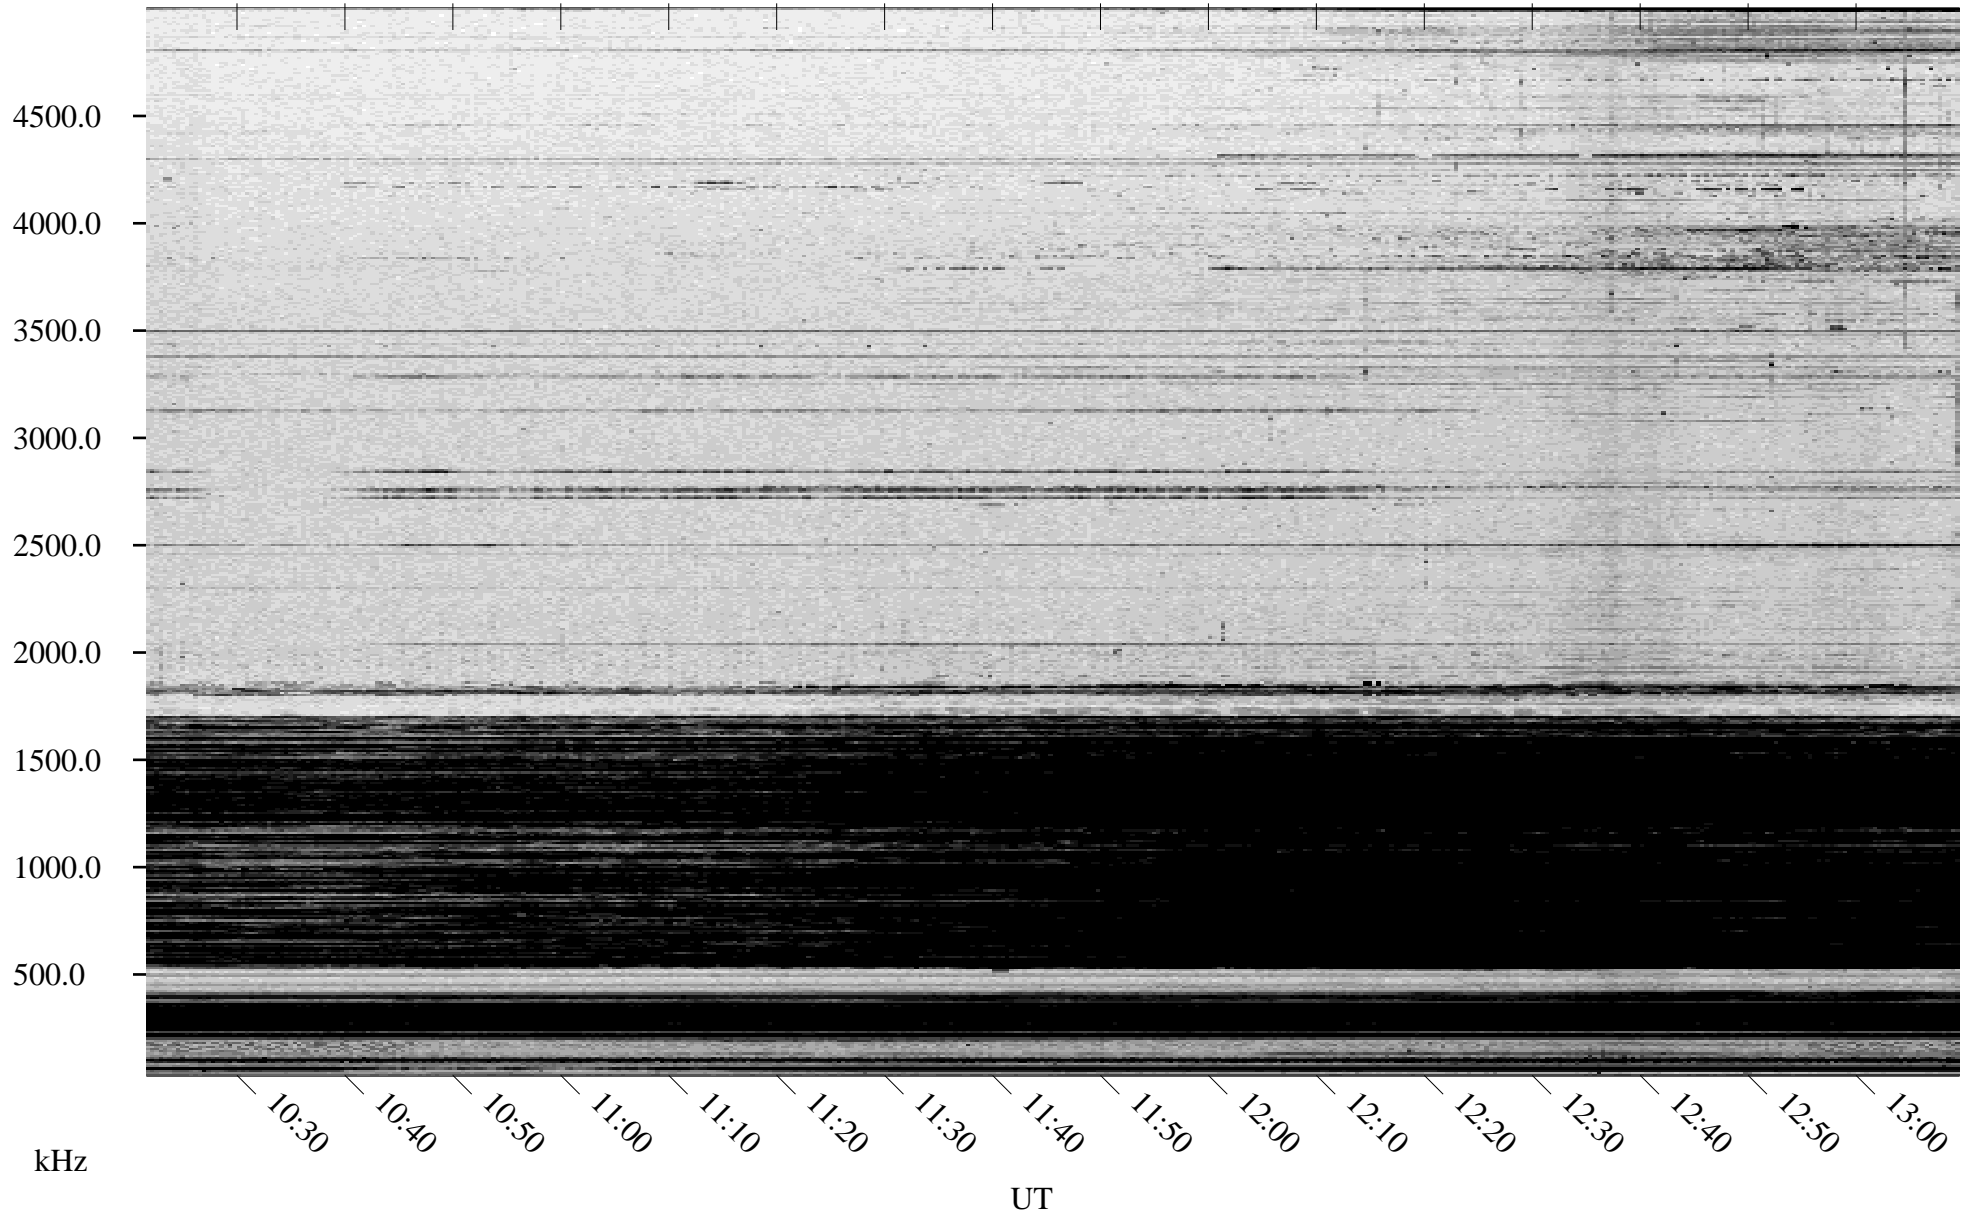

01/30/2005 Churchill, Manitoba

Linear Scale Black = 161 White = 15

ch05030l.r01m max_12

Page 1

01/30/2005 Churchill, Manitoba

Linear Scale Black = 161 White = 15

ch05030l.r01m max_12

Page 2

01/31/2005 Churchill, Manitoba

Linear Scale Black = 161 White = 15

ch05030l.r01m max_12

01/31/2005 Churchill, Manitoba

Linear Scale Black = 161 White = 15

ch05030l.r01m max_12

Page 4

01/31/2005 Churchill, Manitoba

Linear Scale Black = 161 White = 15

ch05030l.r01m max_12

Page 5

01/31/2005 Churchill, Manitoba

Linear Scale Black = 161 White = 15

ch05030l.r01m max_12

Page 6

01/31/2005 Churchill, Manitoba

Linear Scale Black = 161 White = 15

ch05030l.r01m max_12

Page 7

01/31/2005 Churchill, Manitoba

Linear Scale Black = 161 White = 15

ch05030l.r01m max_12

Page 8