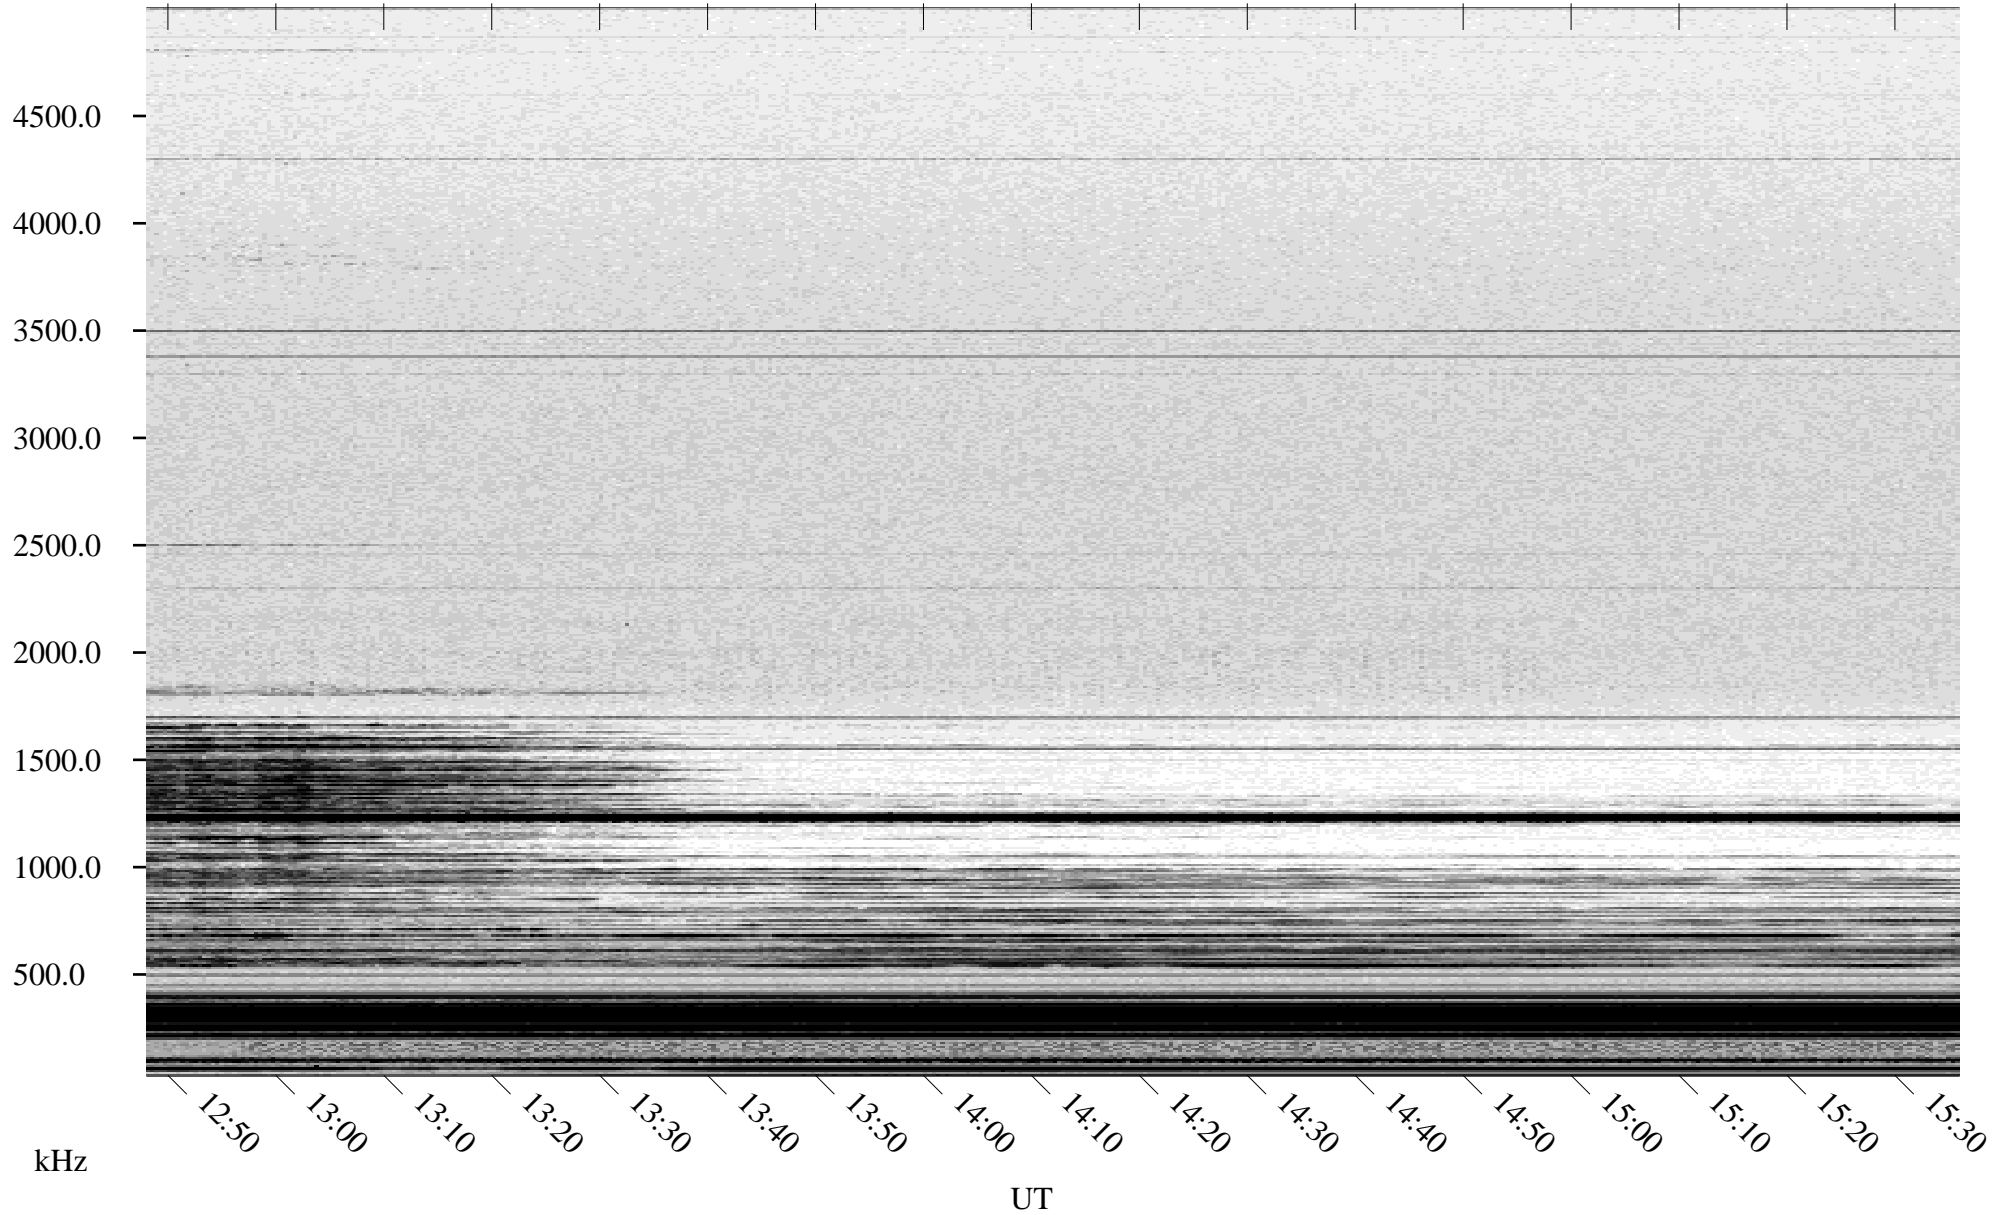

# 02/01/2005 Churchill, Manitoba

Linear Scale    Black = 161    White = 15

ch050311.r00m max\_12

Page 4

# 02/01/2005 Churchill, Manitoba

Linear Scale    Black = 161    White = 15

ch050311.r00m max\_12

Page 5

# 02/01/2005 Churchill, Manitoba

Linear Scale    Black = 161    White = 15

ch050311.r00m max\_12

Page 6

# 02/01/2005 Churchill, Manitoba

Linear Scale    Black = 161    White = 15

ch050311.r00m max\_12

Page 7

02/01/2005 Churchill, Manitoba

Linear Scale Black = 161 White = 15

ch050311.r00m max\_12

Page 8