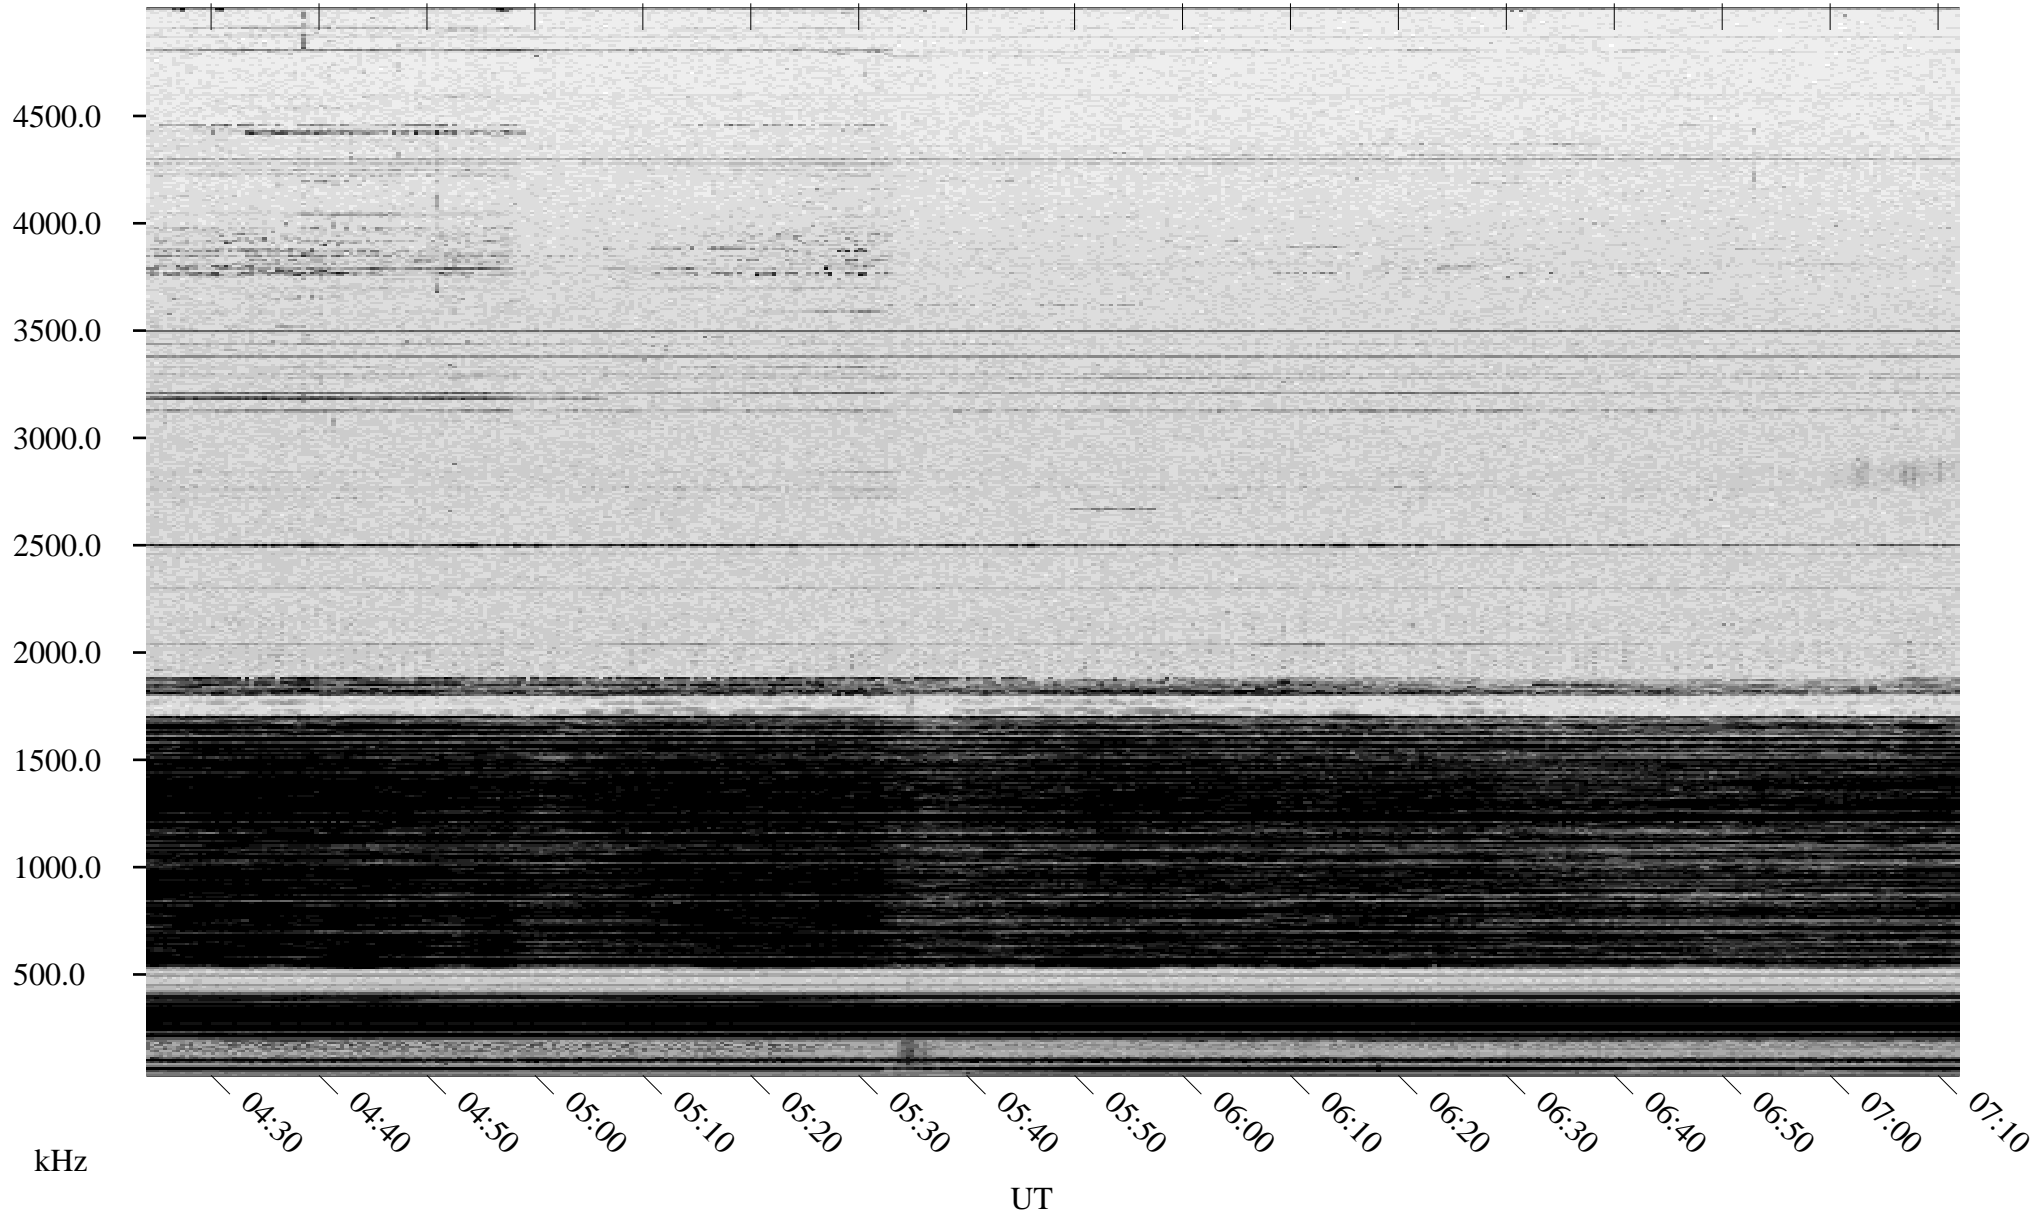

# 01/31/2005 Churchill, Manitoba

Linear Scale    Black = 161    White = 15

ch050311.r00m max\_12

Page 1

# 01/31/2005 Churchill, Manitoba

Linear Scale    Black = 161    White = 15

ch050311.r00m max\_12

Page 2

# 02/01/2005 Churchill, Manitoba

Linear Scale    Black = 161    White = 15

ch050311.r00m max\_12

Page 3

# 02/01/2005 Churchill, Manitoba

Linear Scale    Black = 161    White = 15

ch050311.r00m max\_12

Page 4