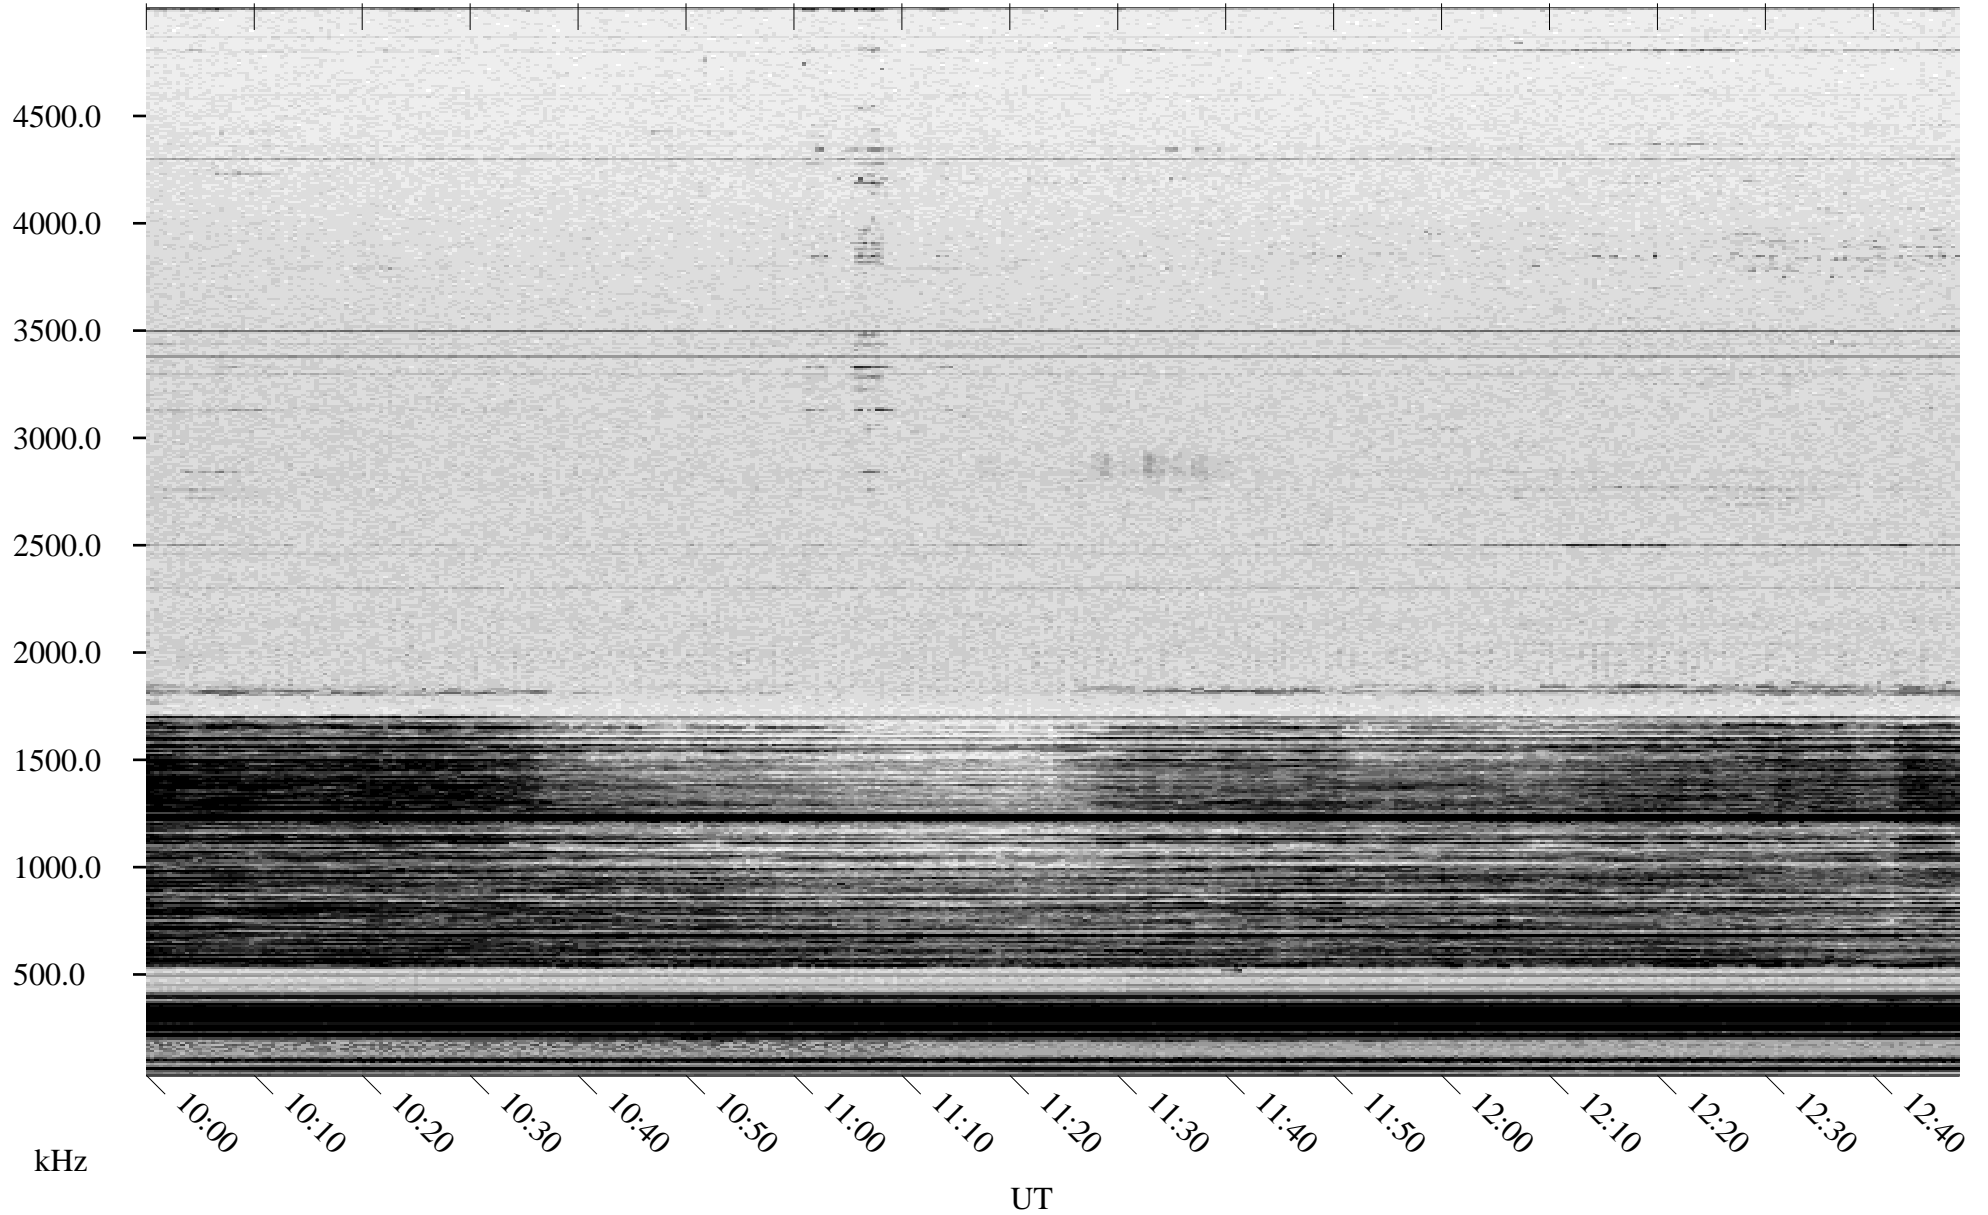

# 02/01/2005 Churchill, Manitoba

Linear Scale    Black = 161    White = 15

ch050311.r00m max\_12

Page 4

# 02/01/2005 Churchill, Manitoba

Linear Scale    Black = 161    White = 15

ch050311.r00m max\_12

Page 5

# 02/01/2005 Churchill, Manitoba

Linear Scale    Black = 161    White = 15

ch050311.r00m max\_12

Page 6

# 02/01/2005 Churchill, Manitoba

Linear Scale    Black = 161    White = 15

ch050311.r00m max\_12

Page 7

02/01/2005 Churchill, Manitoba

Linear Scale Black = 161 White = 15

ch050311.r00m max\_12

Page 8