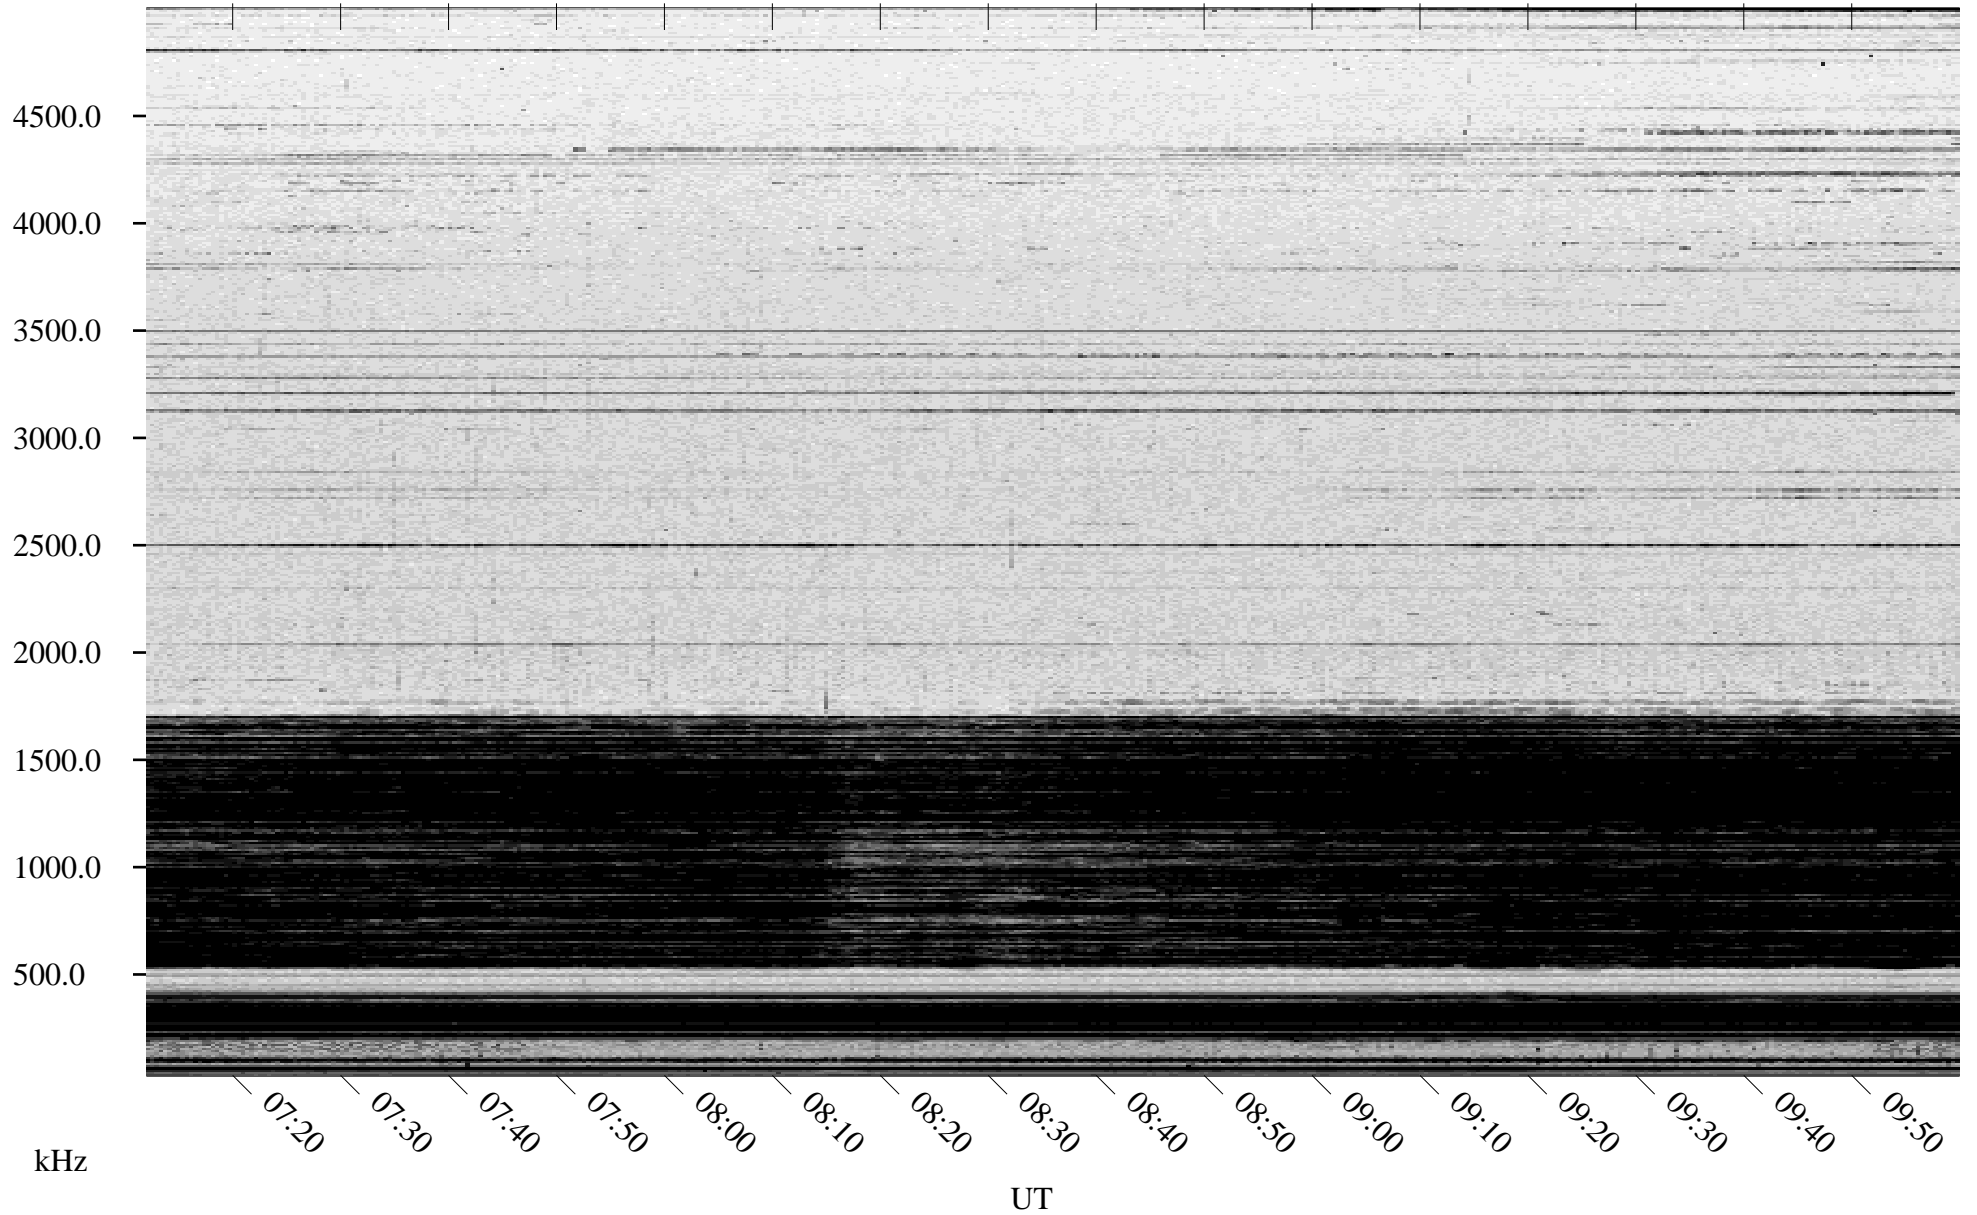

02/01/2005 Churchill, Manitoba

Linear Scale Black = 161 White = 15

ch05032l.r00m max_12

Page 1

02/01/2005 Churchill, Manitoba

Linear Scale Black = 161 White = 15

ch05032l.r00m max_12

Page 2

02/02/2005 Churchill, Manitoba

Linear Scale Black = 161 White = 15

ch05032l.r00m max_12

Page 3

02/02/2005 Churchill, Manitoba

Linear Scale Black = 161 White = 15

ch05032l.r00m max_12

Page 4

02/02/2005 Churchill, Manitoba

Linear Scale Black = 161 White = 15

ch05032l.r00m max_12

02/02/2005 Churchill, Manitoba

Linear Scale Black = 161 White = 15

ch05032l.r00m max_12

Page 6

02/02/2005 Churchill, Manitoba

Linear Scale

Black = 161

White = 15

ch05032l.r00m max_12

Page 7

02/02/2005 Churchill, Manitoba

Linear Scale Black = 161 White = 15

ch05032l.r00m max_12