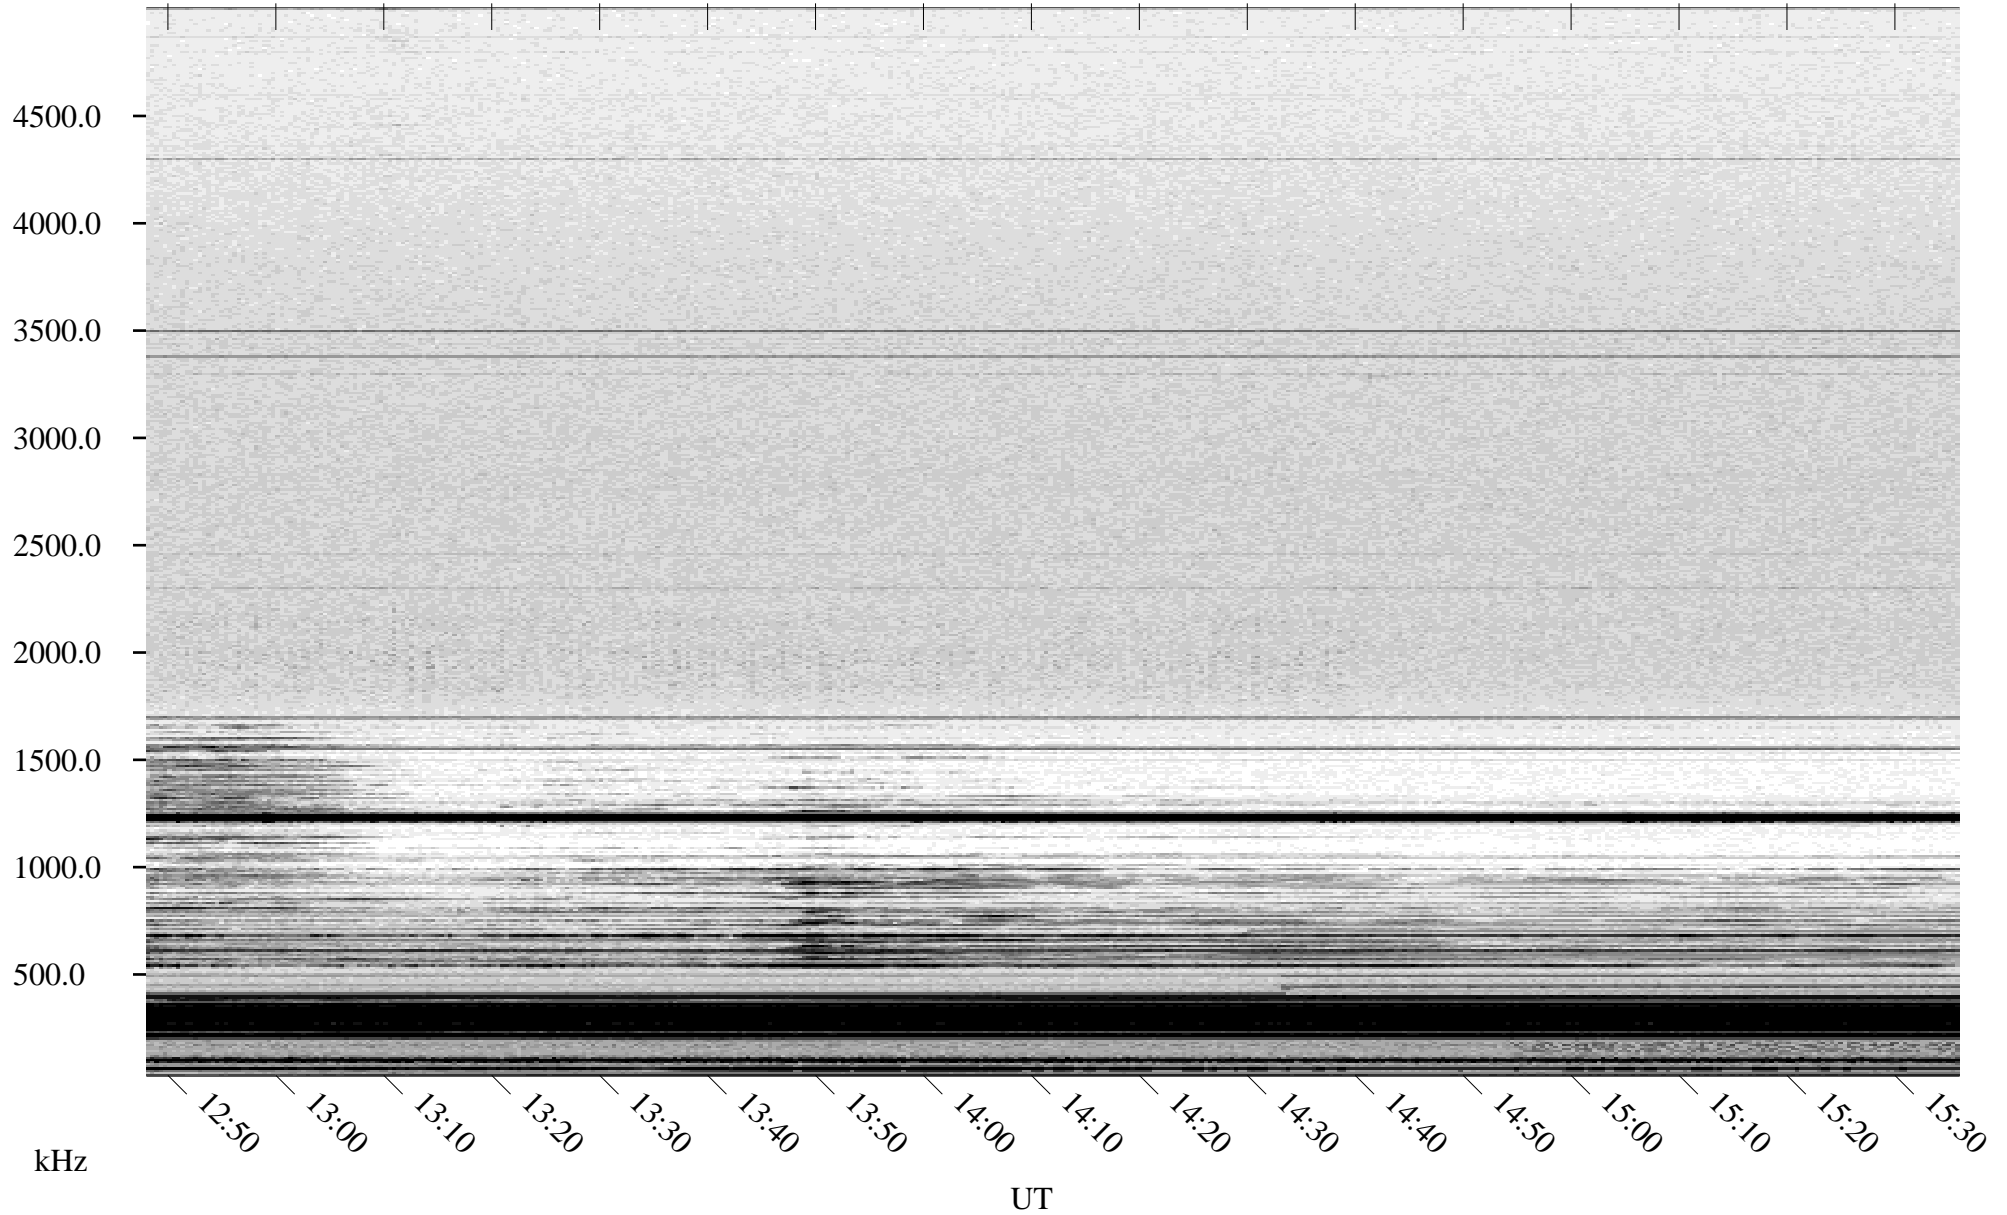

02/01/2005 Churchill, Manitoba

Linear Scale Black = 161 White = 15

ch05032l.r00m max_12

Page 1

02/01/2005 Churchill, Manitoba

Linear Scale Black = 161 White = 15

ch05032l.r00m max_12

Page 2

02/02/2005 Churchill, Manitoba

Linear Scale Black = 161 White = 15

ch05032l.r00m max_12

Page 3

02/02/2005 Churchill, Manitoba

Linear Scale Black = 161 White = 15

ch05032l.r00m max_12

Page 4

02/02/2005 Churchill, Manitoba

Linear Scale Black = 161 White = 15

ch05032l.r00m max_12

02/02/2005 Churchill, Manitoba

Linear Scale Black = 161 White = 15

ch05032l.r00m max_12

Page 6

02/02/2005 Churchill, Manitoba

Linear Scale

Black = 161

White = 15

ch05032l.r00m max_12

Page 7

02/02/2005 Churchill, Manitoba

Linear Scale Black = 161 White = 15

ch05032l.r00m max_12