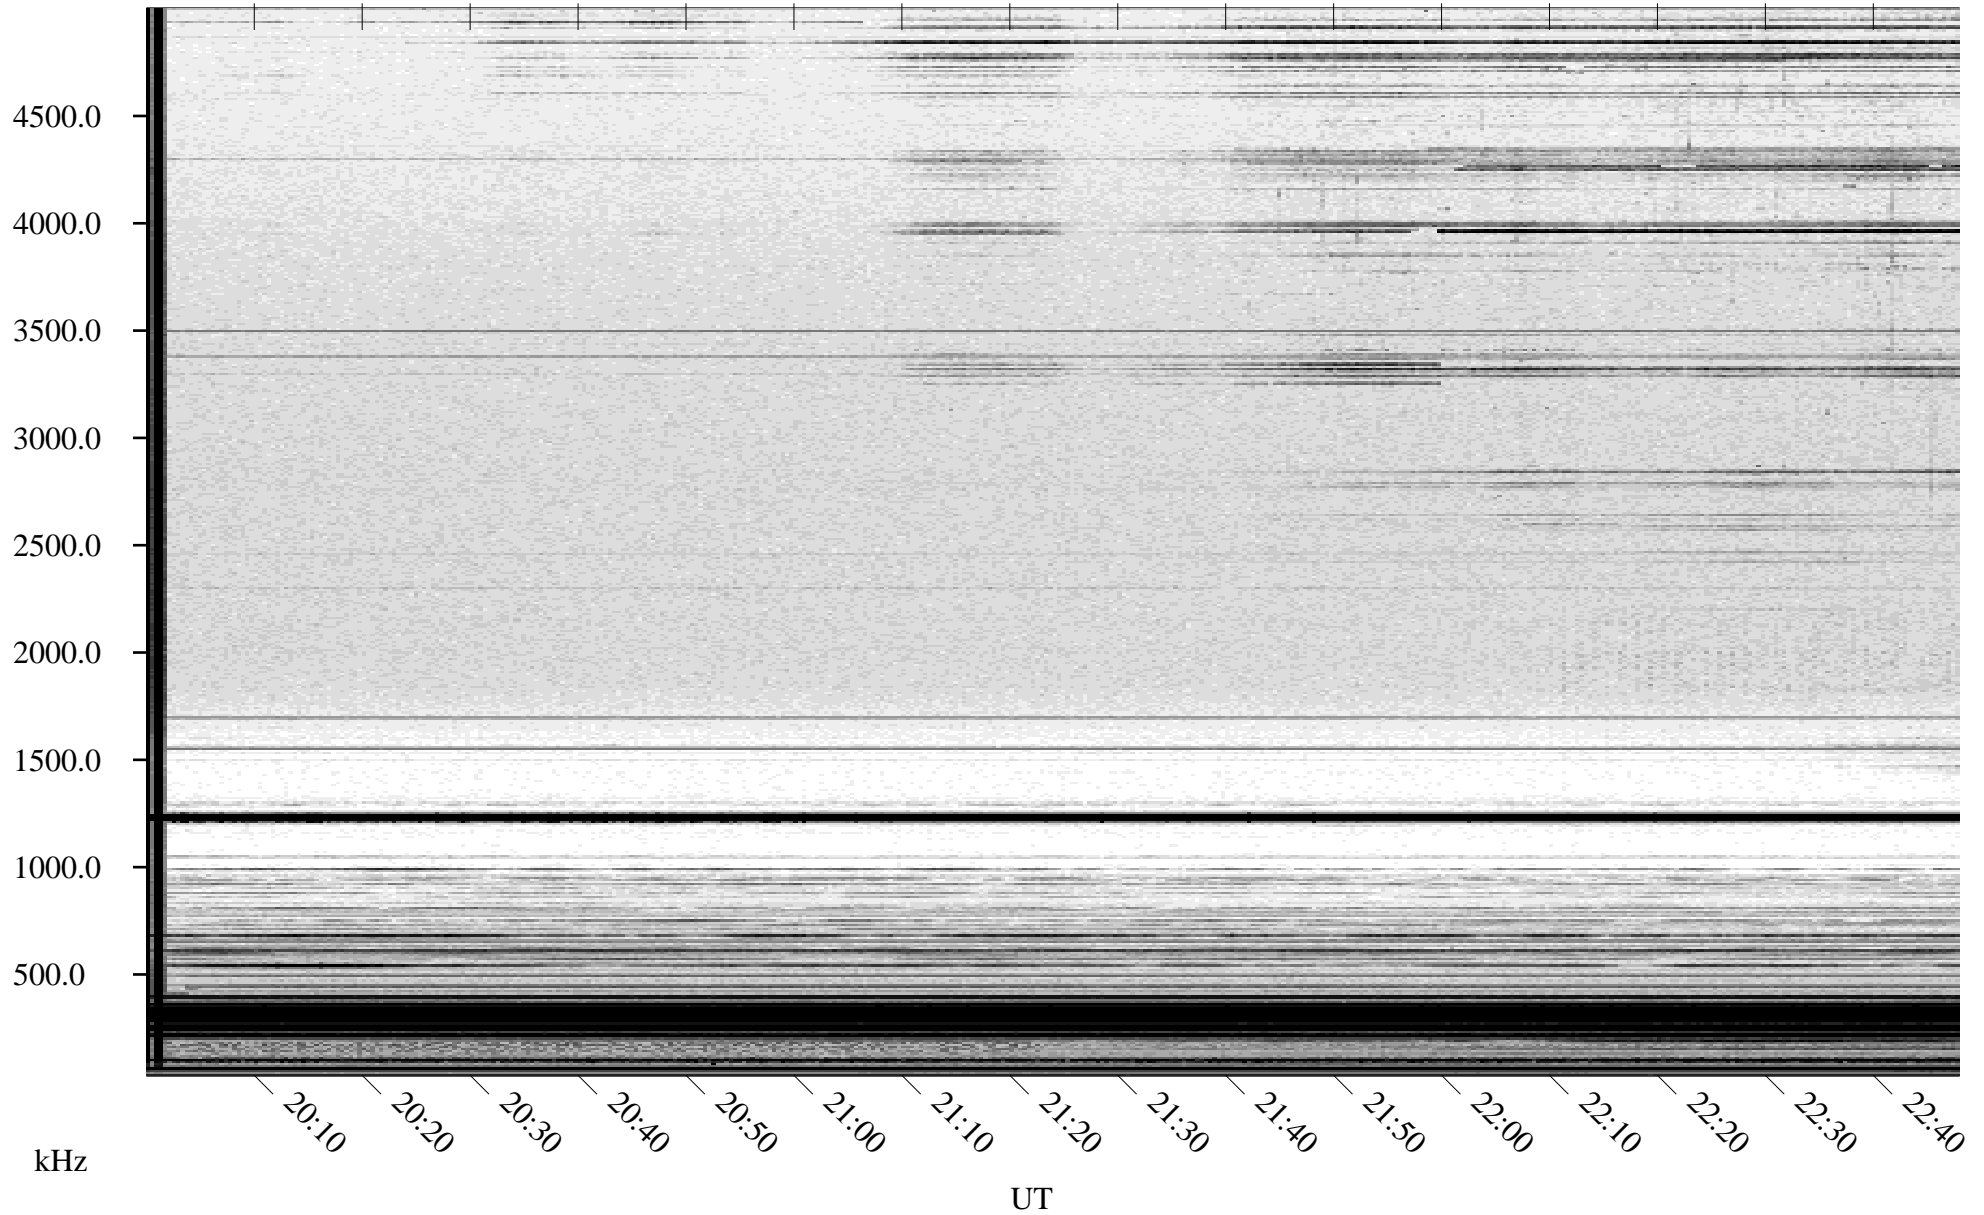

02/01/2005 Churchill, Manitoba

Linear Scale Black = 161 White = 15

ch05032l.r00m max_12

Page 1

02/01/2005 Churchill, Manitoba

Linear Scale Black = 161 White = 15

ch05032l.r00m max_12

Page 2

02/02/2005 Churchill, Manitoba

Linear Scale Black = 161 White = 15

ch05032l.r00m max_12

Page 3

02/02/2005 Churchill, Manitoba

Linear Scale Black = 161 White = 15

ch05032l.r00m max_12

Page 4

02/02/2005 Churchill, Manitoba

Linear Scale Black = 161 White = 15

ch05032l.r00m max_12

02/02/2005 Churchill, Manitoba

Linear Scale Black = 161 White = 15

ch05032l.r00m max_12

Page 6

02/02/2005 Churchill, Manitoba

Linear Scale

Black = 161

White = 15

ch05032l.r00m max_12

Page 7

02/02/2005 Churchill, Manitoba

Linear Scale Black = 161 White = 15

ch05032l.r00m max_12