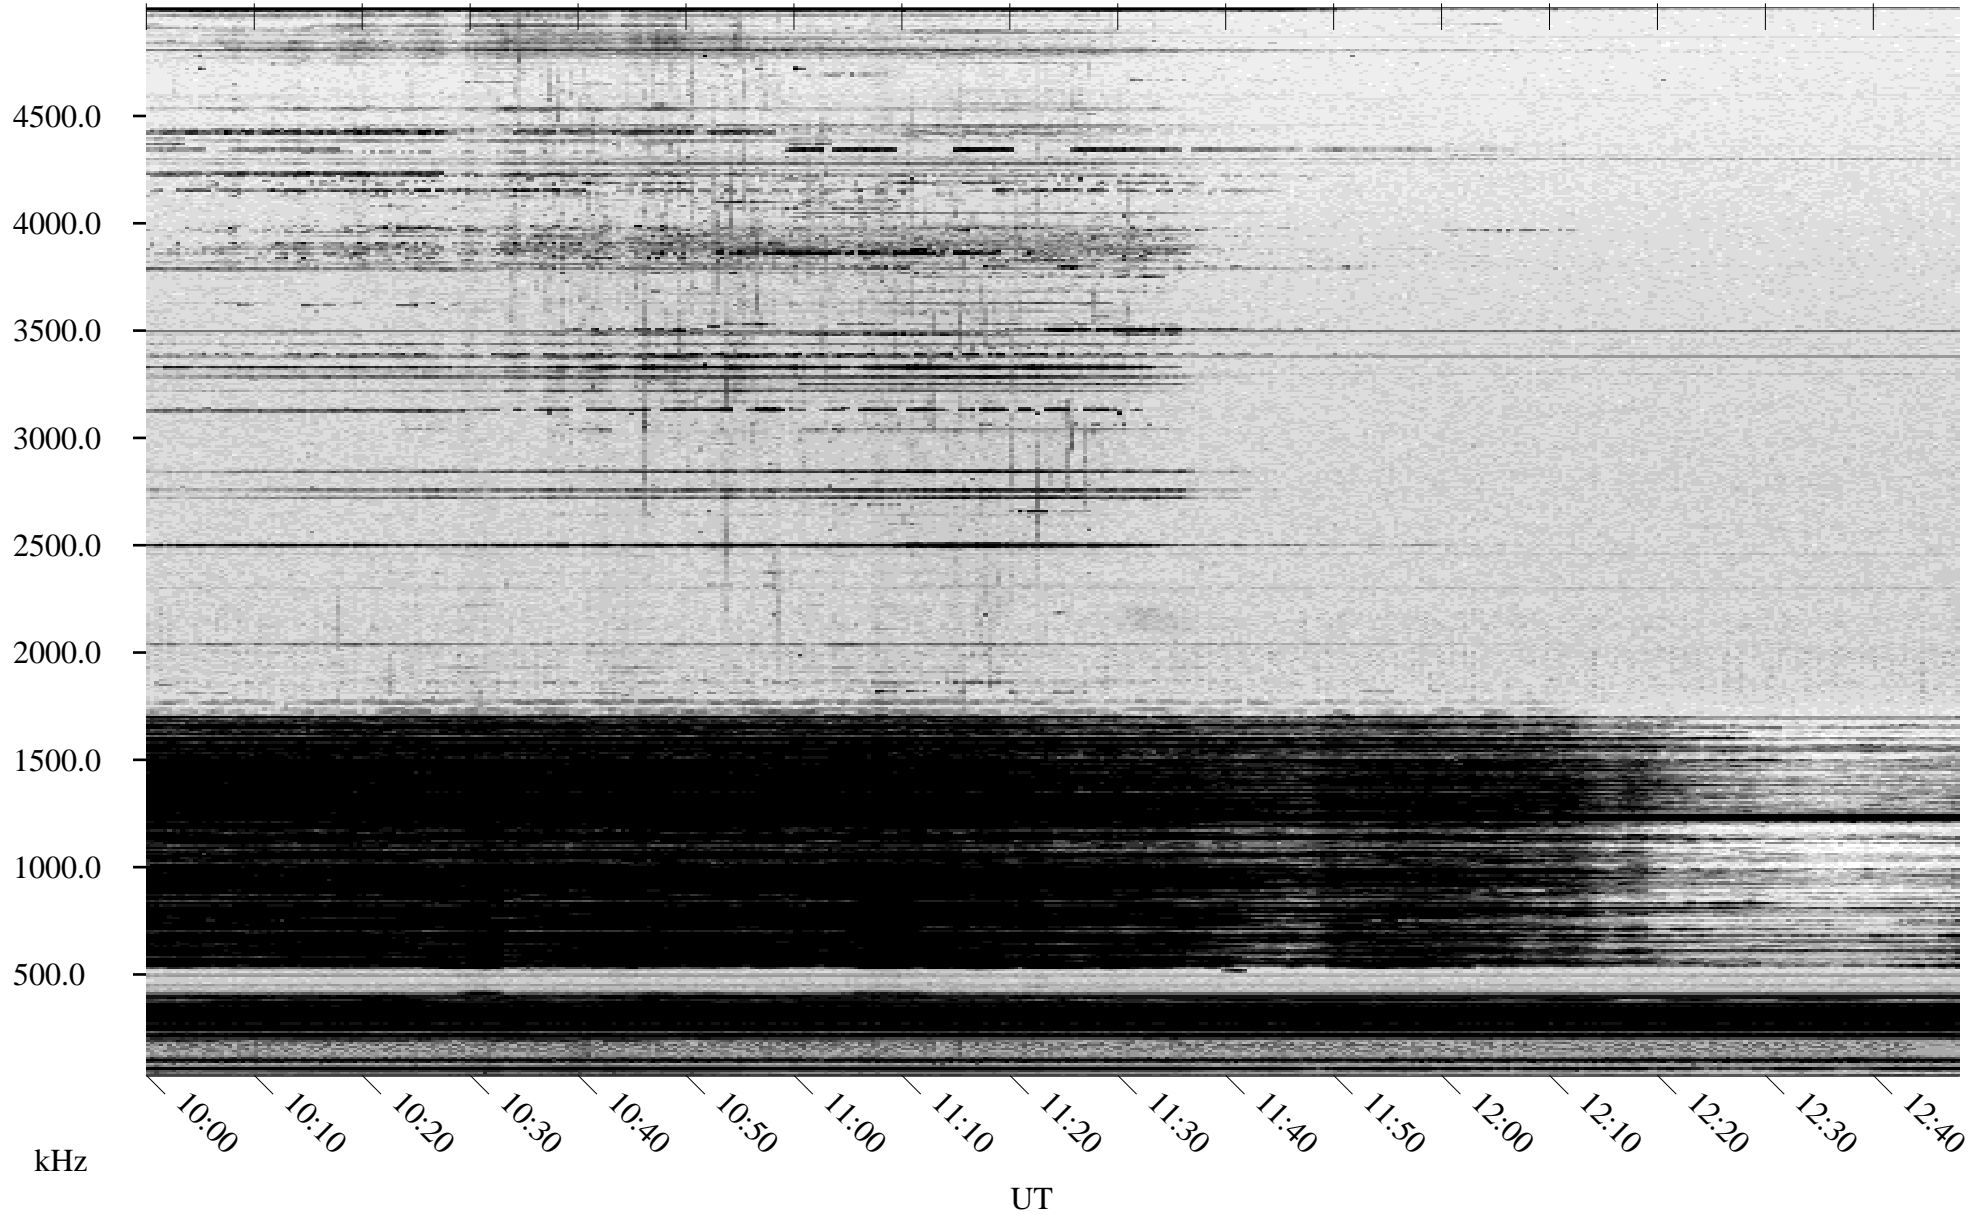

02/01/2005 Churchill, Manitoba

Linear Scale Black = 161 White = 15

ch05032l.r00m max_12

Page 1

02/01/2005 Churchill, Manitoba

Linear Scale Black = 161 White = 15

ch05032l.r00m max_12

Page 2

02/02/2005 Churchill, Manitoba

Linear Scale Black = 161 White = 15

ch05032l.r00m max_12

Page 3

02/02/2005 Churchill, Manitoba

Linear Scale Black = 161 White = 15

ch05032l.r00m max_12

Page 4

02/02/2005 Churchill, Manitoba

Linear Scale Black = 161 White = 15

ch05032l.r00m max_12

02/02/2005 Churchill, Manitoba

Linear Scale Black = 161 White = 15

ch05032l.r00m max_12

Page 6

02/02/2005 Churchill, Manitoba

Linear Scale

Black = 161

White = 15

ch05032l.r00m max_12

Page 7

02/02/2005 Churchill, Manitoba

Linear Scale Black = 161 White = 15

ch05032l.r00m max_12