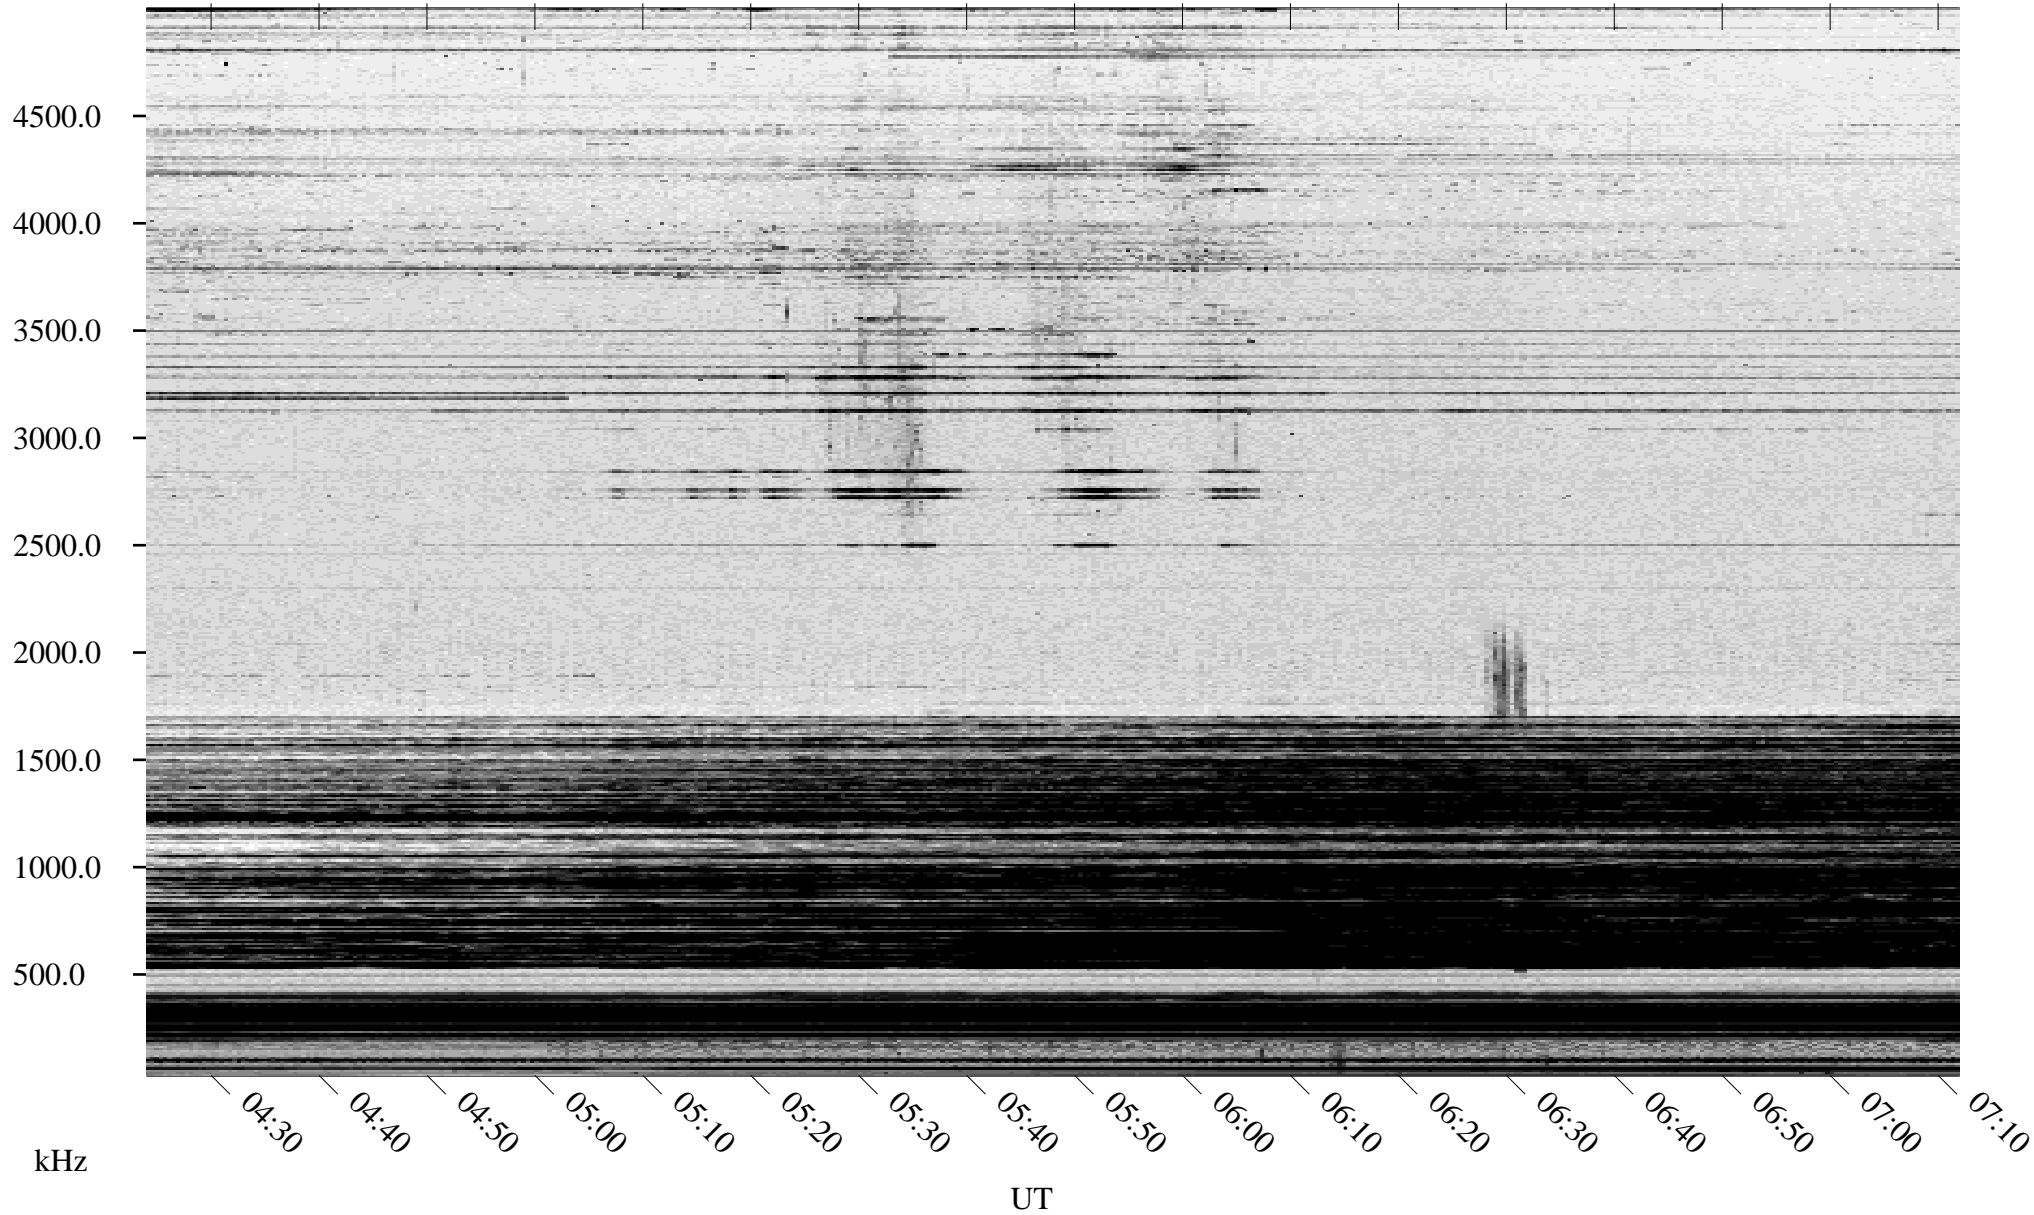

02/01/2005 Churchill, Manitoba

Linear Scale Black = 161 White = 15

ch05032l.r00m max_12

Page 1

02/01/2005 Churchill, Manitoba

Linear Scale Black = 161 White = 15

ch05032l.r00m max_12

Page 2

02/02/2005 Churchill, Manitoba

Linear Scale Black = 161 White = 15

ch05032l.r00m max_12

Page 3

02/02/2005 Churchill, Manitoba

Linear Scale Black = 161 White = 15

ch05032l.r00m max_12

Page 4

02/02/2005 Churchill, Manitoba

Linear Scale Black = 161 White = 15

ch05032l.r00m max_12

02/02/2005 Churchill, Manitoba

Linear Scale Black = 161 White = 15

ch05032l.r00m max_12

Page 6

02/02/2005 Churchill, Manitoba

Linear Scale

Black = 161

White = 15

ch05032l.r00m max_12

Page 7

02/02/2005 Churchill, Manitoba

Linear Scale Black = 161 White = 15

ch05032l.r00m max_12