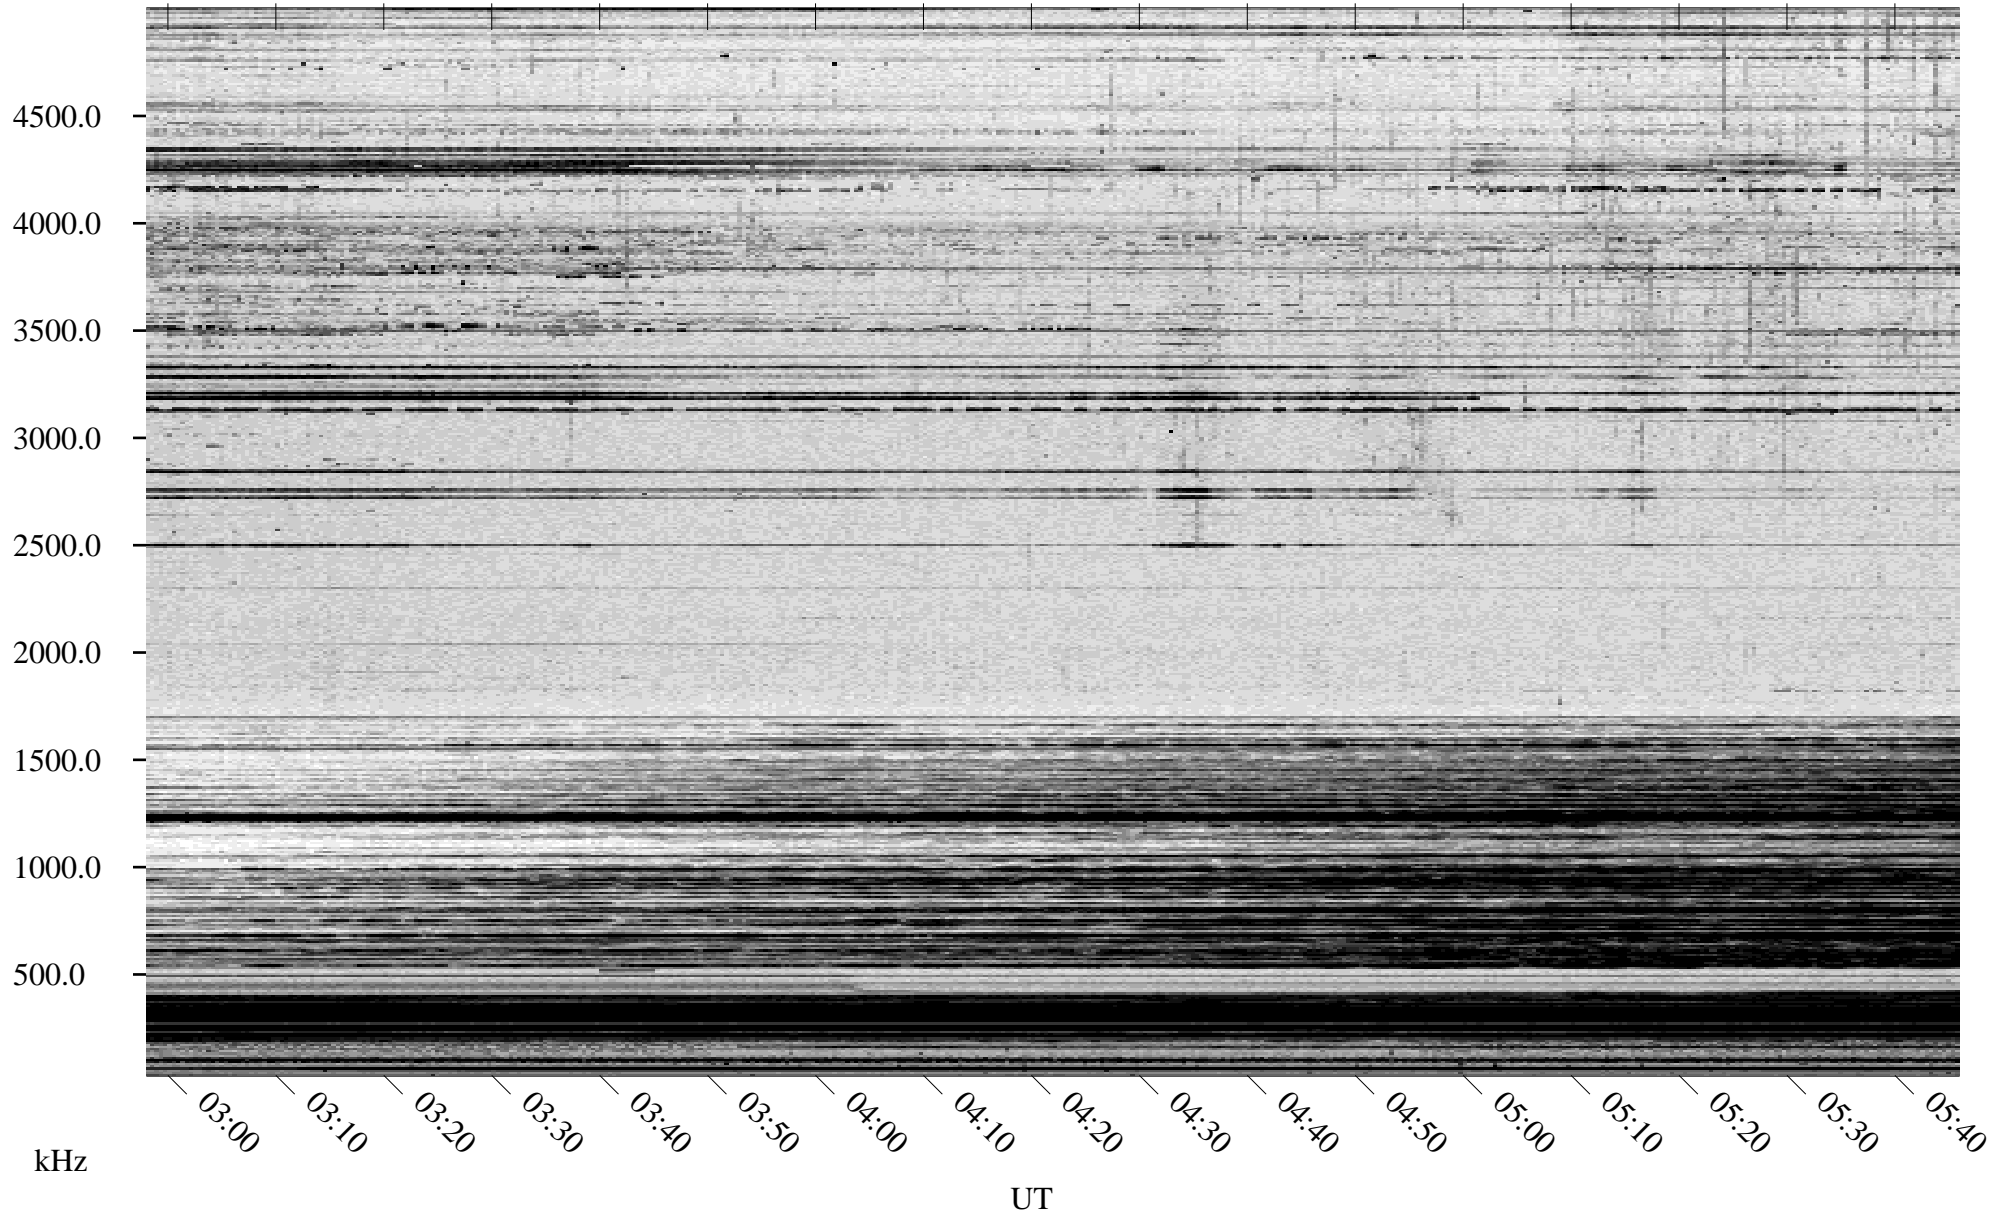

02/03/2005 Churchill, Manitoba

Linear Scale Black = 161 White = 15

ch05034l.r00m max_12

Page 1

02/03/2005 Churchill, Manitoba

Linear Scale Black = 161 White = 15

ch05034l.r00m max_12

Page 2

02/03/2005 Churchill, Manitoba

Linear Scale Black = 161 White = 15

ch05034l.r00m max_12

Page 3

02/03/2005 Churchill, Manitoba

Linear Scale Black = 161 White = 15

ch05034l.r00m max_12

Page 4

02/03/2005 Churchill, Manitoba

Linear Scale Black = 161 White = 15

ch05034l.r00m max_12

Page 5

02/03/2005 Churchill, Manitoba

Linear Scale Black = 161 White = 15

ch05034l.r00m max_12

Page 6