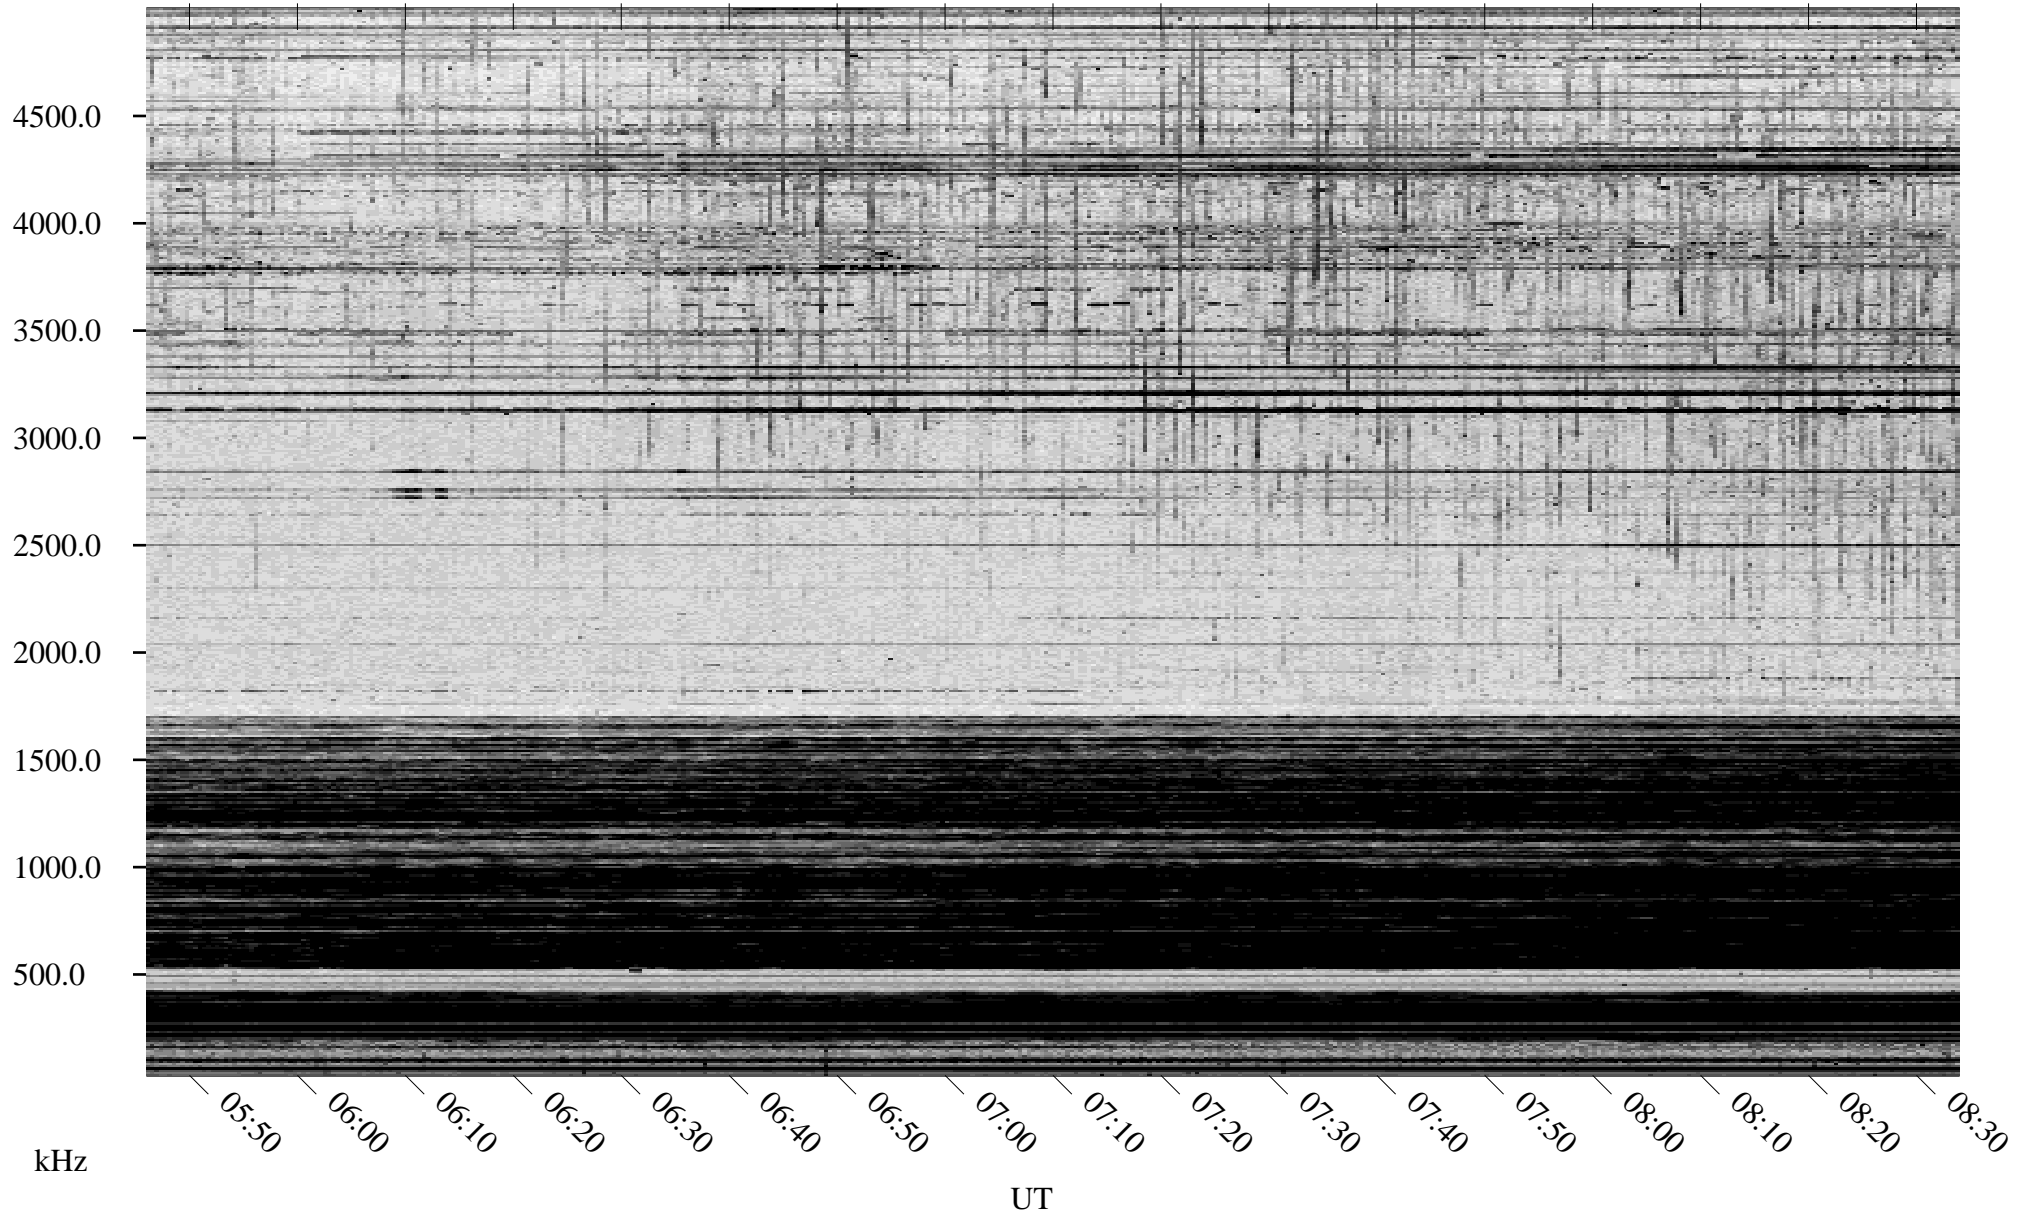

02/03/2005 Churchill, Manitoba

Linear Scale Black = 161 White = 15

ch05034l.r00m max_12

Page 1

02/03/2005 Churchill, Manitoba

Linear Scale Black = 161 White = 15

ch05034l.r00m max_12

Page 2

02/03/2005 Churchill, Manitoba

Linear Scale Black = 161 White = 15

ch05034l.r00m max_12

Page 3

02/03/2005 Churchill, Manitoba

Linear Scale Black = 161 White = 15

ch05034l.r00m max_12

Page 4

02/03/2005 Churchill, Manitoba

Linear Scale Black = 161 White = 15

ch05034l.r00m max_12

Page 5

02/03/2005 Churchill, Manitoba

Linear Scale Black = 161 White = 15

ch05034l.r00m max_12

Page 6