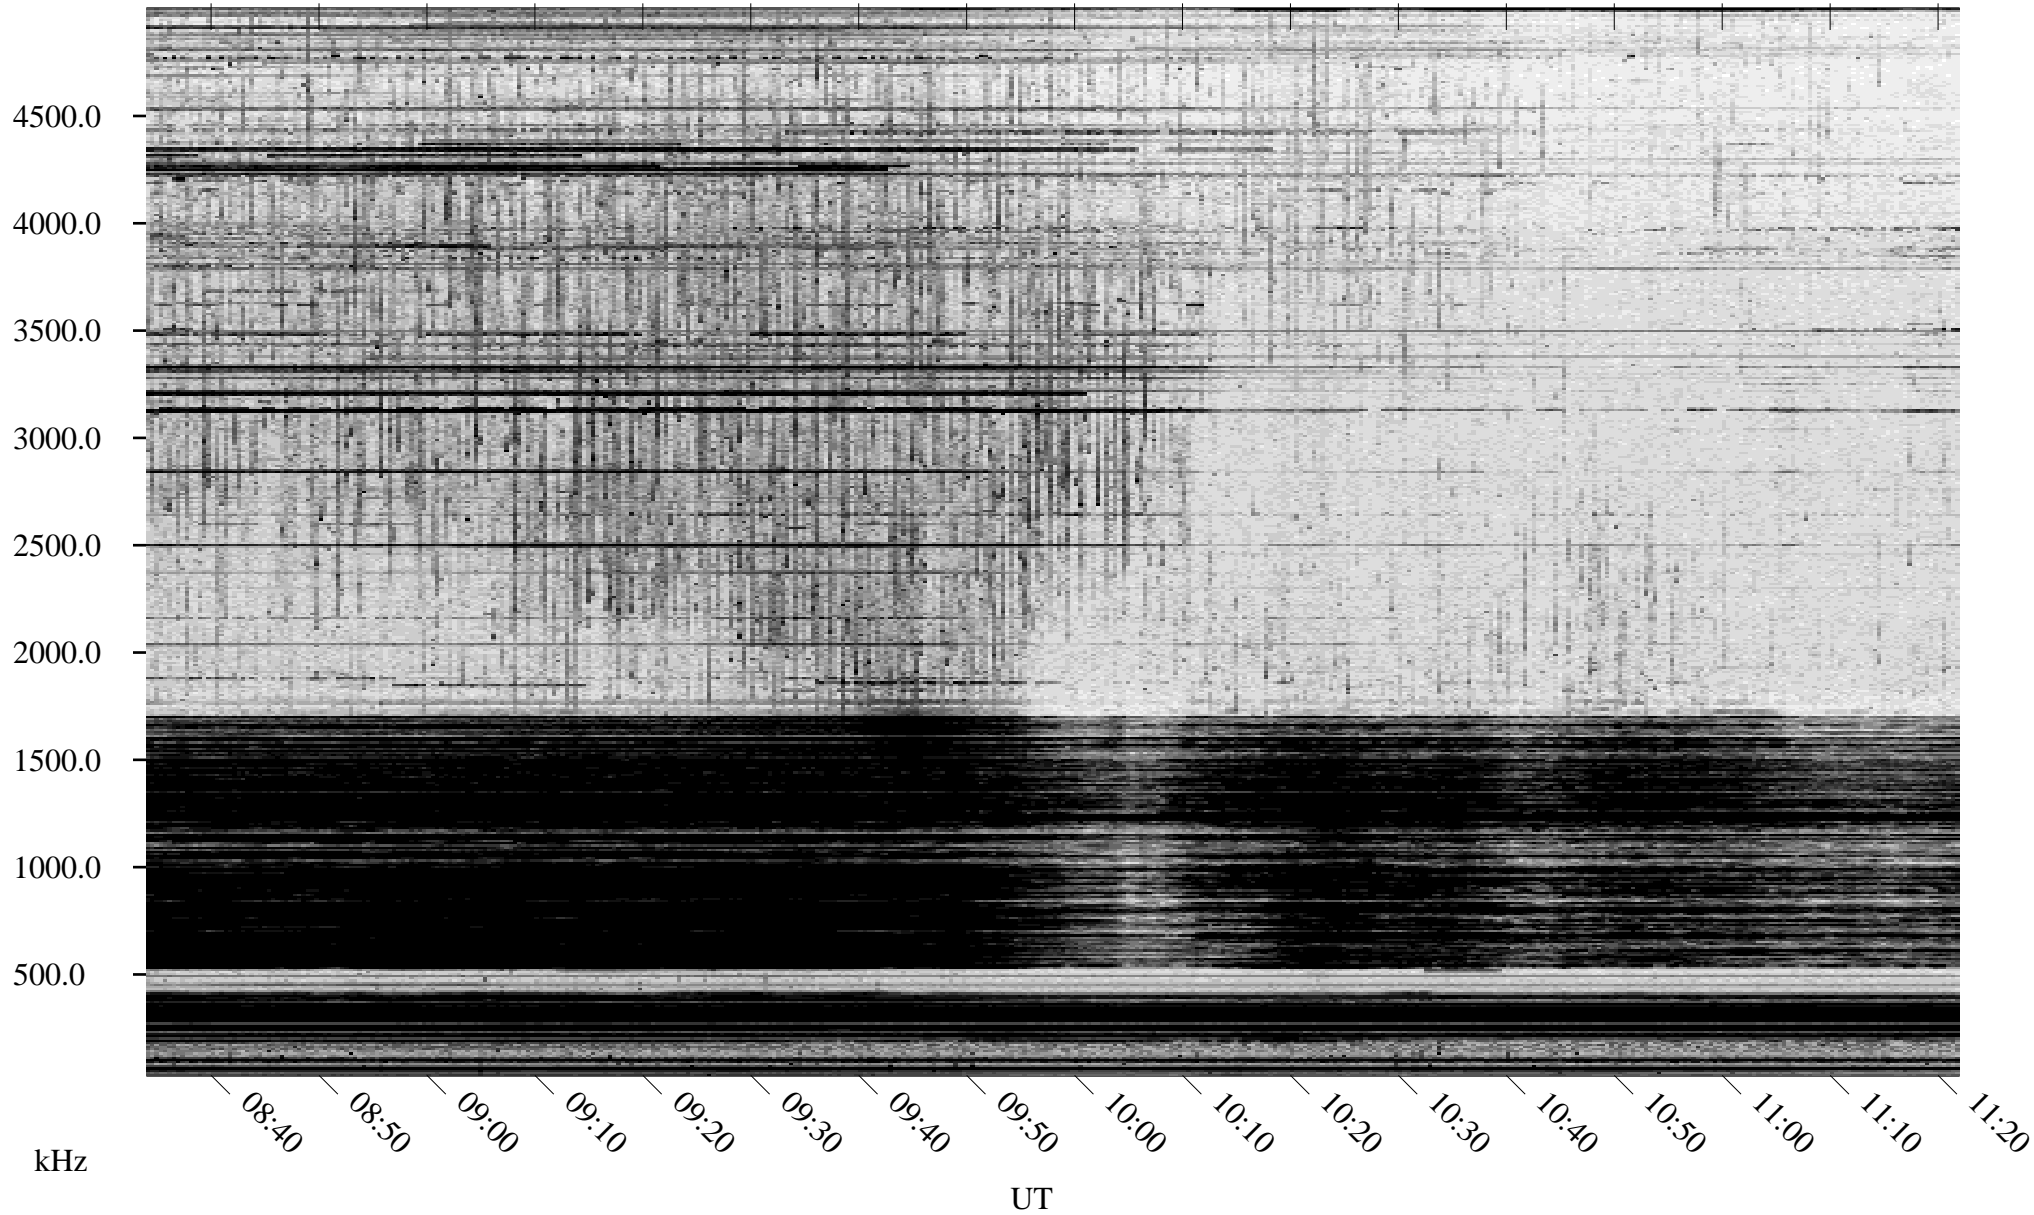

02/03/2005 Churchill, Manitoba

Linear Scale Black = 161 White = 15

ch05034l.r00m max_12

Page 1

02/03/2005 Churchill, Manitoba

Linear Scale Black = 161 White = 15

ch05034l.r00m max_12

Page 2

02/03/2005 Churchill, Manitoba

Linear Scale Black = 161 White = 15

ch05034l.r00m max_12

Page 3

02/03/2005 Churchill, Manitoba

Linear Scale Black = 161 White = 15

ch05034l.r00m max_12

Page 4

02/03/2005 Churchill, Manitoba

Linear Scale Black = 161 White = 15

ch05034l.r00m max_12

Page 5

02/03/2005 Churchill, Manitoba

Linear Scale Black = 161 White = 15

ch05034l.r00m max_12

Page 6