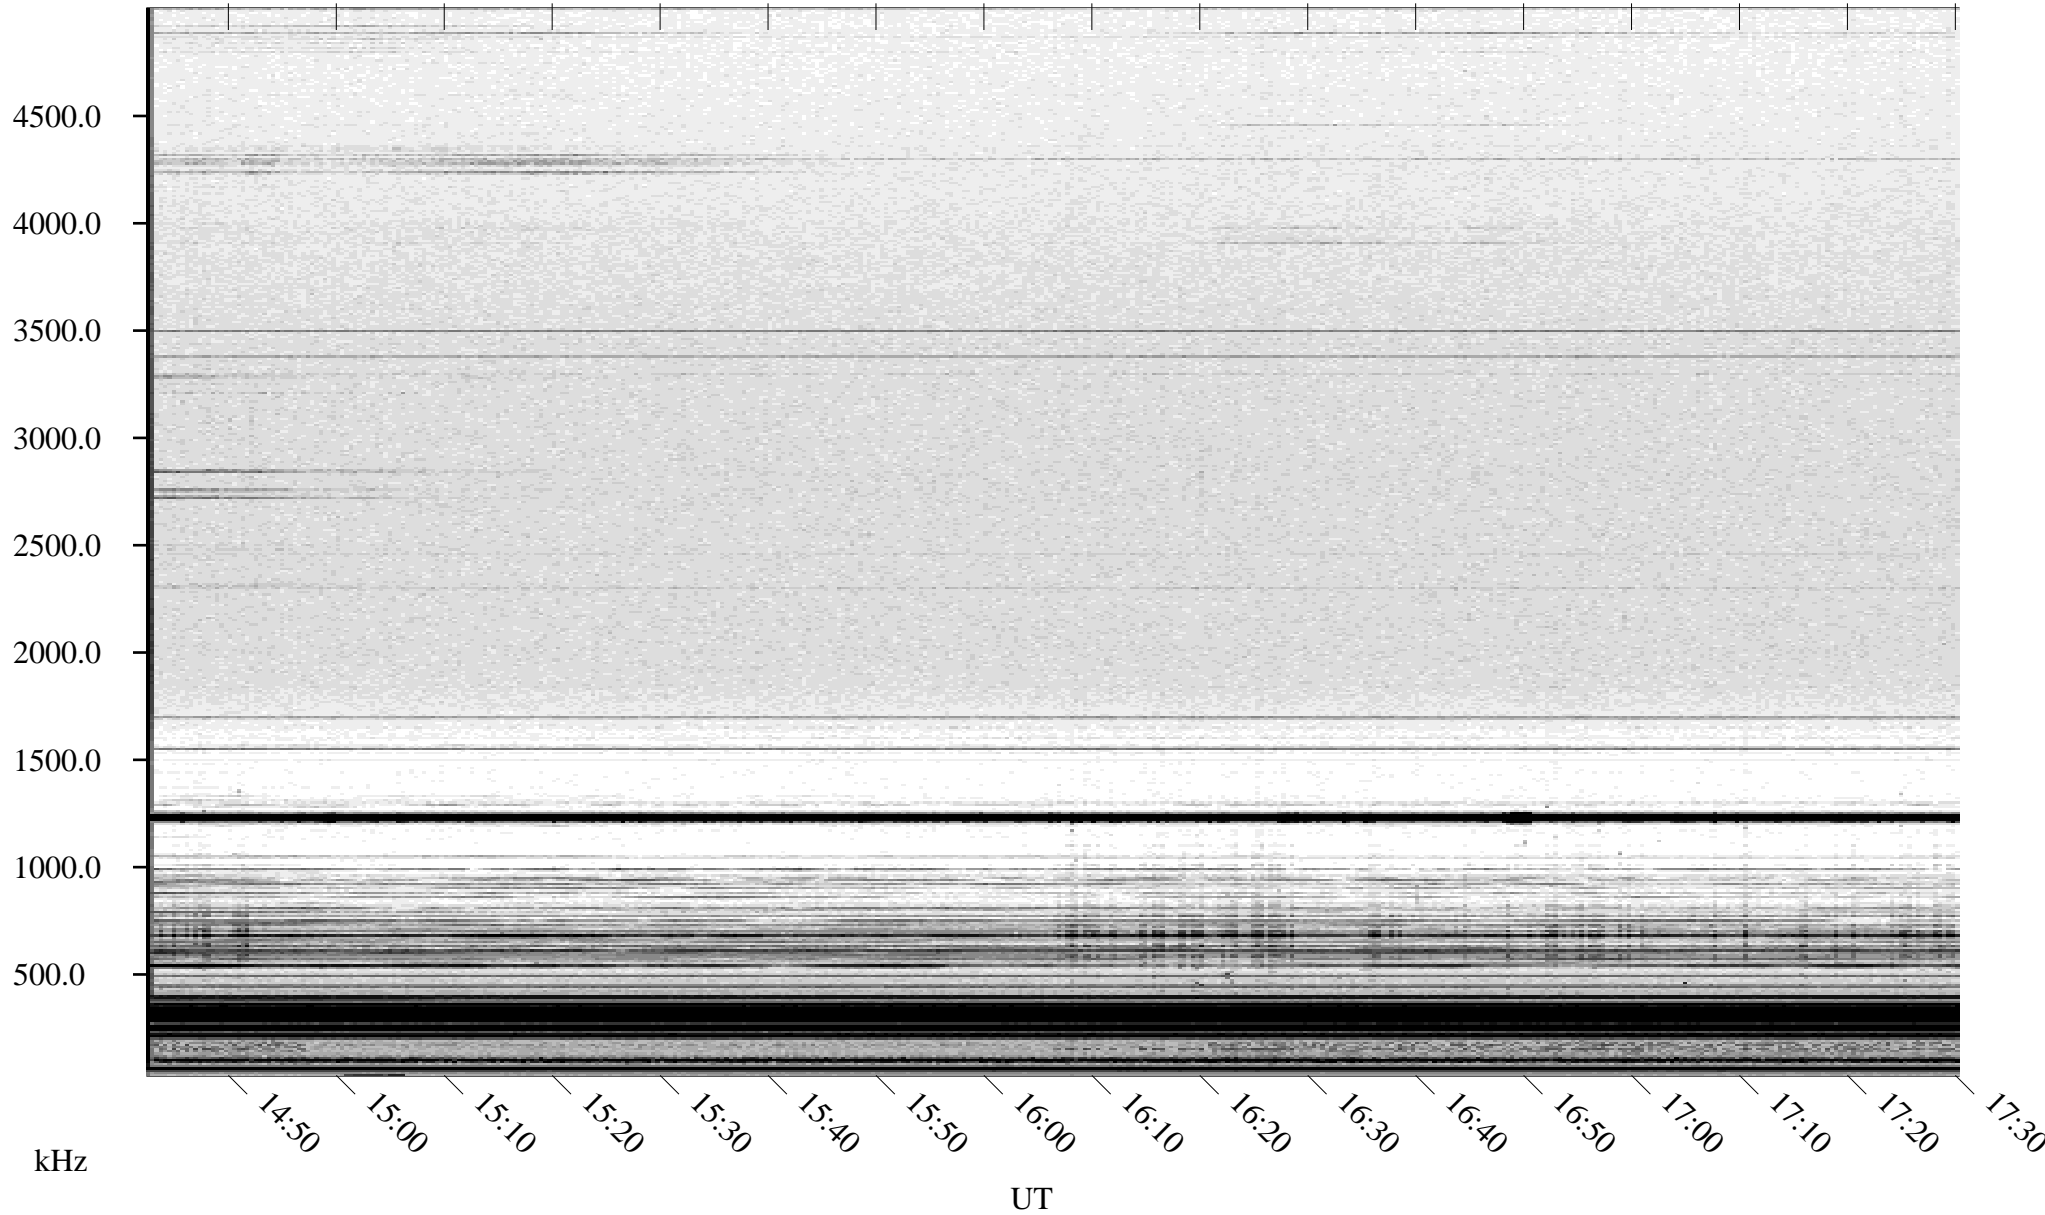

02/03/2005 Churchill, Manitoba

Linear Scale Black = 161 White = 15

ch05034l.r02m max_12

Page 1

02/03/2005 Churchill, Manitoba

Linear Scale Black = 161 White = 15

ch05034l.r02m max_12