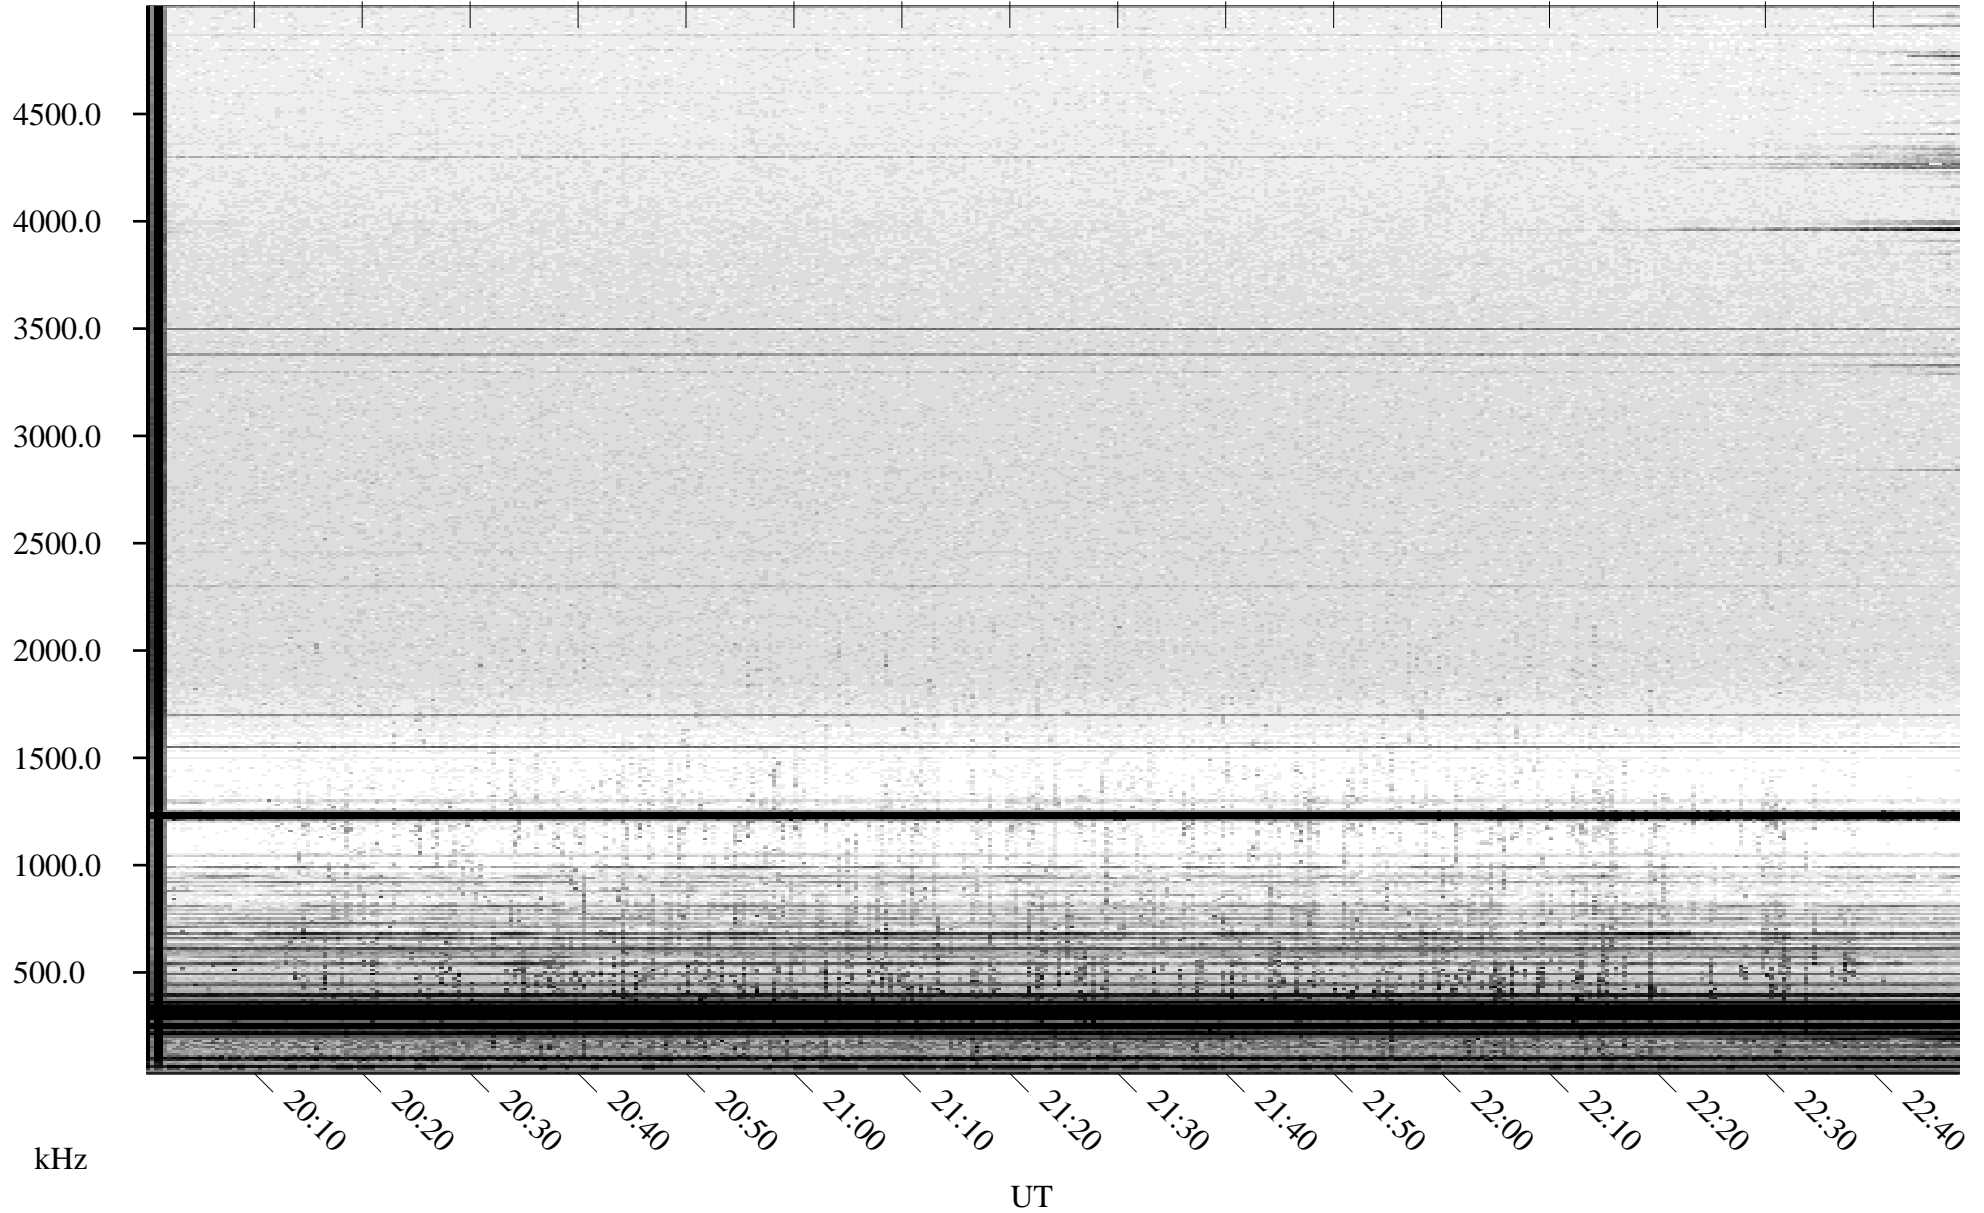

02/04/2005 Churchill, Manitoba

Linear Scale Black = 161 White = 15

ch050351.r00m max_12

Page 1

02/04/2005 Churchill, Manitoba

Linear Scale Black = 161 White = 15

ch050351l.r00m max_12

Page 2

02/05/2005 Churchill, Manitoba

Linear Scale Black = 161 White = 15

ch050351.r00m max_12

Page 3

02/05/2005 Churchill, Manitoba

Linear Scale Black = 161 White = 15

ch050351.r00m max_12

Page 4

02/05/2005 Churchill, Manitoba

Linear Scale Black = 161 White = 15

ch050351.r00m max_12

02/05/2005 Churchill, Manitoba

Linear Scale Black = 161 White = 15

ch050351.r00m max_12

Page 6

02/05/2005 Churchill, Manitoba

Linear Scale Black = 161 White = 15

ch050351.r00m max_12

Page 7

02/05/2005 Churchill, Manitoba

Linear Scale Black = 161 White = 15

ch050351l.r00m max_12

Page 8