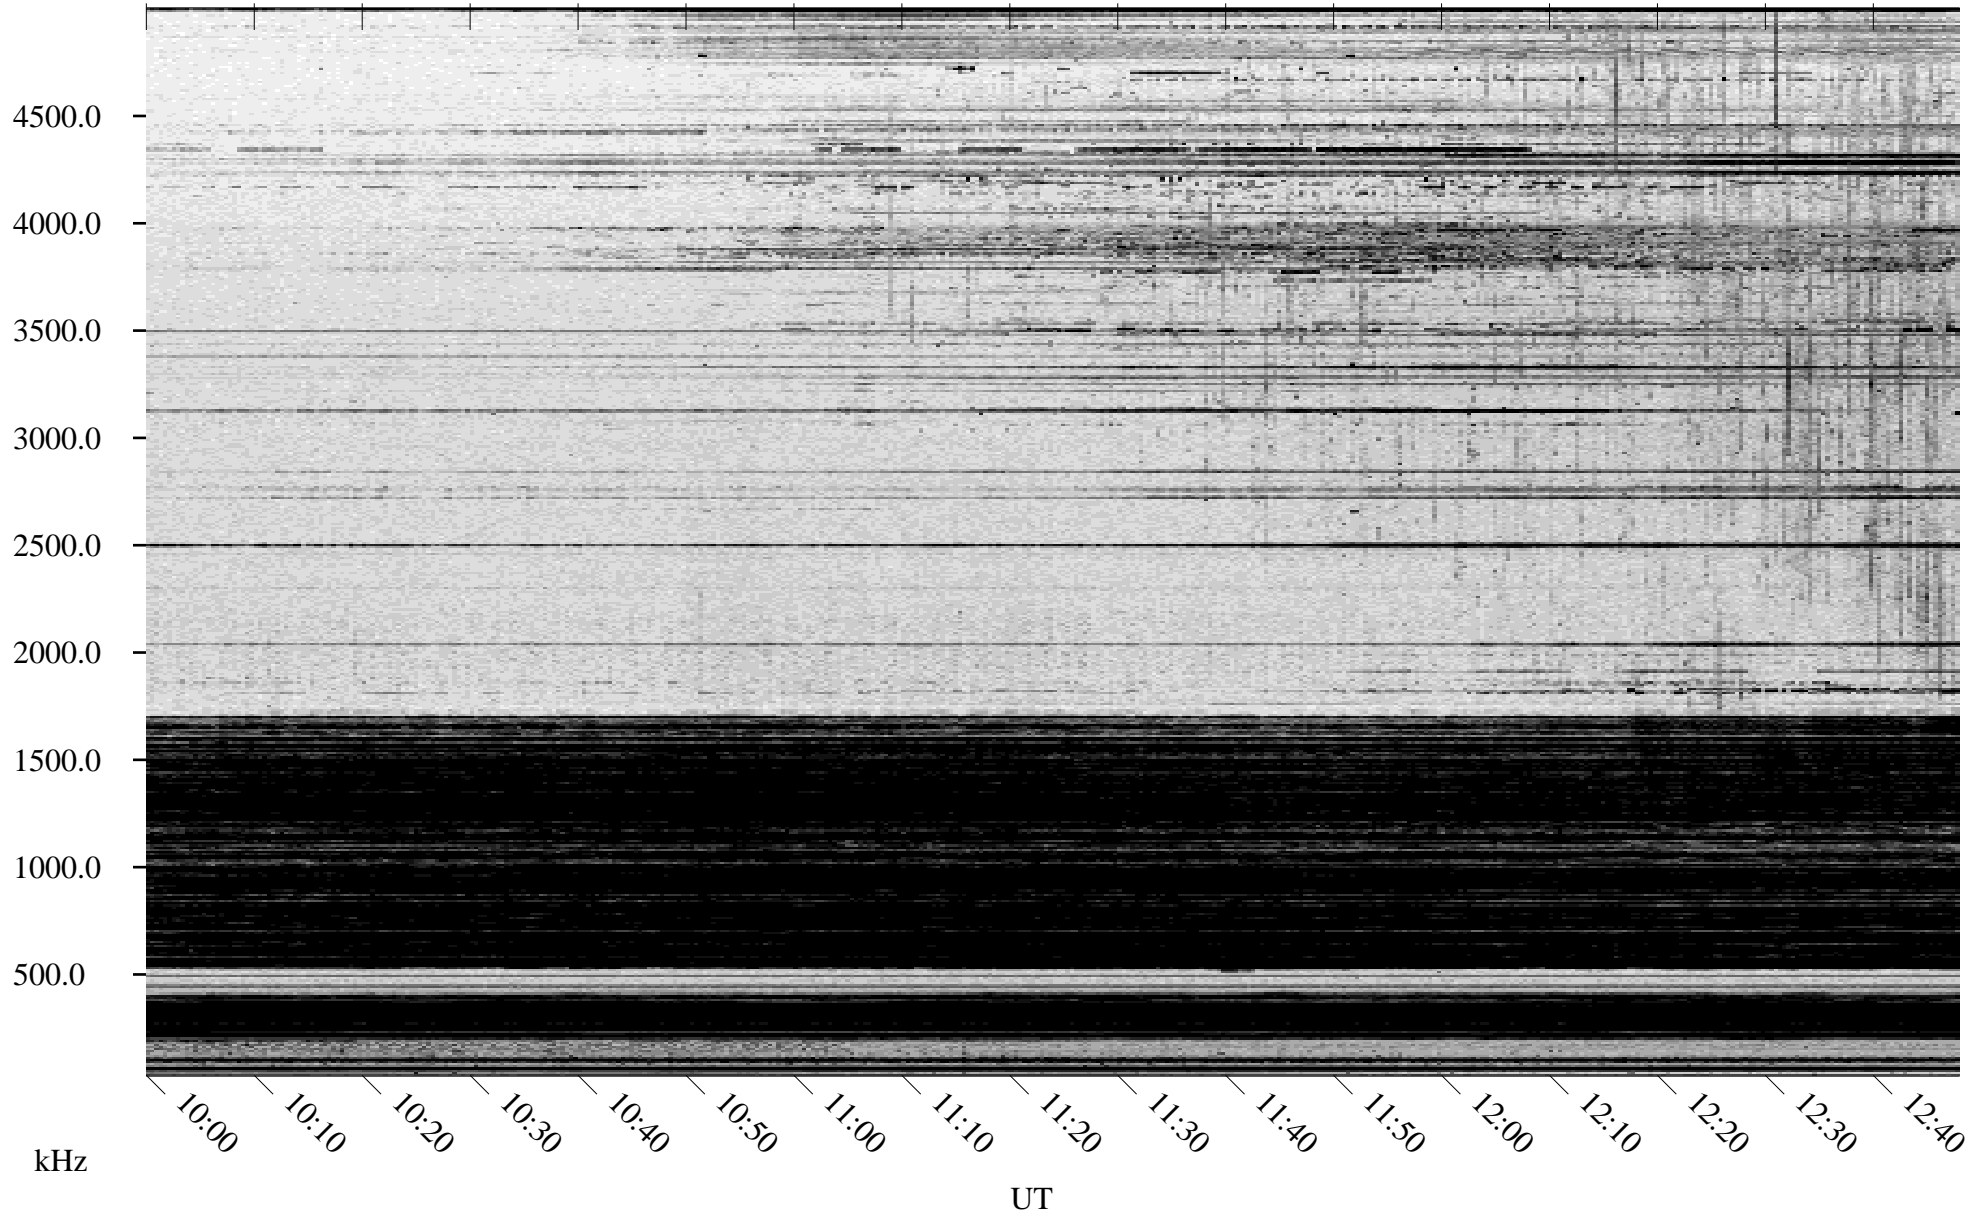

02/04/2005 Churchill, Manitoba

Linear Scale Black = 161 White = 15

ch050351.r00m max_12

Page 1

02/04/2005 Churchill, Manitoba

Linear Scale Black = 161 White = 15

ch050351l.r00m max_12

Page 2

02/05/2005 Churchill, Manitoba

Linear Scale Black = 161 White = 15

ch050351.r00m max_12

Page 3

02/05/2005 Churchill, Manitoba

Linear Scale Black = 161 White = 15

ch050351.r00m max_12

Page 4

02/05/2005 Churchill, Manitoba

Linear Scale Black = 161 White = 15

ch050351.r00m max_12

02/05/2005 Churchill, Manitoba

Linear Scale Black = 161 White = 15

ch050351.r00m max_12

Page 6

02/05/2005 Churchill, Manitoba

Linear Scale Black = 161 White = 15

ch050351.r00m max_12

Page 7

02/05/2005 Churchill, Manitoba

Linear Scale Black = 161 White = 15

ch050351l.r00m max_12

Page 8