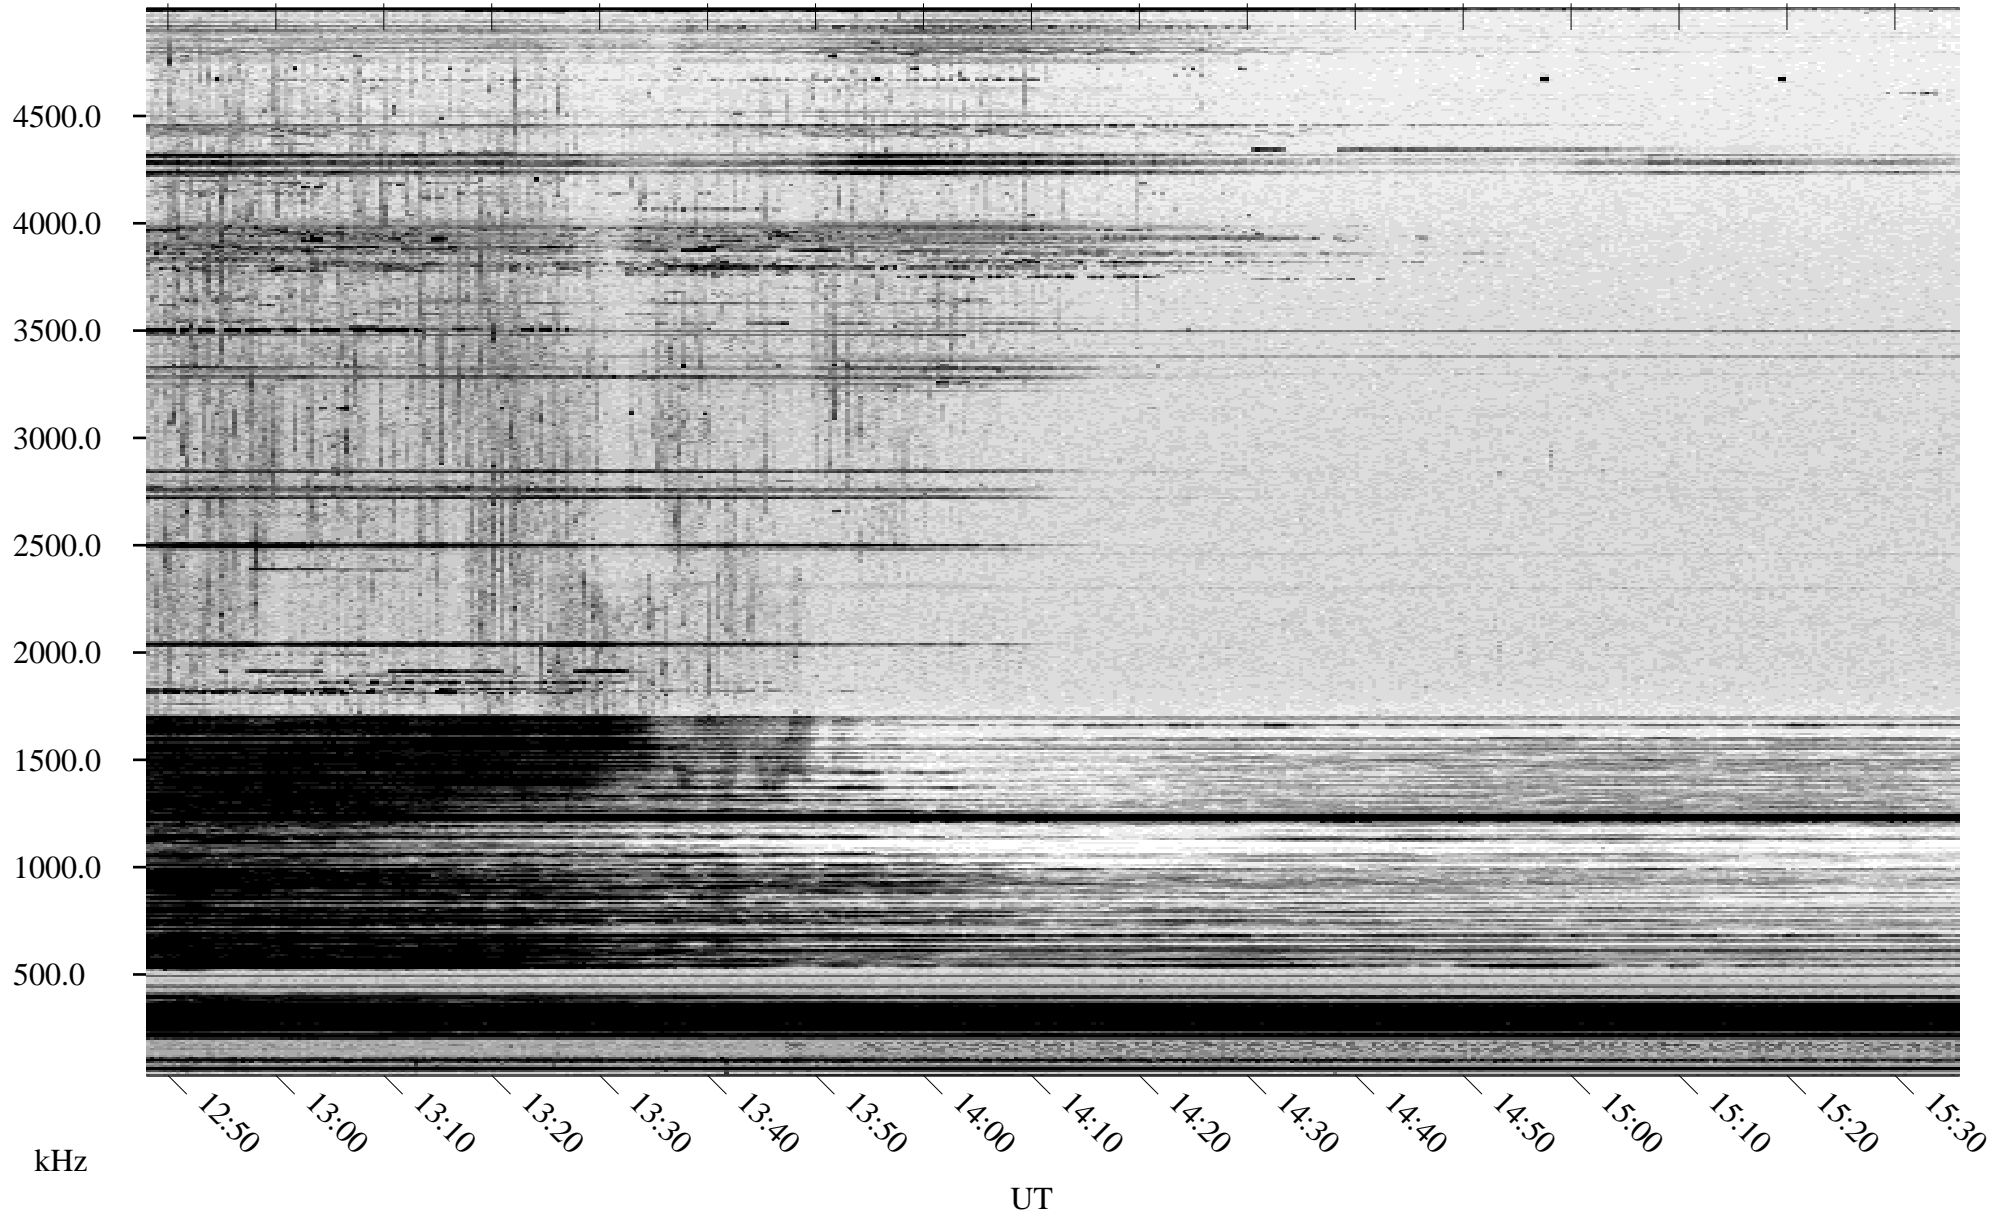

02/04/2005 Churchill, Manitoba

Linear Scale Black = 161 White = 15

ch050351.r00m max_12

Page 1

02/04/2005 Churchill, Manitoba

Linear Scale Black = 161 White = 15

ch050351l.r00m max_12

Page 2

02/05/2005 Churchill, Manitoba

Linear Scale Black = 161 White = 15

ch050351.r00m max_12

Page 3

02/05/2005 Churchill, Manitoba

Linear Scale Black = 161 White = 15

ch050351.r00m max_12

Page 4

02/05/2005 Churchill, Manitoba

Linear Scale Black = 161 White = 15

ch050351.r00m max_12

02/05/2005 Churchill, Manitoba

Linear Scale Black = 161 White = 15

ch050351.r00m max_12

Page 6

02/05/2005 Churchill, Manitoba

Linear Scale Black = 161 White = 15

ch050351.r00m max_12

Page 7

02/05/2005 Churchill, Manitoba

Linear Scale Black = 161 White = 15

ch050351l.r00m max_12

Page 8