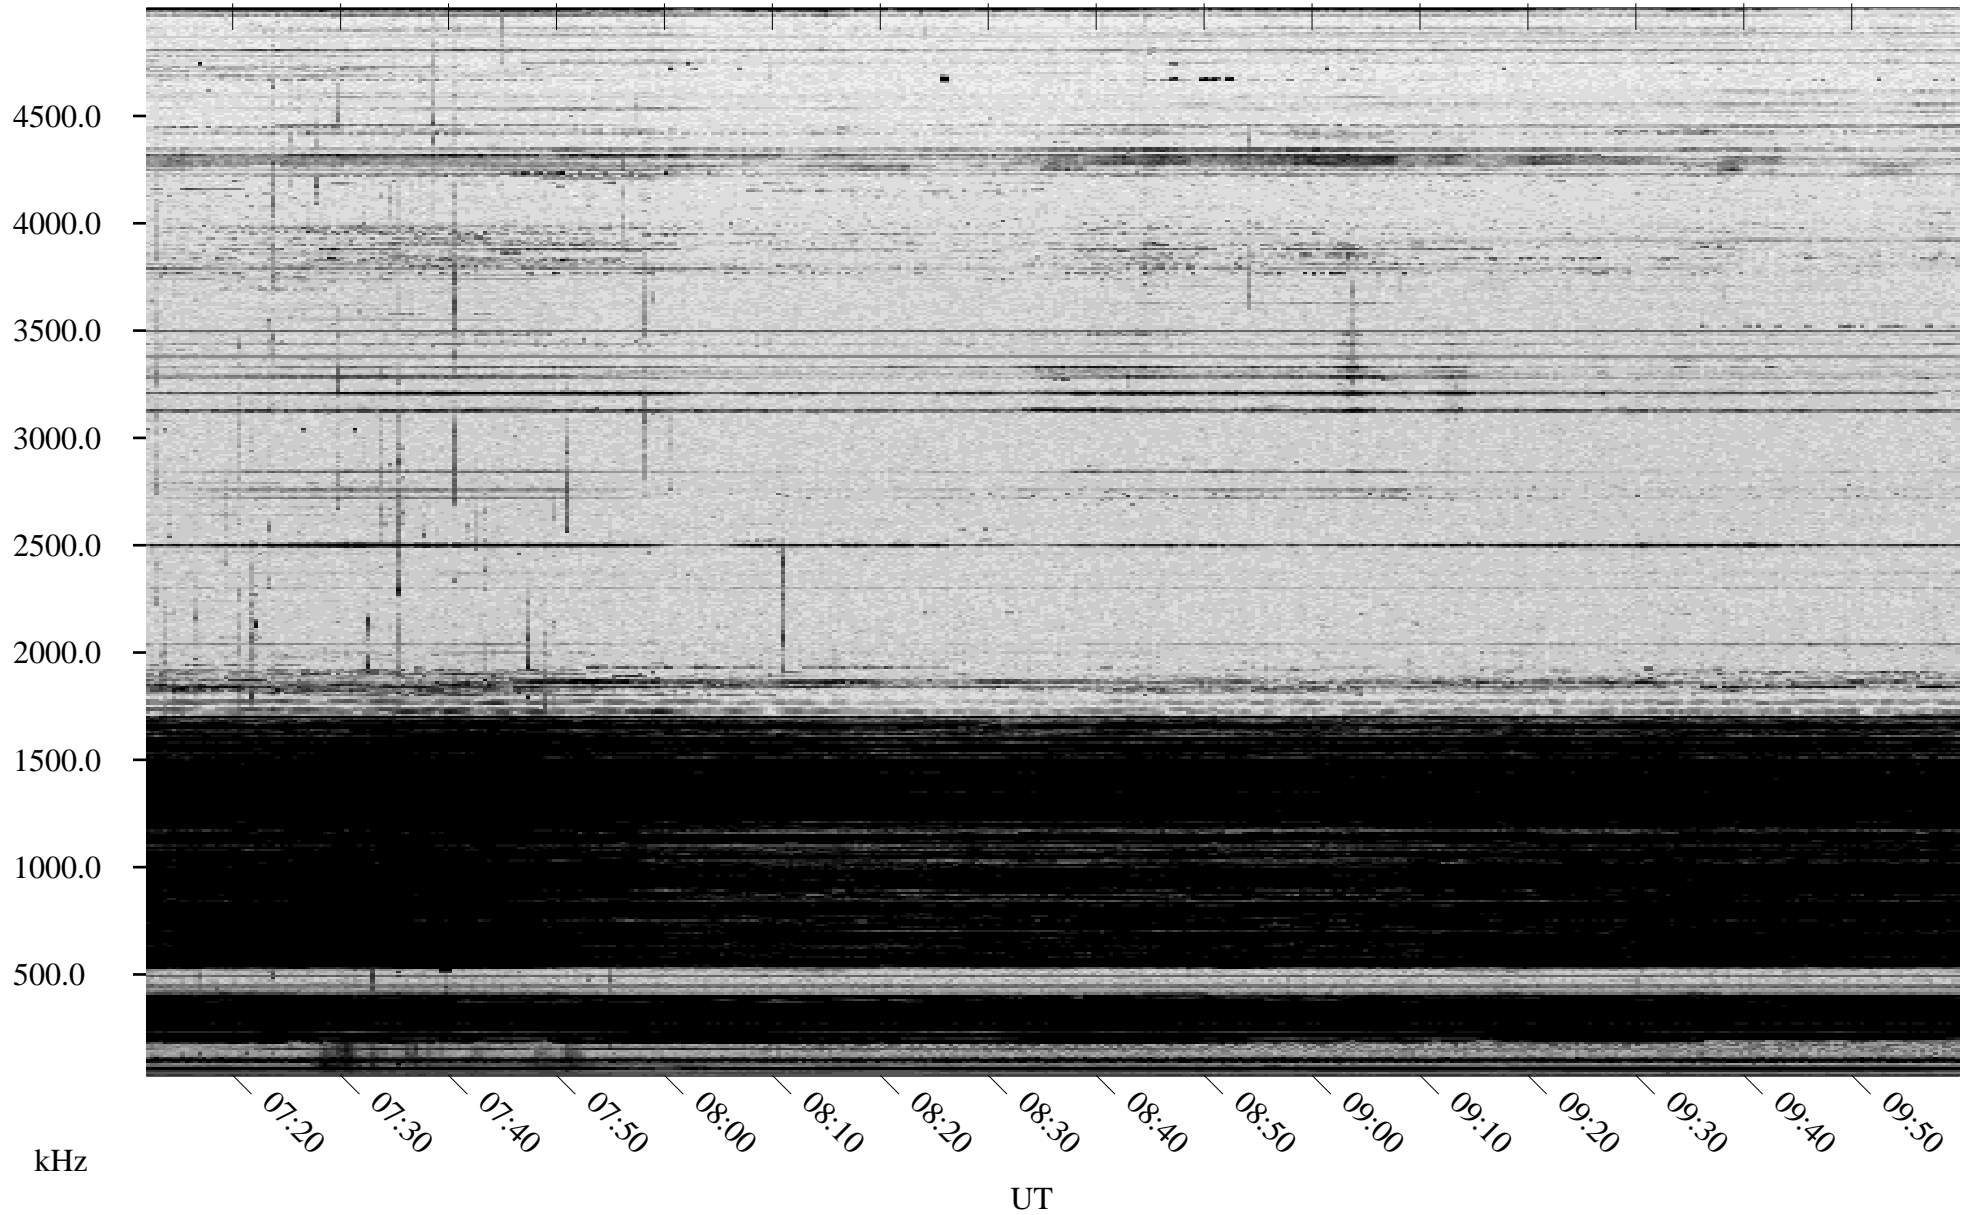

02/27/2005 Churchill, Manitoba

Linear Scale Black = 161 White = 15

ch05058l.r00m max_12

Page 1

02/27/2005 Churchill, Manitoba

Linear Scale Black = 161 White = 15

ch05058l.r00m max_12

Page 2

02/28/2005 Churchill, Manitoba

Linear Scale Black = 161 White = 15

ch05058l.r00m max_12

Page 3

02/28/2005 Churchill, Manitoba

Linear Scale Black = 161 White = 15

ch05058l.r00m max_12

Page 4

02/28/2005 Churchill, Manitoba

Linear Scale Black = 161 White = 15

ch05058l.r00m max_12

Page 5

02/28/2005 Churchill, Manitoba

Linear Scale Black = 161 White = 15

ch05058l.r00m max_12

Page 6

02/28/2005 Churchill, Manitoba

Linear Scale Black = 161 White = 15

ch05058l.r00m max_12

Page 7

02/28/2005 Churchill, Manitoba

Linear Scale Black = 161 White = 15

ch05058l.r00m max_12