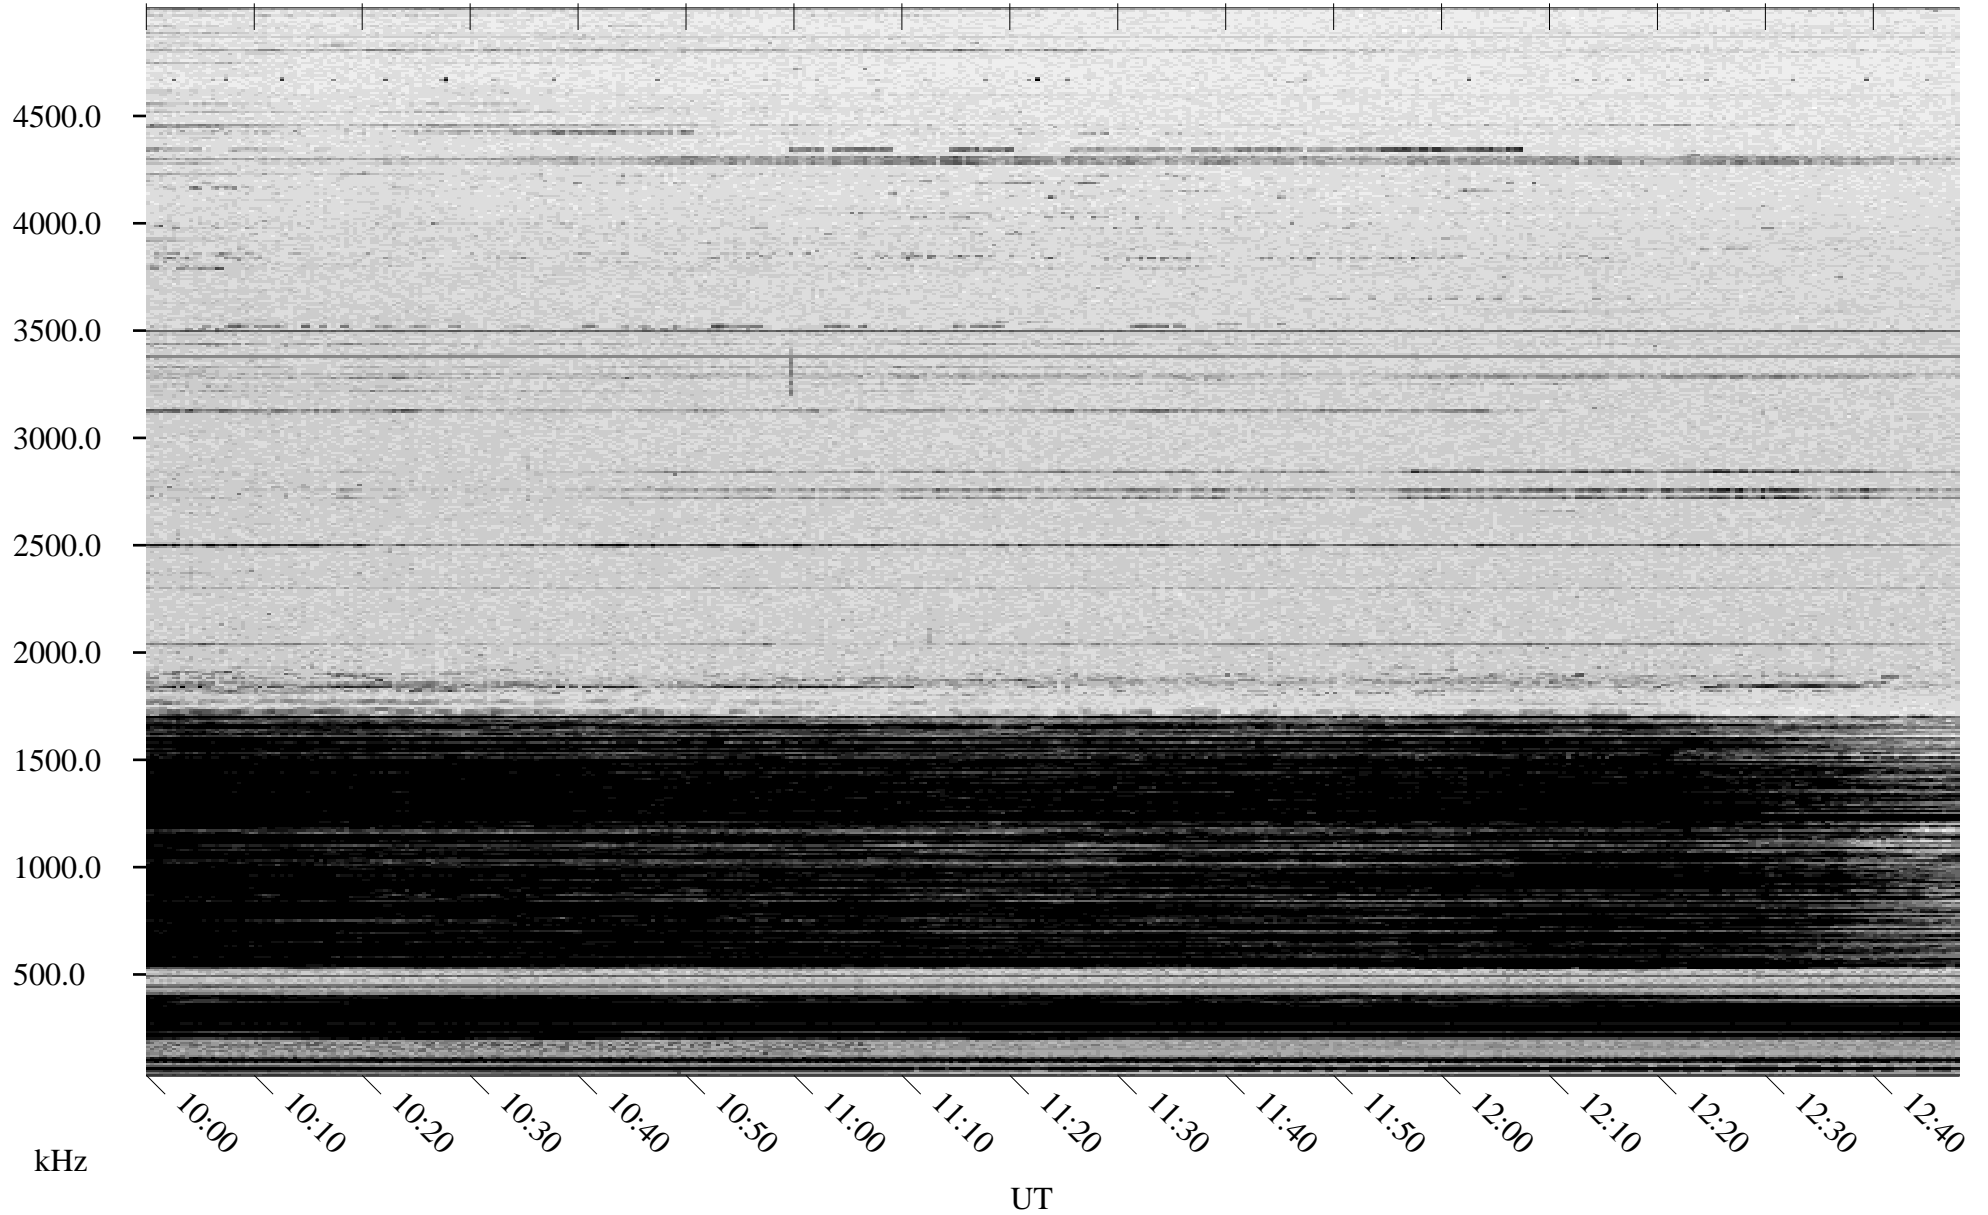

02/27/2005 Churchill, Manitoba

Linear Scale Black = 161 White = 15

ch05058l.r00m max_12

Page 1

02/27/2005 Churchill, Manitoba

Linear Scale Black = 161 White = 15

ch05058l.r00m max_12

Page 2

02/28/2005 Churchill, Manitoba

Linear Scale Black = 161 White = 15

ch05058l.r00m max_12

Page 3

02/28/2005 Churchill, Manitoba

Linear Scale Black = 161 White = 15

ch05058l.r00m max_12

Page 4

02/28/2005 Churchill, Manitoba

Linear Scale Black = 161 White = 15

ch05058l.r00m max_12

Page 5

02/28/2005 Churchill, Manitoba

Linear Scale Black = 161 White = 15

ch05058l.r00m max_12

Page 6

02/28/2005 Churchill, Manitoba

Linear Scale Black = 161 White = 15

ch05058l.r00m max_12

Page 7

02/28/2005 Churchill, Manitoba

Linear Scale Black = 161 White = 15

ch05058l.r00m max_12