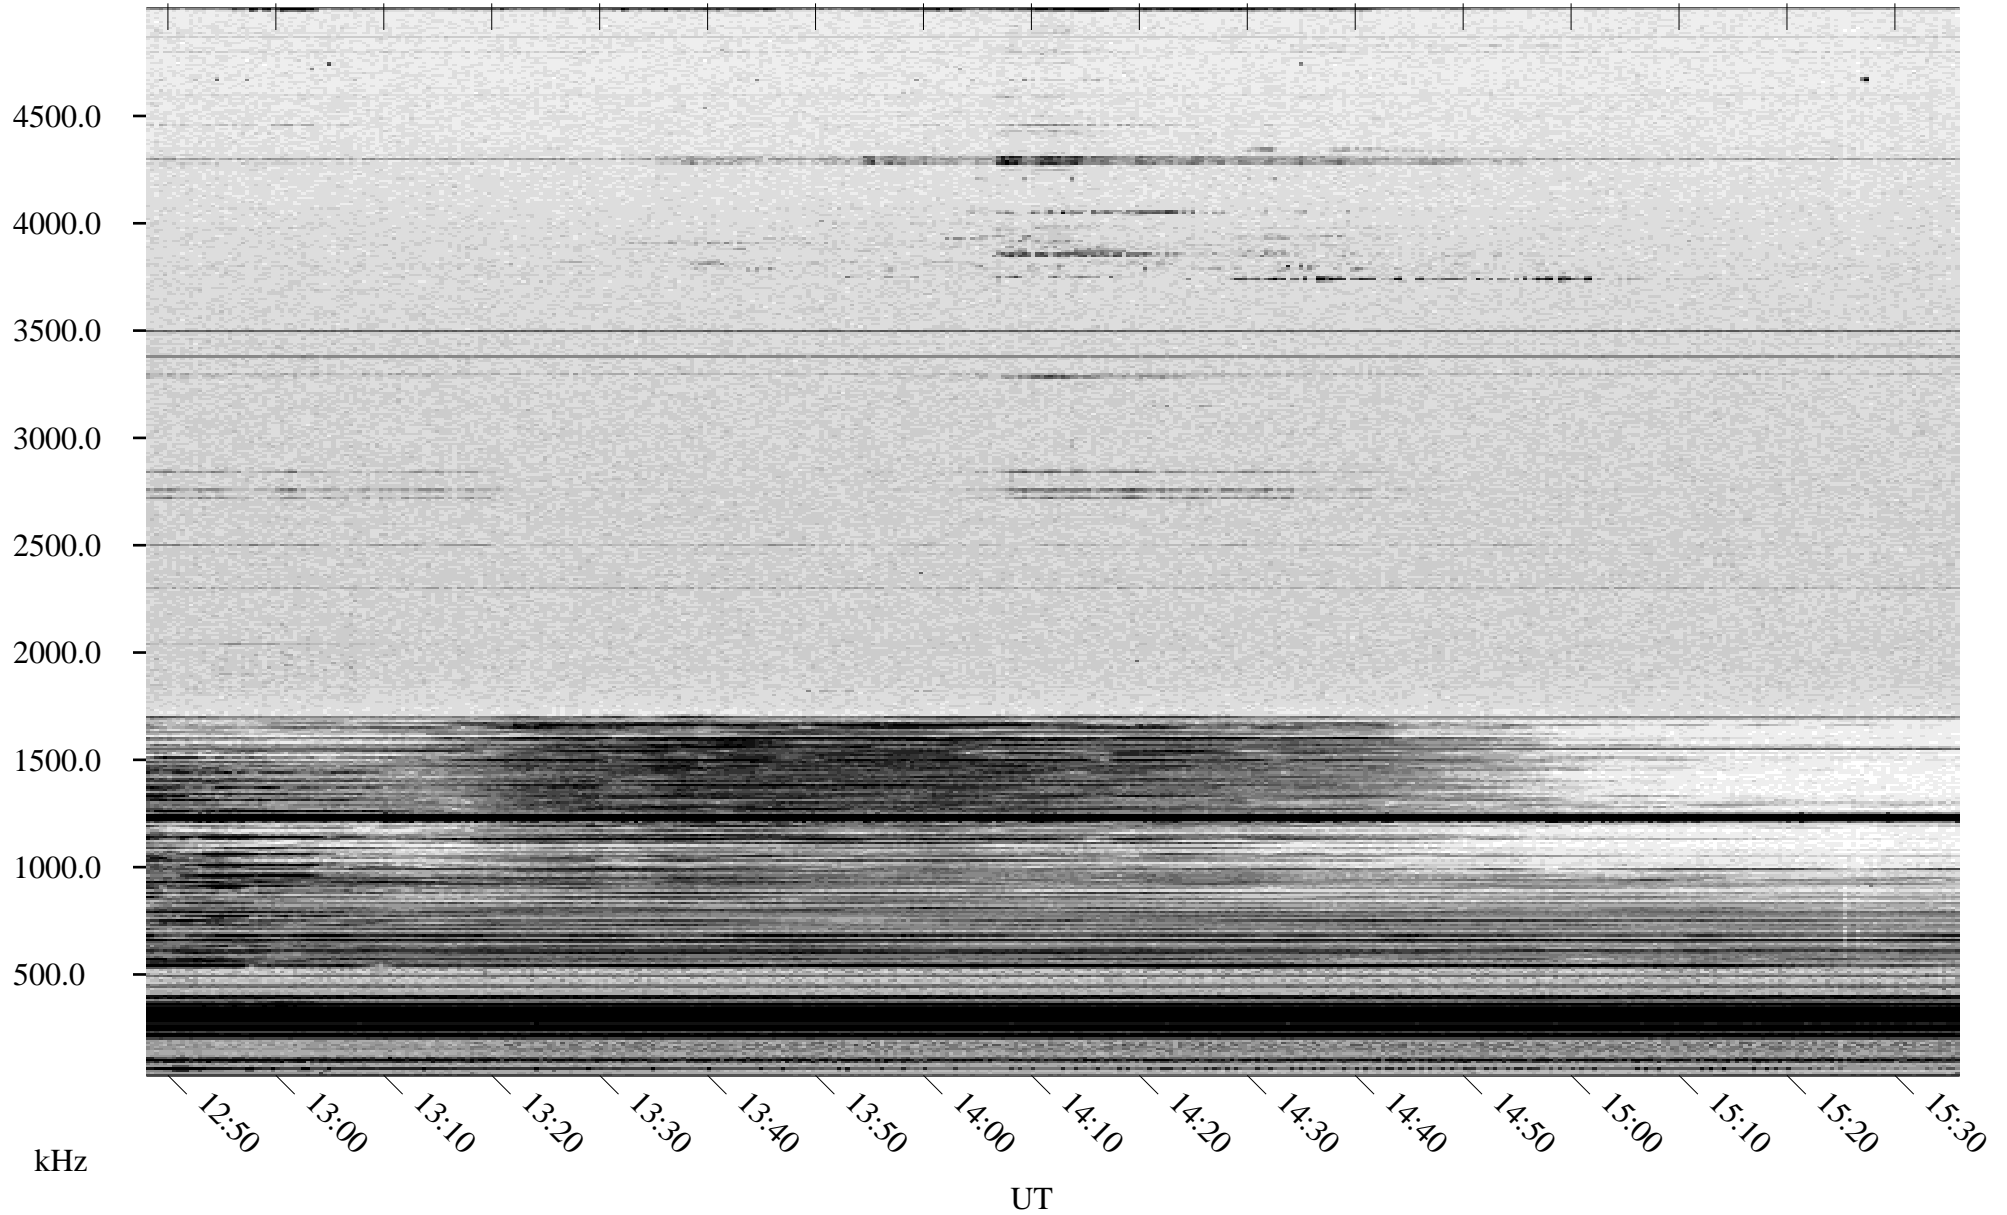

02/27/2005 Churchill, Manitoba

Linear Scale Black = 161 White = 15

ch05058l.r00m max_12

Page 1

02/27/2005 Churchill, Manitoba

Linear Scale Black = 161 White = 15

ch05058l.r00m max_12

Page 2

02/28/2005 Churchill, Manitoba

Linear Scale Black = 161 White = 15

ch05058l.r00m max_12

Page 3

02/28/2005 Churchill, Manitoba

Linear Scale Black = 161 White = 15

ch05058l.r00m max_12

Page 4

02/28/2005 Churchill, Manitoba

Linear Scale Black = 161 White = 15

ch05058l.r00m max_12

Page 5

02/28/2005 Churchill, Manitoba

Linear Scale Black = 161 White = 15

ch05058l.r00m max_12

Page 6

02/28/2005 Churchill, Manitoba

Linear Scale Black = 161 White = 15

ch05058l.r00m max_12

Page 7

02/28/2005 Churchill, Manitoba

Linear Scale Black = 161 White = 15

ch05058l.r00m max_12