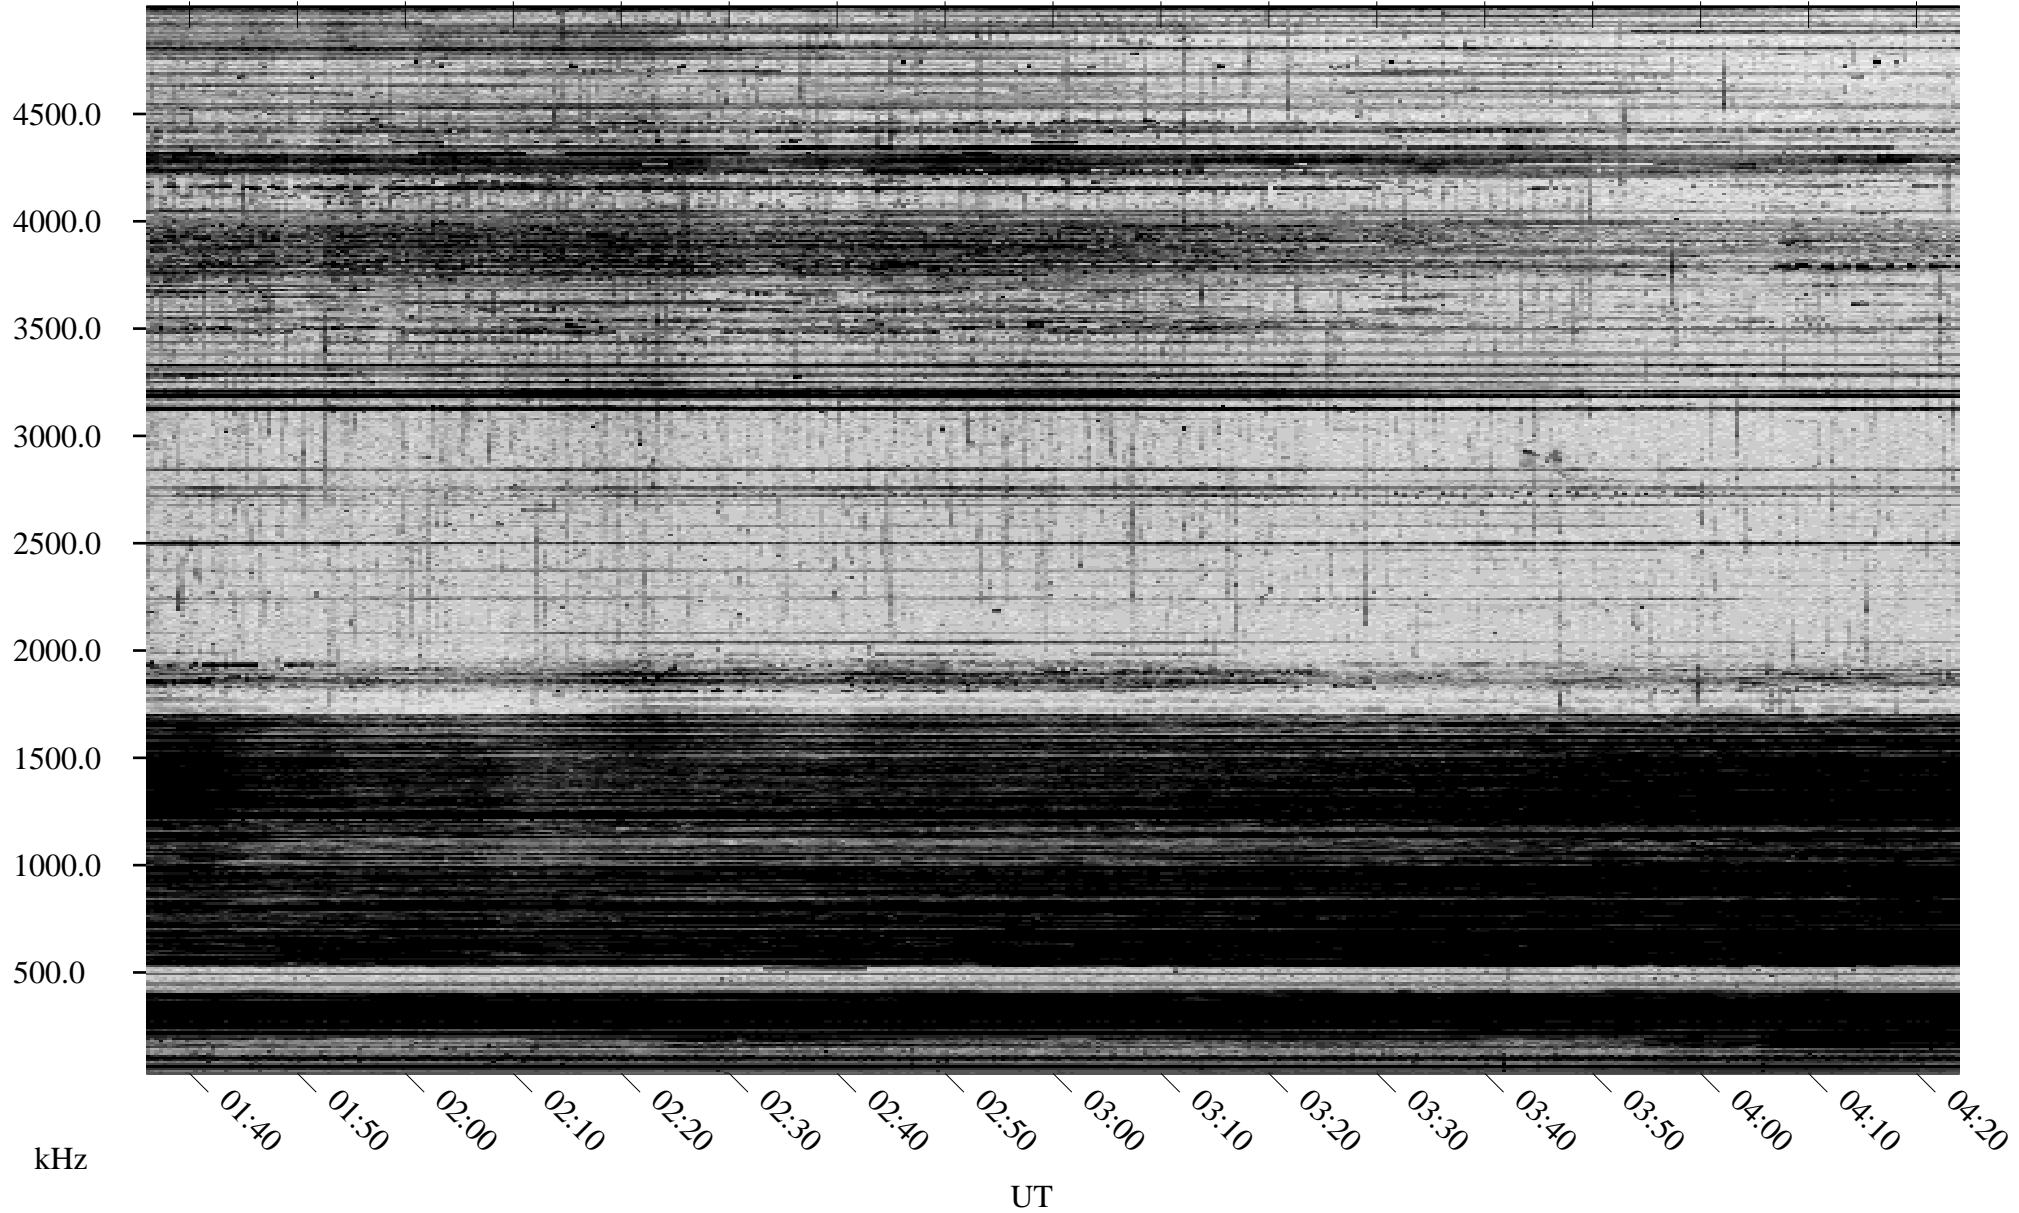

02/27/2005 Churchill, Manitoba

Linear Scale Black = 161 White = 15

ch05058l.r00m max_12

Page 1

02/27/2005 Churchill, Manitoba

Linear Scale Black = 161 White = 15

ch05058l.r00m max_12

Page 2

02/28/2005 Churchill, Manitoba

Linear Scale Black = 161 White = 15

ch05058l.r00m max_12

Page 3

02/28/2005 Churchill, Manitoba

Linear Scale Black = 161 White = 15

ch05058l.r00m max_12

Page 4

02/28/2005 Churchill, Manitoba

Linear Scale Black = 161 White = 15

ch05058l.r00m max_12

Page 5

02/28/2005 Churchill, Manitoba

Linear Scale Black = 161 White = 15

ch05058l.r00m max_12

Page 6

02/28/2005 Churchill, Manitoba

Linear Scale Black = 161 White = 15

ch05058l.r00m max_12

Page 7

02/28/2005 Churchill, Manitoba

Linear Scale Black = 161 White = 15

ch05058l.r00m max_12