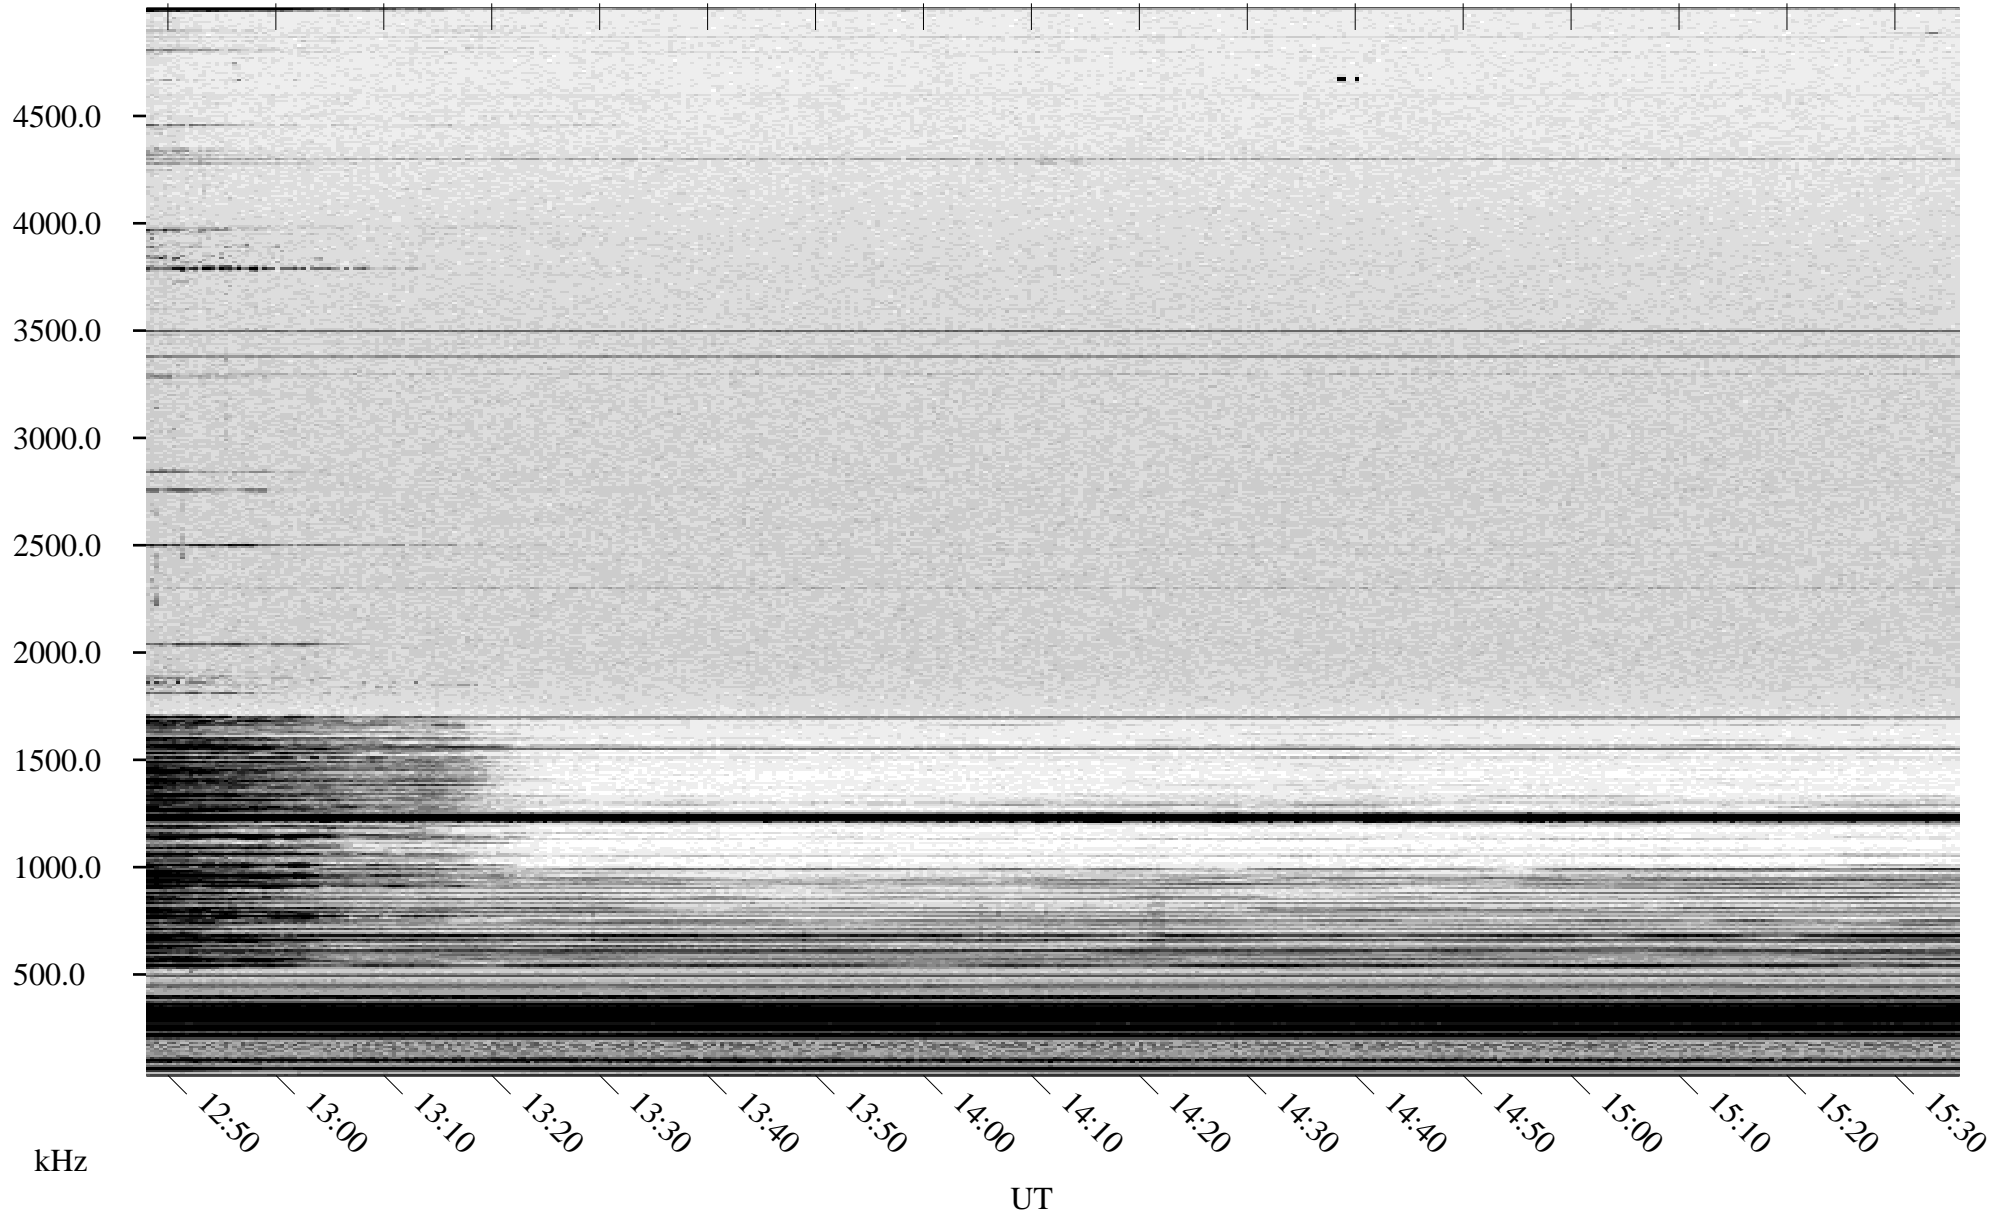

02/28/2005 Churchill, Manitoba

Linear Scale Black = 161 White = 15

ch05059l.r00m max_12

Page 1

02/28/2005 Churchill, Manitoba

Linear Scale Black = 161 White = 15

ch05059l.r00m max_12

Page 2

03/01/2005 Churchill, Manitoba

Linear Scale Black = 161 White = 15

ch05059l.r00m max_12

Page 3

03/01/2005 Churchill, Manitoba

Linear Scale Black = 161 White = 15

ch05059l.r00m max_12

Page 4

03/01/2005 Churchill, Manitoba

Linear Scale Black = 161 White = 15

ch05059l.r00m max_12

Page 5

03/01/2005 Churchill, Manitoba

Linear Scale Black = 161 White = 15

ch05059l.r00m max_12

Page 6

03/01/2005 Churchill, Manitoba

Linear Scale Black = 161 White = 15

ch05059l.r00m max_12

Page 7

03/01/2005 Churchill, Manitoba

Linear Scale Black = 161 White = 15

ch05059l.r00m max_12

Page 8