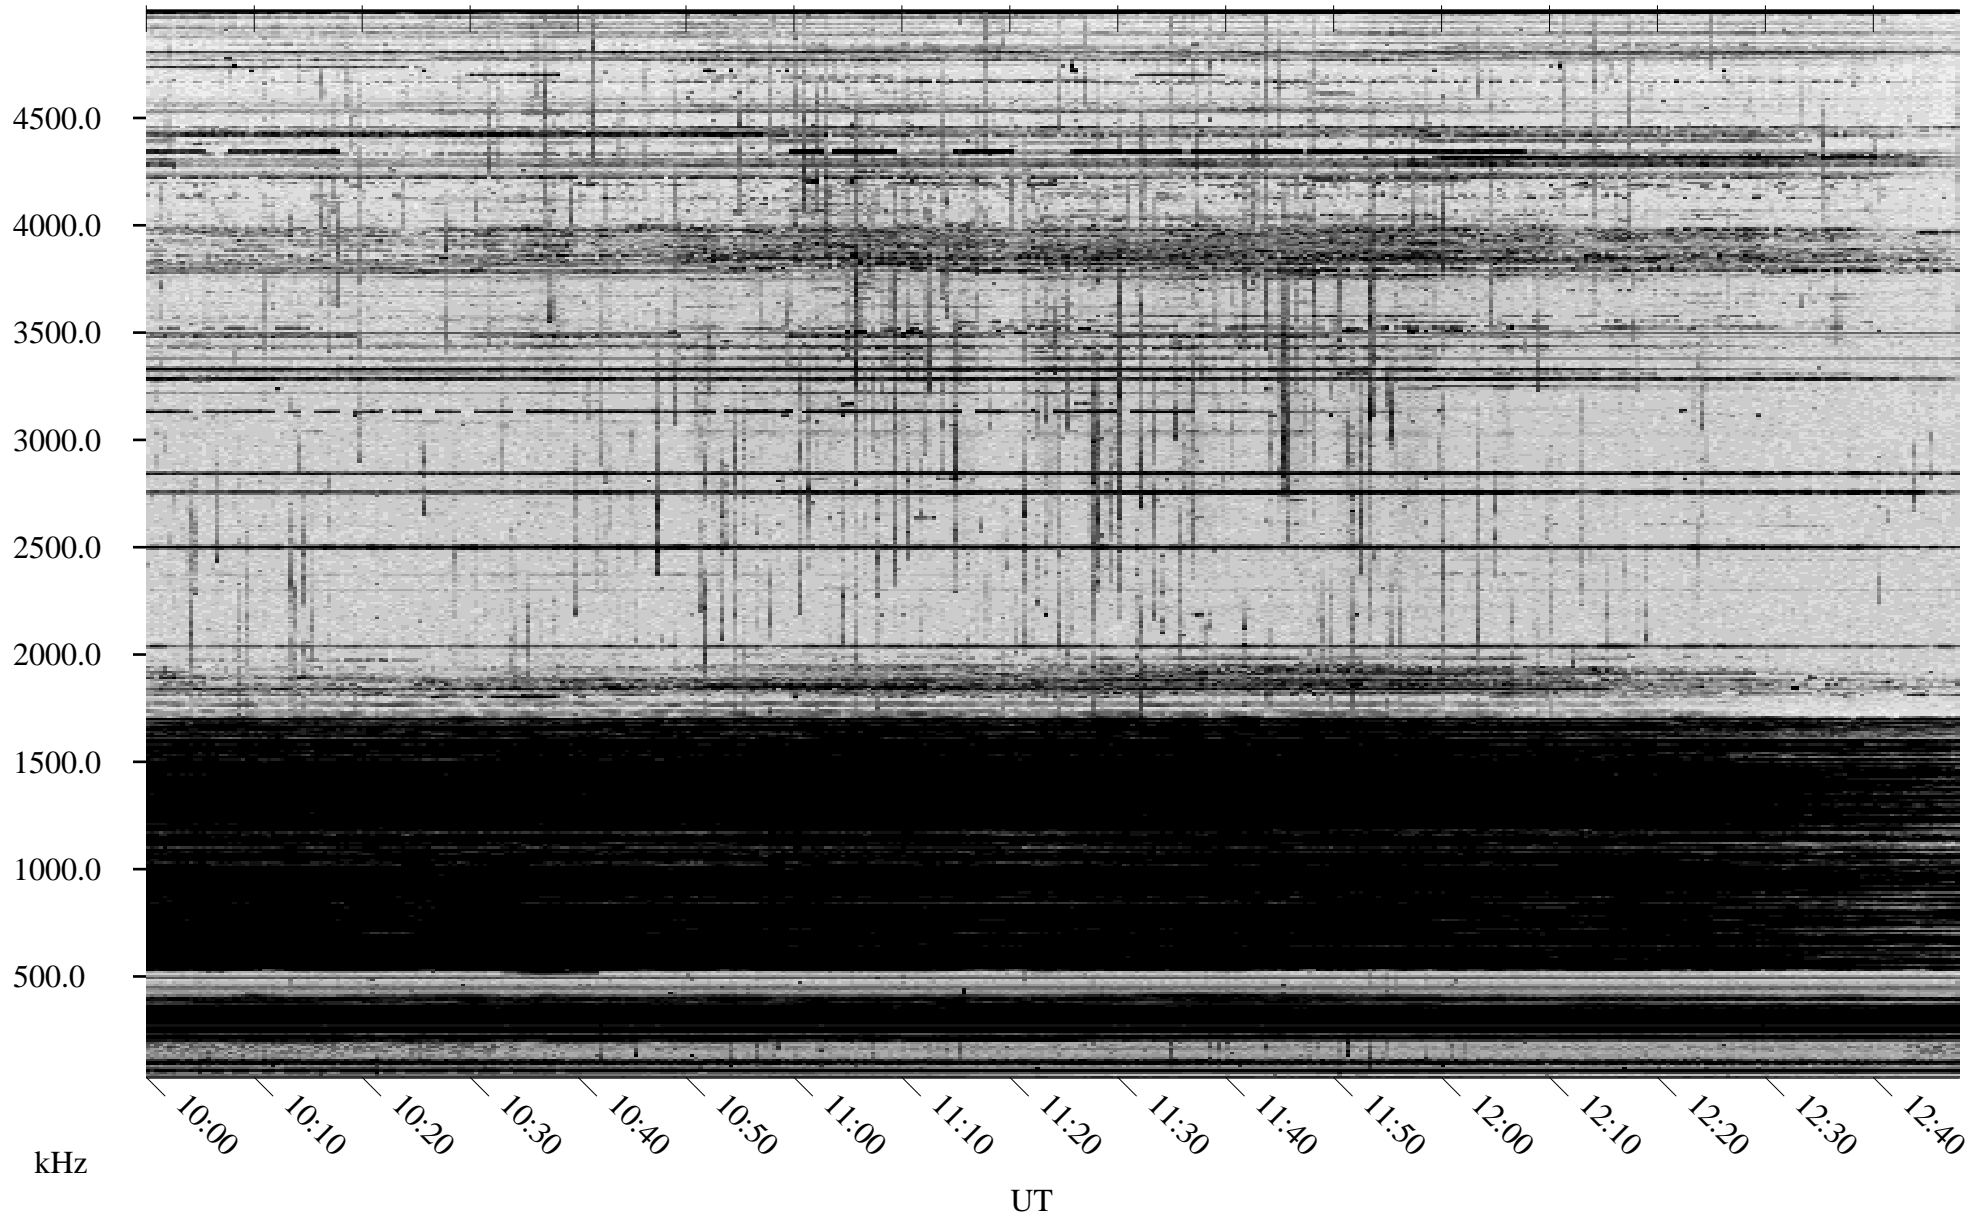

02/28/2005 Churchill, Manitoba

Linear Scale Black = 161 White = 15

ch05059l.r00m max_12

Page 1

02/28/2005 Churchill, Manitoba

Linear Scale Black = 161 White = 15

ch05059l.r00m max_12

Page 2

03/01/2005 Churchill, Manitoba

Linear Scale Black = 161 White = 15

ch05059l.r00m max_12

Page 3

03/01/2005 Churchill, Manitoba

Linear Scale Black = 161 White = 15

ch05059l.r00m max_12

Page 4

03/01/2005 Churchill, Manitoba

Linear Scale Black = 161 White = 15

ch05059l.r00m max_12

Page 5

03/01/2005 Churchill, Manitoba

Linear Scale Black = 161 White = 15

ch05059l.r00m max_12

Page 6

03/01/2005 Churchill, Manitoba

Linear Scale Black = 161 White = 15

ch05059l.r00m max_12

Page 7

03/01/2005 Churchill, Manitoba

Linear Scale Black = 161 White = 15

ch05059l.r00m max_12

Page 8