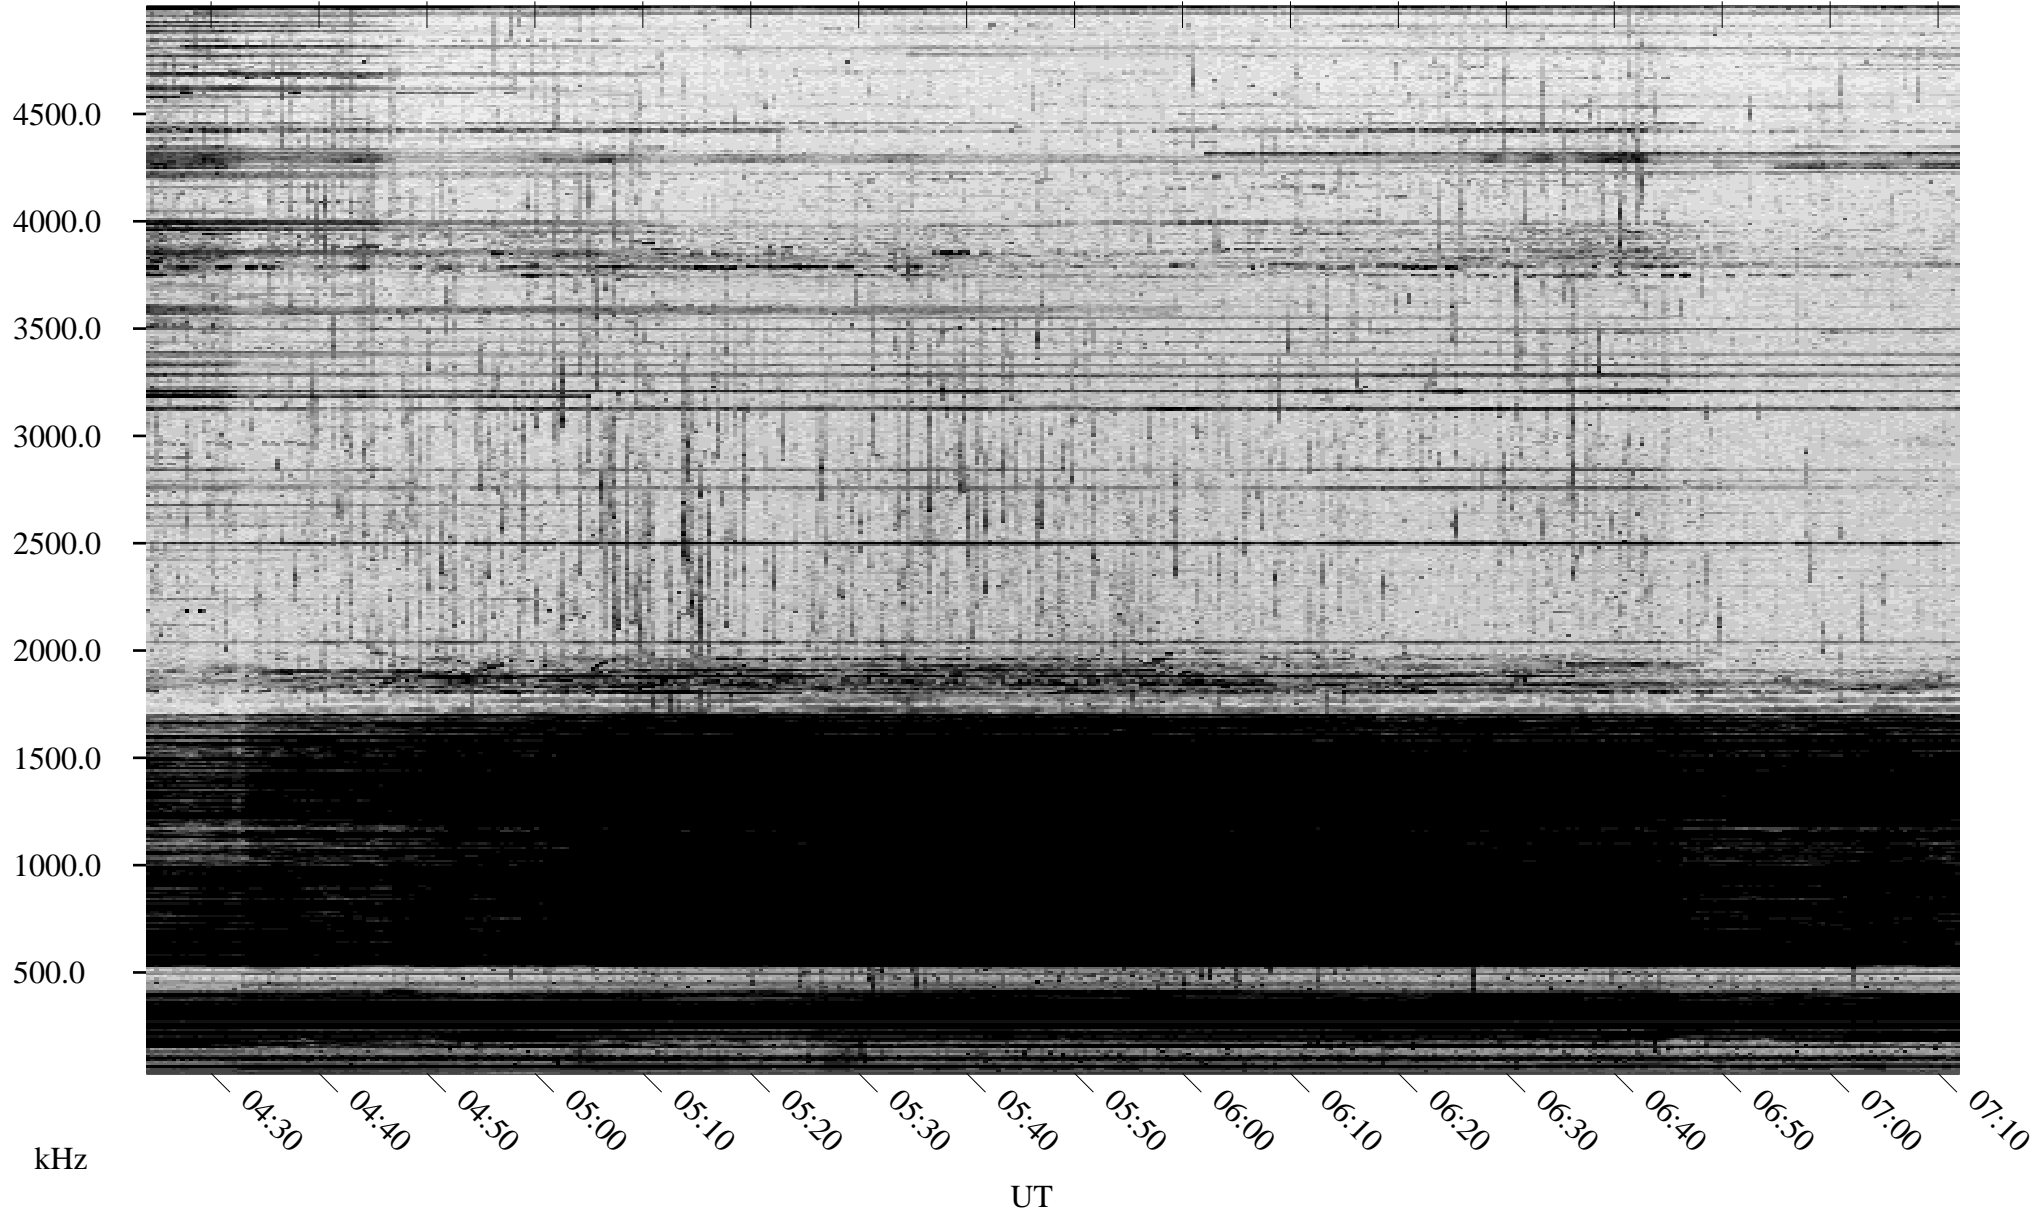

02/28/2005 Churchill, Manitoba

Linear Scale Black = 161 White = 15

ch05059l.r00m max_12

Page 1

02/28/2005 Churchill, Manitoba

Linear Scale Black = 161 White = 15

ch05059l.r00m max_12

Page 2

03/01/2005 Churchill, Manitoba

Linear Scale Black = 161 White = 15

ch05059l.r00m max_12

Page 3

03/01/2005 Churchill, Manitoba

Linear Scale Black = 161 White = 15

ch05059l.r00m max_12

Page 4

03/01/2005 Churchill, Manitoba

Linear Scale Black = 161 White = 15

ch05059l.r00m max_12

Page 5

03/01/2005 Churchill, Manitoba

Linear Scale Black = 161 White = 15

ch05059l.r00m max_12

Page 6

03/01/2005 Churchill, Manitoba

Linear Scale Black = 161 White = 15

ch05059l.r00m max_12

Page 7

03/01/2005 Churchill, Manitoba

Linear Scale Black = 161 White = 15

ch05059l.r00m max_12

Page 8