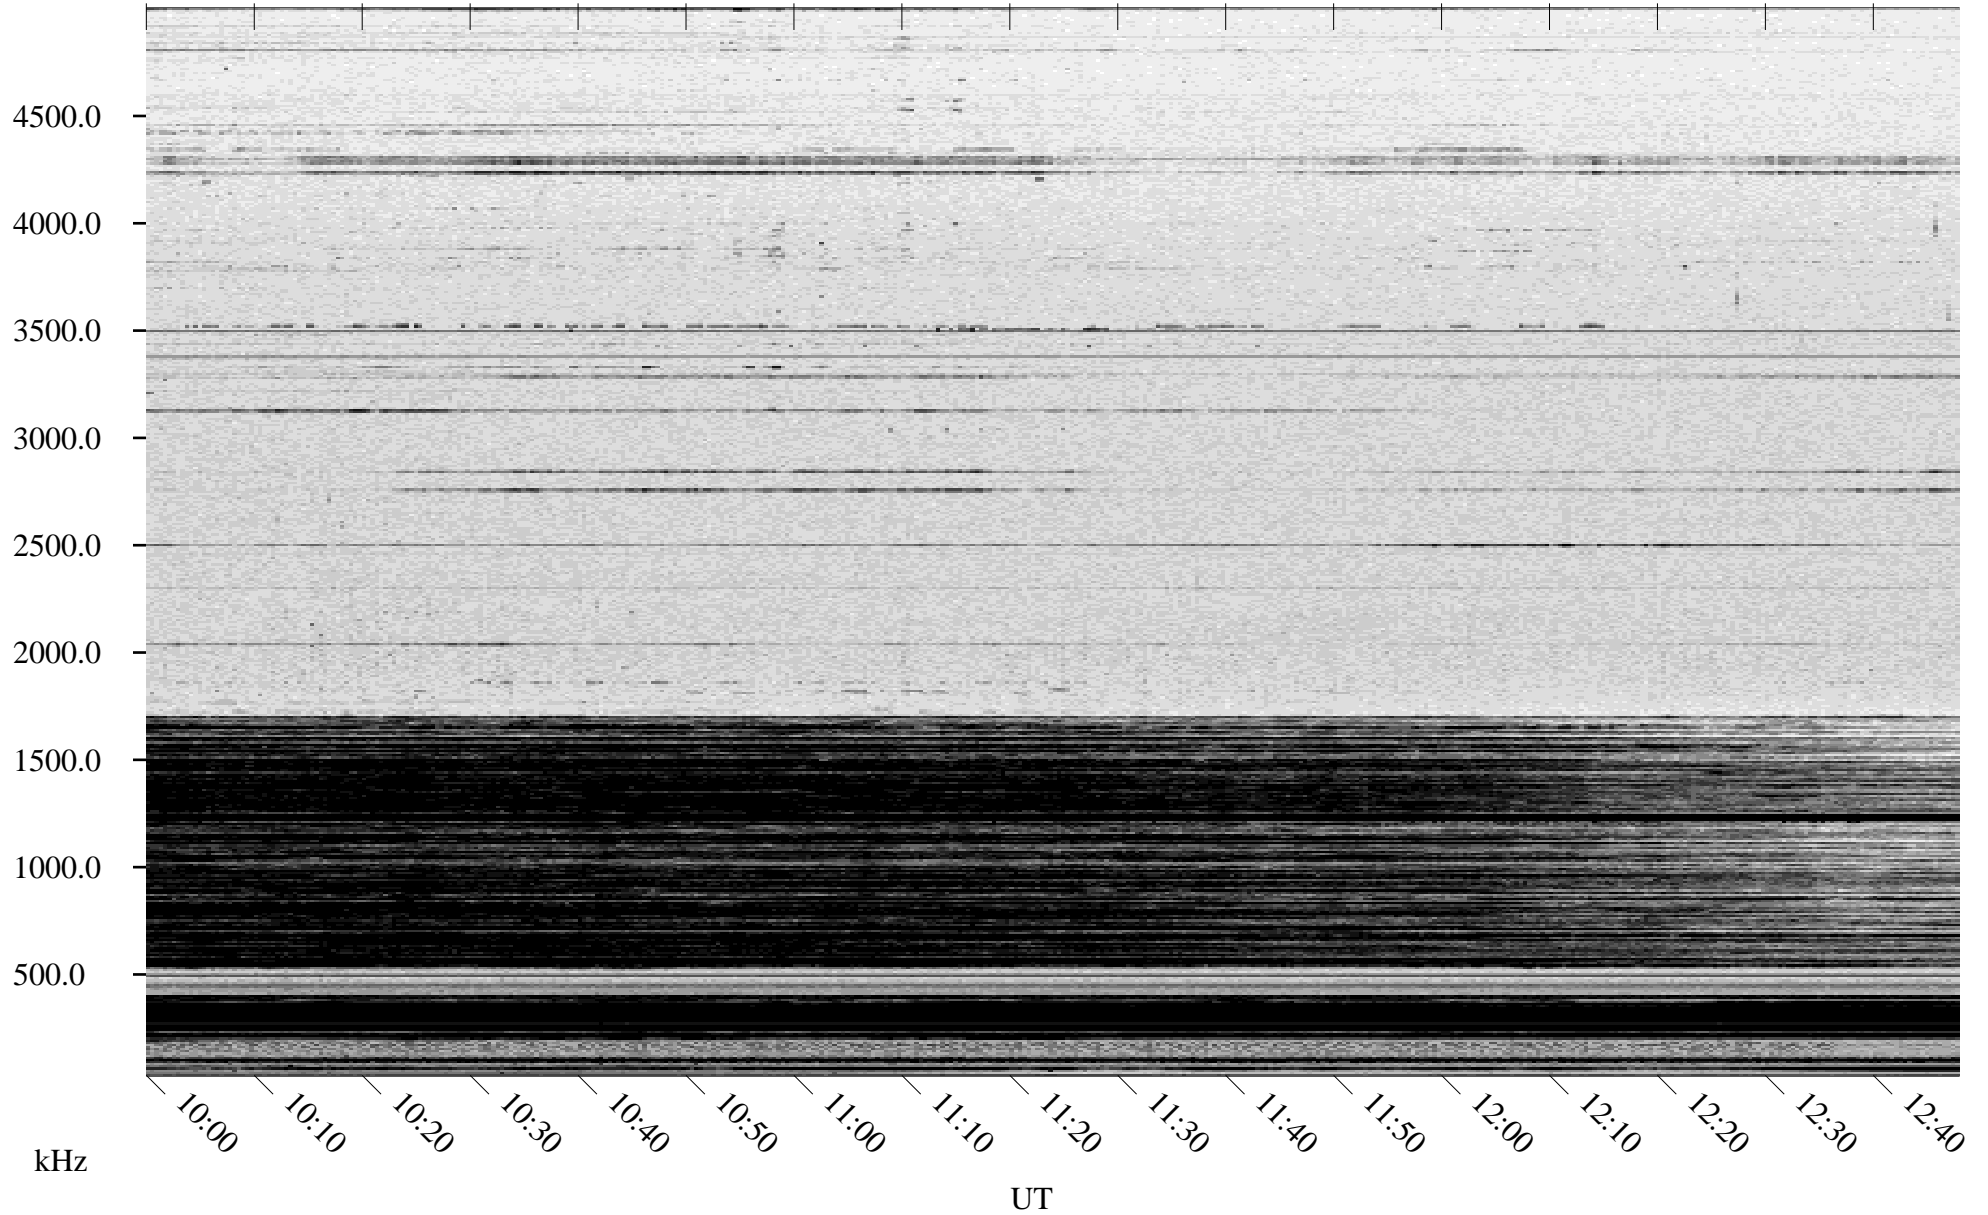

03/01/2005 Churchill, Manitoba

Linear Scale Black = 161 White = 15

ch05060l.r00m max_12

Page 1

03/01/2005 Churchill, Manitoba

Linear Scale Black = 161 White = 15

ch05060l.r00m max_12

Page 2

03/02/2005 Churchill, Manitoba

Linear Scale Black = 161 White = 15

ch05060l.r00m max_12

Page 3

03/02/2005 Churchill, Manitoba

Linear Scale Black = 161 White = 15

ch05060l.r00m max_12

Page 4

03/02/2005 Churchill, Manitoba

Linear Scale Black = 161 White = 15

ch05060l.r00m max_12

Page 5

03/02/2005 Churchill, Manitoba

Linear Scale Black = 161 White = 15

ch05060l.r00m max_12

Page 6

03/02/2005 Churchill, Manitoba

Linear Scale Black = 161 White = 15

ch05060l.r00m max_12

Page 7

03/02/2005 Churchill, Manitoba

Linear Scale Black = 161 White = 15

ch05060l.r00m max_12

Page 8