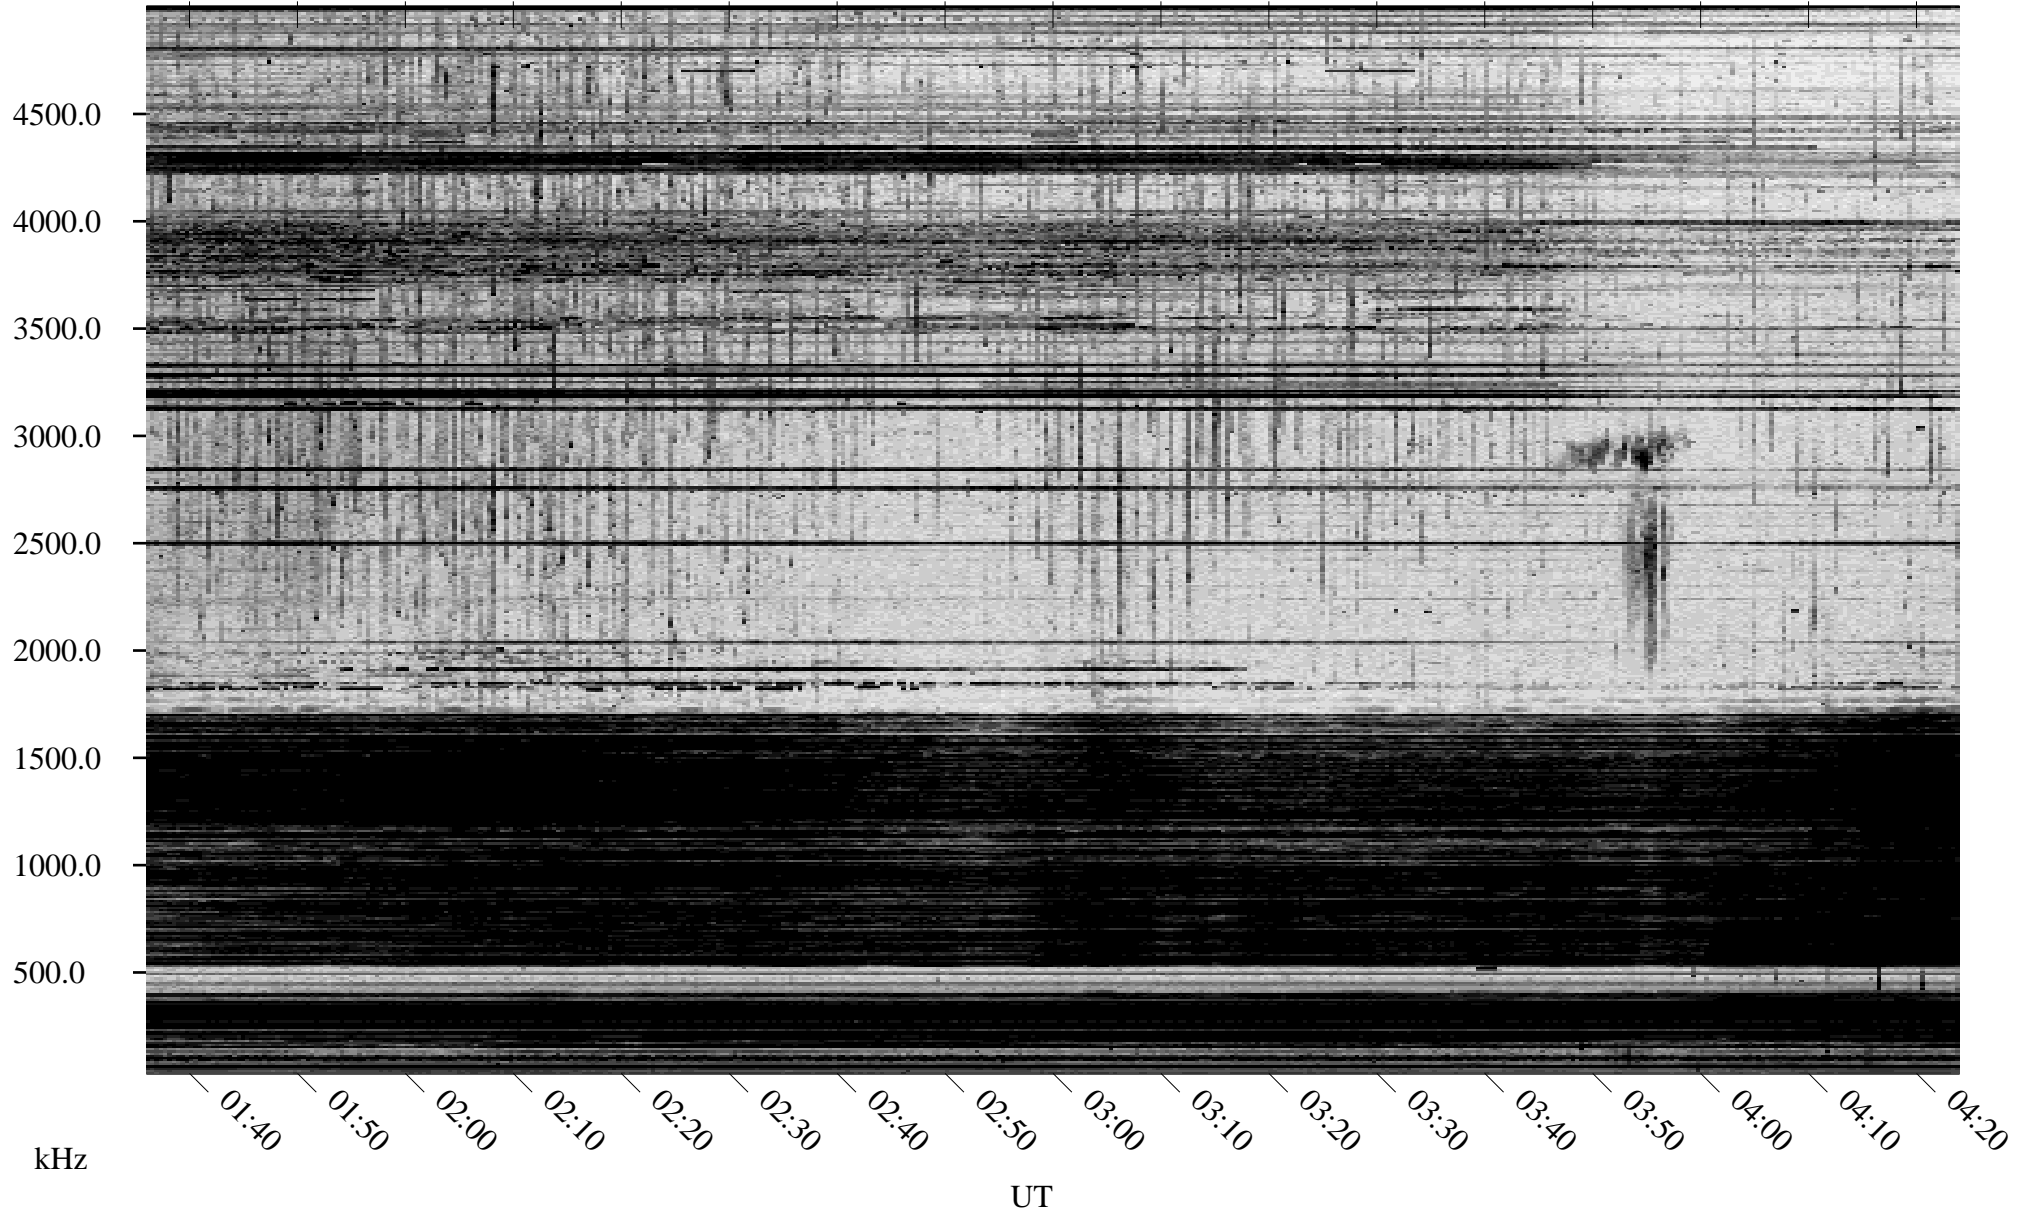

03/01/2005 Churchill, Manitoba

Linear Scale Black = 161 White = 15

ch05060l.r00m max_12

Page 1

03/01/2005 Churchill, Manitoba

Linear Scale Black = 161 White = 15

ch05060l.r00m max_12

Page 2

03/02/2005 Churchill, Manitoba

Linear Scale Black = 161 White = 15

ch05060l.r00m max_12

Page 3

03/02/2005 Churchill, Manitoba

Linear Scale Black = 161 White = 15

ch05060l.r00m max_12

Page 4

03/02/2005 Churchill, Manitoba

Linear Scale Black = 161 White = 15

ch05060l.r00m max_12

Page 5

03/02/2005 Churchill, Manitoba

Linear Scale Black = 161 White = 15

ch05060l.r00m max_12

Page 6

03/02/2005 Churchill, Manitoba

Linear Scale Black = 161 White = 15

ch05060l.r00m max_12

Page 7

03/02/2005 Churchill, Manitoba

Linear Scale Black = 161 White = 15

ch05060l.r00m max_12

Page 8