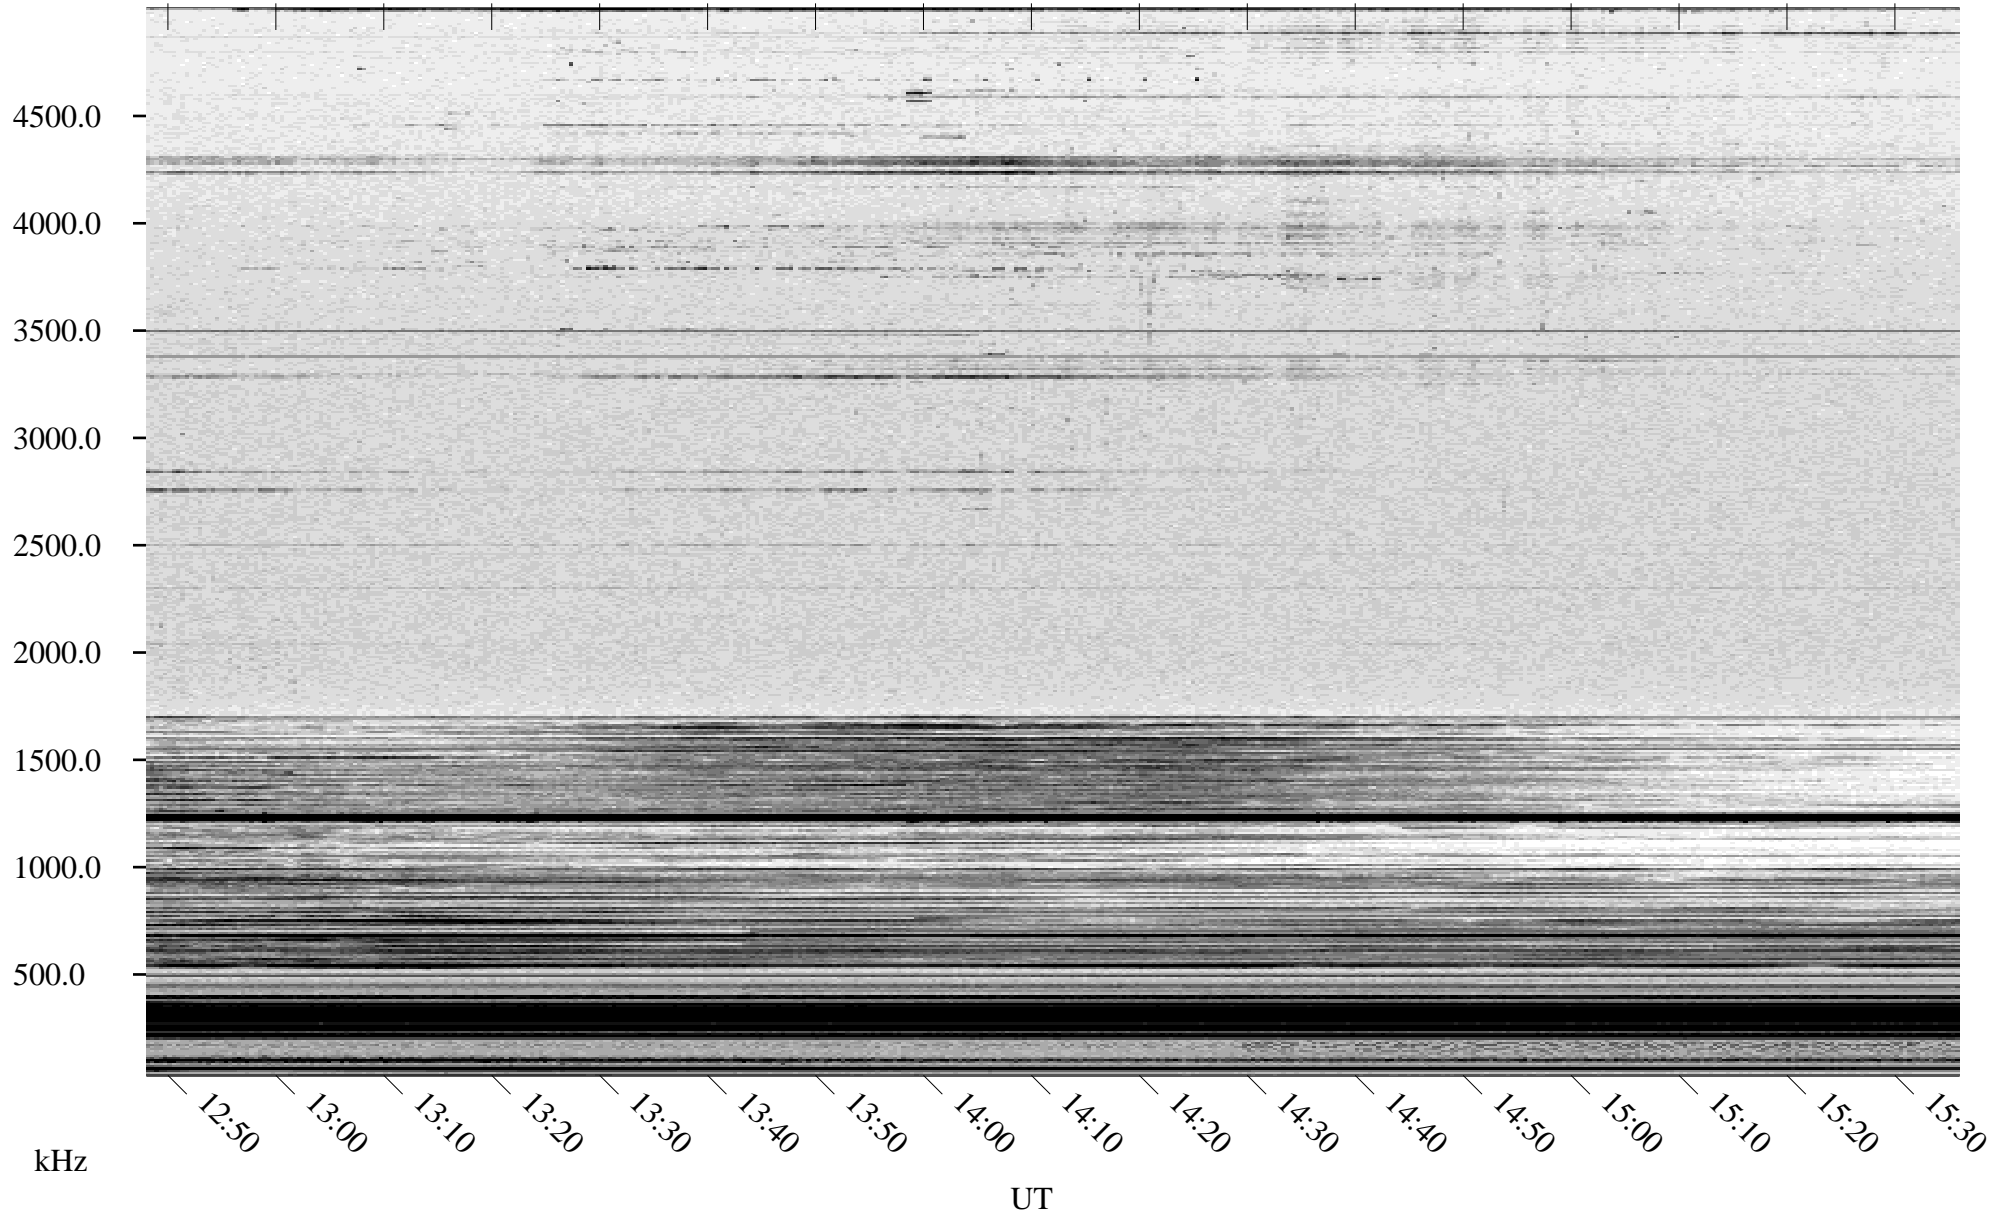

03/01/2005 Churchill, Manitoba

Linear Scale Black = 161 White = 15

ch05060l.r00m max_12

Page 1

03/01/2005 Churchill, Manitoba

Linear Scale Black = 161 White = 15

ch05060l.r00m max_12

Page 2

03/02/2005 Churchill, Manitoba

Linear Scale Black = 161 White = 15

ch05060l.r00m max_12

Page 3

03/02/2005 Churchill, Manitoba

Linear Scale Black = 161 White = 15

ch05060l.r00m max_12

Page 4

03/02/2005 Churchill, Manitoba

Linear Scale Black = 161 White = 15

ch05060l.r00m max_12

Page 5

03/02/2005 Churchill, Manitoba

Linear Scale Black = 161 White = 15

ch05060l.r00m max_12

Page 6

03/02/2005 Churchill, Manitoba

Linear Scale Black = 161 White = 15

ch05060l.r00m max_12

Page 7

03/02/2005 Churchill, Manitoba

Linear Scale Black = 161 White = 15

ch05060l.r00m max_12

Page 8